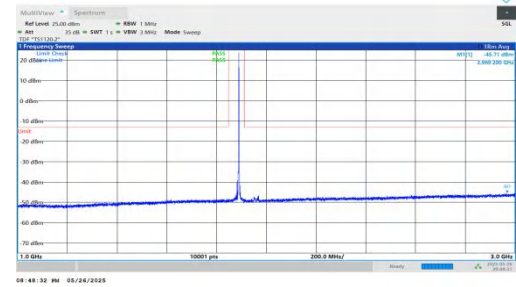

NTNV-n2-PC3-15-20-M-DFT-BPSK-Inner_1RB_Right-1000-3000-P
PASS