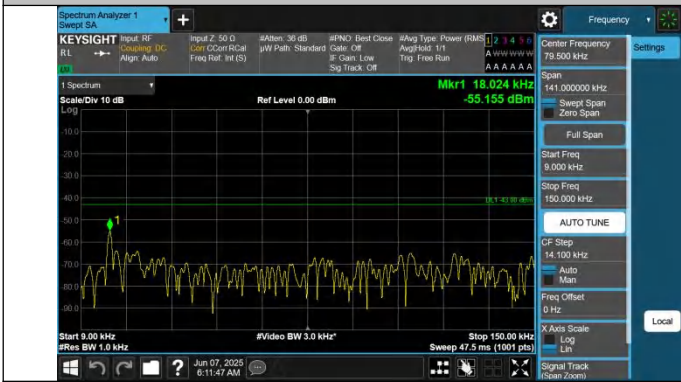

66-66-5MHz-5MHz-QPSK-QPSK-131997-132045-1RB#24-0RB#
0-0.009~0.15MHz-PASS