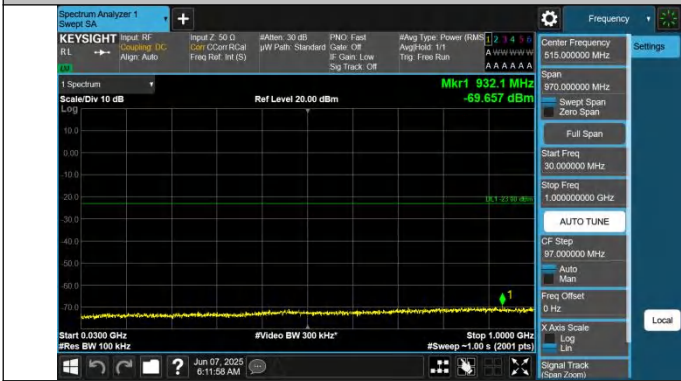

66-66-5MHz-5MHz-QPSK-QPSK-131997-132045-1RB#24-0RB#
0-30~1000MHz-PASS