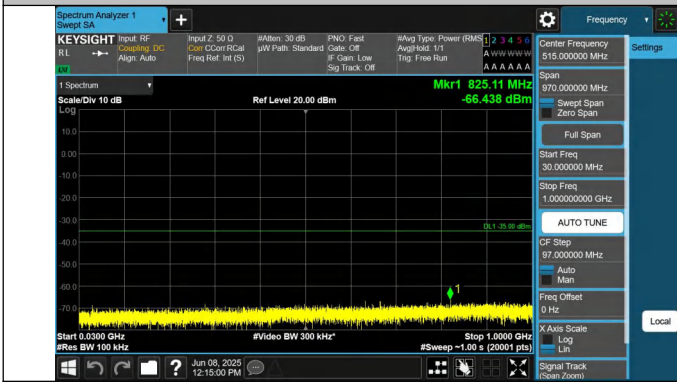

7-7-15MHz-20MHz-QPSK-QPSK-21003-21174-1RB#74-0RB#0-0
.009~0.15MHz-PASS

7-7-15MHz-20MHz-QPSK-QPSK-21003-21174-1RB#74-0RB#0-3
0~1000MHz-PASS