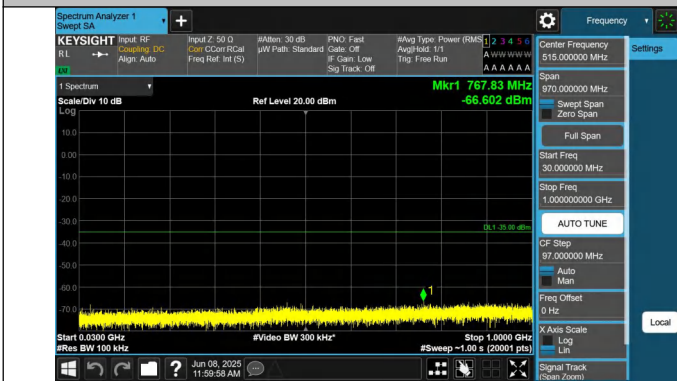

7-7-15MHz-15MHz-QPSK-QPSK-21025-21175-1RB#74-0RB#0-0
.009~0.15MHz-PASS

7-7-15MHz-15MHz-QPSK-QPSK-21025-21175-1RB#74-0RB#0-3
0~1000MHz-PASS