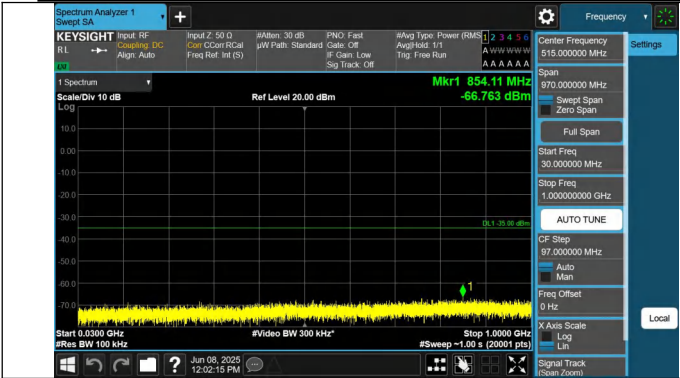

7-7-15MHz-15MHz-QPSK-QPSK-21225-21375-1RB#74-0RB#0-0.009~0.15MHz-PASS

7-7-15MHz-15MHz-QPSK-QPSK-21225-21375-1RB#74-0RB#0-30~1000MHz-PASS