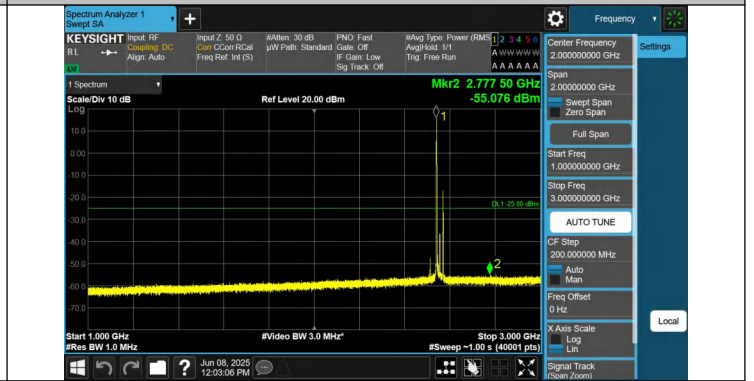

7-7-15MHz-15MHz-QPSK-QPSK-21225-21375-1RB#0-1RB#74-0.15~30MHz-PASS

7-7-15MHz-15MHz-QPSK-QPSK-21225-21375-1RB#0-1RB#74-1000~3000MHz-PASS