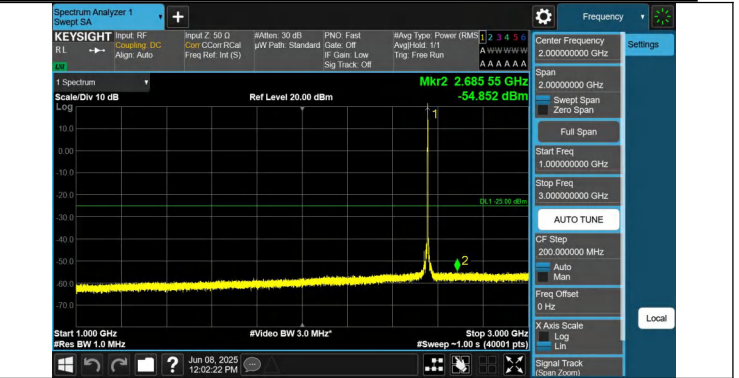

7-7-15MHz-15MHz-QPSK-QPSK-21225-21375-1RB#74-0RB#0-0.15~30MHz-PASS

7-7-15MHz-15MHz-QPSK-QPSK-21225-21375-1RB#74-0RB#0-1000~3000MHz-PASS