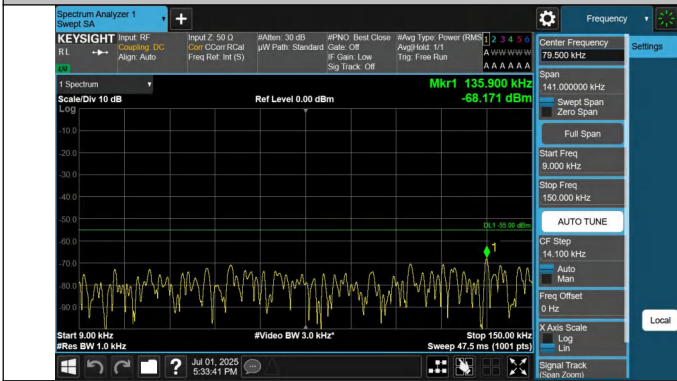

7-7-15MHz-15MHz-QPSK-QPSK-21225-21375-1RB#0-1RB#74-3000~18000MHz-PASS

7-7-15MHz-15MHz-QPSK-QPSK-21225-21375-1RB#74-0RB#0-0.009~0.15MHz-PASS