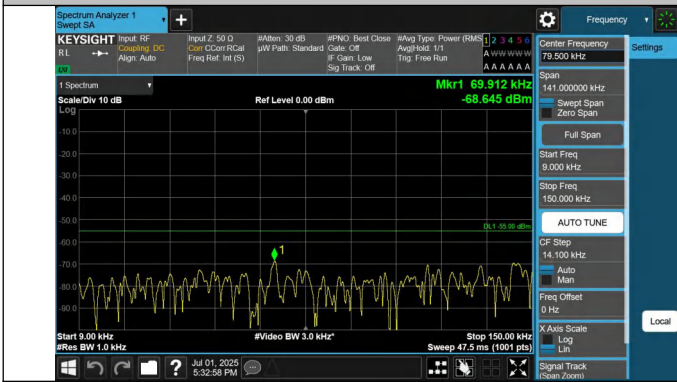

7-7-15MHz-15MHz-QPSK-QPSK-21025-21175-1RB#0-1RB#74-3
000~18000MHz-PASS

7-7-15MHz-15MHz-QPSK-QPSK-21025-21175-1RB#74-0RB#0-0
.009~0.15MHz-PASS