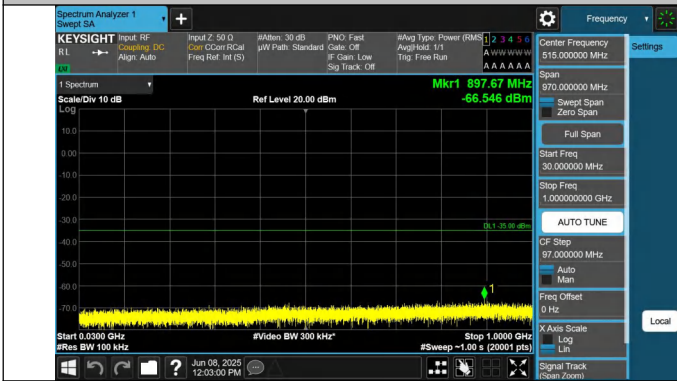

7-7-15MHz-15MHz-QPSK-QPSK-21225-21375-1RB#0-1RB#74-0.009~0.15MHz-PASS

7-7-15MHz-15MHz-QPSK-QPSK-21225-21375-1RB#0-1RB#74-30~1000MHz-PASS