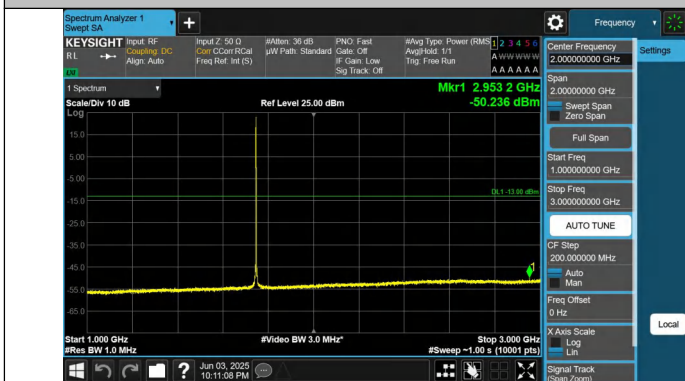

Conducted Spurious Emission

Test Graphs

Band66-1.4MHz-QPSK-131979-1RB#5-0.15~30-PASS

Band66-1.4MHz-QPSK-131979-1RB#5-30~1000-PASS

Band66-1.4MHz-QPSK-131979-1RB#5-1000~3000-PASS

Band66-1.4MHz-QPSK-131979-1RB#5-3000~20000-PASS

Band66-1.4MHz-QPSK-132322-1RB#0-0.009~0.15-PASS

Band66-1.4MHz-QPSK-132322-1RB#0-0.15~30-PASS

Band66-1.4MHz-QPSK-132322-1RB#0-30~1000-PASS

Band66-1.4MHz-QPSK-132322-1RB#0-1000~3000-PASS

Band66-1.4MHz-QPSK-132322-1RB#0-3000~20000-PASS

Band66-1.4MHz-QPSK-132322-1RB#5-0.009~0.15-PASS

Band66-1.4MHz-QPSK-132322-1RB#5-0.15~30-PASS

Band66-1.4MHz-QPSK-132322-1RB#5-30~1000-PASS

Band66-1.4MHz-QPSK-132322-1RB#5-1000~3000-PASS

Band66-1.4MHz-QPSK-132322-1RB#5-3000~20000-PASS