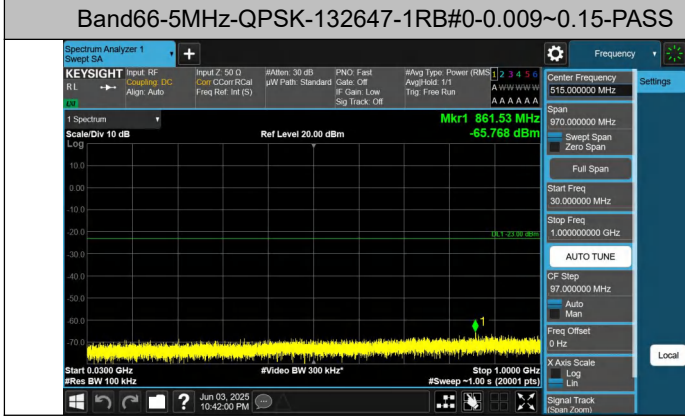

Band66-5MHz-QPSK-132322-1RB#24-0.15~30-PASS

Band66-5MHz-QPSK-132322-1RB#24-30~1000-PASS

Band66-5MHz-QPSK-132322-1RB#24-1000~3000-PASS

Band66-5MHz-QPSK-132322-1RB#24-3000~20000-PASS

Band66-5MHz-QPSK-132647-1RB#24-0.15~30-PASS