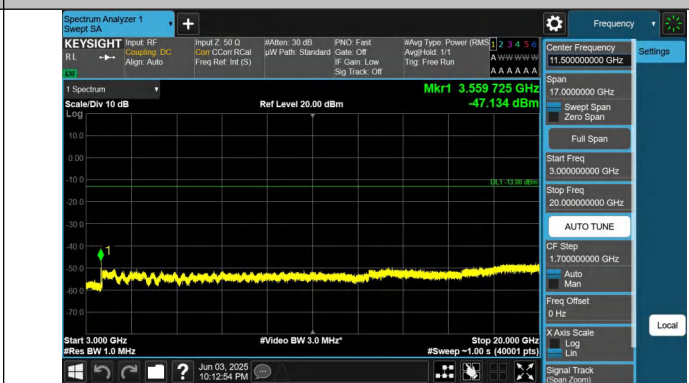

Band66-1.4MHz-QPSK-132665-1RB#5-0.009~0.15-PASS

Band66-1.4MHz-QPSK-132665-1RB#5-0.15~30-PASS

Band66-1.4MHz-QPSK-132665-1RB#5-30~1000-PASS

Band66-1.4MHz-QPSK-132665-1RB#5-1000~3000-PASS

Band66-1.4MHz-QPSK-132665-1RB#5-3000~20000-PASS