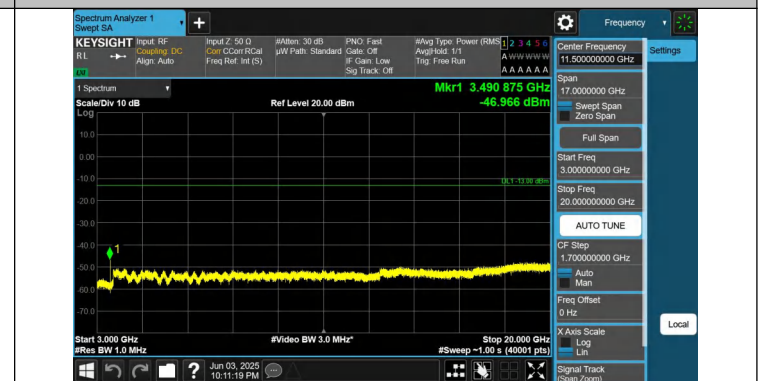

Band66-1.4MHz-QPSK-132322-1RB#5-0.009~0.15-PASS

Band66-1.4MHz-QPSK-132322-1RB#5-0.15~30-PASS

Band66-1.4MHz-QPSK-132322-1RB#5-30~1000-PASS

Band66-1.4MHz-QPSK-132322-1RB#5-1000~3000-PASS

Band66-1.4MHz-QPSK-132322-1RB#5-3000~20000-PASS