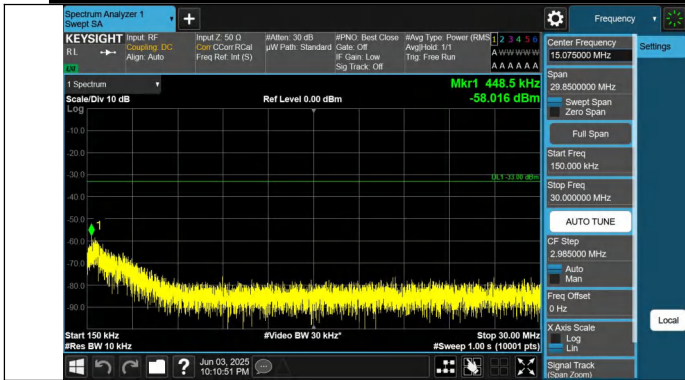

Band66-1.4MHz-QPSK-132322-1RB#5-0.15~30-PASS