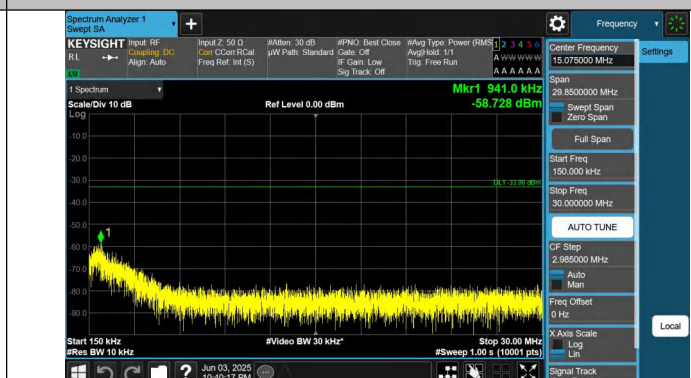

Band66-5MHz-QPSK-131997-1RB#24-0.15~30-PASS

Band66-5MHz-QPSK-131997-1RB#24-30~1000-PASS

Band66-5MHz-QPSK-131997-1RB#24-1000~3000-PASS

Band66-5MHz-QPSK-131997-1RB#24-3000~20000-PASS

Band66-5MHz-QPSK-132322-1RB#0-0.009~0.15-PASS