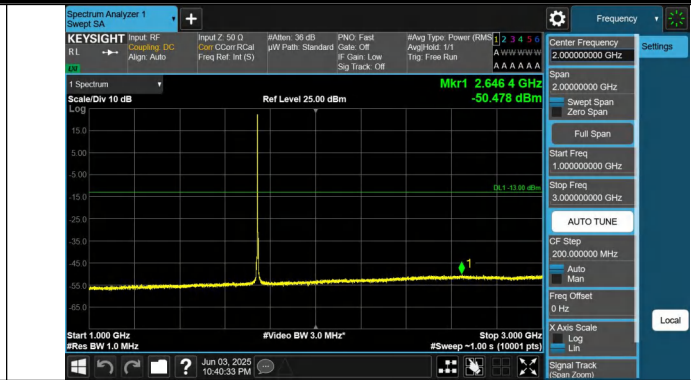

Band66-5MHz-QPSK-132322-1RB#0-1000~3000-PASS