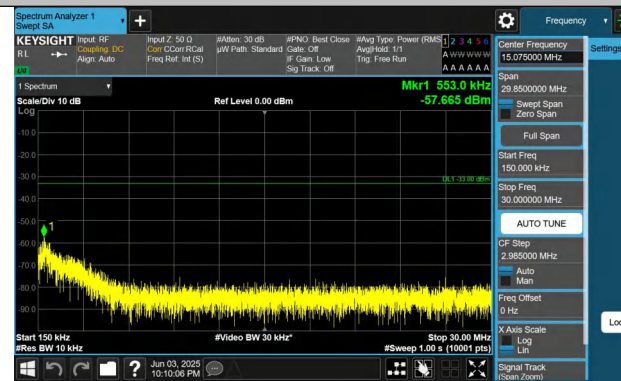

Conducted Spurious Emission

Test Graphs

Band66-1.4MHz-QPSK-131979-1RB#5-0.15~30-PASS

Band66-1.4MHz-QPSK-131979-1RB#5-30~1000-PASS

Band66-1.4MHz-QPSK-131979-1RB#5-1000~3000-PASS

Band66-1.4MHz-QPSK-131979-1RB#5-3000~20000-PASS