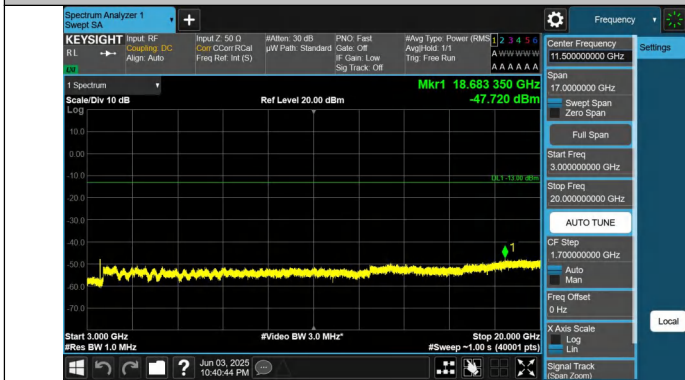

Band66-5MHz-QPSK-132322-1RB#0-3000~20000-PASS