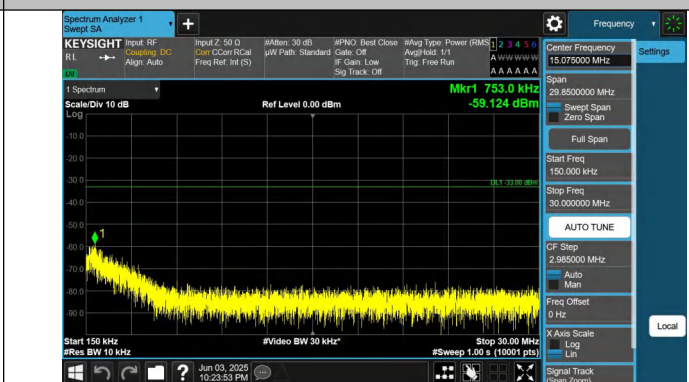

Band66-3MHz-QPSK-131987-1RB#0-0.15~30-PASS