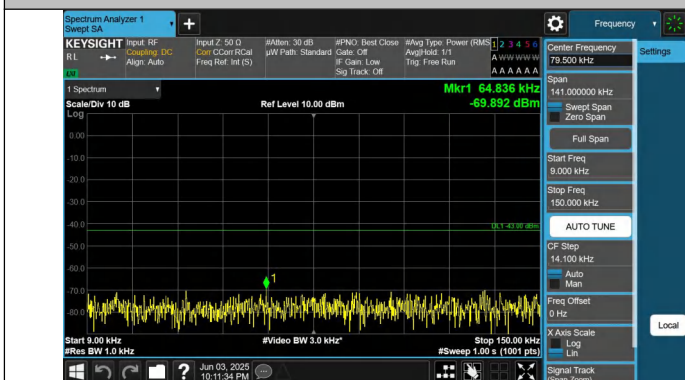

Band66-1.4MHz-QPSK-132322-1RB#5-0.009~0.15-PASS

Band66-1.4MHz-QPSK-132322-1RB#5-0.15~30-PASS

Band66-1.4MHz-QPSK-132322-1RB#5-30~1000-PASS

Band66-1.4MHz-QPSK-132322-1RB#5-1000~3000-PASS

Band66-1.4MHz-QPSK-132322-1RB#5-3000~20000-PASS