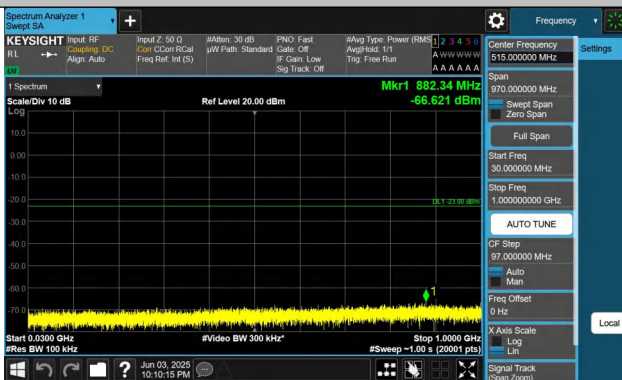

Band66-1.4MHz-QPSK-132322-1RB#0-30~1000-PASS