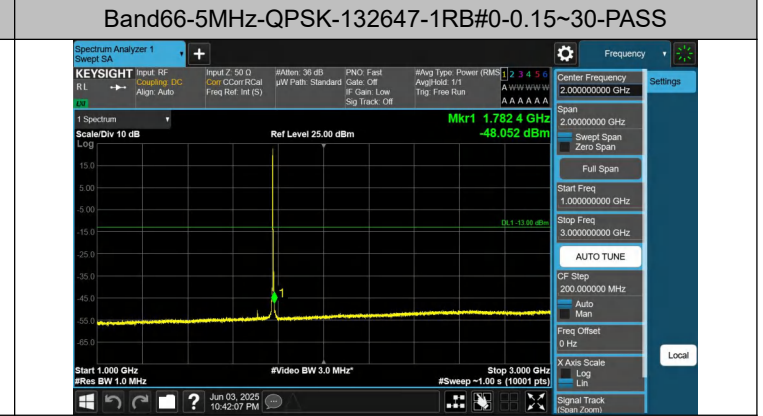

Band66-5MHz-QPSK-132322-1RB#24-0.15~30-PASS

Band66-5MHz-QPSK-132322-1RB#24-30~1000-PASS

Band66-5MHz-QPSK-132322-1RB#24-1000~3000-PASS

Band66-5MHz-QPSK-132322-1RB#24-3000~20000-PASS

Band66-5MHz-QPSK-132647-1RB#24-0.15~30-PASS