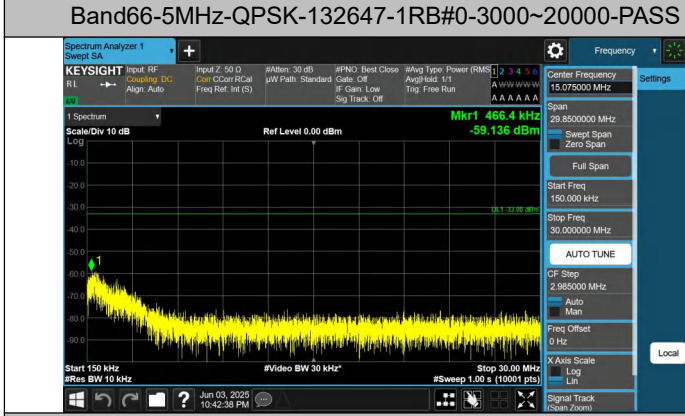

Band66-5MHz-QPSK-132322-1RB#24-0.15~30-PASS

Band66-5MHz-QPSK-132322-1RB#24-30~1000-PASS

Band66-5MHz-QPSK-132322-1RB#24-1000~3000-PASS

Band66-5MHz-QPSK-132322-1RB#24-3000~20000-PASS

Band66-5MHz-QPSK-132647-1RB#24-0.15~30-PASS