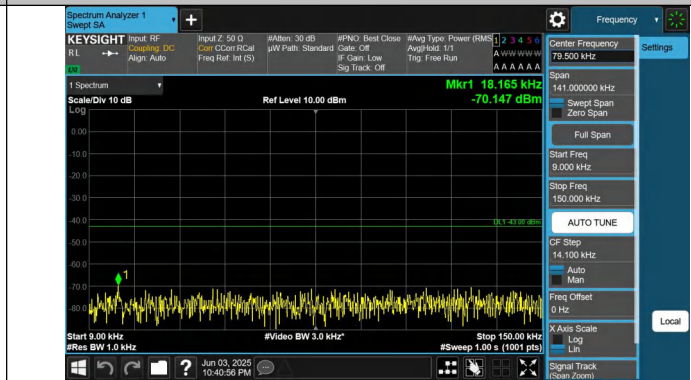

Band66-5MHz-QPSK-132322-1RB#0-0.15~30-PASS

Band66-5MHz-QPSK-132322-1RB#0-30~1000-PASS

Band66-5MHz-QPSK-132322-1RB#0-1000~3000-PASS

Band66-5MHz-QPSK-132322-1RB#0-3000~20000-PASS

Band66-5MHz-QPSK-132322-1RB#24-0.009~0.15-PASS