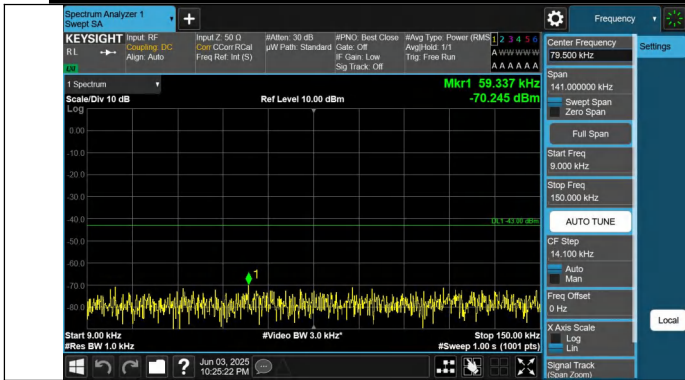

Band66-3MHz-QPSK-132322-1RB#0-0.009~0.15-PASS