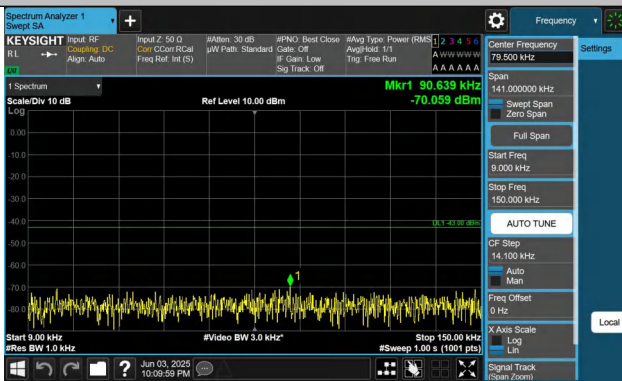

Conducted Spurious Emission

Test Graphs

Band66-1.4MHz-QPSK-131979-1RB#5-0.15~30-PASS

Band66-1.4MHz-QPSK-131979-1RB#5-30~1000-PASS

Band66-1.4MHz-QPSK-131979-1RB#5-1000~3000-PASS

Band66-1.4MHz-QPSK-131979-1RB#5-3000~20000-PASS