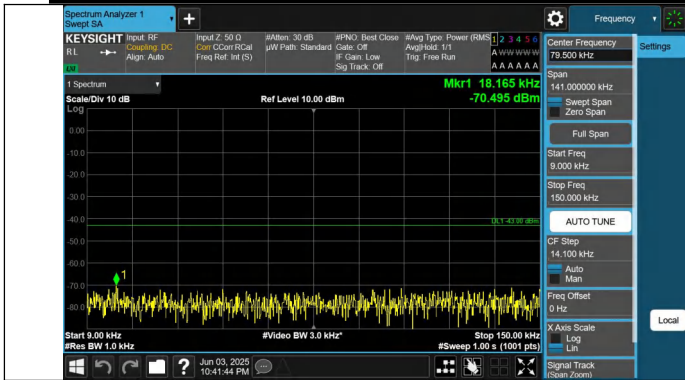

Band66-5MHz-QPSK-132322-1RB#24-0.15~30-PASS

Band66-5MHz-QPSK-132322-1RB#24-30~1000-PASS

Band66-5MHz-QPSK-132322-1RB#24-1000~3000-PASS

Band66-5MHz-QPSK-132322-1RB#24-3000~20000-PASS

Band66-5MHz-QPSK-132647-1RB#24-0.15~30-PASS