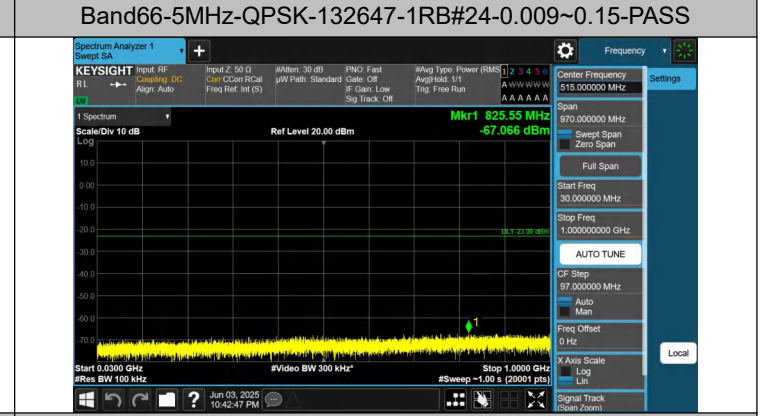

Band66-5MHz-QPSK-132322-1RB#24-0.15~30-PASS

Band66-5MHz-QPSK-132322-1RB#24-30~1000-PASS

Band66-5MHz-QPSK-132322-1RB#24-1000~3000-PASS

Band66-5MHz-QPSK-132322-1RB#24-3000~20000-PASS

Band66-5MHz-QPSK-132647-1RB#24-0.15~30-PASS