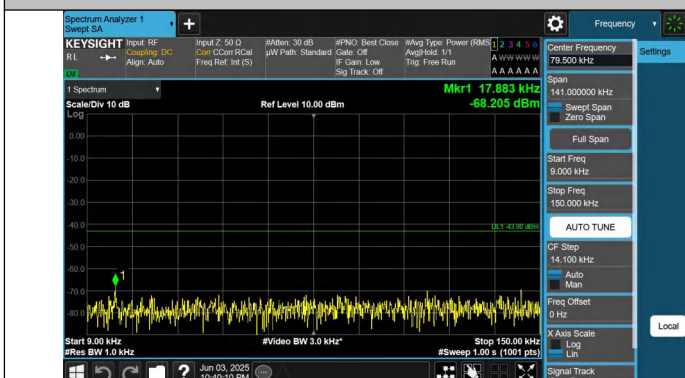

Band66-5MHz-QPSK-131997-1RB#24-0.15~30-PASS

Band66-5MHz-QPSK-131997-1RB#24-30~1000-PASS

Band66-5MHz-QPSK-131997-1RB#24-1000~3000-PASS

Band66-5MHz-QPSK-131997-1RB#24-3000~20000-PASS

Band66-5MHz-QPSK-132322-1RB#0-0.009~0.15-PASS