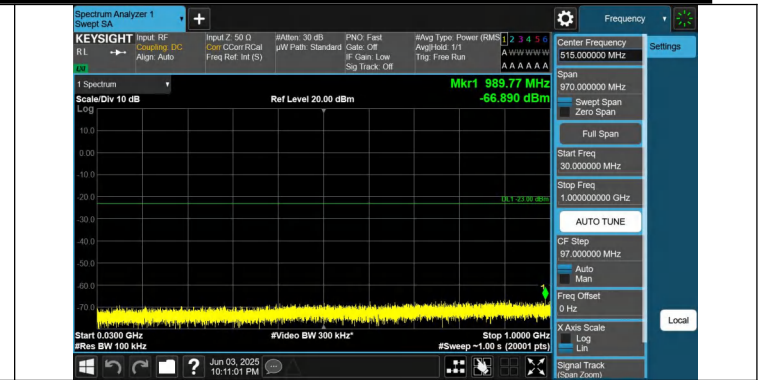

Band66-1.4MHz-QPSK-132322-1RB#5-30~1000-PASS