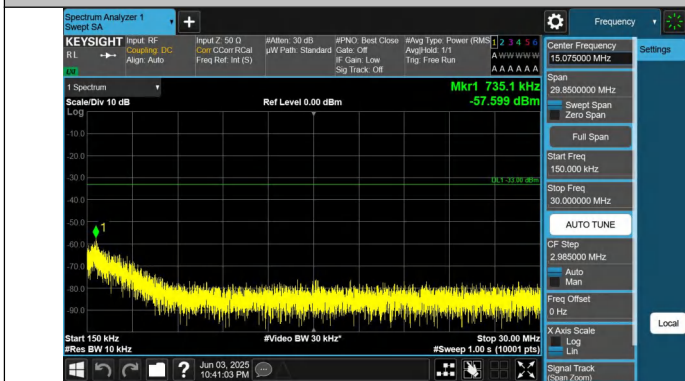

Band66-5MHz-QPSK-132322-1RB#0-0.15~30-PASS

Band66-5MHz-QPSK-132322-1RB#0-30~1000-PASS

Band66-5MHz-QPSK-132322-1RB#0-1000~3000-PASS

Band66-5MHz-QPSK-132322-1RB#0-3000~20000-PASS

Band66-5MHz-QPSK-132322-1RB#24-0.009~0.15-PASS