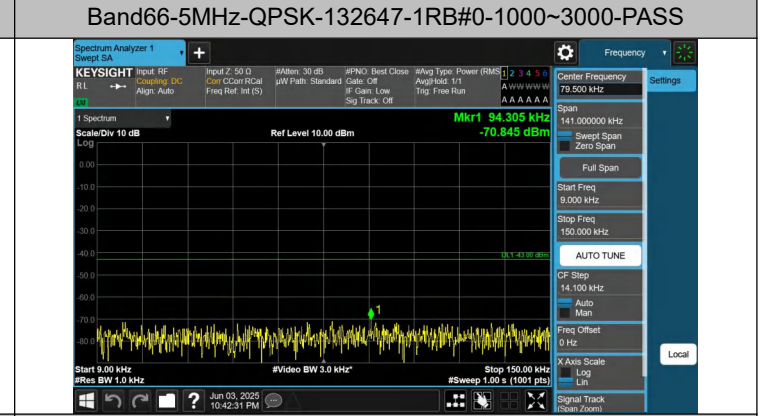

Band66-5MHz-QPSK-132322-1RB#24-0.15~30-PASS

Band66-5MHz-QPSK-132322-1RB#24-30~1000-PASS

Band66-5MHz-QPSK-132322-1RB#24-1000~3000-PASS

Band66-5MHz-QPSK-132322-1RB#24-3000~20000-PASS

Band66-5MHz-QPSK-132647-1RB#24-0.15~30-PASS