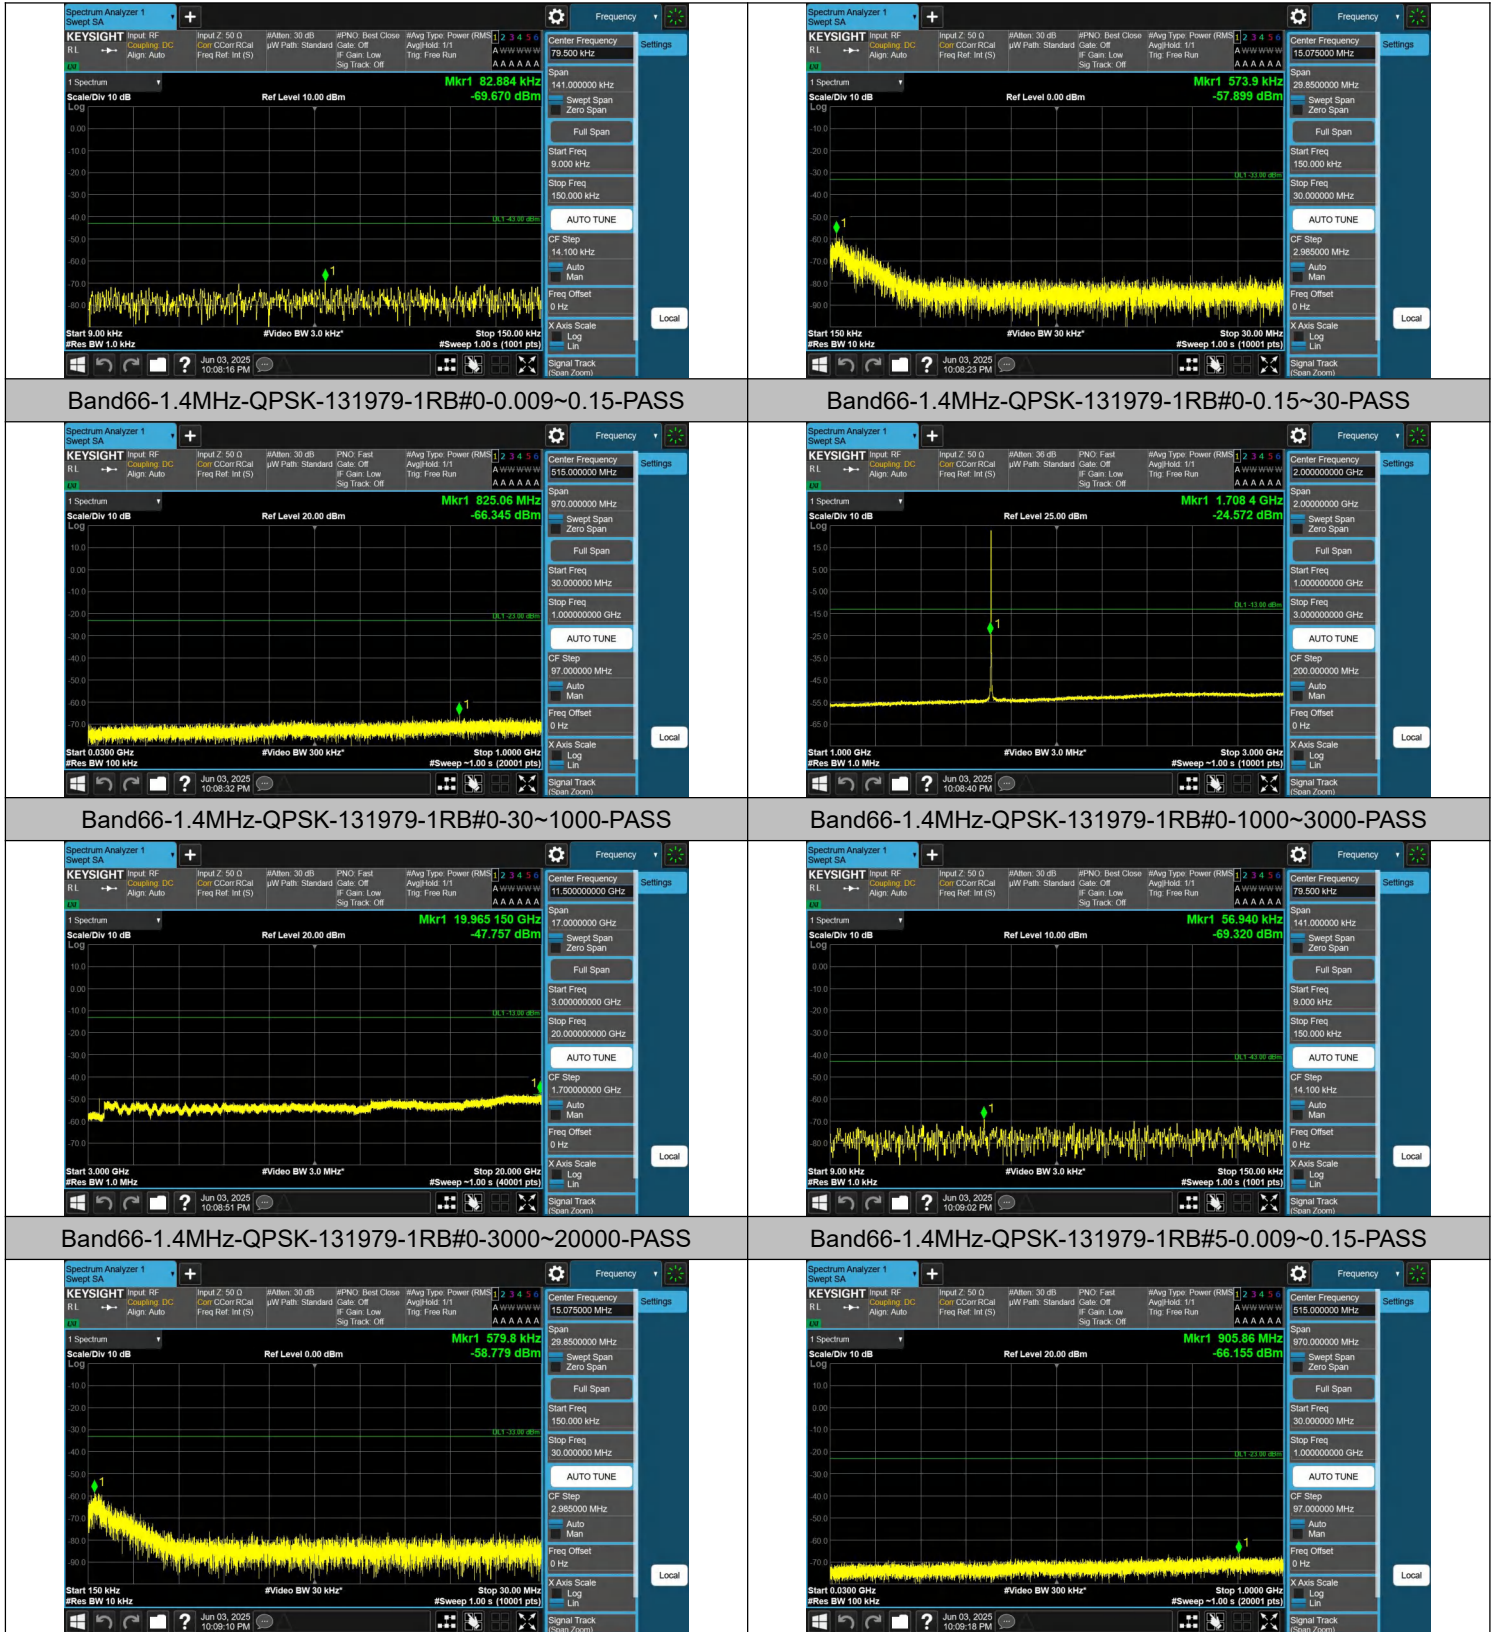

Conducted Spurious Emission

Test Graphs

Band66-1.4MHz-QPSK-131979-1RB#5-0.15~30-PASS

Band66-1.4MHz-QPSK-131979-1RB#5-30~1000-PASS

Band66-1.4MHz-QPSK-131979-1RB#5-1000~3000-PASS

Band66-1.4MHz-QPSK-131979-1RB#5-3000~20000-PASS

Band66-1.4MHz-QPSK-132322-1RB#0-0.009~0.15-PASS

Band66-1.4MHz-QPSK-132322-1RB#0-0.15~30-PASS

Band66-1.4MHz-QPSK-132322-1RB#0-30~1000-PASS

Band66-1.4MHz-QPSK-132322-1RB#0-1000~3000-PASS

Band66-1.4MHz-QPSK-132322-1RB#0-3000~20000-PASS