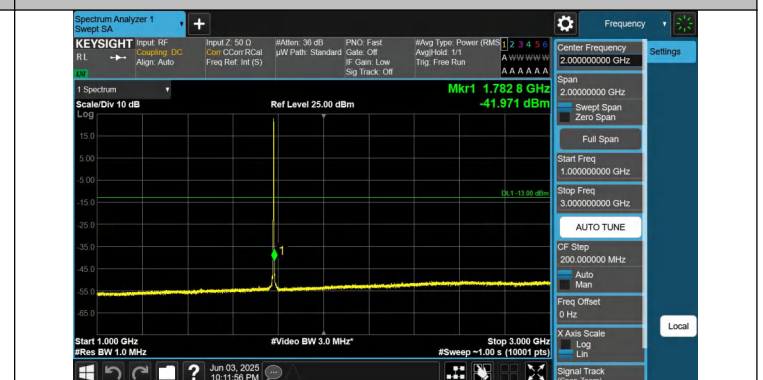

Band66-1.4MHz-QPSK-132665-1RB#0-1000~3000-PASS