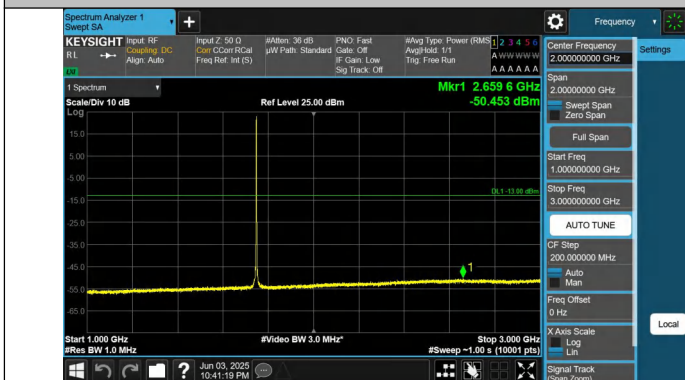

Band66-5MHz-QPSK-132322-1RB#24-1000~3000-PASS