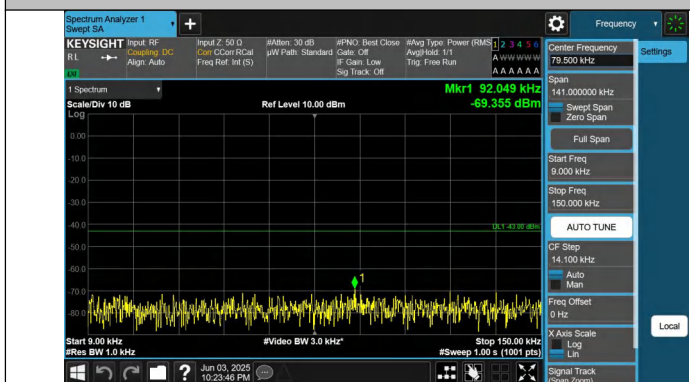

Band66-1.4MHz-QPSK-132665-1RB#5-0.009~0.15-PASS

Band66-1.4MHz-QPSK-132665-1RB#5-0.15~30-PASS

Band66-1.4MHz-QPSK-132665-1RB#5-30~1000-PASS

Band66-1.4MHz-QPSK-132665-1RB#5-1000~3000-PASS

Band66-1.4MHz-QPSK-132665-1RB#5-3000~20000-PASS