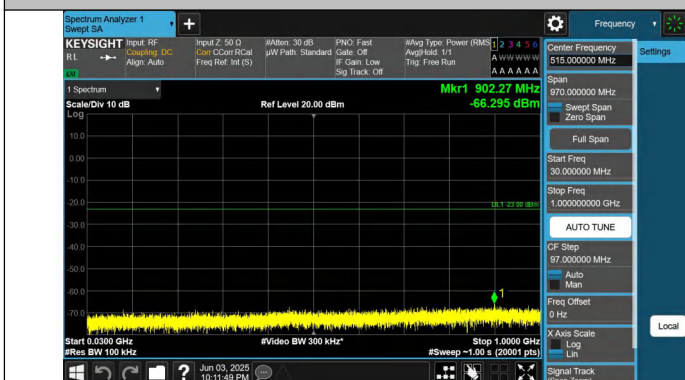

Band66-1.4MHz-QPSK-132665-1RB#0-30~1000-PASS