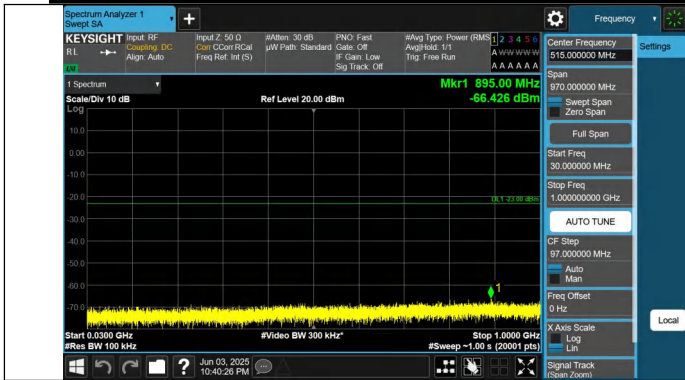

Band66-5MHz-QPSK-132322-1RB#0-30~1000-PASS