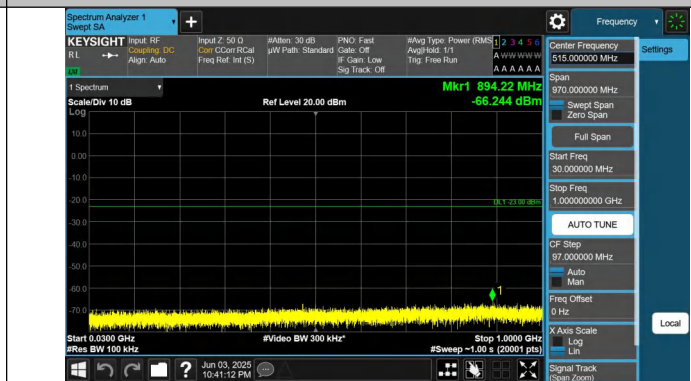

Band66-5MHz-QPSK-132322-1RB#24-30~1000-PASS