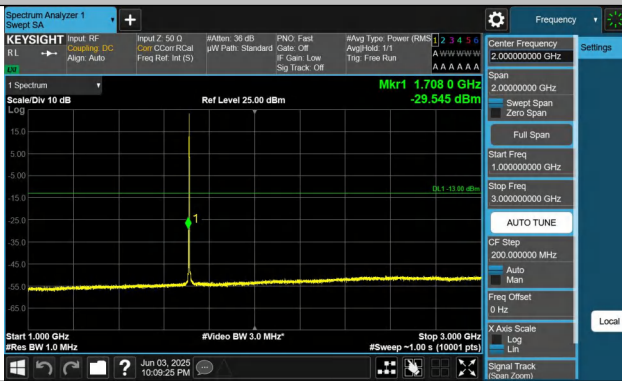

Conducted Spurious Emission

Test Graphs

Band66-1.4MHz-QPSK-131979-1RB#5-0.15~30-PASS

Band66-1.4MHz-QPSK-131979-1RB#5-30~1000-PASS

Band66-1.4MHz-QPSK-131979-1RB#5-1000~3000-PASS

Band66-1.4MHz-QPSK-131979-1RB#5-3000~20000-PASS