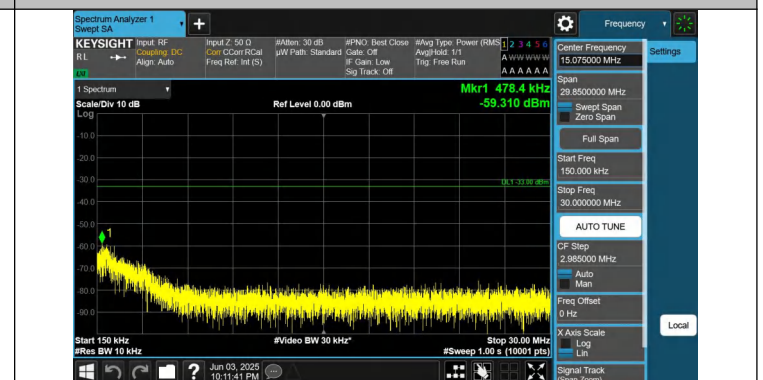

Band66-1.4MHz-QPSK-132665-1RB#0-0.15~30-PASS