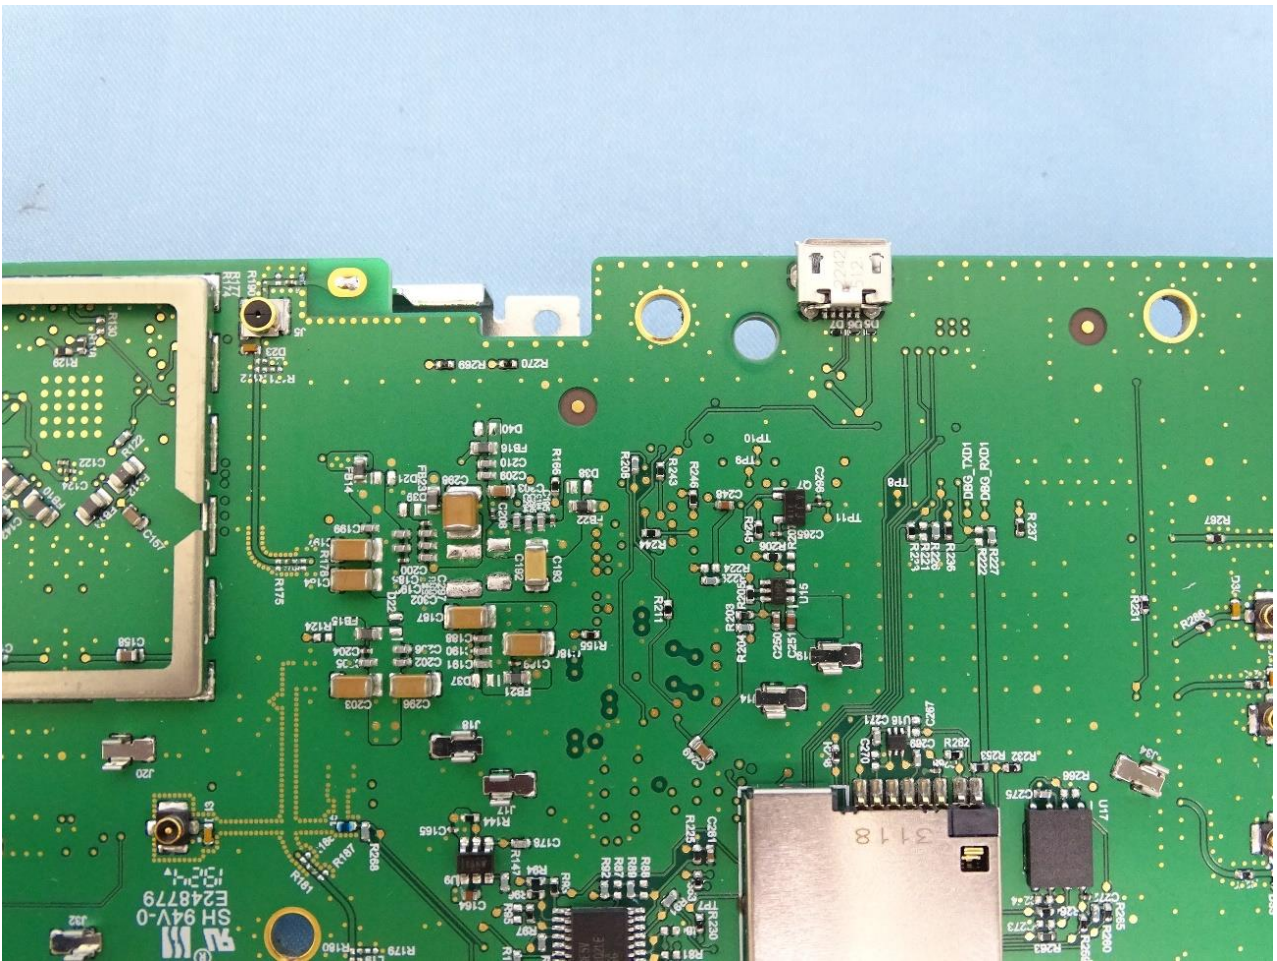

2. Internal Photograph of EUT

Brand Name: Tesla / Model Name: 1763104

WWAN Main Antenna 1