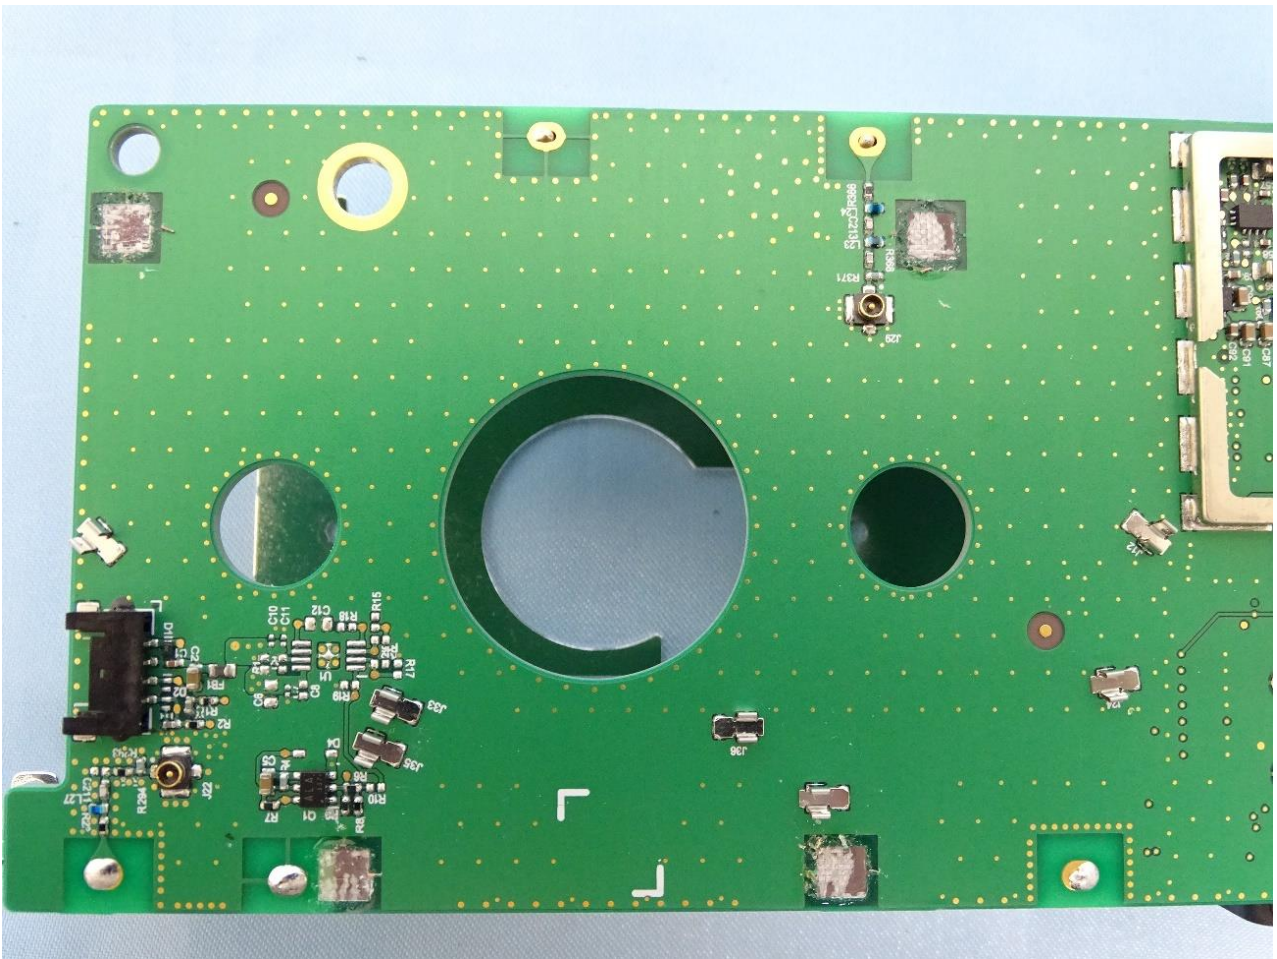

2. Internal Photograph of EUT

Brand Name: Tesla / Model Name: 1763104

WWAN Main Antenna 1