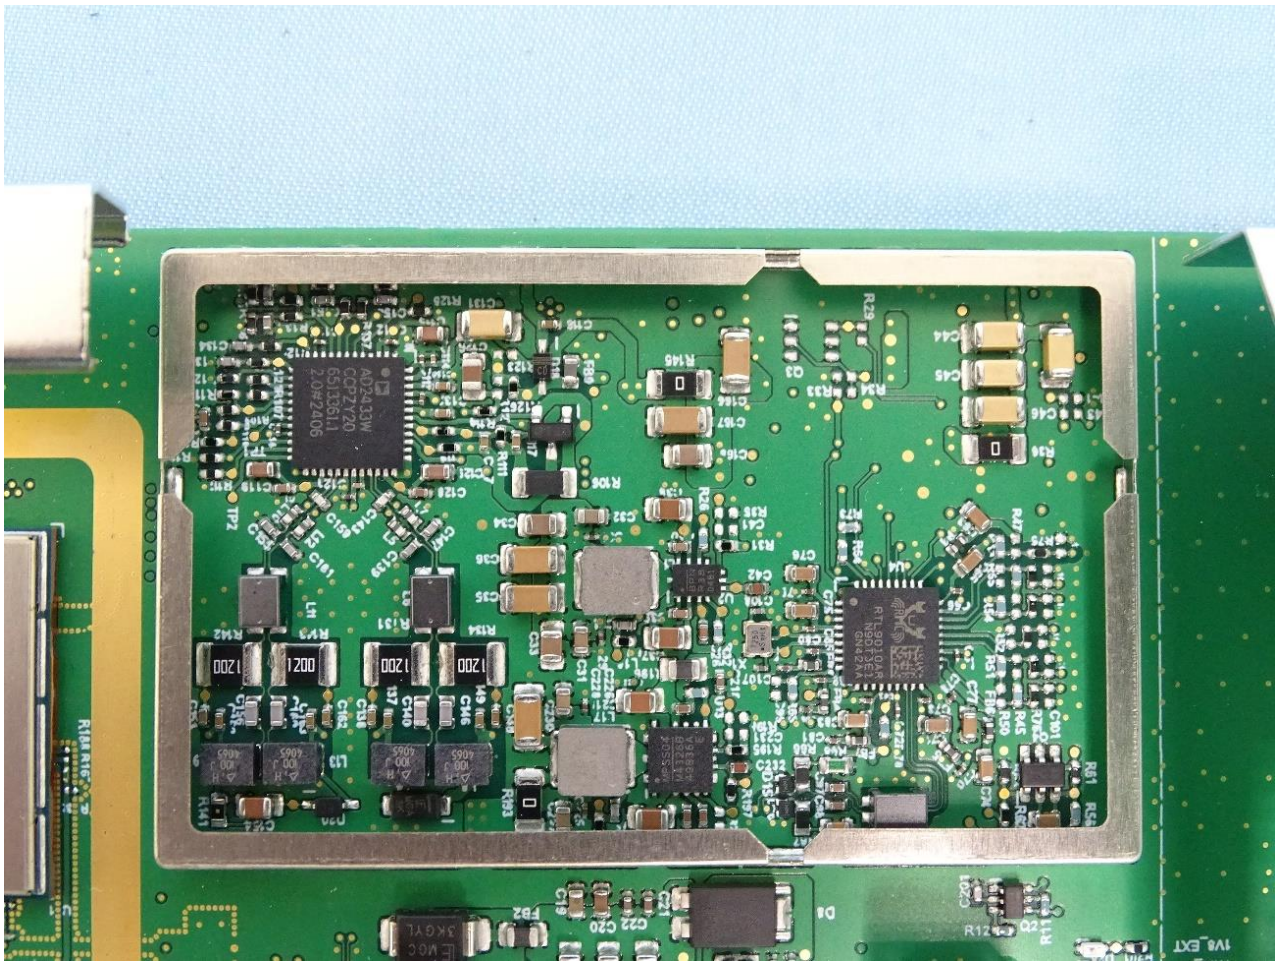

2. Internal Photograph of EUT

Brand Name: Tesla / Model Name: 1763104

WWAN Main Antenna 1