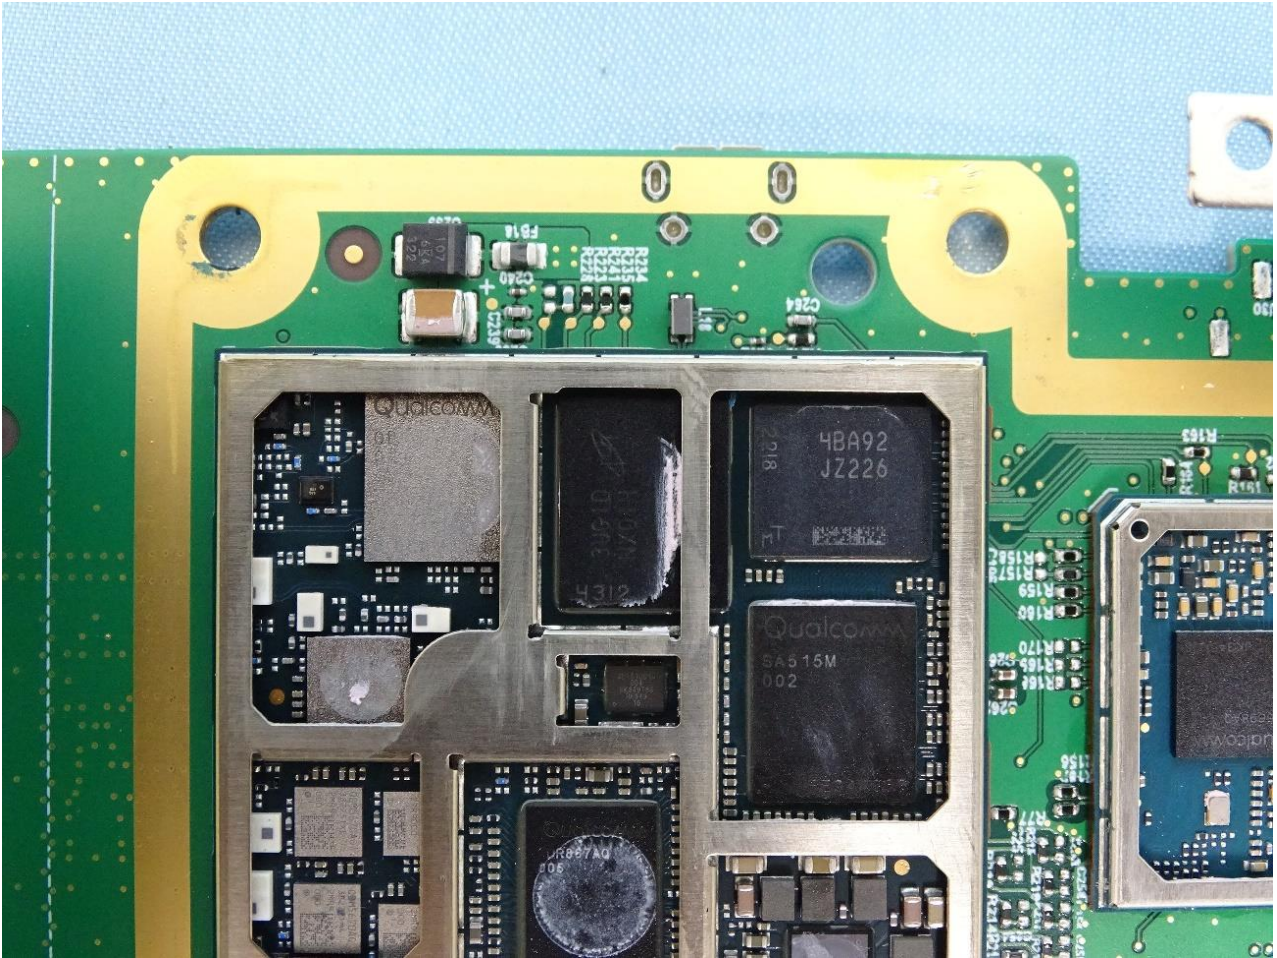

2. Internal Photograph of EUT

Brand Name: Tesla / Model Name: 1763104

WWAN Main Antenna 1