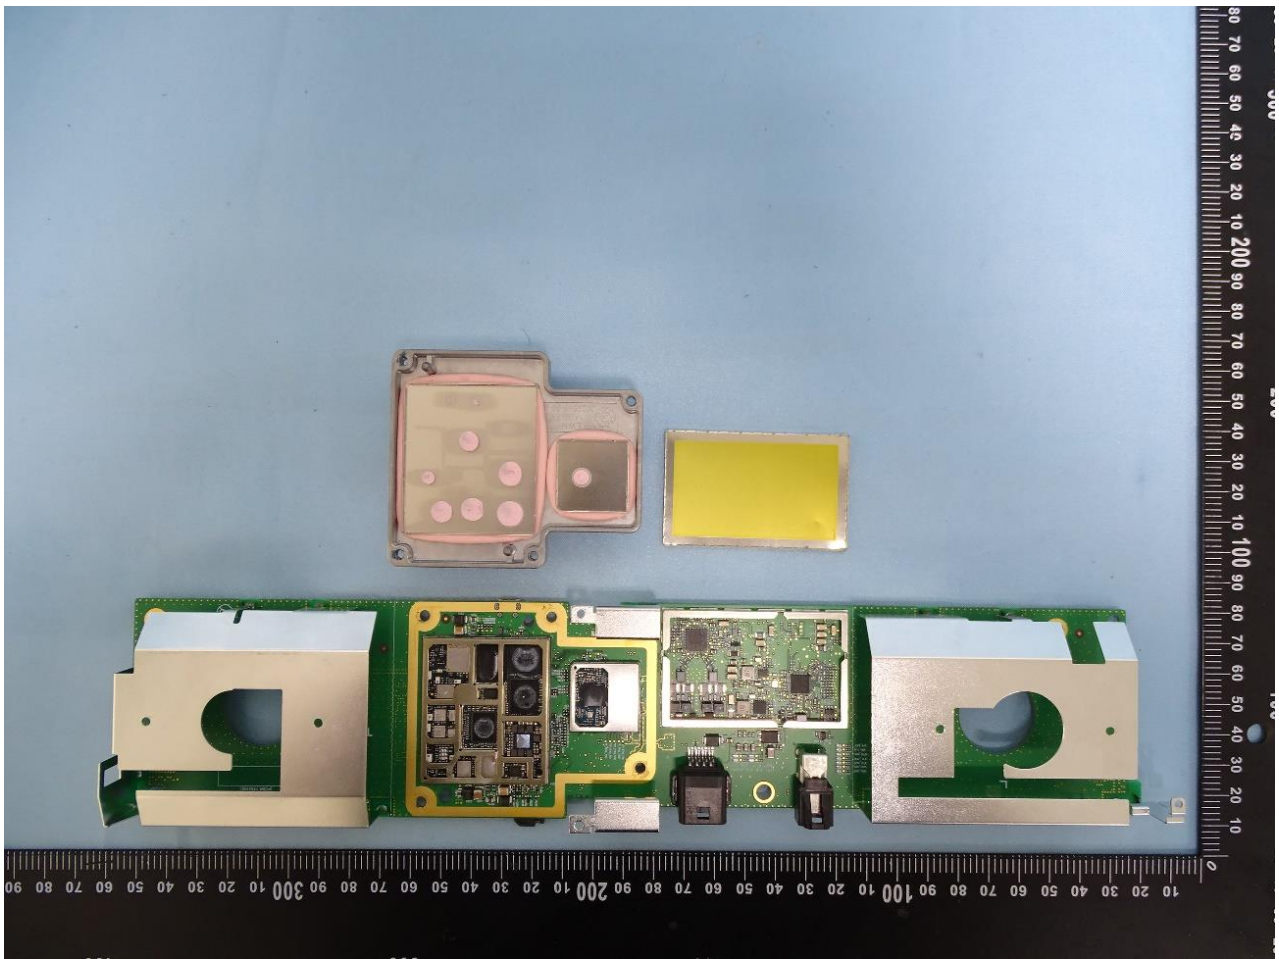

2. Internal Photograph of EUT

Brand Name: Tesla / Model Name: 1763104

WWAN Main Antenna 1