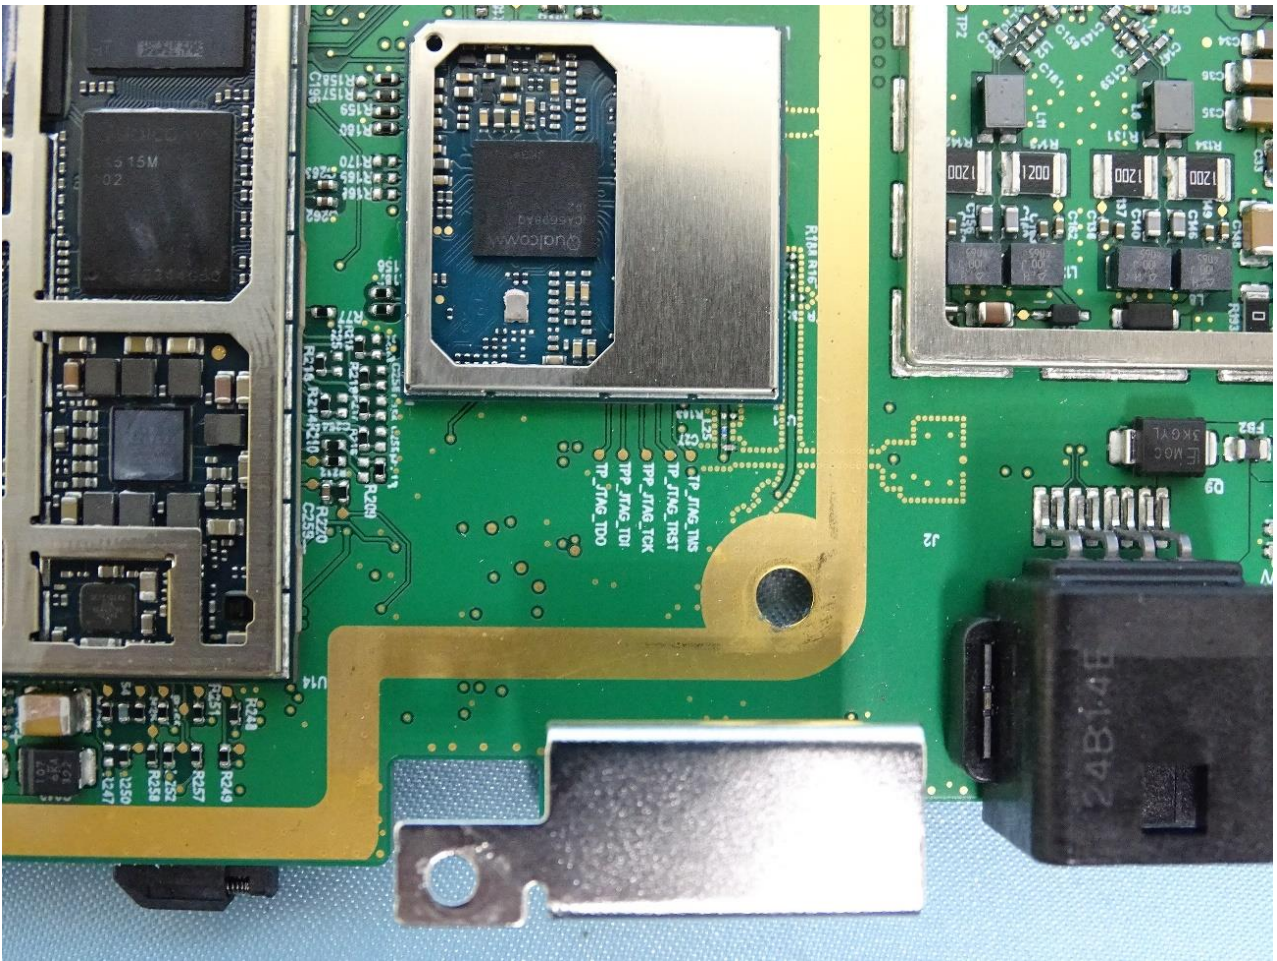

2. Internal Photograph of EUT

Brand Name: Tesla / Model Name: 1763104

WWAN Main Antenna 1