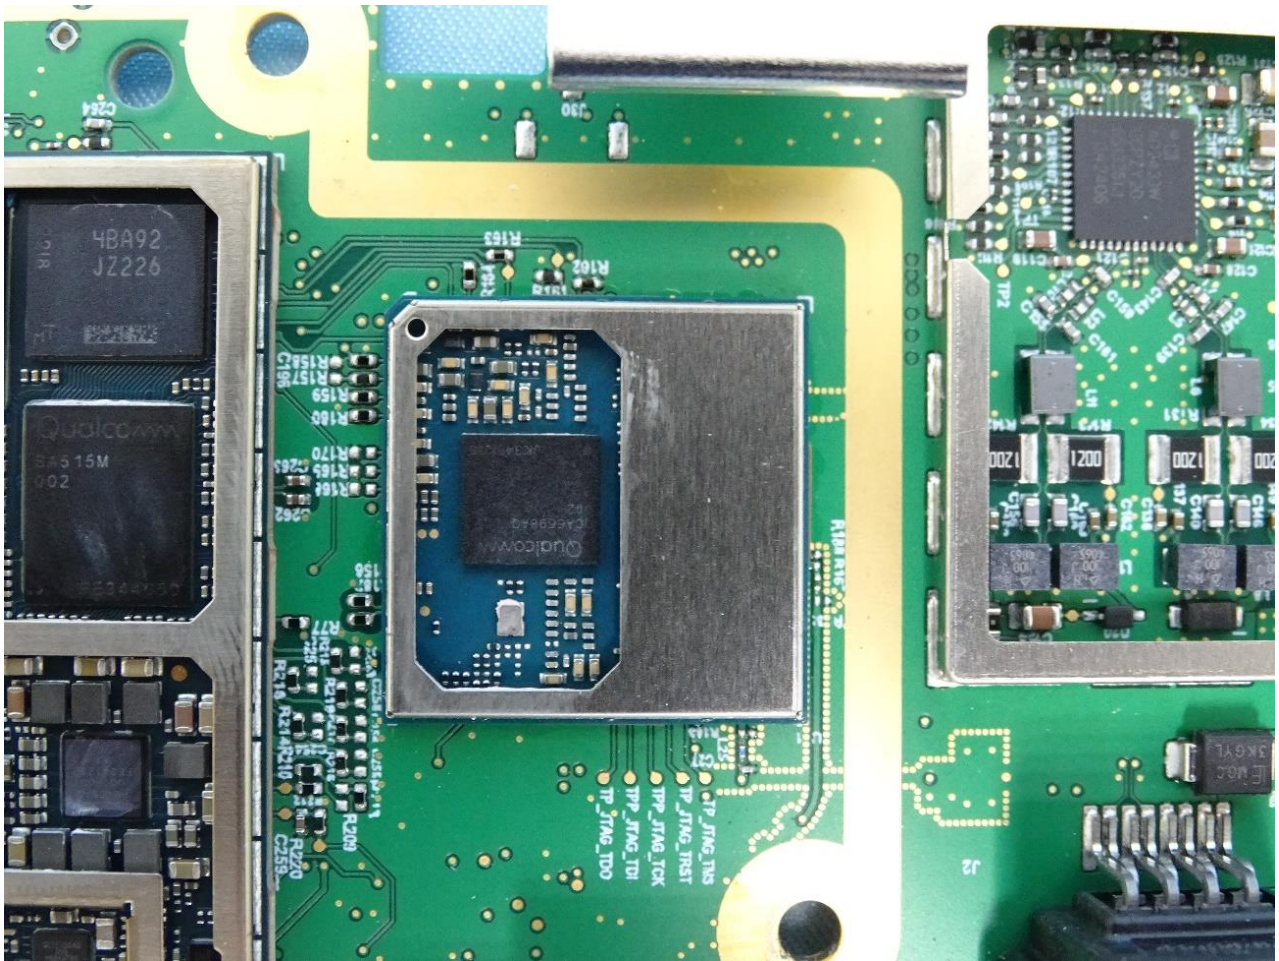

2. Internal Photograph of EUT

Brand Name: Tesla / Model Name: 1763104

WWAN Main Antenna 1