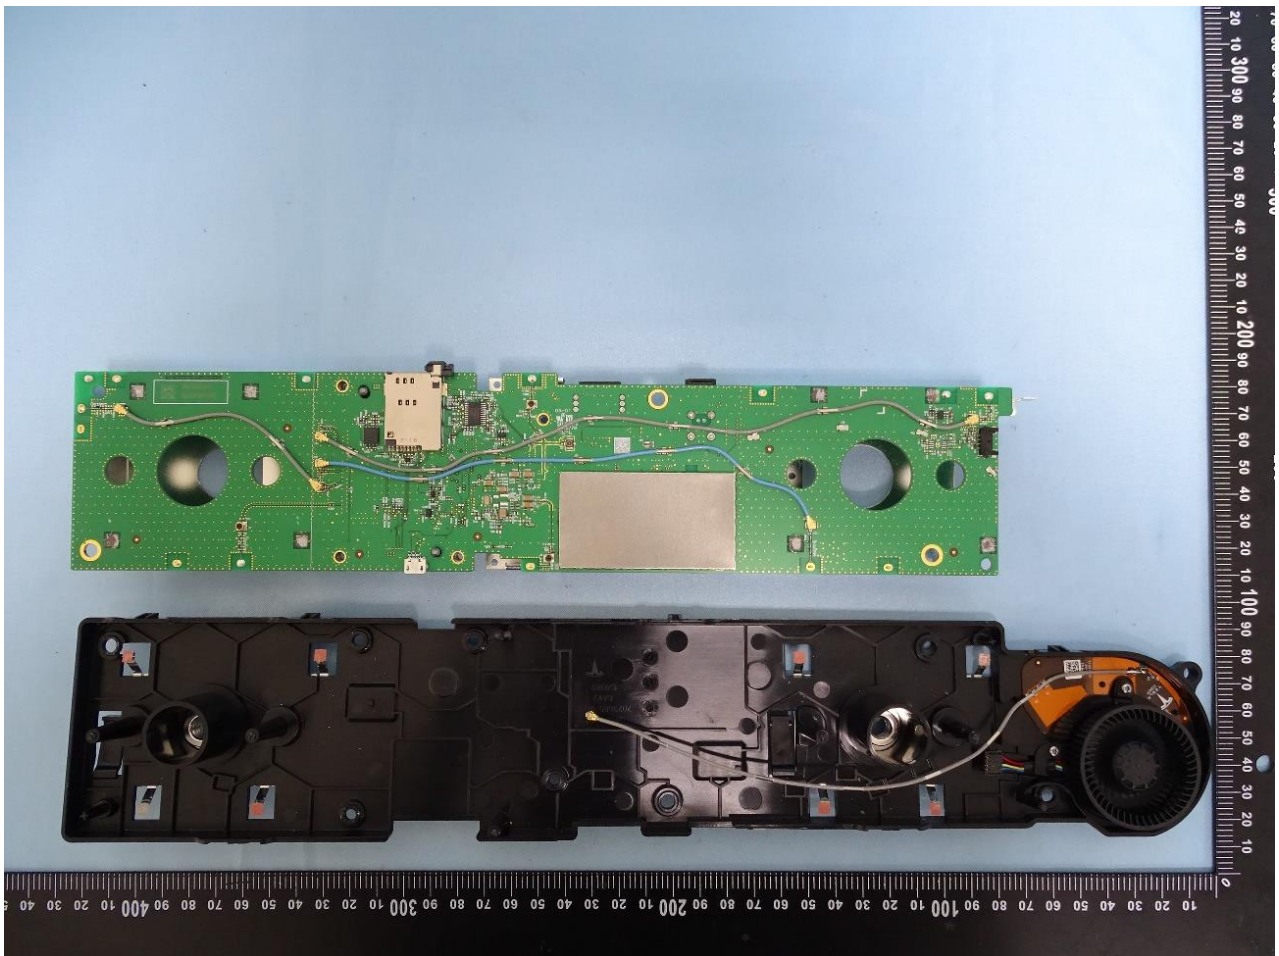

2. Internal Photograph of EUT

Brand Name: Tesla / Model Name: 1763104

WWAN Main Antenna 1