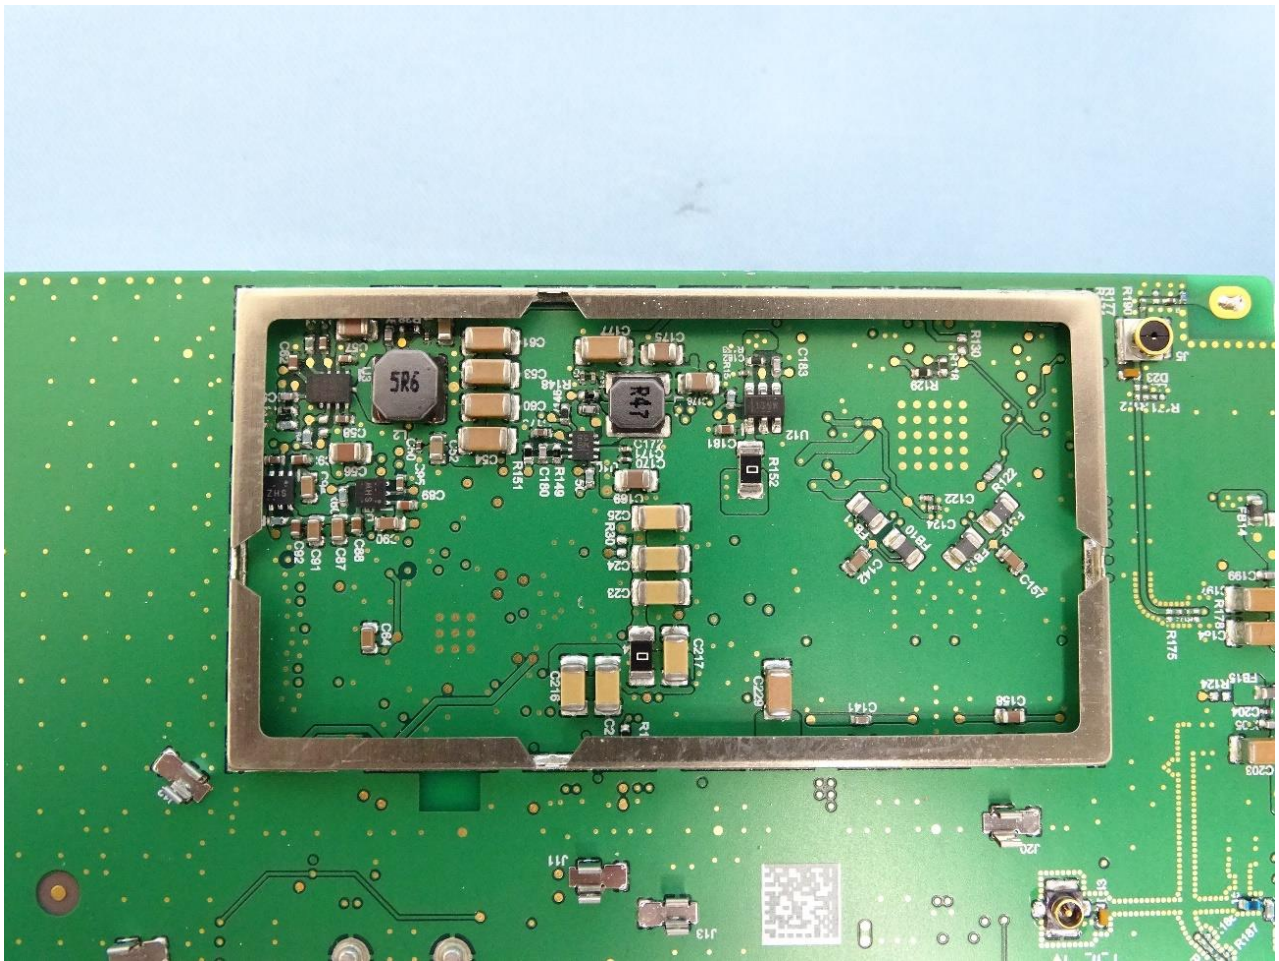

2. Internal Photograph of EUT

Brand Name: Tesla / Model Name: 1763104

WWAN Main Antenna 1