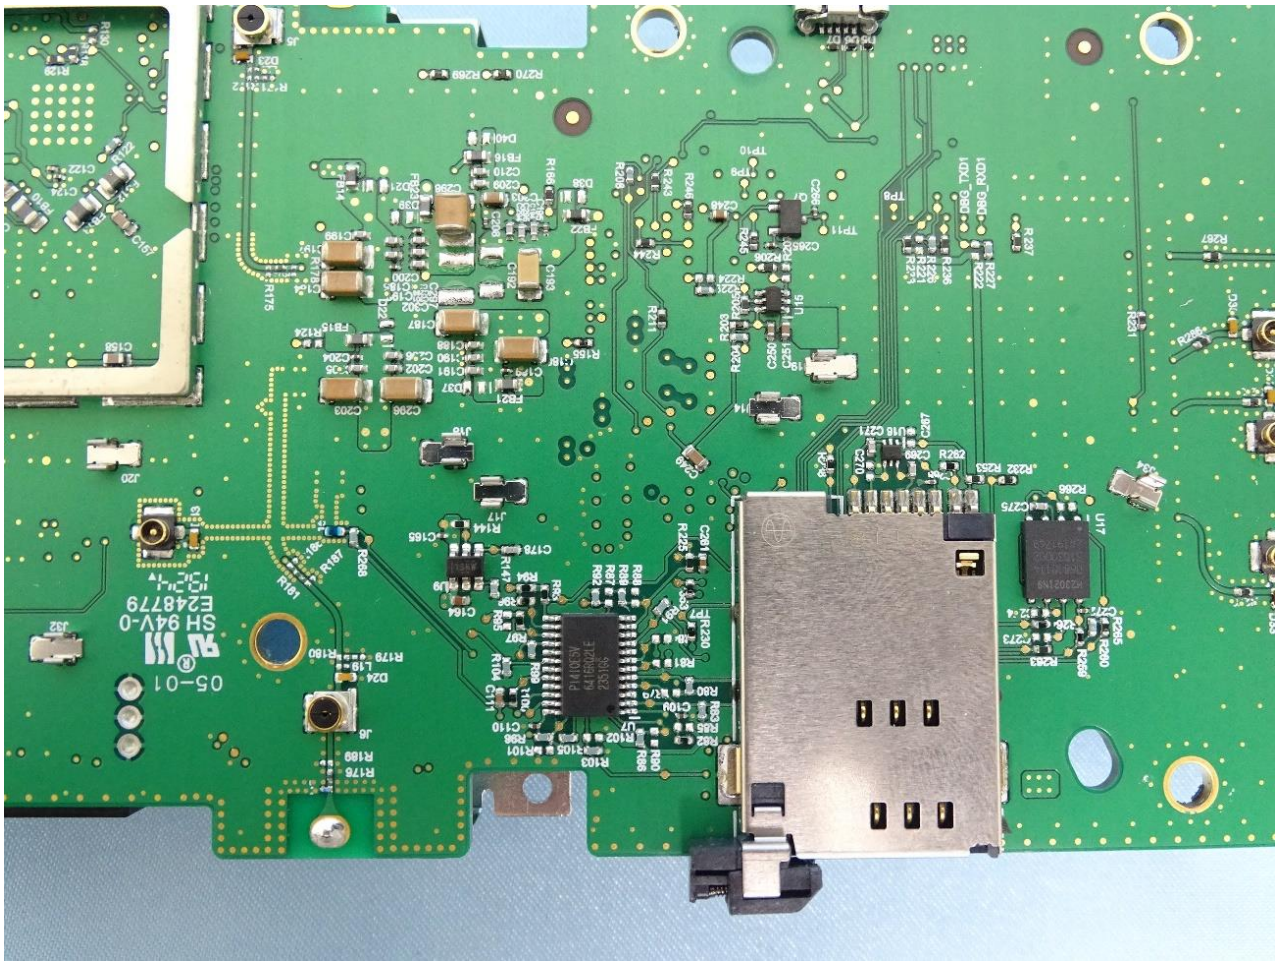

2. Internal Photograph of EUT

Brand Name: Tesla / Model Name: 1763104

WWAN Main Antenna 1