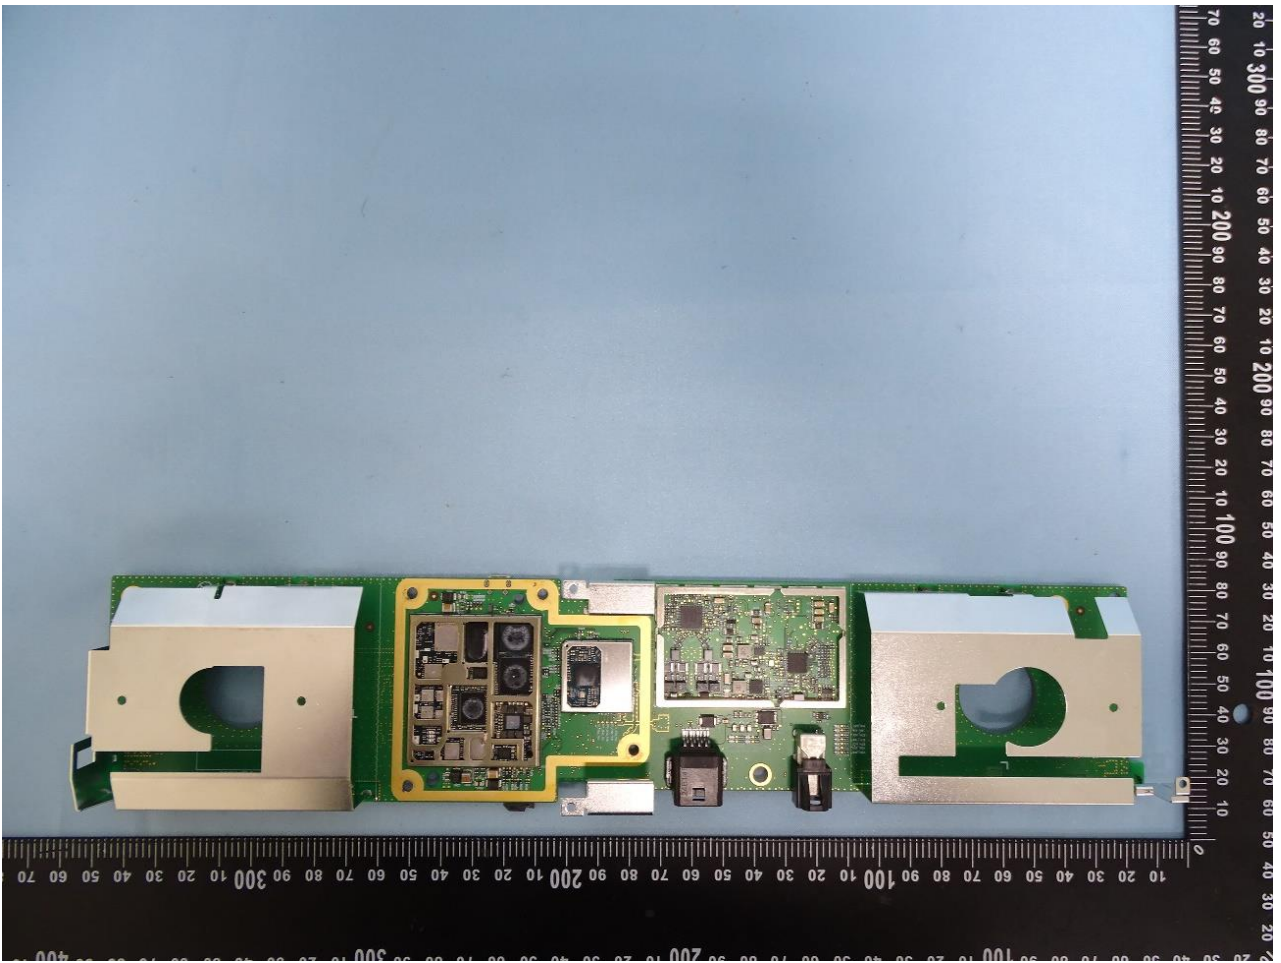

2. Internal Photograph of EUT

Brand Name: Tesla / Model Name: 1763104

WWAN Main Antenna 1