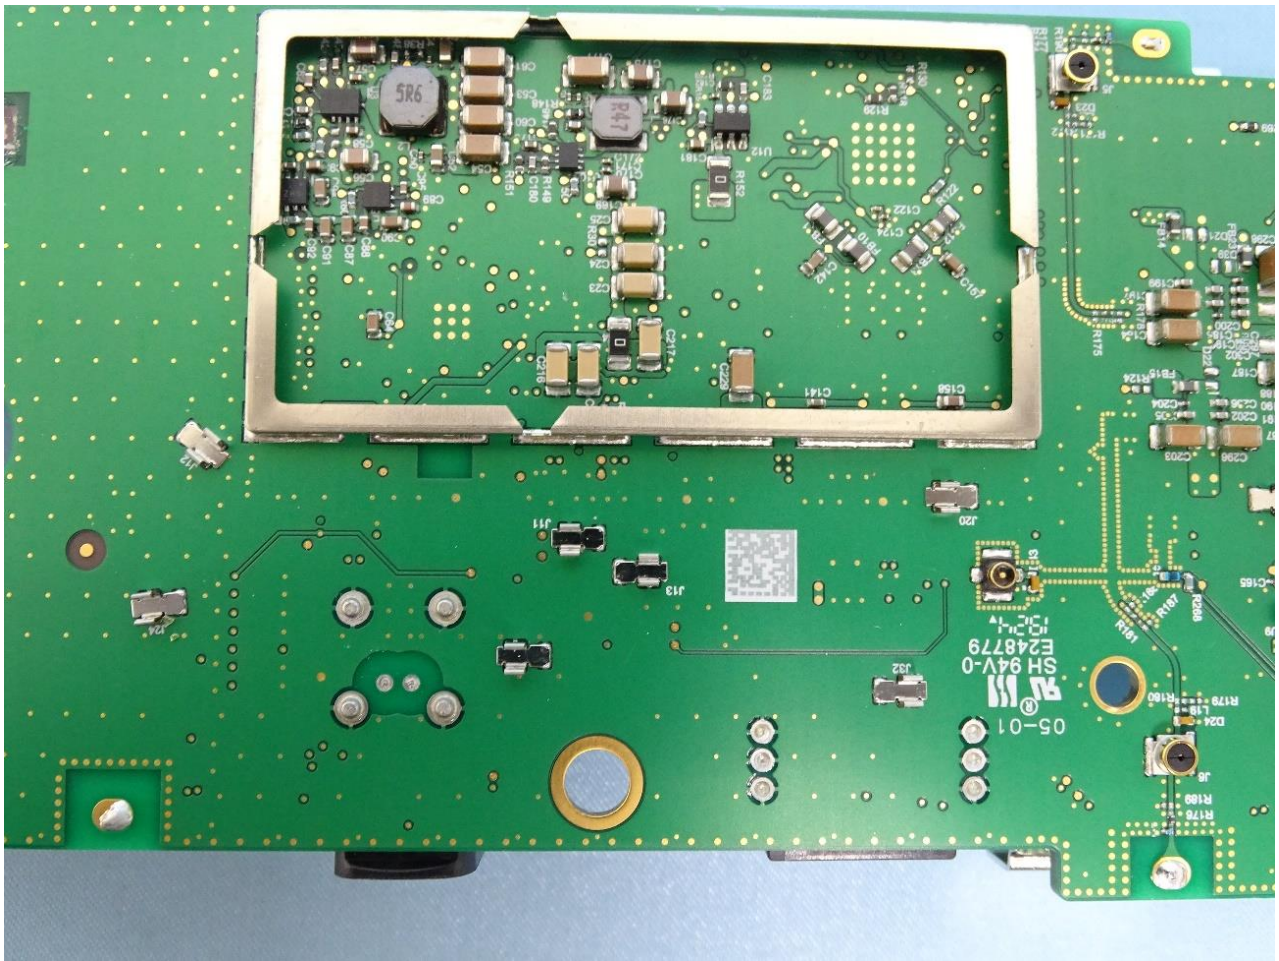

2. Internal Photograph of EUT

Brand Name: Tesla / Model Name: 1763104

WWAN Main Antenna 1