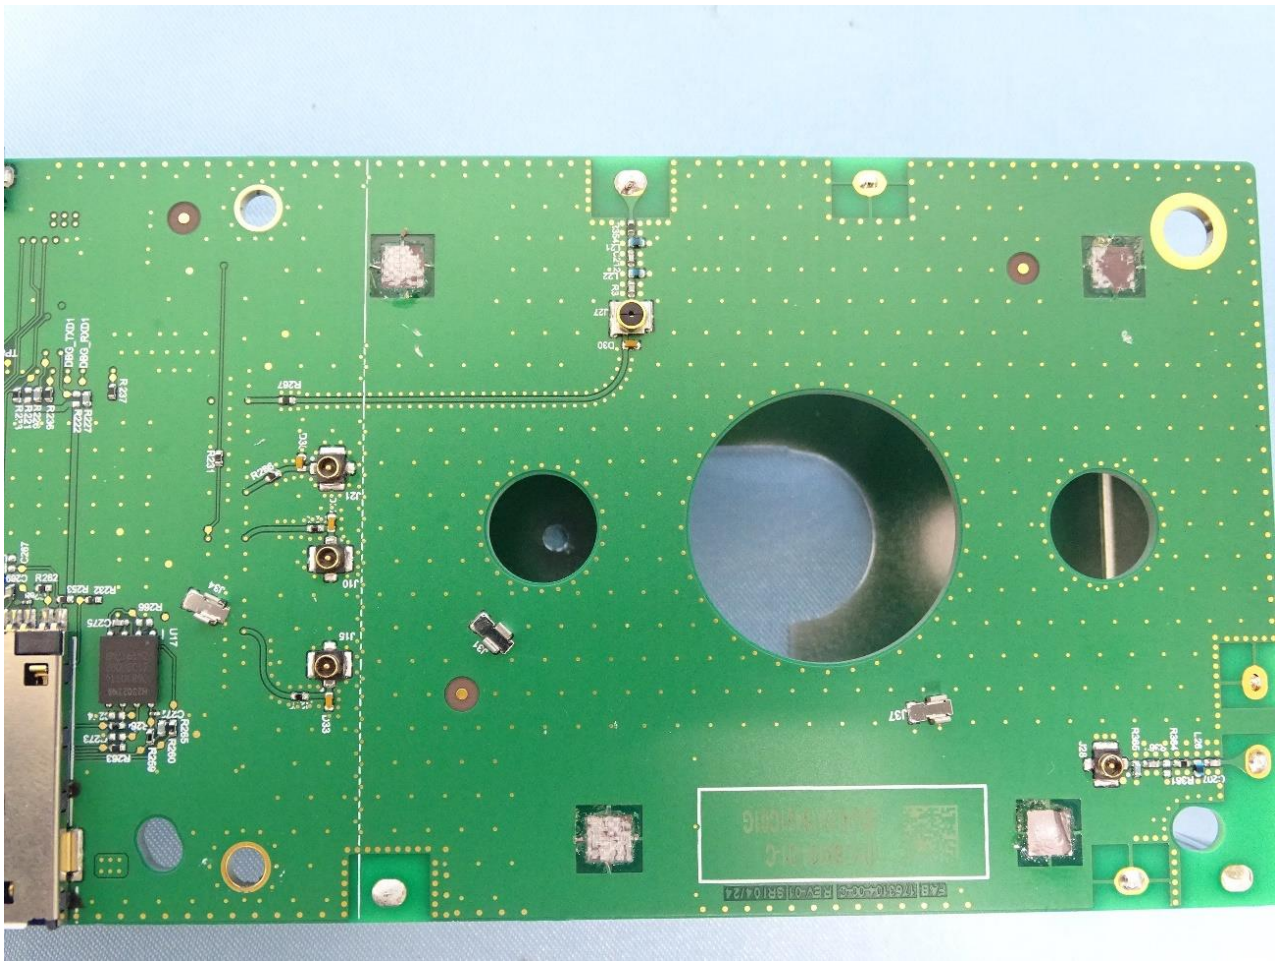

2. Internal Photograph of EUT

Brand Name: Tesla / Model Name: 1763104

WWAN Main Antenna 1