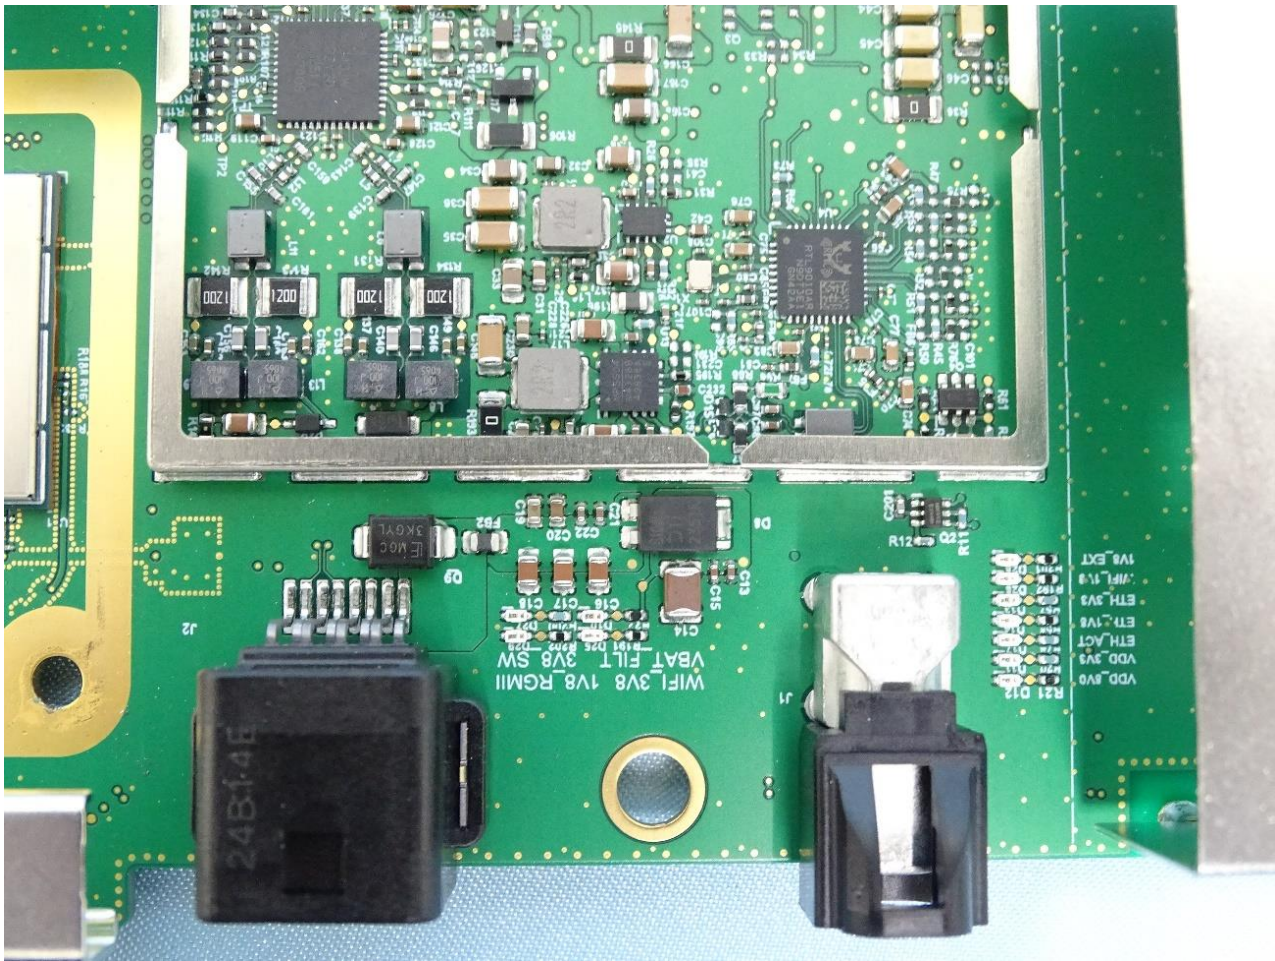

2. Internal Photograph of EUT

Brand Name: Tesla / Model Name: 1763104

WWAN Main Antenna 1