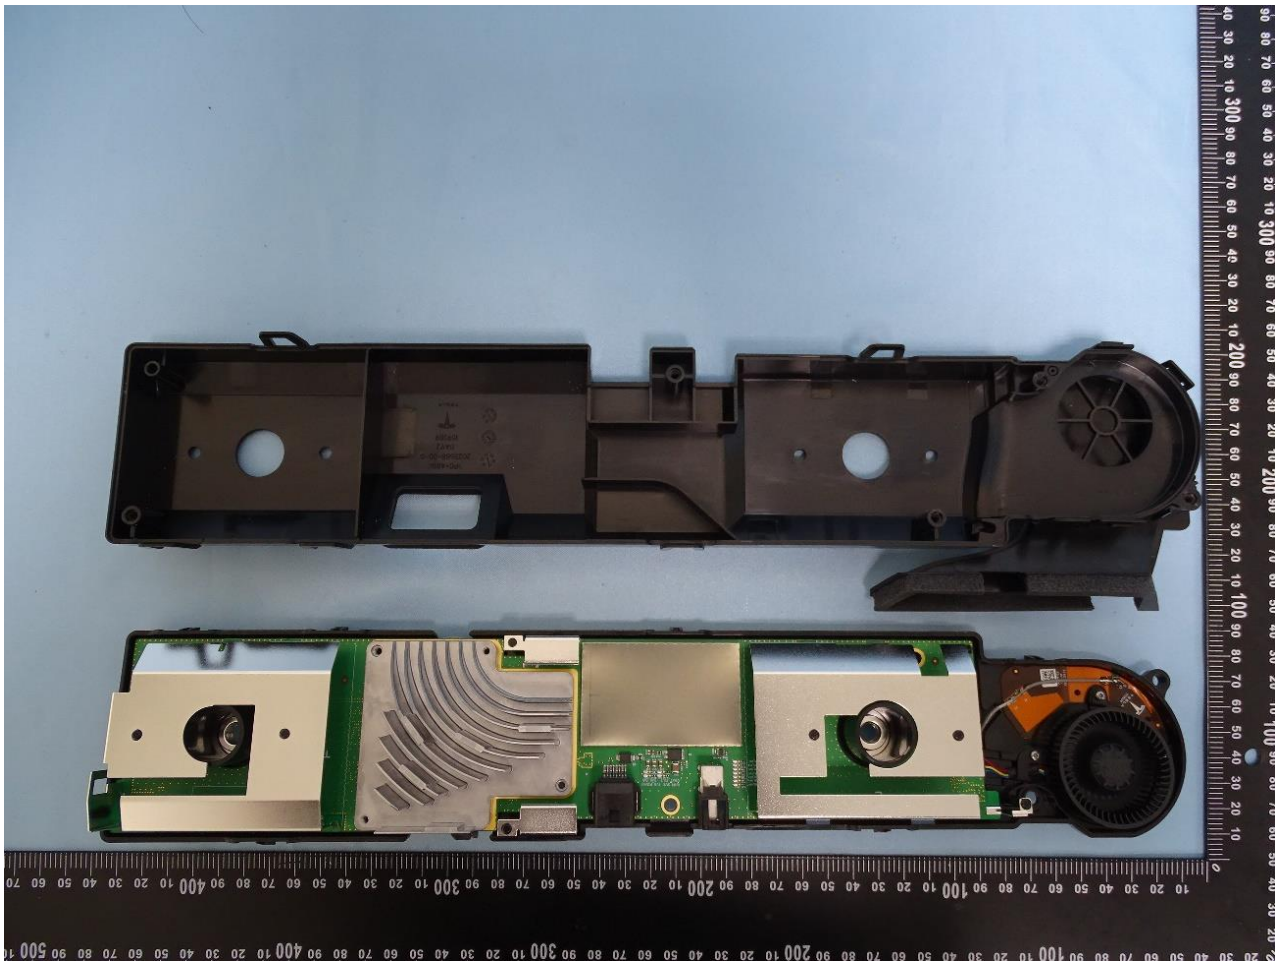

2. Internal Photograph of EUT

Brand Name: Tesla / Model Name: 1763104

WWAN Main Antenna 1