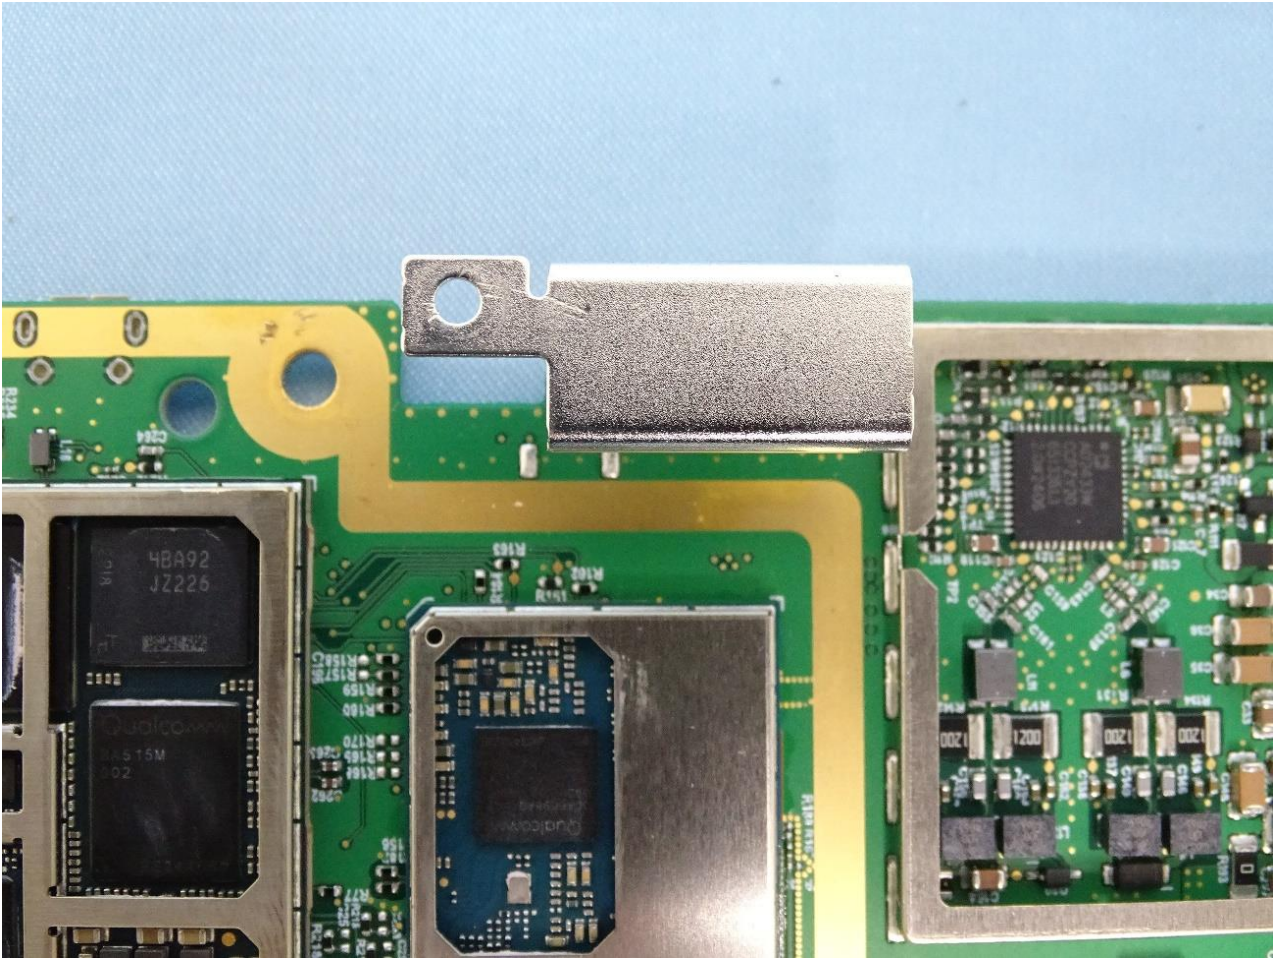

2. Internal Photograph of EUT

Brand Name: Tesla / Model Name: 1763104

WWAN Main Antenna 1