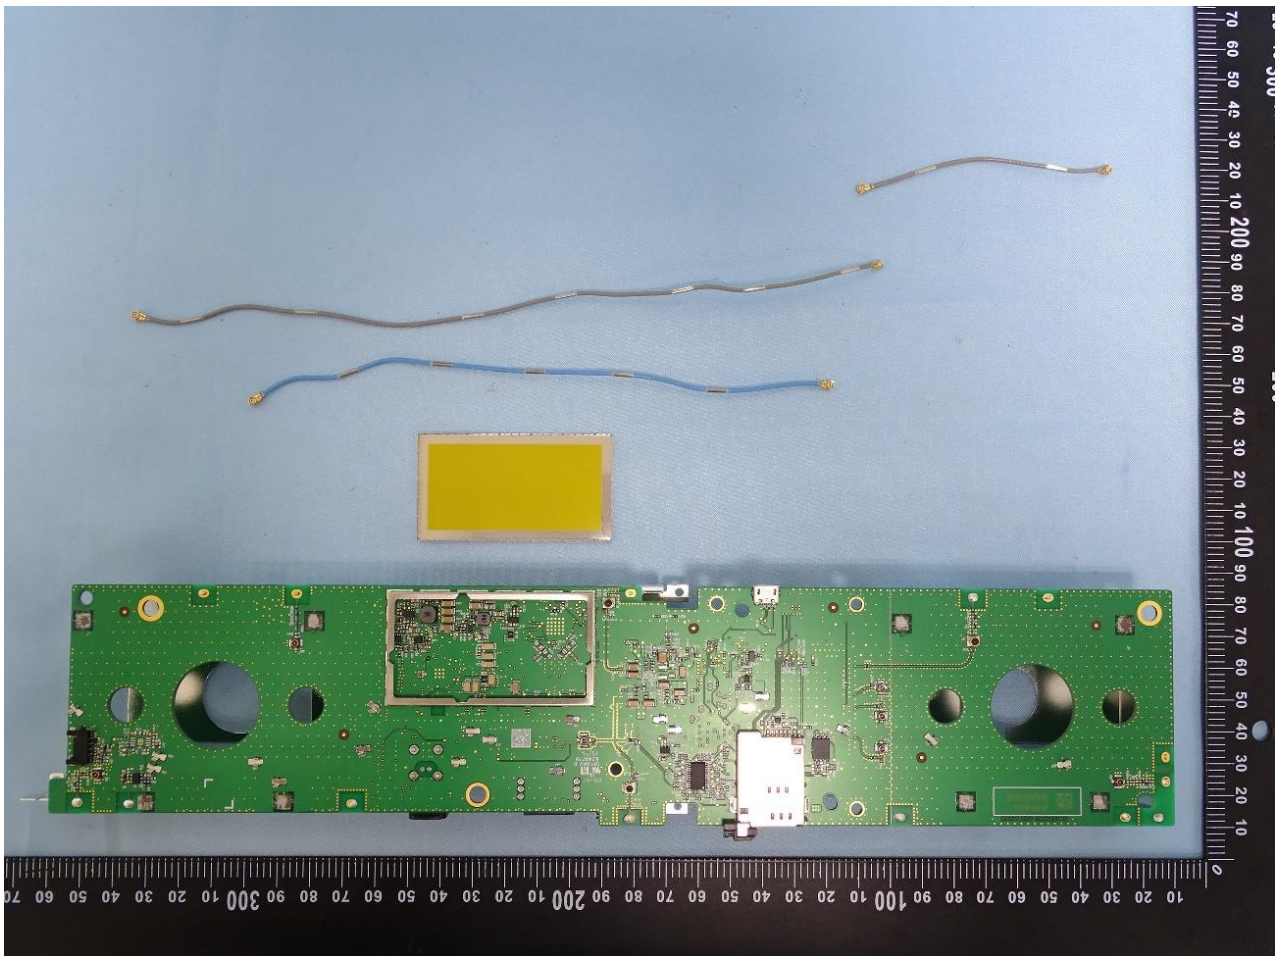

2. Internal Photograph of EUT

Brand Name: Tesla / Model Name: 1763104

WWAN Main Antenna 1