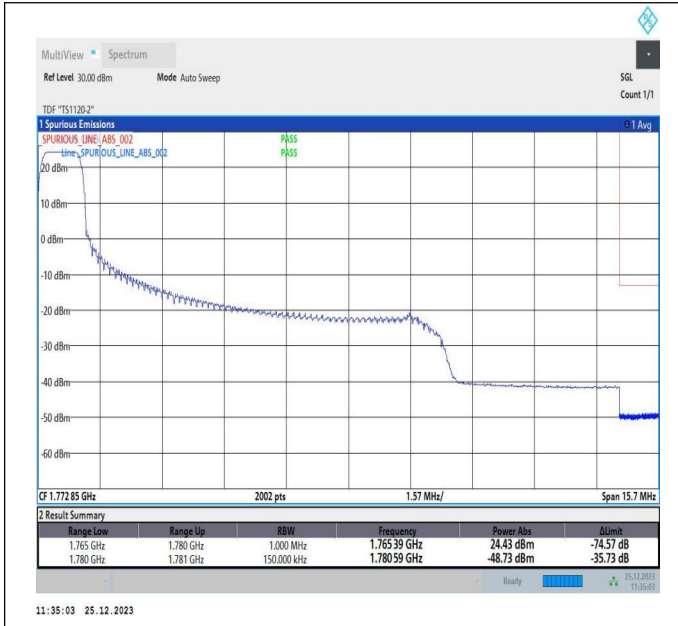

10MHz-5MHz_QPSK@QPSK-QPSK@QPSK_132572-13264
4_1RB#0@50RB#0-0RB#0@25RB#0