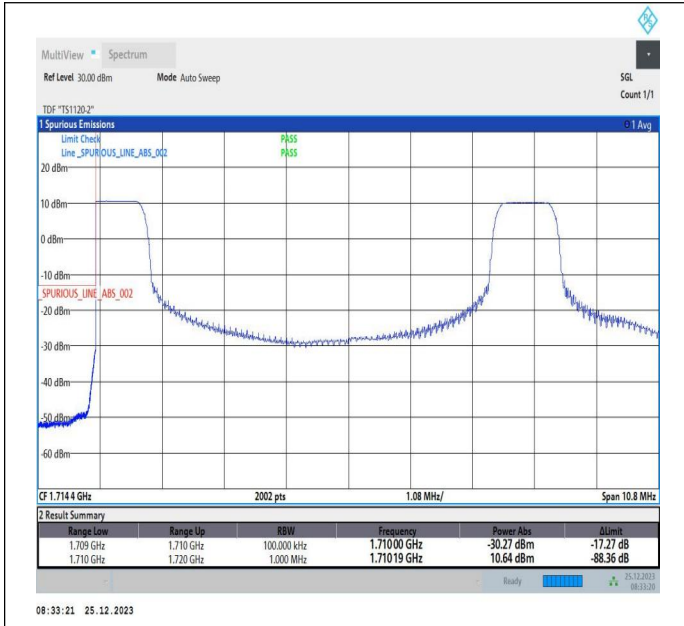

5MHz-5MHz_QPSK@QPSK-QPSK@QPSK_131997-132045_1RB#0@25RB#0-1RB#15@25RB#0