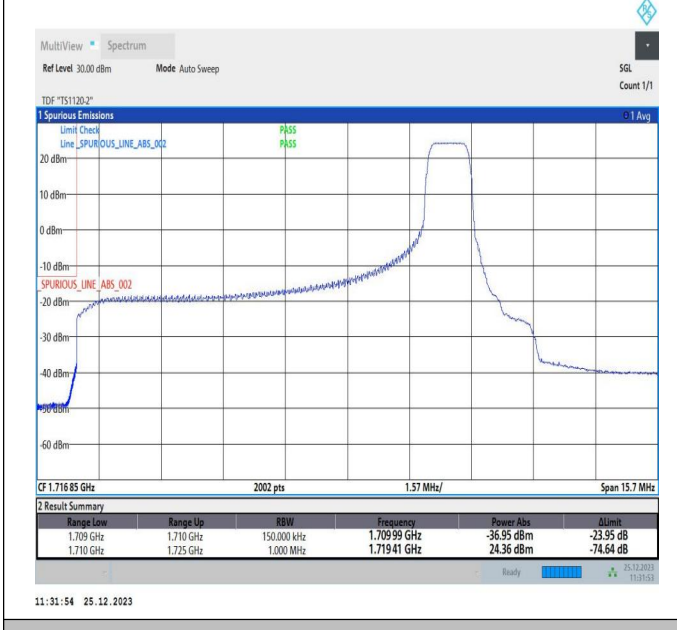

10MHz-5MHz_QPSK@QPSK-QPSK@QPSK_132022-13209 4_1RB#49@50RB#0-0RB#0@25RB#0