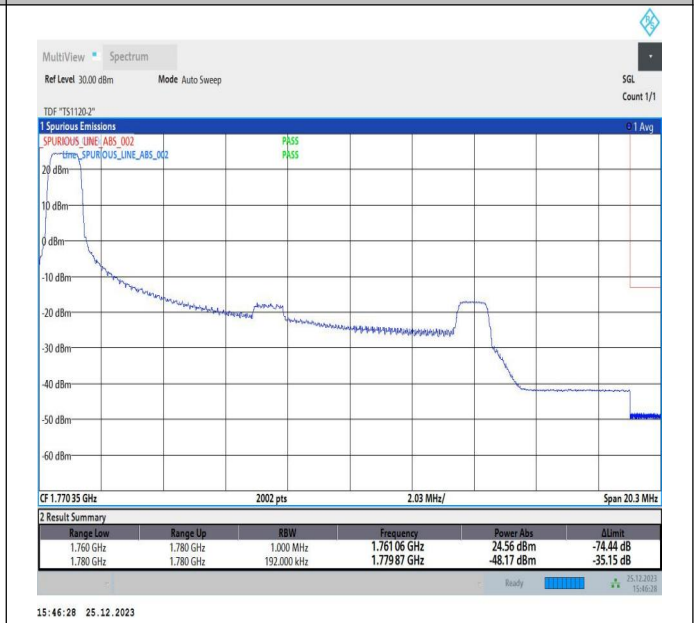

15MHz-5MHz_QPSK@QPSK-QPSK@QPSK_132549-132640_2_1RB#0@75RB#0-0RB#0@25RB#0