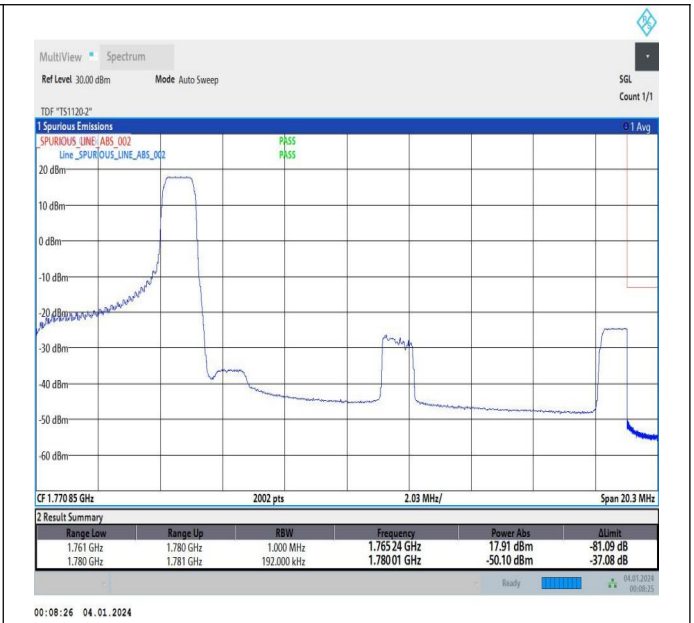

5MHz-15MHz_QPSK@QPSK-QPSK@QPSK_132504-132597_1RB#24@25RB#0-0RB#0@75RB#0