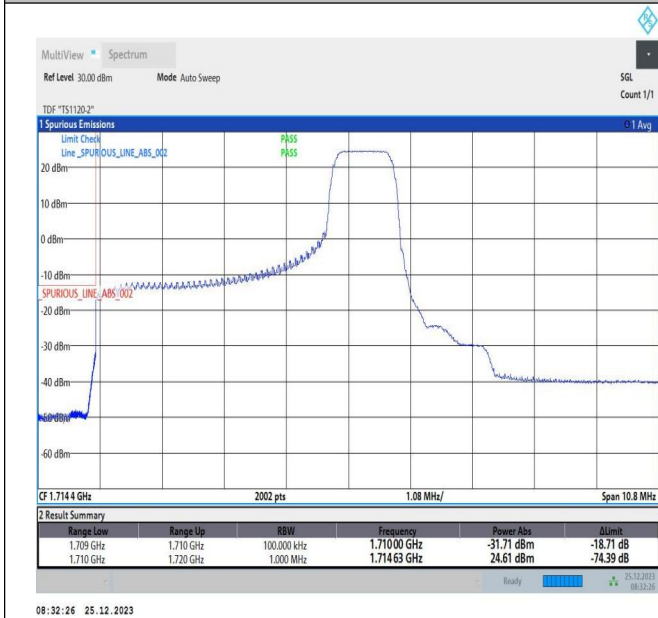

5MHz-5MHz_QPSK@QPSK-QPSK@QPSK_131997-132045_1RB#24@25RB#0-0RB#0@25RB#0