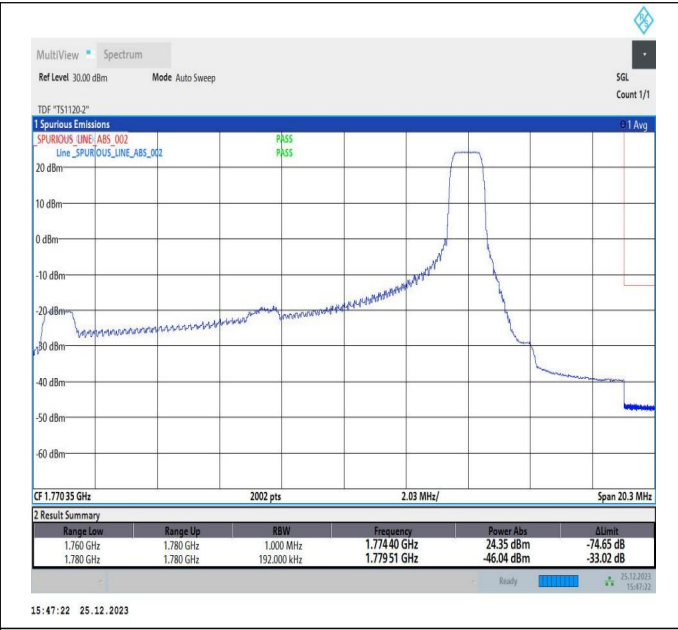

15MHz-5MHz_QPSK@QPSK-QPSK@QPSK_132549-13264_2_1RB#74@75RB#0-0RB#0@25RB#0