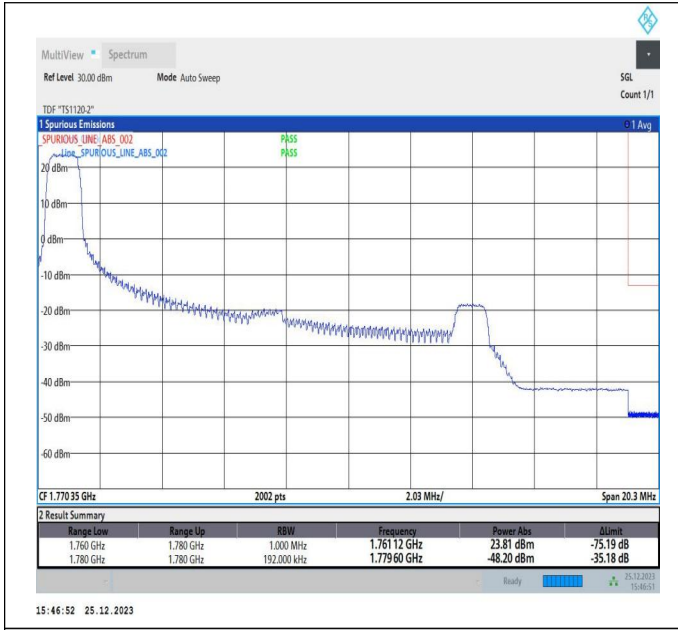

15MHz-5MHz_16QAM@16QAM-16QAM@16QAM_132549-132642_1RB#0@75RB#0-0RB#0@25RB#0