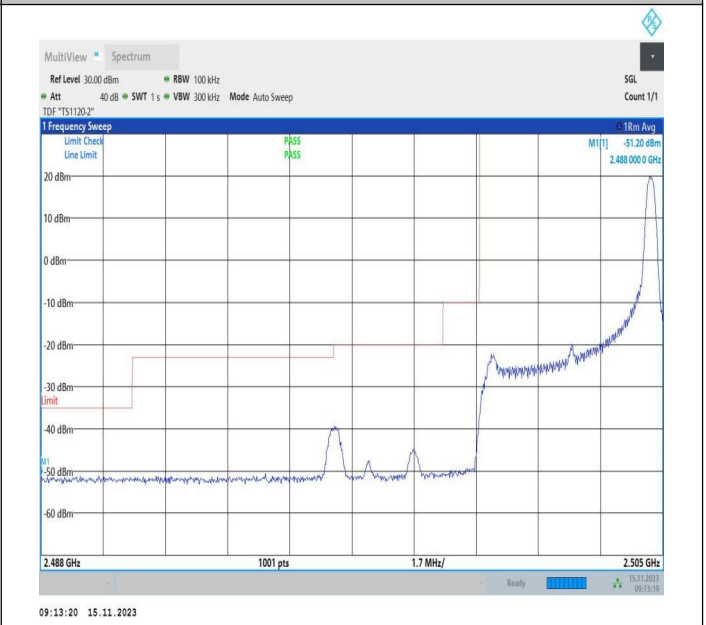

Band Edge

Test Graphs

Band7_5MHz_QPSK_20775_1RB#0

Band7_5MHz_16QAM_20775_1RB#0

Band7_5MHz_QPSK_20775_1RB#24

Band7_5MHz_16QAM_20775_1RB#24

Band7_5MHz_QPSK_20775_25RB#0

Band7_5MHz_16QAM_20775_25RB#0