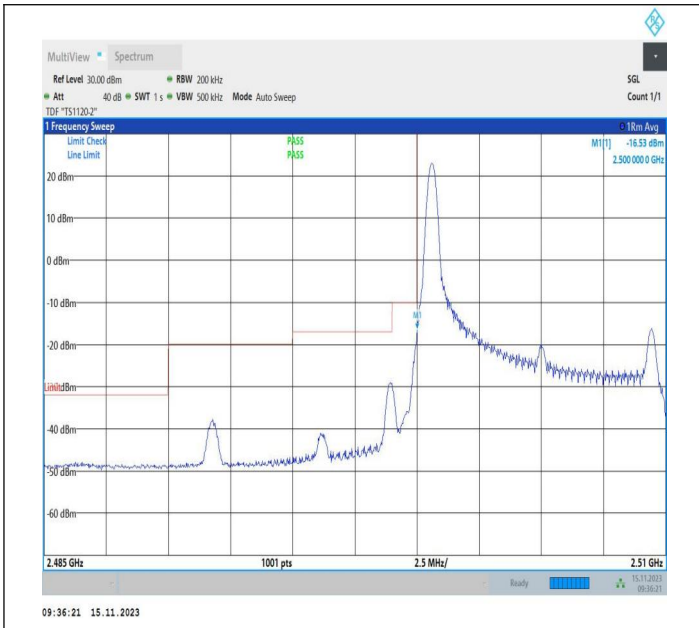

Band7_10MHz_QPSK_20800_1RB#0