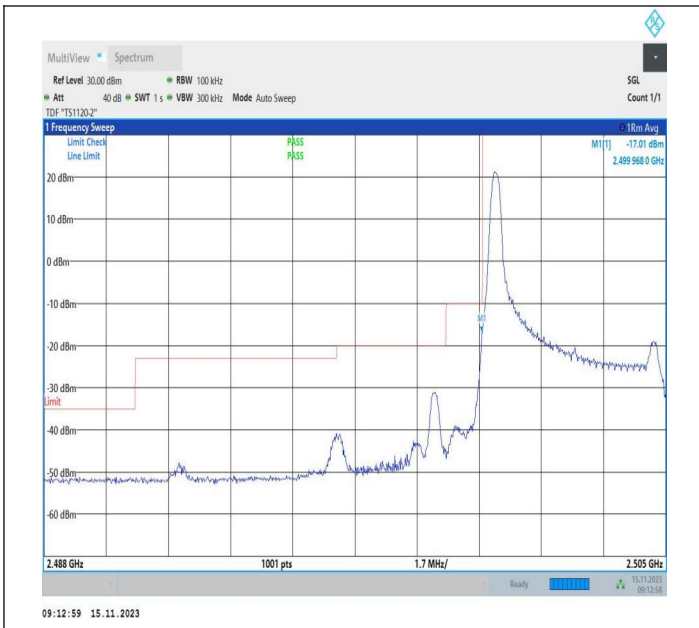

Band Edge

Test Graphs

Band7_5MHz_QPSK_20775_1RB#0

Band7_5MHz_16QAM_20775_1RB#0

Band7_5MHz_QPSK_20775_1RB#24

Band7_5MHz_16QAM_20775_1RB#24

Band7_5MHz_QPSK_20775_25RB#0

Band7_5MHz_16QAM_20775_25RB#0