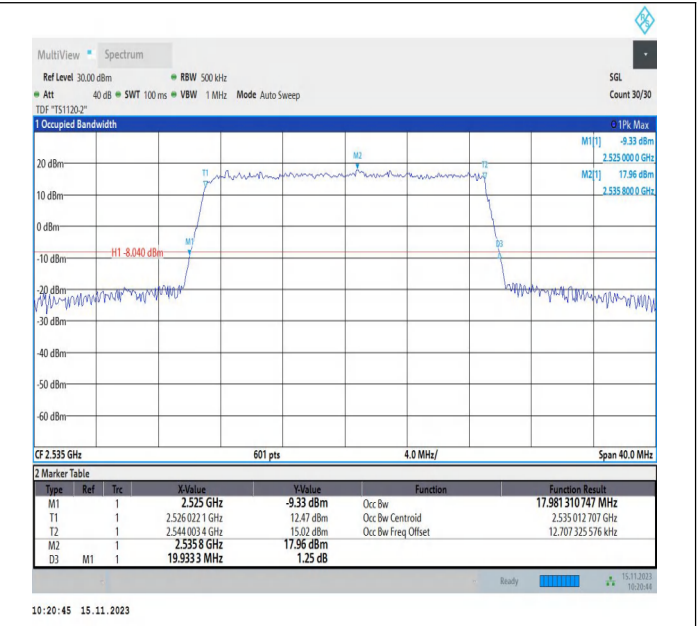

Band7-20MHz-16QAM-21100-100RB#0-PASS