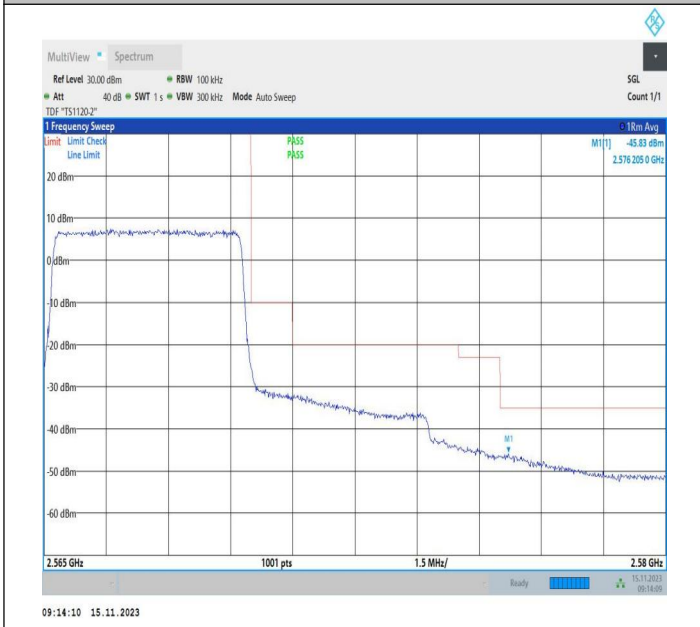

Band7_5MHz_QPSK_21425_25RB#0