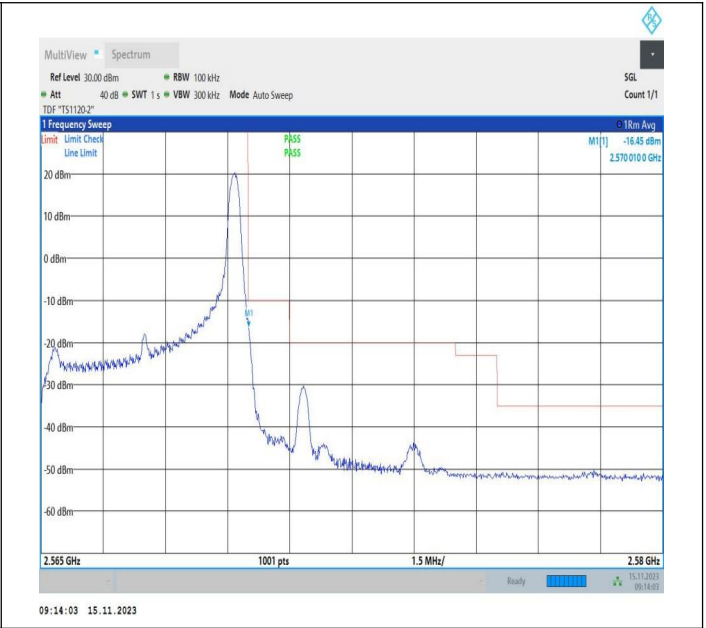

Band7_5MHz_16QAM_21425_1RB#24