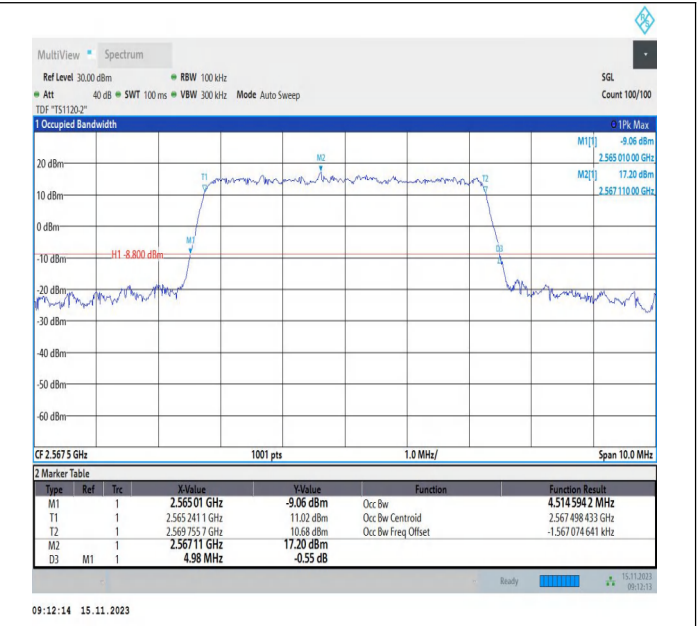

Test Graphs

Band7-5MHz-QPSK-20775-25RB#0-PASS

Band7-5MHz-16QAM-20775-25RB#0-PASS

Band7-5MHz-QPSK-21100-25RB#0-PASS

Band7-5MHz-16QAM-21100-25RB#0-PASS

Band7-5MHz-QPSK-21425-25RB#0-PASS

Band7-5MHz-16QAM-21425-25RB#0-PASS