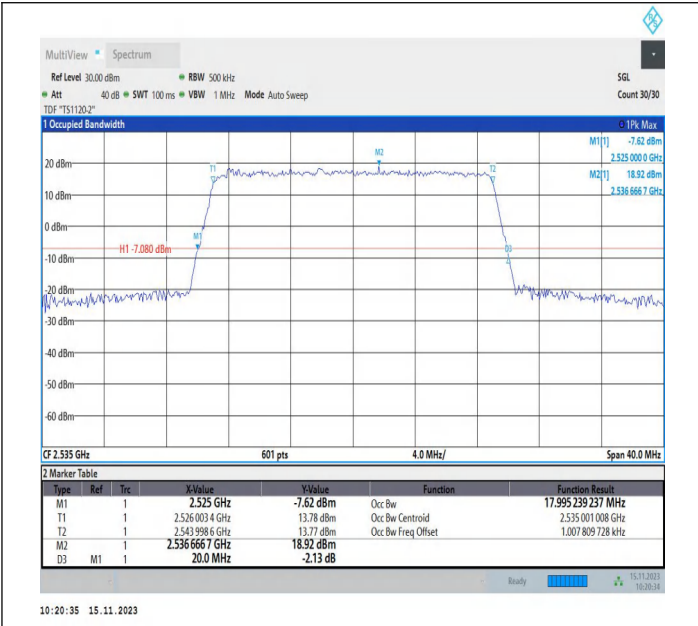

Band7-20MHz-QPSK-21100-100RB#0-PASS