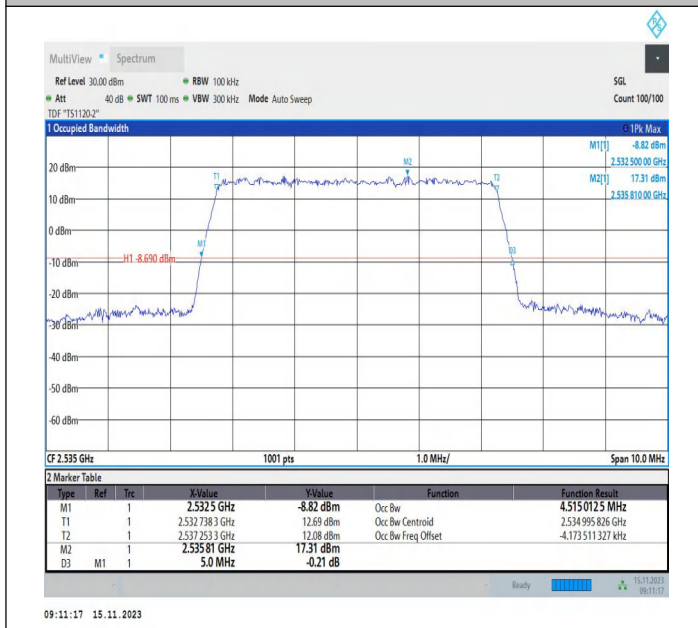

Band7-5MHz-QPSK-21100-25RB#0-PASS