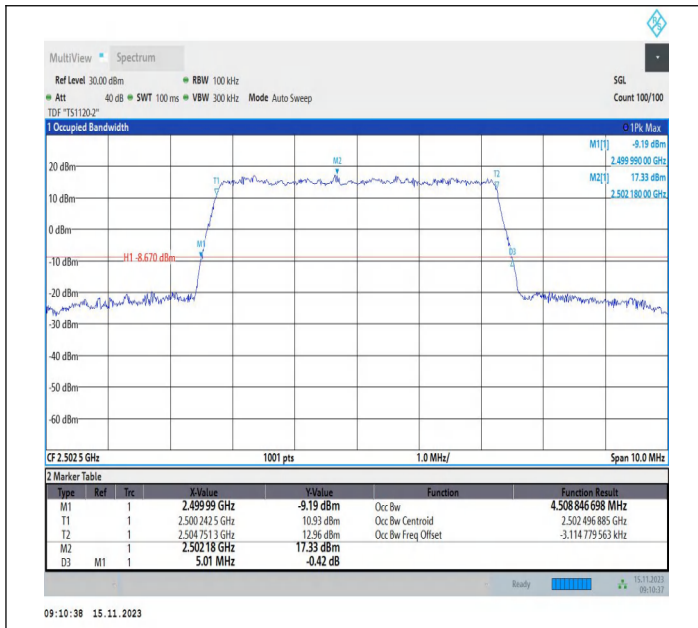

Test Graphs

Band7-5MHz-QPSK-20775-25RB#0-PASS