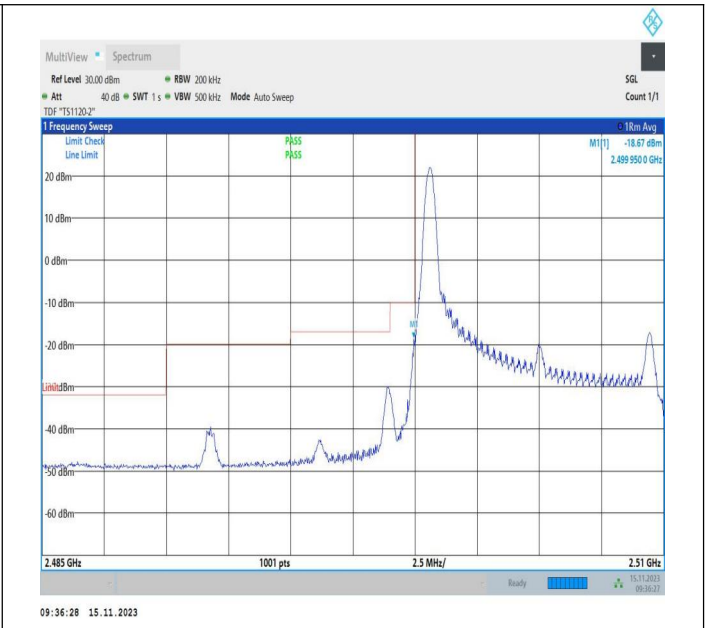

Band7_10MHz_16QAM_20800_1RB#0