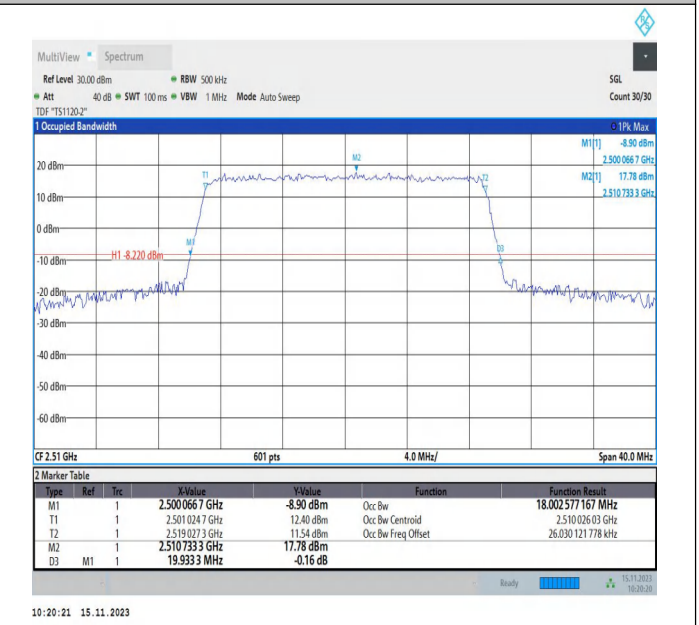

Band7-20MHz-16QAM-20850-100RB#0-PASS