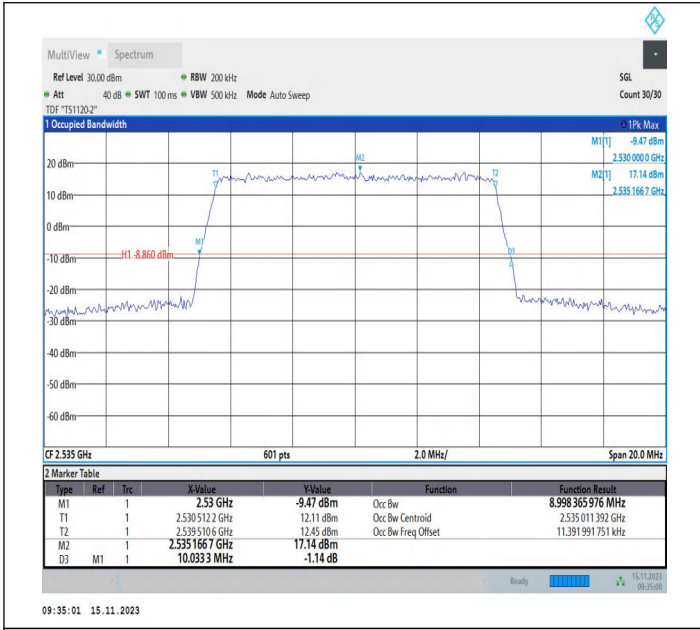

Band7-10MHz-QPSK-21100-50RB#0-PASS