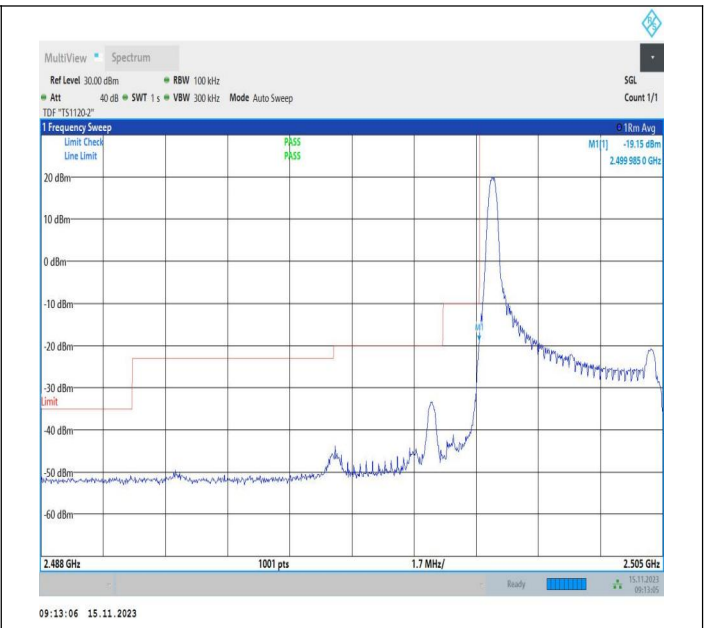

Band Edge

Test Graphs

Band7_5MHz_QPSK_20775_1RB#0

Band7_5MHz_16QAM_20775_1RB#0

Band7_5MHz_QPSK_20775_1RB#24

Band7_5MHz_16QAM_20775_1RB#24

Band7_5MHz_QPSK_20775_25RB#0

Band7_5MHz_16QAM_20775_25RB#0