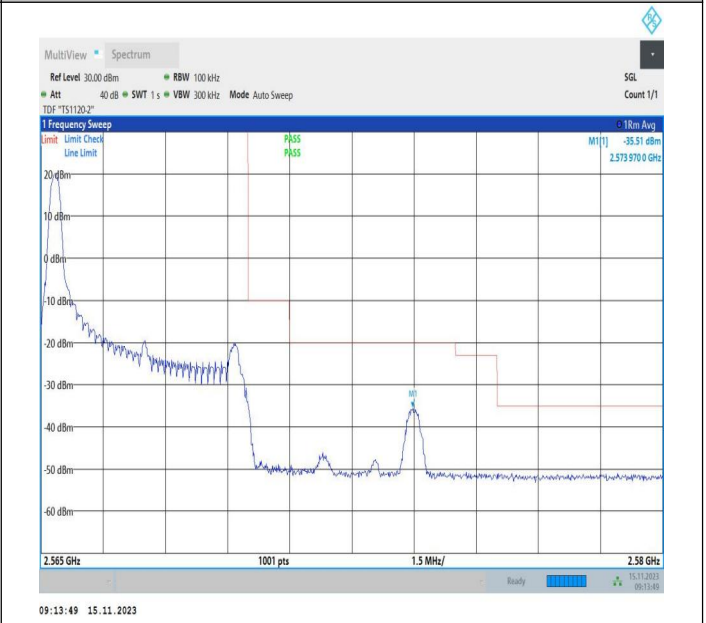

Band7_5MHz_16QAM_21425_1RB#0