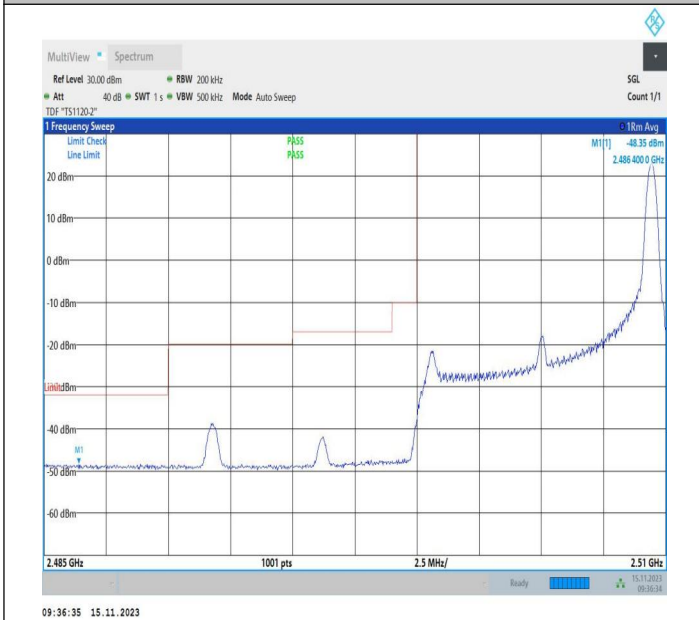

Band7_10MHz_QPSK_20800_1RB#49