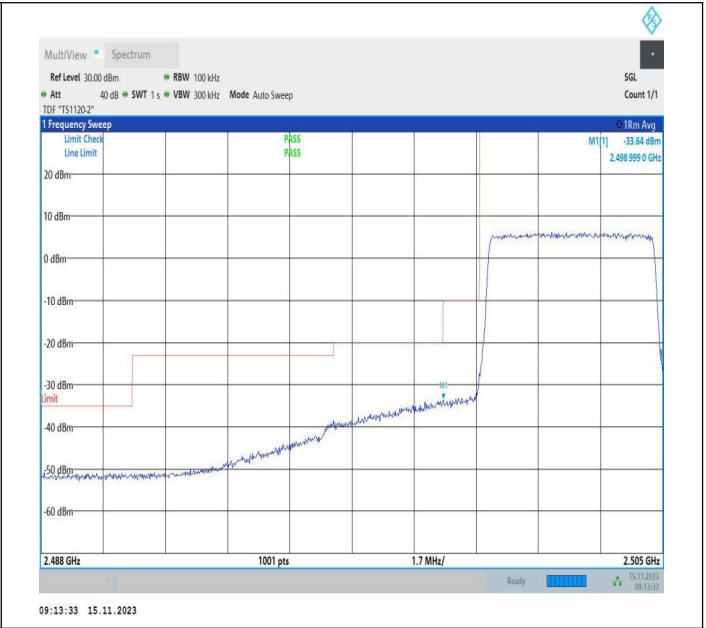

Band Edge

Test Graphs

Band7_5MHz_QPSK_20775_1RB#0

Band7_5MHz_16QAM_20775_1RB#0

Band7_5MHz_QPSK_20775_1RB#24

Band7_5MHz_16QAM_20775_1RB#24

Band7_5MHz_QPSK_20775_25RB#0

Band7_5MHz_16QAM_20775_25RB#0