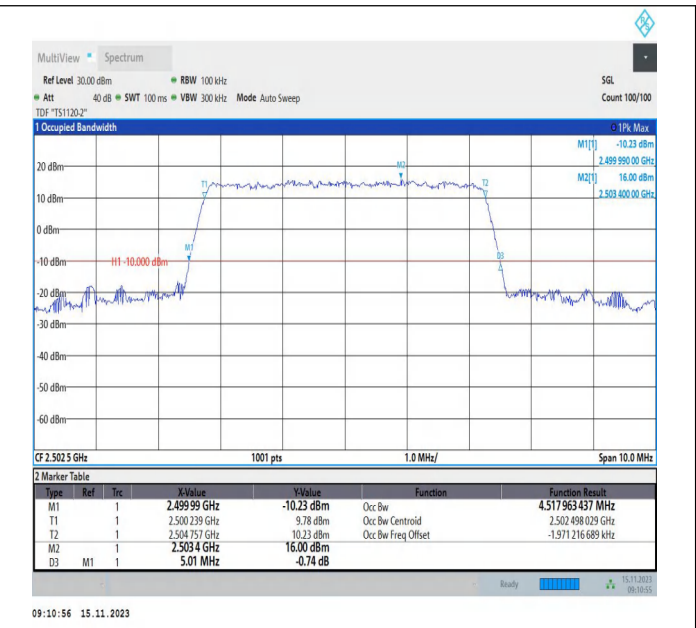

Test Graphs

Band7-5MHz-16QAM-20775-25RB#0-PASS