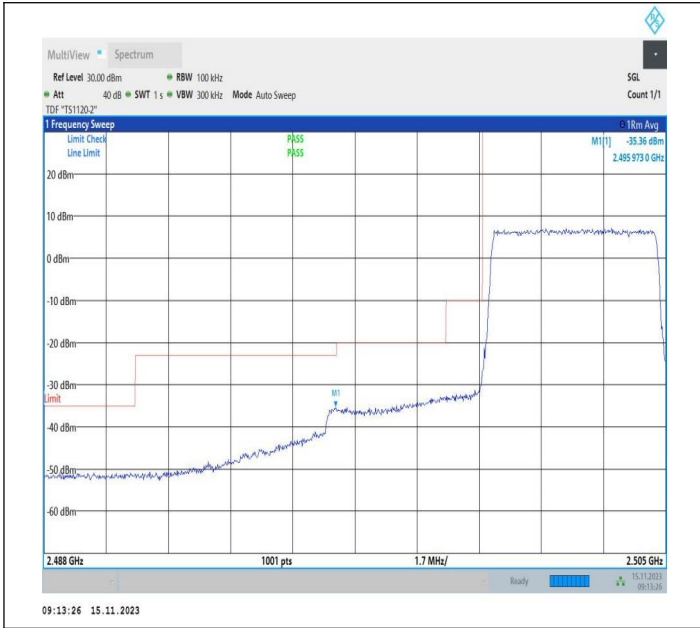

Band Edge

Test Graphs

Band7_5MHz_QPSK_20775_1RB#0

Band7_5MHz_16QAM_20775_1RB#0

Band7_5MHz_QPSK_20775_1RB#24

Band7_5MHz_16QAM_20775_1RB#24

Band7_5MHz_QPSK_20775_25RB#0

Band7_5MHz_16QAM_20775_25RB#0