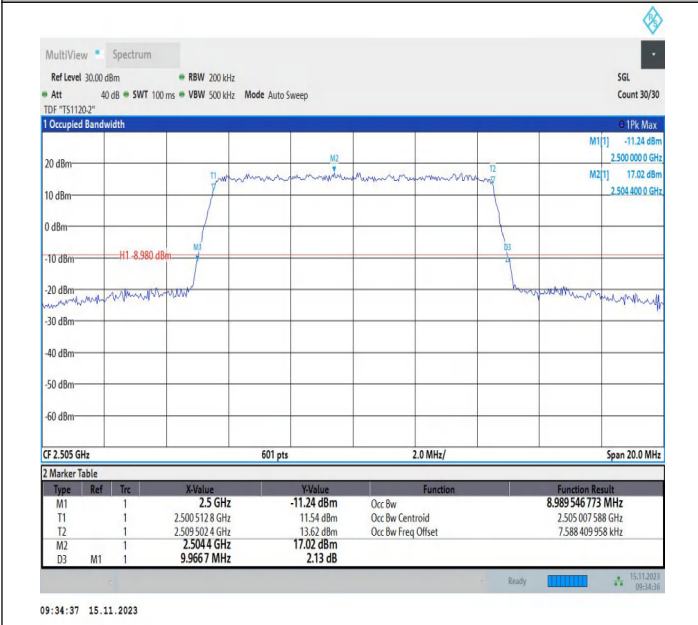

Test Graphs

Band7-5MHz-QPSK-20775-25RB#0-PASS

Band7-5MHz-16QAM-20775-25RB#0-PASS

Band7-5MHz-QPSK-21100-25RB#0-PASS

Band7-5MHz-16QAM-21100-25RB#0-PASS

Band7-5MHz-QPSK-21425-25RB#0-PASS

Band7-5MHz-16QAM-21425-25RB#0-PASS