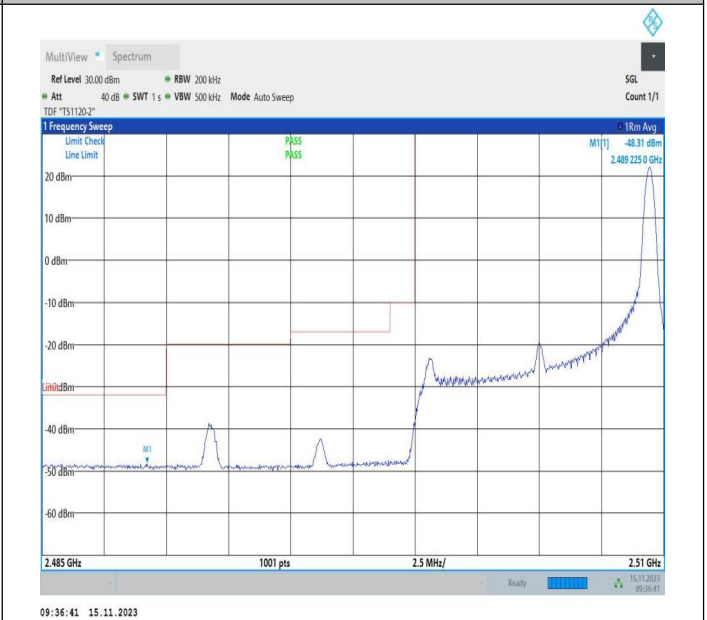

Band7_10MHz_16QAM_20800_1RB#49