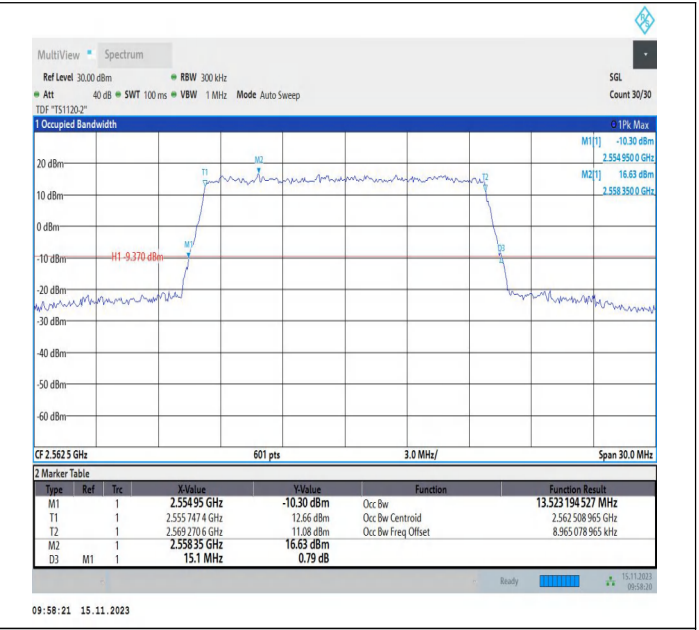

Band7-15MHz-QPSK-20825-75RB#0-PASS

Band7-15MHz-16QAM-20825-75RB#0-PASS

Band7-15MHz-QPSK-21100-75RB#0-PASS

Band7-15MHz-16QAM-21100-75RB#0-PASS

Band7-15MHz-QPSK-21375-75RB#0-PASS

Band7-15MHz-16QAM-21375-75RB#0-PASS