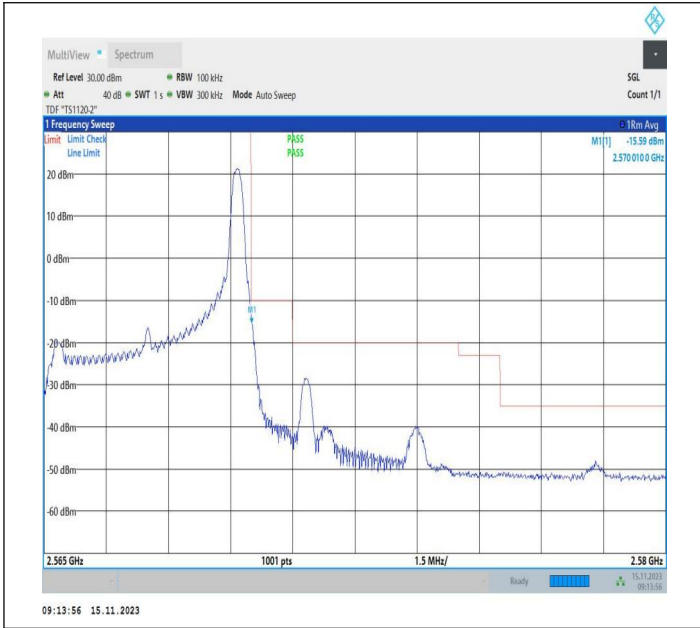

Band7_5MHz_QPSK_21425_1RB#24