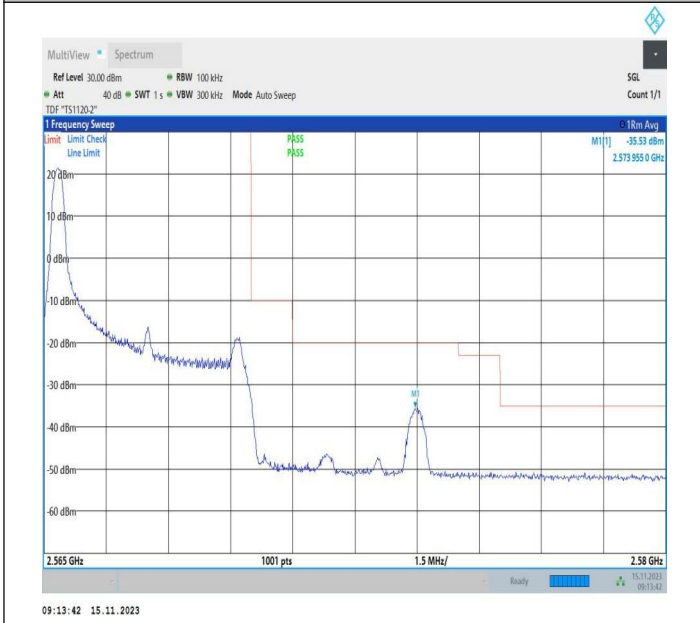

Band Edge

Test Graphs

Band7_5MHz_QPSK_20775_1RB#0

Band7_5MHz_16QAM_20775_1RB#0

Band7_5MHz_QPSK_20775_1RB#24

Band7_5MHz_16QAM_20775_1RB#24

Band7_5MHz_QPSK_20775_25RB#0

Band7_5MHz_16QAM_20775_25RB#0