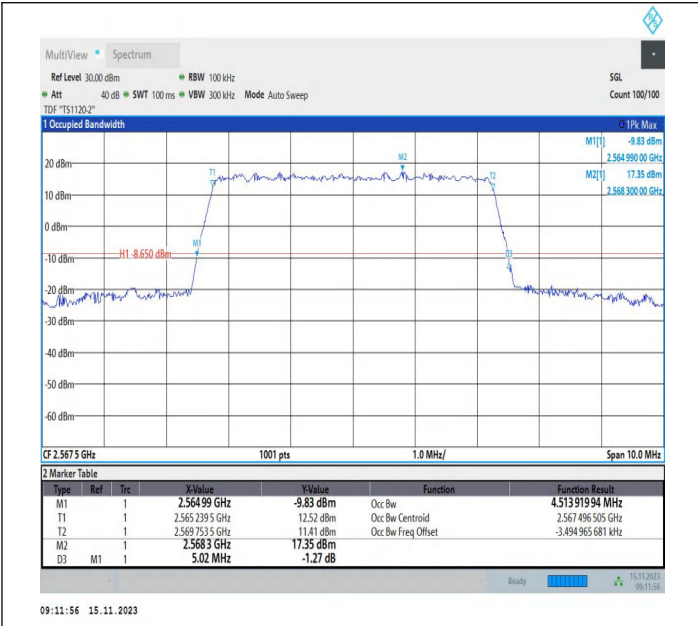

Test Graphs

Band7-5MHz-QPSK-20775-25RB#0-PASS

Band7-5MHz-16QAM-20775-25RB#0-PASS

Band7-5MHz-QPSK-21100-25RB#0-PASS

Band7-5MHz-16QAM-21100-25RB#0-PASS

Band7-5MHz-QPSK-21425-25RB#0-PASS

Band7-5MHz-16QAM-21425-25RB#0-PASS