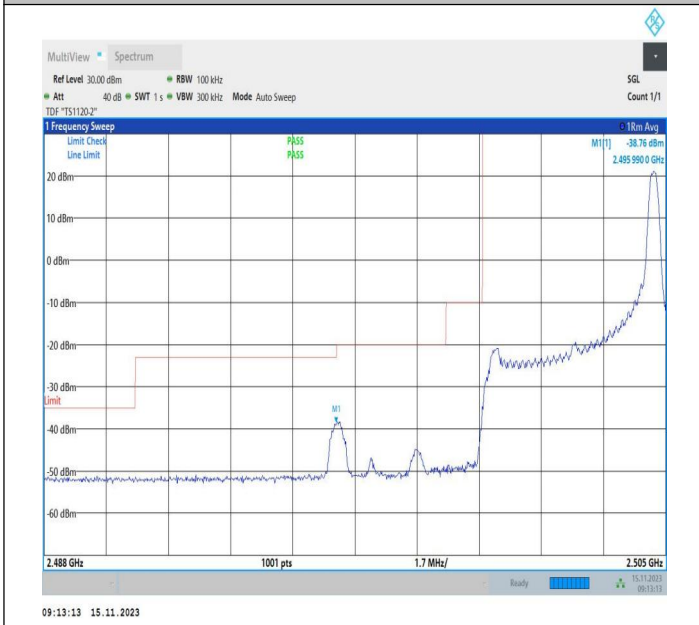

Band Edge

Test Graphs

Band7_5MHz_QPSK_20775_1RB#0

Band7_5MHz_16QAM_20775_1RB#0

Band7_5MHz_QPSK_20775_1RB#24

Band7_5MHz_16QAM_20775_1RB#24

Band7_5MHz_QPSK_20775_25RB#0

Band7_5MHz_16QAM_20775_25RB#0