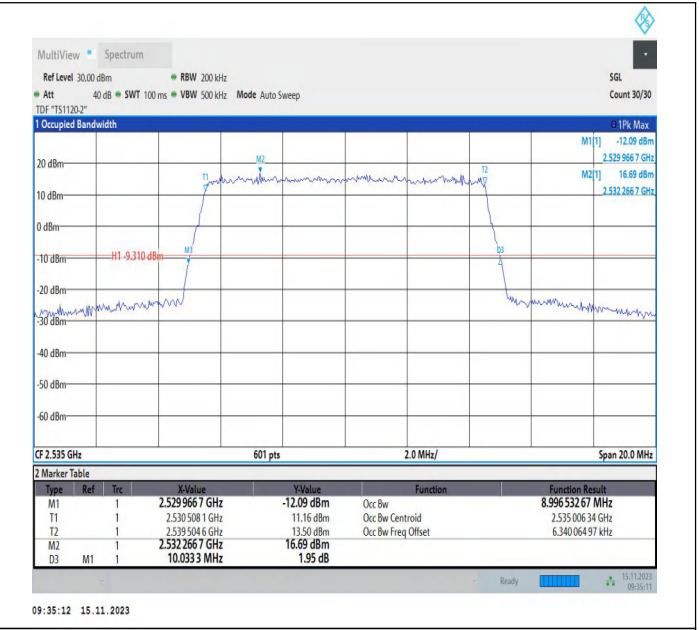

Band7-10MHz-16QAM-21100-50RB#0-PASS