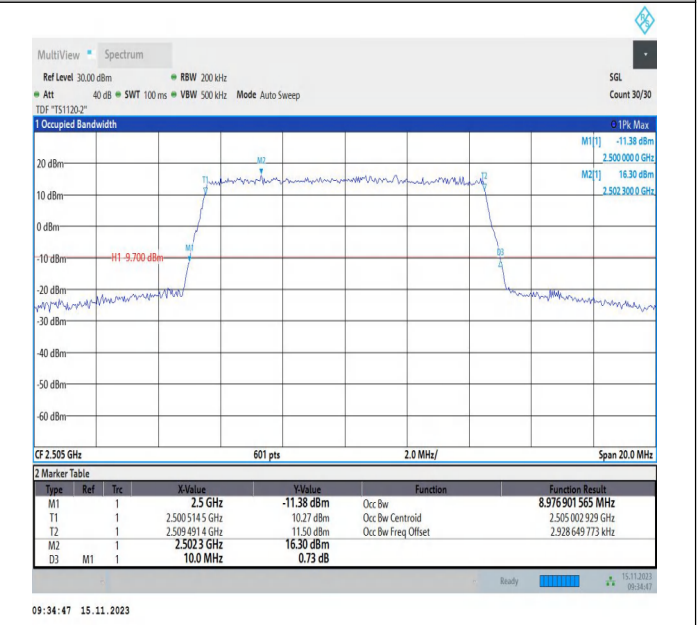

Test Graphs

Band7-5MHz-QPSK-20775-25RB#0-PASS

Band7-5MHz-16QAM-20775-25RB#0-PASS

Band7-5MHz-QPSK-21100-25RB#0-PASS

Band7-5MHz-16QAM-21100-25RB#0-PASS

Band7-5MHz-QPSK-21425-25RB#0-PASS

Band7-5MHz-16QAM-21425-25RB#0-PASS