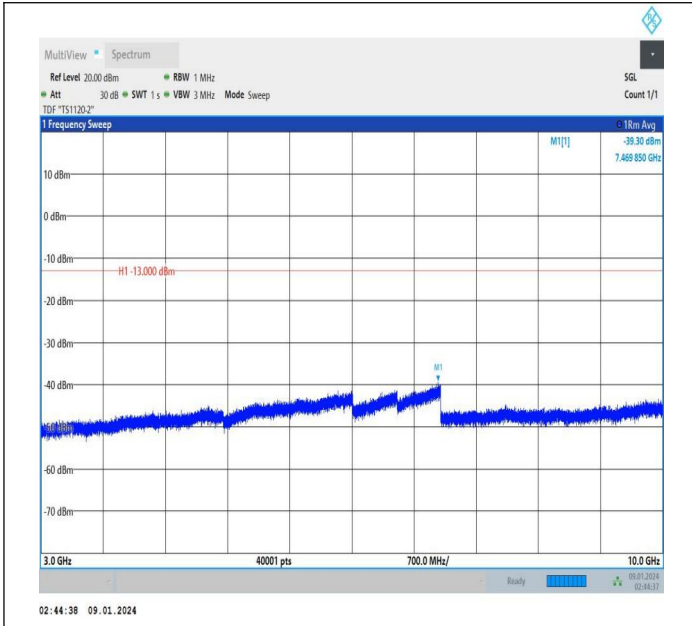

Band13\_10MHz\_QPSK\_23230\_1RB#49\_0.009~0.15\_0.009~0.15

Band13\_10MHz\_QPSK\_23230\_1RB#49\_0.15~30\_0.15~30

Band13\_10MHz\_QPSK\_23230\_1RB#49\_30~1000\_30~1000

Band13\_10MHz\_QPSK\_23230\_1RB#49\_1000~3000\_1000~3000  
00