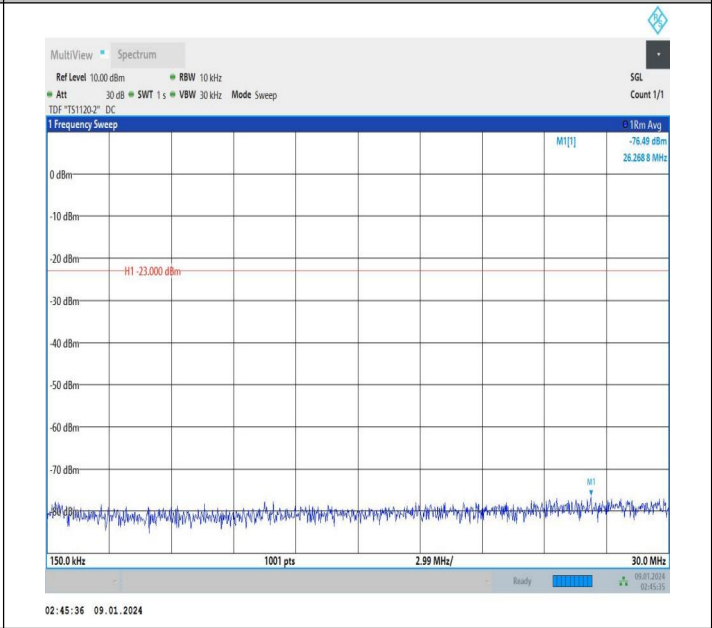

Band13_10MHz_QPSK_23230_50RB#0_0.15~30_0.15~30