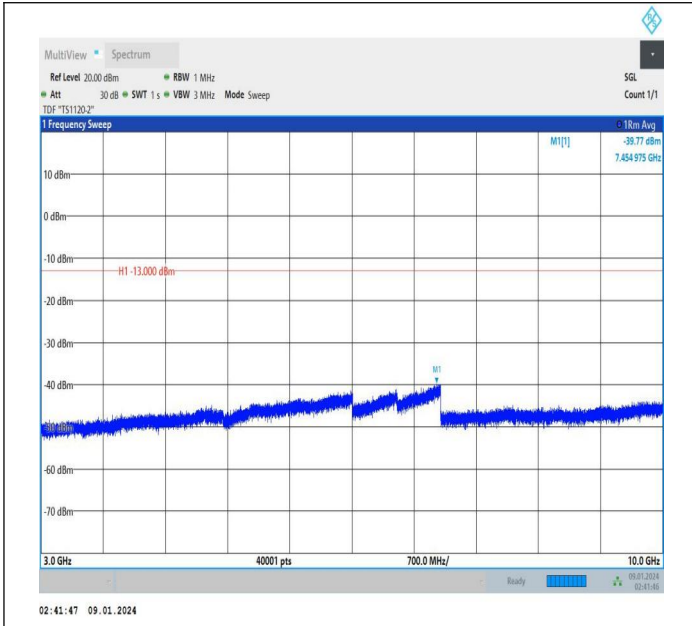

000

0000

Band13\_5MHz\_QPSK\_23255\_25RB#0\_0.009~0.15\_0.009~0.15  
 15

Band13\_5MHz\_QPSK\_23255\_25RB#0\_0.15~30\_0.15~30  
 0

Band13\_5MHz\_QPSK\_23255\_25RB#0\_30~1000\_30~1000  
 0

Band13\_5MHz\_QPSK\_23255\_25RB#0\_1000~3000\_1000~3000  
 0