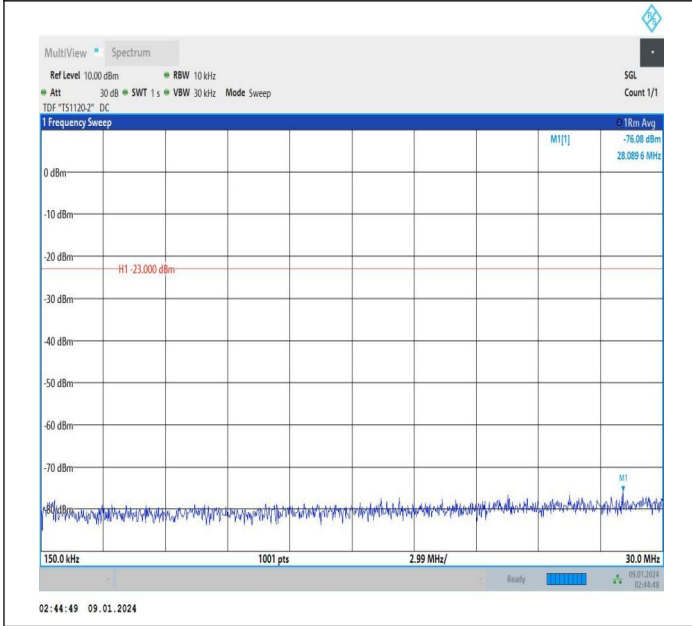

Band13_10MHz_16QAM_23230_1RB#49_0.15~30_0.15~30