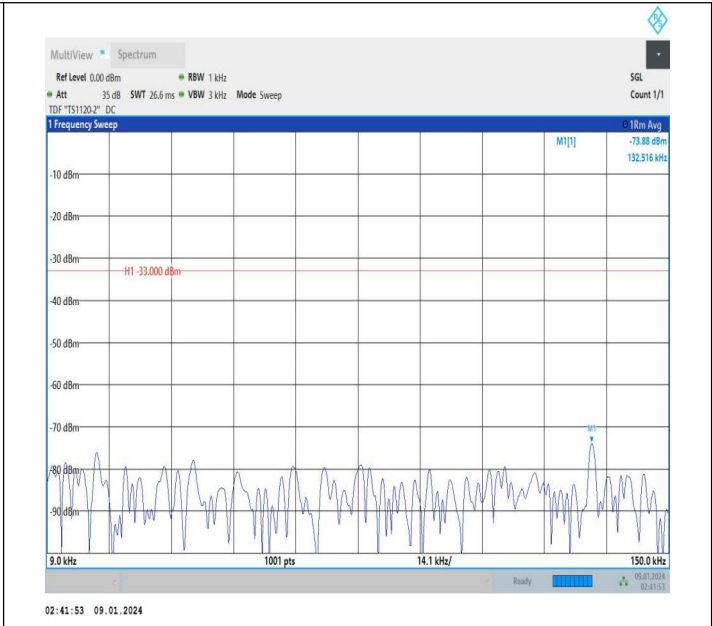

Band13_5MHz_16QAM_23255_25RB#0_0.009~0.15_0.009~0.15