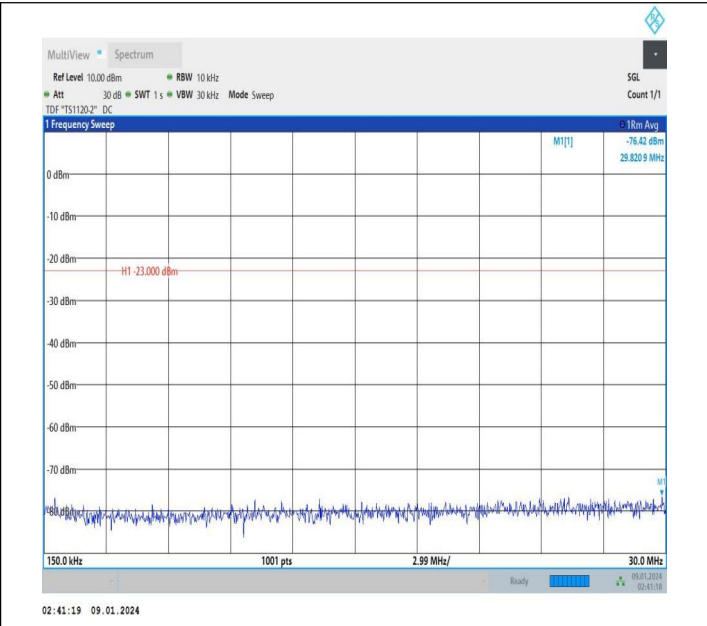

Band13_5MHz_QPSK_23255_25RB#0_0.15~30_0.15~30
0