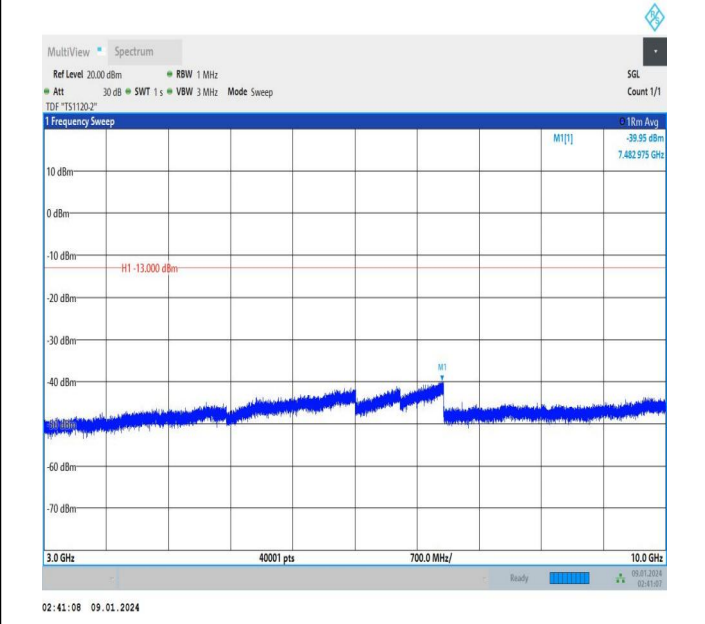

Band13\_5MHz\_16QAM\_23255\_1RB#24\_0.15~30\_0.15~30

Band13\_5MHz\_16QAM\_23255\_1RB#24\_30~1000\_30~1000

Band13\_5MHz\_16QAM\_23255\_1RB#24\_1000~3000\_1000~3000

Band13\_5MHz\_16QAM\_23255\_1RB#24\_3000~10000\_3000~10000