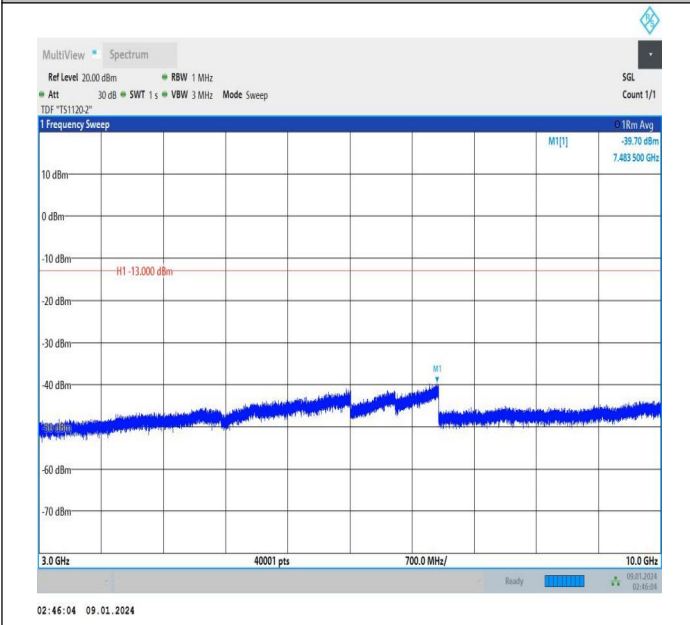

Band13_10MHz_QPSK_23230_50RB#0_3000~10000_3000~10000