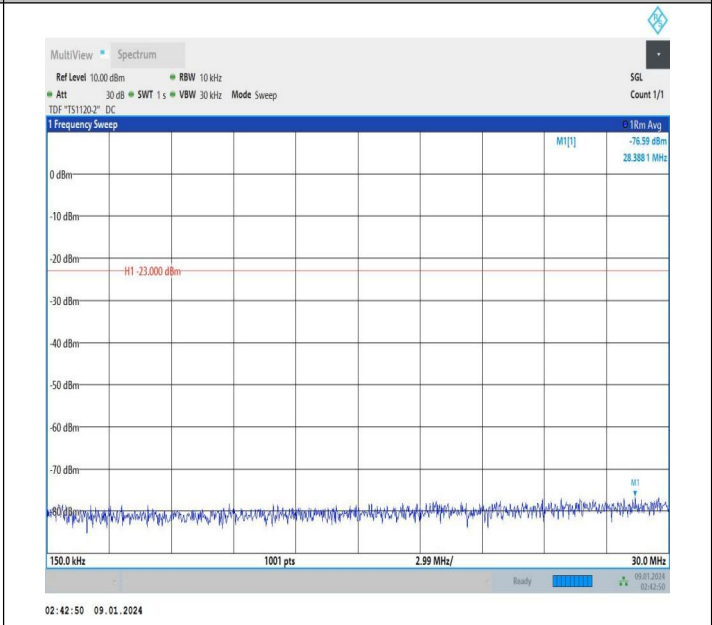

Band13_10MHz_QPSK_23230_1RB#0_0.15~30_0.15~30