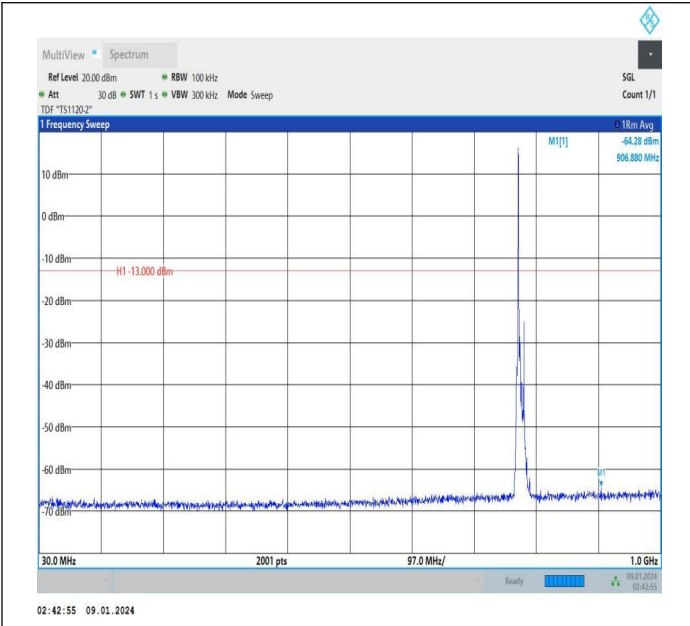

Band13\_5MHz\_16QAM\_23255\_25RB#0\_1000~3000\_1000~3000

Band13\_5MHz\_16QAM\_23255\_25RB#0\_3000~10000\_3000~10000

Band13\_10MHz\_QPSK\_23230\_1RB#0\_0.009~0.15\_0.009~0.15

Band13\_10MHz\_QPSK\_23230\_1RB#0\_0.15~30\_0.15~30