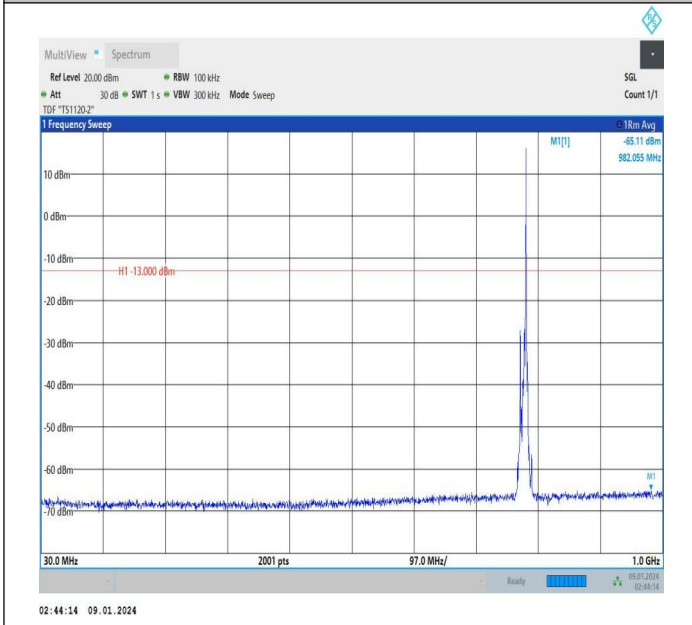

Band13_10MHz_QPSK_23230_1RB#49_30~1000_30~1000