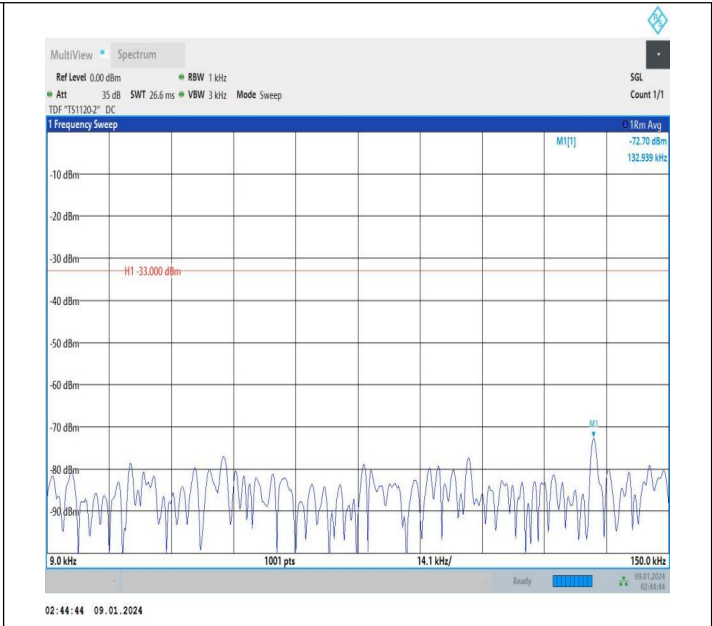

Band13_10MHz_16QAM_23230_1RB#49_0.009~0.15_0.009~0.15