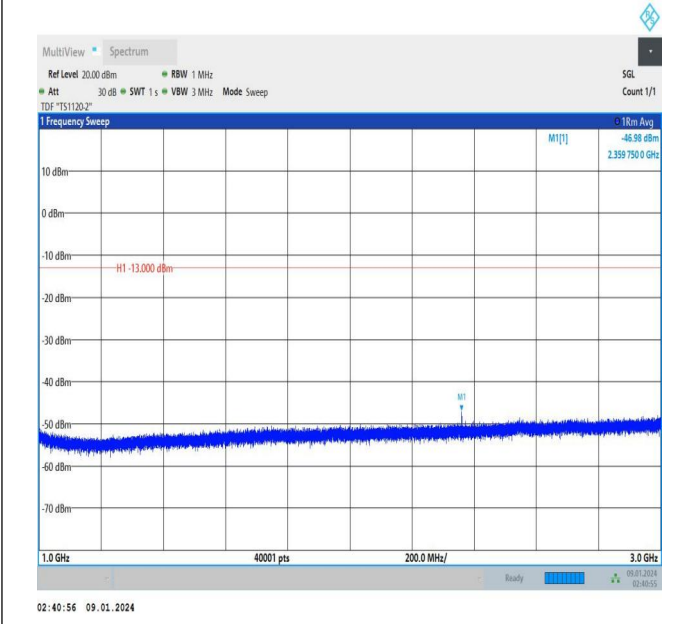

Band13\_5MHz\_16QAM\_23255\_1RB#24\_0.15~30\_0.15~30

Band13\_5MHz\_16QAM\_23255\_1RB#24\_30~1000\_30~1000

Band13\_5MHz\_16QAM\_23255\_1RB#24\_1000~3000\_1000~3000

Band13\_5MHz\_16QAM\_23255\_1RB#24\_3000~10000\_3000~10000