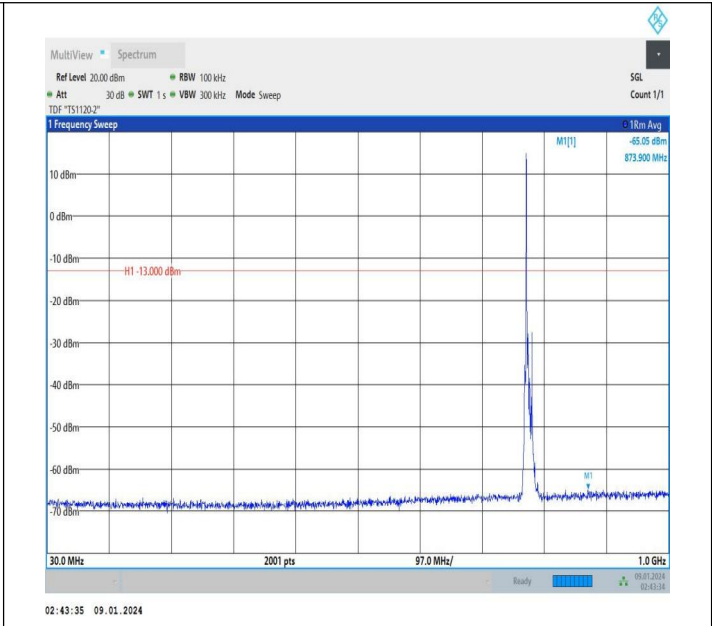

Band13_10MHz_16QAM_23230_1RB#0_30~1000_30~1000