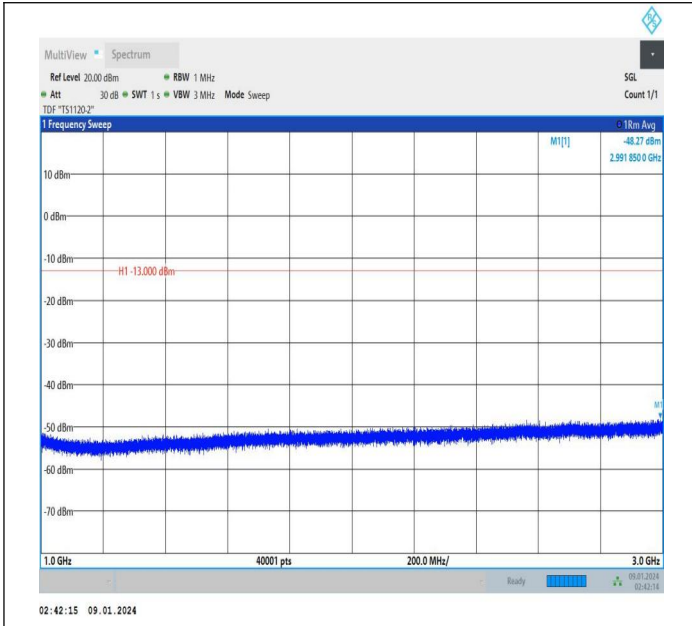

Band13\_5MHz\_QPSK\_23255\_25RB#0\_3000~10000\_3000~10000

Band13\_5MHz\_16QAM\_23255\_25RB#0\_0.009~0.15\_0.009~0.15

Band13\_5MHz\_16QAM\_23255\_25RB#0\_0.15~30\_0.15~30

Band13\_5MHz\_16QAM\_23255\_25RB#0\_30~1000\_30~1000