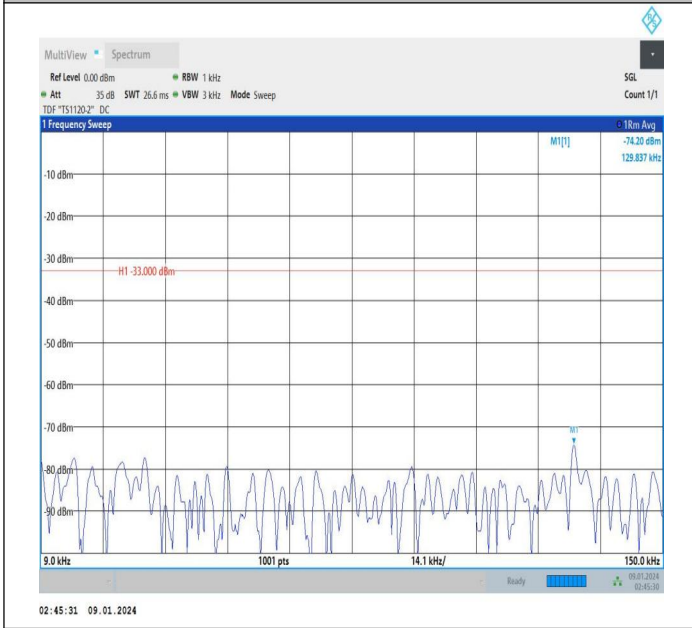

Band13_10MHz_QPSK_23230_50RB#0_0.009~0.15_0.009~0.15