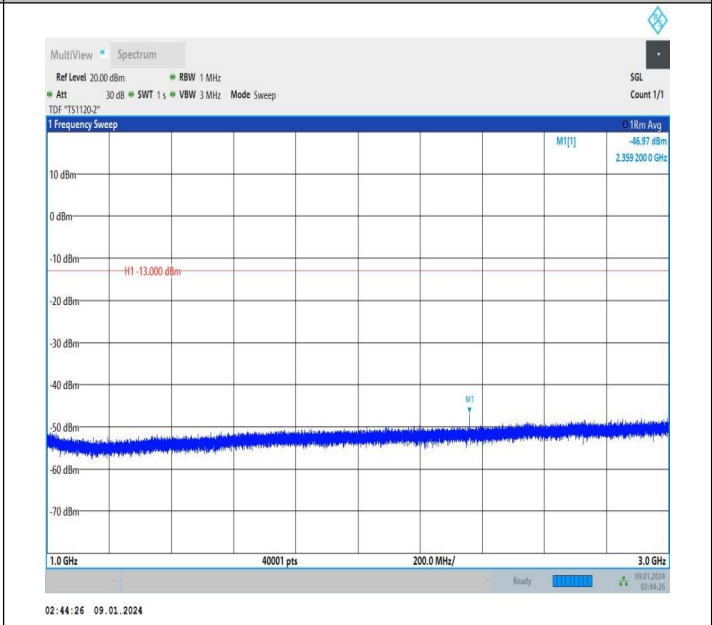

Band13_10MHz_QPSK_23230_1RB#49_1000~3000_1000~3000
00