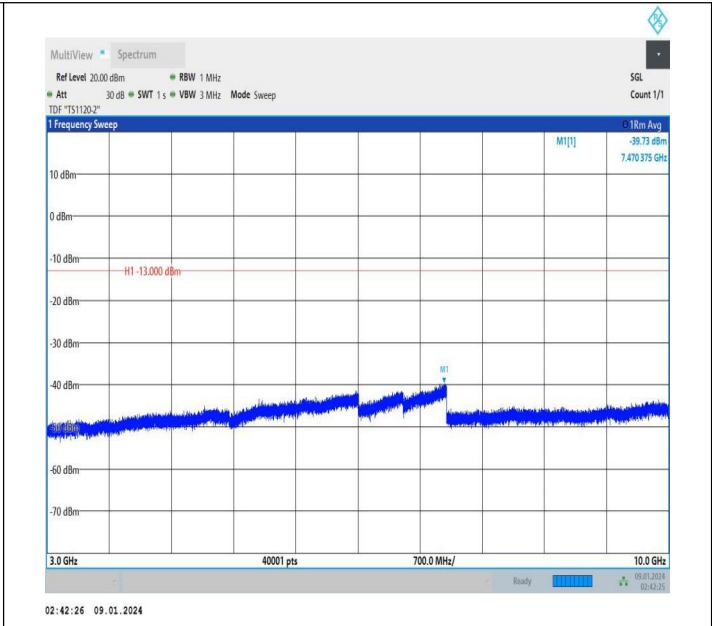

Band13_5MHz_16QAM_23255_25RB#0_3000~10000_3000~10000