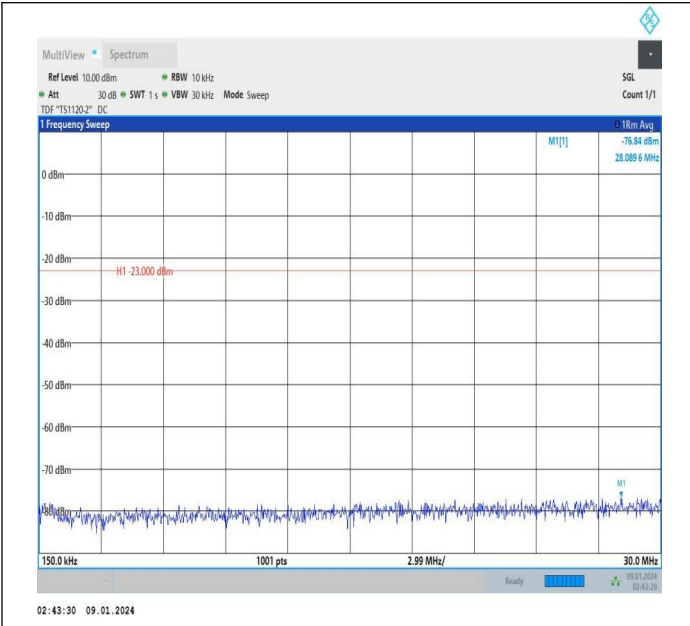

Band13\_10MHz\_QPSK\_23230\_1RB#0\_30~1000\_30~1000

Band13\_10MHz\_QPSK\_23230\_1RB#0\_1000~3000\_1000~300  
0

Band13\_10MHz\_QPSK\_23230\_1RB#0\_3000~10000\_3000~10000  
0000

Band13\_10MHz\_16QAM\_23230\_1RB#0\_0.009~0.15\_0.009~0.15  
15