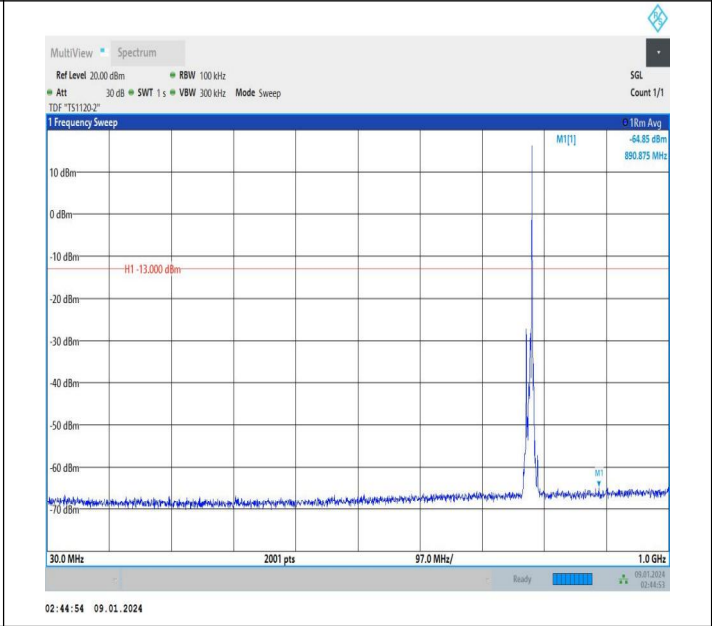

Band13_10MHz_16QAM_23230_1RB#49_30~1000_30~1000