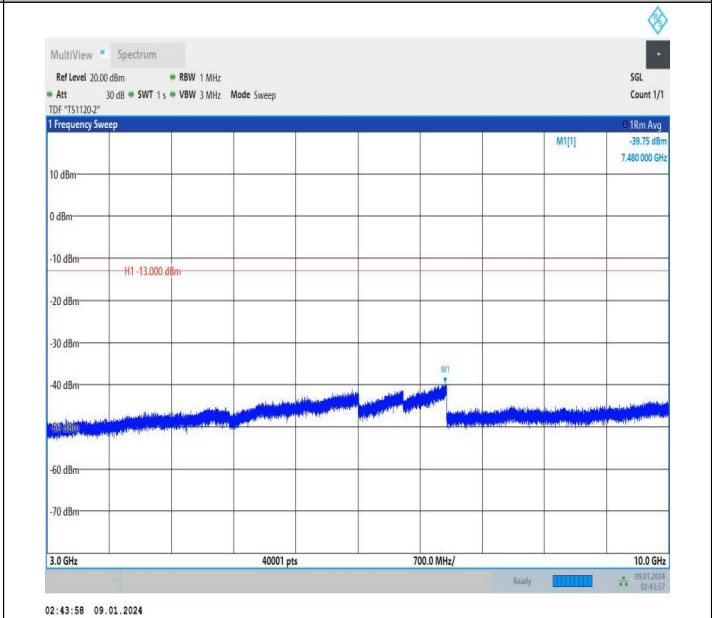

Band13_10MHz_16QAM_23230_1RB#0_3000~10000_3000~10000