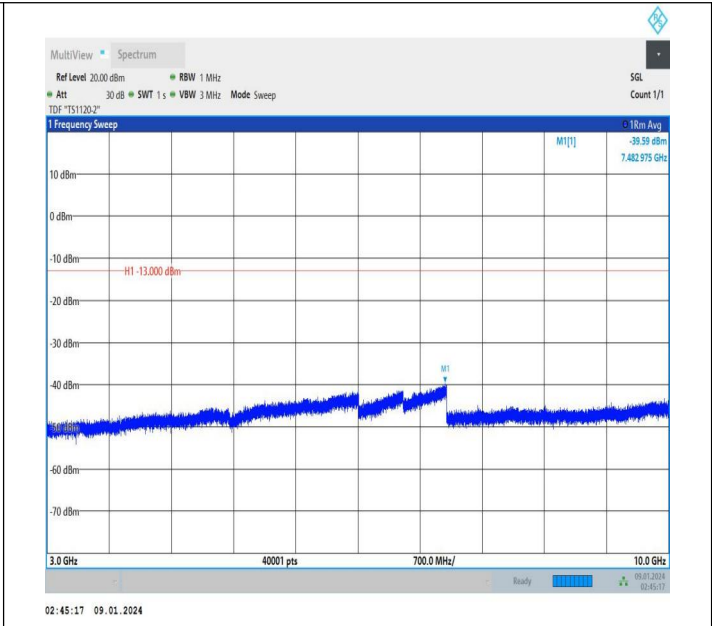

Band13_10MHz_16QAM_23230_1RB#49_3000~10000_3000~10000