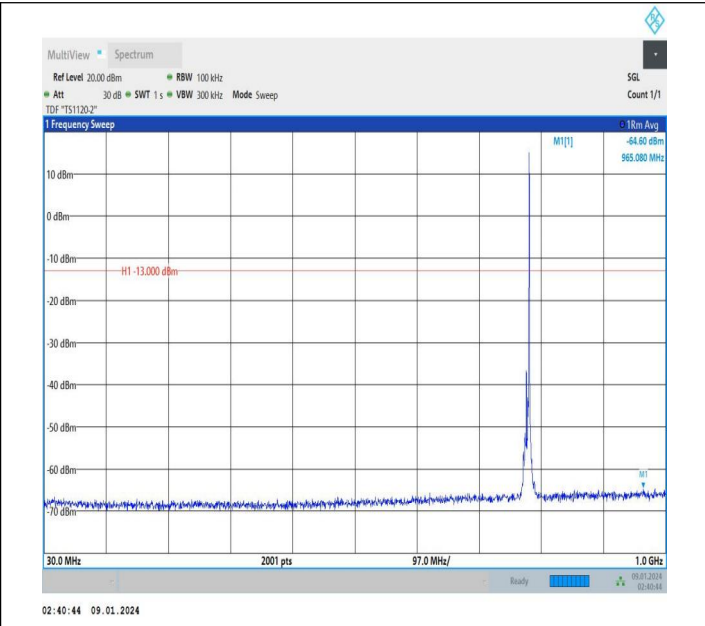

Band13\_5MHz\_16QAM\_23255\_1RB#24\_0.15~30\_0.15~30

Band13\_5MHz\_16QAM\_23255\_1RB#24\_30~1000\_30~1000

Band13\_5MHz\_16QAM\_23255\_1RB#24\_1000~3000\_1000~3000

Band13\_5MHz\_16QAM\_23255\_1RB#24\_3000~10000\_3000~10000