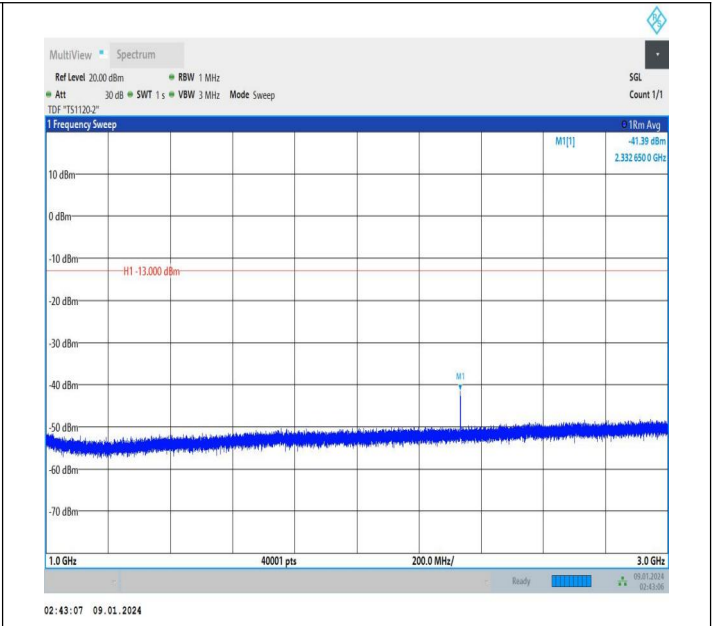

Band13_10MHz_QPSK_23230_1RB#0_1000~3000_1000~300
0