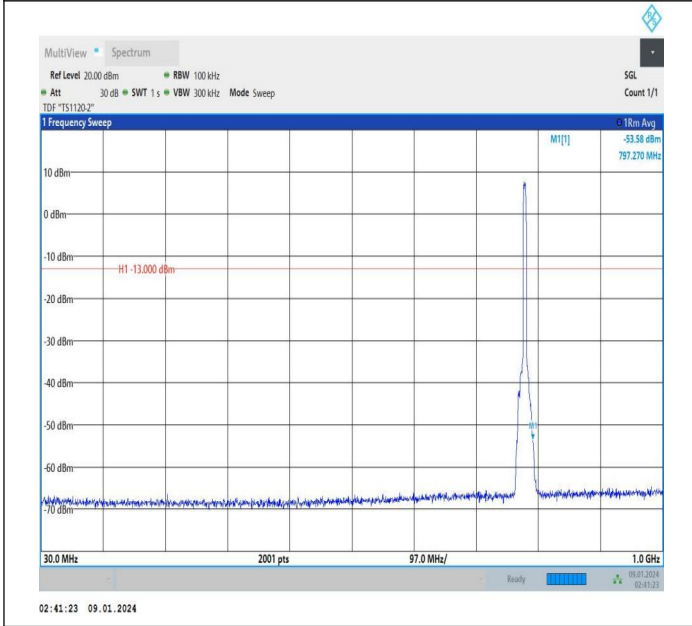

000

0000

Band13\_5MHz\_QPSK\_23255\_25RB#0\_0.009~0.15\_0.009~0.15  
 15

Band13\_5MHz\_QPSK\_23255\_25RB#0\_0.15~30\_0.15~30  
 0

Band13\_5MHz\_QPSK\_23255\_25RB#0\_30~1000\_30~1000  
 0

Band13\_5MHz\_QPSK\_23255\_25RB#0\_1000~3000\_1000~3000  
 0