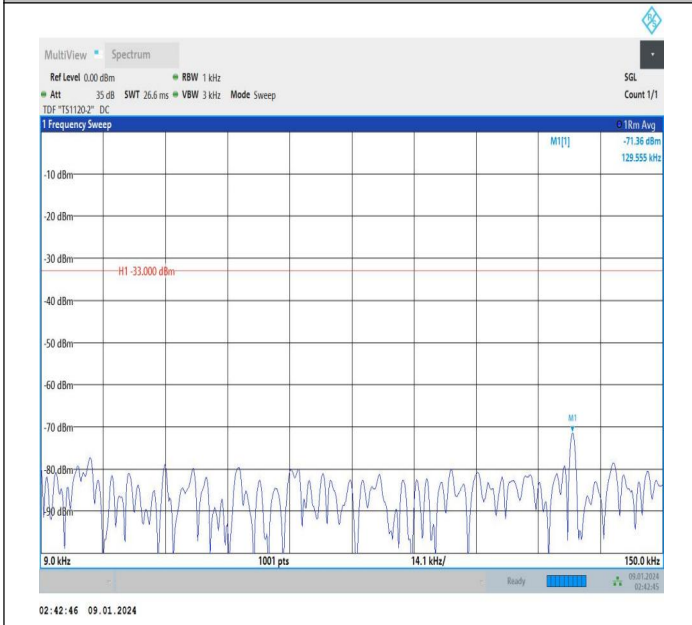

Band13_10MHz_QPSK_23230_1RB#0_0.009~0.15_0.009~0.15