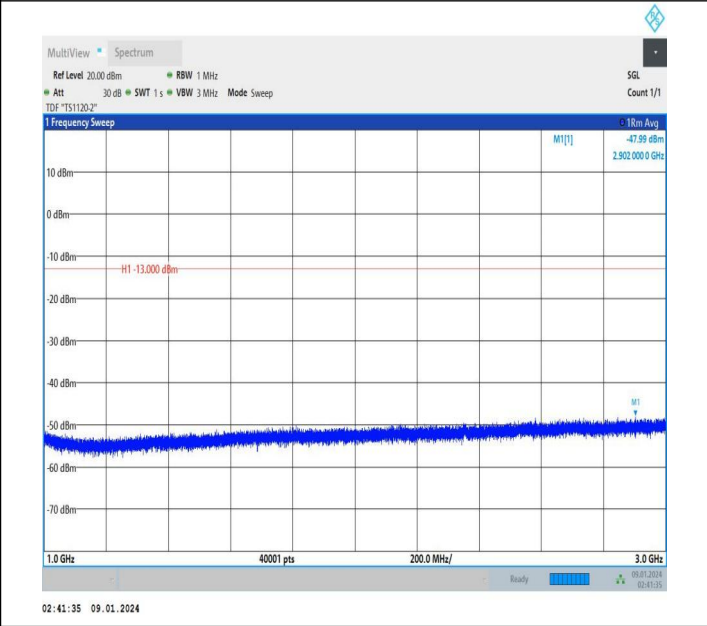

000

0000

Band13\_5MHz\_QPSK\_23255\_25RB#0\_0.009~0.15\_0.009~0.15  
 15

Band13\_5MHz\_QPSK\_23255\_25RB#0\_0.15~30\_0.15~30  
 0

Band13\_5MHz\_QPSK\_23255\_25RB#0\_30~1000\_30~1000  
 0

Band13\_5MHz\_QPSK\_23255\_25RB#0\_1000~3000\_1000~3000  
 0