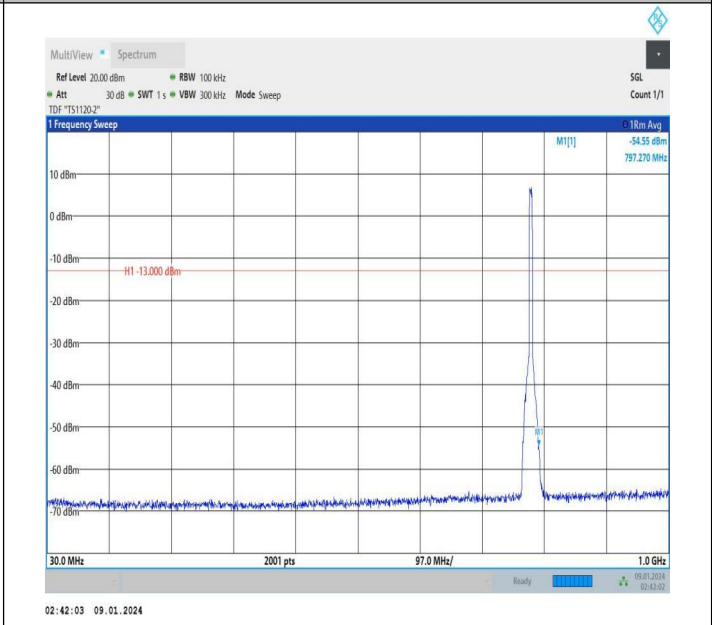

Band13_5MHz_16QAM_23255_25RB#0_30~1000_30~1000