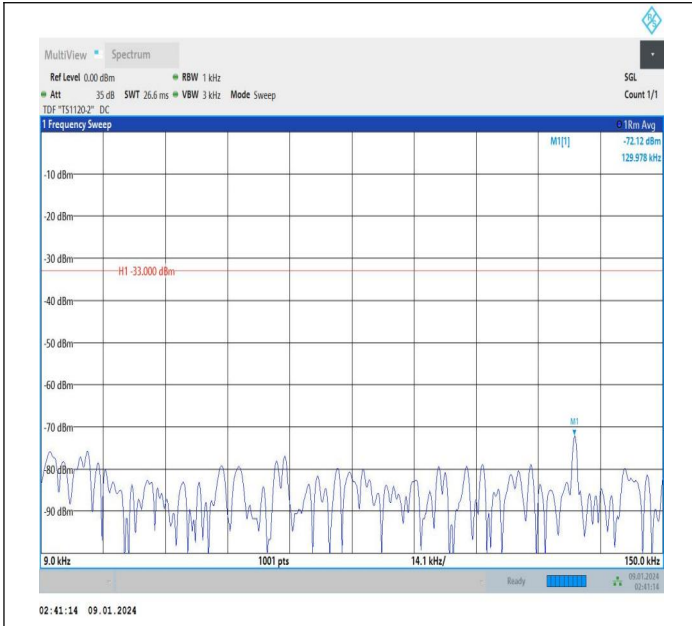

Band13_5MHz_QPSK_23255_25RB#0_0.009~0.15_0.009~0.15
15