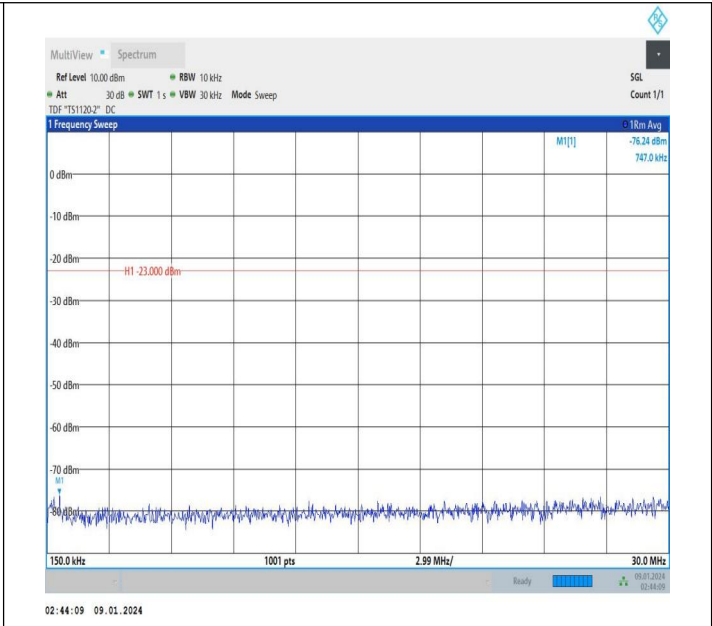

Band13_10MHz_QPSK_23230_1RB#49_0.15~30_0.15~30