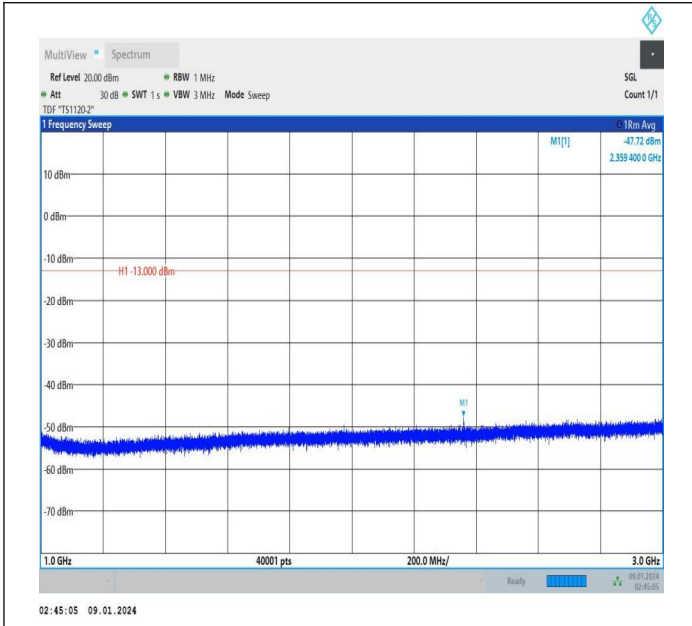

Band13\_10MHz\_QPSK\_23230\_1RB#49\_3000~10000\_3000~10000

Band13\_10MHz\_16QAM\_23230\_1RB#49\_0.009~0.15\_0.009~0.15

Band13\_10MHz\_16QAM\_23230\_1RB#49\_0.15~30\_0.15~30

Band13\_10MHz\_16QAM\_23230\_1RB#49\_30~1000\_30~1000