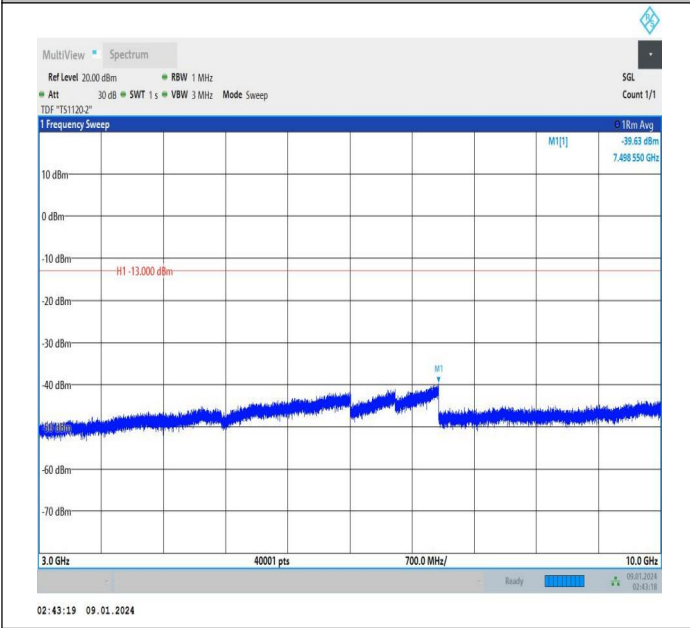

Band13_10MHz_QPSK_23230_1RB#0_3000~10000_3000~10000
0000