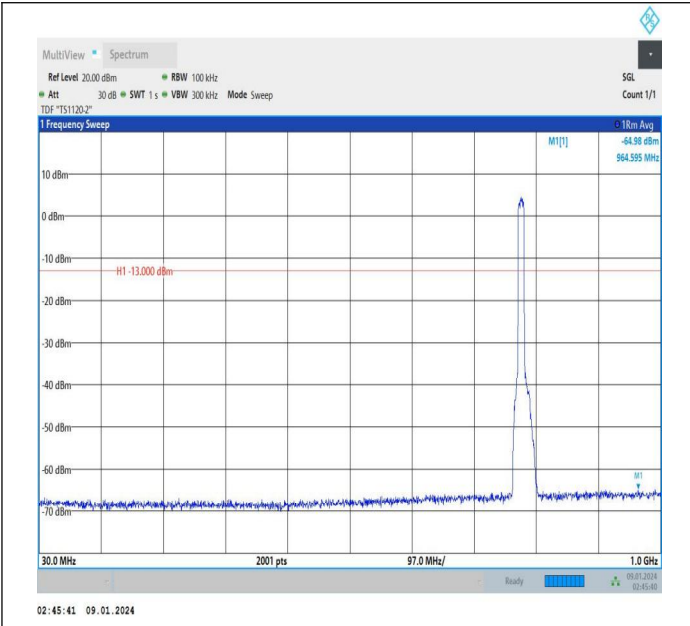

Band13\_10MHz\_16QAM\_23230\_1RB#49\_1000~3000\_1000~3000

Band13\_10MHz\_16QAM\_23230\_1RB#49\_3000~10000\_3000~10000

Band13\_10MHz\_QPSK\_23230\_50RB#0\_0.009~0.15\_0.009~0.15

Band13\_10MHz\_QPSK\_23230\_50RB#0\_0.15~30\_0.15~30