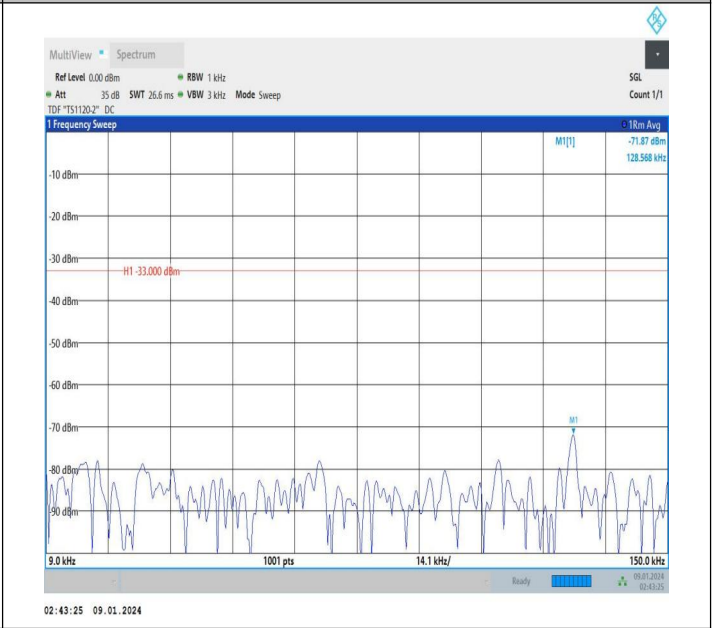

Band13_10MHz_16QAM_23230_1RB#0_0.009~0.15_0.009~0.15
15