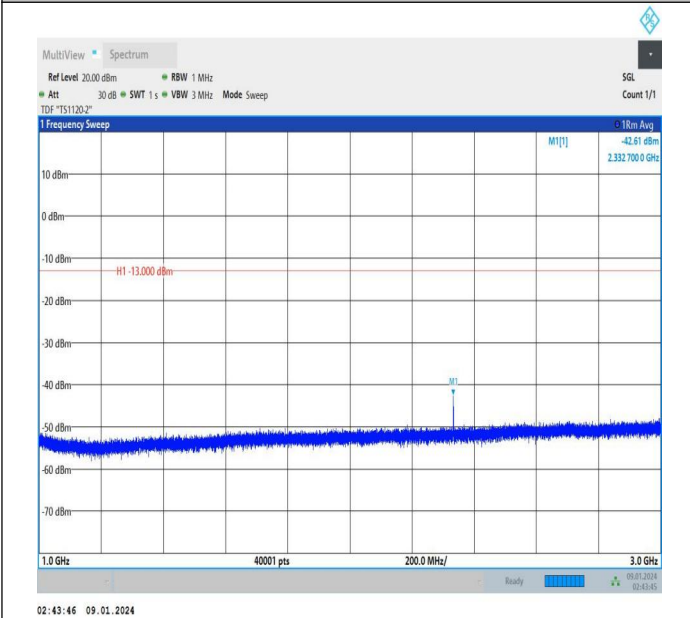

Band13_10MHz_16QAM_23230_1RB#0_1000~3000_1000~3000