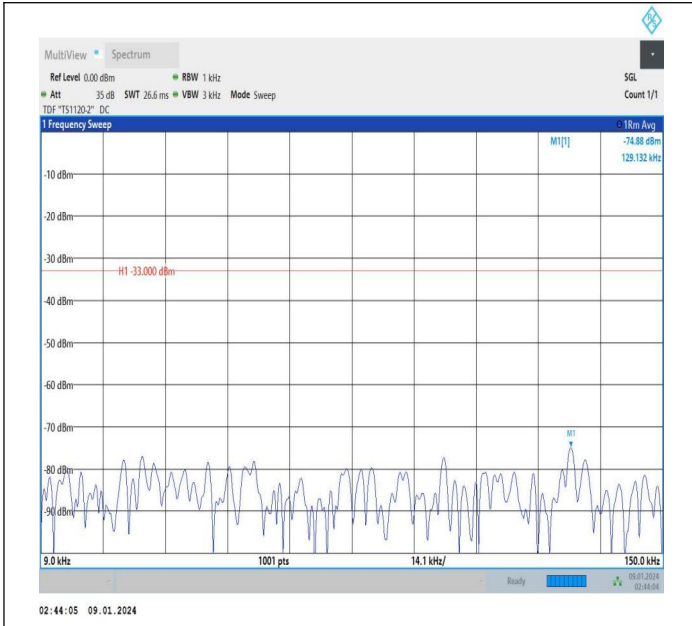

Band13\_10MHz\_16QAM\_23230\_1RB#0\_0.15~30\_0.15~30

Band13\_10MHz\_16QAM\_23230\_1RB#0\_30~1000\_30~1000

Band13\_10MHz\_16QAM\_23230\_1RB#0\_1000~3000\_1000~3000

Band13\_10MHz\_16QAM\_23230\_1RB#0\_3000~10000\_3000~10000