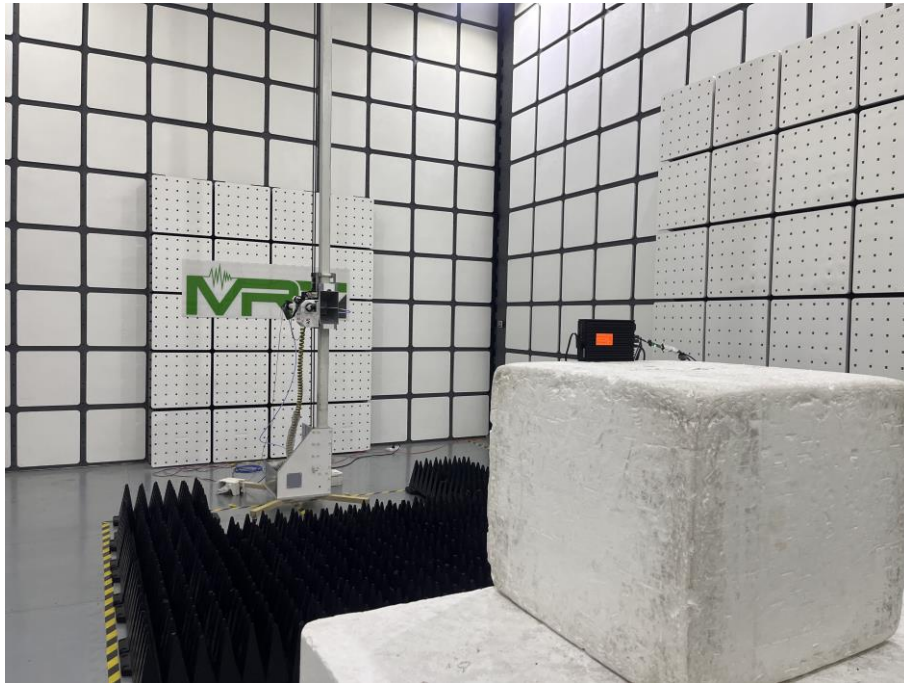

RF Test Setup Photograph

Description: Radiated Spurious Emissions Test Setup for 9kHz ~ 30MHz

Description: Radiated Spurious Emissions Test Setup for 30MHz ~ 1GHz

Description: Radiated Spurious Emissions Test Setup for 1GHz ~ 18GHz

Description: Radiated Spurious Emissions Test Setup for 18GHz ~ 40GHz

Description: Conducted Test Setup