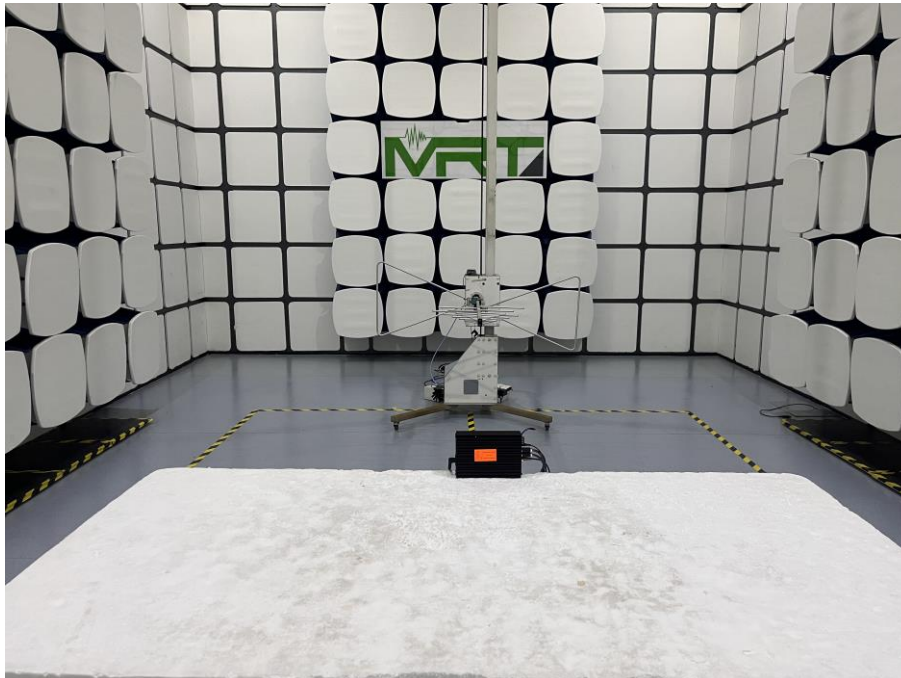

RF Test Setup Photograph

Description: Radiated Spurious Emissions Test Setup for 9kHz ~ 30MHz

Description: Radiated Spurious Emissions Test Setup for 30MHz ~ 1GHz

Description: Radiated Spurious Emissions Test Setup for 1GHz ~ 18GHz

Description: Radiated Spurious Emissions Test Setup for 18GHz ~ 40GHz

Description: Conducted Test Setup