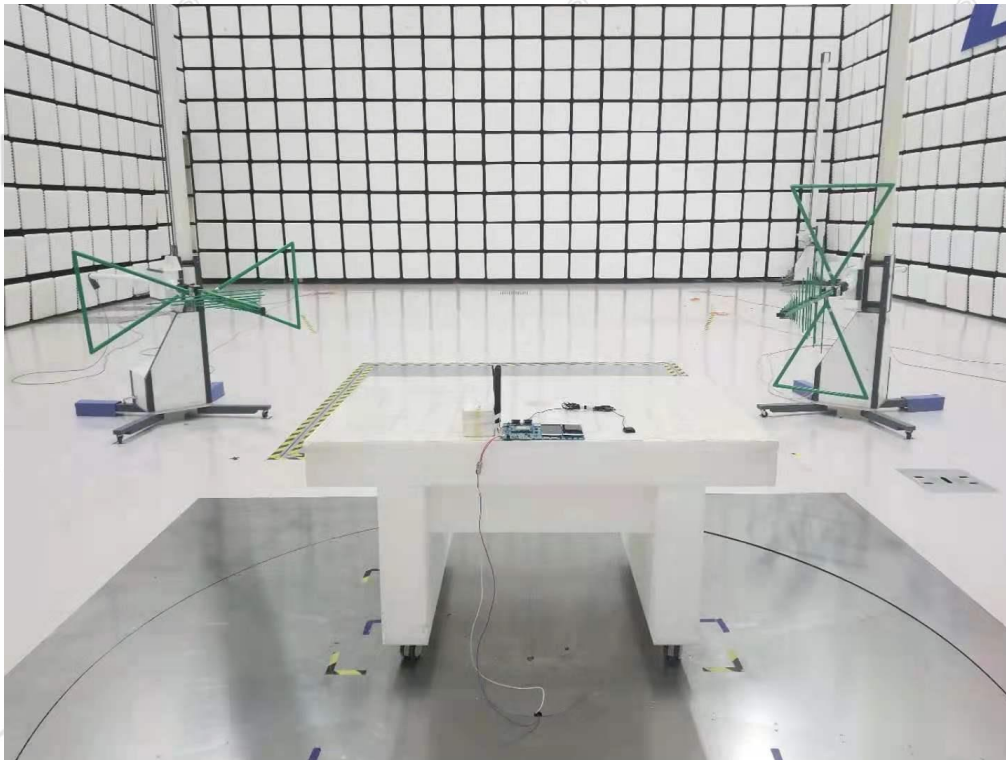

### 8. Test setup photograph——PCE

Test setup of Tianjin Dongdian Testing Service Co., Ltd.

Radiated emission: 30MHz-1GHz

Radiated emission: Above 1GHz

Radiated emission: Above 1GHz

**END OF REPORT**