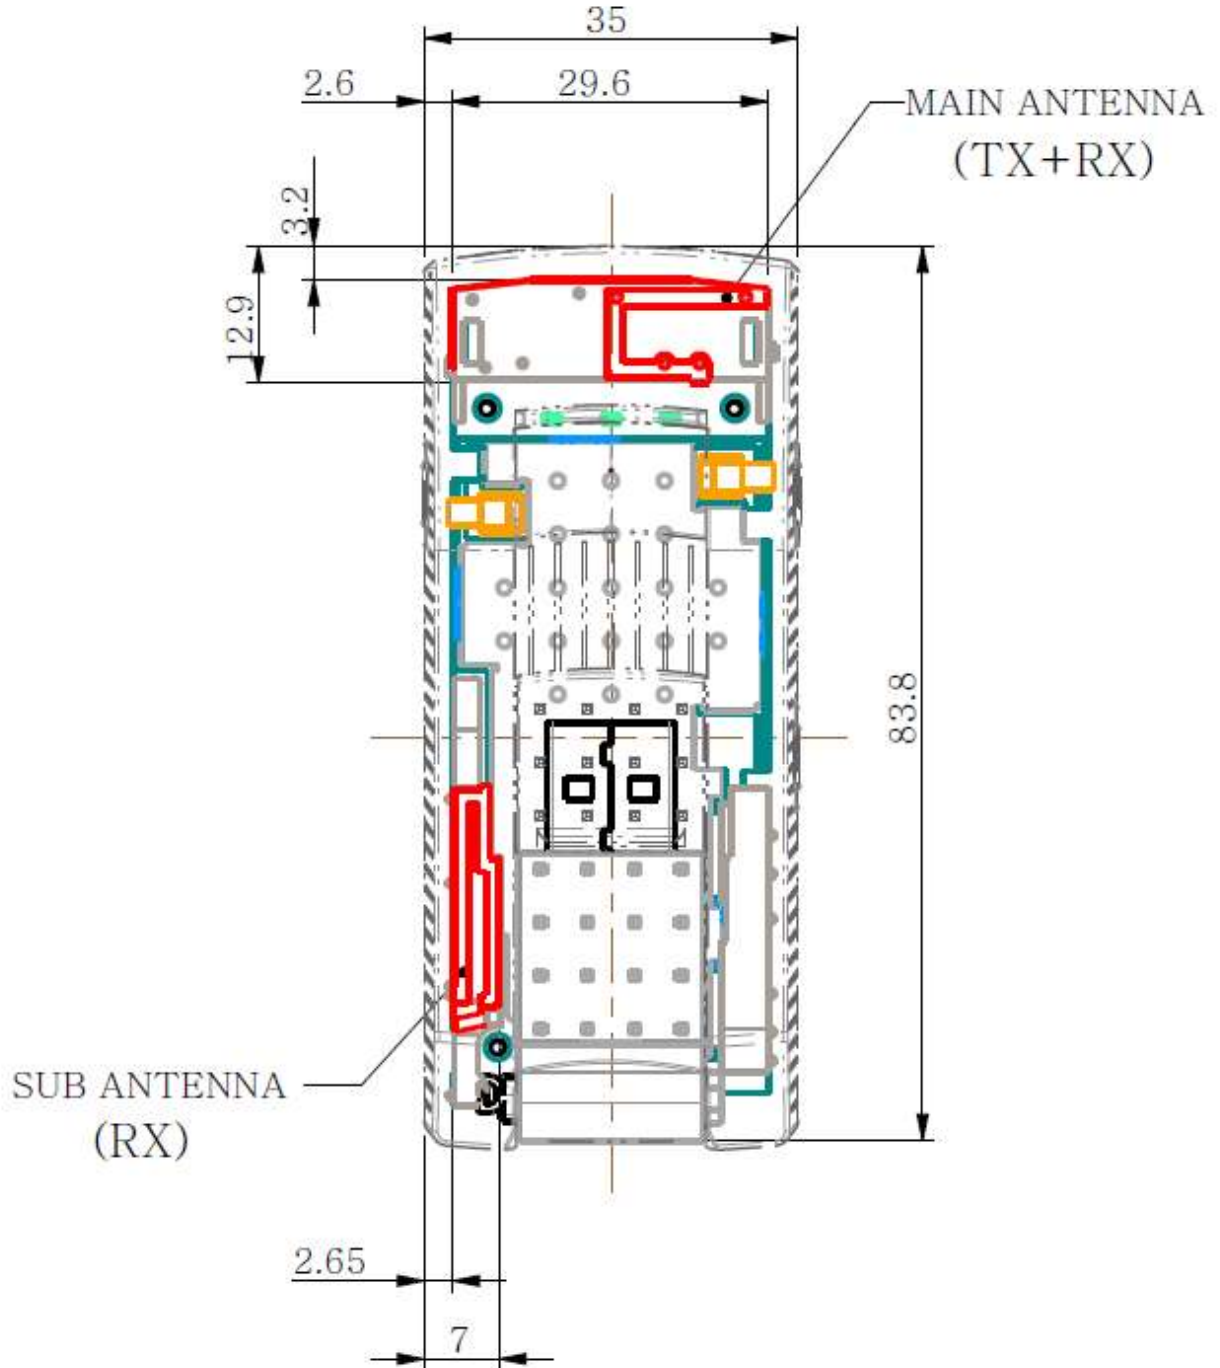

Antenna and Device Information

SAR Test Setup Photographs

■ **Test Setup Photo (Body All)**

■ **Test Setup Photo (Horizontal Down - USB Cable)**

[Distance of 0.5 cm from the EUT]

■ **Test Setup Photo (Horizontal Up – Laptop)**

[Distance of 0.5 cm from the EUT]

■ **Test Setup Photo (Top – Laptop)**

[Distance of 0.5 cm from the EUT]

■ **Test Setup Photo (Vertical Back – Laptop)**

[Distance of 0.5 cm from the EUT]

■ **Test Setup Photo (Vertical Front - USB Cable)**

[Distance of 0.5 cm from the EUT]