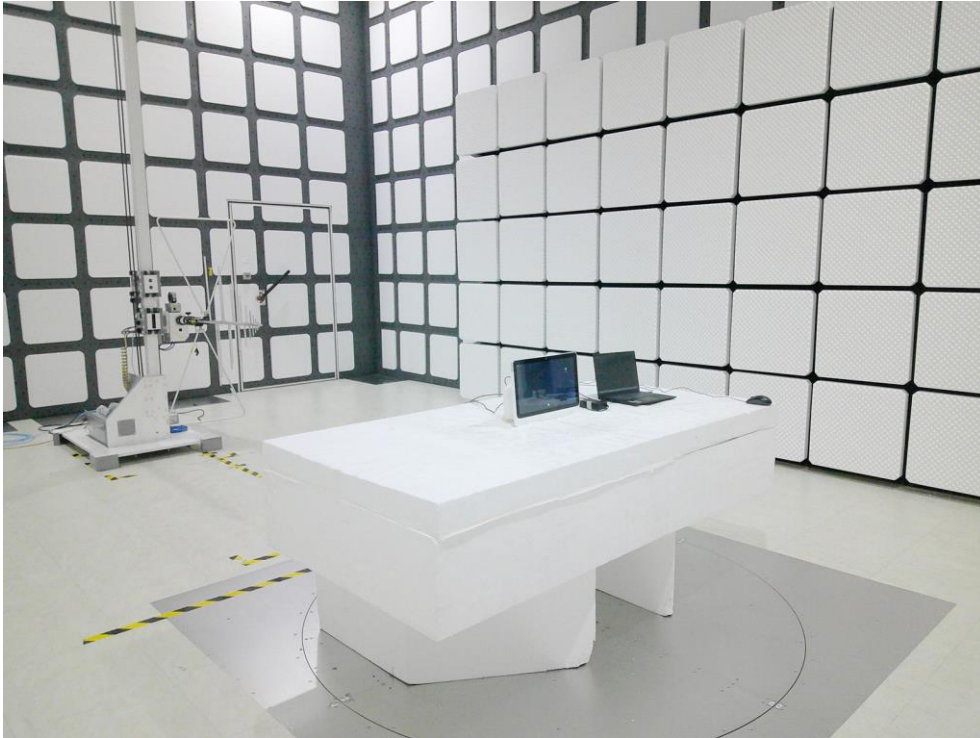

BT/BLE & Wi-Fi 2.4GHz/5GHz Test Photograph

Description: Front View of Conducted Emission Test Setup

Description: Back View of Conducted Emission Test Setup

Description: Radiated Emission Test Setup for 30MHz~1GHz -Adapter

Description: Radiated Emission Test Setup for 30MHz~1GHz -PoE

Description: Radiated Emission Test Setup for 1GHz~18GHz

Description: Radiated Emission Test Setup for 18GHz~40GHz

Description: Conducted Emission Test Setup

NFC 13.56MHz Test Photograph

Description: Front View of Conducted Emission Test Setup

Description: Back View of Conducted Emission Test Setup

Description: Radiated Emission Test Setup for below 30MHz

Description: Radiated Emission Test Setup for above 30MHz -Adapter

Description: Radiated Emission Test Setup for above 30MHz -PoE