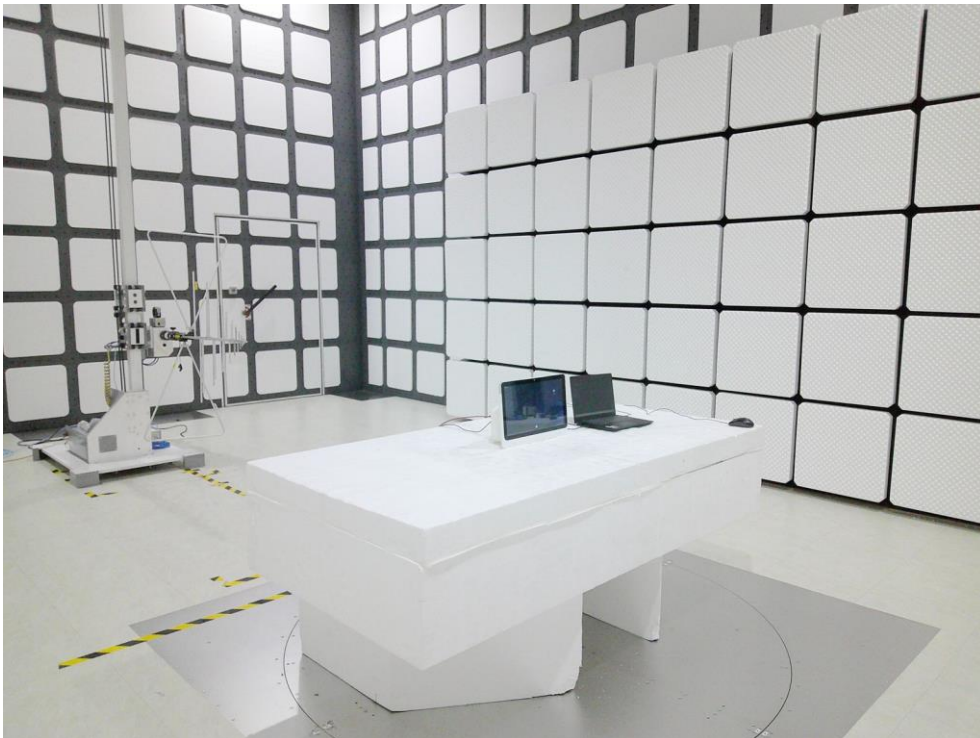

BT/BLE & Wi-Fi 2.4GHz/5GHz Test Photograph

Description: Front View of Conducted Emission Test Setup

Description: Back View of Conducted Emission Test Setup

Description: Radiated Emission Test Setup for 30MHz~1GHz -Adapter

Description: Radiated Emission Test Setup for 30MHz~1GHz -PoE

Description: Radiated Emission Test Setup for 1GHz~18GHz

Description: Radiated Emission Test Setup for 18GHz~40GHz

Description: Conducted Emission Test Setup

NFC 13.56MHz Test Photograph

Description: Front View of Conducted Emission Test Setup

Description: Back View of Conducted Emission Test Setup

Description: Radiated Emission Test Setup for below 30MHz

Description: Radiated Emission Test Setup for above 30MHz -Adapter

Description: Radiated Emission Test Setup for above 30MHz -PoE