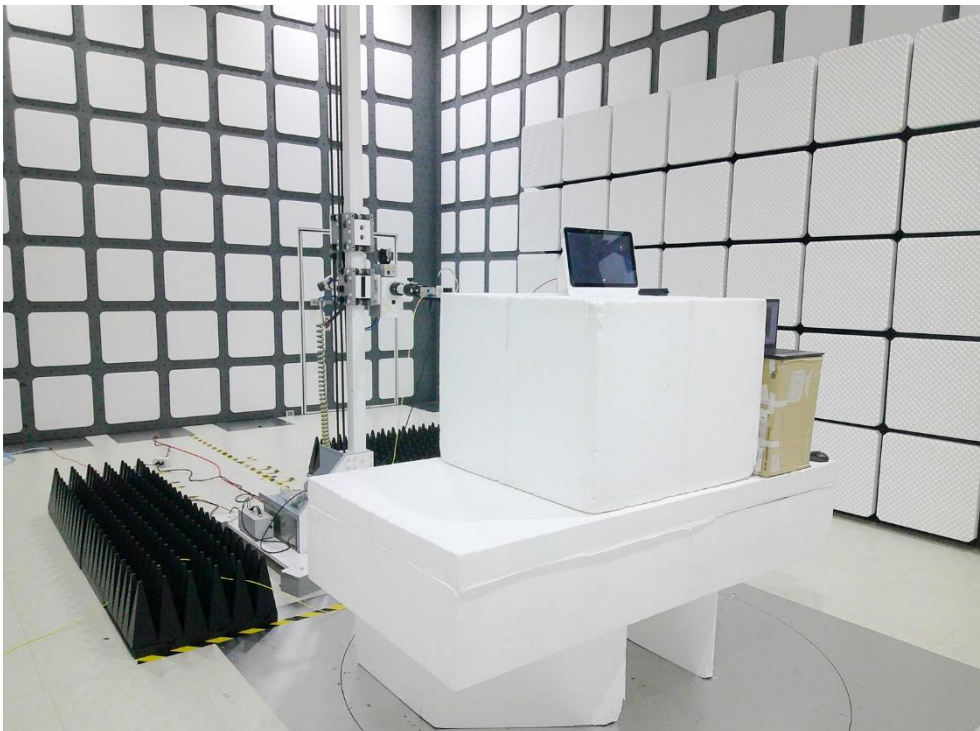

BT/BLE & Wi-Fi 2.4GHz/5GHz Test Photograph

Description: Front View of Conducted Emission Test Setup

Description: Back View of Conducted Emission Test Setup

Description: Radiated Emission Test Setup for 30MHz~1GHz -Adapter

Description: Radiated Emission Test Setup for 30MHz~1GHz -PoE

Description: Radiated Emission Test Setup for 1GHz~18GHz

Description: Radiated Emission Test Setup for 18GHz~40GHz

Description: Conducted Emission Test Setup

NFC 13.56MHz Test Photograph

Description: Front View of Conducted Emission Test Setup

Description: Back View of Conducted Emission Test Setup

Description: Radiated Emission Test Setup for below 30MHz

Description: Radiated Emission Test Setup for above 30MHz -Adapter

Description: Radiated Emission Test Setup for above 30MHz -PoE