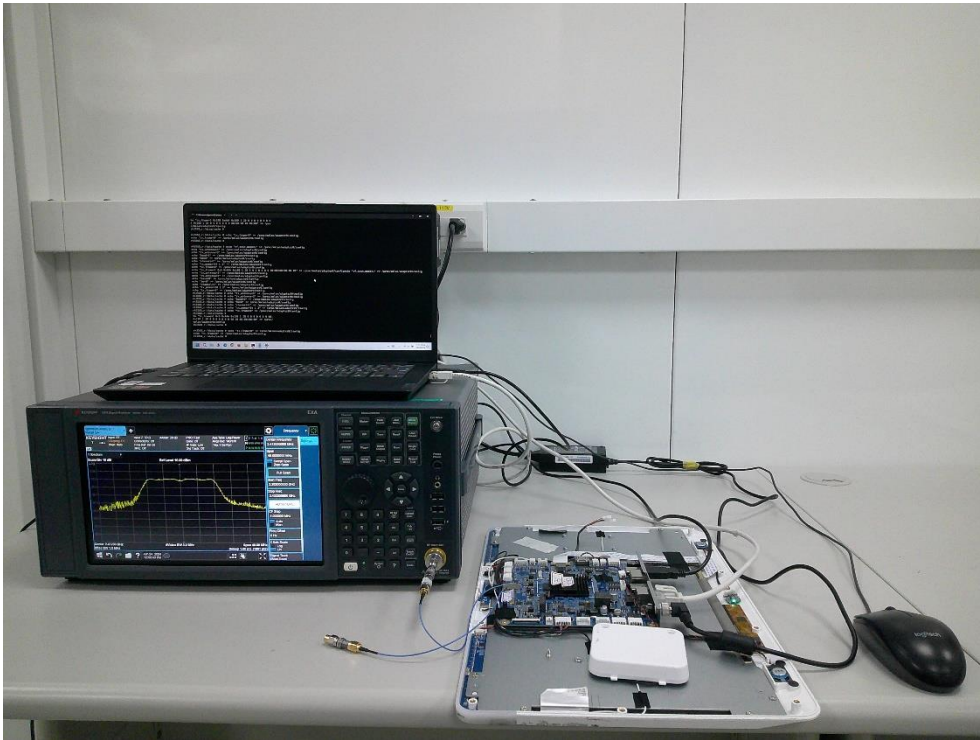

BT/BLE & Wi-Fi 2.4GHz/5GHz Test Photograph

Description: Front View of Conducted Emission Test Setup

Description: Back View of Conducted Emission Test Setup

Description: Radiated Emission Test Setup for 30MHz~1GHz -Adapter

Description: Radiated Emission Test Setup for 30MHz~1GHz -PoE

Description: Radiated Emission Test Setup for 1GHz~18GHz

Description: Radiated Emission Test Setup for 18GHz~40GHz

Description: Conducted Emission Test Setup

NFC 13.56MHz Test Photograph

Description: Front View of Conducted Emission Test Setup

Description: Back View of Conducted Emission Test Setup

Description: Radiated Emission Test Setup for below 30MHz

Description: Radiated Emission Test Setup for above 30MHz -Adapter

Description: Radiated Emission Test Setup for above 30MHz -PoE