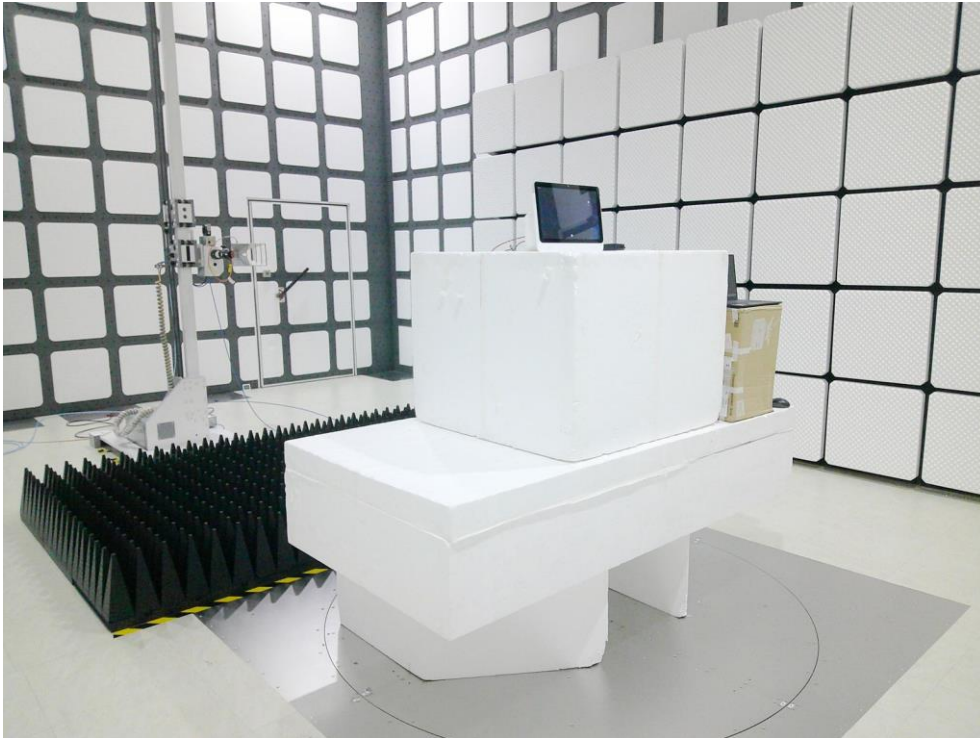

BT/BLE & Wi-Fi 2.4GHz/5GHz Test Photograph

Description: Front View of Conducted Emission Test Setup

Description: Back View of Conducted Emission Test Setup

Description: Radiated Emission Test Setup for 30MHz~1GHz -Adapter

Description: Radiated Emission Test Setup for 30MHz~1GHz -PoE

Description: Radiated Emission Test Setup for 1GHz~18GHz

Description: Radiated Emission Test Setup for 18GHz~40GHz

Description: Conducted Emission Test Setup

NFC 13.56MHz Test Photograph

Description: Front View of Conducted Emission Test Setup

Description: Back View of Conducted Emission Test Setup

Description: Radiated Emission Test Setup for below 30MHz

Description: Radiated Emission Test Setup for above 30MHz -Adapter

Description: Radiated Emission Test Setup for above 30MHz -PoE