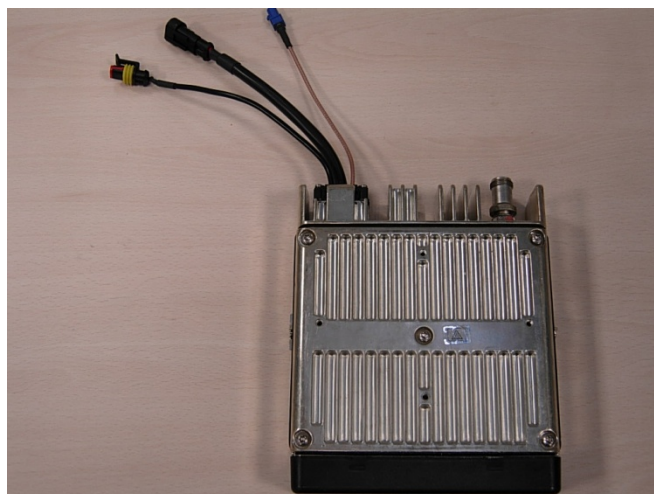

Identification: 4br-pr000312-e/1.2
Date: June 2014
Document type: Technical Product Paper

TETRA Mobile Terminal - Equipment Pictures

Page intentionally blank for back cover

TABLE OF CONTENTS

1 LABEL PICTURE	4
2 EXTERNAL PICTURES	4
3 INTERNAL PICTURES	7

TETRA Mobile Terminal - Equipment Pictures

1 LABEL PICTURE

Figure 1: Label

2 EXTERNAL PICTURES

Figure 2: Rear view

Figure 3: Top views

Figure 4: Side views

Figure 5: Bottom view