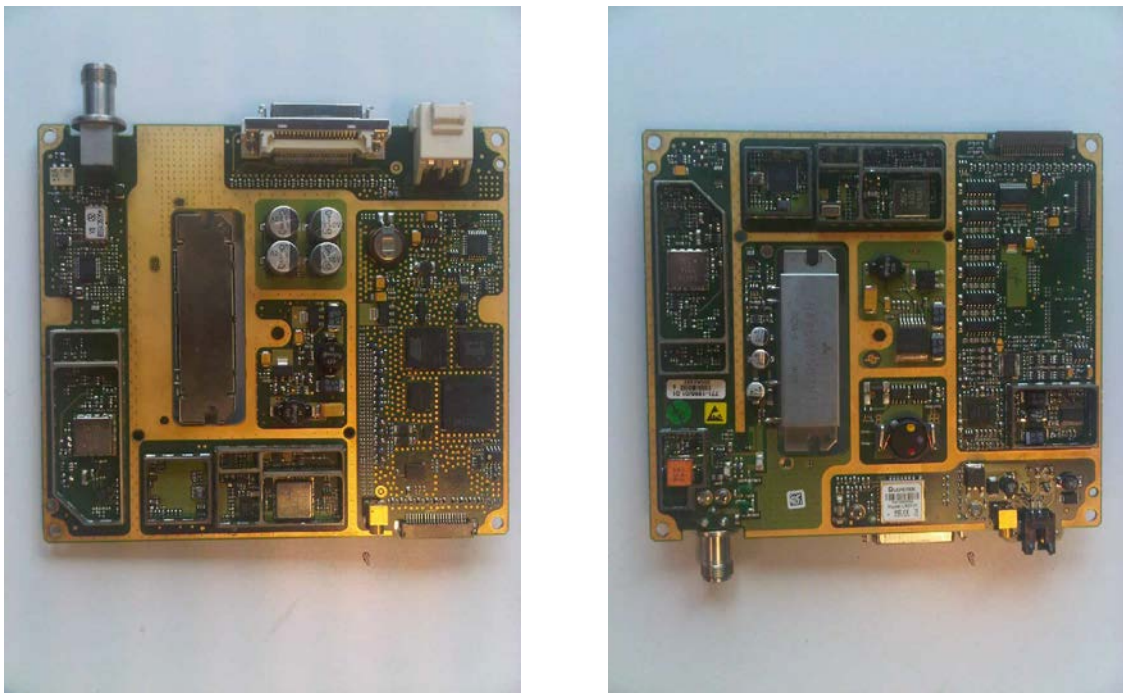

Identification: 4br-pr000312-e/1.2
Date: June 2014
Document type: Technical Product Paper

TETRA Mobile Terminal - Equipment Pictures

Page intentionally blank for back cover

TABLE OF CONTENTS

1 LABEL PICTURE	4
2 EXTERNAL PICTURES	4
3 INTERNAL PICTURES	7

LIST OF FIGURES

Figure 1: Label	4
Figure 2: Rear view.....	4
Figure 3: Top views	5
Figure 4: Side views	5
Figure 5: Bottom view	6
Figure 6: Front views	6
Figure 7: Boards Pictures	7
Figure 8: Boards Pictures without Shields.....	7

TETRA Mobile Terminal - Equipment Pictures

1 LABEL PICTURE

Figure 1: Label

2 EXTERNAL PICTURES

Figure 2: Rear view

Figure 3: Top views

Figure 4: Side views

Figure 5: Bottom view

Figure 6: Front views

3 INTERNAL PICTURES

Figure 7: Boards Pictures

Figure 8: Boards Pictures without Shields

End document