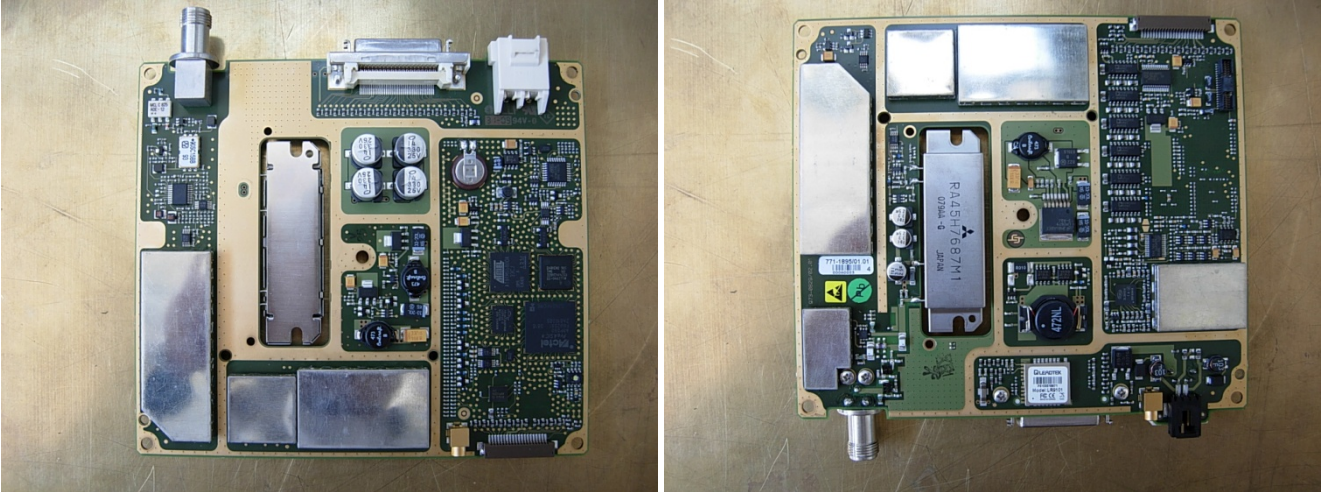

Identification: 4br-pr000312-e/1.2
Date: June 2014
Document type: Technical Product Paper

TETRA Mobile Terminal - Equipment Pictures

Page intentionally blank for back cover

TABLE OF CONTENTS

1 LABEL PICTURE	4
2 EXTERNAL PICTURES	4
3 INTERNAL PICTURES	7

TETRA Mobile Terminal - Equipment Pictures

1 LABEL PICTURE

Figure 1: Label

2 EXTERNAL PICTURES

Figure 2: Rear view

Figure 3: Top views

Figure 4: Side views

Figure 5: Bottom view

Figure 6: Front views

3 INTERNAL PICTURES

Figure 7: Boards Pictures

Figure 8: Boards Pictures without Shields

End document