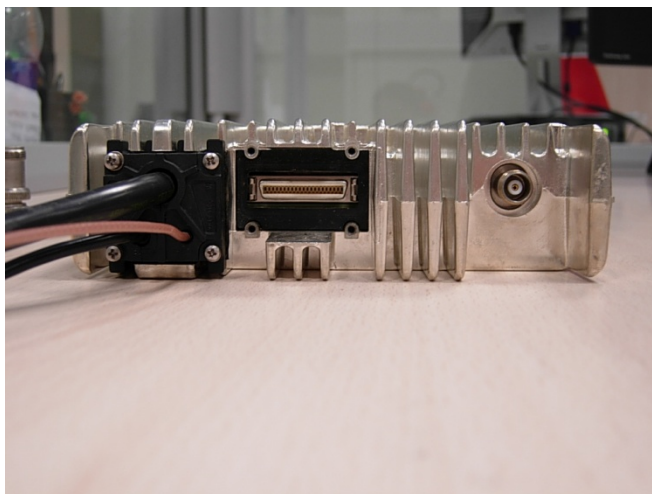

Identification: 4br-pr000312-e/1.2
Date: June 2014
Document type: Technical Product Paper

TETRA Mobile Terminal - Equipment Pictures

Page intentionally blank for back cover

TABLE OF CONTENTS

1 LABEL PICTURE	4
2 EXTERNAL PICTURES	4
3 INTERNAL PICTURES	7

LIST OF FIGURES

Figure 1: Label	4
Figure 2: Rear view.....	4
Figure 3: Top views	5
Figure 4: Side views	5
Figure 5: Bottom view	6
Figure 6: Front views	6
Figure 7: Boards Pictures	7
Figure 8: Boards Pictures without Shields.....	7

TETRA Mobile Terminal - Equipment Pictures

1 LABEL PICTURE

Figure 1: Label

2 EXTERNAL PICTURES

Figure 2: Rear view

Figure 3: Top views

Figure 4: Side views

Figure 5: Bottom view

Figure 6: Front views

3 INTERNAL PICTURES

Figure 7: Boards Pictures

Figure 8: Boards Pictures without Shields

End document