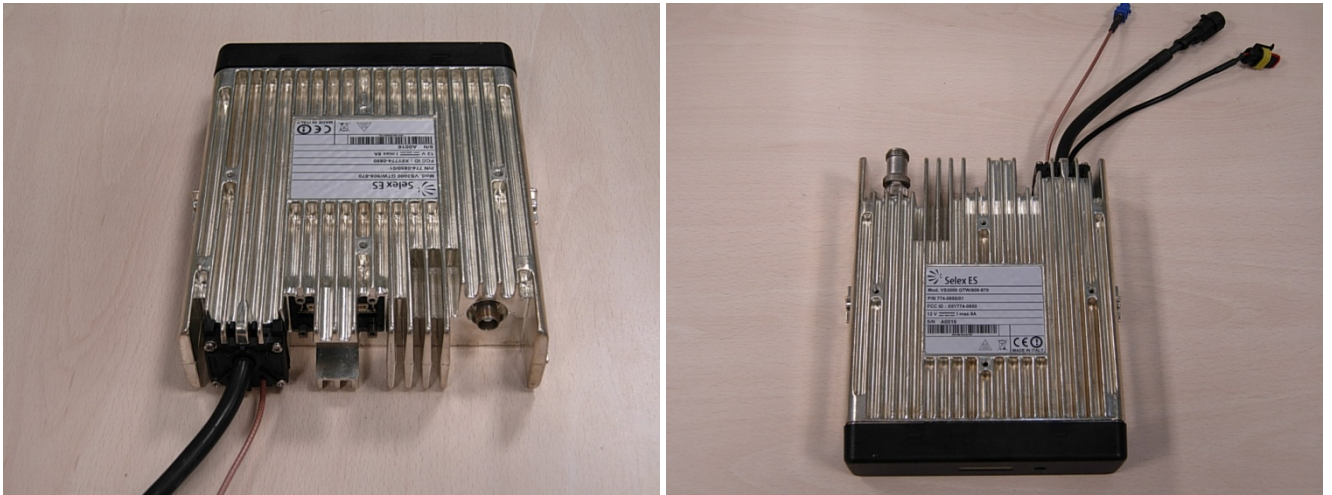

Identification: 4br-pr000312-e/1.2
Date: June 2014
Document type: Technical Product Paper

TETRA Mobile Terminal - Equipment Pictures

Page intentionally blank for back cover

TABLE OF CONTENTS

1 LABEL PICTURE	4
2 EXTERNAL PICTURES	4
3 INTERNAL PICTURES	7

TETRA Mobile Terminal - Equipment Pictures

1 LABEL PICTURE

Figure 1: Label

2 EXTERNAL PICTURES

Figure 2: Rear view

Figure 3: Top views

Figure 4: Side views

Figure 5: Bottom view