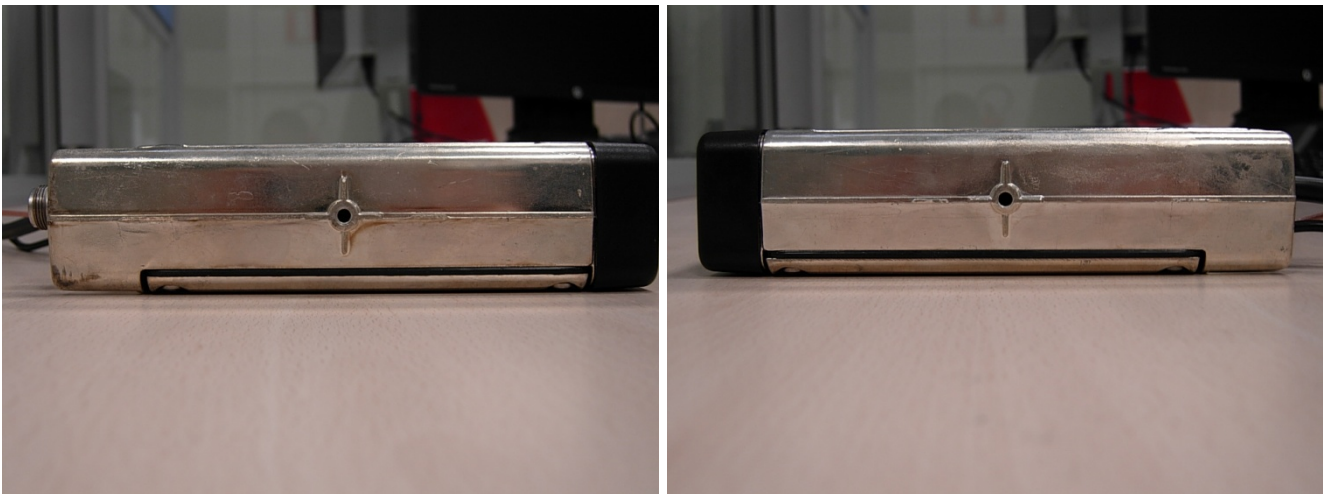

Identification: 4br-pr000312-e/1.2
Date: June 2014
Document type: Technical Product Paper

TETRA Mobile Terminal - Equipment Pictures

Page intentionally blank for back cover

TABLE OF CONTENTS

1 LABEL PICTURE	4
2 EXTERNAL PICTURES	4
3 INTERNAL PICTURES	7

TETRA Mobile Terminal - Equipment Pictures

1 LABEL PICTURE

Figure 1: Label

2 EXTERNAL PICTURES

Figure 2: Rear view

Figure 3: Top views

Figure 4: Side views

Figure 5: Bottom view