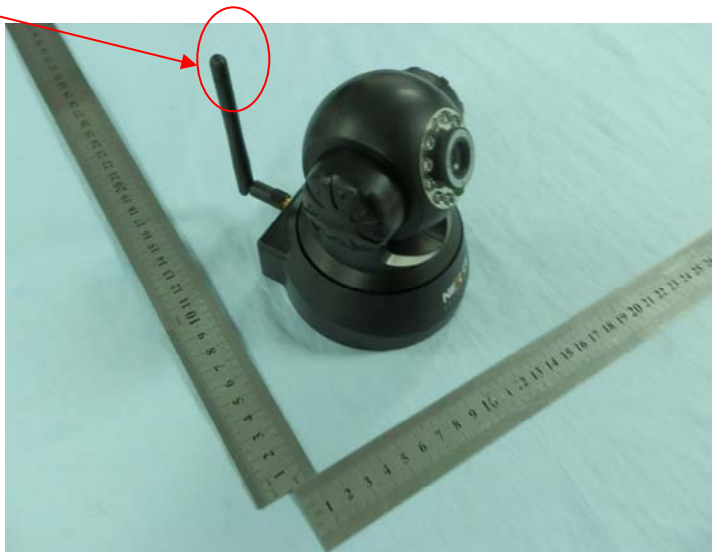

## EUT EXTERNAL PHOTOGRAPHS

EUT –View

EUT –Front View

EUT –Front View

Antenna location

**Antenna Connector: Reverse SMA Male**

## Equipment Antenna Connector: Reverse SMA Female