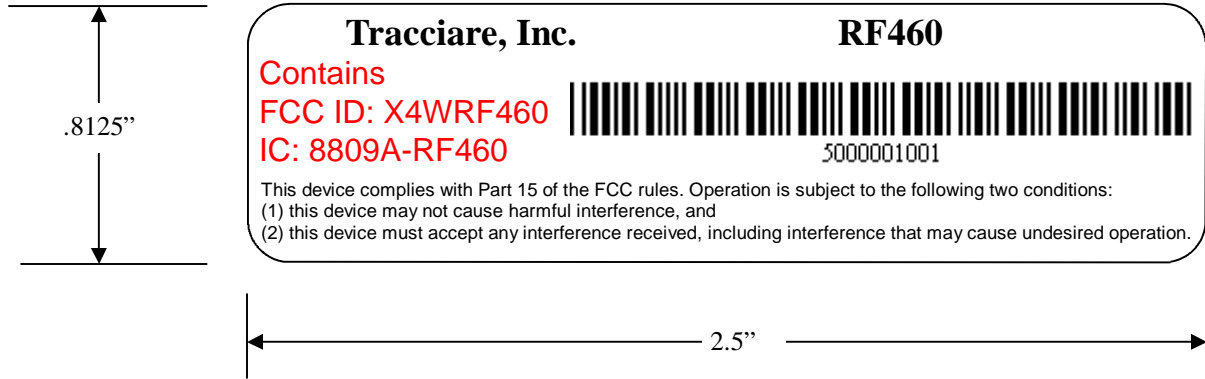

Meter Label

Size: 2.5" x 0.8125"
Material: WHT ULTRPLT SEL
Test Color: Black
Label Color: White
Roll Format: 1 across standard roll

Barcode: Code39
Digits: 10 Digit Bar Code
Starting: 5000001001
Increment: by One

FOCUS AL FCC/IC Label and Position

ICP FCC/IC Label and Position

Tracciare, Inc. **RF460**
Contains
FCC: X4WR460
IC: 8809A-RF460 41154100100070

This device complies with Part 15 of the FCC rules. Operation is subject to the following two conditions:
(1) this device may not cause harmful interference, and
(2) this device must accept any interference received, including interference that may cause undesired operation.

FOCUS AX-SD FCC/IC Label and Position

S4e FCC/IC Label and Position

Tracciare, Inc. **RF460**
Contains
FCC: X4WR460
IC: 8809A-RF460

41154100100070

This device complies with Part 15 of the FCC rules. Operation is subject to the following two conditions:
(1) this device may not cause harmful interference, and
(2) this device must accept any interference received, including interference that may cause undesired operation.