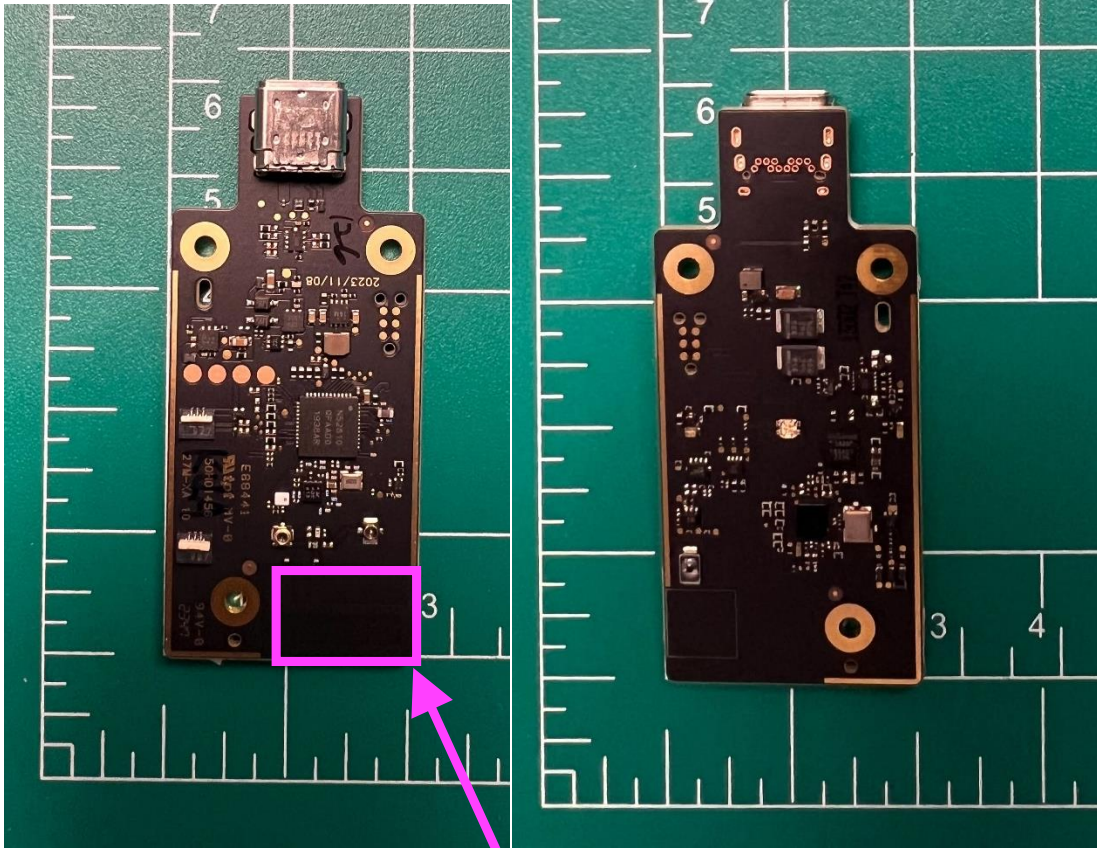

VR19H VR Controller

Photographs

Model VR19H

VR1001

Table of Contents

<i>Table of Contents</i>	2
<i>External Photos</i>	3
<i>Internal Photographs</i>	5

External Photos

Front

Rear

Top

Bottom

Antenna Location

Left side

Right side

Antenna Location

Internal Photographs **Antenna**

HTC TEN BOARD Top / Bottom

Antenna

Controller Top / Bottom