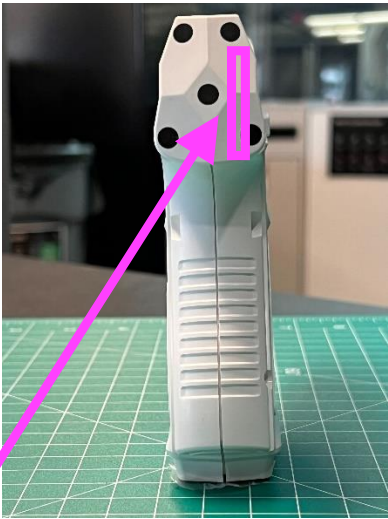

VR19H VR Controller

Photographs

Model VR19H

VR1001

Table of Contents

<i>Table of Contents</i>	2
<i>External Photos</i>	3
<i>Internal Photographs</i>	5

External Photos

Front

Rear

Top

Bottom

Antenna Location

Left side

Right side

Antenna Location

Internal Photographs **Antenna**