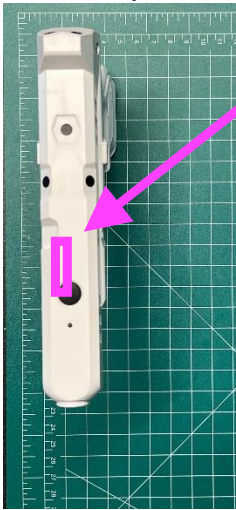

VR19H VR Controller

Photographs

Model VR19H

VR1001

Table of Contents

<i>Table of Contents</i>	2
<i>External Photos</i>	3
<i>Internal Photographs</i>	5

External Photos

Front

Rear

Top

Bottom

Antenna Location

Left side

Right side

Antenna Location

Internal Photographs **Antenna**