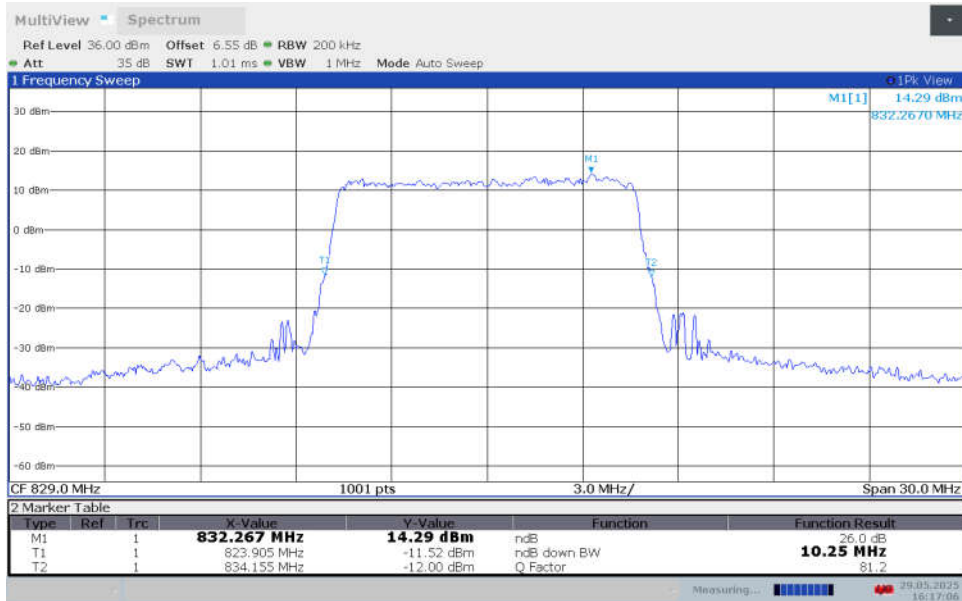

n5,10MHz Bandwidth,CP-QPSK (-26dBc BW)

n5,10MHz Bandwidth,CP-16QAM (-26dBc BW)