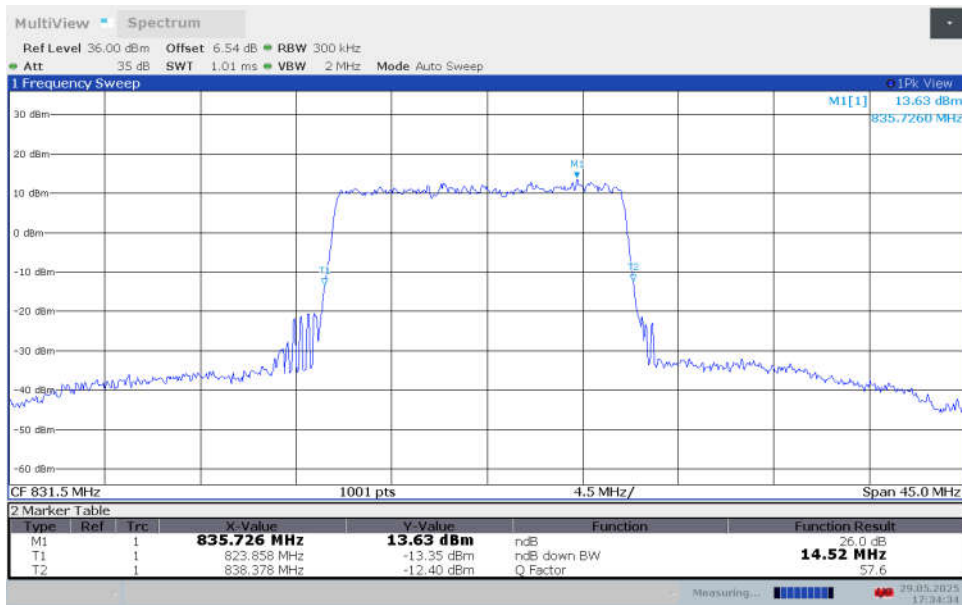

n5,15MHz Bandwidth,DFT-s-pi/2 BPSK (-26dBc BW)

n5,15MHz Bandwidth,DFT-s-QPSK (-26dBc BW)

n5,15MHz Bandwidth,DFT-s-16QAM (-26dBc BW)

n5,15MHz Bandwidth,DFT-s-64QAM (-26dBc BW)

n5,15MHz Bandwidth,DFT-s-256QAM (-26dBc BW)