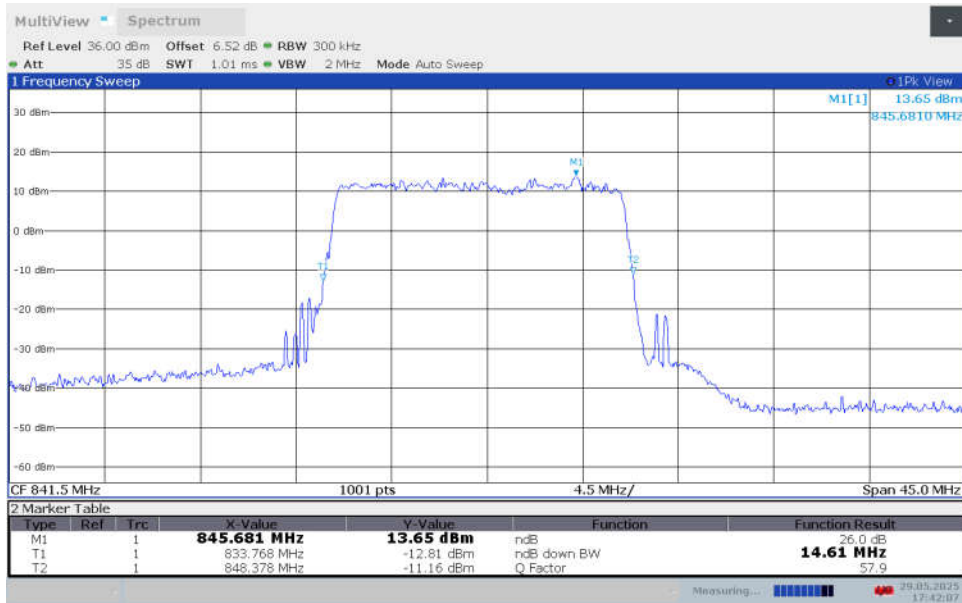

n5,15MHz Bandwidth,CP-QPSK (-26dBc BW)

n5,15MHz Bandwidth,CP-16QAM (-26dBc BW)