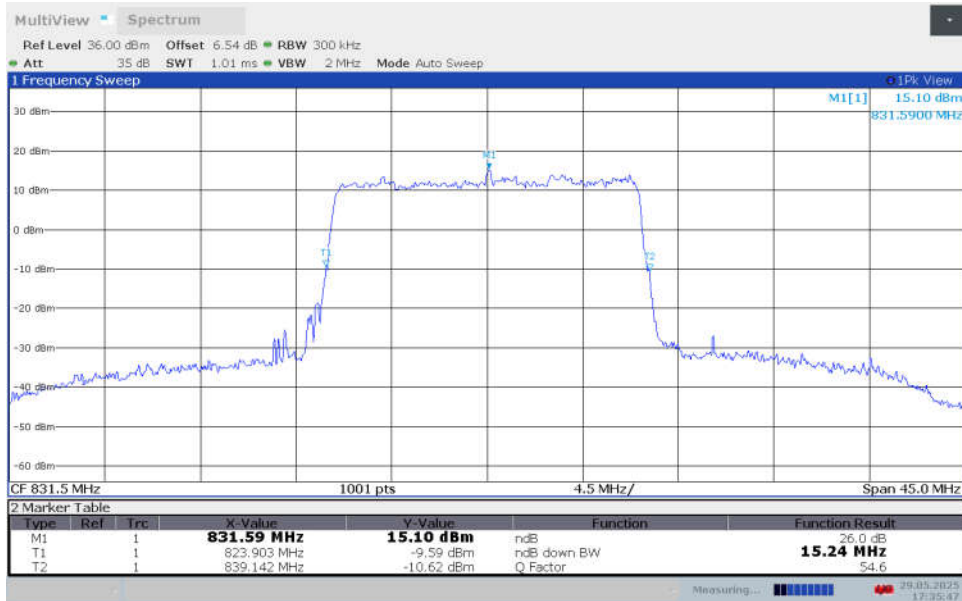

n5,15MHz Bandwidth,CP-64QAM (-26dBc BW)

n5,15MHz Bandwidth,CP-256QAM (-26dBc BW)