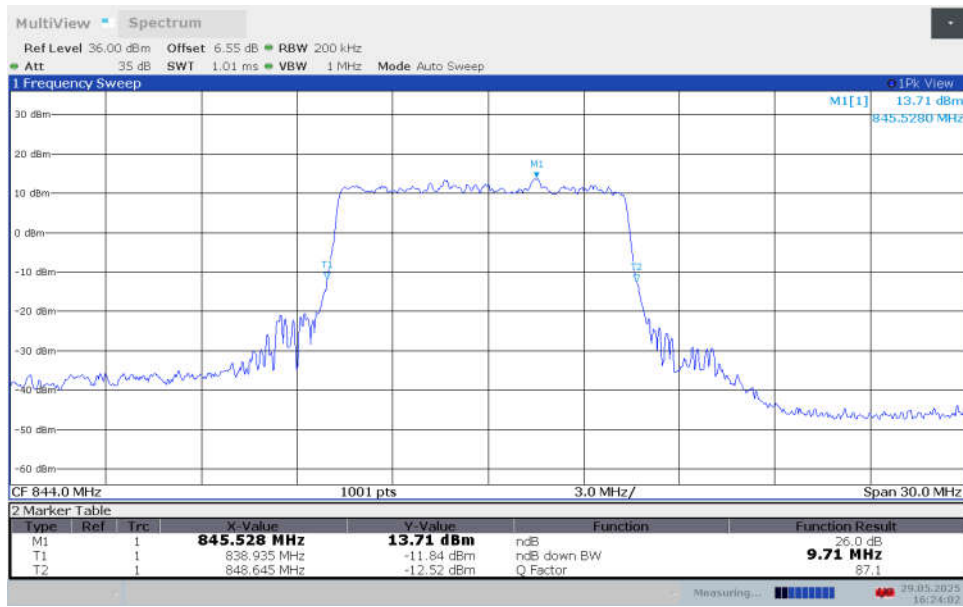

n5,10MHz Bandwidth,CP-QPSK (-26dBc BW)

n5,10MHz Bandwidth,CP-16QAM (-26dBc BW)