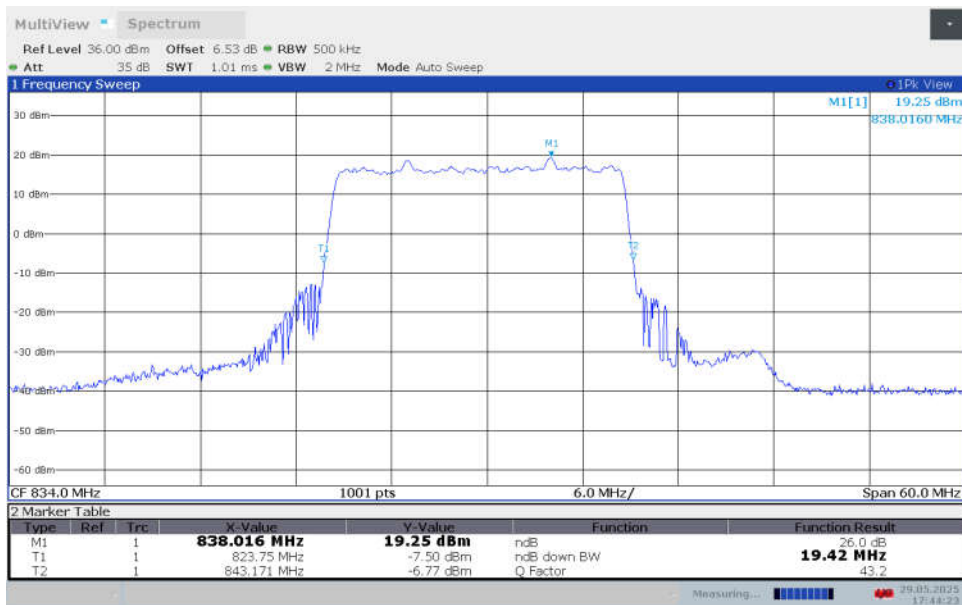

n5

n5,20MHz(-26dBc)

Frequency (MHz)	Emission Bandwidth (-26dBc) (MHz)								
	DFT-s-pi/2 BPSK	DFT-s-QPSK	DFT-s-16QAM	DFT-s-64QAM	DFT-s-256QAM	CP-QPSK	CP-16QAM	CP-64QAM	CP-256QAM
834	19.421	19.421	19.600	19.421	19.421	20.559	20.559	20.440	20.440
836.5	19.421	19.361	19.421	19.121	19.361	20.500	20.500	20.440	20.500
839	19.361	19.481	19.600	19.361	19.421	20.380	20.440	20.380	20.320

n5,20MHz Bandwidth,DFT-s-pi/2 BPSK (-26dBc BW)