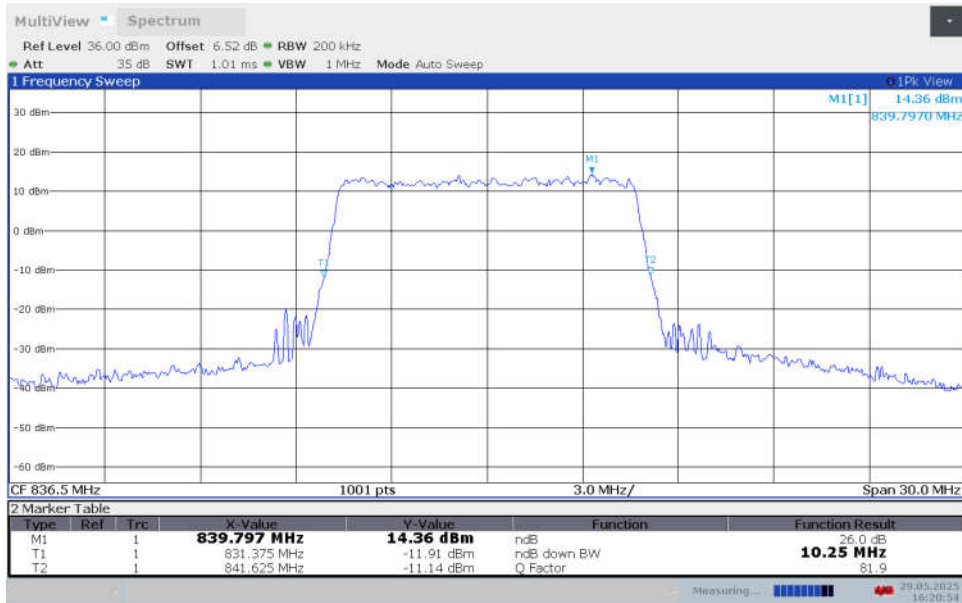

n5,10MHz Bandwidth,DFT-s-QPSK (-26dBc BW)

n5,10MHz Bandwidth,DFT-s-16QAM (-26dBc BW)

n5,10MHz Bandwidth,DFT-s-64QAM (-26dBc BW)

n5,10MHz Bandwidth,DFT-s-256QAM (-26dBc BW)

n5,10MHz Bandwidth,CP-QPSK (-26dBc BW)