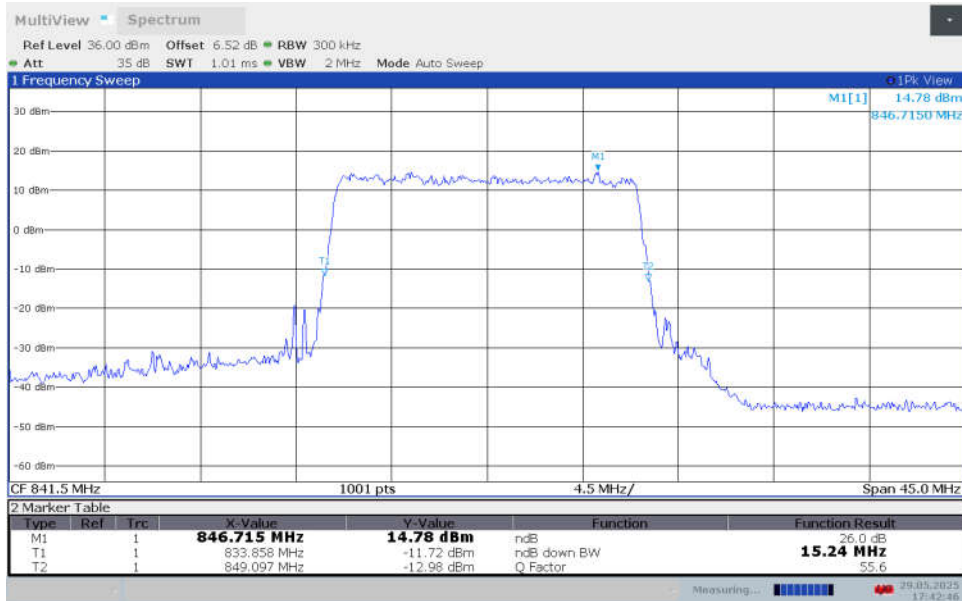

n5,15MHz Bandwidth,DFT-s-16QAM (-26dBc BW)

n5,15MHz Bandwidth,DFT-s-64QAM (-26dBc BW)

n5,15MHz Bandwidth,DFT-s-256QAM (-26dBc BW)

n5,15MHz Bandwidth,CP-QPSK (-26dBc BW)

n5,15MHz Bandwidth,CP-16QAM (-26dBc BW)