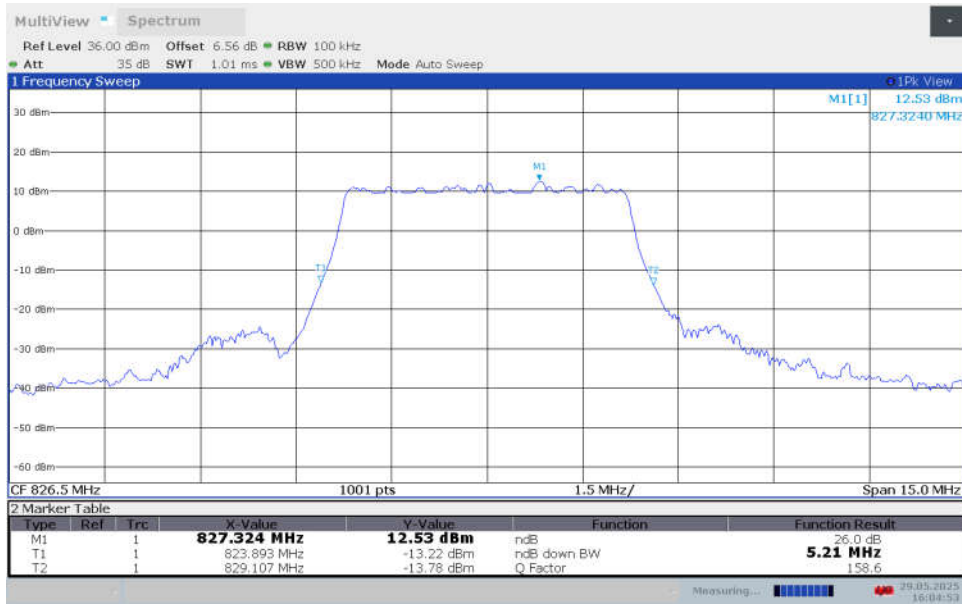

n5,5MHz Bandwidth,DFT-s-16QAM (-26dBc BW)

n5,5MHz Bandwidth,DFT-s-64QAM (-26dBc BW)

n5,5MHz Bandwidth,DFT-s-256QAM (-26dBc BW)

n5,5MHz Bandwidth,CP-QPSK (-26dBc BW)

n5,5MHz Bandwidth,CP-16QAM (-26dBc BW)

n5,5MHz Bandwidth,CP-64QAM (-26dBc BW)

n5,5MHz Bandwidth,CP-256QAM (-26dBc BW)

n5,5MHz Bandwidth,DFT-s-pi/2 BPSK (-26dBc BW)

n5,5MHz Bandwidth,DFT-s-QPSK (-26dBc BW)

n5,5MHz Bandwidth,DFT-s-16QAM (-26dBc BW)

n5,5MHz Bandwidth,DFT-s-64QAM (-26dBc BW)