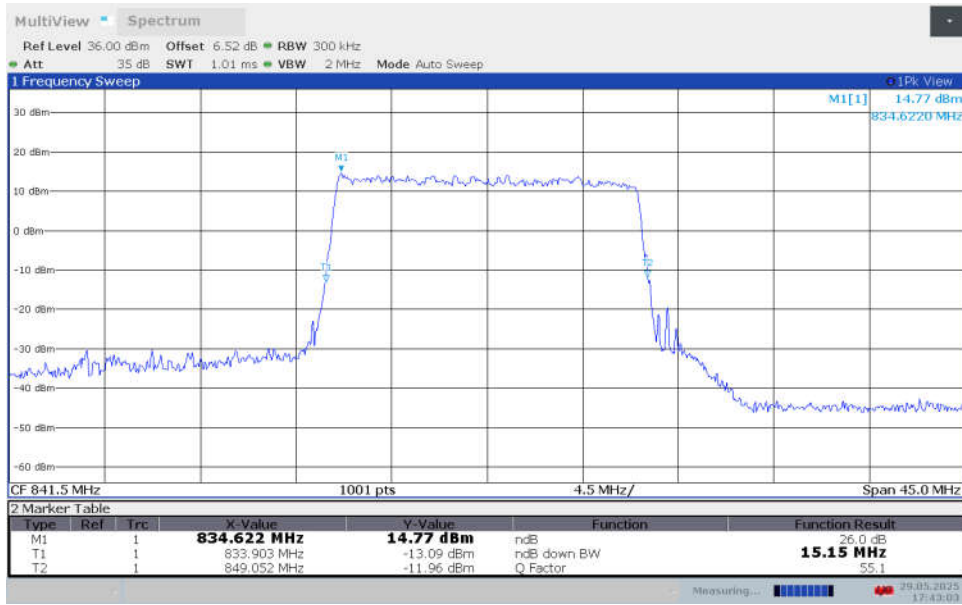

n5,15MHz Bandwidth,DFT-s-16QAM (-26dBc BW)

n5,15MHz Bandwidth,DFT-s-64QAM (-26dBc BW)

n5,15MHz Bandwidth,DFT-s-256QAM (-26dBc BW)

n5,15MHz Bandwidth,CP-QPSK (-26dBc BW)

n5,15MHz Bandwidth,CP-16QAM (-26dBc BW)