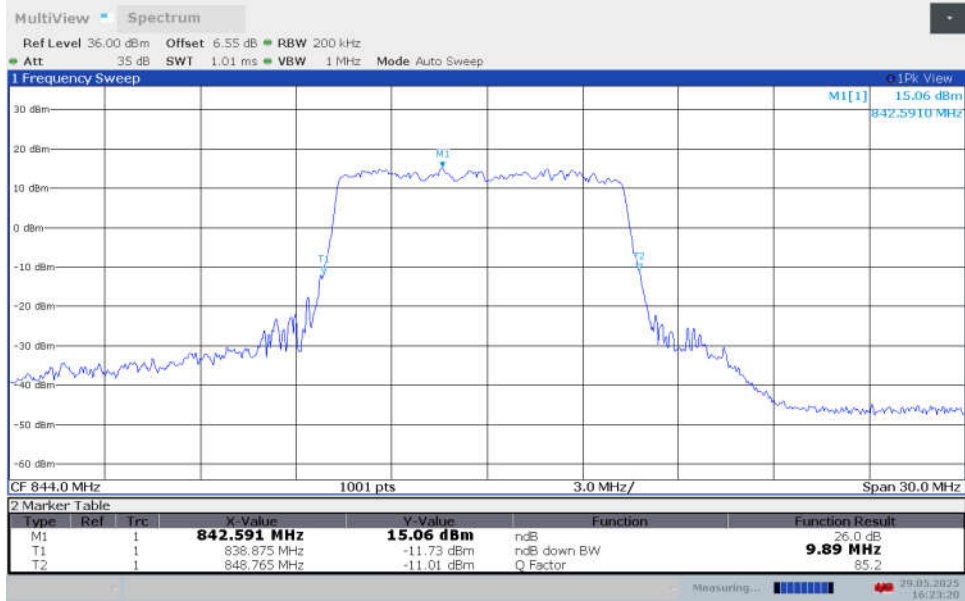

n5,10MHz Bandwidth,DFT-s-64QAM (-26dBc BW)

n5,10MHz Bandwidth,DFT-s-256QAM (-26dBc BW)