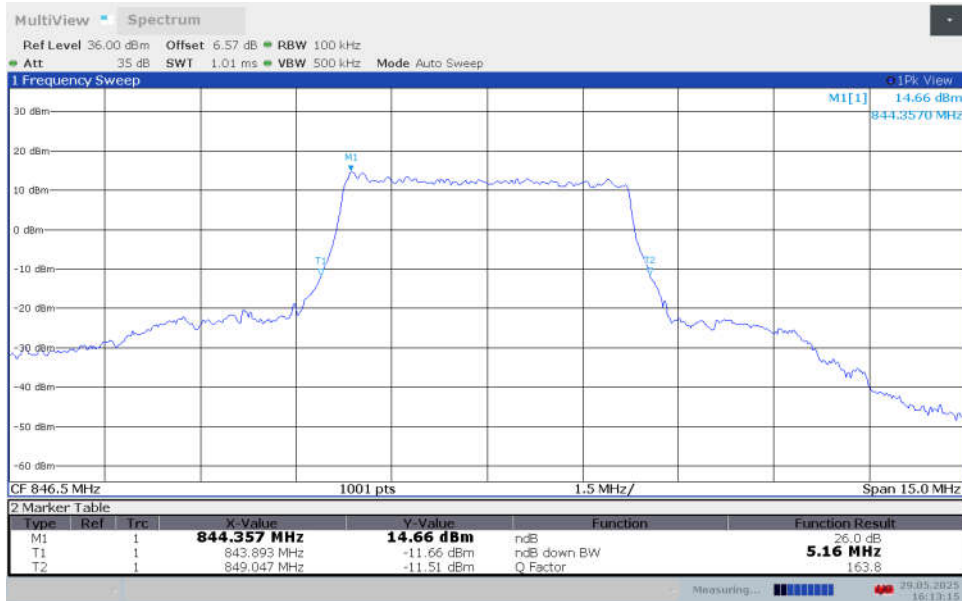

n5,5MHz Bandwidth,DFT-s-QPSK (-26dBc BW)

n5,5MHz Bandwidth,DFT-s-16QAM (-26dBc BW)

n5,5MHz Bandwidth,DFT-s-64QAM (-26dBc BW)

n5,5MHz Bandwidth,DFT-s-256QAM (-26dBc BW)

n5,5MHz Bandwidth,CP-QPSK (-26dBc BW)

n5,5MHz Bandwidth,CP-16QAM (-26dBc BW)

n5,5MHz Bandwidth,CP-64QAM (-26dBc BW)

n5,5MHz Bandwidth,CP-256QAM (-26dBc BW)

n5

n5,10MHz(-26dBc)

Frequency (MHz)	Emission Bandwidth (-26dBc) (MHz)								
	DFT-s-pi/2 BPSK	DFT-s-QPSK	DFT-s-16QAM	DFT-s-64QAM	DFT-s-256QAM	CP-QPSK	CP-16QAM	CP-64QAM	CP-256QAM
829	9.950	9.830	9.860	9.980	9.830	10.250	10.190	10.190	10.280
836.5	9.950	9.800	9.800	9.950	9.860	10.250	10.160	10.160	10.280
844	10.010	9.860	9.800	9.890	9.710	10.310	10.070	10.190	10.250