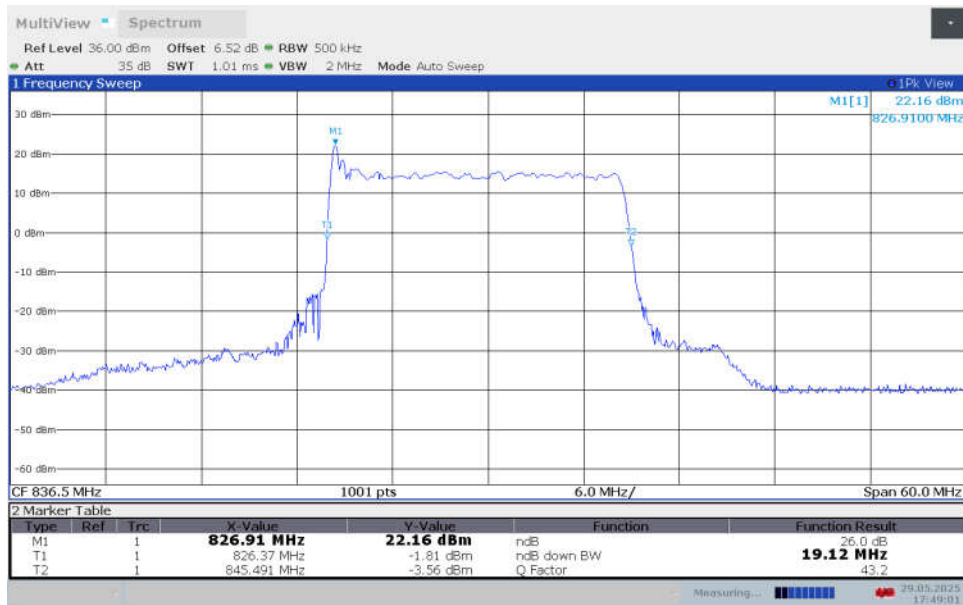

n5,20MHz Bandwidth,DFT-s-256QAM (-26dBc BW)

n5,20MHz Bandwidth,CP-QPSK (-26dBc BW)