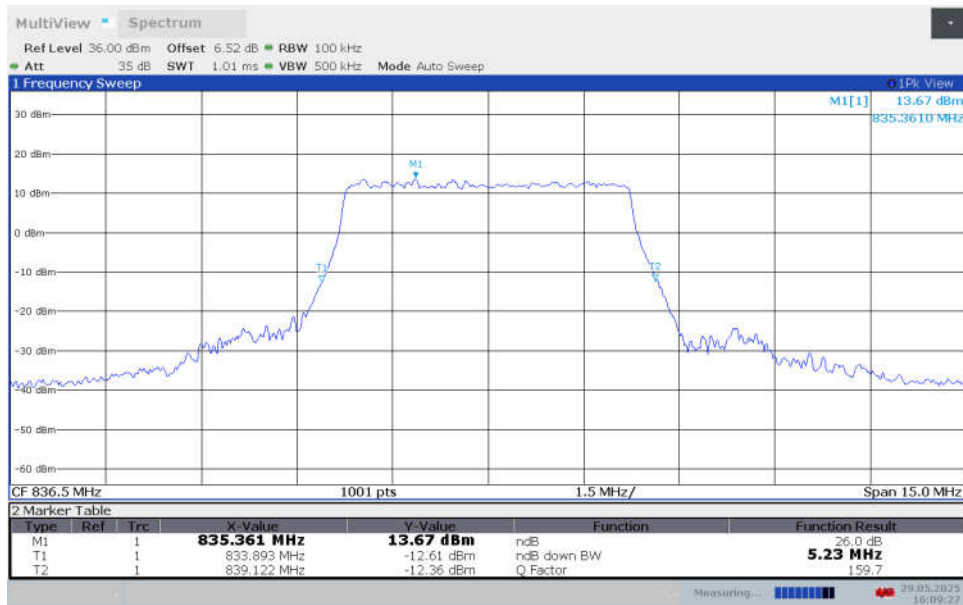

n5,5MHz Bandwidth,CP-256QAM (-26dBc BW)

n5,5MHz Bandwidth,DFT-s-pi/2 BPSK (-26dBc BW)

n5,5MHz Bandwidth,DFT-s-QPSK (-26dBc BW)

n5,5MHz Bandwidth,DFT-s-16QAM (-26dBc BW)

n5,5MHz Bandwidth,DFT-s-64QAM (-26dBc BW)

n5,5MHz Bandwidth,DFT-s-256QAM (-26dBc BW)

n5,5MHz Bandwidth,CP-QPSK (-26dBc BW)

n5,5MHz Bandwidth,CP-16QAM (-26dBc BW)

n5,5MHz Bandwidth,CP-64QAM (-26dBc BW)

n5,5MHz Bandwidth,CP-256QAM (-26dBc BW)

n5,5MHz Bandwidth,DFT-s-pi/2 BPSK (-26dBc BW)