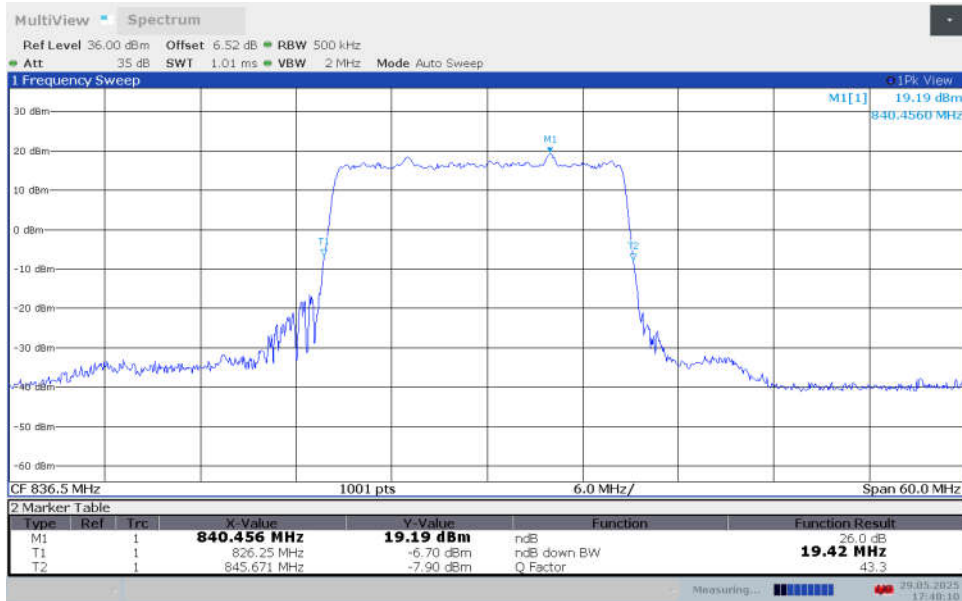

n5,20MHz Bandwidth,CP-QPSK (-26dBc BW)

n5,20MHz Bandwidth,CP-16QAM (-26dBc BW)

n5,20MHz Bandwidth,CP-64QAM (-26dBc BW)

n5,20MHz Bandwidth,CP-256QAM (-26dBc BW)

n5,20MHz Bandwidth,DFT-s-pi/2 BPSK (-26dBc BW)