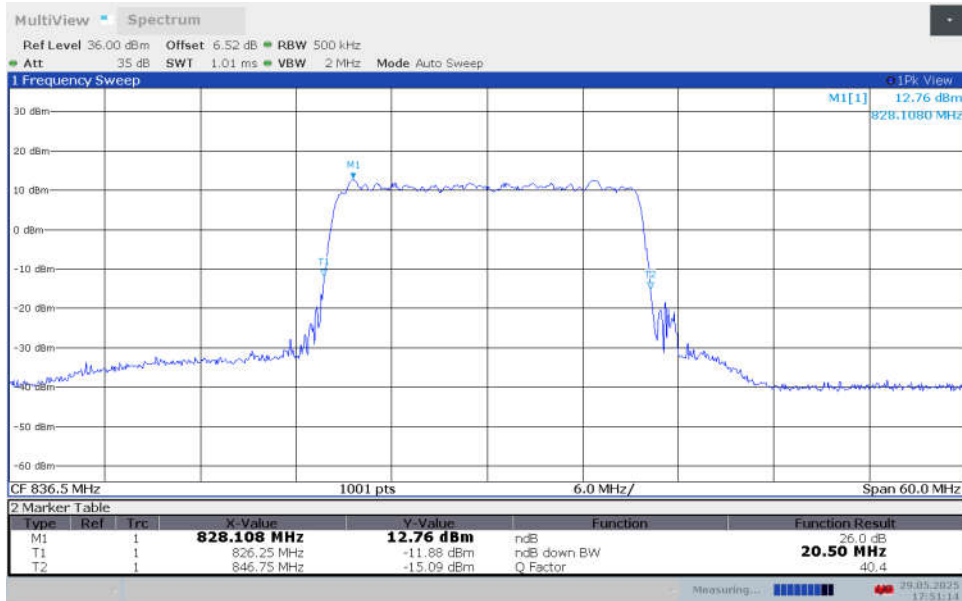

n5,20MHz Bandwidth,CP-256QAM (-26dBc BW)

n5,20MHz Bandwidth,DFT-s-pi/2 BPSK (-26dBc BW)