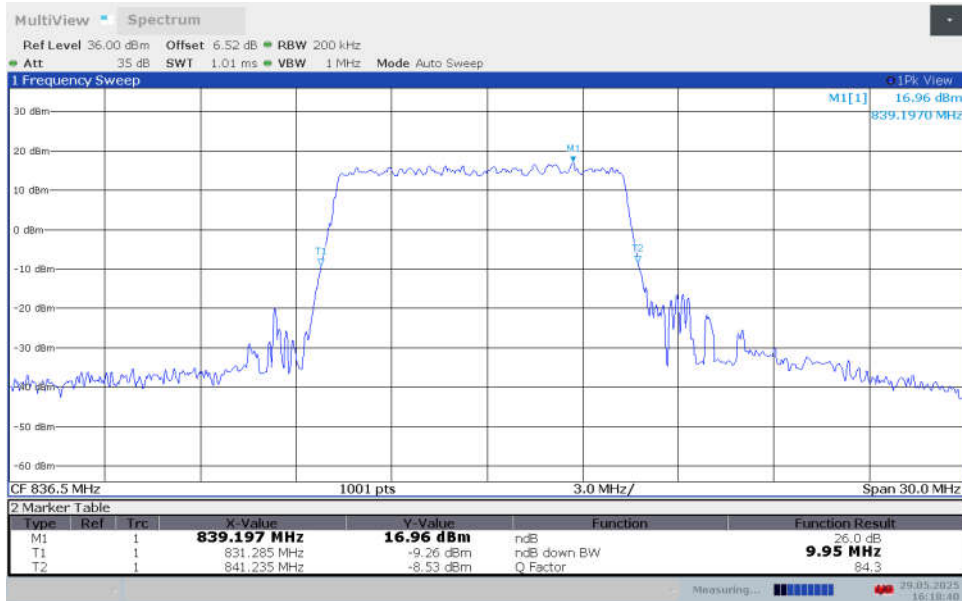

n5,10MHz Bandwidth,CP-QPSK (-26dBc BW)

n5,10MHz Bandwidth,CP-16QAM (-26dBc BW)

n5,10MHz Bandwidth,CP-64QAM (-26dBc BW)

n5,10MHz Bandwidth,CP-256QAM (-26dBc BW)

n5,10MHz Bandwidth,DFT-s-π/2 BPSK (-26dBc BW)