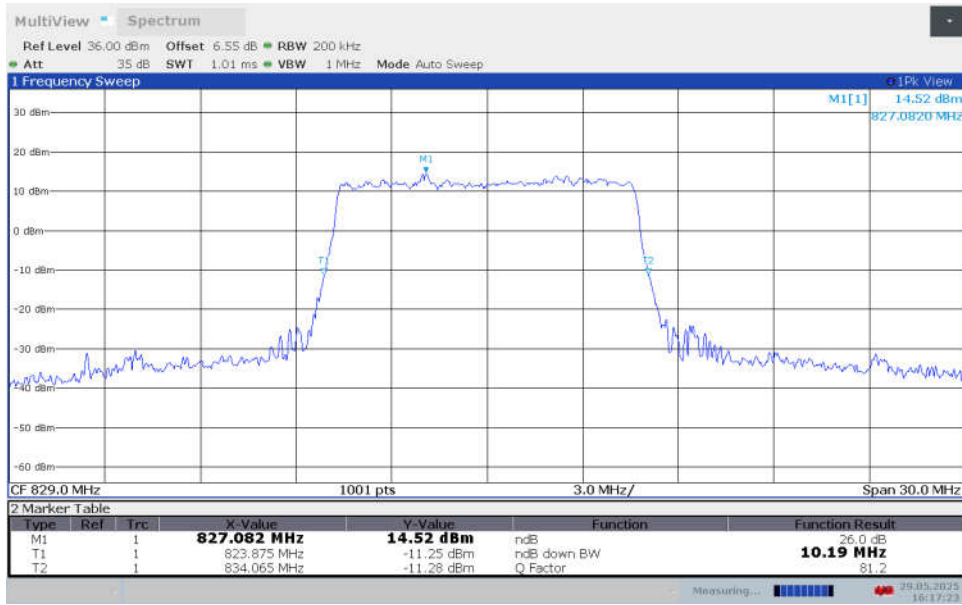

n5,10MHz Bandwidth,DFT-s-pi/2 BPSK (-26dBc BW)

n5,10MHz Bandwidth,DFT-s-QPSK (-26dBc BW)

n5,10MHz Bandwidth,DFT-s-16QAM (-26dBc BW)

n5,10MHz Bandwidth,DFT-s-64QAM (-26dBc BW)

n5,10MHz Bandwidth,DFT-s-256QAM (-26dBc BW)

n5,10MHz Bandwidth,CP-QPSK (-26dBc BW)

n5,10MHz Bandwidth,CP-16QAM (-26dBc BW)

n5,10MHz Bandwidth,CP-64QAM (-26dBc BW)

n5,10MHz Bandwidth,CP-256QAM (-26dBc BW)

n5,10MHz Bandwidth,DFT-s-π/2 BPSK (-26dBc BW)