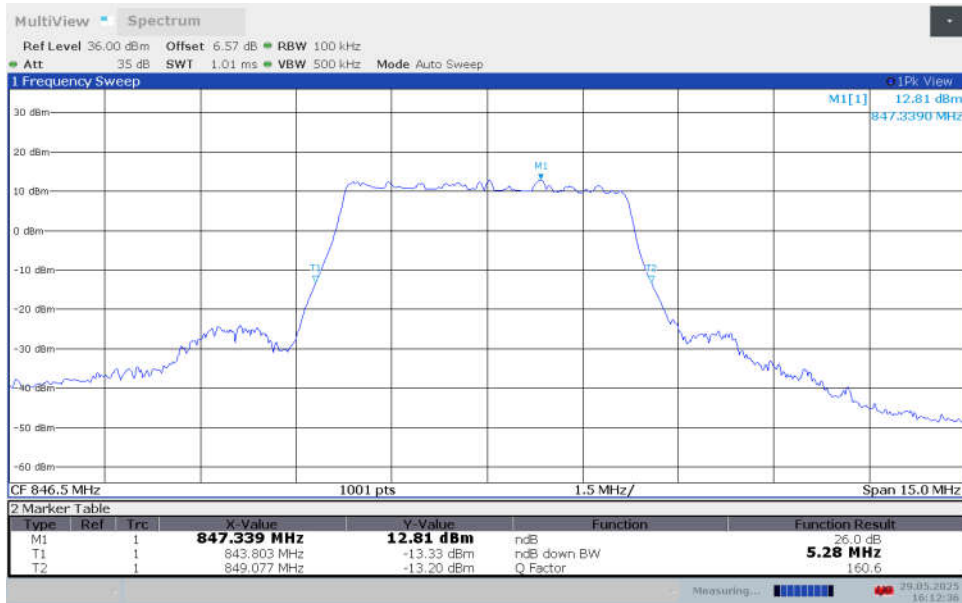

n5,5MHz Bandwidth,DFT-s-QPSK (-26dBc BW)

n5,5MHz Bandwidth,DFT-s-16QAM (-26dBc BW)

n5,5MHz Bandwidth,DFT-s-64QAM (-26dBc BW)

n5,5MHz Bandwidth,DFT-s-256QAM (-26dBc BW)

n5,5MHz Bandwidth,CP-QPSK (-26dBc BW)