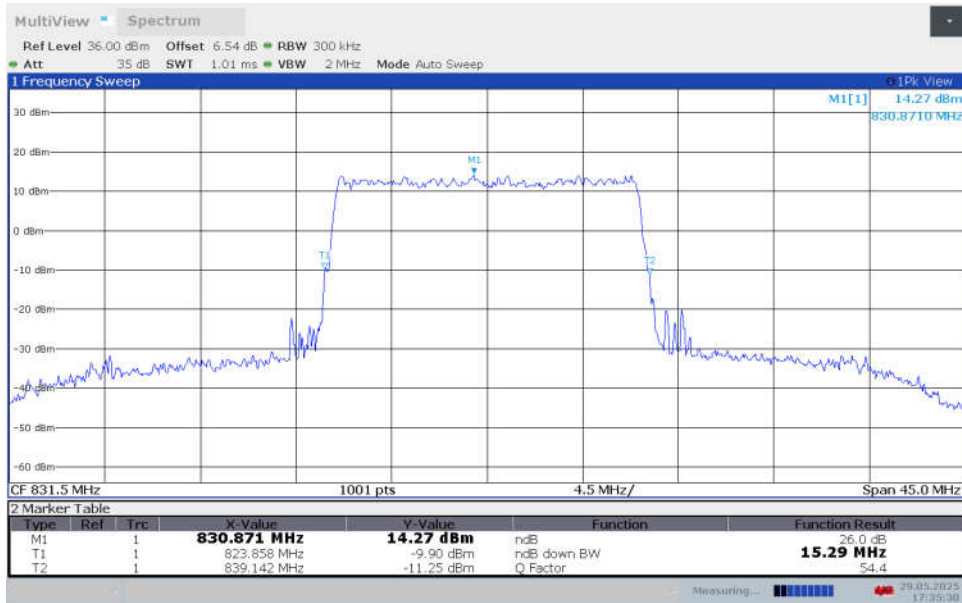

n5,15MHz Bandwidth,CP-64QAM (-26dBc BW)

n5,15MHz Bandwidth,CP-256QAM (-26dBc BW)