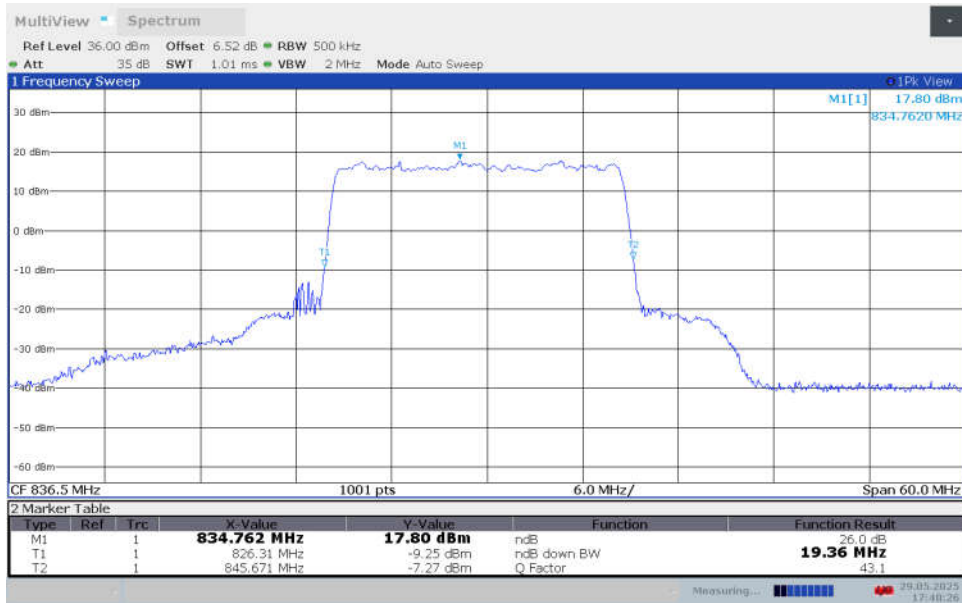

n5,20MHz Bandwidth,DFT-s-16QAM (-26dBc BW)

n5,20MHz Bandwidth,DFT-s-64QAM (-26dBc BW)