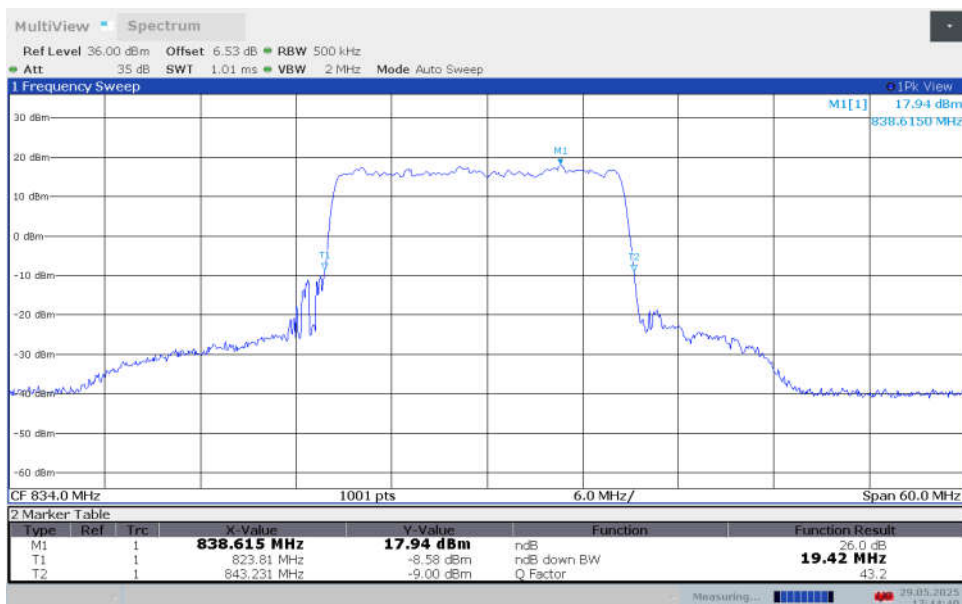

n5,15MHz Bandwidth,CP-64QAM (-26dBc BW)

n5,15MHz Bandwidth,CP-256QAM (-26dBc BW)

n5

n5,20MHz(-26dBc)

Frequency (MHz)	Emission Bandwidth (-26dBc) (MHz)								
	DFT-s-pi/2 BPSK	DFT-s-QPSK	DFT-s-16QAM	DFT-s-64QAM	DFT-s-256QAM	CP-QPSK	CP-16QAM	CP-64QAM	CP-256QAM
834	19.421	19.421	19.600	19.421	19.421	20.559	20.559	20.440	20.440
836.5	19.421	19.361	19.421	19.121	19.361	20.500	20.500	20.440	20.500
839	19.361	19.481	19.600	19.361	19.421	20.380	20.440	20.380	20.320

n5,20MHz Bandwidth,DFT-s-pi/2 BPSK (-26dBc BW)

n5,20MHz Bandwidth,DFT-s-QPSK (-26dBc BW)

n5,20MHz Bandwidth,DFT-s-16QAM (-26dBc BW)

n5,20MHz Bandwidth,DFT-s-64QAM (-26dBc BW)

n5,20MHz Bandwidth,DFT-s-256QAM (-26dBc BW)