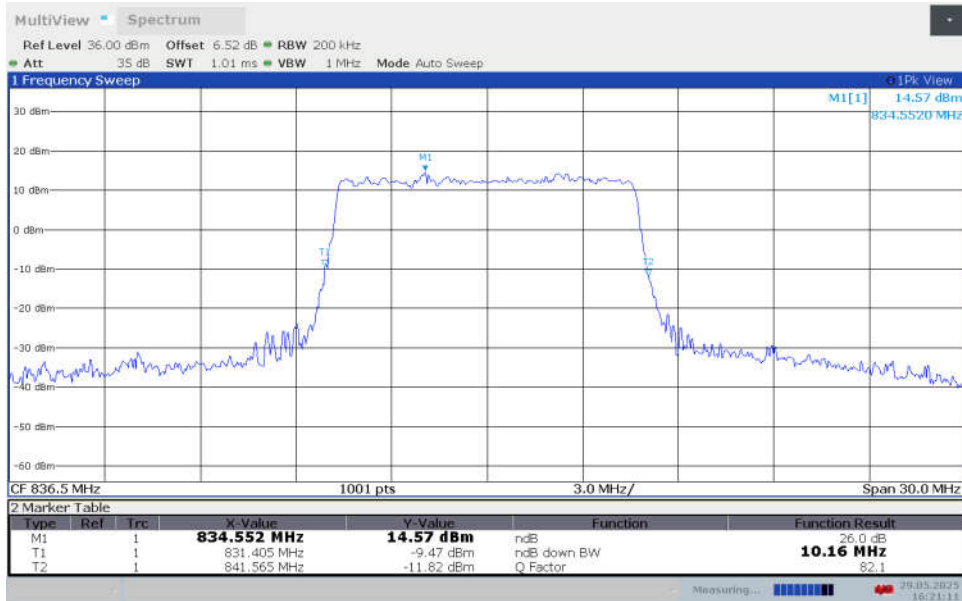

n5,10MHz Bandwidth,CP-16QAM (-26dBc BW)

n5,10MHz Bandwidth,CP-64QAM (-26dBc BW)