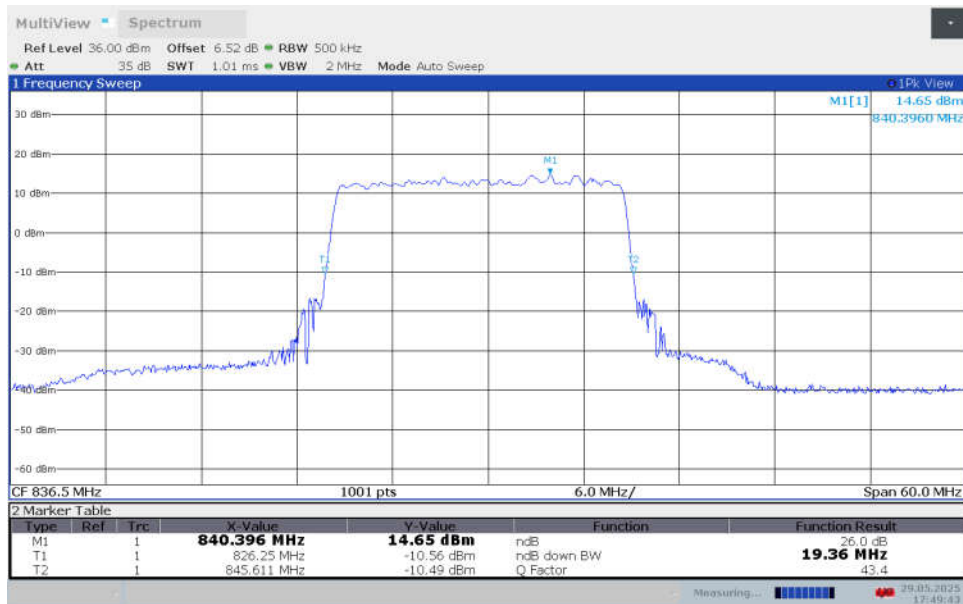

n5,20MHz Bandwidth,DFT-s-QPSK (-26dBc BW)

n5,20MHz Bandwidth,DFT-s-16QAM (-26dBc BW)

n5,20MHz Bandwidth,DFT-s-64QAM (-26dBc BW)

n5,20MHz Bandwidth,DFT-s-256QAM (-26dBc BW)

n5,20MHz Bandwidth,CP-QPSK (-26dBc BW)