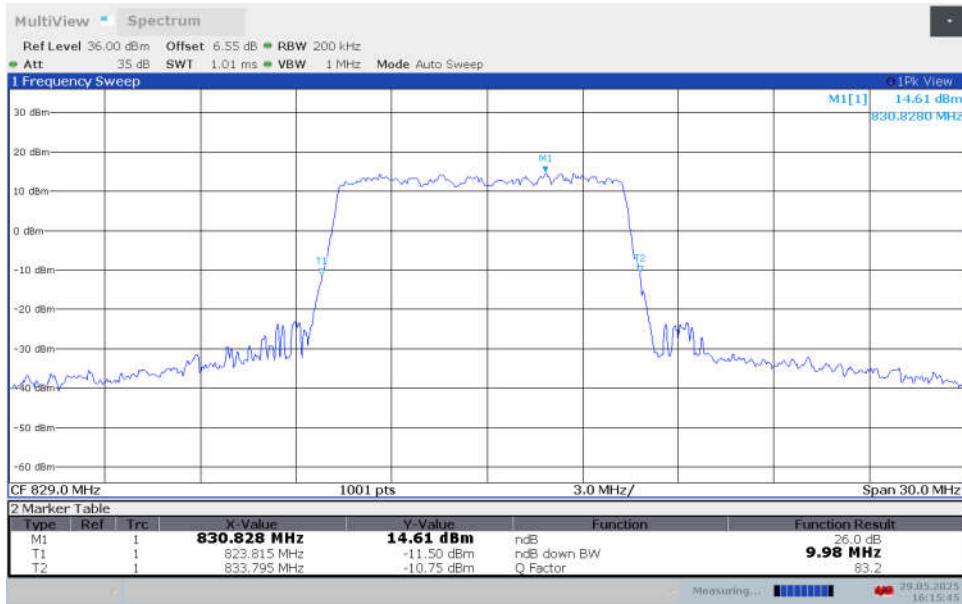

n5,10MHz Bandwidth,DFT-s-pi/2 BPSK (-26dBc BW)

n5,10MHz Bandwidth,DFT-s-QPSK (-26dBc BW)

n5,10MHz Bandwidth,DFT-s-16QAM (-26dBc BW)

n5,10MHz Bandwidth,DFT-s-64QAM (-26dBc BW)

n5,10MHz Bandwidth,DFT-s-256QAM (-26dBc BW)