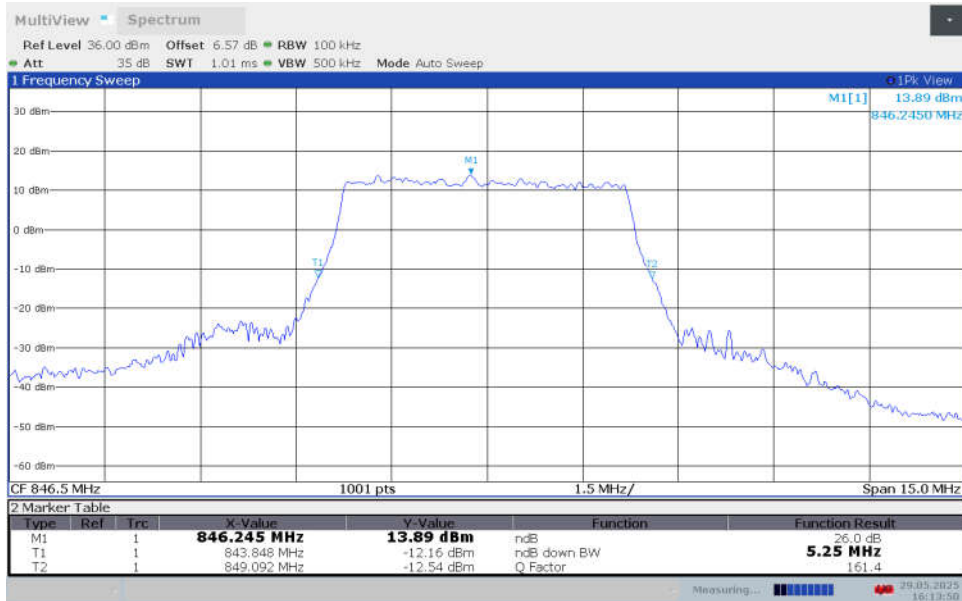

n5,5MHz Bandwidth,CP-64QAM (-26dBc BW)

n5,5MHz Bandwidth,CP-256QAM (-26dBc BW)