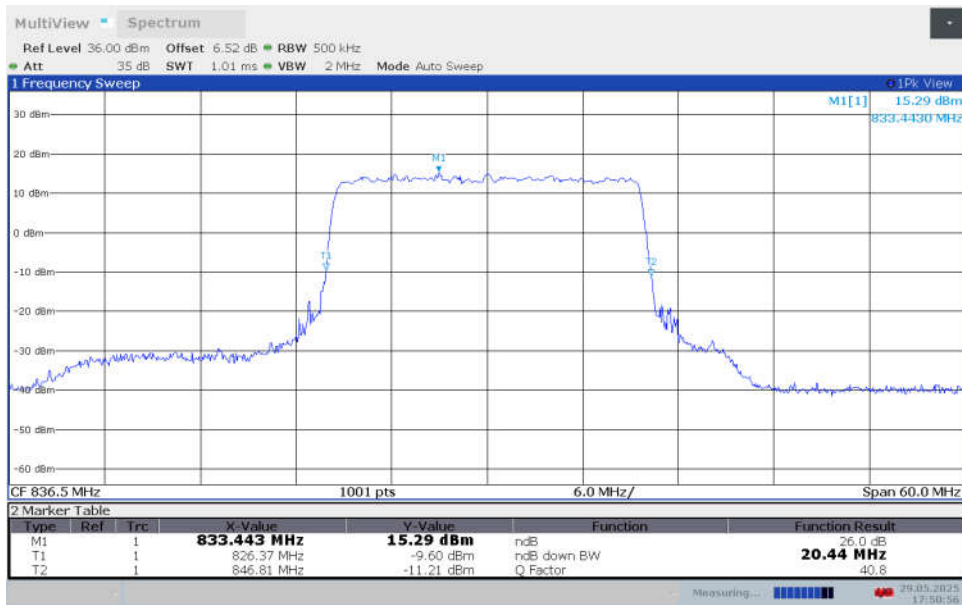

n5,20MHz Bandwidth,DFT-s-QPSK (-26dBc BW)

n5,20MHz Bandwidth,DFT-s-16QAM (-26dBc BW)

n5,20MHz Bandwidth,DFT-s-64QAM (-26dBc BW)

n5,20MHz Bandwidth,DFT-s-256QAM (-26dBc BW)

n5,20MHz Bandwidth,CP-QPSK (-26dBc BW)

n5,20MHz Bandwidth,CP-16QAM (-26dBc BW)

n5,20MHz Bandwidth,CP-64QAM (-26dBc BW)

n5,20MHz Bandwidth,CP-256QAM (-26dBc BW)

n5,20MHz Bandwidth,DFT-s-pi/2 BPSK (-26dBc BW)

n5,20MHz Bandwidth,DFT-s-QPSK (-26dBc BW)