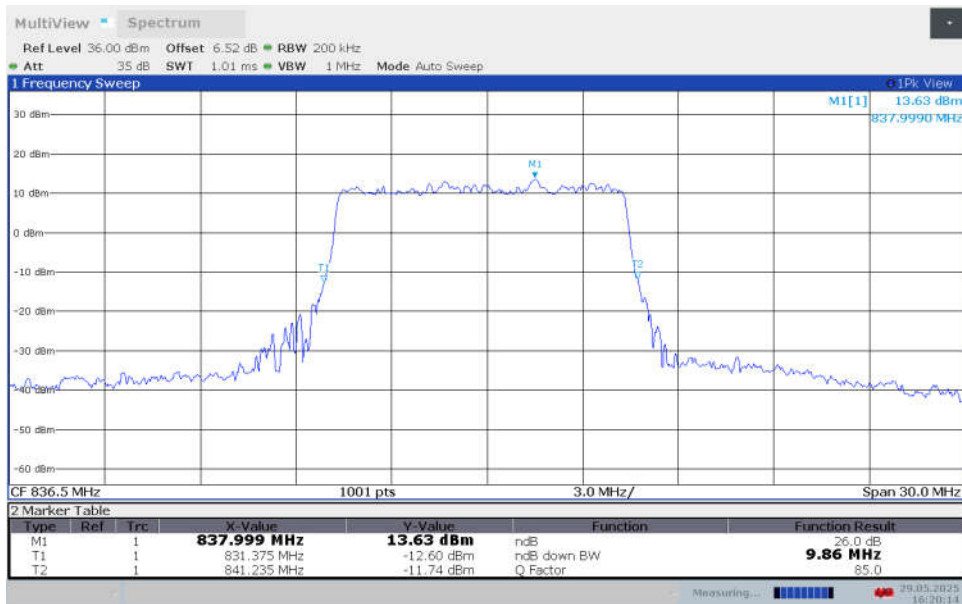

n5,10MHz Bandwidth,DFT-s-QPSK (-26dBc BW)

n5,10MHz Bandwidth,DFT-s-16QAM (-26dBc BW)

n5,10MHz Bandwidth,DFT-s-64QAM (-26dBc BW)

n5,10MHz Bandwidth,DFT-s-256QAM (-26dBc BW)

n5,10MHz Bandwidth,CP-QPSK (-26dBc BW)

n5,10MHz Bandwidth,CP-16QAM (-26dBc BW)

n5,10MHz Bandwidth,CP-64QAM (-26dBc BW)

n5,10MHz Bandwidth,CP-256QAM (-26dBc BW)

n5,10MHz Bandwidth,DFT-s-pi/2 BPSK (-26dBc BW)

n5,10MHz Bandwidth,DFT-s-QPSK (-26dBc BW)