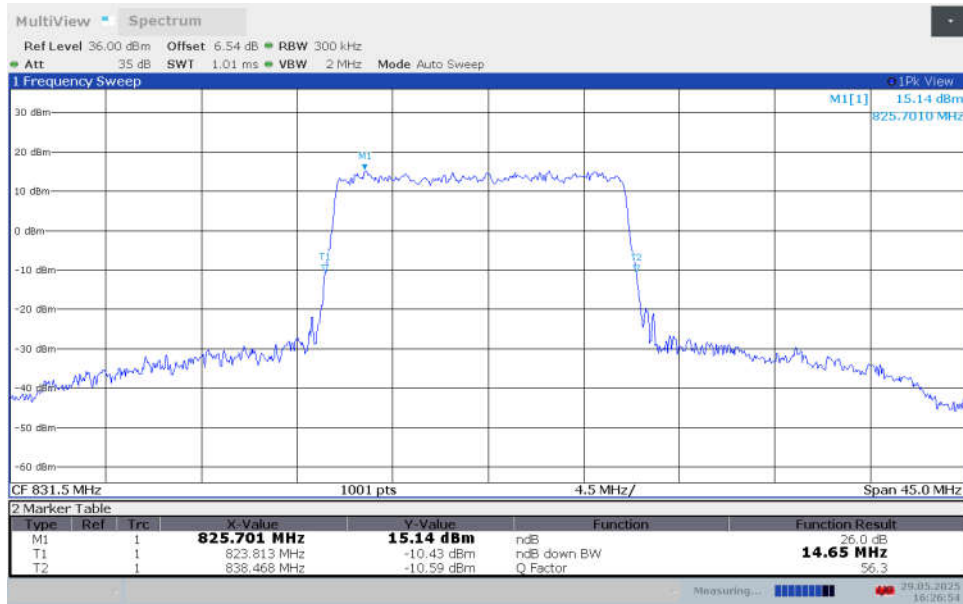

n5,15MHz Bandwidth,DFT-s-16QAM (-26dBc BW)