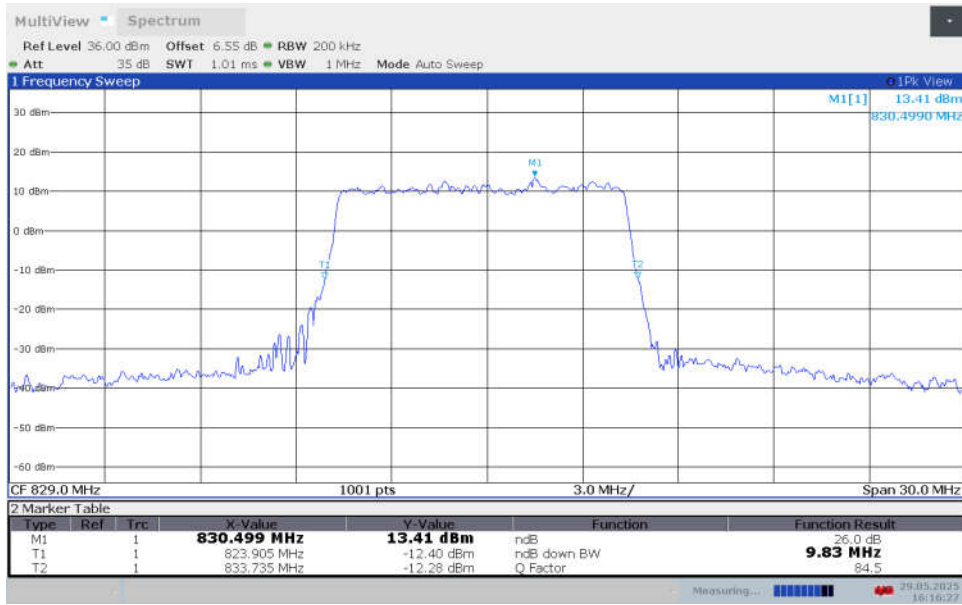

n5,10MHz Bandwidth,DFT-s-pi/2 BPSK (-26dBc BW)

n5,10MHz Bandwidth,DFT-s-QPSK (-26dBc BW)

n5,10MHz Bandwidth,DFT-s-16QAM (-26dBc BW)

n5,10MHz Bandwidth,DFT-s-64QAM (-26dBc BW)

n5,10MHz Bandwidth,DFT-s-256QAM (-26dBc BW)