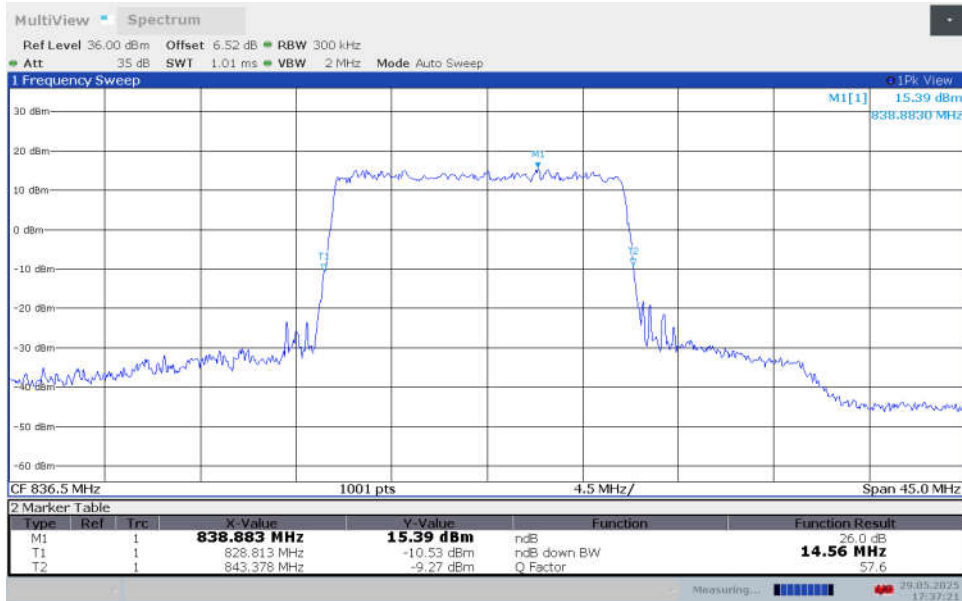

n5,15MHz Bandwidth,DFT-s-16QAM (-26dBc BW)

n5,15MHz Bandwidth,DFT-s-64QAM (-26dBc BW)