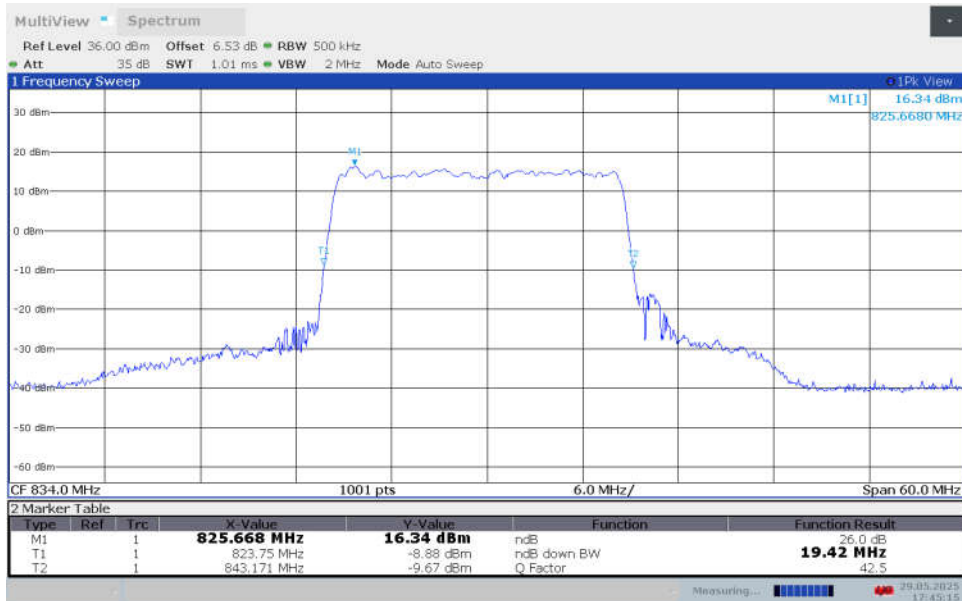

n5,20MHz Bandwidth,DFT-s-pi/2 BPSK (-26dBc BW)

n5,20MHz Bandwidth,DFT-s-QPSK (-26dBc BW)

n5,20MHz Bandwidth,DFT-s-16QAM (-26dBc BW)

n5,20MHz Bandwidth,DFT-s-64QAM (-26dBc BW)

n5,20MHz Bandwidth,DFT-s-256QAM (-26dBc BW)