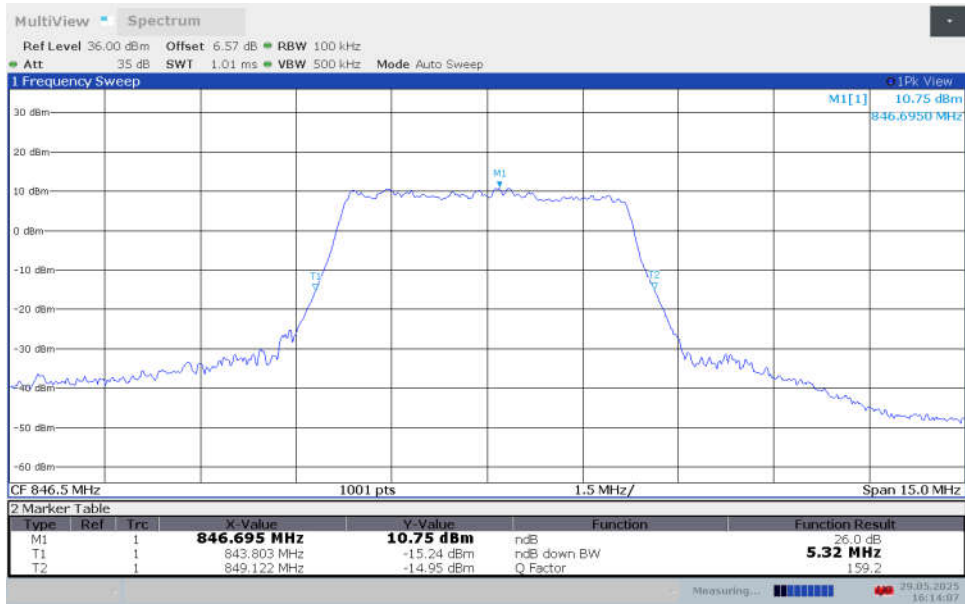

n5

n5,10MHz(-26dBc)

Frequency (MHz)	Emission Bandwidth (-26dBc) (MHz)								
	DFT-s-pi/2 BPSK	DFT-s-QPSK	DFT-s-16QAM	DFT-s-64QAM	DFT-s-256QAM	CP-QPSK	CP-16QAM	CP-64QAM	CP-256QAM
829	9.950	9.830	9.860	9.980	9.830	10.250	10.190	10.190	10.280
836.5	9.950	9.800	9.800	9.950	9.860	10.250	10.160	10.160	10.280
844	10.010	9.860	9.800	9.890	9.710	10.310	10.070	10.190	10.250

n5,10MHz Bandwidth,DFT-s-pi/2 BPSK (-26dBc BW)