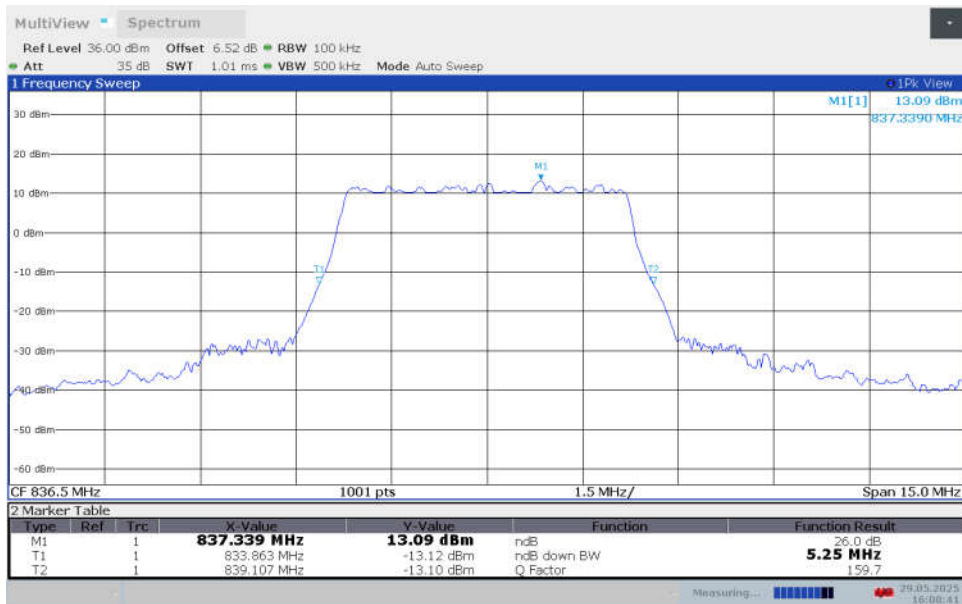

n5,5MHz Bandwidth,CP-256QAM (-26dBc BW)

n5,5MHz Bandwidth,DFT-s-pi/2 BPSK (-26dBc BW)

n5,5MHz Bandwidth,DFT-s-QPSK (-26dBc BW)

n5,5MHz Bandwidth,DFT-s-16QAM (-26dBc BW)

n5,5MHz Bandwidth,DFT-s-64QAM (-26dBc BW)

n5,5MHz Bandwidth,DFT-s-256QAM (-26dBc BW)

n5,5MHz Bandwidth,CP-QPSK (-26dBc BW)

n5,5MHz Bandwidth,CP-16QAM (-26dBc BW)

n5,5MHz Bandwidth,CP-64QAM (-26dBc BW)

n5,5MHz Bandwidth,CP-256QAM (-26dBc BW)

n5,5MHz Bandwidth,DFT-s-pi/2 BPSK (-26dBc BW)