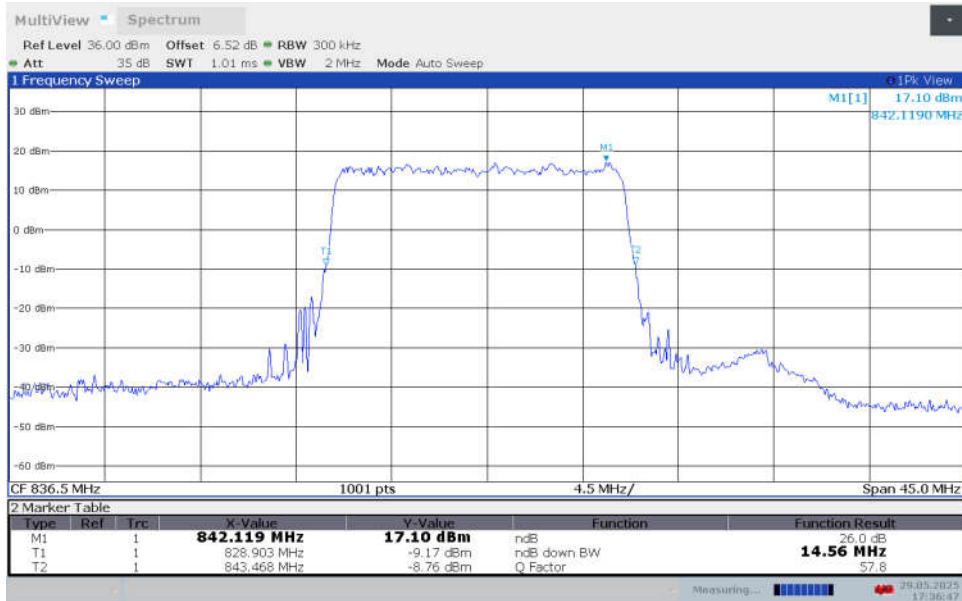

n5,15MHz Bandwidth,CP-QPSK (-26dBc BW)

n5,15MHz Bandwidth,CP-16QAM (-26dBc BW)

n5,15MHz Bandwidth,CP-64QAM (-26dBc BW)

n5,15MHz Bandwidth,CP-256QAM (-26dBc BW)

n5,15MHz Bandwidth,DFT-s- $\pi/2$ BPSK (-26dBc BW)