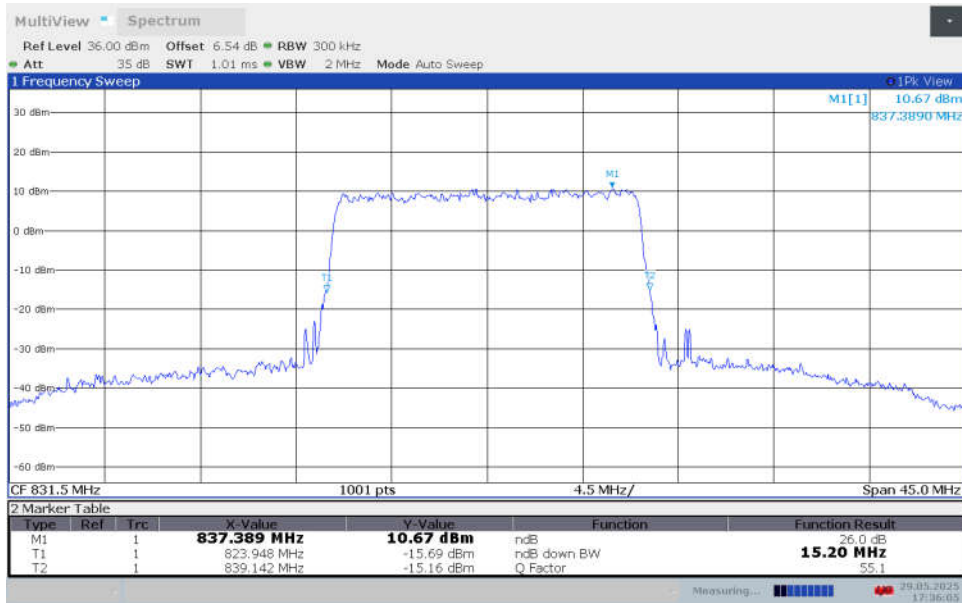

n5,15MHz Bandwidth,CP-QPSK (-26dBc BW)

n5,15MHz Bandwidth,CP-16QAM (-26dBc BW)

n5,15MHz Bandwidth,CP-64QAM (-26dBc BW)

n5,15MHz Bandwidth,CP-256QAM (-26dBc BW)

n5,15MHz Bandwidth,DFT-s- $\pi/2$ BPSK (-26dBc BW)