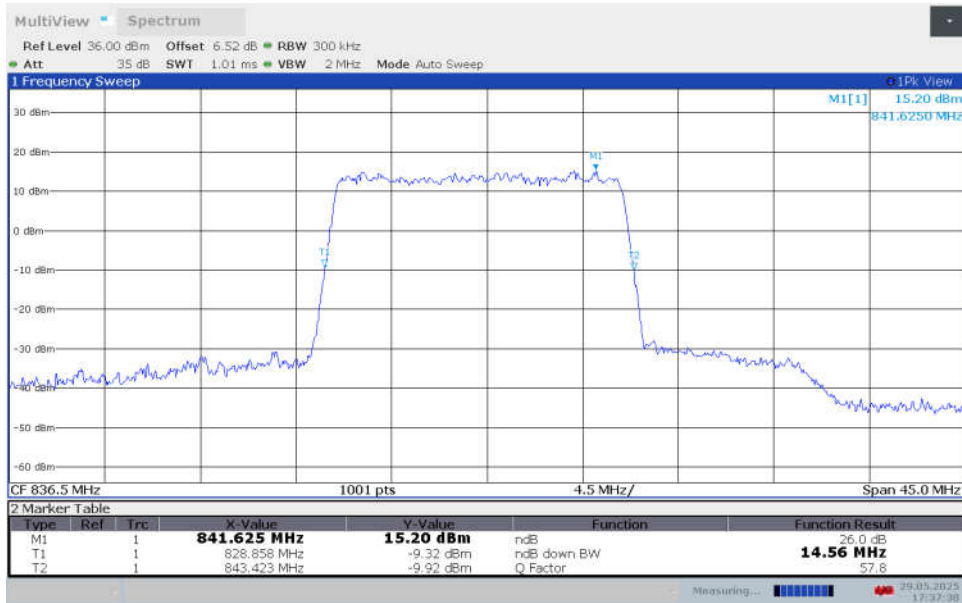

n5,15MHz Bandwidth,DFT-s-256QAM (-26dBc BW)

n5,15MHz Bandwidth,CP-QPSK (-26dBc BW)