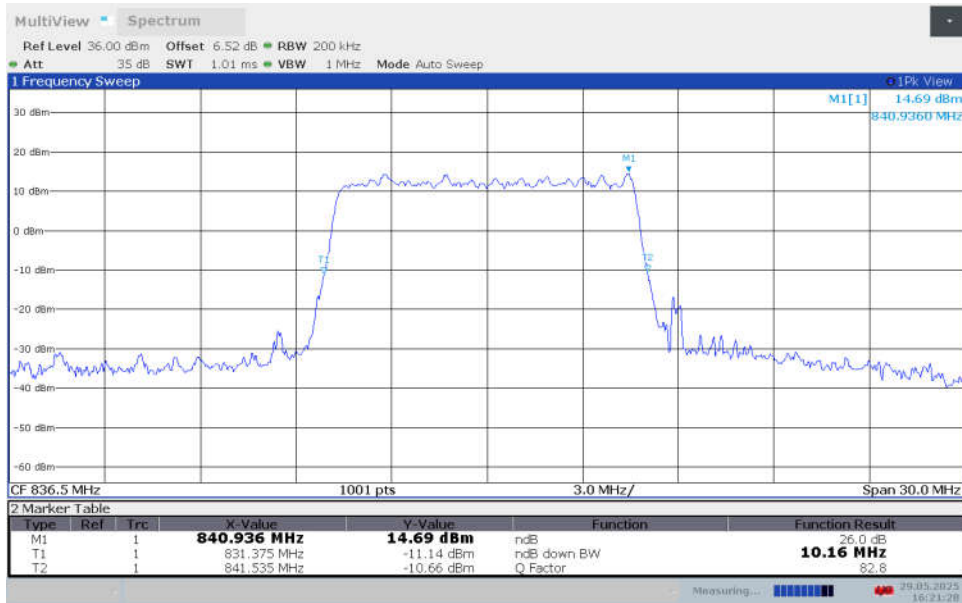

n5,10MHz Bandwidth,CP-256QAM (-26dBc BW)

n5,10MHz Bandwidth,DFT-s-pi/2 BPSK (-26dBc BW)