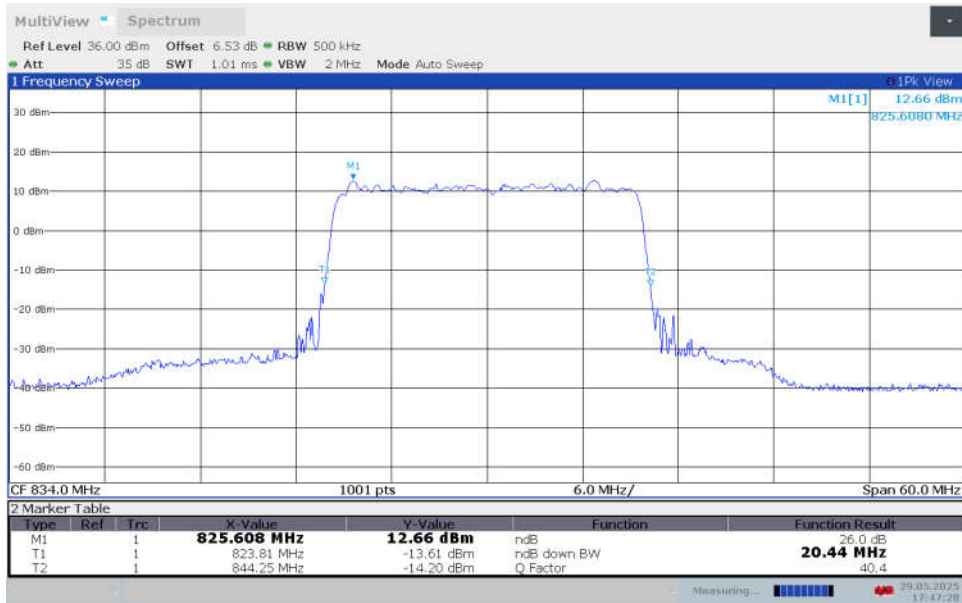

n5,20MHz Bandwidth,CP-QPSK (-26dBc BW)

n5,20MHz Bandwidth,CP-16QAM (-26dBc BW)

n5,20MHz Bandwidth,CP-64QAM (-26dBc BW)

n5,20MHz Bandwidth,CP-256QAM (-26dBc BW)

n5,20MHz Bandwidth,DFT-s-pi/2 BPSK (-26dBc BW)