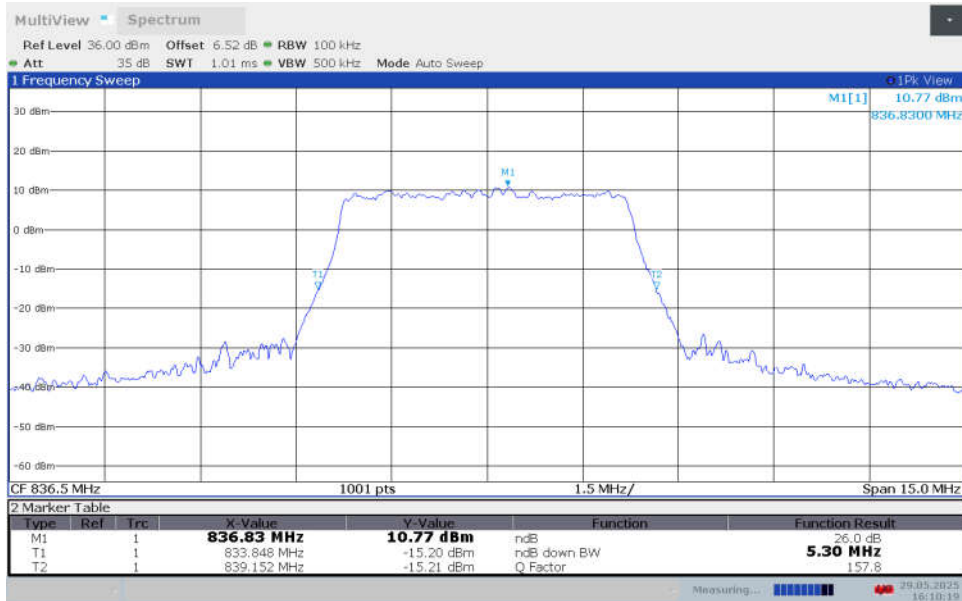

n5,5MHz Bandwidth,DFT-s-256QAM (-26dBc BW)

n5,5MHz Bandwidth,CP-QPSK (-26dBc BW)

n5,5MHz Bandwidth,CP-16QAM (-26dBc BW)

n5,5MHz Bandwidth,CP-64QAM (-26dBc BW)

n5,5MHz Bandwidth,CP-256QAM (-26dBc BW)

n5,5MHz Bandwidth,DFT-s-pi/2 BPSK (-26dBc BW)