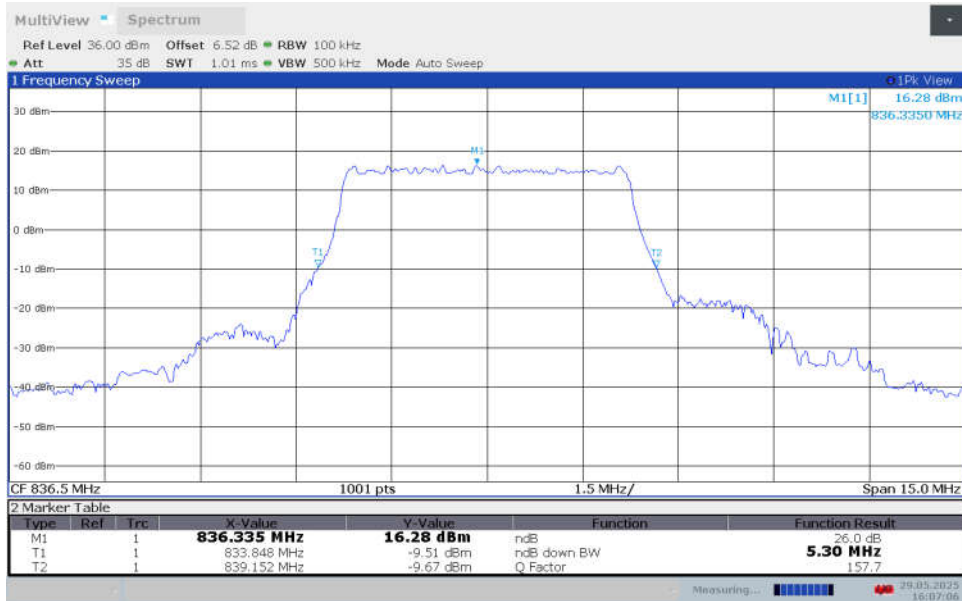

n5,5MHz Bandwidth,DFT-s-16QAM (-26dBc BW)

n5,5MHz Bandwidth,DFT-s-64QAM (-26dBc BW)

n5,5MHz Bandwidth,DFT-s-256QAM (-26dBc BW)

n5,5MHz Bandwidth,CP-QPSK (-26dBc BW)

n5,5MHz Bandwidth,CP-16QAM (-26dBc BW)

n5,5MHz Bandwidth,CP-64QAM (-26dBc BW)

n5,5MHz Bandwidth,CP-256QAM (-26dBc BW)

n5,5MHz Bandwidth,DFT-s-pi/2 BPSK (-26dBc BW)

n5,5MHz Bandwidth,DFT-s-QPSK (-26dBc BW)

n5,5MHz Bandwidth,DFT-s-16QAM (-26dBc BW)

n5,5MHz Bandwidth,DFT-s-64QAM (-26dBc BW)