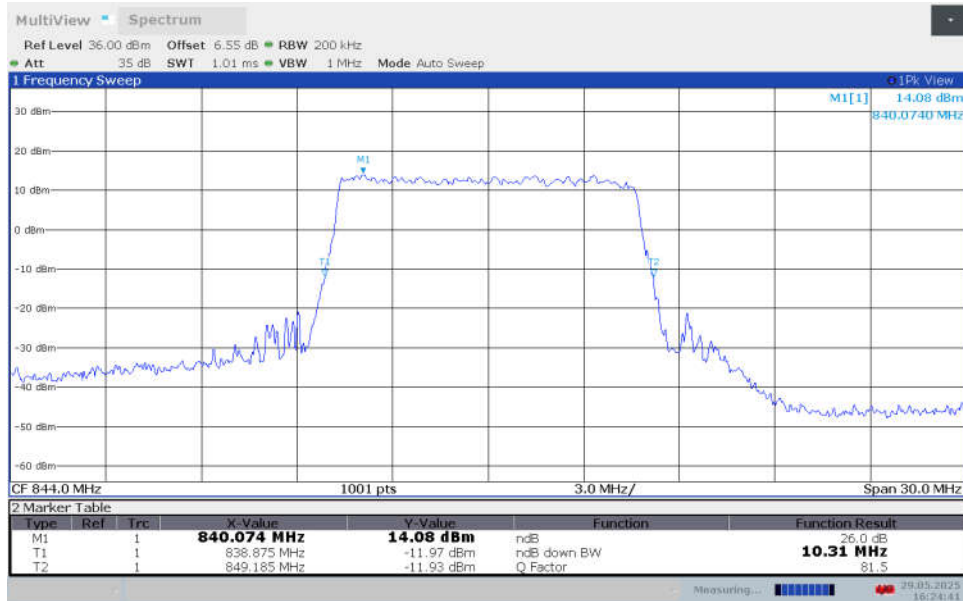

n5,10MHz Bandwidth,DFT-s-16QAM (-26dBc BW)

n5,10MHz Bandwidth,DFT-s-64QAM (-26dBc BW)

n5,10MHz Bandwidth,DFT-s-256QAM (-26dBc BW)

n5,10MHz Bandwidth,CP-QPSK (-26dBc BW)

n5,10MHz Bandwidth,CP-16QAM (-26dBc BW)