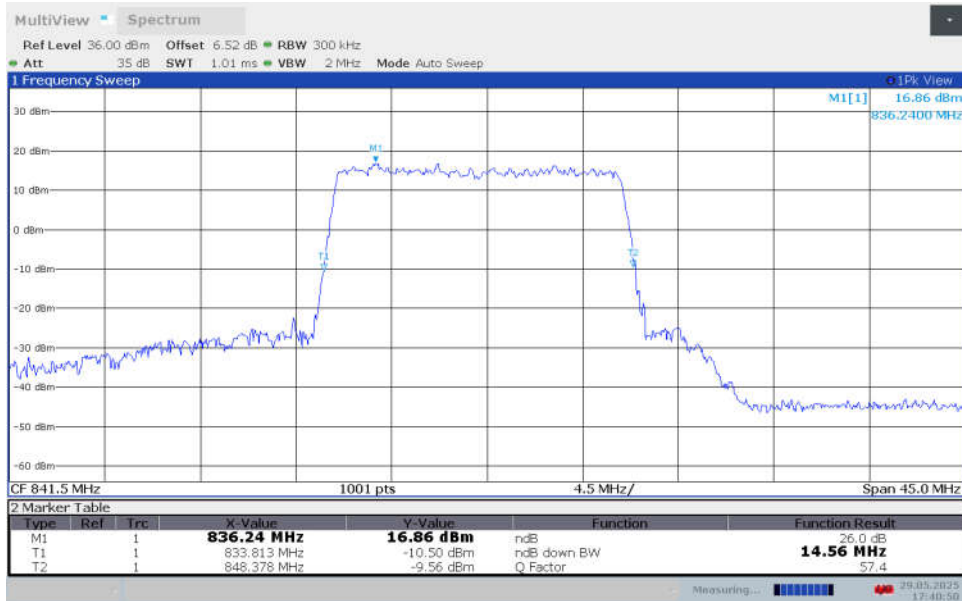

n5,15MHz Bandwidth,CP-16QAM (-26dBc BW)

n5,15MHz Bandwidth,CP-64QAM (-26dBc BW)

n5,15MHz Bandwidth,CP-256QAM (-26dBc BW)

n5,15MHz Bandwidth,DFT-s-pi/2 BPSK (-26dBc BW)

n5,15MHz Bandwidth,DFT-s-QPSK (-26dBc BW)