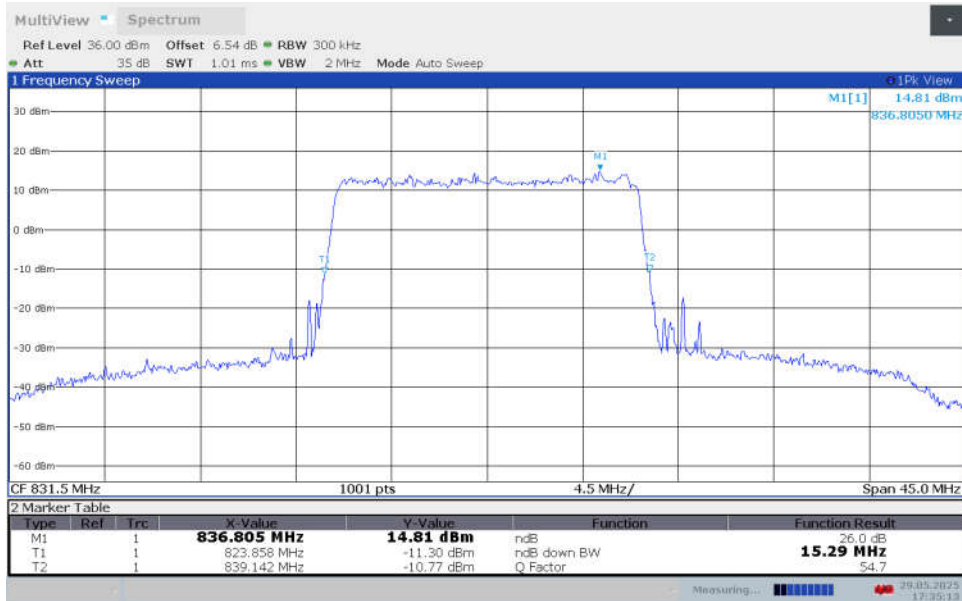

n5,15MHz Bandwidth,CP-QPSK (-26dBc BW)

n5,15MHz Bandwidth,CP-16QAM (-26dBc BW)