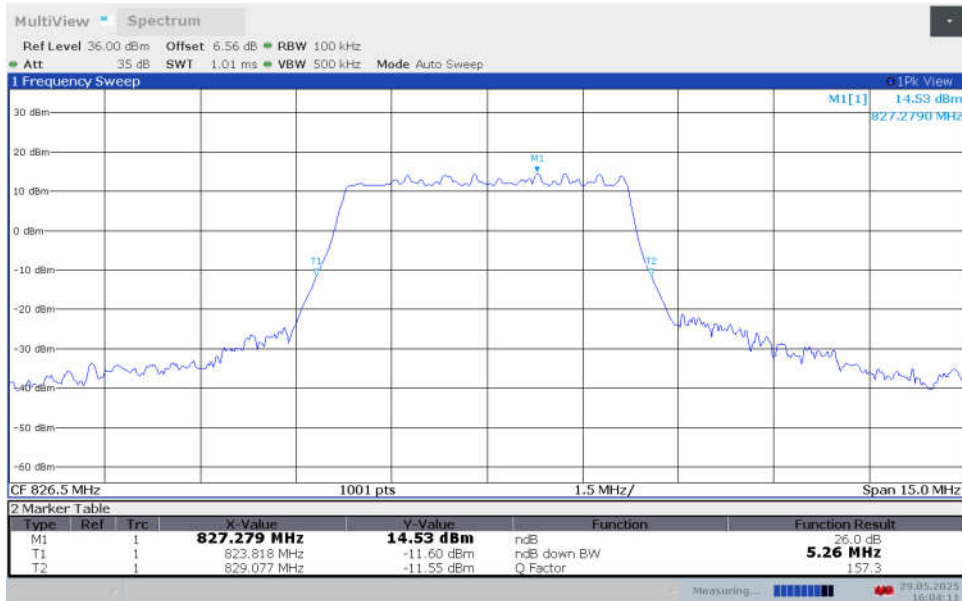

n5,5MHz Bandwidth,DFT-s-16QAM (-26dBc BW)

n5,5MHz Bandwidth,DFT-s-64QAM (-26dBc BW)

n5,5MHz Bandwidth,DFT-s-256QAM (-26dBc BW)

n5,5MHz Bandwidth,CP-QPSK (-26dBc BW)

n5,5MHz Bandwidth,CP-16QAM (-26dBc BW)

n5,5MHz Bandwidth,CP-64QAM (-26dBc BW)

n5,5MHz Bandwidth,CP-256QAM (-26dBc BW)

n5,5MHz Bandwidth,DFT-s-pi/2 BPSK (-26dBc BW)

n5,5MHz Bandwidth,DFT-s-QPSK (-26dBc BW)

n5,5MHz Bandwidth,DFT-s-16QAM (-26dBc BW)

n5,5MHz Bandwidth,DFT-s-64QAM (-26dBc BW)