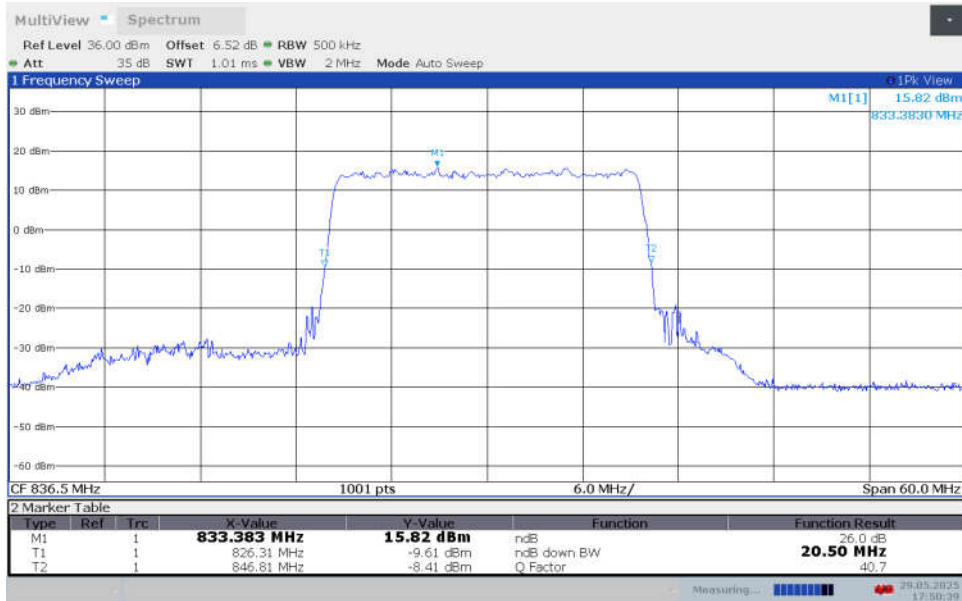

n5,20MHz Bandwidth,CP-16QAM (-26dBc BW)

n5,20MHz Bandwidth,CP-64QAM (-26dBc BW)