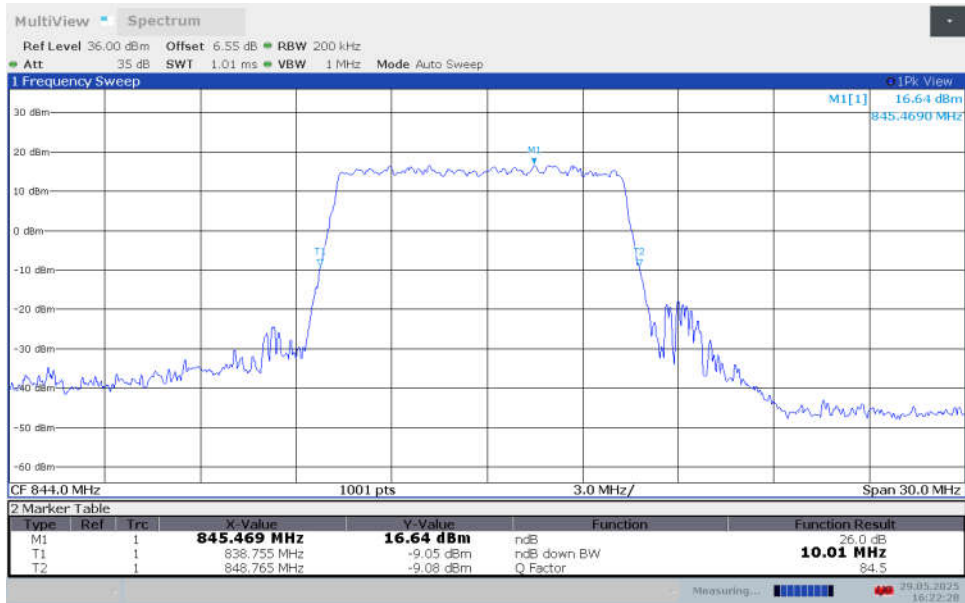

n5,10MHz Bandwidth,CP-16QAM (-26dBc BW)

n5,10MHz Bandwidth,CP-64QAM (-26dBc BW)

n5,10MHz Bandwidth,CP-256QAM (-26dBc BW)

n5,10MHz Bandwidth,DFT-s-pi/2 BPSK (-26dBc BW)

n5,10MHz Bandwidth,DFT-s-QPSK (-26dBc BW)