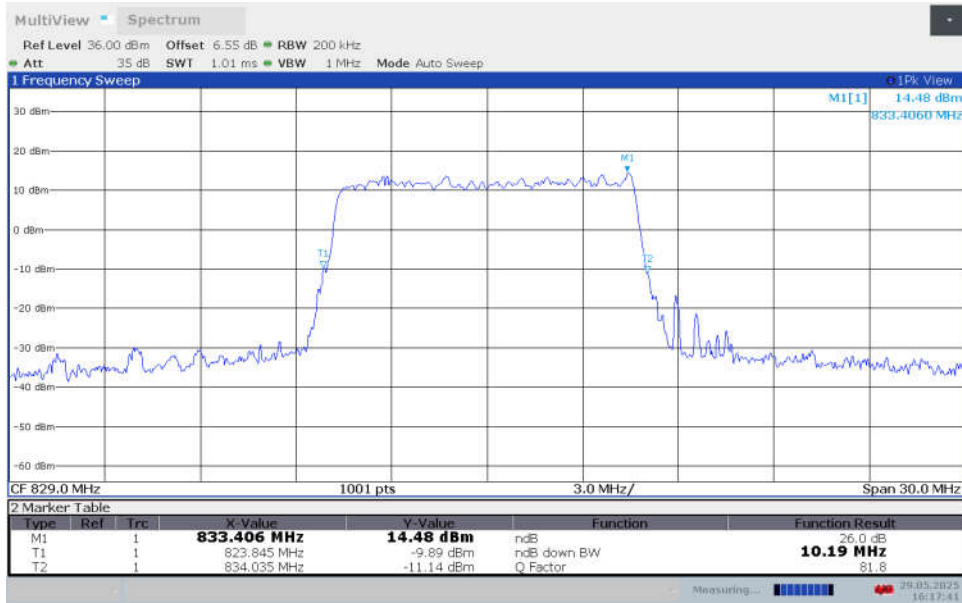

n5,10MHz Bandwidth,CP-64QAM (-26dBc BW)

n5,10MHz Bandwidth,CP-256QAM (-26dBc BW)