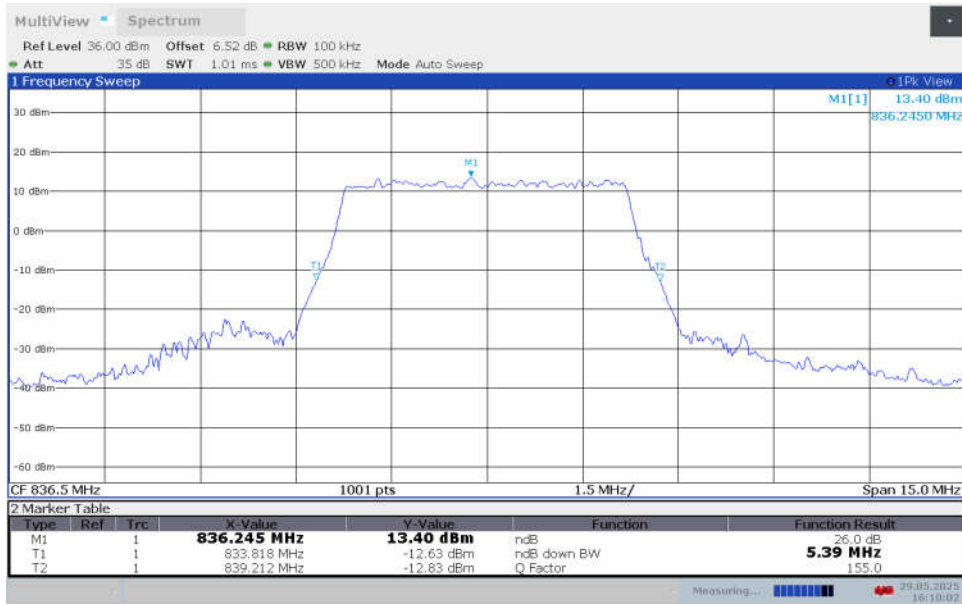

n5,5MHz Bandwidth,DFT-s-256QAM (-26dBc BW)

n5,5MHz Bandwidth,CP-QPSK (-26dBc BW)

n5,5MHz Bandwidth,CP-16QAM (-26dBc BW)

n5,5MHz Bandwidth,CP-64QAM (-26dBc BW)

n5,5MHz Bandwidth,CP-256QAM (-26dBc BW)

n5,5MHz Bandwidth,DFT-s-pi/2 BPSK (-26dBc BW)