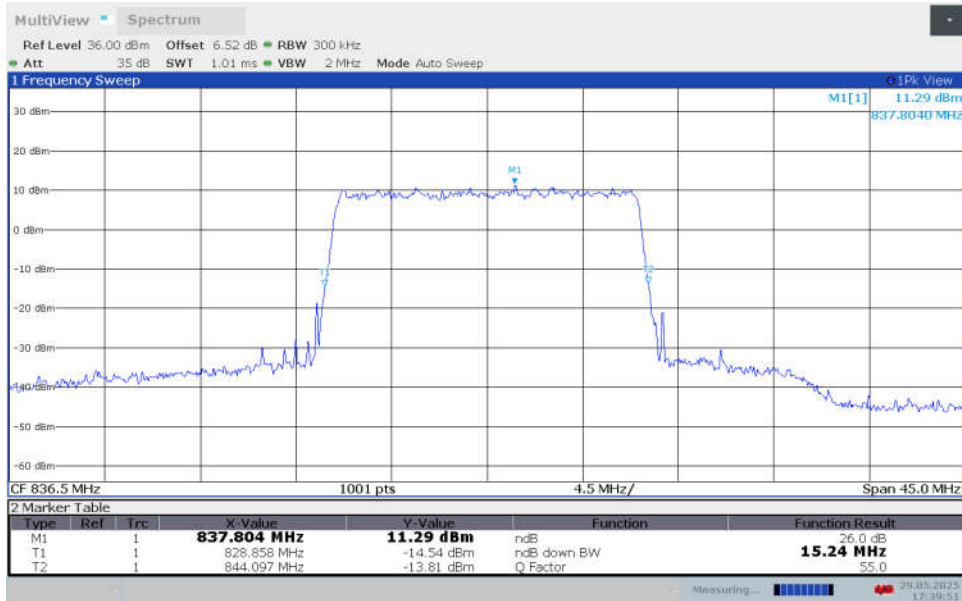

n5,15MHz Bandwidth,CP-256QAM (-26dBc BW)

n5,15MHz Bandwidth,DFT-s-pi/2 BPSK (-26dBc BW)