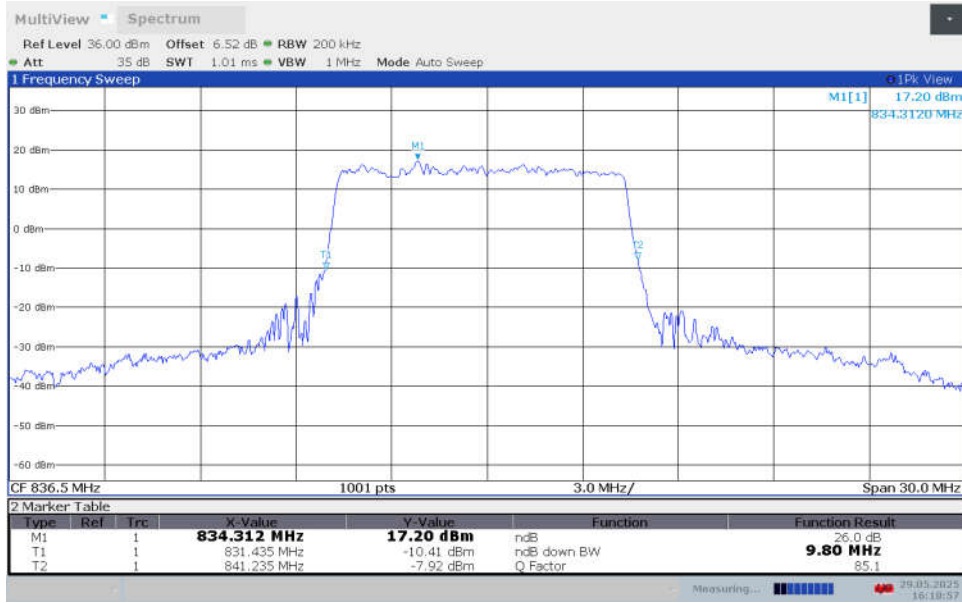

n5,10MHz Bandwidth,DFT-s-16QAM (-26dBc BW)

n5,10MHz Bandwidth,DFT-s-64QAM (-26dBc BW)