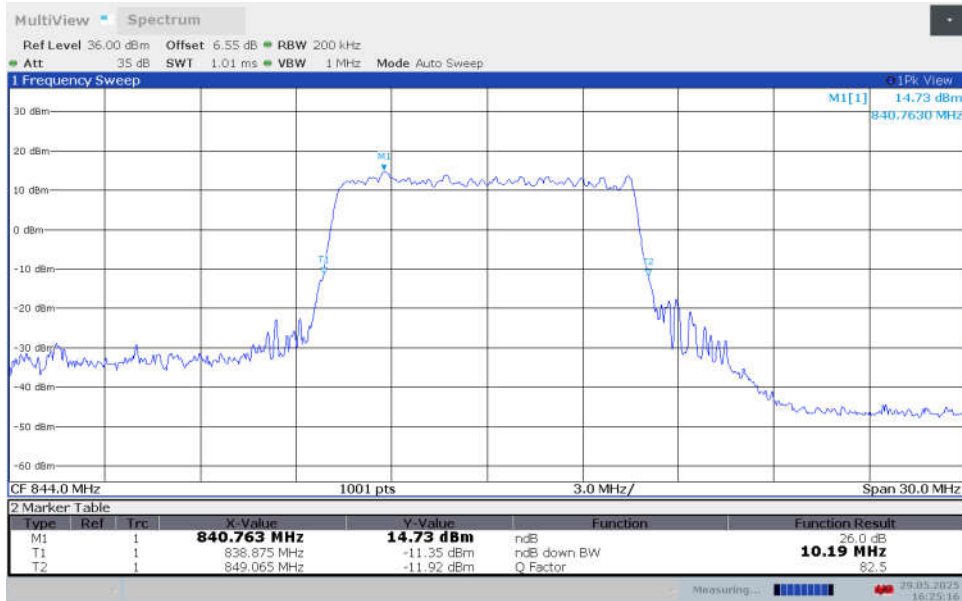

n5,10MHz Bandwidth,CP-64QAM (-26dBc BW)

n5,10MHz Bandwidth,CP-256QAM (-26dBc BW)