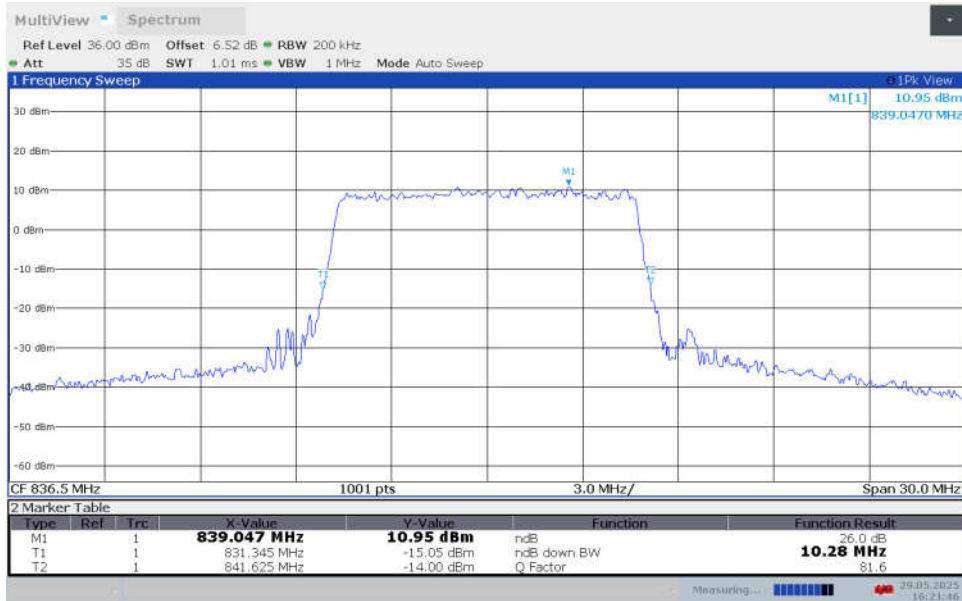

n5,10MHz Bandwidth,CP-256QAM (-26dBc BW)

n5,10MHz Bandwidth,DFT-s-pi/2 BPSK (-26dBc BW)