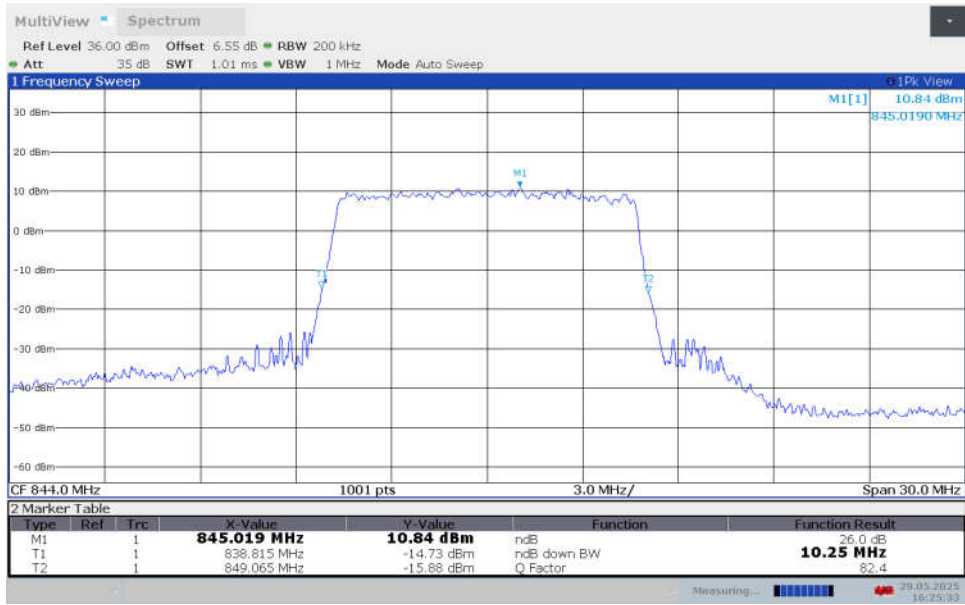

n5

n5,15MHz(-26dBc)

Frequency (MHz)	Emission Bandwidth (-26dBc) (MHz)								
	DFT-s-pi/2 BPSK	DFT-s-QPSK	DFT-s-16QAM	DFT-s-64QAM	DFT-s-256QAM	CP-QPSK	CP-16QAM	CP-64QAM	CP-256QAM
831.5	14.655	14.520	14.655	14.520	14.520	15.285	15.285	15.240	15.195
836.5	14.565	14.520	14.565	14.565	14.520	15.195	15.195	15.105	15.240
841.5	14.565	14.565	14.476	14.565	14.610	15.240	15.150	15.150	15.375

n5,15MHz Bandwidth,DFT-s-pi/2 BPSK (-26dBc BW)