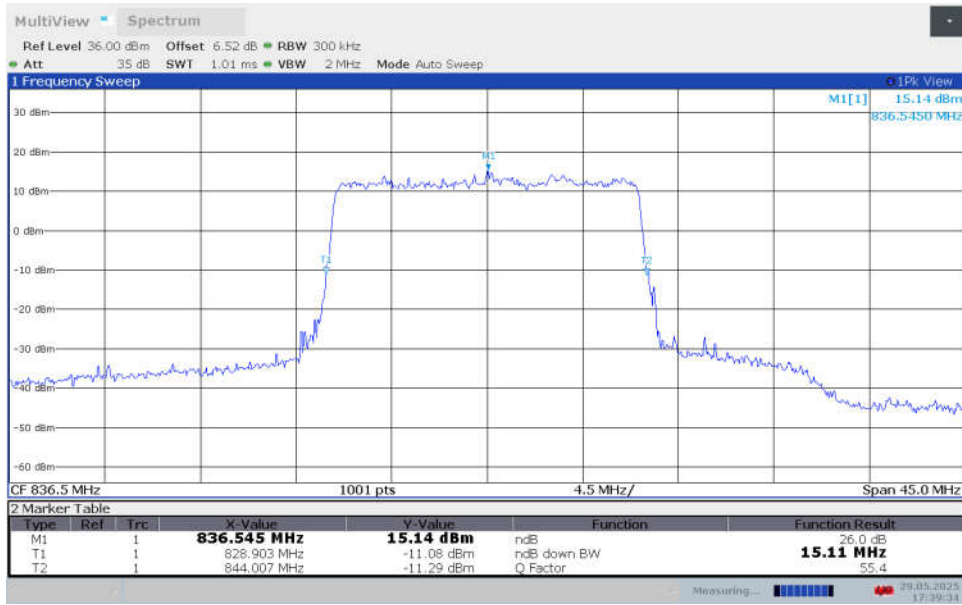

n5,15MHz Bandwidth,CP-256QAM (-26dBc BW)

n5,15MHz Bandwidth,DFT-s-pi/2 BPSK (-26dBc BW)