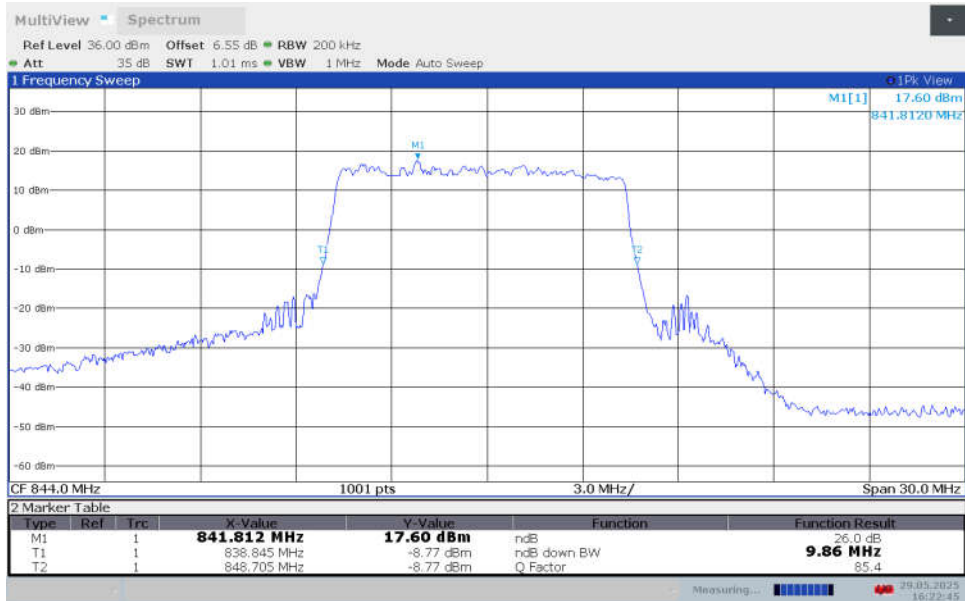

n5,10MHz Bandwidth,CP-16QAM (-26dBc BW)

n5,10MHz Bandwidth,CP-64QAM (-26dBc BW)

n5,10MHz Bandwidth,CP-256QAM (-26dBc BW)

n5,10MHz Bandwidth,DFT-s-pi/2 BPSK (-26dBc BW)

n5,10MHz Bandwidth,DFT-s-QPSK (-26dBc BW)