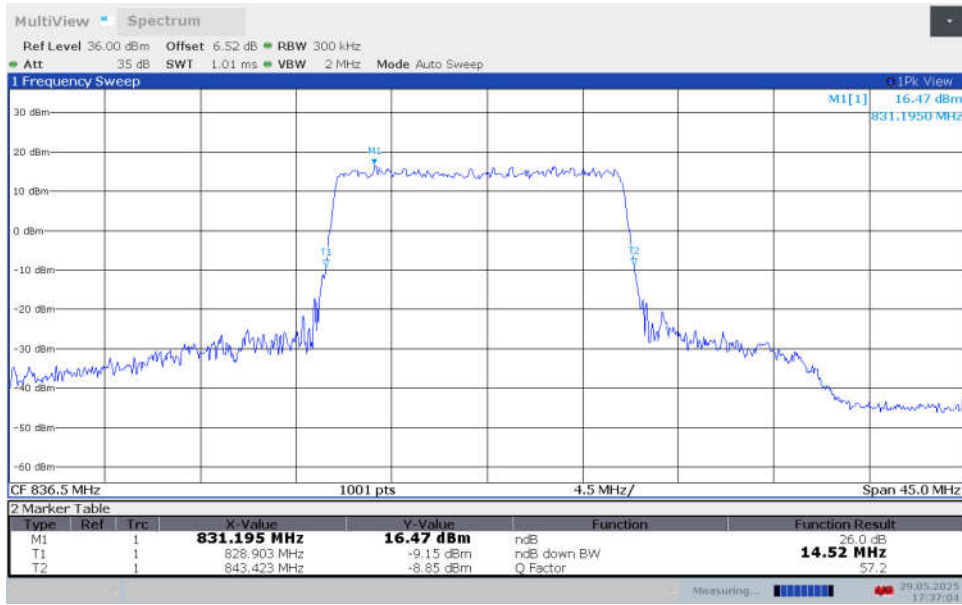

n5,15MHz Bandwidth,DFT-s-16QAM (-26dBc BW)

n5,15MHz Bandwidth,DFT-s-64QAM (-26dBc BW)