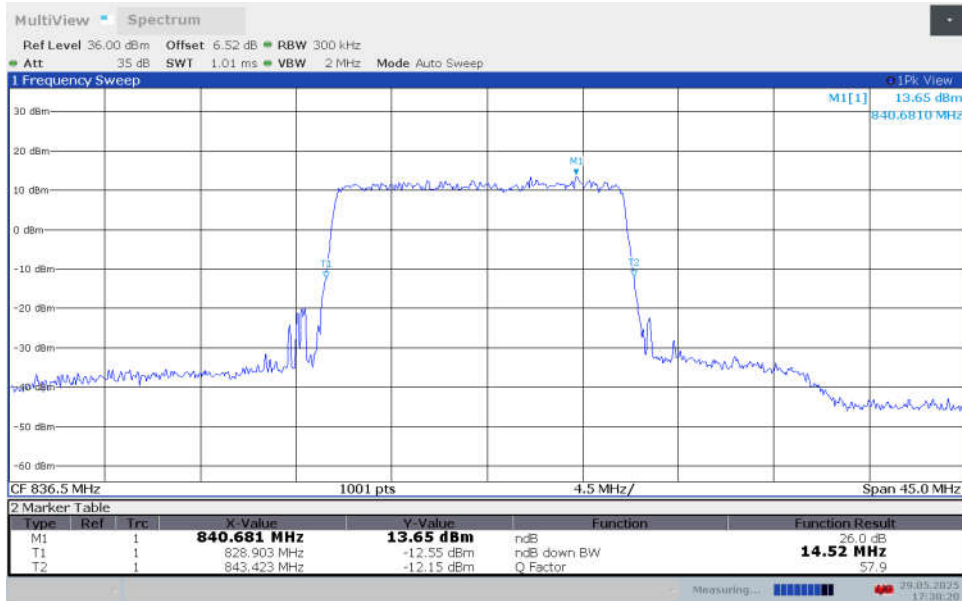

n5,15MHz Bandwidth,DFT-s-QPSK (-26dBc BW)

n5,15MHz Bandwidth,DFT-s-16QAM (-26dBc BW)

n5,15MHz Bandwidth,DFT-s-64QAM (-26dBc BW)

n5,15MHz Bandwidth,DFT-s-256QAM (-26dBc BW)

n5,15MHz Bandwidth,CP-QPSK (-26dBc BW)