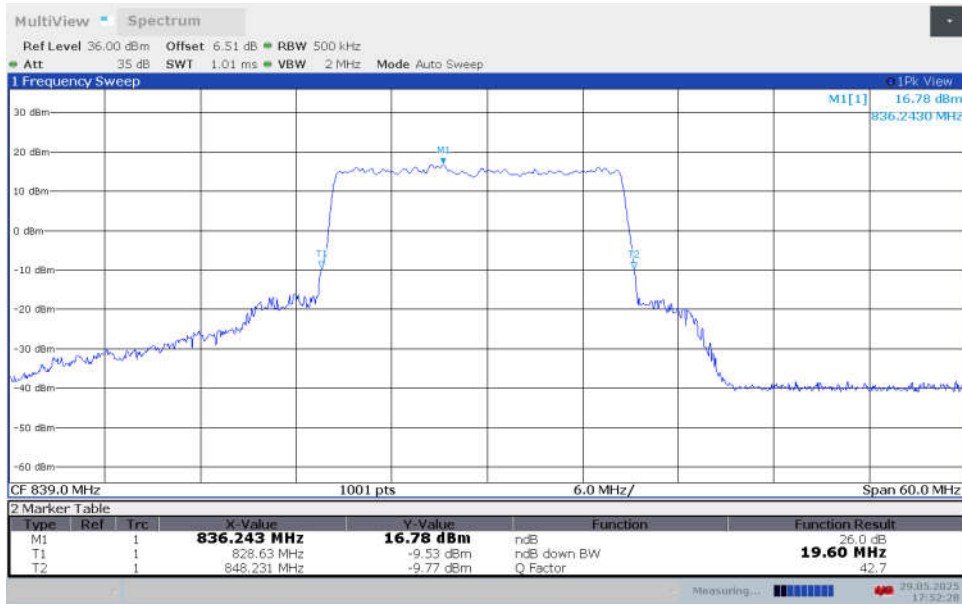

n5,20MHz Bandwidth,CP-16QAM (-26dBc BW)

n5,20MHz Bandwidth,CP-64QAM (-26dBc BW)

n5,20MHz Bandwidth,CP-256QAM (-26dBc BW)

n5,20MHz Bandwidth,DFT-s-pi/2 BPSK (-26dBc BW)

n5,20MHz Bandwidth,DFT-s-QPSK (-26dBc BW)

n5,20MHz Bandwidth,DFT-s-16QAM (-26dBc BW)

n5,20MHz Bandwidth,DFT-s-64QAM (-26dBc BW)

n5,20MHz Bandwidth,DFT-s-256QAM (-26dBc BW)