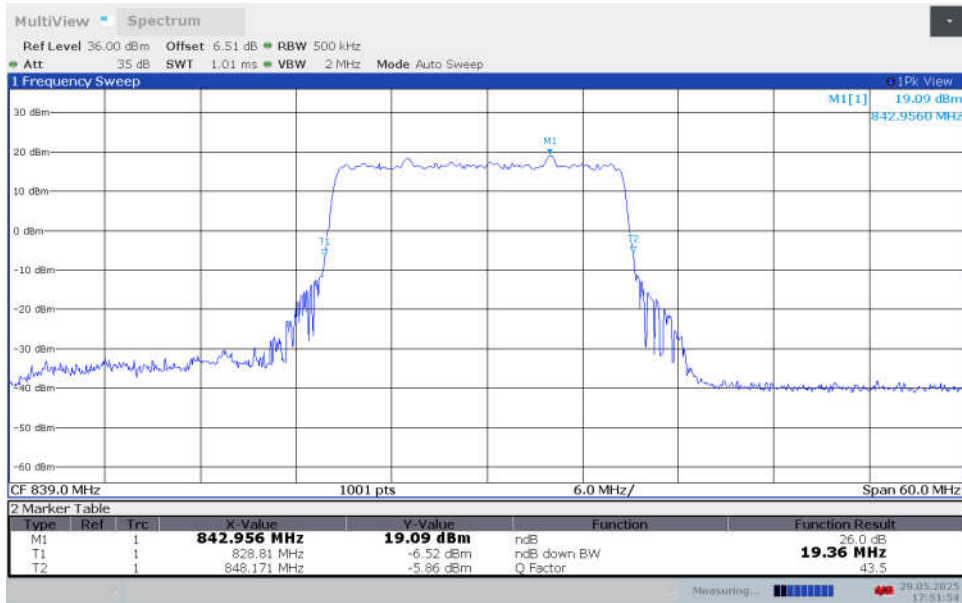

n5,20MHz Bandwidth,CP-16QAM (-26dBc BW)

n5,20MHz Bandwidth,CP-64QAM (-26dBc BW)

n5,20MHz Bandwidth,CP-256QAM (-26dBc BW)

n5,20MHz Bandwidth,DFT-s-pi/2 BPSK (-26dBc BW)

n5,20MHz Bandwidth,DFT-s-QPSK (-26dBc BW)

n5,20MHz Bandwidth,DFT-s-16QAM (-26dBc BW)

n5,20MHz Bandwidth,DFT-s-64QAM (-26dBc BW)

n5,20MHz Bandwidth,DFT-s-256QAM (-26dBc BW)