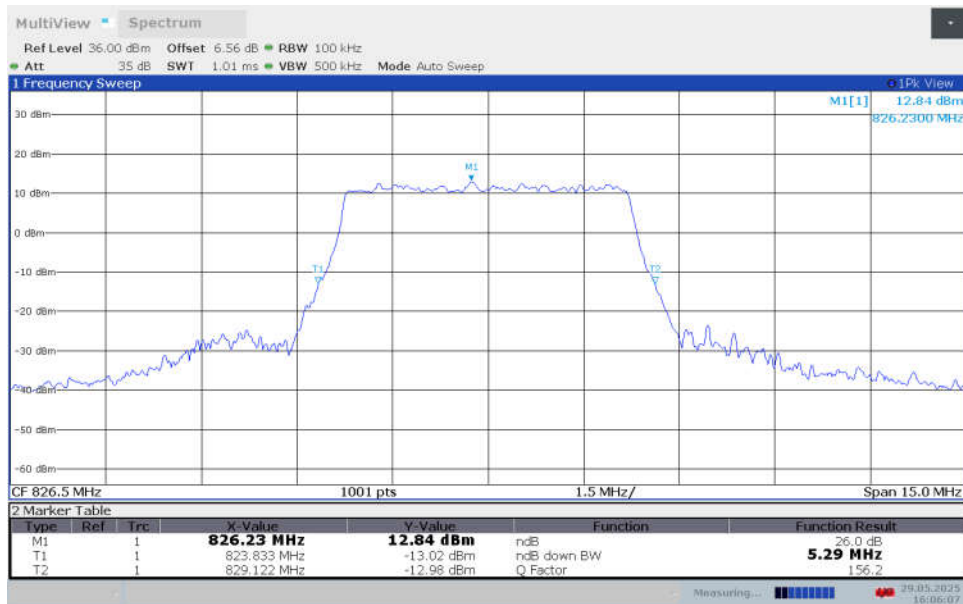

n5,5MHz Bandwidth,DFT-s-16QAM (-26dBc BW)

n5,5MHz Bandwidth,DFT-s-64QAM (-26dBc BW)

n5,5MHz Bandwidth,DFT-s-256QAM (-26dBc BW)

n5,5MHz Bandwidth,CP-QPSK (-26dBc BW)

n5,5MHz Bandwidth,CP-16QAM (-26dBc BW)

n5,5MHz Bandwidth,CP-64QAM (-26dBc BW)

n5,5MHz Bandwidth,CP-256QAM (-26dBc BW)

n5,5MHz Bandwidth,DFT-s-pi/2 BPSK (-26dBc BW)

n5,5MHz Bandwidth,DFT-s-QPSK (-26dBc BW)

n5,5MHz Bandwidth,DFT-s-16QAM (-26dBc BW)

n5,5MHz Bandwidth,DFT-s-64QAM (-26dBc BW)