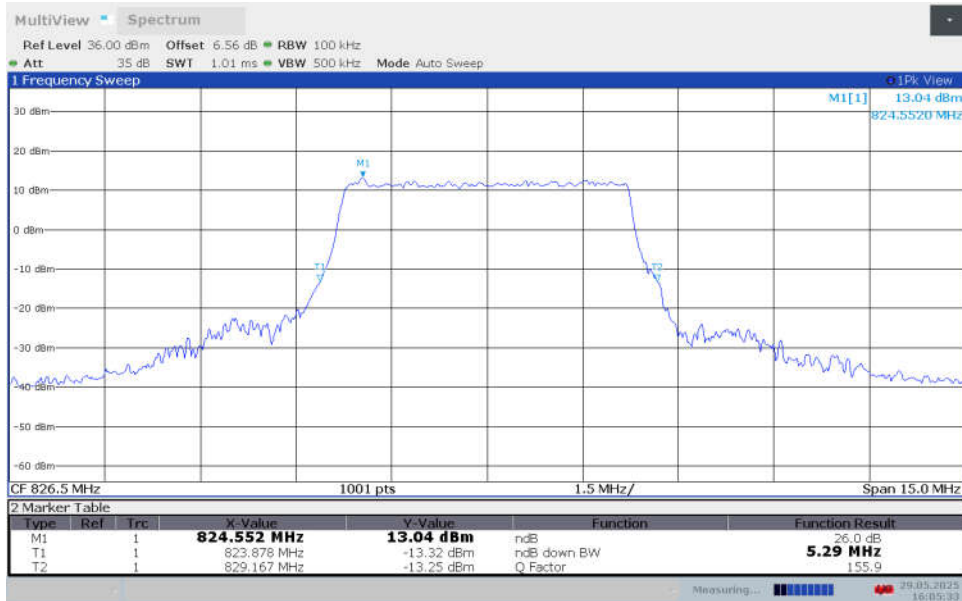

n5,5MHz Bandwidth,DFT-s-16QAM (-26dBc BW)

n5,5MHz Bandwidth,DFT-s-64QAM (-26dBc BW)

n5,5MHz Bandwidth,DFT-s-256QAM (-26dBc BW)

n5,5MHz Bandwidth,CP-QPSK (-26dBc BW)

n5,5MHz Bandwidth,CP-16QAM (-26dBc BW)

n5,5MHz Bandwidth,CP-64QAM (-26dBc BW)

n5,5MHz Bandwidth,CP-256QAM (-26dBc BW)

n5,5MHz Bandwidth,DFT-s-pi/2 BPSK (-26dBc BW)

n5,5MHz Bandwidth,DFT-s-QPSK (-26dBc BW)

n5,5MHz Bandwidth,DFT-s-16QAM (-26dBc BW)

n5,5MHz Bandwidth,DFT-s-64QAM (-26dBc BW)