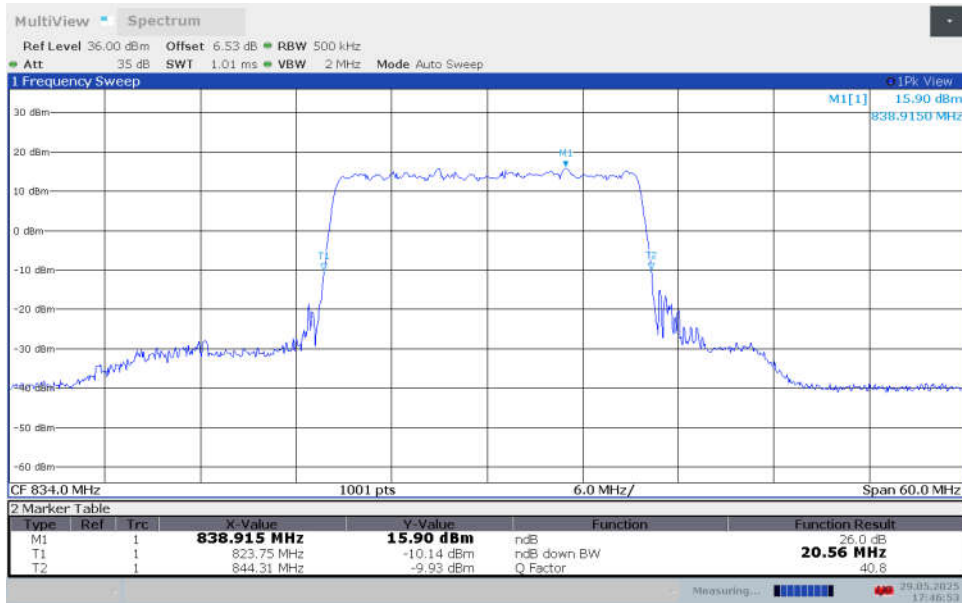

n5,20MHz Bandwidth,CP-64QAM (-26dBc BW)

n5,20MHz Bandwidth,CP-256QAM (-26dBc BW)