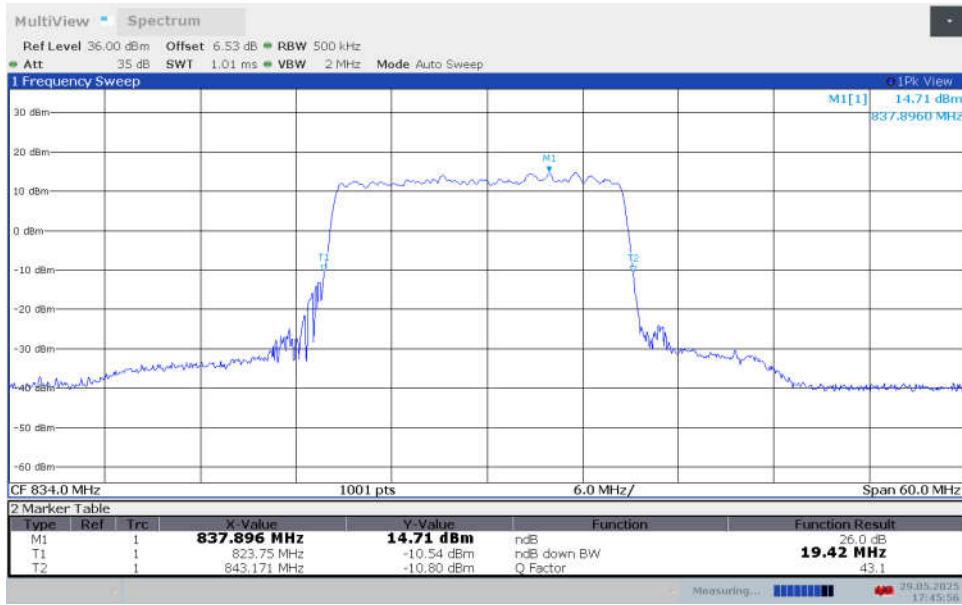

n5,20MHz Bandwidth,DFT-s-pi/2 BPSK (-26dBc BW)

n5,20MHz Bandwidth,DFT-s-QPSK (-26dBc BW)

n5,20MHz Bandwidth,DFT-s-16QAM (-26dBc BW)

n5,20MHz Bandwidth,DFT-s-64QAM (-26dBc BW)

n5,20MHz Bandwidth,DFT-s-256QAM (-26dBc BW)