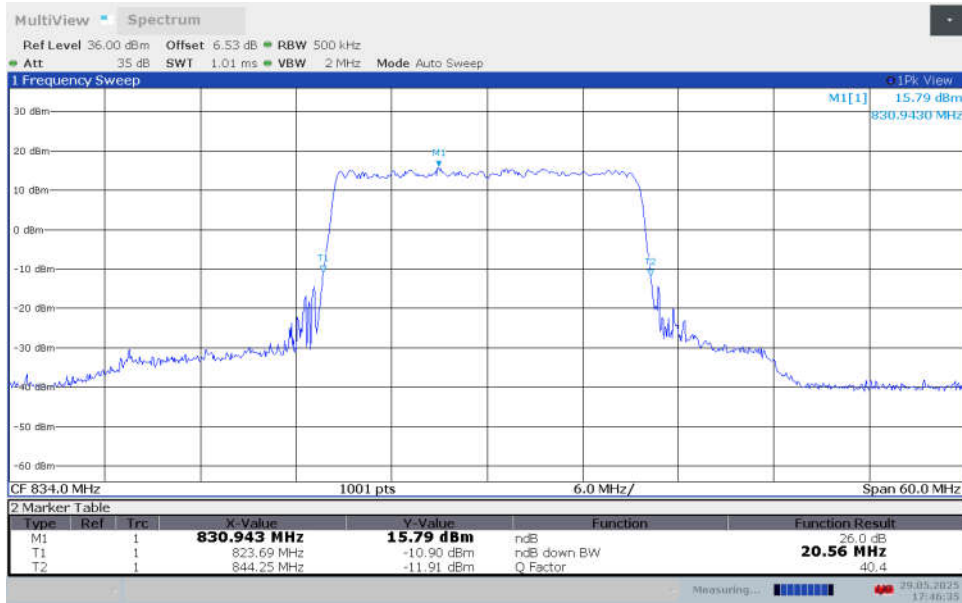

n5,20MHz Bandwidth,CP-QPSK (-26dBc BW)

n5,20MHz Bandwidth,CP-16QAM (-26dBc BW)