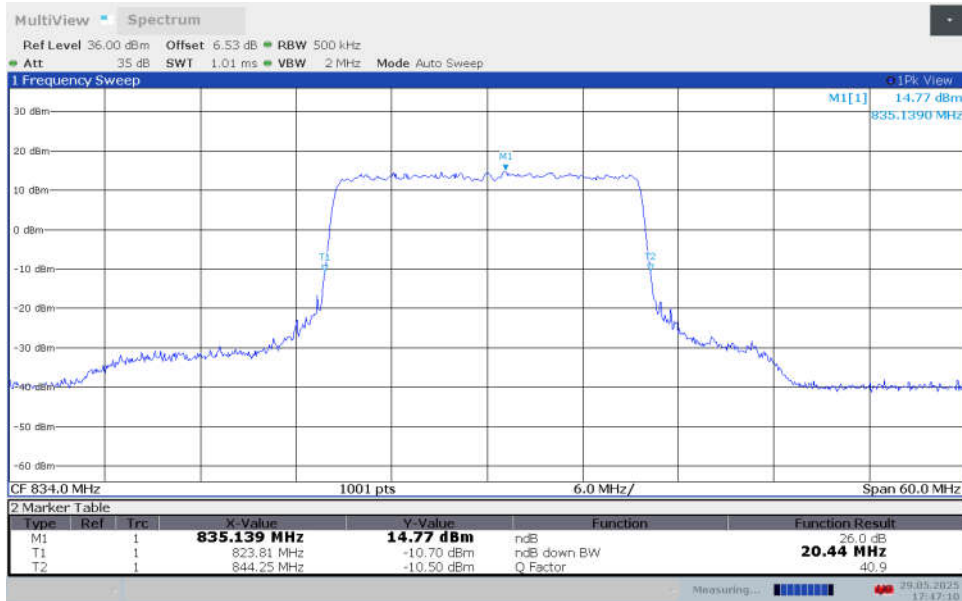

n5,20MHz Bandwidth,CP-64QAM (-26dBc BW)

n5,20MHz Bandwidth,CP-256QAM (-26dBc BW)