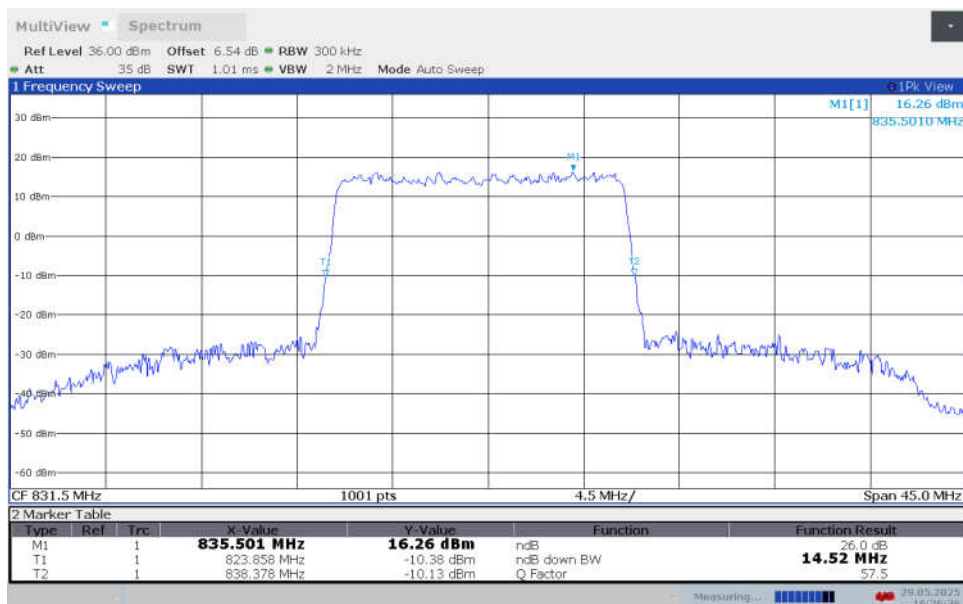

n5,15MHz Bandwidth,DFT-s-QPSK (-26dBc BW)