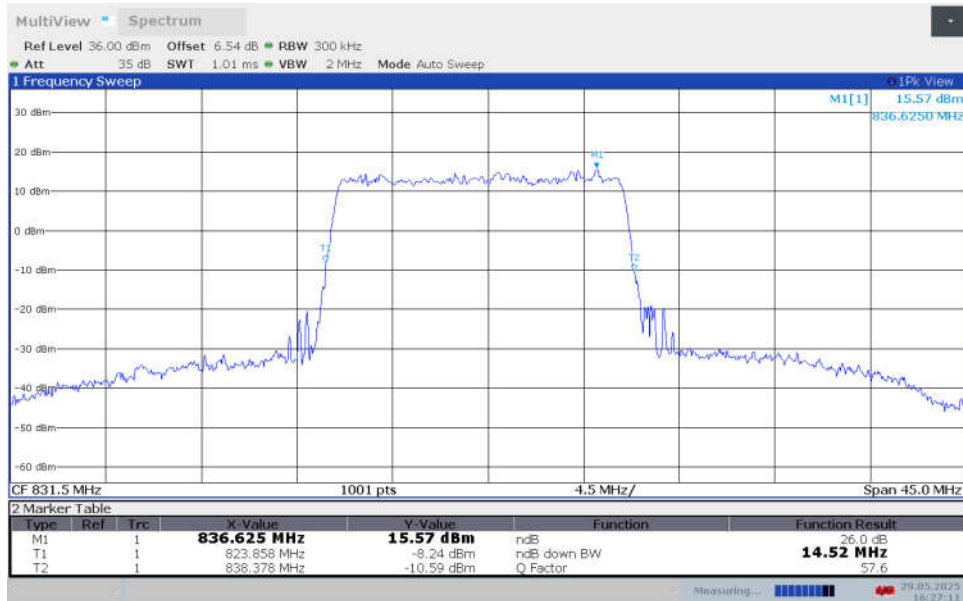

n5,15MHz Bandwidth,DFT-s-pi/2 BPSK (-26dBc BW)

n5,15MHz Bandwidth,DFT-s-QPSK (-26dBc BW)

n5,15MHz Bandwidth,DFT-s-16QAM (-26dBc BW)

n5,15MHz Bandwidth,DFT-s-64QAM (-26dBc BW)

n5,15MHz Bandwidth,DFT-s-256QAM (-26dBc BW)