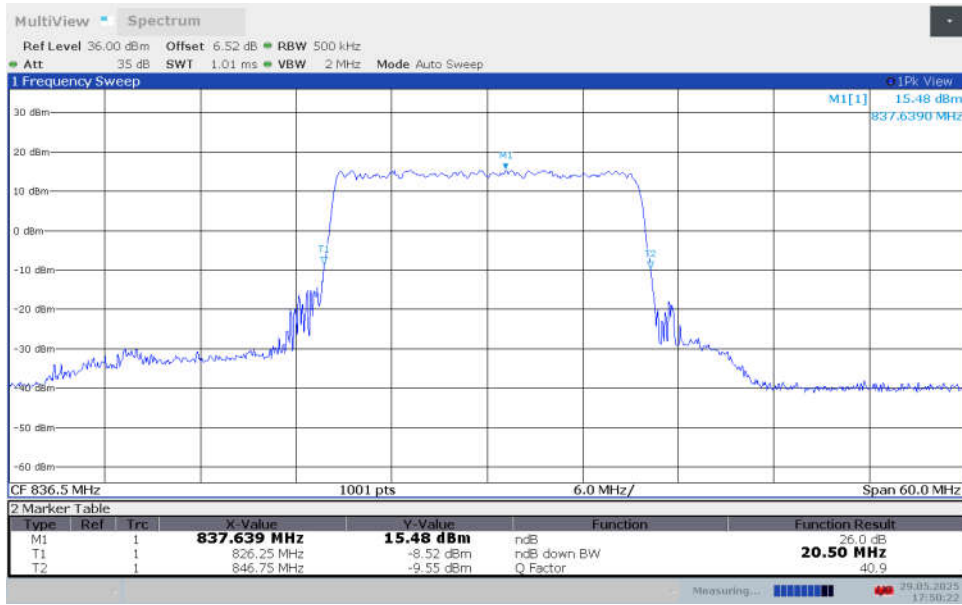

n5,20MHz Bandwidth,DFT-s-QPSK (-26dBc BW)

n5,20MHz Bandwidth,DFT-s-16QAM (-26dBc BW)

n5,20MHz Bandwidth,DFT-s-64QAM (-26dBc BW)

n5,20MHz Bandwidth,DFT-s-256QAM (-26dBc BW)

n5,20MHz Bandwidth,CP-QPSK (-26dBc BW)

n5,20MHz Bandwidth,CP-16QAM (-26dBc BW)

n5,20MHz Bandwidth,CP-64QAM (-26dBc BW)

n5,20MHz Bandwidth,CP-256QAM (-26dBc BW)

n5,20MHz Bandwidth,DFT-s-pi/2 BPSK (-26dBc BW)

n5,20MHz Bandwidth,DFT-s-QPSK (-26dBc BW)