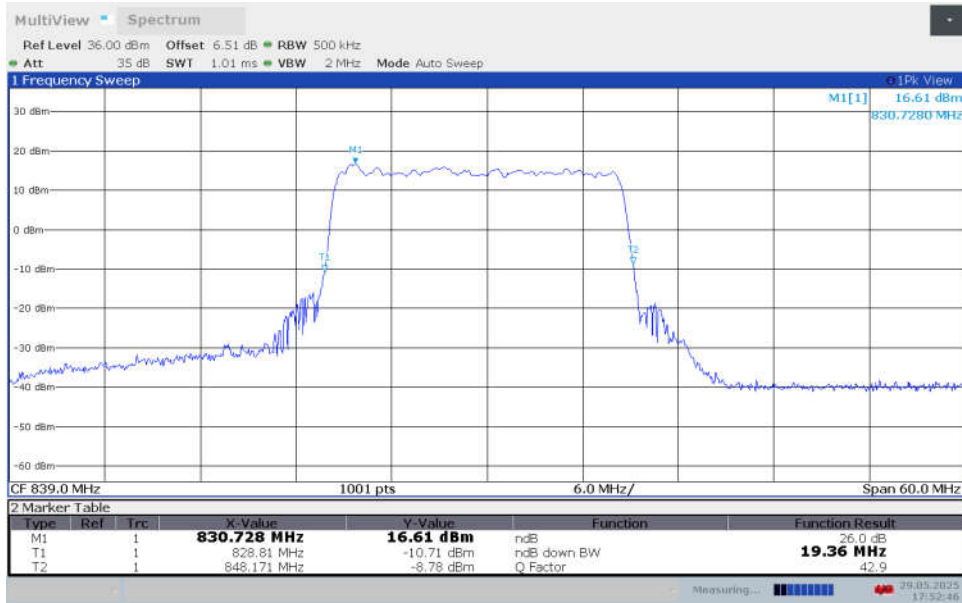

n5,20MHz Bandwidth,CP-16QAM (-26dBc BW)

n5,20MHz Bandwidth,CP-64QAM (-26dBc BW)

n5,20MHz Bandwidth,CP-256QAM (-26dBc BW)

n5,20MHz Bandwidth,DFT-s-pi/2 BPSK (-26dBc BW)

n5,20MHz Bandwidth,DFT-s-QPSK (-26dBc BW)

n5,20MHz Bandwidth,DFT-s-16QAM (-26dBc BW)

n5,20MHz Bandwidth,DFT-s-64QAM (-26dBc BW)

n5,20MHz Bandwidth,DFT-s-256QAM (-26dBc BW)