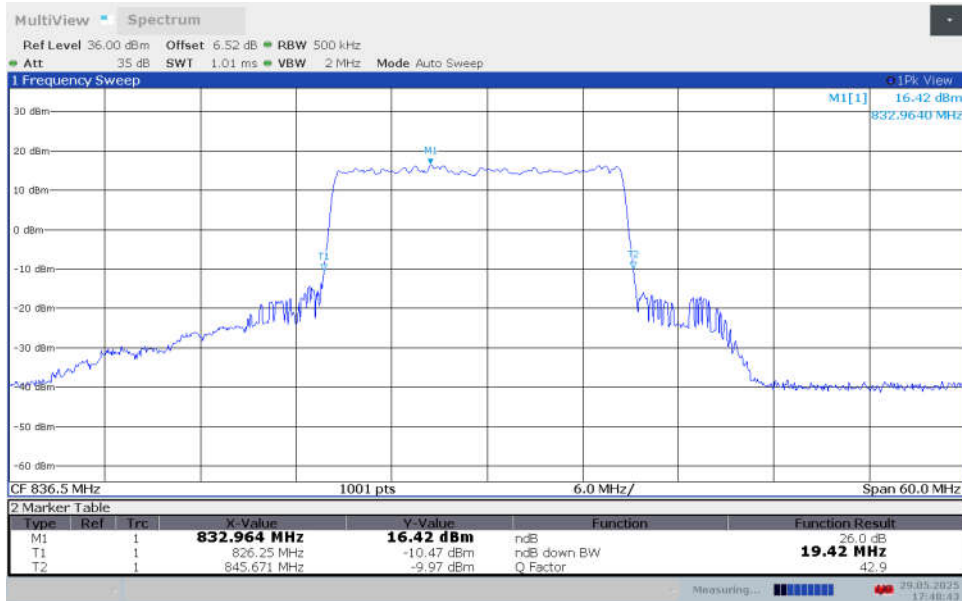

n5,20MHz Bandwidth,DFT-s-16QAM (-26dBc BW)

n5,20MHz Bandwidth,DFT-s-64QAM (-26dBc BW)