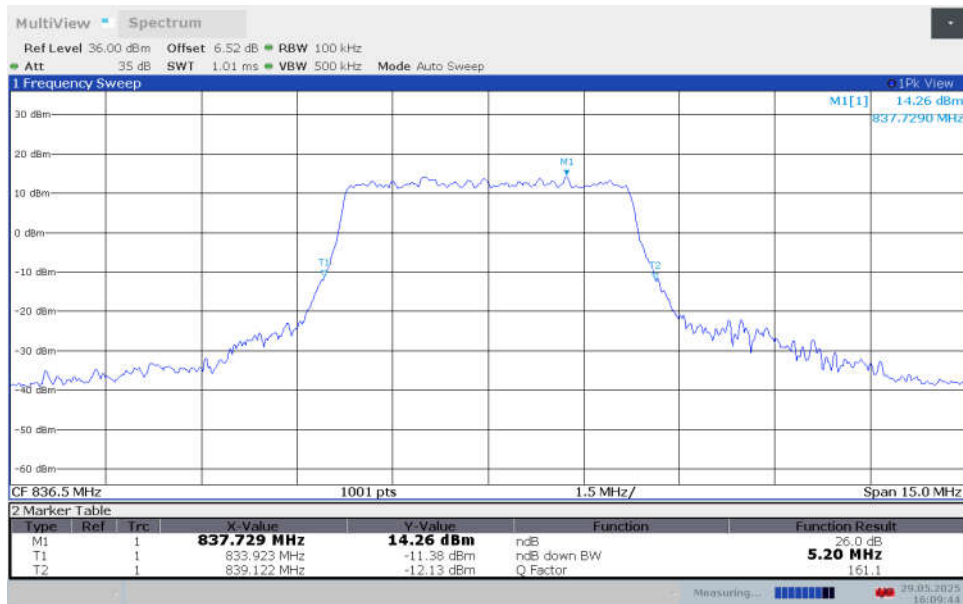

n5,5MHz Bandwidth,CP-256QAM (-26dBc BW)

n5,5MHz Bandwidth,DFT-s-pi/2 BPSK (-26dBc BW)

n5,5MHz Bandwidth,DFT-s-QPSK (-26dBc BW)

n5,5MHz Bandwidth,DFT-s-16QAM (-26dBc BW)

n5,5MHz Bandwidth,DFT-s-64QAM (-26dBc BW)

n5,5MHz Bandwidth,DFT-s-256QAM (-26dBc BW)

n5,5MHz Bandwidth,CP-QPSK (-26dBc BW)

n5,5MHz Bandwidth,CP-16QAM (-26dBc BW)

n5,5MHz Bandwidth,CP-64QAM (-26dBc BW)

n5,5MHz Bandwidth,CP-256QAM (-26dBc BW)

n5,5MHz Bandwidth,DFT-s-pi/2 BPSK (-26dBc BW)