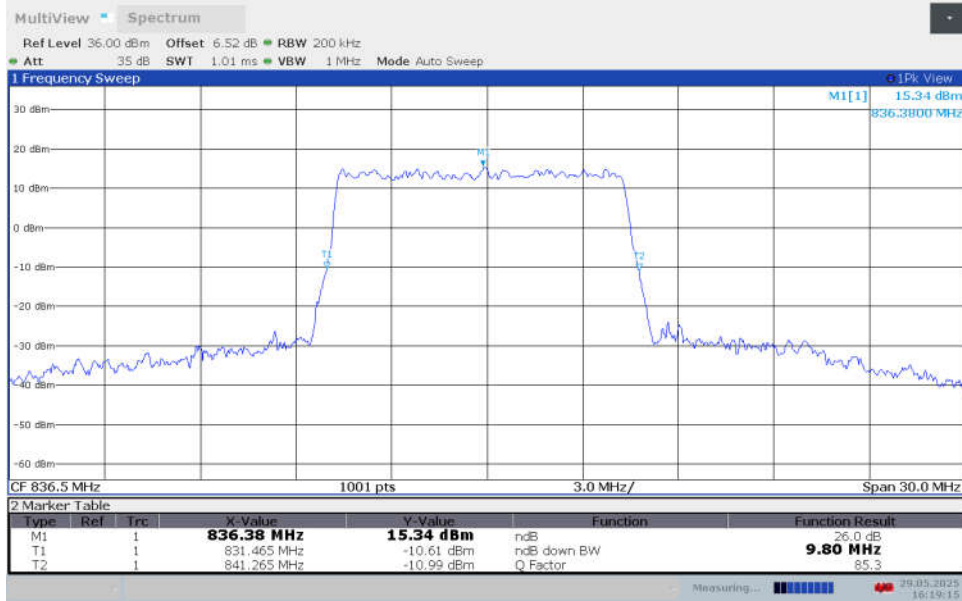

n5,10MHz Bandwidth,DFT-s-16QAM (-26dBc BW)

n5,10MHz Bandwidth,DFT-s-64QAM (-26dBc BW)