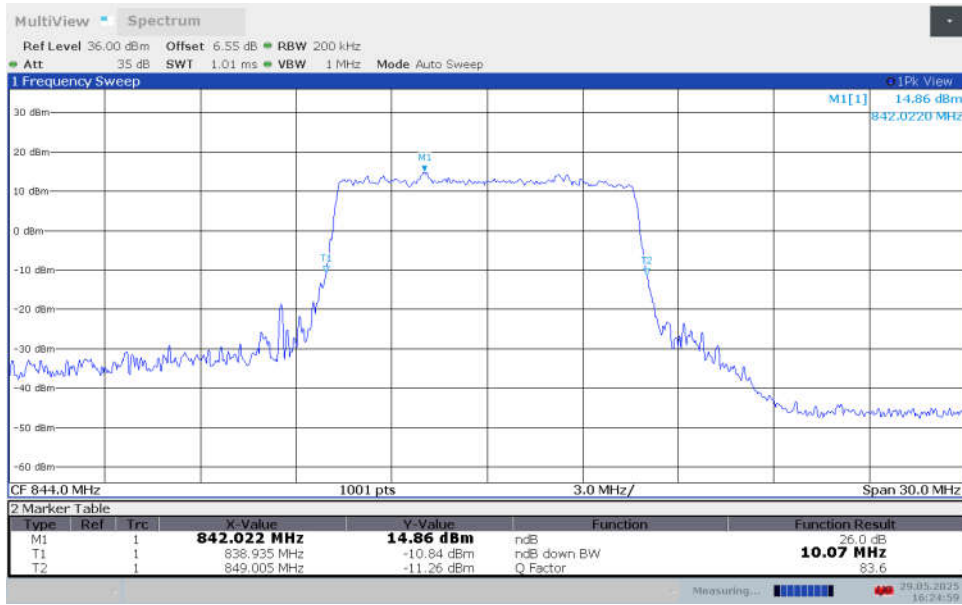

n5,10MHz Bandwidth,DFT-s-16QAM (-26dBc BW)

n5,10MHz Bandwidth,DFT-s-64QAM (-26dBc BW)

n5,10MHz Bandwidth,DFT-s-256QAM (-26dBc BW)

n5,10MHz Bandwidth,CP-QPSK (-26dBc BW)

n5,10MHz Bandwidth,CP-16QAM (-26dBc BW)