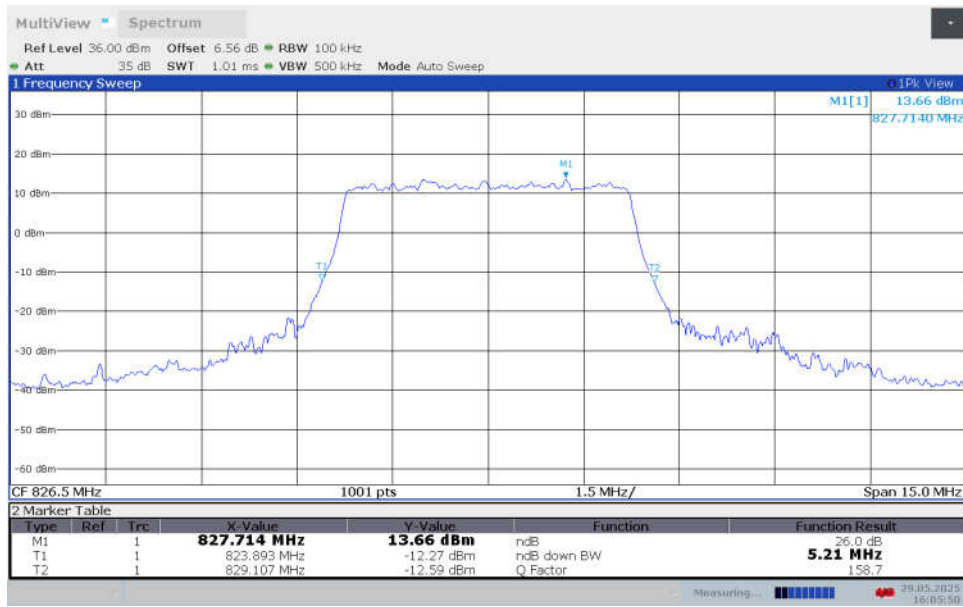

n5,5MHz Bandwidth,DFT-s-16QAM (-26dBc BW)

n5,5MHz Bandwidth,DFT-s-64QAM (-26dBc BW)

n5,5MHz Bandwidth,DFT-s-256QAM (-26dBc BW)

n5,5MHz Bandwidth,CP-QPSK (-26dBc BW)

n5,5MHz Bandwidth,CP-16QAM (-26dBc BW)

n5,5MHz Bandwidth,CP-64QAM (-26dBc BW)

n5,5MHz Bandwidth,CP-256QAM (-26dBc BW)

n5,5MHz Bandwidth,DFT-s-pi/2 BPSK (-26dBc BW)

n5,5MHz Bandwidth,DFT-s-QPSK (-26dBc BW)

n5,5MHz Bandwidth,DFT-s-16QAM (-26dBc BW)

n5,5MHz Bandwidth,DFT-s-64QAM (-26dBc BW)