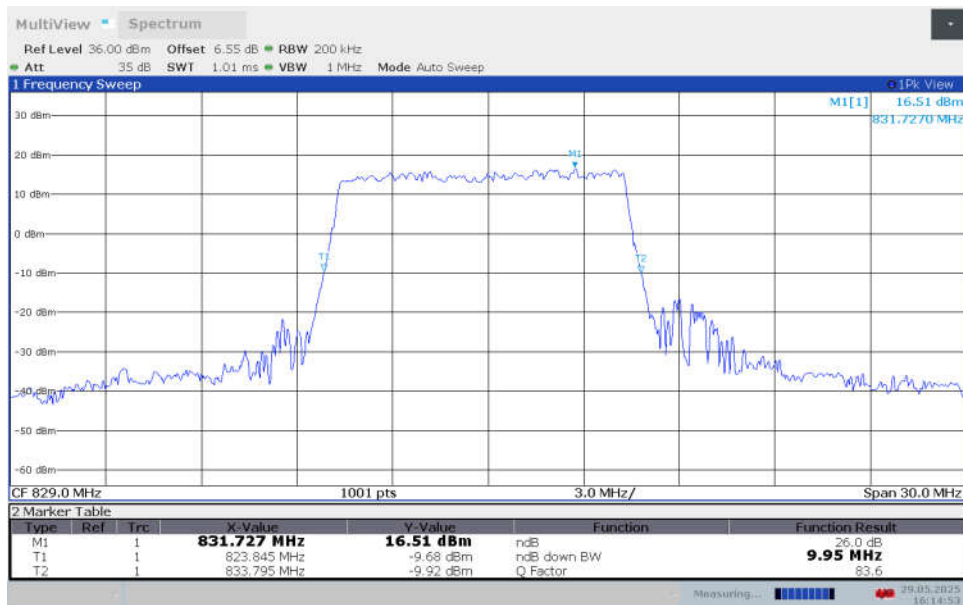

n5,5MHz Bandwidth,CP-16QAM (-26dBc BW)

n5,5MHz Bandwidth,CP-64QAM (-26dBc BW)

n5,5MHz Bandwidth,CP-256QAM (-26dBc BW)

n5

n5,10MHz(-26dBc)

Frequency (MHz)	Emission Bandwidth (-26dBc) (MHz)								
	DFT-s-pi/2 BPSK	DFT-s-QPSK	DFT-s-16QAM	DFT-s-64QAM	DFT-s-256QAM	CP-QPSK	CP-16QAM	CP-64QAM	CP-256QAM
829	9.950	9.830	9.860	9.980	9.830	10.250	10.190	10.190	10.280
836.5	9.950	9.800	9.800	9.950	9.860	10.250	10.160	10.160	10.280
844	10.010	9.860	9.800	9.890	9.710	10.310	10.070	10.190	10.250

n5,10MHz Bandwidth,DFT-s-pi/2 BPSK (-26dBc BW)

n5,10MHz Bandwidth,DFT-s-QPSK (-26dBc BW)

n5,10MHz Bandwidth,DFT-s-16QAM (-26dBc BW)

n5,10MHz Bandwidth,DFT-s-64QAM (-26dBc BW)

n5,10MHz Bandwidth,DFT-s-256QAM (-26dBc BW)