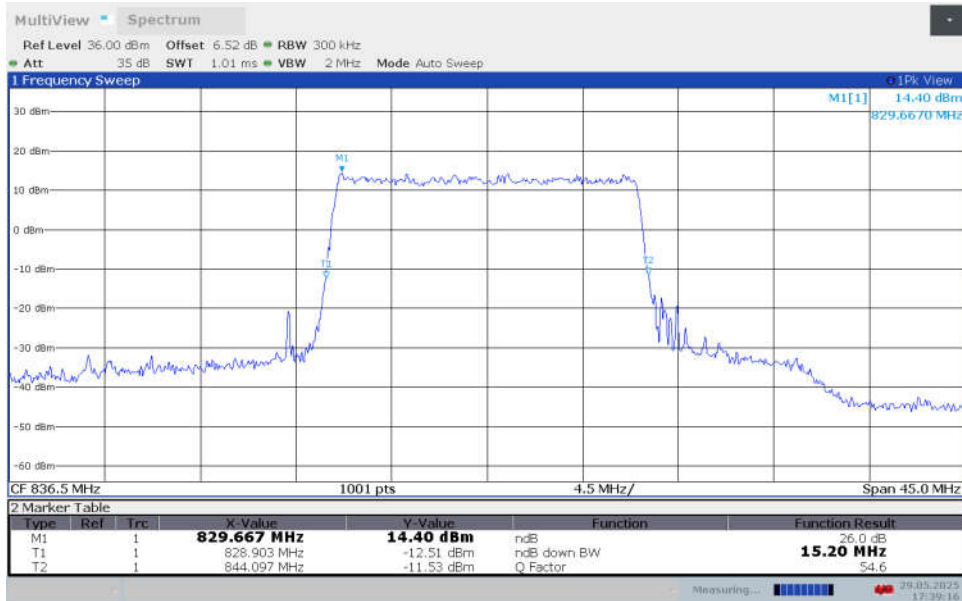

n5,15MHz Bandwidth,CP-16QAM (-26dBc BW)

n5,15MHz Bandwidth,CP-64QAM (-26dBc BW)