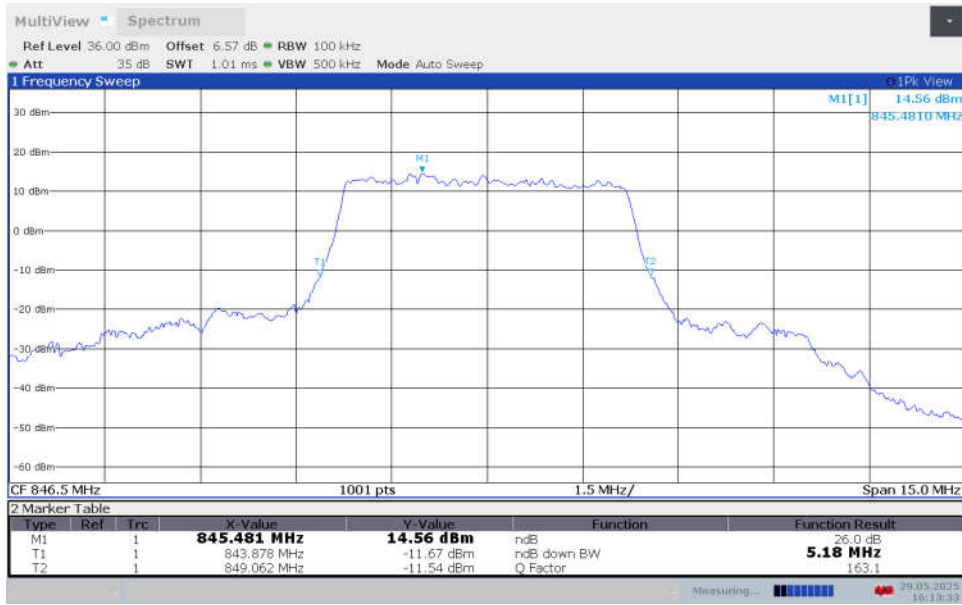

n5,5MHz Bandwidth,DFT-s-256QAM (-26dBc BW)

n5,5MHz Bandwidth,CP-QPSK (-26dBc BW)

n5,5MHz Bandwidth,CP-16QAM (-26dBc BW)

n5,5MHz Bandwidth,CP-64QAM (-26dBc BW)

n5,5MHz Bandwidth,CP-256QAM (-26dBc BW)

n5,5MHz Bandwidth,DFT-s-pi/2 BPSK (-26dBc BW)

n5,5MHz Bandwidth,DFT-s-QPSK (-26dBc BW)

n5,5MHz Bandwidth,DFT-s-16QAM (-26dBc BW)

n5,5MHz Bandwidth,DFT-s-64QAM (-26dBc BW)

n5,5MHz Bandwidth,DFT-s-256QAM (-26dBc BW)

n5,5MHz Bandwidth,CP-QPSK (-26dBc BW)

n5,5MHz Bandwidth,CP-16QAM (-26dBc BW)

n5,5MHz Bandwidth,CP-64QAM (-26dBc BW)

n5,5MHz Bandwidth,CP-256QAM (-26dBc BW)

n5

n5,10MHz(-26dBc)

Frequency (MHz)	Emission Bandwidth (-26dBc) (MHz)								
	DFT-s-pi/2 BPSK	DFT-s-QPSK	DFT-s-16QAM	DFT-s-64QAM	DFT-s-256QAM	CP-QPSK	CP-16QAM	CP-64QAM	CP-256QAM
829	9.950	9.830	9.860	9.980	9.830	10.250	10.190	10.190	10.280
836.5	9.950	9.800	9.800	9.950	9.860	10.250	10.160	10.160	10.280
844	10.010	9.860	9.800	9.890	9.710	10.310	10.070	10.190	10.250

n5,10MHz Bandwidth,DFT-s-pi/2 BPSK (-26dBc BW)

n5,10MHz Bandwidth,DFT-s-QPSK (-26dBc BW)

n5,10MHz Bandwidth,DFT-s-16QAM (-26dBc BW)

n5,10MHz Bandwidth,DFT-s-64QAM (-26dBc BW)

n5,10MHz Bandwidth,DFT-s-256QAM (-26dBc BW)