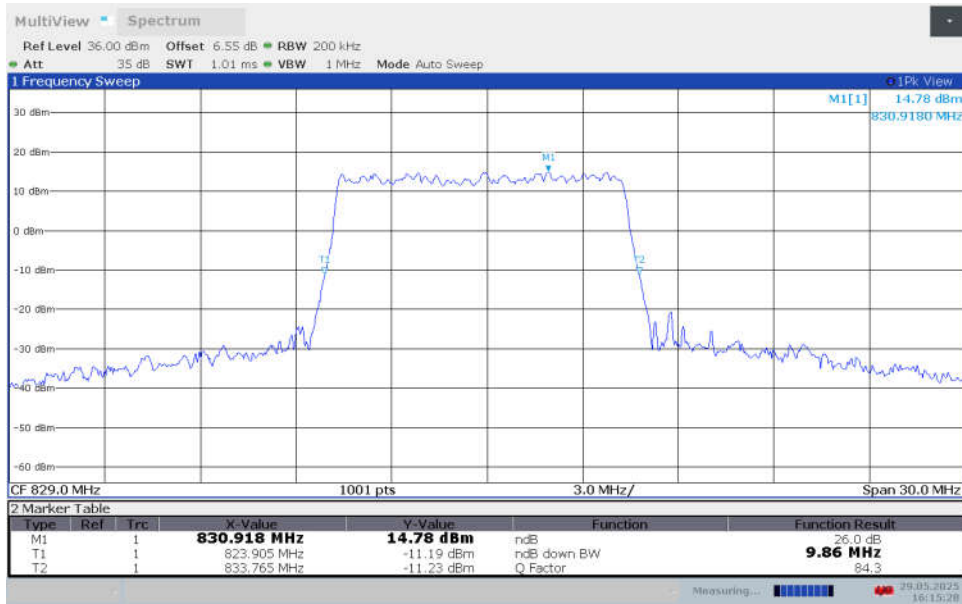

n5,5MHz Bandwidth,CP-16QAM (-26dBc BW)

n5,5MHz Bandwidth,CP-64QAM (-26dBc BW)

n5,5MHz Bandwidth,CP-256QAM (-26dBc BW)

n5

n5,10MHz(-26dBc)

Frequency (MHz)	Emission Bandwidth (-26dBc) (MHz)								
	DFT-s-pi/2 BPSK	DFT-s-QPSK	DFT-s-16QAM	DFT-s-64QAM	DFT-s-256QAM	CP-QPSK	CP-16QAM	CP-64QAM	CP-256QAM
829	9.950	9.830	9.860	9.980	9.830	10.250	10.190	10.190	10.280
836.5	9.950	9.800	9.800	9.950	9.860	10.250	10.160	10.160	10.280
844	10.010	9.860	9.800	9.890	9.710	10.310	10.070	10.190	10.250

n5,10MHz Bandwidth,DFT-s-pi/2 BPSK (-26dBc BW)

n5,10MHz Bandwidth,DFT-s-QPSK (-26dBc BW)

n5,10MHz Bandwidth,DFT-s-16QAM (-26dBc BW)

n5,10MHz Bandwidth,DFT-s-64QAM (-26dBc BW)

n5,10MHz Bandwidth,DFT-s-256QAM (-26dBc BW)