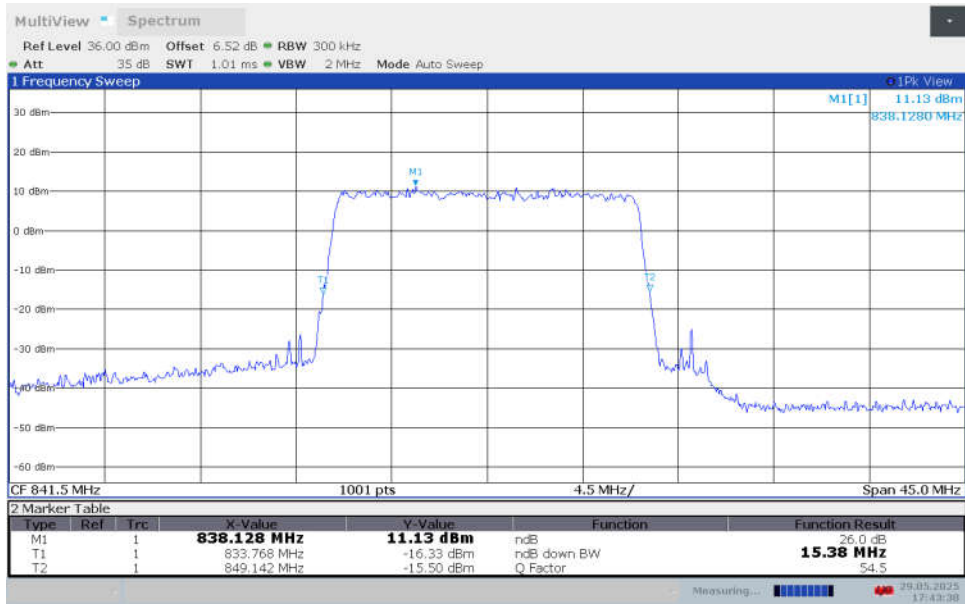

n5

n5,20MHz(-26dBc)

Frequency (MHz)	Emission Bandwidth (-26dBc) (MHz)								
	DFT-s-pi/2 BPSK	DFT-s-QPSK	DFT-s-16QAM	DFT-s-64QAM	DFT-s-256QAM	CP-QPSK	CP-16QAM	CP-64QAM	CP-256QAM
834	19.421	19.421	19.600	19.421	19.421	20.559	20.559	20.440	20.440
836.5	19.421	19.361	19.421	19.121	19.361	20.500	20.500	20.440	20.500
839	19.361	19.481	19.600	19.361	19.421	20.380	20.440	20.380	20.320

n5,20MHz Bandwidth,DFT-s-pi/2 BPSK (-26dBc BW)