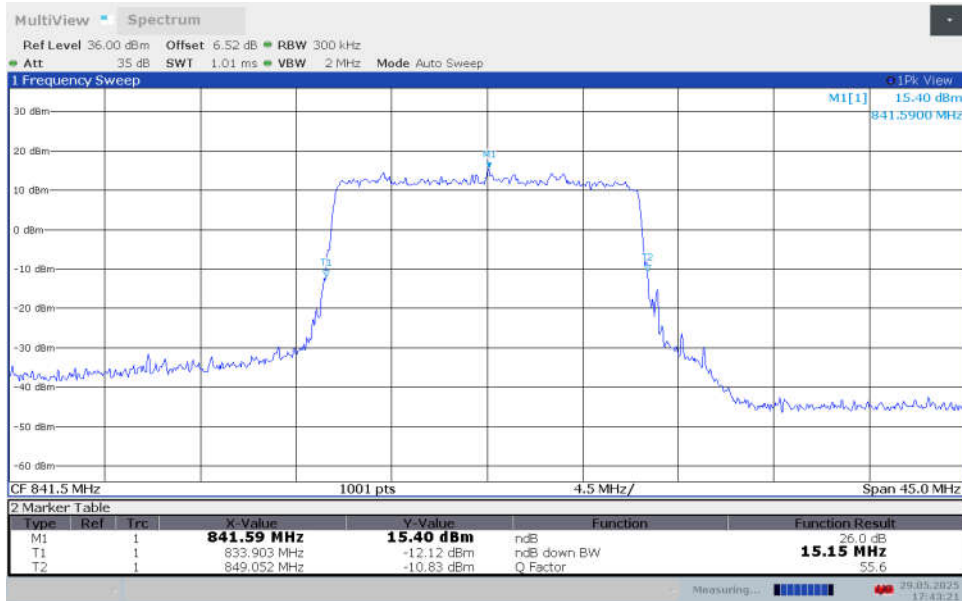

n5,15MHz Bandwidth,CP-64QAM (-26dBc BW)

n5,15MHz Bandwidth,CP-256QAM (-26dBc BW)