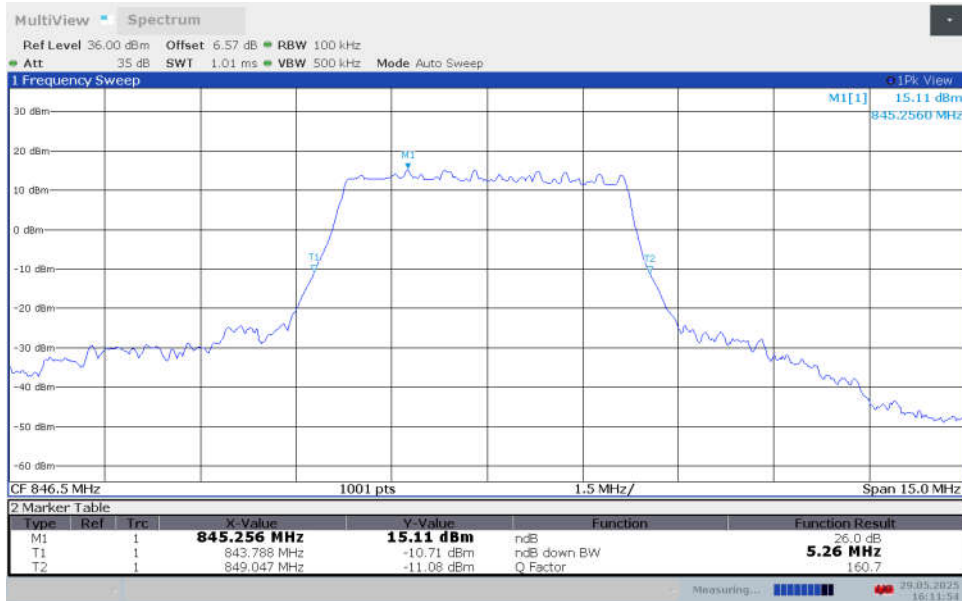

n5,5MHz Bandwidth,DFT-s-64QAM (-26dBc BW)

n5,5MHz Bandwidth,DFT-s-256QAM (-26dBc BW)