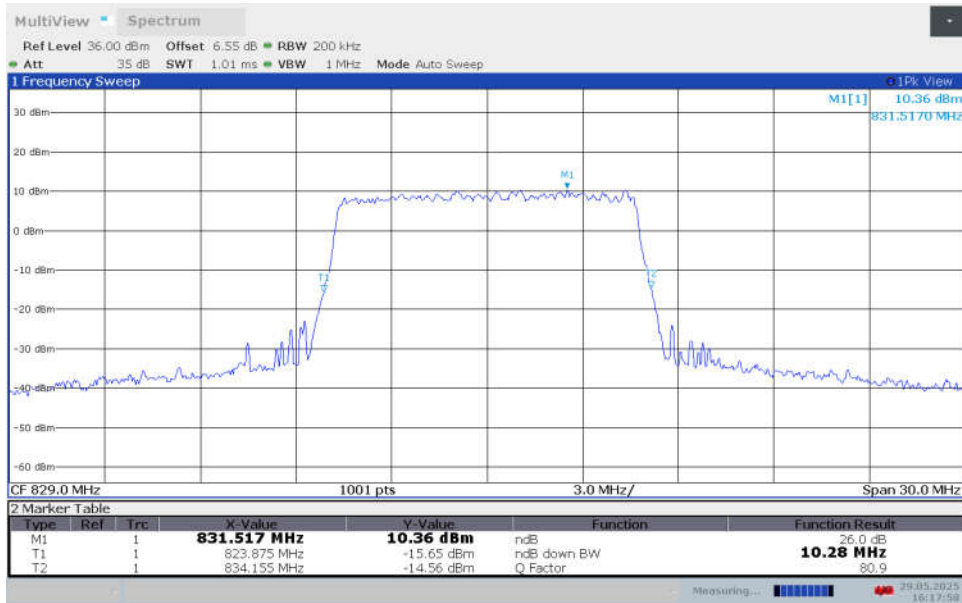

n5,10MHz Bandwidth,CP-QPSK (-26dBc BW)

n5,10MHz Bandwidth,CP-16QAM (-26dBc BW)

n5,10MHz Bandwidth,CP-64QAM (-26dBc BW)

n5,10MHz Bandwidth,CP-256QAM (-26dBc BW)

n5,10MHz Bandwidth,DFT-s-π/2 BPSK (-26dBc BW)