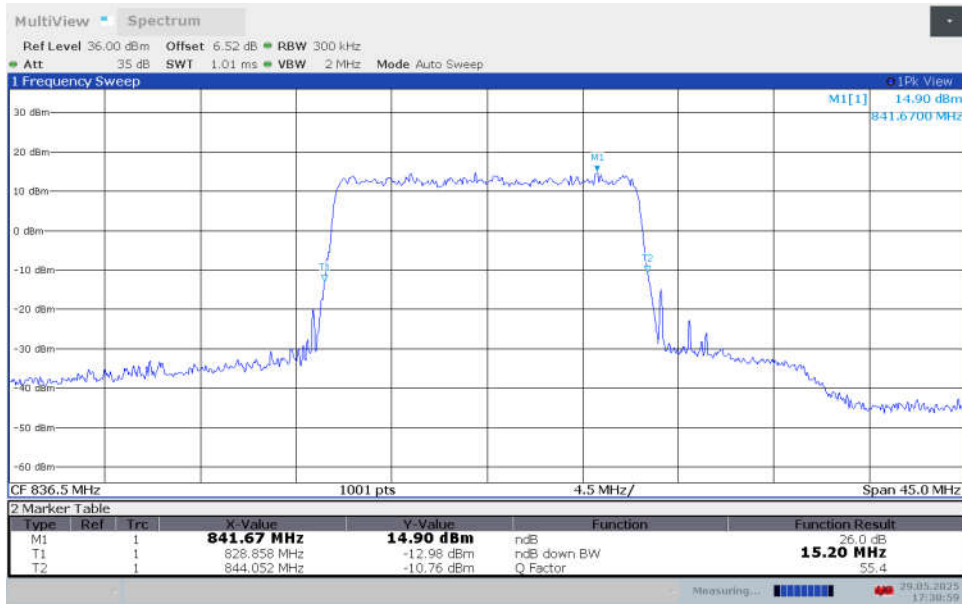

n5,15MHz Bandwidth,DFT-s-QPSK (-26dBc BW)

n5,15MHz Bandwidth,DFT-s-16QAM (-26dBc BW)

n5,15MHz Bandwidth,DFT-s-64QAM (-26dBc BW)

n5,15MHz Bandwidth,DFT-s-256QAM (-26dBc BW)

n5,15MHz Bandwidth,CP-QPSK (-26dBc BW)