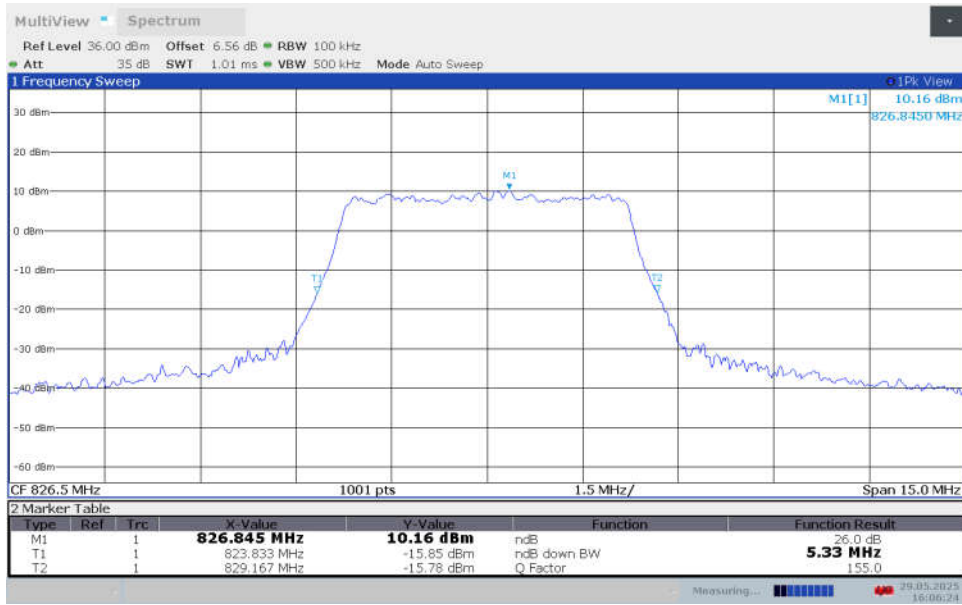

n5,5MHz Bandwidth,DFT-s-16QAM (-26dBc BW)

n5,5MHz Bandwidth,DFT-s-64QAM (-26dBc BW)

n5,5MHz Bandwidth,DFT-s-256QAM (-26dBc BW)

n5,5MHz Bandwidth,CP-QPSK (-26dBc BW)

n5,5MHz Bandwidth,CP-16QAM (-26dBc BW)

n5,5MHz Bandwidth,CP-64QAM (-26dBc BW)

n5,5MHz Bandwidth,CP-256QAM (-26dBc BW)

n5,5MHz Bandwidth,DFT-s-pi/2 BPSK (-26dBc BW)

n5,5MHz Bandwidth,DFT-s-QPSK (-26dBc BW)

n5,5MHz Bandwidth,DFT-s-16QAM (-26dBc BW)

n5,5MHz Bandwidth,DFT-s-64QAM (-26dBc BW)