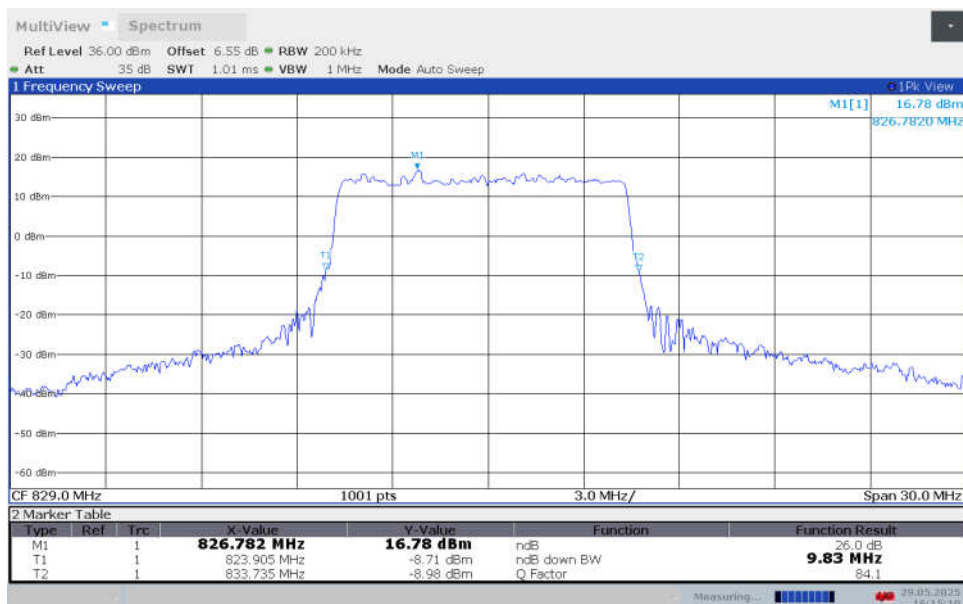

n5,5MHz Bandwidth,CP-16QAM (-26dBc BW)

n5,5MHz Bandwidth,CP-64QAM (-26dBc BW)

n5,5MHz Bandwidth,CP-256QAM (-26dBc BW)

n5

n5,10MHz(-26dBc)

Frequency (MHz)	Emission Bandwidth (-26dBc) (MHz)								
	DFT-s-pi/2 BPSK	DFT-s-QPSK	DFT-s-16QAM	DFT-s-64QAM	DFT-s-256QAM	CP-QPSK	CP-16QAM	CP-64QAM	CP-256QAM
829	9.950	9.830	9.860	9.980	9.830	10.250	10.190	10.190	10.280
836.5	9.950	9.800	9.800	9.950	9.860	10.250	10.160	10.160	10.280
844	10.010	9.860	9.800	9.890	9.710	10.310	10.070	10.190	10.250

n5,10MHz Bandwidth,DFT-s-pi/2 BPSK (-26dBc BW)

n5,10MHz Bandwidth,DFT-s-QPSK (-26dBc BW)

n5,10MHz Bandwidth,DFT-s-16QAM (-26dBc BW)

n5,10MHz Bandwidth,DFT-s-64QAM (-26dBc BW)

n5,10MHz Bandwidth,DFT-s-256QAM (-26dBc BW)