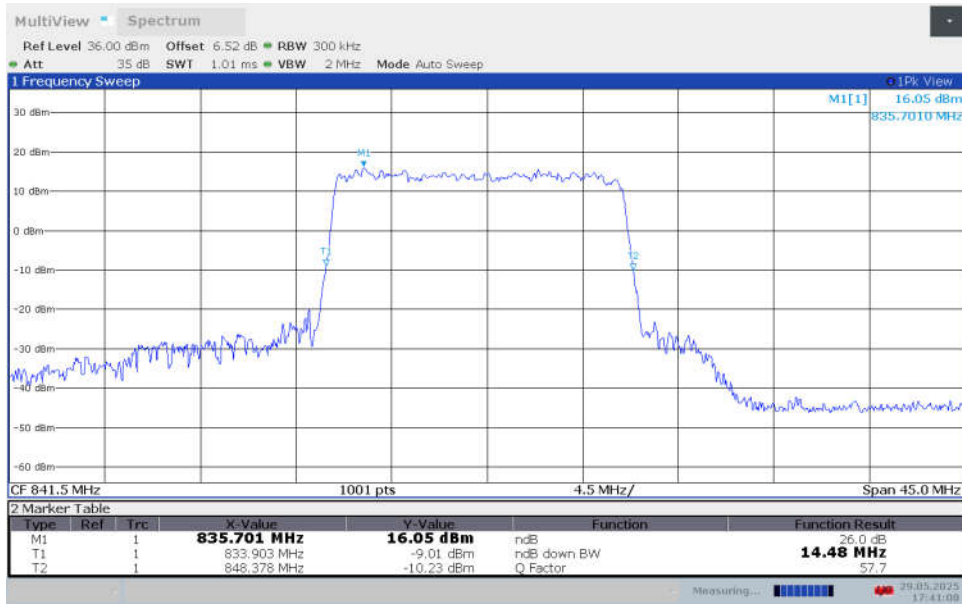

n5,15MHz Bandwidth,DFT-s-64QAM (-26dBc BW)

n5,15MHz Bandwidth,DFT-s-256QAM (-26dBc BW)