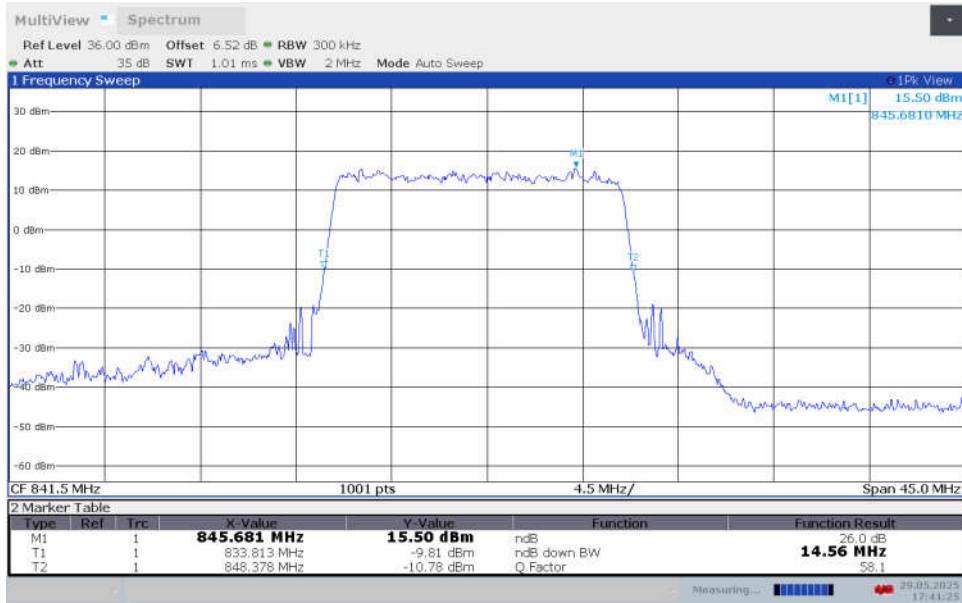

n5,15MHz Bandwidth,DFT-s-64QAM (-26dBc BW)

n5,15MHz Bandwidth,DFT-s-256QAM (-26dBc BW)