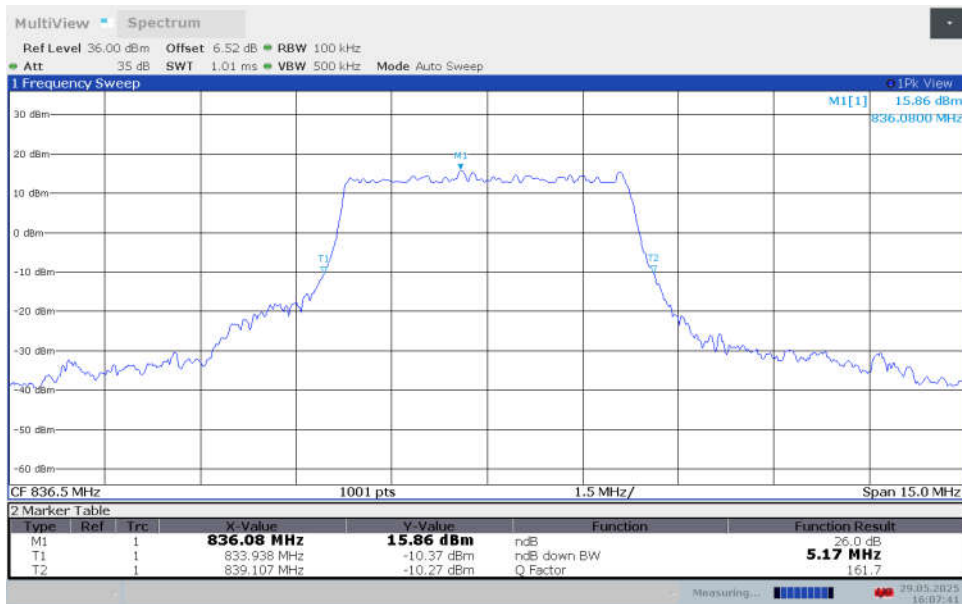

n5,5MHz Bandwidth,CP-256QAM (-26dBc BW)

n5,5MHz Bandwidth,DFT-s-pi/2 BPSK (-26dBc BW)

n5,5MHz Bandwidth,DFT-s-QPSK (-26dBc BW)

n5,5MHz Bandwidth,DFT-s-16QAM (-26dBc BW)

n5,5MHz Bandwidth,DFT-s-64QAM (-26dBc BW)

n5,5MHz Bandwidth,DFT-s-256QAM (-26dBc BW)

n5,5MHz Bandwidth,CP-QPSK (-26dBc BW)

n5,5MHz Bandwidth,CP-16QAM (-26dBc BW)

n5,5MHz Bandwidth,CP-64QAM (-26dBc BW)

n5,5MHz Bandwidth,CP-256QAM (-26dBc BW)

n5,5MHz Bandwidth,DFT-s-pi/2 BPSK (-26dBc BW)