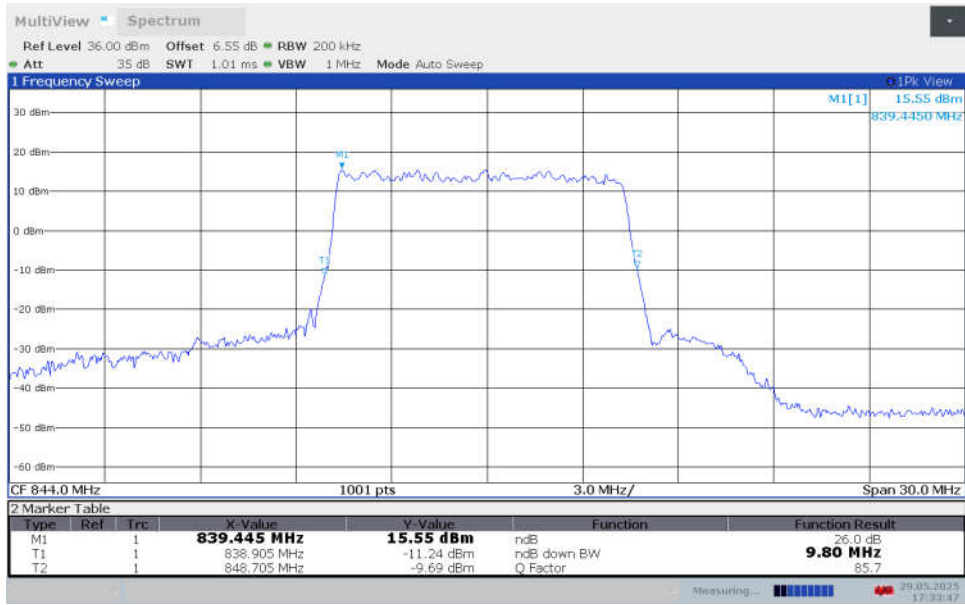

n5,10MHz Bandwidth,DFT-s-64QAM (-26dBc BW)

n5,10MHz Bandwidth,DFT-s-256QAM (-26dBc BW)