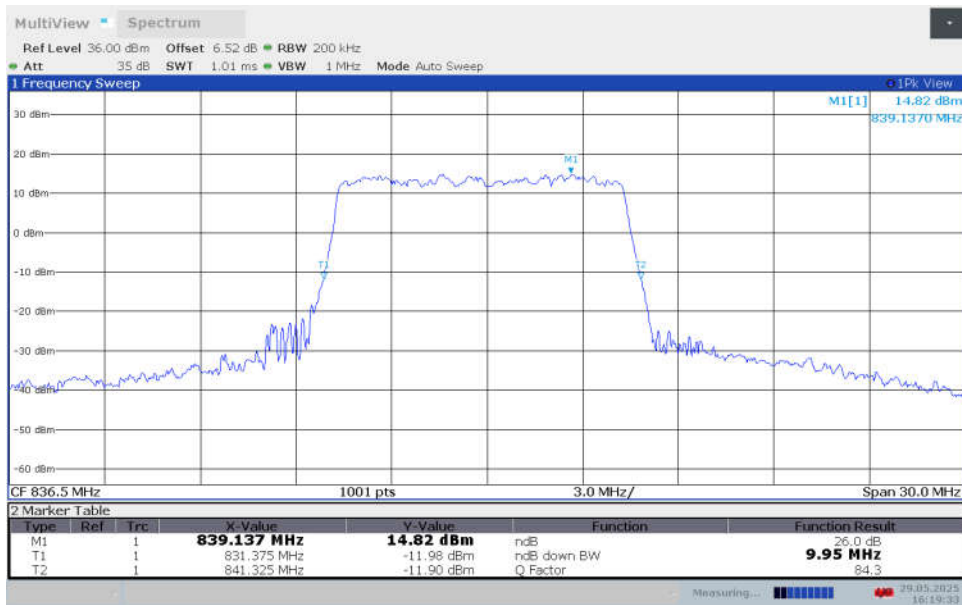

n5,10MHz Bandwidth,DFT-s-pi/2 BPSK (-26dBc BW)

n5,10MHz Bandwidth,DFT-s-QPSK (-26dBc BW)

n5,10MHz Bandwidth,DFT-s-16QAM (-26dBc BW)

n5,10MHz Bandwidth,DFT-s-64QAM (-26dBc BW)

n5,10MHz Bandwidth,DFT-s-256QAM (-26dBc BW)

n5,10MHz Bandwidth,CP-QPSK (-26dBc BW)

n5,10MHz Bandwidth,CP-16QAM (-26dBc BW)

n5,10MHz Bandwidth,CP-64QAM (-26dBc BW)

n5,10MHz Bandwidth,CP-256QAM (-26dBc BW)

n5,10MHz Bandwidth,DFT-s-π/2 BPSK (-26dBc BW)

n5,10MHz Bandwidth,DFT-s-QPSK (-26dBc BW)

n5,10MHz Bandwidth,DFT-s-16QAM (-26dBc BW)

n5,10MHz Bandwidth,DFT-s-64QAM (-26dBc BW)

n5,10MHz Bandwidth,DFT-s-256QAM (-26dBc BW)

n5,10MHz Bandwidth,CP-QPSK (-26dBc BW)