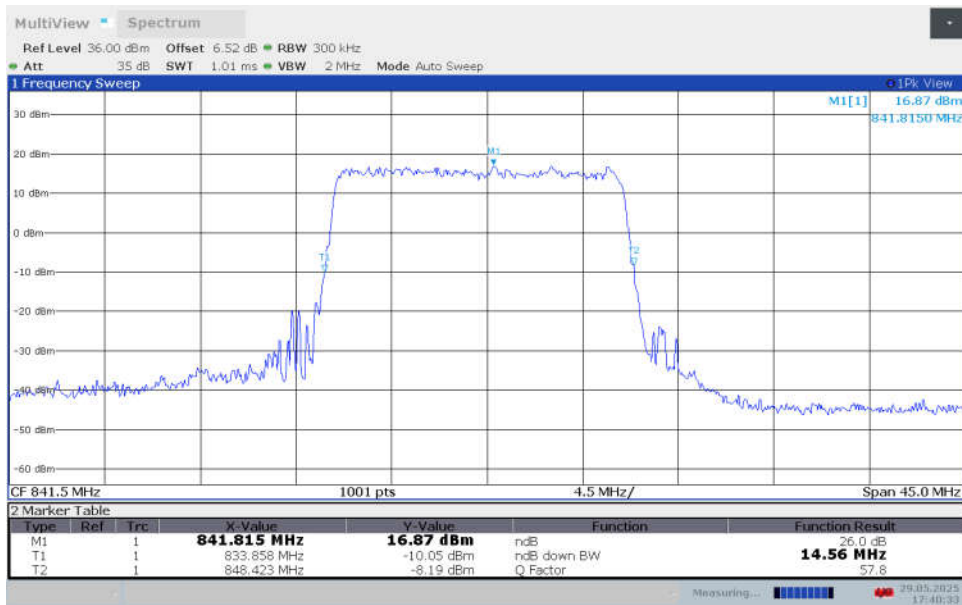

n5,15MHz Bandwidth,CP-16QAM (-26dBc BW)

n5,15MHz Bandwidth,CP-64QAM (-26dBc BW)

n5,15MHz Bandwidth,CP-256QAM (-26dBc BW)

n5,15MHz Bandwidth,DFT-s-pi/2 BPSK (-26dBc BW)

n5,15MHz Bandwidth,DFT-s-QPSK (-26dBc BW)