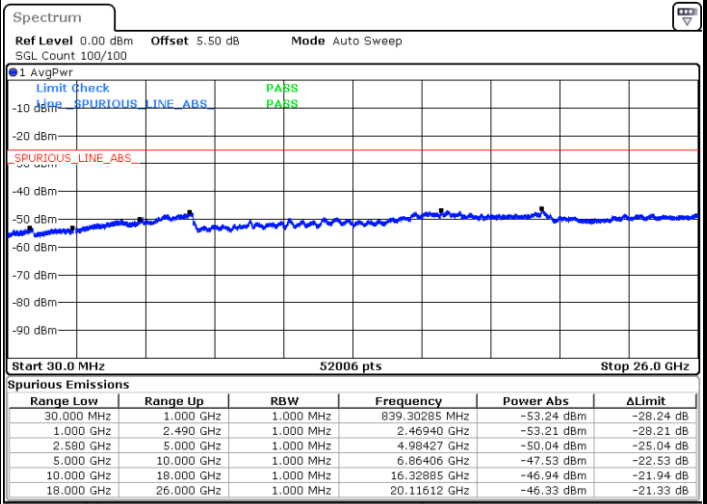

Date: 17.AUG.2017 11:01:55

LTE Band 7 / 10MHz

Lowest Channel / QPSK

Date: 17.AUG.2017 11:06:14

Lowest Channel / 16QAM

Date: 17.AUG.2017 11:07:34

LTE Band 7 / 10MHz

Middle Channel / QPSK

Middle Channel / 16QAM

Date: 17.AUG.2017 11:09:15

Date: 17.AUG.2017 11:08:22

Highest Channel / QPSK

Highest Channel / 16QAM

Date: 17.AUG.2017 11:10:02

Date: 17.AUG.2017 11:10:51

LTE Band 7 / 15MHz

Lowest Channel / QPSK

Lowest Channel / 16QAM

Date: 17.AUG.2017 11:15:52

Date: 17.AUG.2017 11:16:39

Middle Channel / QPSK

Middle Channel / 16QAM

Date: 17.AUG.2017 11:18:15

Date: 17.AUG.2017 11:17:26

LTE Band7 / 15MHz

Highest Channel / QPSK

Date: 17.AUG.2017 11:19:02

Highest Channel / 16QAM

Date: 17.AUG.2017 11:19:50

LTE Band 7 / 20MHz

Lowest Channel / QPSK

Date: 17.AUG.2017 11:28:14