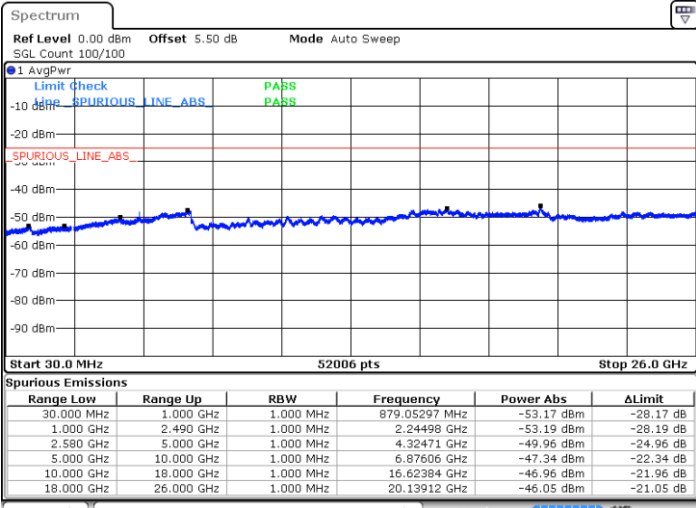

Highest Channel / 16QAM

Date: 17.AUG.2017 10:46:28

Date: 17.AUG.2017 10:47:24

LTE Band 7 / 5MHz

Lowest Channel / QPSK

Lowest Channel / 16QAM

Date: 17.AUG.2017 10:57:32

Date: 17.AUG.2017 10:58:19

Middle Channel / QPSK

Middle Channel / 16QAM

Date: 17.AUG.2017 11:00:22

Date: 17.AUG.2017 10:59:06

LTE Band 7 / 5MHz

Highest Channel / QPSK

Date: 17.AUG.2017 11:01:08

Highest Channel / 16QAM