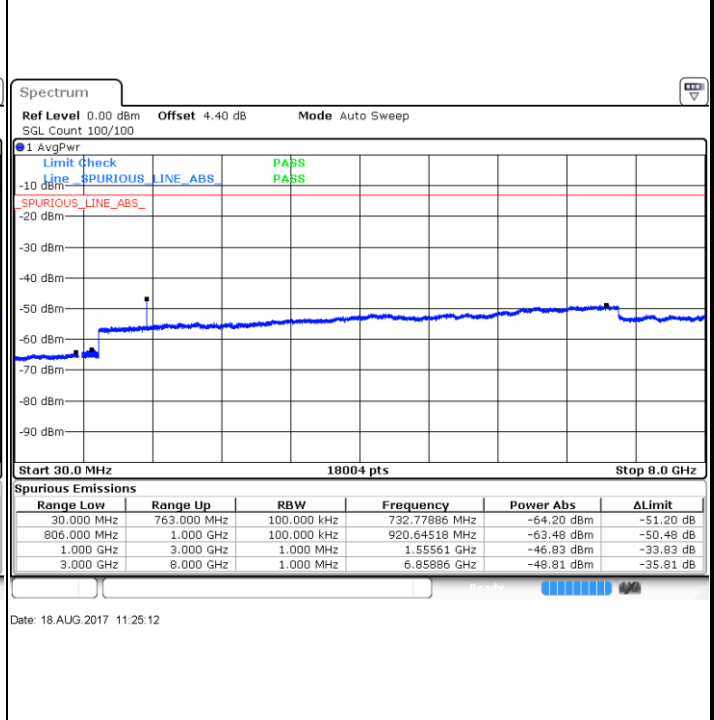

Date: 18.AUG.2017 10:07:51

Highest Channel / 16QAM

Date: 18.AUG.2017 10:08:45

LTE Band 13 / 5MHz

Lowest Channel / QPSK

Lowest Channel / 16QAM

Middle Channel / QPSK

Middle Channel / 16QAM

LTE Band 13 / 5MHz

Highest Channel / QPSK

Highest Channel / 16QAM

LTE Band 13 / 10MHz

Middle Channel / QPSK

Middle Channel / 16QAM

LTE Band 25 / 1.4MHz

Lowest Channel / QPSK

Lowest Channel / 16QAM

Date: 17.AUG.2017 19:50:13

Date: 17.AUG.2017 19:51:09

Middle Channel / QPSK

Middle Channel / 16QAM

Date: 17.AUG.2017 19:55:55

Date: 17.AUG.2017 19:54:59

LTE Band 25 / 1.4MHz

Highest Channel / QPSK

Date: 17.AUG.2017 20:08:10

Highest Channel / 16QAM

Date: 17.AUG.2017 20:07:15

LTE Band 25 / 3MHz

Lowest Channel / QPSK

Date: 17.AUG.2017 20:23:59

Lowest Channel / 16QAM