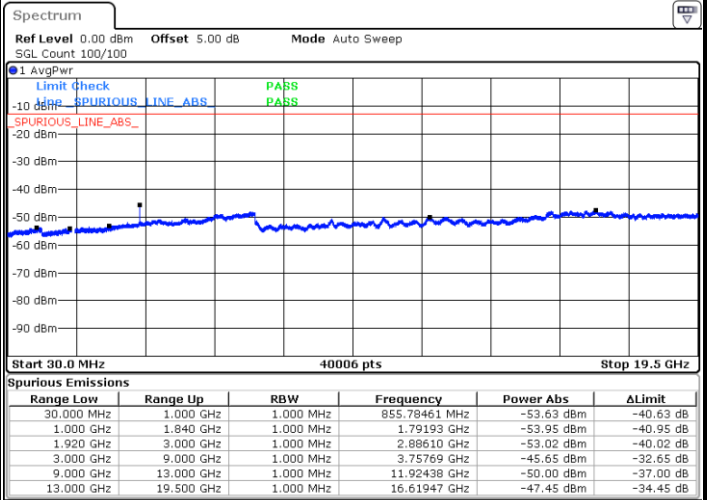

Lowest Channel / 16QAM

Date: 17.AUG.2017 19:50:13

Date: 17.AUG.2017 19:51:09

Middle Channel / QPSK

Middle Channel / 16QAM

Date: 17.AUG.2017 19:55:55

Date: 17.AUG.2017 19:54:59

LTE Band 25 / 1.4MHz

Highest Channel / QPSK

Date: 17.AUG.2017 20:08:10

Highest Channel / 16QAM

Date: 17.AUG.2017 20:07:15

LTE Band 25 / 3MHz

Lowest Channel / QPSK

Date: 17.AUG.2017 20:23:59

Lowest Channel / 16QAM

Date: 17.AUG.2017 20:23:04

LTE Band 25 / 3MHz

Middle Channel / QPSK

Middle Channel / 16QAM

Date: 17.AUG.2017 20:24:55

Date: 17.AUG.2017 20:25:50

Highest Channel / QPSK

Highest Channel / 16QAM