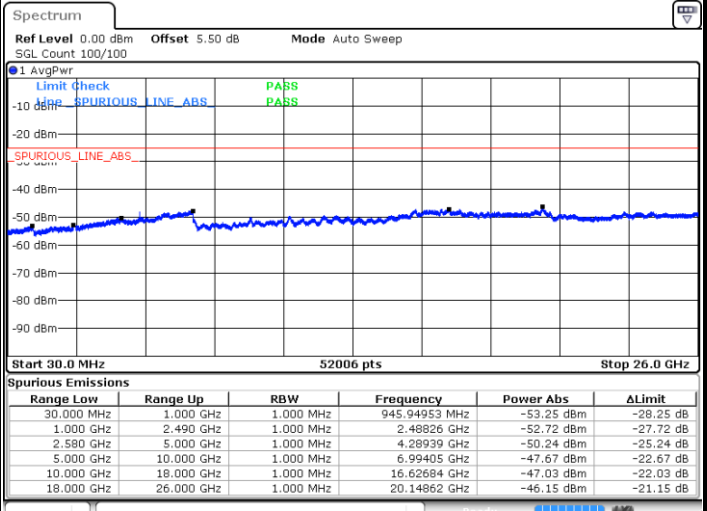

Lowest Channel / 16QAM

Date: 17.AUG.2017 10:35:46

LTE Band 5 / 10MHz

Middle Channel / QPSK

Middle Channel / 16QAM

Date: 17.AUG.2017 10:37:23

Date: 17.AUG.2017 10:38:18

Highest Channel / QPSK

Highest Channel / 16QAM

Date: 17.AUG.2017 10:46:28

Date: 17.AUG.2017 10:47:24

LTE Band 7 / 5MHz

Lowest Channel / QPSK

Lowest Channel / 16QAM

Date: 17.AUG.2017 10:57:32

Date: 17.AUG.2017 10:58:19

Middle Channel / QPSK

Middle Channel / 16QAM

Date: 17.AUG.2017 11:00:22

Date: 17.AUG.2017 10:59:06

LTE Band 7 / 5MHz

Highest Channel / QPSK

Date: 17.AUG.2017 11:01:08

Highest Channel / 16QAM