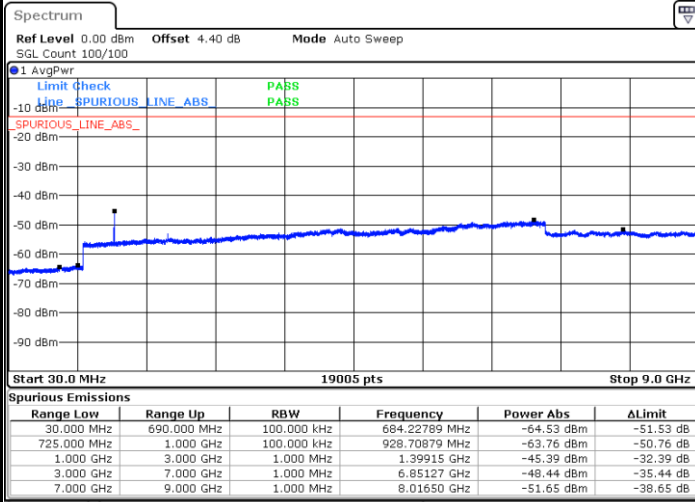

Date: 18.AUG.2017 09:34:10

Middle Channel / 16QAM

Date: 18.AUG.2017 09:33:16

Highest Channel / QPSK

Date: 18.AUG.2017 09:35:05

Highest Channel / 16QAM

Date: 18.AUG.2017 09:35:59

LTE Band 12 / 5MHz

Lowest Channel / QPSK

Lowest Channel / 16QAM

Date: 18.AUG.2017 09:47:51

Date: 18.AUG.2017 09:48:45

Middle Channel / QPSK

Middle Channel / 16QAM

Date: 18.AUG.2017 09:50:34

Date: 18.AUG.2017 09:49:39