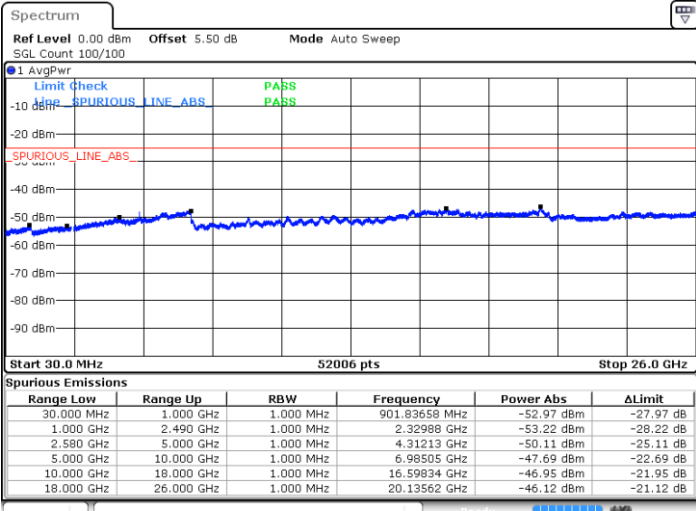

Date: 17.AUG.2017 11:01:55

LTE Band 7 / 10MHz

Lowest Channel / QPSK

Date: 17.AUG.2017 11:06:14

Lowest Channel / 16QAM

Date: 17.AUG.2017 11:07:34

LTE Band 7 / 10MHz

Middle Channel / QPSK

Middle Channel / 16QAM

Date: 17.AUG.2017 11:09:15

Date: 17.AUG.2017 11:08:22

Highest Channel / QPSK

Highest Channel / 16QAM

Date: 17.AUG.2017 11:10:02

Date: 17.AUG.2017 11:10:51

LTE Band 7 / 15MHz