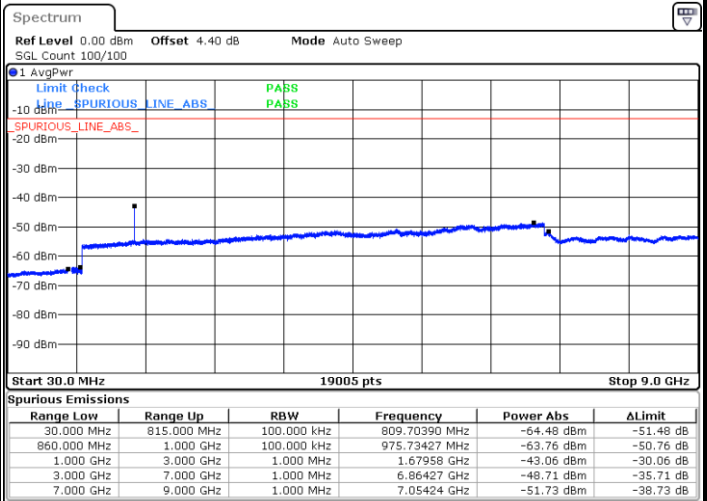

LTE Band 5 / 5MHz

Highest Channel / QPSK

Date: 17.AUG.2017 10:25:46

Highest Channel / 16QAM

Date: 17.AUG.2017 10:26:41

LTE Band 5 / 10MHz

Lowest Channel / QPSK

Date: 17.AUG.2017 10:34:50

Lowest Channel / 16QAM

Date: 17.AUG.2017 10:35:46

LTE Band 5 / 10MHz

Middle Channel / QPSK

Middle Channel / 16QAM

Date: 17.AUG.2017 10:37:23

Date: 17.AUG.2017 10:38:18

Highest Channel / QPSK

Highest Channel / 16QAM

Date: 17.AUG.2017 10:46:28

Date: 17.AUG.2017 10:47:24

LTE Band 7 / 5MHz

Lowest Channel / QPSK

Lowest Channel / 16QAM

Date: 17.AUG.2017 10:57:32

Date: 17.AUG.2017 10:58:19

Middle Channel / QPSK

Middle Channel / 16QAM

Date: 17.AUG.2017 11:00:22

Date: 17.AUG.2017 10:59:06

LTE Band 7 / 5MHz

Highest Channel / QPSK

Date: 17.AUG.2017 11:01:08

Highest Channel / 16QAM