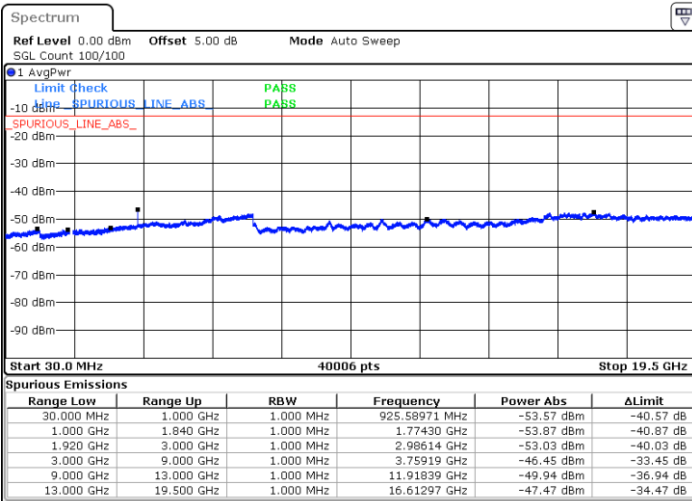

LTE Band 13 / 5MHz

Highest Channel / QPSK

Highest Channel / 16QAM

LTE Band 13 / 10MHz

Middle Channel / QPSK

Middle Channel / 16QAM

LTE Band 25 / 1.4MHz

Lowest Channel / QPSK

Lowest Channel / 16QAM

Date: 17.AUG.2017 19:50:13

Date: 17.AUG.2017 19:51:09

Middle Channel / QPSK

Middle Channel / 16QAM

Date: 17.AUG.2017 19:55:55

Date: 17.AUG.2017 19:54:59

LTE Band 25 / 1.4MHz

Highest Channel / QPSK

Date: 17.AUG.2017 20:08:10

Highest Channel / 16QAM

Date: 17.AUG.2017 20:07:15

LTE Band 25 / 3MHz

Lowest Channel / QPSK

Date: 17.AUG.2017 20:23:59

Lowest Channel / 16QAM