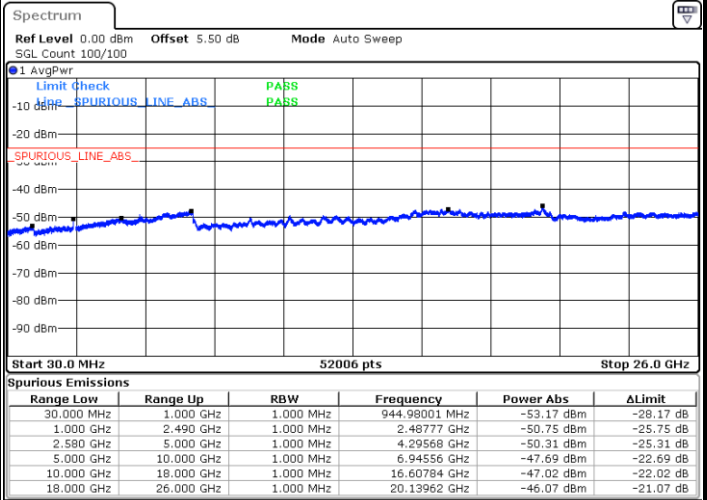

Date: 17.AUG.2017 11:16:39