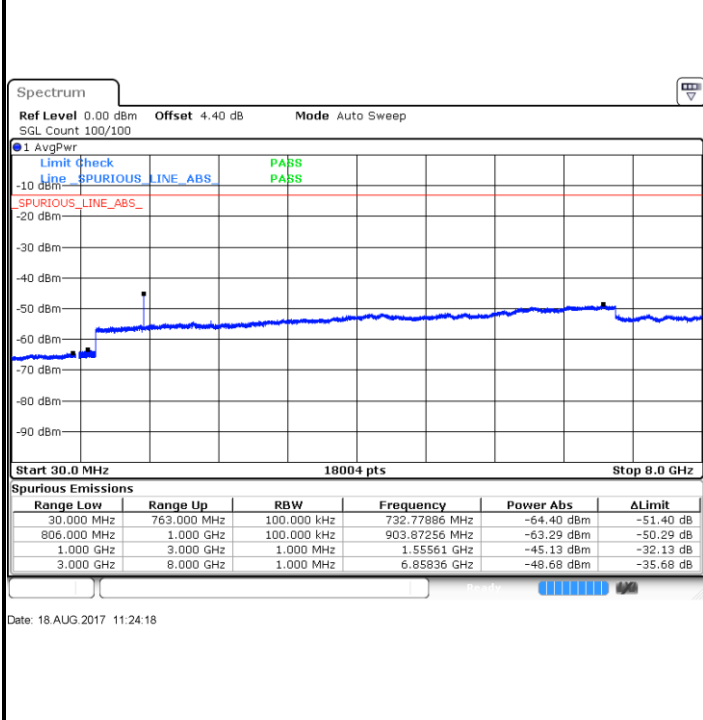

Date: 18.AUG.2017 10:07:51

Highest Channel / 16QAM

Date: 18.AUG.2017 10:08:45

LTE Band 13 / 5MHz

Lowest Channel / QPSK

Lowest Channel / 16QAM

Middle Channel / QPSK

Middle Channel / 16QAM

LTE Band 13 / 5MHz

Highest Channel / QPSK

Highest Channel / 16QAM

LTE Band 13 / 10MHz

Middle Channel / QPSK

Middle Channel / 16QAM

LTE Band 25 / 1.4MHz

Lowest Channel / QPSK

Lowest Channel / 16QAM

Date: 17.AUG.2017 19:50:13

Date: 17.AUG.2017 19:51:09

Middle Channel / QPSK

Middle Channel / 16QAM

Date: 17.AUG.2017 19:55:55

Date: 17.AUG.2017 19:54:59

LTE Band 25 / 1.4MHz

Highest Channel / QPSK

Date: 17.AUG.2017 20:08:10

Highest Channel / 16QAM

Date: 17.AUG.2017 20:07:15

LTE Band 25 / 3MHz

Lowest Channel / QPSK

Date: 17.AUG.2017 20:23:59

Lowest Channel / 16QAM