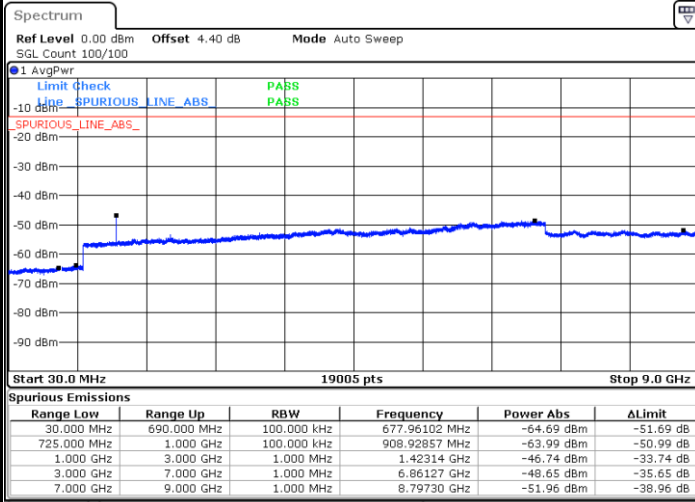

Date: 18.AUG.2017 09:34:10

Middle Channel / 16QAM

Date: 18.AUG.2017 09:33:16

Highest Channel / QPSK

Date: 18.AUG.2017 09:35:05

Highest Channel / 16QAM

Date: 18.AUG.2017 09:35:59

LTE Band 12 / 5MHz

Lowest Channel / QPSK

Lowest Channel / 16QAM

Date: 18.AUG.2017 09:47:51

Date: 18.AUG.2017 09:48:45

Middle Channel / QPSK

Middle Channel / 16QAM

Date: 18.AUG.2017 09:50:34

Date: 18.AUG.2017 09:49:39

LTE Band 12 / 5MHz

Highest Channel / QPSK

Date: 18.AUG.2017 09:51:28

Highest Channel / 16QAM

Date: 18.AUG.2017 09:52:22

LTE Band 12 / 10MHz

Lowest Channel / QPSK

Date: 18.AUG.2017 10:04:14