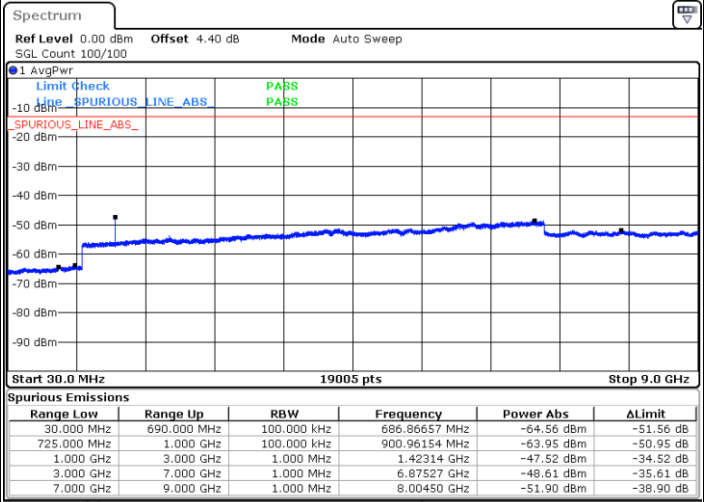

Date: 18.AUG.2017 09:34:10

Middle Channel / 16QAM

Date: 18.AUG.2017 09:33:16

Highest Channel / QPSK

Date: 18.AUG.2017 09:35:05

Highest Channel / 16QAM

Date: 18.AUG.2017 09:35:59

LTE Band 12 / 5MHz

Lowest Channel / QPSK

Lowest Channel / 16QAM

Date: 18.AUG.2017 09:47:51

Date: 18.AUG.2017 09:48:45

Middle Channel / QPSK

Middle Channel / 16QAM

Date: 18.AUG.2017 09:50:34

Date: 18.AUG.2017 09:49:39

LTE Band 12 / 5MHz

Highest Channel / QPSK

Date: 18.AUG.2017 09:51:28

Highest Channel / 16QAM

Date: 18.AUG.2017 09:52:22

LTE Band 12 / 10MHz

Lowest Channel / QPSK

Date: 18.AUG.2017 10:04:14