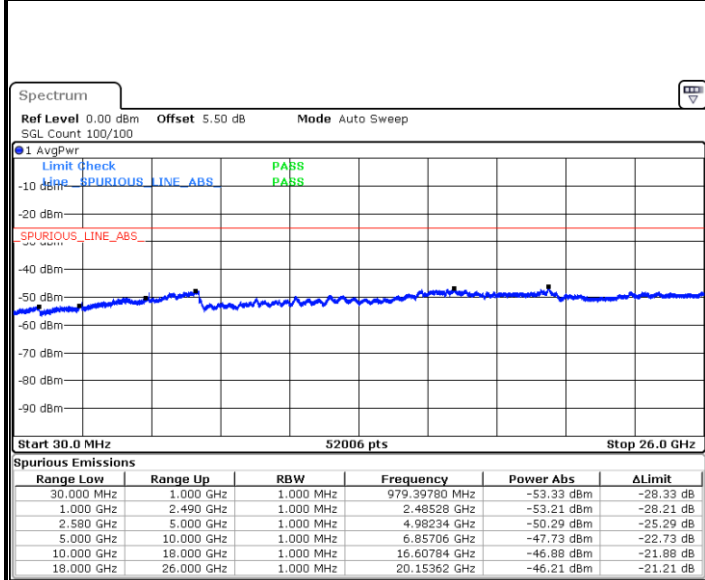

Middle Channel / 16QAM

Date: 17.AUG.2017 11:09:15

Date: 17.AUG.2017 11:08:22

Highest Channel / QPSK

Highest Channel / 16QAM

Date: 17.AUG.2017 11:10:02

Date: 17.AUG.2017 11:10:51

LTE Band 7 / 15MHz

Lowest Channel / QPSK

Lowest Channel / 16QAM

Date: 17.AUG.2017 11:15:52

Date: 17.AUG.2017 11:16:39

Middle Channel / QPSK

Middle Channel / 16QAM

Date: 17.AUG.2017 11:18:15

Date: 17.AUG.2017 11:17:26

LTE Band7 / 15MHz

Highest Channel / QPSK

Date: 17.AUG.2017 11:19:02

Highest Channel / 16QAM

Date: 17.AUG.2017 11:19:50

LTE Band 7 / 20MHz

Lowest Channel / QPSK

Date: 17.AUG.2017 11:28:14

Lowest Channel / 16QAM

Date: 17.AUG.2017 11:27:26

LTE Band 7 / 20MHz

Middle Channel / QPSK

Middle Channel / 16QAM

Date: 17.AUG.2017 11:29:05

Date: 17.AUG.2017 11:29:52

Highest Channel / QPSK