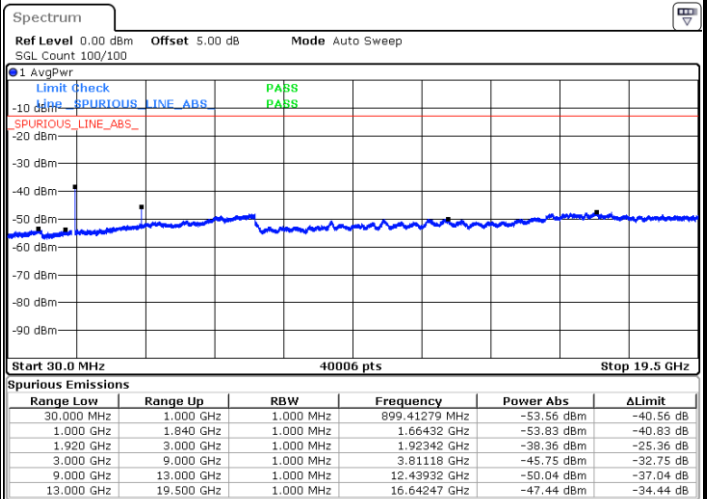

Middle Channel / 16QAM

Date: 17.AUG.2017 20:58:37

Date: 17.AUG.2017 20:59:33

LTE Band 25 / 5MHz

Highest Channel / QPSK

Date: 17.AUG.2017 21:12:11

Highest Channel / 16QAM

Date: 17.AUG.2017 21:11:16

LTE Band 25 / 10MHz

Lowest Channel / QPSK

Date: 17.AUG.2017 21:22:50

Lowest Channel / 16QAM

Date: 17.AUG.2017 21:21:54

LTE Band 25 / 10MHz

Middle Channel / QPSK

Middle Channel / 16QAM

Date: 17.AUG.2017 21:23:46

Date: 17.AUG.2017 21:24:41

Highest Channel / QPSK

Highest Channel / 16QAM

Date: 17.AUG.2017 21:37:23

Date: 17.AUG.2017 21:36:27