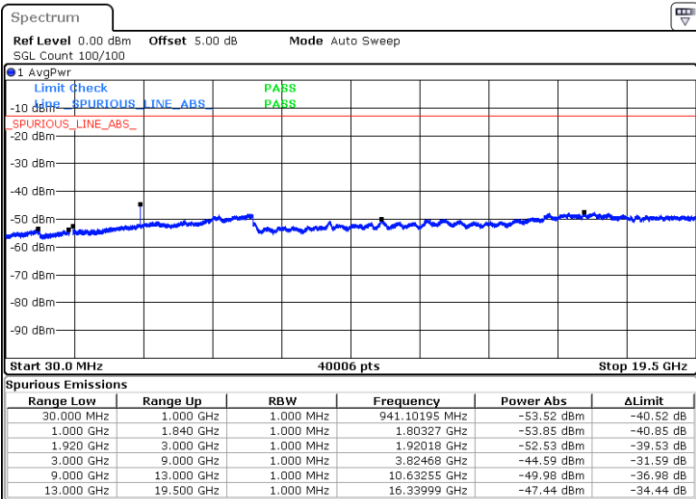

Highest Channel / QPSK

Date: 17.AUG.2017 20:08:10

Highest Channel / 16QAM

Date: 17.AUG.2017 20:07:15

LTE Band 25 / 3MHz

Lowest Channel / QPSK

Date: 17.AUG.2017 20:23:59

Lowest Channel / 16QAM

Date: 17.AUG.2017 20:23:04

LTE Band 25 / 3MHz

Middle Channel / QPSK

Middle Channel / 16QAM

Date: 17.AUG.2017 20:24:55

Date: 17.AUG.2017 20:25:50

Highest Channel / QPSK

Highest Channel / 16QAM

Date: 17.AUG.2017 20:29:32

Date: 17.AUG.2017 20:28:37

LTE Band 25 / 5MHz

Lowest Channel / QPSK

Lowest Channel / 16QAM

Date: 17.AUG.2017 20:57:42

Date: 17.AUG.2017 20:56:46

Middle Channel / QPSK