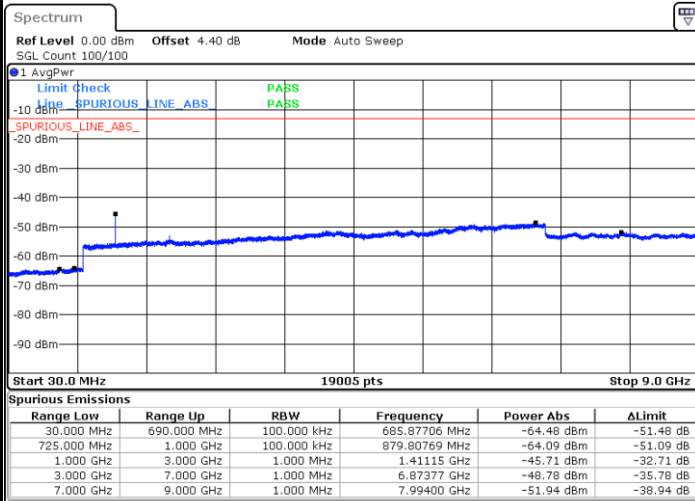

Date: 18.AUG.2017 09:34:10

Middle Channel / 16QAM

Date: 18.AUG.2017 09:33:16

Highest Channel / QPSK

Date: 18.AUG.2017 09:35:05

Highest Channel / 16QAM

Date: 18.AUG.2017 09:35:59

LTE Band 12 / 5MHz

Lowest Channel / QPSK

Lowest Channel / 16QAM

Date: 18.AUG.2017 09:47:51

Date: 18.AUG.2017 09:48:45

Middle Channel / QPSK

Middle Channel / 16QAM

Date: 18.AUG.2017 09:50:34

Date: 18.AUG.2017 09:49:39

LTE Band 12 / 5MHz

Highest Channel / QPSK

Date: 18.AUG.2017 09:51:28

Highest Channel / 16QAM

Date: 18.AUG.2017 09:52:22

LTE Band 12 / 10MHz

Lowest Channel / QPSK

Date: 18.AUG.2017 10:04:14