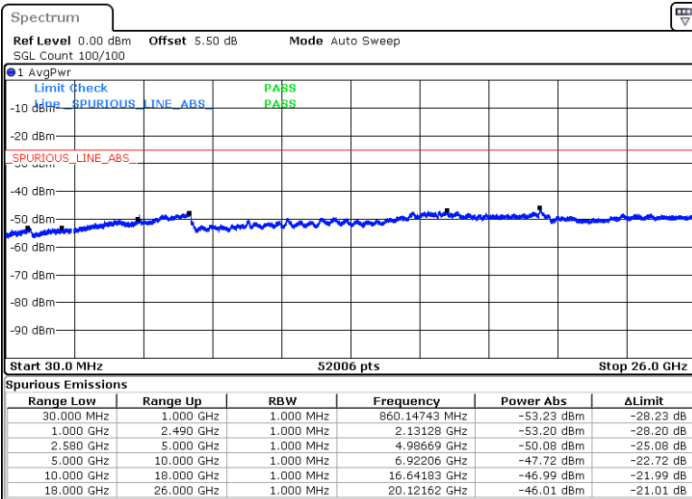

Middle Channel / 16QAM

Date: 17.AUG.2017 11:09:15

Date: 17.AUG.2017 11:08:22

Highest Channel / QPSK

Highest Channel / 16QAM

Date: 17.AUG.2017 11:10:02

Date: 17.AUG.2017 11:10:51

LTE Band 7 / 15MHz

Lowest Channel / QPSK

Lowest Channel / 16QAM

Date: 17.AUG.2017 11:15:52

Date: 17.AUG.2017 11:16:39

Middle Channel / QPSK

Middle Channel / 16QAM

Date: 17.AUG.2017 11:18:15

Date: 17.AUG.2017 11:17:26

LTE Band7 / 15MHz

Highest Channel / QPSK

Date: 17.AUG.2017 11:19:02

Highest Channel / 16QAM

Date: 17.AUG.2017 11:19:50

LTE Band 7 / 20MHz

Lowest Channel / QPSK

Date: 17.AUG.2017 11:28:14