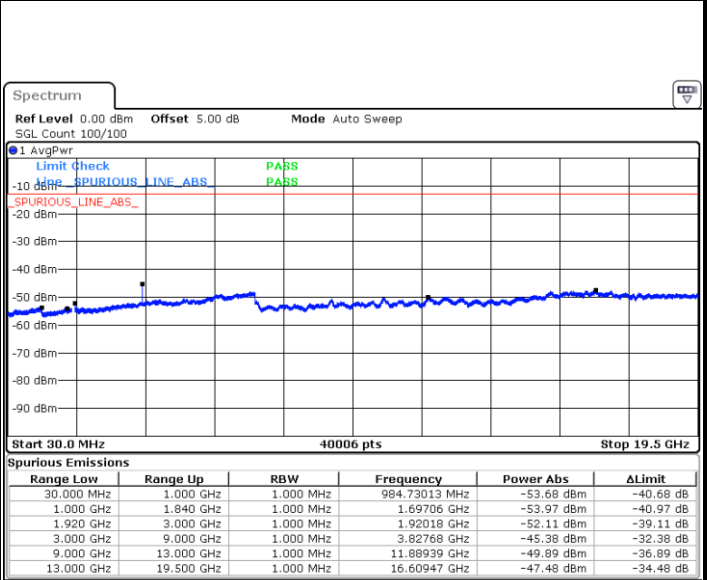

LTE Band 13 / 5MHz

Highest Channel / QPSK

Highest Channel / 16QAM

LTE Band 13 / 10MHz

Middle Channel / QPSK

Middle Channel / 16QAM

LTE Band 25 / 1.4MHz

Lowest Channel / QPSK

Lowest Channel / 16QAM

Date: 17.AUG.2017 19:50:13

Date: 17.AUG.2017 19:51:09

Middle Channel / QPSK

Middle Channel / 16QAM

Date: 17.AUG.2017 19:55:55

Date: 17.AUG.2017 19:54:59

LTE Band 25 / 1.4MHz

Highest Channel / QPSK

Date: 17.AUG.2017 20:08:10

Highest Channel / 16QAM

Date: 17.AUG.2017 20:07:15

LTE Band 25 / 3MHz

Lowest Channel / QPSK

Date: 17.AUG.2017 20:23:59

Lowest Channel / 16QAM