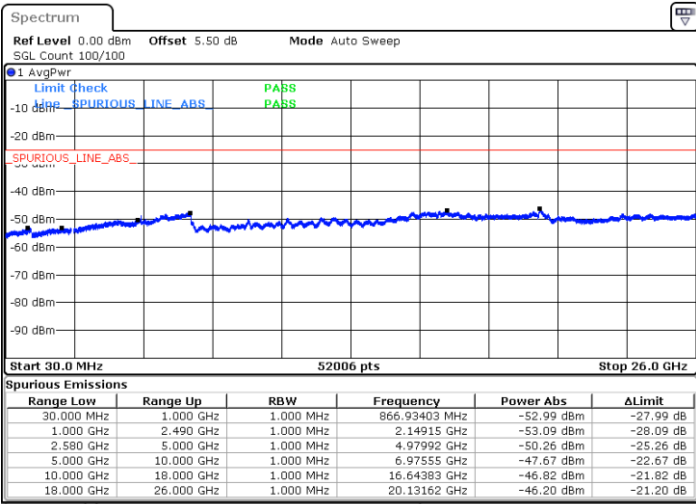

Date: 17.AUG.2017 11:01:55

LTE Band 7 / 10MHz

Lowest Channel / QPSK

Date: 17.AUG.2017 11:06:14

Lowest Channel / 16QAM

Date: 17.AUG.2017 11:07:34

LTE Band 7 / 10MHz

Middle Channel / QPSK

Middle Channel / 16QAM

Date: 17.AUG.2017 11:09:15

Date: 17.AUG.2017 11:08:22

Highest Channel / QPSK

Highest Channel / 16QAM

Date: 17.AUG.2017 11:10:02

Date: 17.AUG.2017 11:10:51

LTE Band 7 / 15MHz