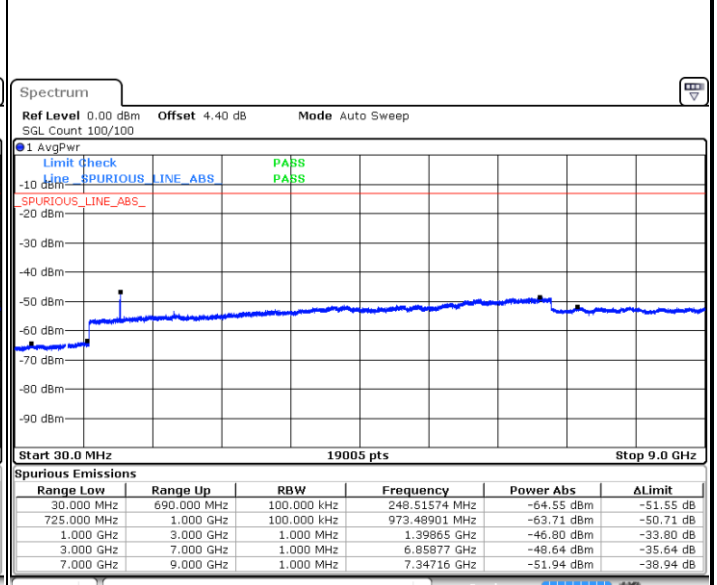

Middle Channel / QPSK

Date: 18.AUG.2017 09:17:47

Middle Channel / 16QAM

Date: 18.AUG.2017 09:16:53

LTE Band 12 / 1.4MHz

Highest Channel / QPSK

Date: 18.AUG.2017 09:18:41

Highest Channel / 16QAM

Date: 18.AUG.2017 09:19:35

LTE Band 12 / 3MHz

Lowest Channel / QPSK

Date: 18.AUG.2017 09:31:28

Lowest Channel / 16QAM

Date: 18.AUG.2017 09:32:22

LTE Band 12 / 3MHz

Middle Channel / QPSK

Date: 18.AUG.2017 09:34:10

Middle Channel / 16QAM

Date: 18.AUG.2017 09:33:16

Highest Channel / QPSK

Date: 18.AUG.2017 09:35:05

Highest Channel / 16QAM

Date: 18.AUG.2017 09:35:59

LTE Band 12 / 5MHz