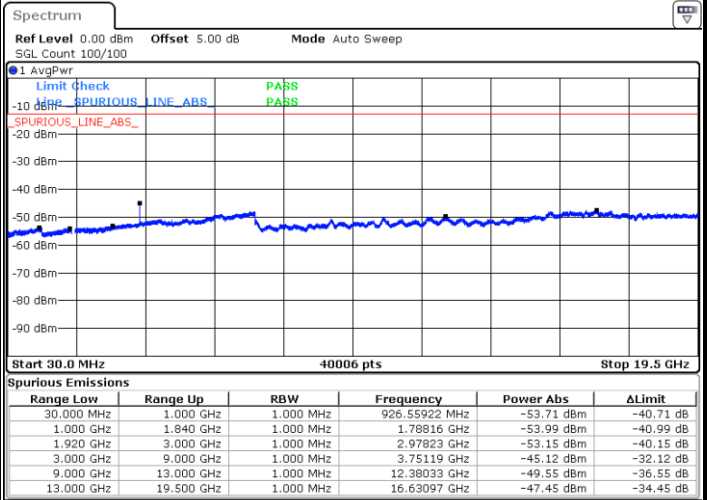

Middle Channel / 16QAM

Date: 17.AUG.2017 20:58:37

Date: 17.AUG.2017 20:59:33

LTE Band 25 / 5MHz

Highest Channel / QPSK

Date: 17.AUG.2017 21:12:11

Highest Channel / 16QAM

Date: 17.AUG.2017 21:11:16

LTE Band 25 / 10MHz

Lowest Channel / QPSK

Date: 17.AUG.2017 21:22:50

Lowest Channel / 16QAM

Date: 17.AUG.2017 21:21:54

LTE Band 25 / 10MHz

Middle Channel / QPSK

Middle Channel / 16QAM

Date: 17.AUG.2017 21:23:46

Date: 17.AUG.2017 21:24:41

Highest Channel / QPSK

Highest Channel / 16QAM

Date: 17.AUG.2017 21:37:23

Date: 17.AUG.2017 21:36:27