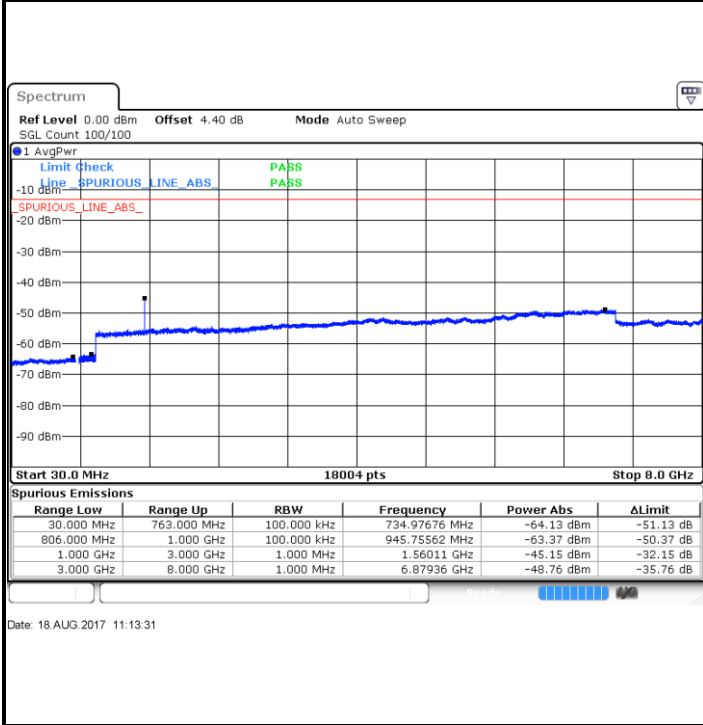

Lowest Channel / 16QAM

Date: 18.AUG.2017 10:05:08

LTE Band 12 / 10MHz

Middle Channel / QPSK

Date: 18.AUG.2017 10:06:57

Middle Channel / 16QAM

Date: 18.AUG.2017 10:06:02

Highest Channel / QPSK

Date: 18.AUG.2017 10:07:51

Highest Channel / 16QAM

Date: 18.AUG.2017 10:08:45

LTE Band 13 / 5MHz

Lowest Channel / QPSK

Lowest Channel / 16QAM

Middle Channel / QPSK

Middle Channel / 16QAM

LTE Band 13 / 5MHz

Highest Channel / QPSK

Highest Channel / 16QAM

LTE Band 13 / 10MHz

Middle Channel / QPSK

Middle Channel / 16QAM

LTE Band 25 / 1.4MHz

Lowest Channel / QPSK

Lowest Channel / 16QAM

Date: 17.AUG.2017 19:50:13

Date: 17.AUG.2017 19:51:09

Middle Channel / QPSK

Middle Channel / 16QAM

Date: 17.AUG.2017 19:55:55

Date: 17.AUG.2017 19:54:59

LTE Band 25 / 1.4MHz