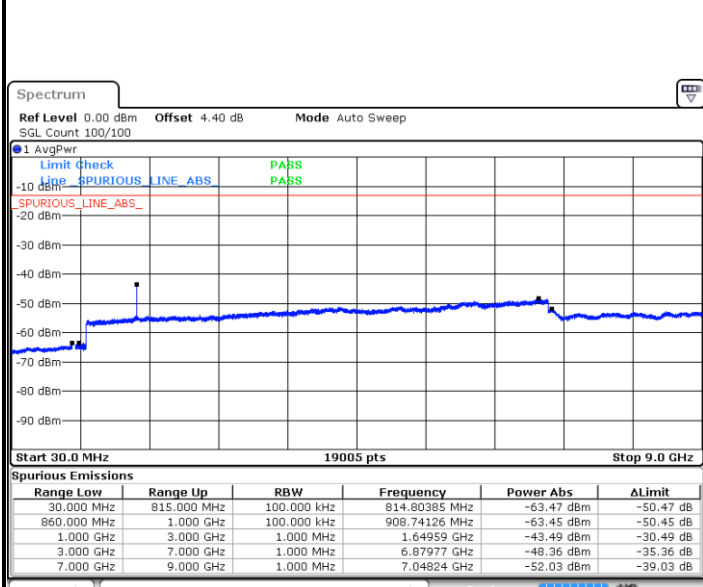

LTE Band 5 / 5MHz

Highest Channel / QPSK

Date: 17.AUG.2017 10:25:46

Highest Channel / 16QAM

Date: 17.AUG.2017 10:26:41

LTE Band 5 / 10MHz

Lowest Channel / QPSK

Date: 17.AUG.2017 10:34:50

Lowest Channel / 16QAM

Date: 17.AUG.2017 10:35:46

LTE Band 5 / 10MHz

Middle Channel / QPSK

Middle Channel / 16QAM

Date: 17.AUG.2017 10:37:23

Date: 17.AUG.2017 10:38:18

Highest Channel / QPSK

Highest Channel / 16QAM

Date: 17.AUG.2017 10:46:28

Date: 17.AUG.2017 10:47:24

LTE Band 7 / 5MHz

Lowest Channel / QPSK

Lowest Channel / 16QAM

Date: 17.AUG.2017 10:57:32

Date: 17.AUG.2017 10:58:19