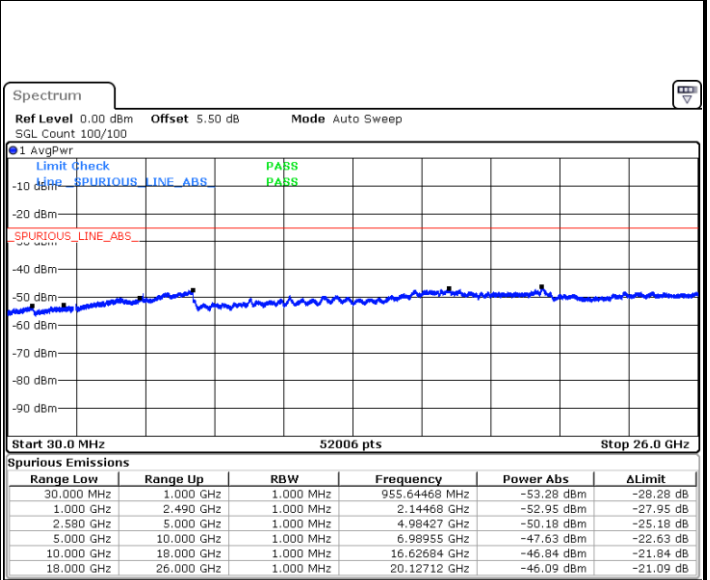

Middle Channel / 16QAM

Date: 17.AUG.2017 11:09:15

Date: 17.AUG.2017 11:08:22

Highest Channel / QPSK

Highest Channel / 16QAM

Date: 17.AUG.2017 11:10:02

Date: 17.AUG.2017 11:10:51

LTE Band 7 / 15MHz

Lowest Channel / QPSK

Lowest Channel / 16QAM

Date: 17.AUG.2017 11:15:52

Date: 17.AUG.2017 11:16:39

Middle Channel / QPSK

Middle Channel / 16QAM

Date: 17.AUG.2017 11:18:15

Date: 17.AUG.2017 11:17:26

LTE Band7 / 15MHz

Highest Channel / QPSK

Date: 17.AUG.2017 11:19:02

Highest Channel / 16QAM

Date: 17.AUG.2017 11:19:50

LTE Band 7 / 20MHz

Lowest Channel / QPSK

Date: 17.AUG.2017 11:28:14

Lowest Channel / 16QAM

Date: 17.AUG.2017 11:27:26

LTE Band 7 / 20MHz

Middle Channel / QPSK

Middle Channel / 16QAM

Date: 17.AUG.2017 11:29:05

Date: 17.AUG.2017 11:29:52

Highest Channel / QPSK