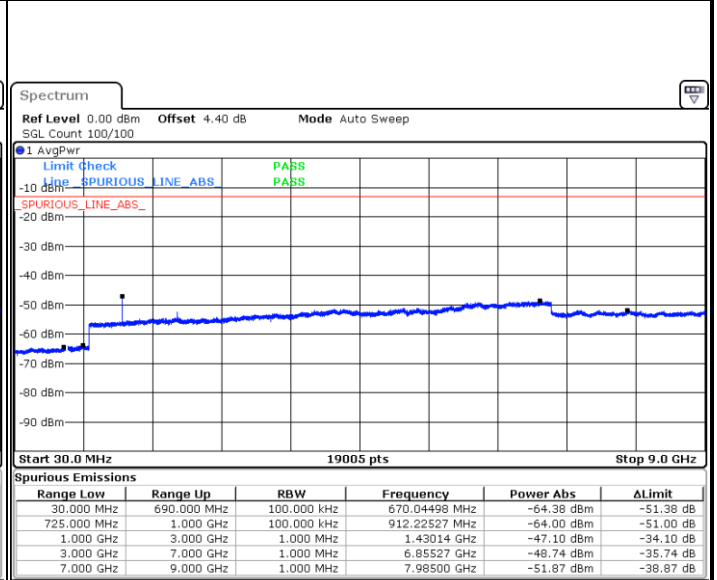

Highest Channel / 16QAM

Date: 17.AUG.2017 11:31:29

Date: 17.AUG.2017 11:30:41

LTE Band 12 / 1.4MHz

Lowest Channel / QPSK

Date: 18.AUG.2017 09:15:04

Lowest Channel / 16QAM

Date: 18.AUG.2017 09:15:58

Middle Channel / QPSK

Date: 18.AUG.2017 09:17:47

Middle Channel / 16QAM

Date: 18.AUG.2017 09:16:53

LTE Band 12 / 1.4MHz

Highest Channel / QPSK

Date: 18.AUG.2017 09:18:41

Highest Channel / 16QAM

Date: 18.AUG.2017 09:19:35

LTE Band 12 / 3MHz

Lowest Channel / QPSK

Date: 18.AUG.2017 09:31:28

Lowest Channel / 16QAM

Date: 18.AUG.2017 09:32:22

LTE Band 12 / 3MHz

Middle Channel / QPSK