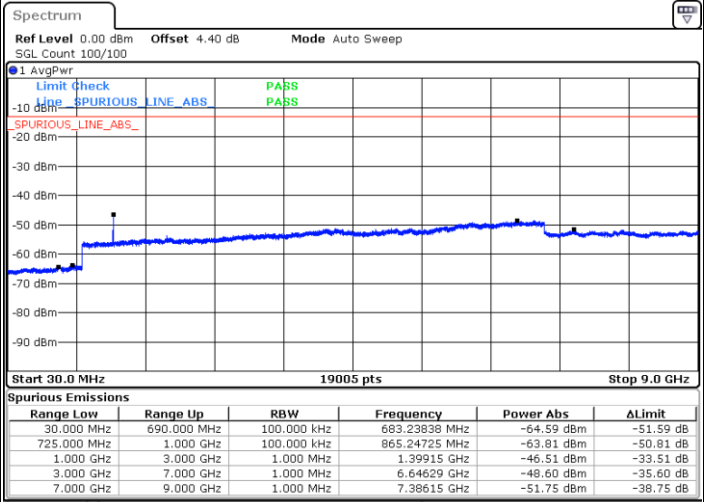

Date: 18.AUG.2017 09:19:35

LTE Band 12 / 3MHz

Lowest Channel / QPSK

Date: 18.AUG.2017 09:31:28

Lowest Channel / 16QAM

Date: 18.AUG.2017 09:32:22

LTE Band 12 / 3MHz

Middle Channel / QPSK

Date: 18.AUG.2017 09:34:10

Middle Channel / 16QAM

Date: 18.AUG.2017 09:33:16

Highest Channel / QPSK

Date: 18.AUG.2017 09:35:05

Highest Channel / 16QAM

Date: 18.AUG.2017 09:35:59

LTE Band 12 / 5MHz

Lowest Channel / QPSK

Lowest Channel / 16QAM

Date: 18.AUG.2017 09:47:51

Date: 18.AUG.2017 09:48:45

Middle Channel / QPSK

Middle Channel / 16QAM

Date: 18.AUG.2017 09:50:34

Date: 18.AUG.2017 09:49:39

LTE Band 12 / 5MHz

Highest Channel / QPSK

Date: 18.AUG.2017 09:51:28

Highest Channel / 16QAM

Date: 18.AUG.2017 09:52:22

LTE Band 12 / 10MHz

Lowest Channel / QPSK

Date: 18.AUG.2017 10:04:14