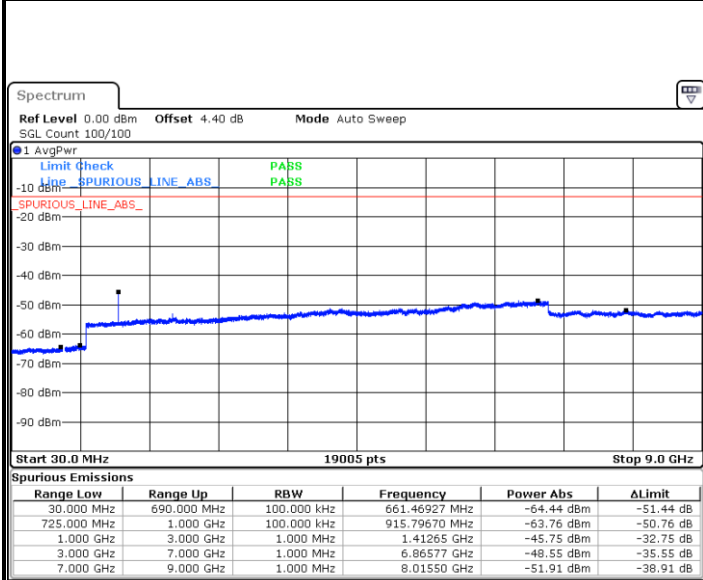

Middle Channel / QPSK

Date: 18.AUG.2017 09:17:47

Middle Channel / 16QAM

Date: 18.AUG.2017 09:16:53

LTE Band 12 / 1.4MHz

Highest Channel / QPSK

Date: 18.AUG.2017 09:18:41

Highest Channel / 16QAM

Date: 18.AUG.2017 09:19:35

LTE Band 12 / 3MHz

Lowest Channel / QPSK

Date: 18.AUG.2017 09:31:28

Lowest Channel / 16QAM

Date: 18.AUG.2017 09:32:22

LTE Band 12 / 3MHz

Middle Channel / QPSK

Date: 18.AUG.2017 09:34:10

Middle Channel / 16QAM

Date: 18.AUG.2017 09:33:16

Highest Channel / QPSK

Date: 18.AUG.2017 09:35:05

Highest Channel / 16QAM

Date: 18.AUG.2017 09:35:59

LTE Band 12 / 5MHz