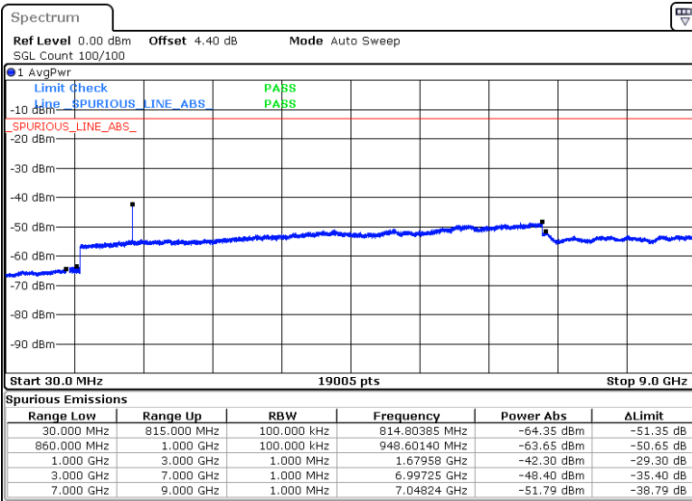

LTE Band 5 / 5MHz

Highest Channel / QPSK

Date: 17.AUG.2017 10:25:46

Highest Channel / 16QAM

Date: 17.AUG.2017 10:26:41

LTE Band 5 / 10MHz

Lowest Channel / QPSK

Date: 17.AUG.2017 10:34:50

Lowest Channel / 16QAM

Date: 17.AUG.2017 10:35:46

LTE Band 5 / 10MHz

Middle Channel / QPSK

Middle Channel / 16QAM

Date: 17.AUG.2017 10:37:23

Date: 17.AUG.2017 10:38:18

Highest Channel / QPSK

Highest Channel / 16QAM

Date: 17.AUG.2017 10:46:28

Date: 17.AUG.2017 10:47:24

LTE Band 7 / 5MHz

Lowest Channel / QPSK

Lowest Channel / 16QAM

Date: 17.AUG.2017 10:57:32

Date: 17.AUG.2017 10:58:19

Middle Channel / QPSK

Middle Channel / 16QAM

Date: 17.AUG.2017 11:00:22

Date: 17.AUG.2017 10:59:06

LTE Band 7 / 5MHz

Highest Channel / QPSK

Date: 17.AUG.2017 11:01:08

Highest Channel / 16QAM