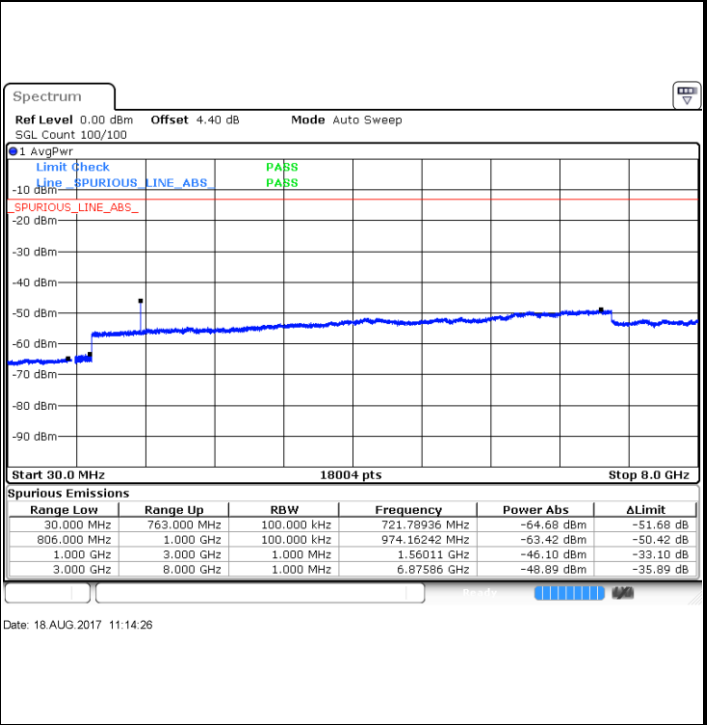

Lowest Channel / 16QAM

Date: 18.AUG.2017 10:05:08

LTE Band 12 / 10MHz

Middle Channel / QPSK

Date: 18.AUG.2017 10:06:57

Middle Channel / 16QAM

Date: 18.AUG.2017 10:06:02

Highest Channel / QPSK

Date: 18.AUG.2017 10:07:51

Highest Channel / 16QAM

Date: 18.AUG.2017 10:08:45

LTE Band 13 / 5MHz

Lowest Channel / QPSK

Lowest Channel / 16QAM

Middle Channel / QPSK

Middle Channel / 16QAM

LTE Band 13 / 5MHz

Highest Channel / QPSK

Highest Channel / 16QAM

LTE Band 13 / 10MHz

Middle Channel / QPSK

Middle Channel / 16QAM

LTE Band 25 / 1.4MHz

Lowest Channel / QPSK

Lowest Channel / 16QAM

Date: 17.AUG.2017 19:50:13

Date: 17.AUG.2017 19:51:09

Middle Channel / QPSK

Middle Channel / 16QAM

Date: 17.AUG.2017 19:55:55

Date: 17.AUG.2017 19:54:59

LTE Band 25 / 1.4MHz