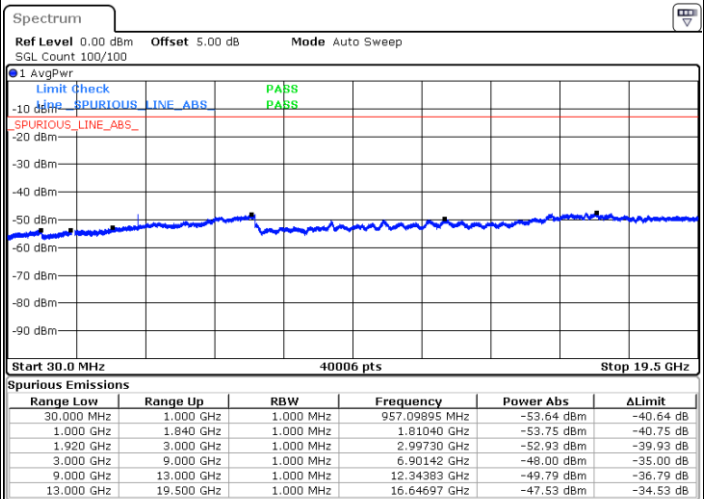

Date: 17.AUG.2017 20:29:32

Date: 17.AUG.2017 20:28:37

LTE Band 25 / 5MHz

Lowest Channel / QPSK

Lowest Channel / 16QAM

Date: 17.AUG.2017 20:57:42

Date: 17.AUG.2017 20:56:46

Middle Channel / QPSK

Middle Channel / 16QAM

Date: 17.AUG.2017 20:58:37

Date: 17.AUG.2017 20:59:33

LTE Band 25 / 5MHz

Highest Channel / QPSK

Date: 17.AUG.2017 21:12:11

Highest Channel / 16QAM

Date: 17.AUG.2017 21:11:16

LTE Band 25 / 10MHz

Lowest Channel / QPSK

Date: 17.AUG.2017 21:22:50

Lowest Channel / 16QAM

Date: 17.AUG.2017 21:21:54

LTE Band 25 / 10MHz

Middle Channel / QPSK

Middle Channel / 16QAM