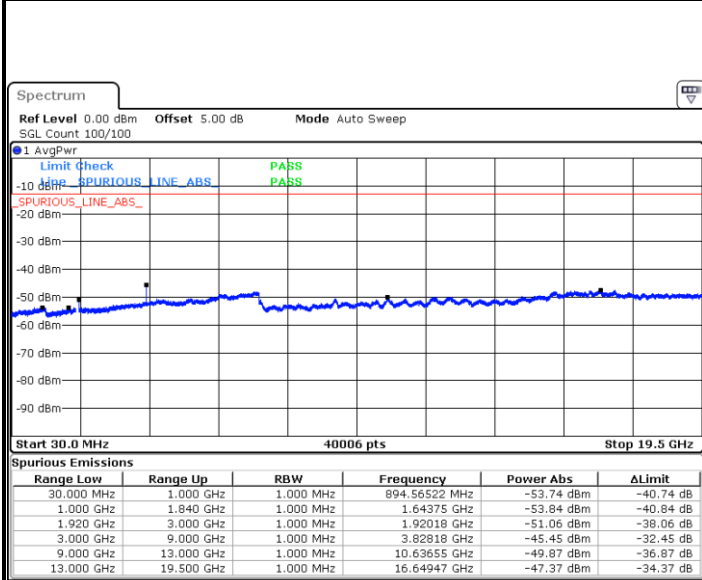

LTE Band 13 / 5MHz

Highest Channel / QPSK

Highest Channel / 16QAM

LTE Band 13 / 10MHz

Middle Channel / QPSK

Middle Channel / 16QAM

LTE Band 25 / 1.4MHz

Lowest Channel / QPSK

Lowest Channel / 16QAM

Date: 17.AUG.2017 19:50:13

Date: 17.AUG.2017 19:51:09

Middle Channel / QPSK

Middle Channel / 16QAM

Date: 17.AUG.2017 19:55:55

Date: 17.AUG.2017 19:54:59

LTE Band 25 / 1.4MHz

Highest Channel / QPSK

Date: 17.AUG.2017 20:08:10

Highest Channel / 16QAM

Date: 17.AUG.2017 20:07:15

LTE Band 25 / 3MHz

Lowest Channel / QPSK

Date: 17.AUG.2017 20:23:59

Lowest Channel / 16QAM