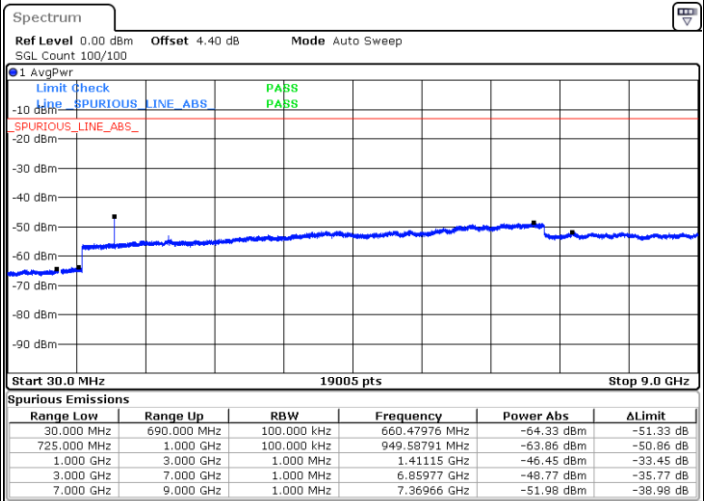

Date: 18.AUG.2017 09:34:10

Middle Channel / 16QAM

Date: 18.AUG.2017 09:33:16

Highest Channel / QPSK

Date: 18.AUG.2017 09:35:05

Highest Channel / 16QAM

Date: 18.AUG.2017 09:35:59

LTE Band 12 / 5MHz

Lowest Channel / QPSK

Lowest Channel / 16QAM

Date: 18.AUG.2017 09:47:51

Date: 18.AUG.2017 09:48:45

Middle Channel / QPSK

Middle Channel / 16QAM

Date: 18.AUG.2017 09:50:34

Date: 18.AUG.2017 09:49:39

LTE Band 12 / 5MHz

Highest Channel / QPSK

Date: 18.AUG.2017 09:51:28

Highest Channel / 16QAM

Date: 18.AUG.2017 09:52:22

LTE Band 12 / 10MHz

Lowest Channel / QPSK

Date: 18.AUG.2017 10:04:14