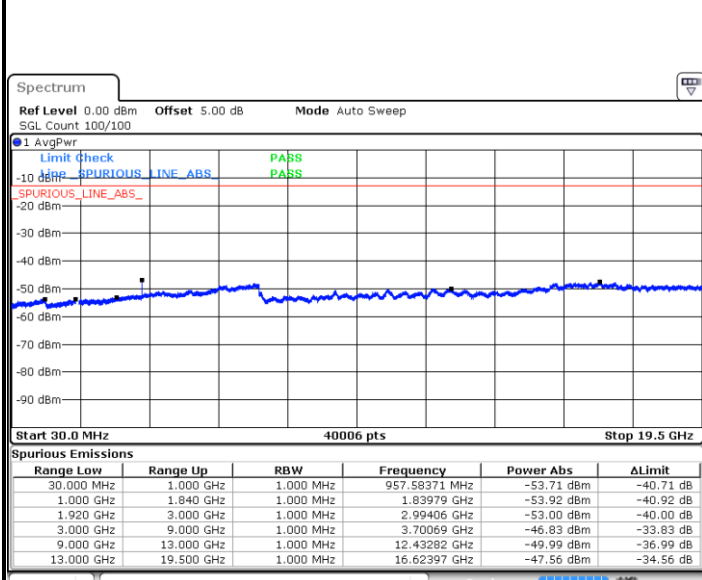

Lowest Channel / 16QAM

Date: 17.AUG.2017 19:50:13

Date: 17.AUG.2017 19:51:09

Middle Channel / QPSK

Middle Channel / 16QAM

Date: 17.AUG.2017 19:55:55

Date: 17.AUG.2017 19:54:59

LTE Band 25 / 1.4MHz

Highest Channel / QPSK

Date: 17.AUG.2017 20:08:10

Highest Channel / 16QAM

Date: 17.AUG.2017 20:07:15

LTE Band 25 / 3MHz

Lowest Channel / QPSK

Date: 17.AUG.2017 20:23:59

Lowest Channel / 16QAM

Date: 17.AUG.2017 20:23:04

LTE Band 25 / 3MHz

Middle Channel / QPSK

Middle Channel / 16QAM

Date: 17.AUG.2017 20:24:55

Date: 17.AUG.2017 20:25:50

Highest Channel / QPSK

Highest Channel / 16QAM