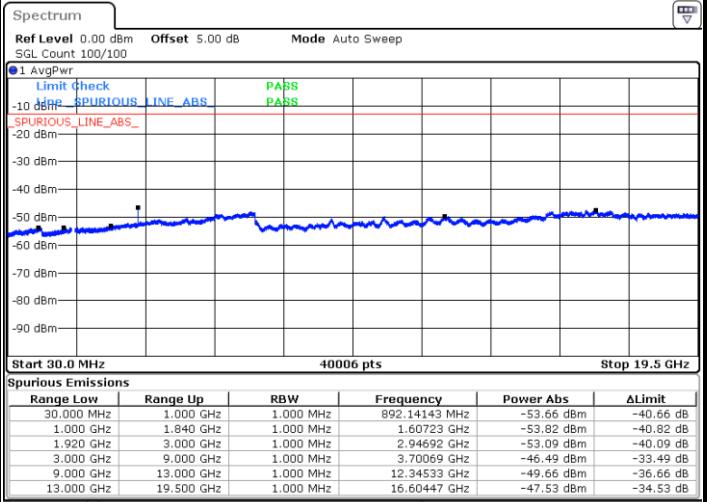

Date: 18.AUG.2017 10:07:51

Highest Channel / 16QAM

Date: 18.AUG.2017 10:08:45

LTE Band 13 / 5MHz

Lowest Channel / QPSK

Lowest Channel / 16QAM

Middle Channel / QPSK

Middle Channel / 16QAM

LTE Band 13 / 5MHz

Highest Channel / QPSK

Highest Channel / 16QAM

LTE Band 13 / 10MHz

Middle Channel / QPSK

Middle Channel / 16QAM

LTE Band 25 / 1.4MHz

Lowest Channel / QPSK

Lowest Channel / 16QAM

Date: 17.AUG.2017 19:50:13

Date: 17.AUG.2017 19:51:09

Middle Channel / QPSK

Middle Channel / 16QAM

Date: 17.AUG.2017 19:55:55

Date: 17.AUG.2017 19:54:59

LTE Band 25 / 1.4MHz