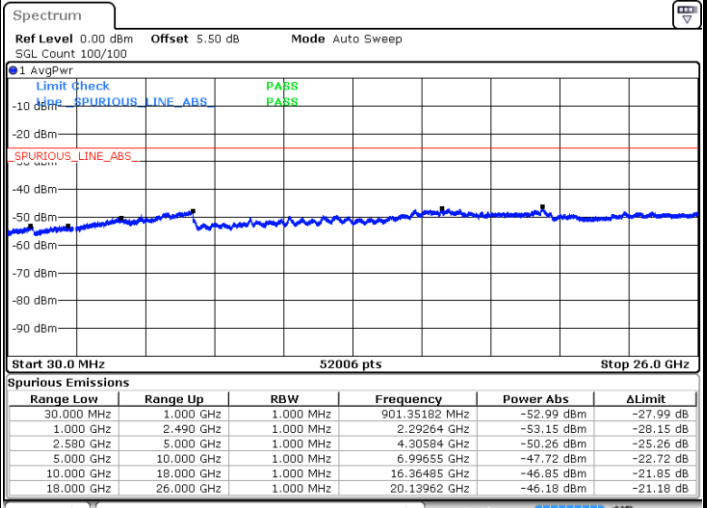

Lowest Channel / 16QAM

Date: 17.AUG.2017 10:35:46

LTE Band 5 / 10MHz

Middle Channel / QPSK

Middle Channel / 16QAM

Date: 17.AUG.2017 10:37:23

Date: 17.AUG.2017 10:38:18

Highest Channel / QPSK

Highest Channel / 16QAM

Date: 17.AUG.2017 10:46:28

Date: 17.AUG.2017 10:47:24

LTE Band 7 / 5MHz

Lowest Channel / QPSK

Lowest Channel / 16QAM

Date: 17.AUG.2017 10:57:32

Date: 17.AUG.2017 10:58:19

Middle Channel / QPSK

Middle Channel / 16QAM

Date: 17.AUG.2017 11:00:22

Date: 17.AUG.2017 10:59:06

LTE Band 7 / 5MHz

Highest Channel / QPSK

Date: 17.AUG.2017 11:01:08

Highest Channel / 16QAM