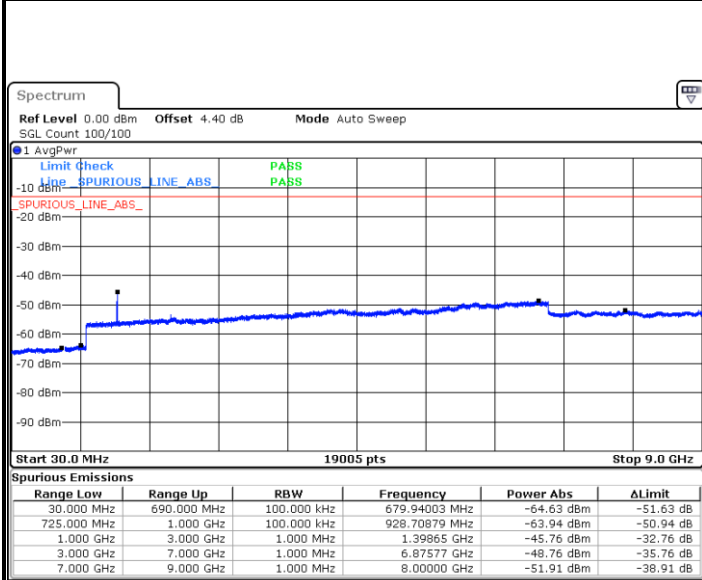

LTE Band7 / 15MHz

Highest Channel / QPSK

Date: 17.AUG.2017 11:19:02

Highest Channel / 16QAM

Date: 17.AUG.2017 11:19:50

LTE Band 7 / 20MHz

Lowest Channel / QPSK

Date: 17.AUG.2017 11:28:14

Lowest Channel / 16QAM

Date: 17.AUG.2017 11:27:26

LTE Band 7 / 20MHz

Middle Channel / QPSK

Middle Channel / 16QAM

Date: 17.AUG.2017 11:29:05

Date: 17.AUG.2017 11:29:52

Highest Channel / QPSK

Highest Channel / 16QAM

Date: 17.AUG.2017 11:31:29

Date: 17.AUG.2017 11:30:41

LTE Band 12 / 1.4MHz

Lowest Channel / QPSK

Date: 18.AUG.2017 09:15:04

Lowest Channel / 16QAM

Date: 18.AUG.2017 09:15:58

Middle Channel / QPSK

Date: 18.AUG.2017 09:17:47

Middle Channel / 16QAM

Date: 18.AUG.2017 09:16:53

LTE Band 12 / 1.4MHz

Highest Channel / QPSK

Date: 18.AUG.2017 09:18:41

Highest Channel / 16QAM