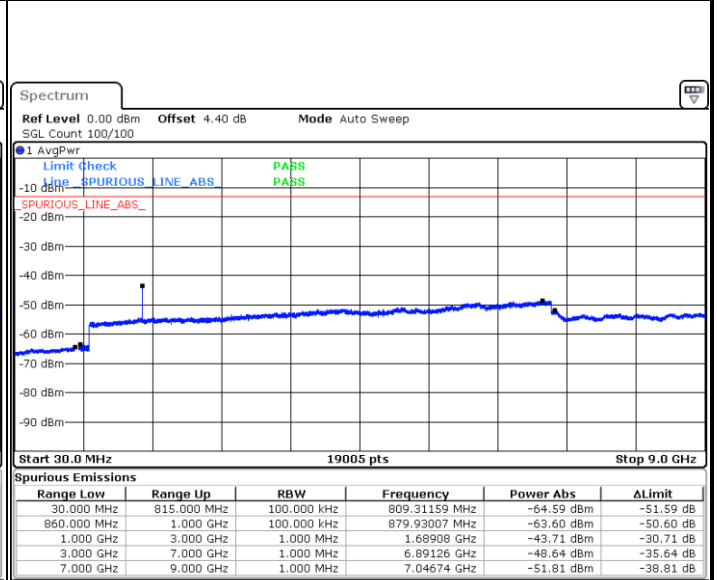

LTE Band 5 / 5MHz

Highest Channel / QPSK

Date: 17.AUG.2017 10:25:46

Highest Channel / 16QAM

Date: 17.AUG.2017 10:26:41

LTE Band 5 / 10MHz

Lowest Channel / QPSK

Date: 17.AUG.2017 10:34:50

Lowest Channel / 16QAM

Date: 17.AUG.2017 10:35:46

LTE Band 5 / 10MHz

Middle Channel / QPSK

Middle Channel / 16QAM

Date: 17.AUG.2017 10:37:23

Date: 17.AUG.2017 10:38:18

Highest Channel / QPSK

Highest Channel / 16QAM

Date: 17.AUG.2017 10:46:28

Date: 17.AUG.2017 10:47:24

LTE Band 7 / 5MHz

Lowest Channel / QPSK

Lowest Channel / 16QAM

Date: 17.AUG.2017 10:57:32

Date: 17.AUG.2017 10:58:19