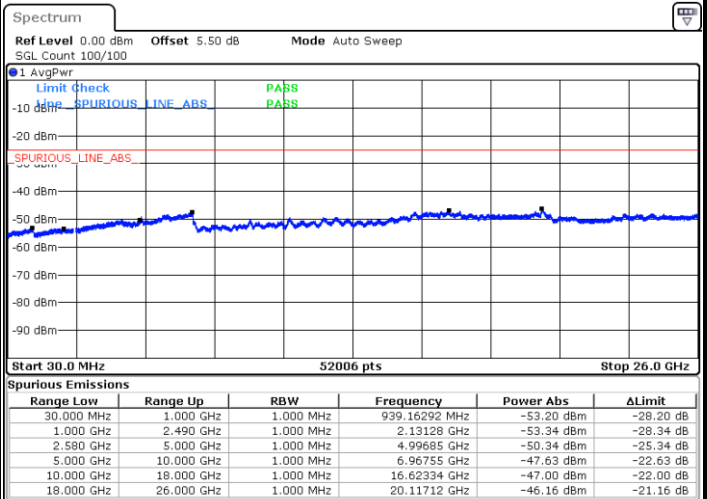

Middle Channel / 16QAM

Date: 17.AUG.2017 11:09:15

Date: 17.AUG.2017 11:08:22

Highest Channel / QPSK

Highest Channel / 16QAM

Date: 17.AUG.2017 11:10:02

Date: 17.AUG.2017 11:10:51

LTE Band 7 / 15MHz

Lowest Channel / QPSK

Lowest Channel / 16QAM

Date: 17.AUG.2017 11:15:52

Date: 17.AUG.2017 11:16:39

Middle Channel / QPSK

Middle Channel / 16QAM

Date: 17.AUG.2017 11:18:15

Date: 17.AUG.2017 11:17:26

LTE Band7 / 15MHz

Highest Channel / QPSK

Date: 17.AUG.2017 11:19:02

Highest Channel / 16QAM

Date: 17.AUG.2017 11:19:50

LTE Band 7 / 20MHz

Lowest Channel / QPSK

Date: 17.AUG.2017 11:28:14

Lowest Channel / 16QAM

Date: 17.AUG.2017 11:27:26

LTE Band 7 / 20MHz

Middle Channel / QPSK

Middle Channel / 16QAM

Date: 17.AUG.2017 11:29:05

Date: 17.AUG.2017 11:29:52

Highest Channel / QPSK