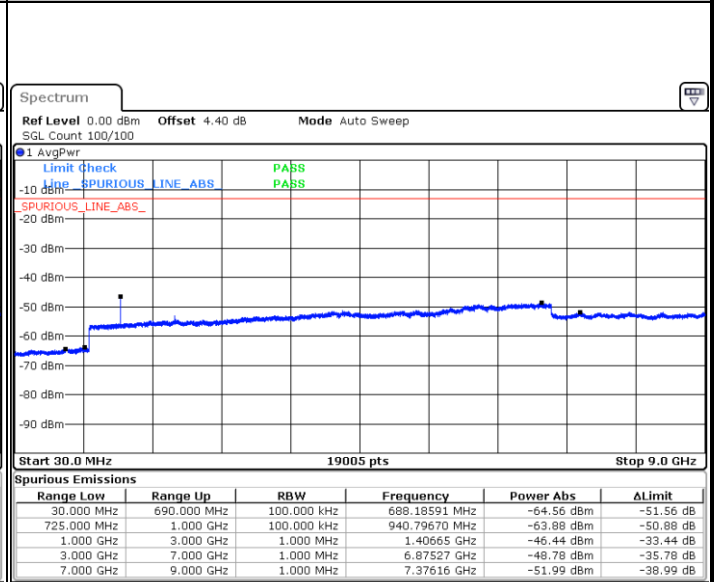

LTE Band 12 / 5MHz

Highest Channel / QPSK

Date: 18.AUG.2017 09:51:28

Highest Channel / 16QAM

Date: 18.AUG.2017 09:52:22

LTE Band 12 / 10MHz

Lowest Channel / QPSK

Date: 18.AUG.2017 10:04:14

Lowest Channel / 16QAM

Date: 18.AUG.2017 10:05:08

LTE Band 12 / 10MHz

Middle Channel / QPSK

Date: 18.AUG.2017 10:06:57

Middle Channel / 16QAM

Date: 18.AUG.2017 10:06:02

Highest Channel / QPSK

Date: 18.AUG.2017 10:07:51

Highest Channel / 16QAM

Date: 18.AUG.2017 10:08:45

LTE Band 13 / 5MHz

Lowest Channel / QPSK

Lowest Channel / 16QAM

Middle Channel / QPSK

Middle Channel / 16QAM

LTE Band 13 / 5MHz

Highest Channel / QPSK

Highest Channel / 16QAM

LTE Band 13 / 10MHz

Middle Channel / QPSK

Middle Channel / 16QAM

LTE Band 25 / 1.4MHz

Lowest Channel / QPSK