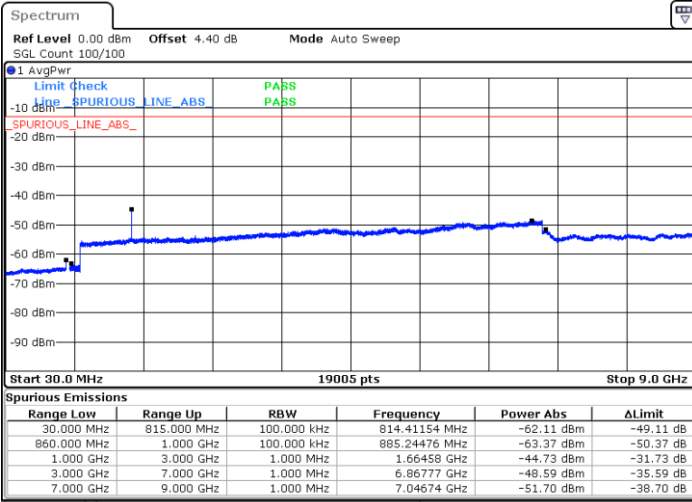

LTE Band 5 / 5MHz

Highest Channel / QPSK

Date: 17.AUG.2017 10:25:46

Highest Channel / 16QAM

Date: 17.AUG.2017 10:26:41

LTE Band 5 / 10MHz

Lowest Channel / QPSK

Date: 17.AUG.2017 10:34:50

Lowest Channel / 16QAM

Date: 17.AUG.2017 10:35:46

LTE Band 5 / 10MHz

Middle Channel / QPSK

Middle Channel / 16QAM

Date: 17.AUG.2017 10:37:23

Date: 17.AUG.2017 10:38:18

Highest Channel / QPSK

Highest Channel / 16QAM

Date: 17.AUG.2017 10:46:28

Date: 17.AUG.2017 10:47:24

LTE Band 7 / 5MHz

Lowest Channel / QPSK

Lowest Channel / 16QAM

Date: 17.AUG.2017 10:57:32

Date: 17.AUG.2017 10:58:19

Middle Channel / QPSK

Middle Channel / 16QAM

Date: 17.AUG.2017 11:00:22

Date: 17.AUG.2017 10:59:06

LTE Band 7 / 5MHz

Highest Channel / QPSK

Date: 17.AUG.2017 11:01:08

Highest Channel / 16QAM