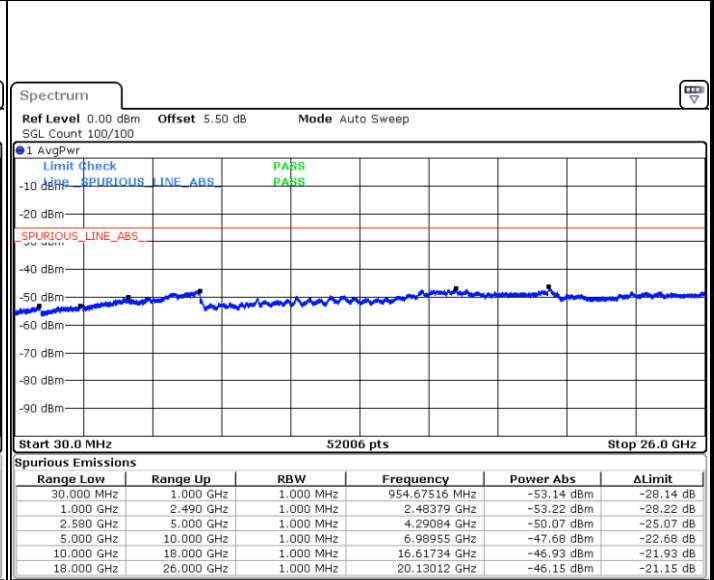

Highest Channel / 16QAM

Date: 17.AUG.2017 10:46:28

Date: 17.AUG.2017 10:47:24

LTE Band 7 / 5MHz

Lowest Channel / QPSK

Lowest Channel / 16QAM

Date: 17.AUG.2017 10:57:32

Date: 17.AUG.2017 10:58:19

Middle Channel / QPSK

Middle Channel / 16QAM

Date: 17.AUG.2017 11:00:22

Date: 17.AUG.2017 10:59:06

LTE Band 7 / 5MHz

Highest Channel / QPSK

Date: 17.AUG.2017 11:01:08

Highest Channel / 16QAM

Date: 17.AUG.2017 11:01:55

LTE Band 7 / 10MHz

Lowest Channel / QPSK

Date: 17.AUG.2017 11:06:14

Lowest Channel / 16QAM

Date: 17.AUG.2017 11:07:34

LTE Band 7 / 10MHz

Middle Channel / QPSK

Middle Channel / 16QAM

Date: 17.AUG.2017 11:09:15

Date: 17.AUG.2017 11:08:22

Highest Channel / QPSK

Highest Channel / 16QAM

Date: 17.AUG.2017 11:10:02

Date: 17.AUG.2017 11:10:51

LTE Band 7 / 15MHz