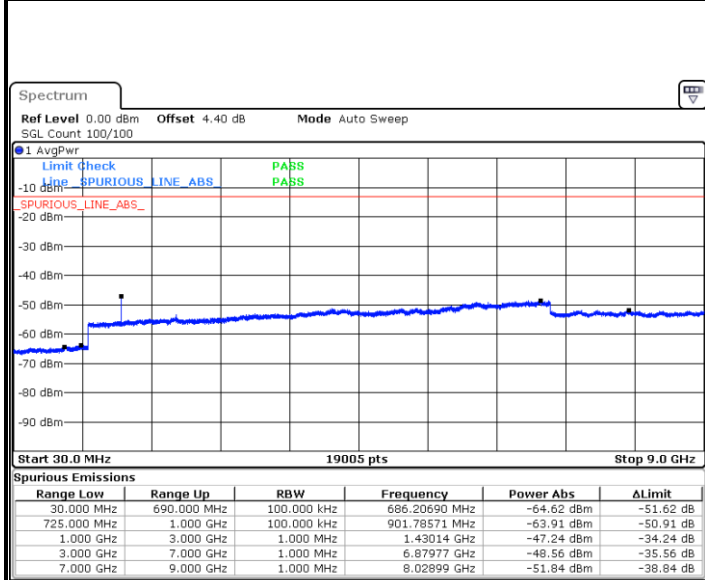

Highest Channel / 16QAM

Date: 17.AUG.2017 11:31:29

Date: 17.AUG.2017 11:30:41

LTE Band 12 / 1.4MHz

Lowest Channel / QPSK

Date: 18.AUG.2017 09:15:04

Lowest Channel / 16QAM

Date: 18.AUG.2017 09:15:58

Middle Channel / QPSK

Date: 18.AUG.2017 09:17:47

Middle Channel / 16QAM

Date: 18.AUG.2017 09:16:53

LTE Band 12 / 1.4MHz

Highest Channel / QPSK

Date: 18.AUG.2017 09:18:41

Highest Channel / 16QAM

Date: 18.AUG.2017 09:19:35

LTE Band 12 / 3MHz

Lowest Channel / QPSK

Date: 18.AUG.2017 09:31:28

Lowest Channel / 16QAM

Date: 18.AUG.2017 09:32:22

LTE Band 12 / 3MHz

Middle Channel / QPSK

Date: 18.AUG.2017 09:34:10

Middle Channel / 16QAM

Date: 18.AUG.2017 09:33:16

Highest Channel / QPSK

Date: 18.AUG.2017 09:35:05

Highest Channel / 16QAM

Date: 18.AUG.2017 09:35:59

LTE Band 12 / 5MHz