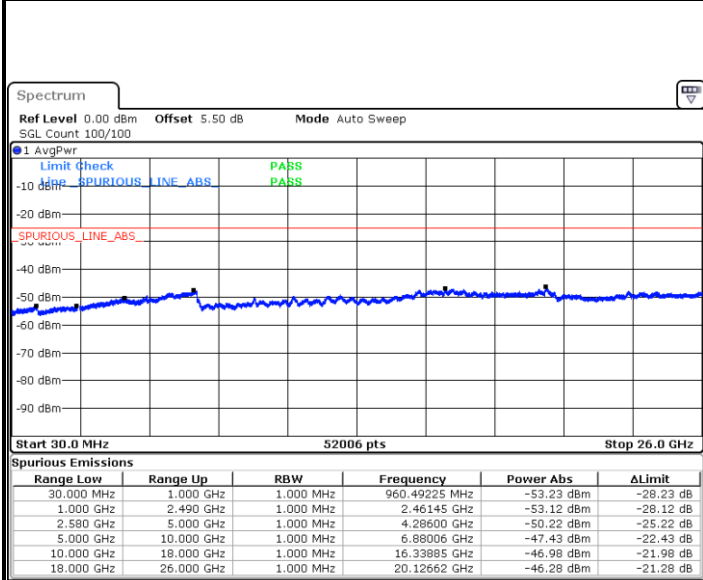

Highest Channel / 16QAM

Date: 17.AUG.2017 10:46:28

Date: 17.AUG.2017 10:47:24

LTE Band 7 / 5MHz

Lowest Channel / QPSK

Lowest Channel / 16QAM

Date: 17.AUG.2017 10:57:32

Date: 17.AUG.2017 10:58:19

Middle Channel / QPSK

Middle Channel / 16QAM

Date: 17.AUG.2017 11:00:22

Date: 17.AUG.2017 10:59:06

LTE Band 7 / 5MHz

Highest Channel / QPSK

Date: 17.AUG.2017 11:01:08

Highest Channel / 16QAM

Date: 17.AUG.2017 11:01:55

LTE Band 7 / 10MHz

Lowest Channel / QPSK

Date: 17.AUG.2017 11:06:14

Lowest Channel / 16QAM

Date: 17.AUG.2017 11:07:34

LTE Band 7 / 10MHz

Middle Channel / QPSK

Middle Channel / 16QAM

Date: 17.AUG.2017 11:09:15

Date: 17.AUG.2017 11:08:22

Highest Channel / QPSK

Highest Channel / 16QAM

Date: 17.AUG.2017 11:10:02

Date: 17.AUG.2017 11:10:51

LTE Band 7 / 15MHz