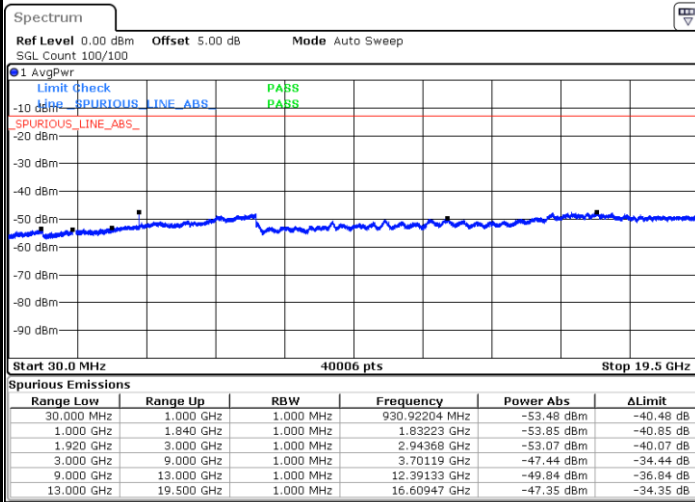

Date: 17.AUG.2017 20:23:04

LTE Band 25 / 3MHz

Middle Channel / QPSK

Middle Channel / 16QAM

Date: 17.AUG.2017 20:24:55

Date: 17.AUG.2017 20:25:50

Highest Channel / QPSK

Highest Channel / 16QAM

Date: 17.AUG.2017 20:29:32

Date: 17.AUG.2017 20:28:37

LTE Band 25 / 5MHz

Lowest Channel / QPSK

Lowest Channel / 16QAM

Date: 17.AUG.2017 20:57:42

Date: 17.AUG.2017 20:56:46

Middle Channel / QPSK

Middle Channel / 16QAM

Date: 17.AUG.2017 20:58:37

Date: 17.AUG.2017 20:59:33

LTE Band 25 / 5MHz

Highest Channel / QPSK

Date: 17.AUG.2017 21:12:11

Highest Channel / 16QAM

Date: 17.AUG.2017 21:11:16