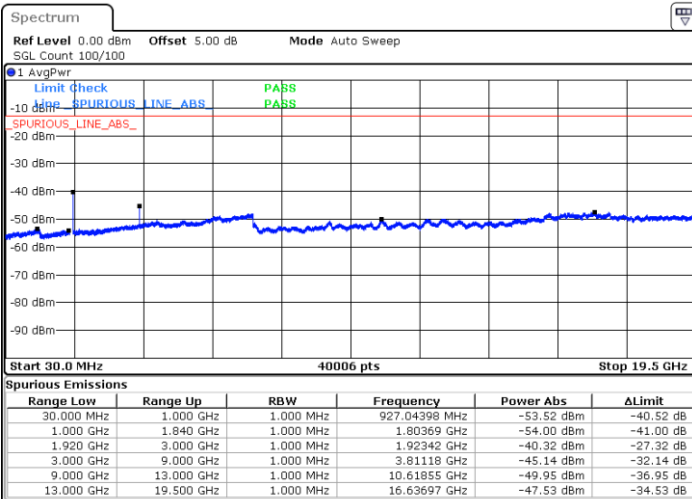

Middle Channel / 16QAM

Date: 17.AUG.2017 20:58:37

Date: 17.AUG.2017 20:59:33

LTE Band 25 / 5MHz

Highest Channel / QPSK

Date: 17.AUG.2017 21:12:11

Highest Channel / 16QAM

Date: 17.AUG.2017 21:11:16

LTE Band 25 / 10MHz

Lowest Channel / QPSK

Date: 17.AUG.2017 21:22:50

Lowest Channel / 16QAM

Date: 17.AUG.2017 21:21:54

LTE Band 25 / 10MHz

Middle Channel / QPSK

Middle Channel / 16QAM

Date: 17.AUG.2017 21:23:46

Date: 17.AUG.2017 21:24:41

Highest Channel / QPSK

Highest Channel / 16QAM

Date: 17.AUG.2017 21:37:23

Date: 17.AUG.2017 21:36:27