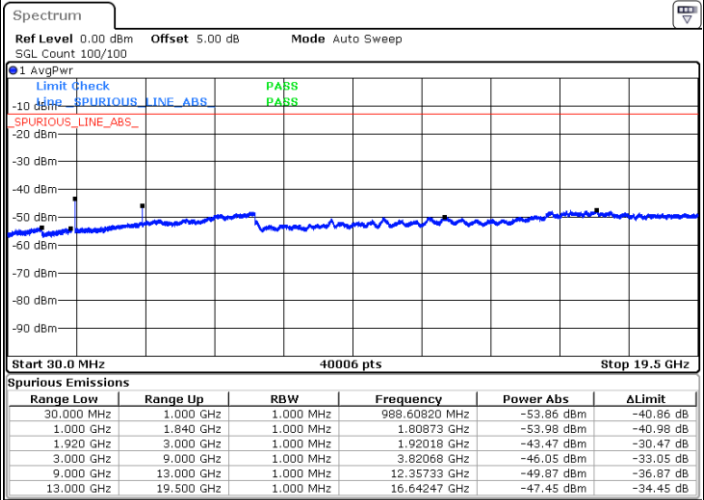

Date: 17.AUG.2017 20:29:32

Date: 17.AUG.2017 20:28:37

LTE Band 25 / 5MHz

Lowest Channel / QPSK

Lowest Channel / 16QAM

Date: 17.AUG.2017 20:57:42

Date: 17.AUG.2017 20:56:46

Middle Channel / QPSK

Middle Channel / 16QAM

Date: 17.AUG.2017 20:58:37

Date: 17.AUG.2017 20:59:33

LTE Band 25 / 5MHz

Highest Channel / QPSK

Date: 17.AUG.2017 21:12:11

Highest Channel / 16QAM

Date: 17.AUG.2017 21:11:16

LTE Band 25 / 10MHz

Lowest Channel / QPSK

Date: 17.AUG.2017 21:22:50

Lowest Channel / 16QAM

Date: 17.AUG.2017 21:21:54

LTE Band 25 / 10MHz

Middle Channel / QPSK

Middle Channel / 16QAM