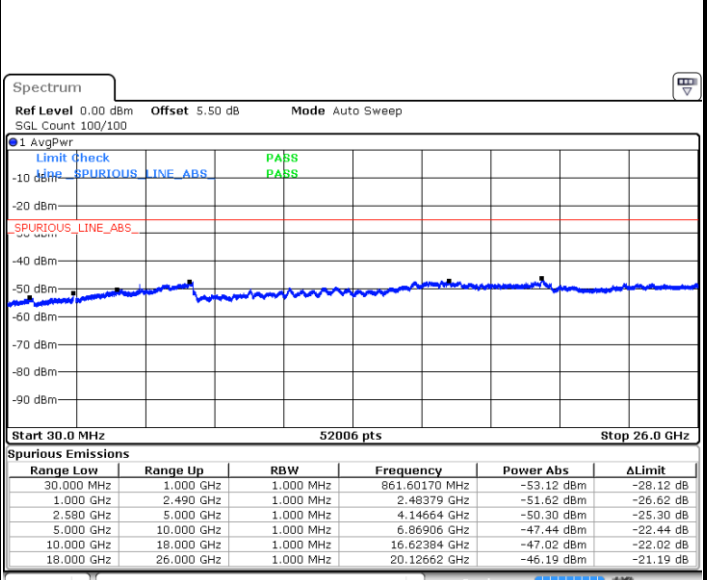

LTE Band7 / 15MHz

Highest Channel / QPSK

Date: 17.AUG.2017 11:19:02

Highest Channel / 16QAM

Date: 17.AUG.2017 11:19:50

LTE Band 7 / 20MHz

Lowest Channel / QPSK

Date: 17.AUG.2017 11:28:14

Lowest Channel / 16QAM

Date: 17.AUG.2017 11:27:26

LTE Band 7 / 20MHz

Middle Channel / QPSK

Middle Channel / 16QAM

Date: 17.AUG.2017 11:29:05

Date: 17.AUG.2017 11:29:52

Highest Channel / QPSK

Highest Channel / 16QAM

Date: 17.AUG.2017 11:31:29

Date: 17.AUG.2017 11:30:41

LTE Band 12 / 1.4MHz

Lowest Channel / QPSK

Date: 18.AUG.2017 09:15:04

Lowest Channel / 16QAM

Date: 18.AUG.2017 09:15:58