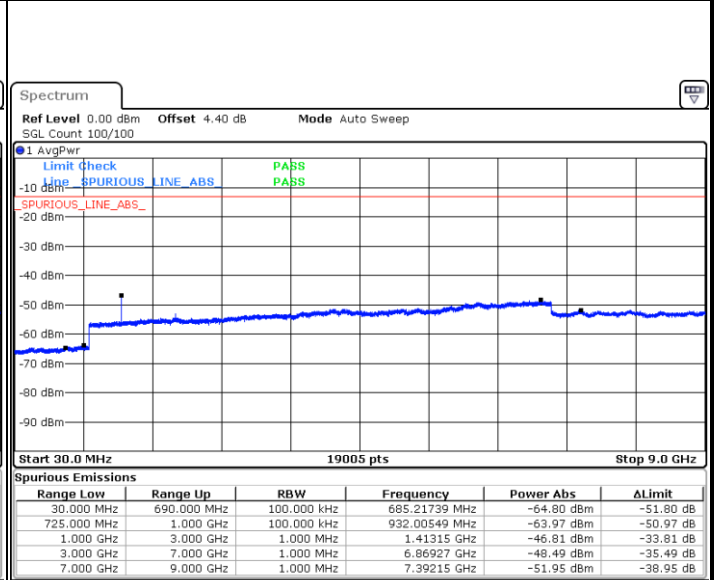

Middle Channel / QPSK

Date: 18.AUG.2017 09:17:47

Middle Channel / 16QAM

Date: 18.AUG.2017 09:16:53

LTE Band 12 / 1.4MHz

Highest Channel / QPSK

Date: 18.AUG.2017 09:18:41

Highest Channel / 16QAM

Date: 18.AUG.2017 09:19:35

LTE Band 12 / 3MHz

Lowest Channel / QPSK

Date: 18.AUG.2017 09:31:28

Lowest Channel / 16QAM

Date: 18.AUG.2017 09:32:22

LTE Band 12 / 3MHz

Middle Channel / QPSK

Date: 18.AUG.2017 09:34:10

Middle Channel / 16QAM

Date: 18.AUG.2017 09:33:16

Highest Channel / QPSK

Date: 18.AUG.2017 09:35:05

Highest Channel / 16QAM

Date: 18.AUG.2017 09:35:59

LTE Band 12 / 5MHz