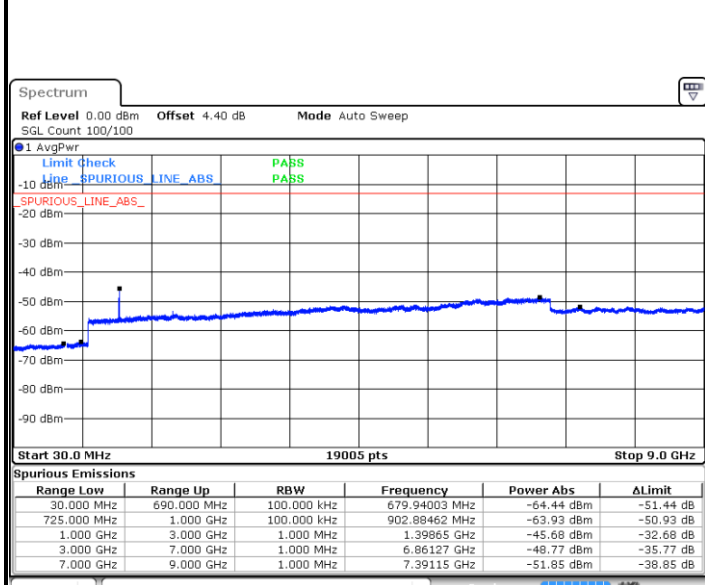

Highest Channel / 16QAM

Date: 17.AUG.2017 11:31:29

Date: 17.AUG.2017 11:30:41

LTE Band 12 / 1.4MHz

Lowest Channel / QPSK

Date: 18.AUG.2017 09:15:04

Lowest Channel / 16QAM

Date: 18.AUG.2017 09:15:58

Middle Channel / QPSK

Date: 18.AUG.2017 09:17:47

Middle Channel / 16QAM

Date: 18.AUG.2017 09:16:53

LTE Band 12 / 1.4MHz

Highest Channel / QPSK

Date: 18.AUG.2017 09:18:41

Highest Channel / 16QAM

Date: 18.AUG.2017 09:19:35

LTE Band 12 / 3MHz

Lowest Channel / QPSK

Date: 18.AUG.2017 09:31:28

Lowest Channel / 16QAM

Date: 18.AUG.2017 09:32:22

LTE Band 12 / 3MHz

Middle Channel / QPSK

Date: 18.AUG.2017 09:34:10

Middle Channel / 16QAM

Date: 18.AUG.2017 09:33:16

Highest Channel / QPSK

Date: 18.AUG.2017 09:35:05

Highest Channel / 16QAM

Date: 18.AUG.2017 09:35:59

LTE Band 12 / 5MHz