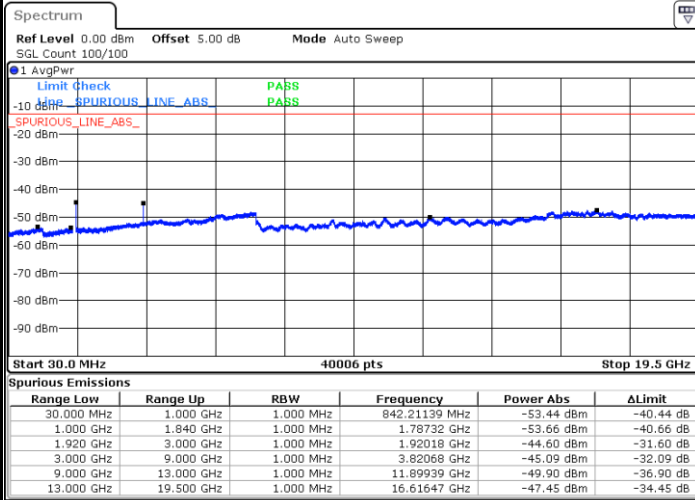

Date: 17.AUG.2017 20:29:32

Date: 17.AUG.2017 20:28:37

LTE Band 25 / 5MHz

Lowest Channel / QPSK

Lowest Channel / 16QAM

Date: 17.AUG.2017 20:57:42

Date: 17.AUG.2017 20:56:46

Middle Channel / QPSK

Middle Channel / 16QAM

Date: 17.AUG.2017 20:58:37

Date: 17.AUG.2017 20:59:33

LTE Band 25 / 5MHz

Highest Channel / QPSK

Date: 17.AUG.2017 21:12:11

Highest Channel / 16QAM

Date: 17.AUG.2017 21:11:16

LTE Band 25 / 10MHz

Lowest Channel / QPSK

Date: 17.AUG.2017 21:22:50

Lowest Channel / 16QAM

Date: 17.AUG.2017 21:21:54

LTE Band 25 / 10MHz

Middle Channel / QPSK

Middle Channel / 16QAM