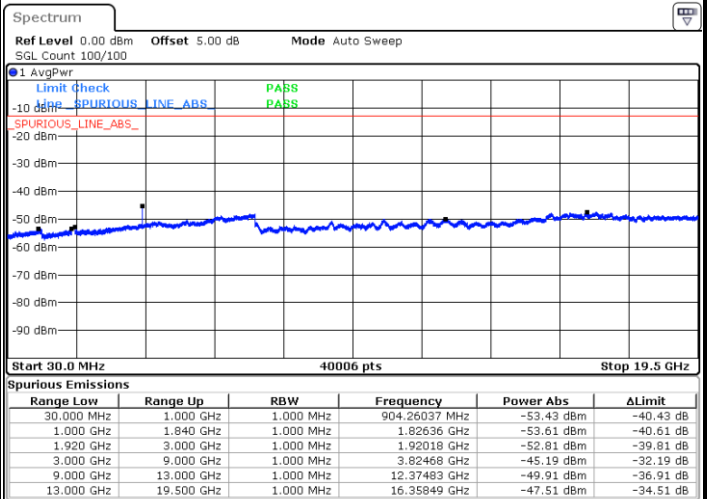

Highest Channel / QPSK

Date: 17.AUG.2017 20:08:10

Highest Channel / 16QAM

Date: 17.AUG.2017 20:07:15

LTE Band 25 / 3MHz

Lowest Channel / QPSK

Date: 17.AUG.2017 20:23:59

Lowest Channel / 16QAM

Date: 17.AUG.2017 20:23:04

LTE Band 25 / 3MHz

Middle Channel / QPSK

Middle Channel / 16QAM

Date: 17.AUG.2017 20:24:55

Date: 17.AUG.2017 20:25:50

Highest Channel / QPSK

Highest Channel / 16QAM

Date: 17.AUG.2017 20:29:32

Date: 17.AUG.2017 20:28:37

LTE Band 25 / 5MHz

Lowest Channel / QPSK

Lowest Channel / 16QAM

Date: 17.AUG.2017 20:57:42

Date: 17.AUG.2017 20:56:46

Middle Channel / QPSK