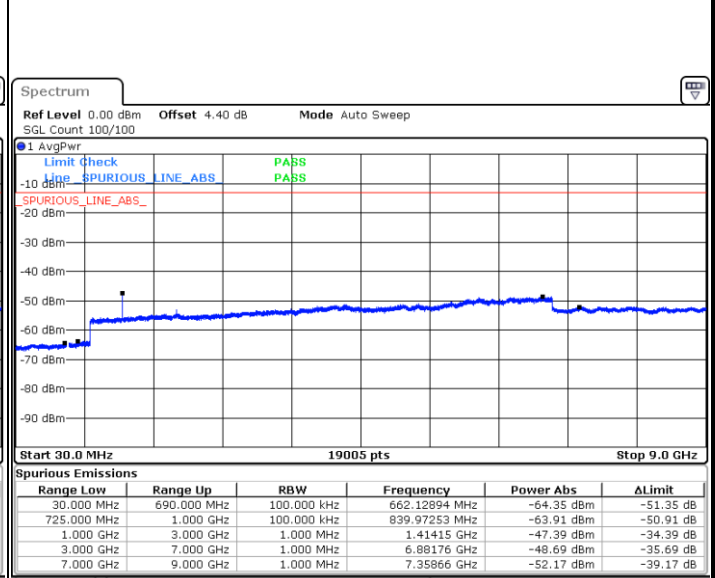

Lowest Channel / 16QAM

Date: 17.AUG.2017 11:27:26

LTE Band 7 / 20MHz

Middle Channel / QPSK

Middle Channel / 16QAM

Date: 17.AUG.2017 11:29:05

Date: 17.AUG.2017 11:29:52

Highest Channel / QPSK

Highest Channel / 16QAM

Date: 17.AUG.2017 11:31:29

Date: 17.AUG.2017 11:30:41

LTE Band 12 / 1.4MHz

Lowest Channel / QPSK

Date: 18.AUG.2017 09:15:04

Lowest Channel / 16QAM

Date: 18.AUG.2017 09:15:58

Middle Channel / QPSK

Date: 18.AUG.2017 09:17:47

Middle Channel / 16QAM

Date: 18.AUG.2017 09:16:53

LTE Band 12 / 1.4MHz

Highest Channel / QPSK

Date: 18.AUG.2017 09:18:41

Highest Channel / 16QAM