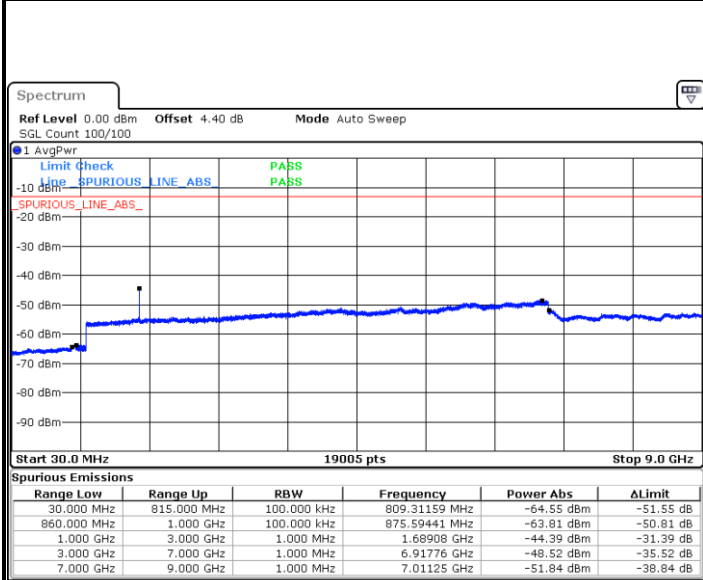

LTE Band 5 / 5MHz

Highest Channel / QPSK

Date: 17.AUG.2017 10:25:46

Highest Channel / 16QAM

Date: 17.AUG.2017 10:26:41

LTE Band 5 / 10MHz

Lowest Channel / QPSK

Date: 17.AUG.2017 10:34:50

Lowest Channel / 16QAM

Date: 17.AUG.2017 10:35:46

LTE Band 5 / 10MHz

Middle Channel / QPSK

Middle Channel / 16QAM

Date: 17.AUG.2017 10:37:23

Date: 17.AUG.2017 10:38:18

Highest Channel / QPSK

Highest Channel / 16QAM

Date: 17.AUG.2017 10:46:28

Date: 17.AUG.2017 10:47:24

LTE Band 7 / 5MHz

Lowest Channel / QPSK

Lowest Channel / 16QAM

Date: 17.AUG.2017 10:57:32

Date: 17.AUG.2017 10:58:19