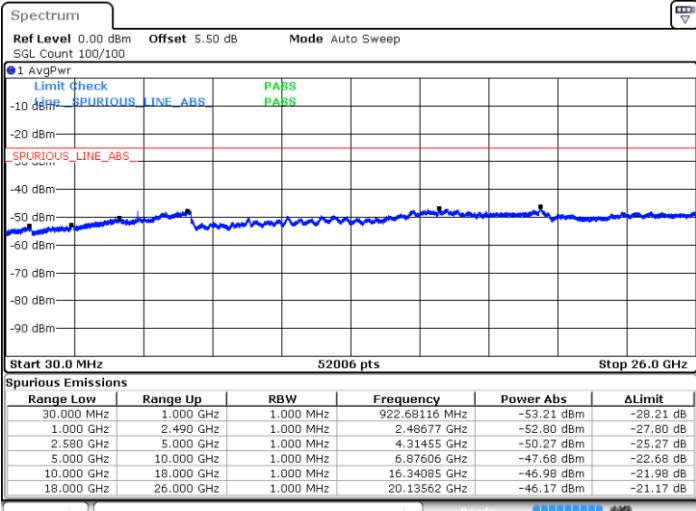

Highest Channel / 16QAM

Date: 17.AUG.2017 10:46:28

Date: 17.AUG.2017 10:47:24

LTE Band 7 / 5MHz

Lowest Channel / QPSK

Lowest Channel / 16QAM

Date: 17.AUG.2017 10:57:32

Date: 17.AUG.2017 10:58:19

Middle Channel / QPSK

Middle Channel / 16QAM

Date: 17.AUG.2017 11:00:22

Date: 17.AUG.2017 10:59:06

LTE Band 7 / 5MHz

Highest Channel / QPSK

Date: 17.AUG.2017 11:01:08

Highest Channel / 16QAM