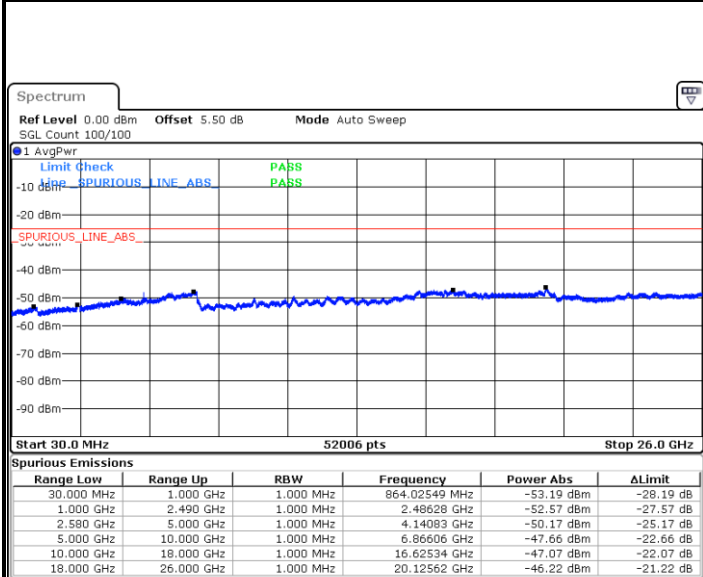

Highest Channel / 16QAM

Date: 17.AUG.2017 10:46:28

Date: 17.AUG.2017 10:47:24

LTE Band 7 / 5MHz

Lowest Channel / QPSK

Lowest Channel / 16QAM

Date: 17.AUG.2017 10:57:32

Date: 17.AUG.2017 10:58:19

Middle Channel / QPSK

Middle Channel / 16QAM

Date: 17.AUG.2017 11:00:22

Date: 17.AUG.2017 10:59:06

LTE Band 7 / 5MHz

Highest Channel / QPSK

Date: 17.AUG.2017 11:01:08

Highest Channel / 16QAM

Date: 17.AUG.2017 11:01:55

LTE Band 7 / 10MHz

Lowest Channel / QPSK

Date: 17.AUG.2017 11:06:14

Lowest Channel / 16QAM

Date: 17.AUG.2017 11:07:34

LTE Band 7 / 10MHz

Middle Channel / QPSK

Middle Channel / 16QAM

Date: 17.AUG.2017 11:09:15

Date: 17.AUG.2017 11:08:22

Highest Channel / QPSK

Highest Channel / 16QAM

Date: 17.AUG.2017 11:10:02

Date: 17.AUG.2017 11:10:51

LTE Band 7 / 15MHz