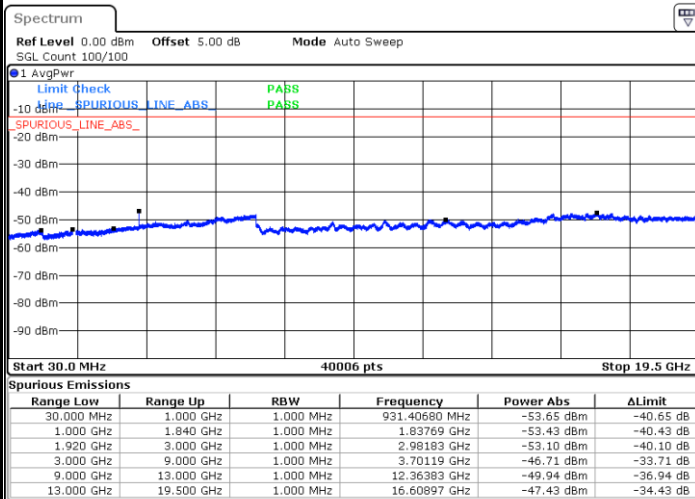

Date: 17.AUG.2017 20:29:32

Date: 17.AUG.2017 20:28:37

LTE Band 25 / 5MHz

Lowest Channel / QPSK

Lowest Channel / 16QAM

Date: 17.AUG.2017 20:57:42

Date: 17.AUG.2017 20:56:46

Middle Channel / QPSK

Middle Channel / 16QAM

Date: 17.AUG.2017 20:58:37

Date: 17.AUG.2017 20:59:33

LTE Band 25 / 5MHz

Highest Channel / QPSK

Date: 17.AUG.2017 21:12:11

Highest Channel / 16QAM

Date: 17.AUG.2017 21:11:16

LTE Band 25 / 10MHz

Lowest Channel / QPSK

Date: 17.AUG.2017 21:22:50

Lowest Channel / 16QAM

Date: 17.AUG.2017 21:21:54

LTE Band 25 / 10MHz

Middle Channel / QPSK

Middle Channel / 16QAM