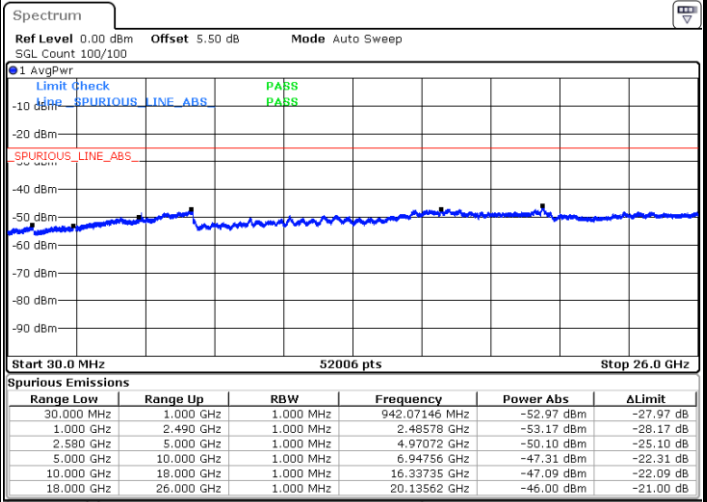

LTE Band7 / 15MHz

Highest Channel / QPSK

Date: 17.AUG.2017 11:19:02

Highest Channel / 16QAM

Date: 17.AUG.2017 11:19:50

LTE Band 7 / 20MHz

Lowest Channel / QPSK

Date: 17.AUG.2017 11:28:14

Lowest Channel / 16QAM

Date: 17.AUG.2017 11:27:26

LTE Band 7 / 20MHz

Middle Channel / QPSK

Middle Channel / 16QAM

Date: 17.AUG.2017 11:29:05

Date: 17.AUG.2017 11:29:52

Highest Channel / QPSK

Highest Channel / 16QAM

Date: 17.AUG.2017 11:31:29

Date: 17.AUG.2017 11:30:41

LTE Band 12 / 1.4MHz

Lowest Channel / QPSK

Date: 18.AUG.2017 09:15:04

Lowest Channel / 16QAM

Date: 18.AUG.2017 09:15:58