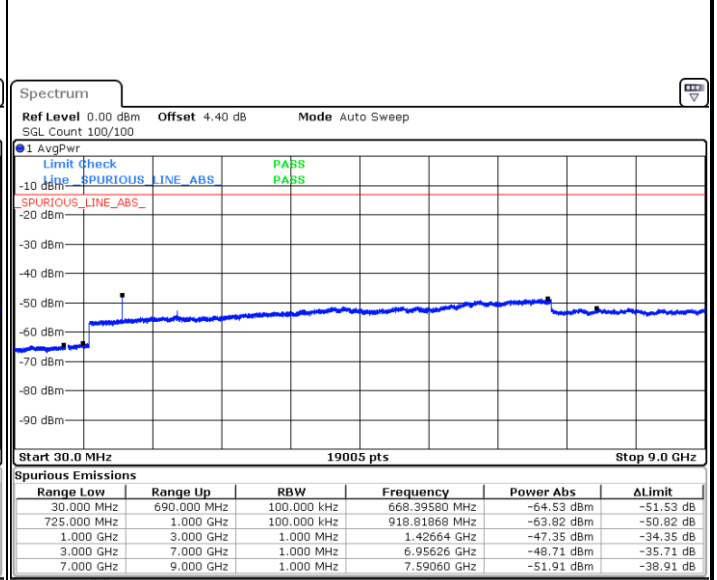

Date: 18.AUG.2017 09:19:35

LTE Band 12 / 3MHz

Lowest Channel / QPSK

Date: 18.AUG.2017 09:31:28

Lowest Channel / 16QAM

Date: 18.AUG.2017 09:32:22

LTE Band 12 / 3MHz

Middle Channel / QPSK

Date: 18.AUG.2017 09:34:10

Middle Channel / 16QAM

Date: 18.AUG.2017 09:33:16

Highest Channel / QPSK

Date: 18.AUG.2017 09:35:05

Highest Channel / 16QAM

Date: 18.AUG.2017 09:35:59

LTE Band 12 / 5MHz

Lowest Channel / QPSK

Lowest Channel / 16QAM

Date: 18.AUG.2017 09:47:51

Date: 18.AUG.2017 09:48:45

Middle Channel / QPSK

Middle Channel / 16QAM

Date: 18.AUG.2017 09:50:34

Date: 18.AUG.2017 09:49:39

LTE Band 12 / 5MHz

Highest Channel / QPSK

Date: 18.AUG.2017 09:51:28

Highest Channel / 16QAM

Date: 18.AUG.2017 09:52:22

LTE Band 12 / 10MHz

Lowest Channel / QPSK

Date: 18.AUG.2017 10:04:14