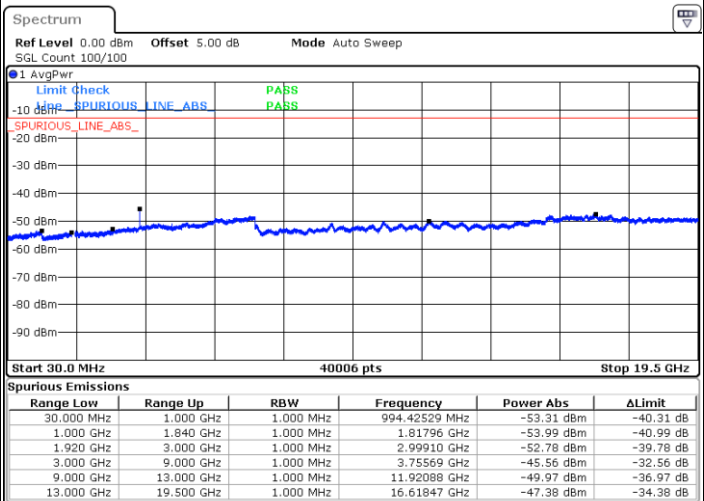

Date: 17.AUG.2017 20:23:04

LTE Band 25 / 3MHz

Middle Channel / QPSK

Middle Channel / 16QAM

Date: 17.AUG.2017 20:24:55

Date: 17.AUG.2017 20:25:50

Highest Channel / QPSK

Highest Channel / 16QAM

Date: 17.AUG.2017 20:29:32

Date: 17.AUG.2017 20:28:37

LTE Band 25 / 5MHz

Lowest Channel / QPSK

Lowest Channel / 16QAM

Date: 17.AUG.2017 20:57:42

Date: 17.AUG.2017 20:56:46

Middle Channel / QPSK

Middle Channel / 16QAM

Date: 17.AUG.2017 20:58:37

Date: 17.AUG.2017 20:59:33

LTE Band 25 / 5MHz

Highest Channel / QPSK

Date: 17.AUG.2017 21:12:11

Highest Channel / 16QAM

Date: 17.AUG.2017 21:11:16