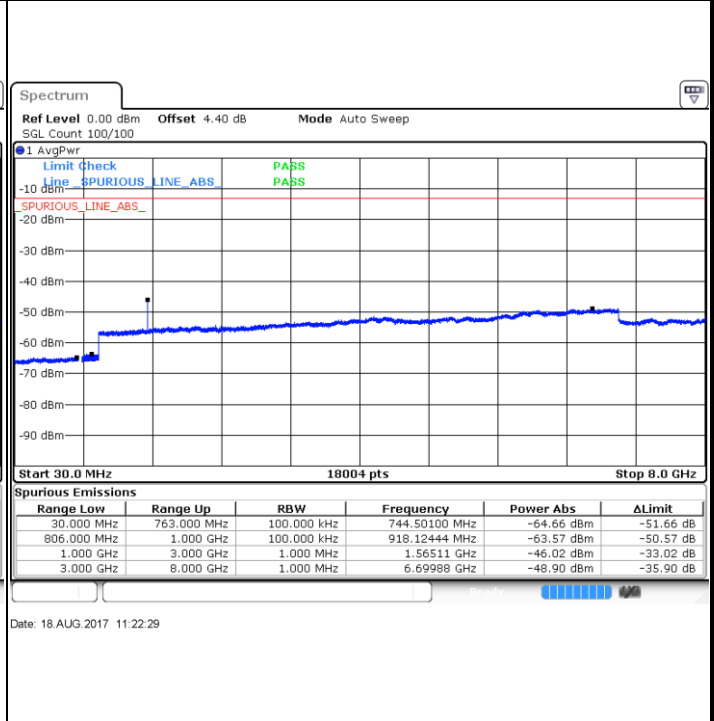

Lowest Channel / 16QAM

Date: 18.AUG.2017 10:05:08

LTE Band 12 / 10MHz

Middle Channel / QPSK

Date: 18.AUG.2017 10:06:57

Middle Channel / 16QAM

Date: 18.AUG.2017 10:06:02

Highest Channel / QPSK

Date: 18.AUG.2017 10:07:51

Highest Channel / 16QAM

Date: 18.AUG.2017 10:08:45

LTE Band 13 / 5MHz

Lowest Channel / QPSK

Lowest Channel / 16QAM

Middle Channel / QPSK

Middle Channel / 16QAM

LTE Band 13 / 5MHz

Highest Channel / QPSK

Highest Channel / 16QAM

LTE Band 13 / 10MHz

Middle Channel / QPSK

Middle Channel / 16QAM

LTE Band 25 / 1.4MHz

Lowest Channel / QPSK