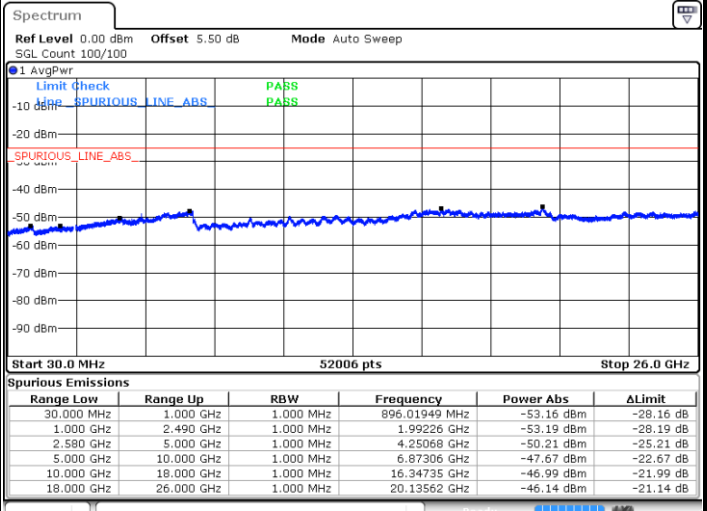

Middle Channel / QPSK

Middle Channel / 16QAM

Date: 17.AUG.2017 11:00:22

Date: 17.AUG.2017 10:59:06

LTE Band 7 / 5MHz

Highest Channel / QPSK

Date: 17.AUG.2017 11:01:08

Highest Channel / 16QAM

Date: 17.AUG.2017 11:01:55

LTE Band 7 / 10MHz

Lowest Channel / QPSK

Date: 17.AUG.2017 11:06:14

Lowest Channel / 16QAM

Date: 17.AUG.2017 11:07:34

LTE Band 7 / 10MHz

Middle Channel / QPSK

Middle Channel / 16QAM

Date: 17.AUG.2017 11:09:15

Date: 17.AUG.2017 11:08:22

Highest Channel / QPSK

Highest Channel / 16QAM

Date: 17.AUG.2017 11:10:02

Date: 17.AUG.2017 11:10:51

LTE Band 7 / 15MHz