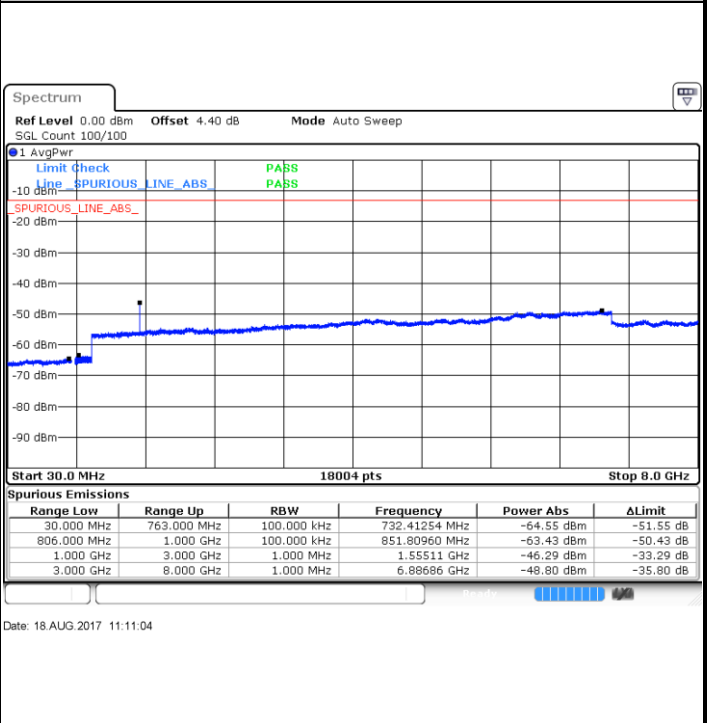

Lowest Channel / 16QAM

Date: 18.AUG.2017 10:05:08

LTE Band 12 / 10MHz

Middle Channel / QPSK

Date: 18.AUG.2017 10:06:57

Middle Channel / 16QAM

Date: 18.AUG.2017 10:06:02

Highest Channel / QPSK

Date: 18.AUG.2017 10:07:51

Highest Channel / 16QAM

Date: 18.AUG.2017 10:08:45

LTE Band 13 / 5MHz

Lowest Channel / QPSK

Lowest Channel / 16QAM

Middle Channel / QPSK

Middle Channel / 16QAM

LTE Band 13 / 5MHz

Highest Channel / QPSK

Highest Channel / 16QAM

LTE Band 13 / 10MHz

Middle Channel / QPSK

Middle Channel / 16QAM

LTE Band 25 / 1.4MHz

Lowest Channel / QPSK

Lowest Channel / 16QAM

Date: 17.AUG.2017 19:50:13

Date: 17.AUG.2017 19:51:09

Middle Channel / QPSK

Middle Channel / 16QAM

Date: 17.AUG.2017 19:55:55

Date: 17.AUG.2017 19:54:59

LTE Band 25 / 1.4MHz