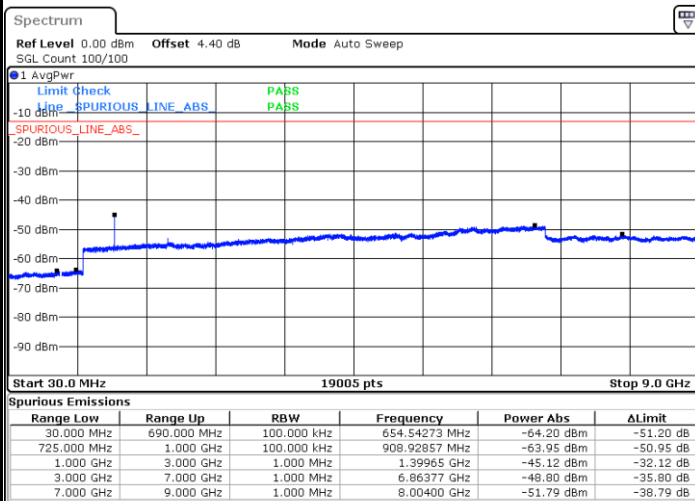

LTE Band 12 / 5MHz

Highest Channel / QPSK

Date: 18.AUG.2017 09:51:28

Highest Channel / 16QAM

Date: 18.AUG.2017 09:52:22

LTE Band 12 / 10MHz

Lowest Channel / QPSK

Date: 18.AUG.2017 10:04:14

Lowest Channel / 16QAM

Date: 18.AUG.2017 10:05:08

LTE Band 12 / 10MHz

Middle Channel / QPSK

Date: 18.AUG.2017 10:06:57

Middle Channel / 16QAM

Date: 18.AUG.2017 10:06:02

Highest Channel / QPSK