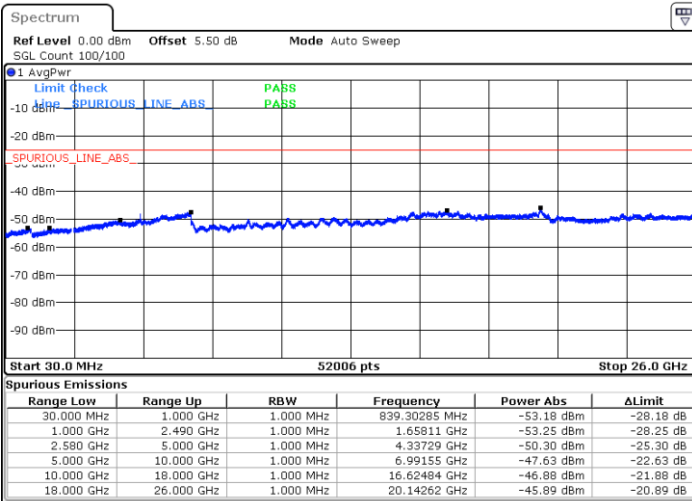

LTE Band7 / 15MHz

Highest Channel / QPSK

Date: 17.AUG.2017 11:19:02

Highest Channel / 16QAM

Date: 17.AUG.2017 11:19:50

LTE Band 7 / 20MHz

Lowest Channel / QPSK

Date: 17.AUG.2017 11:28:14

Lowest Channel / 16QAM

Date: 17.AUG.2017 11:27:26

LTE Band 7 / 20MHz

Middle Channel / QPSK

Middle Channel / 16QAM

Date: 17.AUG.2017 11:29:05

Date: 17.AUG.2017 11:29:52

Highest Channel / QPSK

Highest Channel / 16QAM

Date: 17.AUG.2017 11:31:29

Date: 17.AUG.2017 11:30:41

LTE Band 12 / 1.4MHz

Lowest Channel / QPSK

Date: 18.AUG.2017 09:15:04

Lowest Channel / 16QAM

Date: 18.AUG.2017 09:15:58