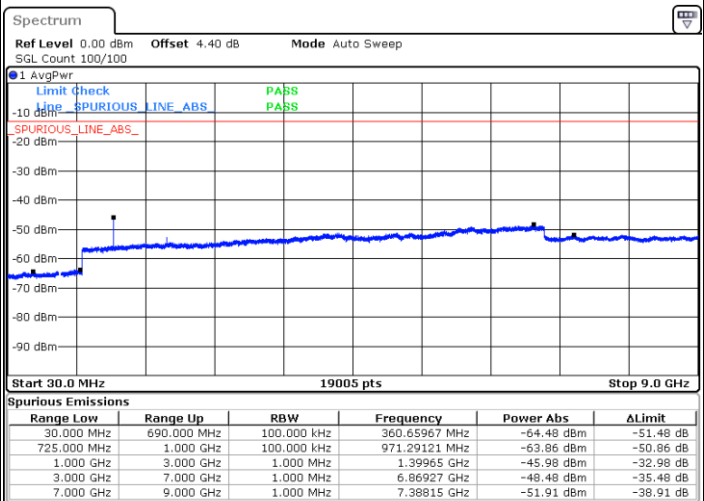

LTE Band 12 / 5MHz

Highest Channel / QPSK

Date: 18.AUG.2017 09:51:28

Highest Channel / 16QAM

Date: 18.AUG.2017 09:52:22

LTE Band 12 / 10MHz

Lowest Channel / QPSK

Date: 18.AUG.2017 10:04:14

Lowest Channel / 16QAM

Date: 18.AUG.2017 10:05:08

LTE Band 12 / 10MHz

Middle Channel / QPSK

Date: 18.AUG.2017 10:06:57

Middle Channel / 16QAM

Date: 18.AUG.2017 10:06:02

Highest Channel / QPSK