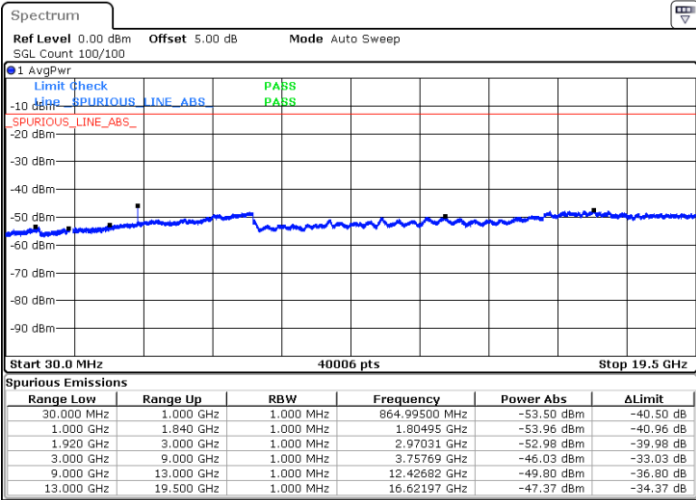

Lowest Channel / 16QAM

Date: 17.AUG.2017 19:50:13

Date: 17.AUG.2017 19:51:09

Middle Channel / QPSK

Middle Channel / 16QAM

Date: 17.AUG.2017 19:55:55

Date: 17.AUG.2017 19:54:59

LTE Band 25 / 1.4MHz

Highest Channel / QPSK

Date: 17.AUG.2017 20:08:10

Highest Channel / 16QAM

Date: 17.AUG.2017 20:07:15

LTE Band 25 / 3MHz

Lowest Channel / QPSK

Date: 17.AUG.2017 20:23:59

Lowest Channel / 16QAM

Date: 17.AUG.2017 20:23:04

LTE Band 25 / 3MHz

Middle Channel / QPSK

Middle Channel / 16QAM

Date: 17.AUG.2017 20:24:55

Date: 17.AUG.2017 20:25:50

Highest Channel / QPSK

Highest Channel / 16QAM