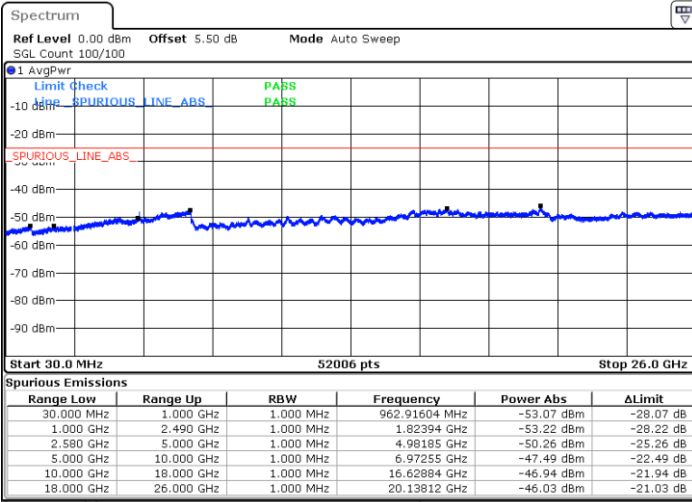

LTE Band7 / 15MHz

Highest Channel / QPSK

Date: 17.AUG.2017 11:19:02

Highest Channel / 16QAM

Date: 17.AUG.2017 11:19:50

LTE Band 7 / 20MHz

Lowest Channel / QPSK

Date: 17.AUG.2017 11:28:14

Lowest Channel / 16QAM

Date: 17.AUG.2017 11:27:26

LTE Band 7 / 20MHz

Middle Channel / QPSK

Middle Channel / 16QAM

Date: 17.AUG.2017 11:29:05

Date: 17.AUG.2017 11:29:52

Highest Channel / QPSK

Highest Channel / 16QAM

Date: 17.AUG.2017 11:31:29

Date: 17.AUG.2017 11:30:41

LTE Band 12 / 1.4MHz

Lowest Channel / QPSK

Date: 18.AUG.2017 09:15:04

Lowest Channel / 16QAM

Date: 18.AUG.2017 09:15:58