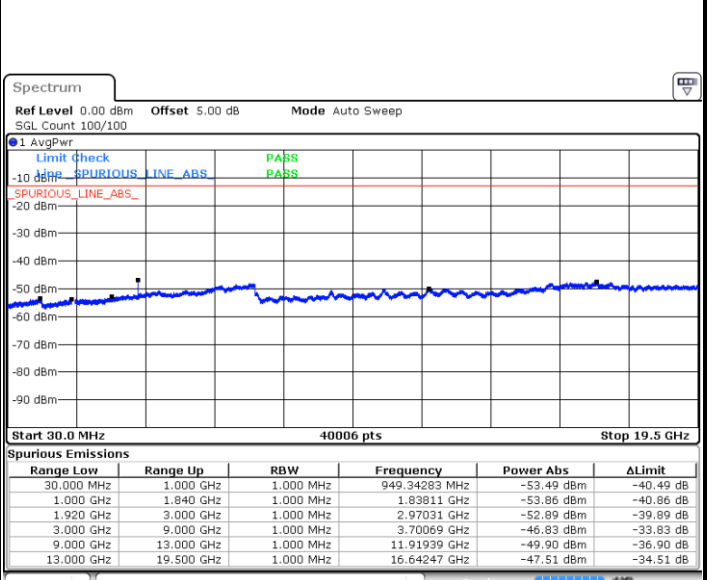

Lowest Channel / 16QAM

Date: 17.AUG.2017 19:50:13

Date: 17.AUG.2017 19:51:09

Middle Channel / QPSK

Middle Channel / 16QAM

Date: 17.AUG.2017 19:55:55

Date: 17.AUG.2017 19:54:59

LTE Band 25 / 1.4MHz

Highest Channel / QPSK

Date: 17.AUG.2017 20:08:10

Highest Channel / 16QAM

Date: 17.AUG.2017 20:07:15

LTE Band 25 / 3MHz

Lowest Channel / QPSK

Date: 17.AUG.2017 20:23:59

Lowest Channel / 16QAM

Date: 17.AUG.2017 20:23:04

LTE Band 25 / 3MHz

Middle Channel / QPSK

Middle Channel / 16QAM

Date: 17.AUG.2017 20:24:55

Date: 17.AUG.2017 20:25:50

Highest Channel / QPSK

Highest Channel / 16QAM

Date: 17.AUG.2017 20:29:32

Date: 17.AUG.2017 20:28:37

LTE Band 25 / 5MHz

Lowest Channel / QPSK

Lowest Channel / 16QAM

Date: 17.AUG.2017 20:57:42

Date: 17.AUG.2017 20:56:46

Middle Channel / QPSK