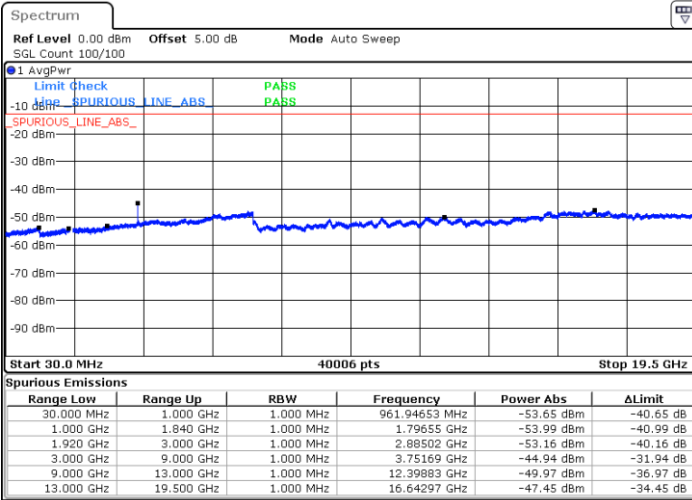

Middle Channel / 16QAM

Date: 17.AUG.2017 20:58:37

Date: 17.AUG.2017 20:59:33

LTE Band 25 / 5MHz

Highest Channel / QPSK

Date: 17.AUG.2017 21:12:11

Highest Channel / 16QAM

Date: 17.AUG.2017 21:11:16

LTE Band 25 / 10MHz

Lowest Channel / QPSK

Date: 17.AUG.2017 21:22:50

Lowest Channel / 16QAM

Date: 17.AUG.2017 21:21:54

LTE Band 25 / 10MHz

Middle Channel / QPSK

Middle Channel / 16QAM

Date: 17.AUG.2017 21:23:46

Date: 17.AUG.2017 21:24:41

Highest Channel / QPSK

Highest Channel / 16QAM

Date: 17.AUG.2017 21:37:23

Date: 17.AUG.2017 21:36:27