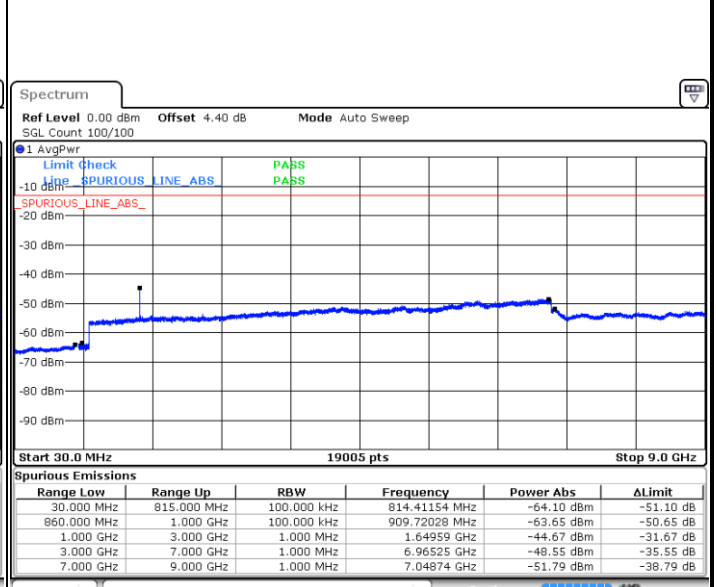

LTE Band 5 / 5MHz

Highest Channel / QPSK

Date: 17.AUG.2017 10:25:46

Highest Channel / 16QAM

Date: 17.AUG.2017 10:26:41

LTE Band 5 / 10MHz

Lowest Channel / QPSK

Date: 17.AUG.2017 10:34:50

Lowest Channel / 16QAM

Date: 17.AUG.2017 10:35:46

LTE Band 5 / 10MHz

Middle Channel / QPSK

Middle Channel / 16QAM

Date: 17.AUG.2017 10:37:23

Date: 17.AUG.2017 10:38:18

Highest Channel / QPSK

Highest Channel / 16QAM

Date: 17.AUG.2017 10:46:28

Date: 17.AUG.2017 10:47:24

LTE Band 7 / 5MHz

Lowest Channel / QPSK

Lowest Channel / 16QAM

Date: 17.AUG.2017 10:57:32

Date: 17.AUG.2017 10:58:19