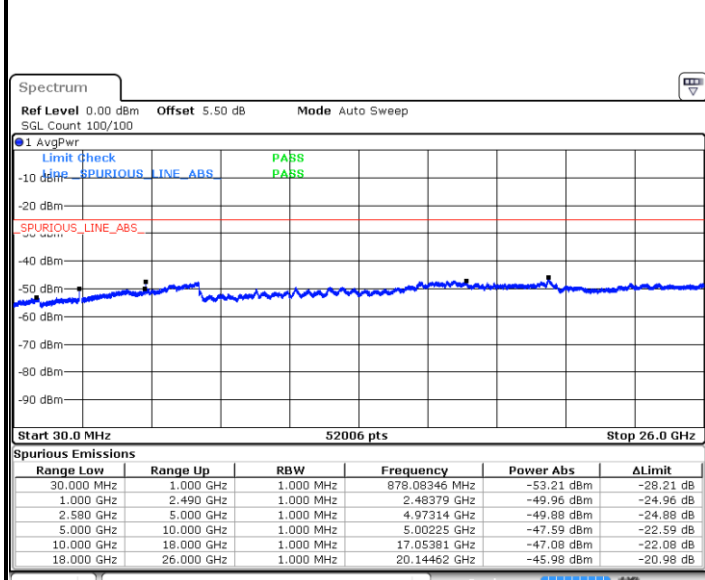

Middle Channel / 16QAM

Date: 17.AUG.2017 11:09:15

Date: 17.AUG.2017 11:08:22

Highest Channel / QPSK

Highest Channel / 16QAM

Date: 17.AUG.2017 11:10:02

Date: 17.AUG.2017 11:10:51

LTE Band 7 / 15MHz

LTE Band7 / 15MHz

Highest Channel / QPSK

Date: 17.AUG.2017 11:19:02

Highest Channel / 16QAM

Date: 17.AUG.2017 11:19:50

LTE Band 7 / 20MHz

Lowest Channel / QPSK

Date: 17.AUG.2017 11:28:14

Lowest Channel / 16QAM

Date: 17.AUG.2017 11:27:26

LTE Band 7 / 20MHz

Middle Channel / QPSK

Middle Channel / 16QAM

Date: 17.AUG.2017 11:29:05

Date: 17.AUG.2017 11:29:52

Highest Channel / QPSK

Highest Channel / 16QAM

Date: 17.AUG.2017 11:31:29

Date: 17.AUG.2017 11:30:41

LTE Band 12 / 1.4MHz

Lowest Channel / QPSK

Date: 18.AUG.2017 09:15:04

Lowest Channel / 16QAM

Date: 18.AUG.2017 09:15:58