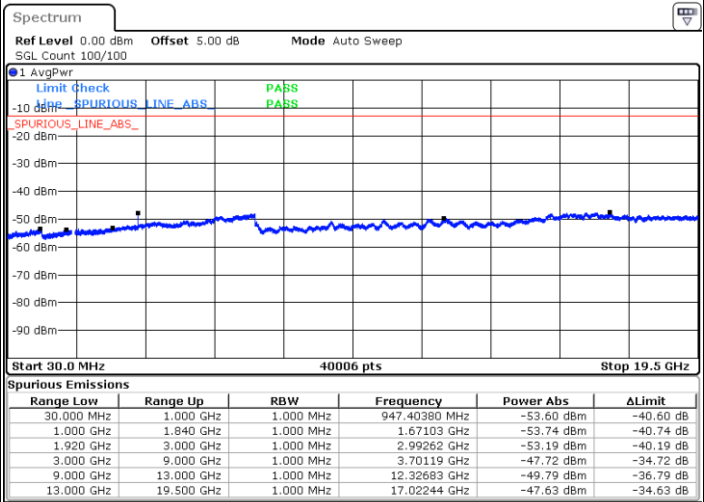

Date: 17.AUG.2017 20:23:04

LTE Band 25 / 3MHz

Middle Channel / QPSK

Middle Channel / 16QAM

Date: 17.AUG.2017 20:24:55

Date: 17.AUG.2017 20:25:50

Highest Channel / QPSK

Highest Channel / 16QAM

Date: 17.AUG.2017 20:29:32

Date: 17.AUG.2017 20:28:37

LTE Band 25 / 5MHz

Lowest Channel / QPSK

Lowest Channel / 16QAM

Date: 17.AUG.2017 20:57:42

Date: 17.AUG.2017 20:56:46

Middle Channel / QPSK

Middle Channel / 16QAM

Date: 17.AUG.2017 20:58:37

Date: 17.AUG.2017 20:59:33

LTE Band 25 / 5MHz

Highest Channel / QPSK

Date: 17.AUG.2017 21:12:11

Highest Channel / 16QAM

Date: 17.AUG.2017 21:11:16