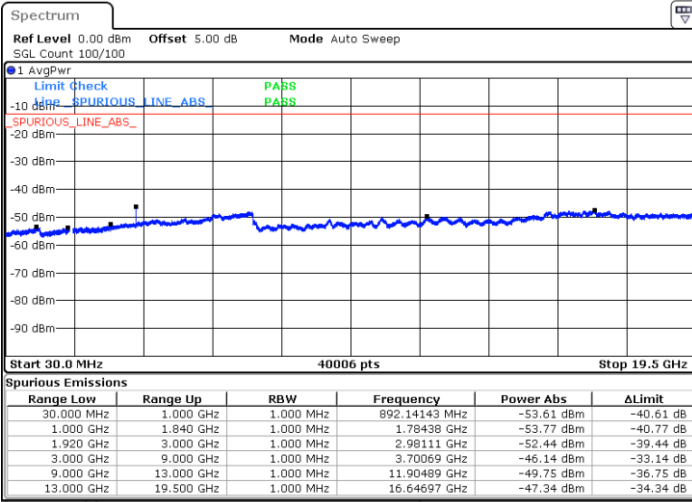

Date: 18.AUG.2017 10:07:51

Highest Channel / 16QAM

Date: 18.AUG.2017 10:08:45

LTE Band 13 / 5MHz

Lowest Channel / QPSK

Lowest Channel / 16QAM

Middle Channel / QPSK

Middle Channel / 16QAM

LTE Band 13 / 5MHz

Highest Channel / QPSK

Highest Channel / 16QAM

LTE Band 13 / 10MHz

Middle Channel / QPSK

Middle Channel / 16QAM

LTE Band 25 / 1.4MHz

Lowest Channel / QPSK

Lowest Channel / 16QAM

Date: 17.AUG.2017 19:50:13

Date: 17.AUG.2017 19:51:09

Middle Channel / QPSK

Middle Channel / 16QAM

Date: 17.AUG.2017 19:55:55

Date: 17.AUG.2017 19:54:59

LTE Band 25 / 1.4MHz