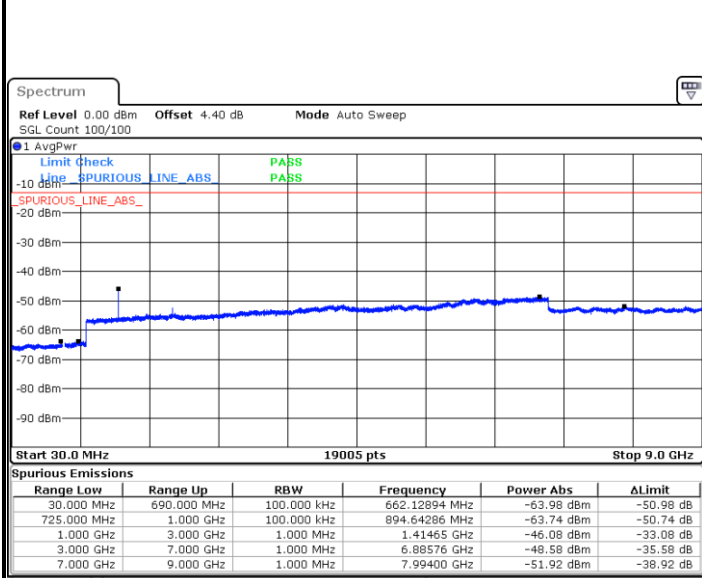

LTE Band7 / 15MHz

Highest Channel / QPSK

Date: 17.AUG.2017 11:19:02

Highest Channel / 16QAM

Date: 17.AUG.2017 11:19:50

LTE Band 7 / 20MHz

Lowest Channel / QPSK

Date: 17.AUG.2017 11:28:14

Lowest Channel / 16QAM

Date: 17.AUG.2017 11:27:26

LTE Band 7 / 20MHz

Middle Channel / QPSK

Middle Channel / 16QAM

Date: 17.AUG.2017 11:29:05

Date: 17.AUG.2017 11:29:52

Highest Channel / QPSK

Highest Channel / 16QAM

Date: 17.AUG.2017 11:31:29

Date: 17.AUG.2017 11:30:41

LTE Band 12 / 1.4MHz

Lowest Channel / QPSK

Date: 18.AUG.2017 09:15:04

Lowest Channel / 16QAM

Date: 18.AUG.2017 09:15:58

Middle Channel / QPSK

Date: 18.AUG.2017 09:17:47

Middle Channel / 16QAM

Date: 18.AUG.2017 09:16:53

LTE Band 12 / 1.4MHz

Highest Channel / QPSK

Date: 18.AUG.2017 09:18:41

Highest Channel / 16QAM