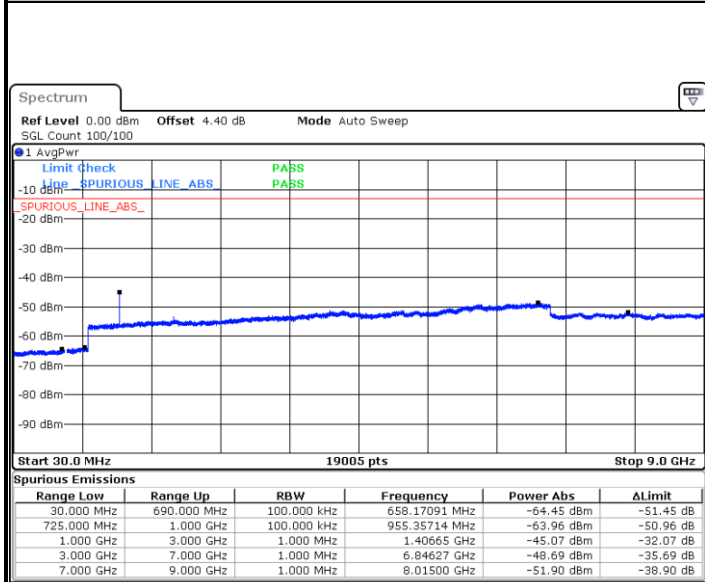

LTE Band 12 / 5MHz

Highest Channel / QPSK

Date: 18.AUG.2017 09:51:28

Highest Channel / 16QAM

Date: 18.AUG.2017 09:52:22

LTE Band 12 / 10MHz

Lowest Channel / QPSK

Date: 18.AUG.2017 10:04:14

Lowest Channel / 16QAM

Date: 18.AUG.2017 10:05:08

LTE Band 12 / 10MHz

Middle Channel / QPSK

Date: 18.AUG.2017 10:06:57

Middle Channel / 16QAM

Date: 18.AUG.2017 10:06:02

Highest Channel / QPSK

Date: 18.AUG.2017 10:07:51

Highest Channel / 16QAM

Date: 18.AUG.2017 10:08:45

LTE Band 13 / 5MHz

Lowest Channel / QPSK

Lowest Channel / 16QAM

Middle Channel / QPSK

Middle Channel / 16QAM