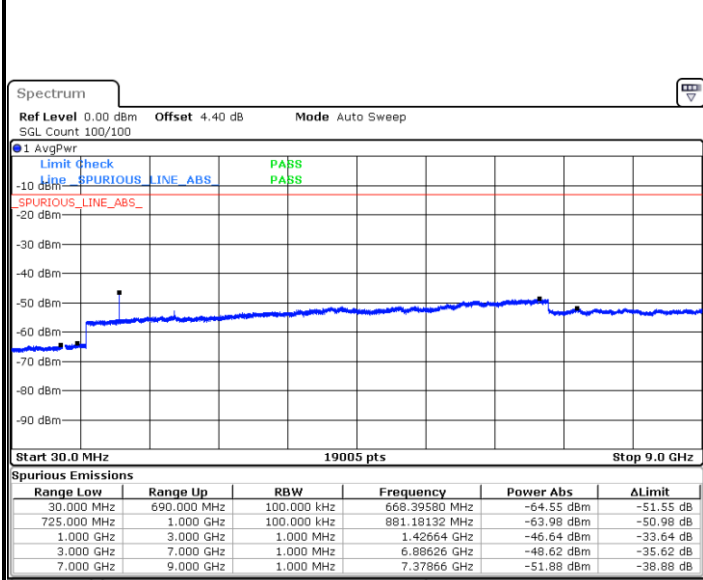

Highest Channel / 16QAM

Date: 17.AUG.2017 11:31:29

Date: 17.AUG.2017 11:30:41

LTE Band 12 / 1.4MHz

Lowest Channel / QPSK

Date: 18.AUG.2017 09:15:04

Lowest Channel / 16QAM

Date: 18.AUG.2017 09:15:58

Middle Channel / QPSK

Date: 18.AUG.2017 09:17:47

Middle Channel / 16QAM

Date: 18.AUG.2017 09:16:53

LTE Band 12 / 1.4MHz

Highest Channel / QPSK

Date: 18.AUG.2017 09:18:41

Highest Channel / 16QAM

Date: 18.AUG.2017 09:19:35

LTE Band 12 / 3MHz

Lowest Channel / QPSK

Date: 18.AUG.2017 09:31:28

Lowest Channel / 16QAM

Date: 18.AUG.2017 09:32:22

LTE Band 12 / 3MHz

Middle Channel / QPSK

Date: 18.AUG.2017 09:34:10

Middle Channel / 16QAM

Date: 18.AUG.2017 09:33:16

Highest Channel / QPSK

Date: 18.AUG.2017 09:35:05

Highest Channel / 16QAM

Date: 18.AUG.2017 09:35:59

LTE Band 12 / 5MHz