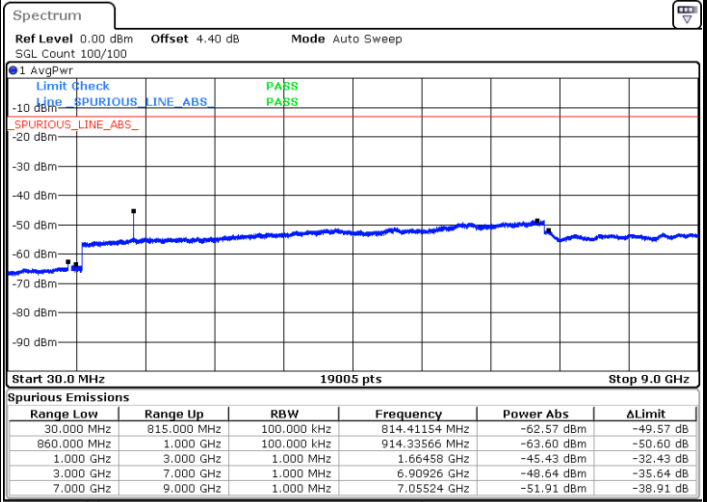

LTE Band 5 / 5MHz

Highest Channel / QPSK

Date: 17.AUG.2017 10:25:46

Highest Channel / 16QAM

Date: 17.AUG.2017 10:26:41

LTE Band 5 / 10MHz

Lowest Channel / QPSK

Date: 17.AUG.2017 10:34:50

Lowest Channel / 16QAM

Date: 17.AUG.2017 10:35:46

LTE Band 5 / 10MHz

Middle Channel / QPSK

Middle Channel / 16QAM

Date: 17.AUG.2017 10:37:23

Date: 17.AUG.2017 10:38:18

Highest Channel / QPSK

Highest Channel / 16QAM

Date: 17.AUG.2017 10:46:28

Date: 17.AUG.2017 10:47:24

LTE Band 7 / 5MHz

Lowest Channel / QPSK

Lowest Channel / 16QAM

Date: 17.AUG.2017 10:57:32

Date: 17.AUG.2017 10:58:19