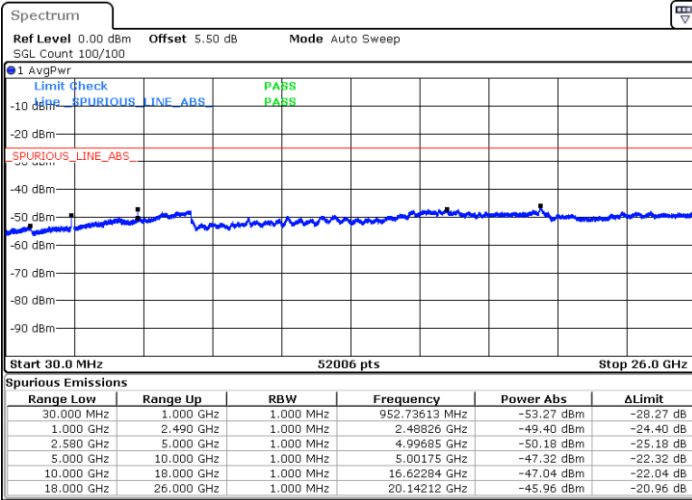

LTE Band 7 / 15MHz

Lowest Channel / QPSK

Lowest Channel / 16QAM

Date: 17.AUG.2017 11:15:52