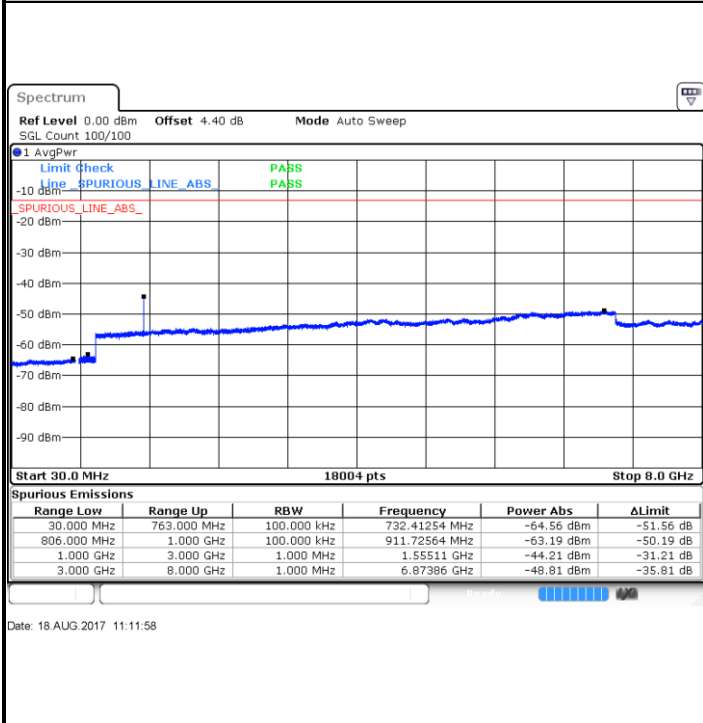

LTE Band 12 / 5MHz

Highest Channel / QPSK

Date: 18.AUG.2017 09:51:28

Highest Channel / 16QAM

Date: 18.AUG.2017 09:52:22

LTE Band 12 / 10MHz

Lowest Channel / QPSK

Date: 18.AUG.2017 10:04:14

Lowest Channel / 16QAM

Date: 18.AUG.2017 10:05:08

LTE Band 12 / 10MHz

Middle Channel / QPSK

Date: 18.AUG.2017 10:06:57

Middle Channel / 16QAM

Date: 18.AUG.2017 10:06:02

Highest Channel / QPSK

Date: 18.AUG.2017 10:07:51

Highest Channel / 16QAM

Date: 18.AUG.2017 10:08:45

LTE Band 13 / 5MHz

Lowest Channel / QPSK

Lowest Channel / 16QAM

Middle Channel / QPSK

Middle Channel / 16QAM

LTE Band 13 / 5MHz

Highest Channel / QPSK

Highest Channel / 16QAM

LTE Band 13 / 10MHz

Middle Channel / QPSK

Middle Channel / 16QAM

LTE Band 25 / 1.4MHz

Lowest Channel / QPSK