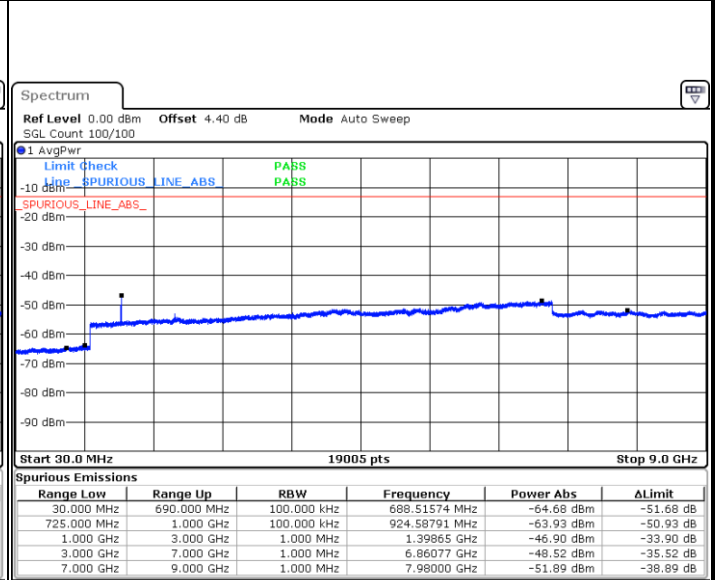

Lowest Channel / 16QAM

Date: 17.AUG.2017 11:27:26

LTE Band 7 / 20MHz

Middle Channel / QPSK

Middle Channel / 16QAM

Date: 17.AUG.2017 11:29:05

Date: 17.AUG.2017 11:29:52

Highest Channel / QPSK

Highest Channel / 16QAM

Date: 17.AUG.2017 11:31:29

Date: 17.AUG.2017 11:30:41

LTE Band 12 / 1.4MHz

Lowest Channel / QPSK

Date: 18.AUG.2017 09:15:04

Lowest Channel / 16QAM

Date: 18.AUG.2017 09:15:58

Middle Channel / QPSK

Date: 18.AUG.2017 09:17:47

Middle Channel / 16QAM

Date: 18.AUG.2017 09:16:53

LTE Band 12 / 1.4MHz

Highest Channel / QPSK

Date: 18.AUG.2017 09:18:41

Highest Channel / 16QAM