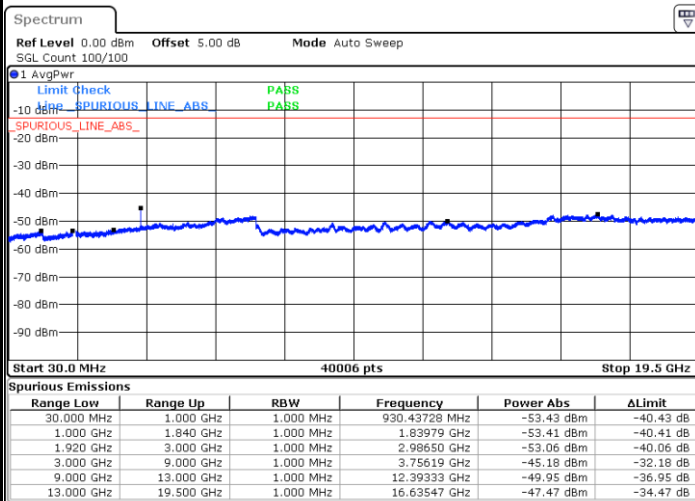

Date: 17.AUG.2017 20:23:04

LTE Band 25 / 3MHz

Middle Channel / QPSK

Middle Channel / 16QAM

Date: 17.AUG.2017 20:24:55

Date: 17.AUG.2017 20:25:50

Highest Channel / QPSK

Highest Channel / 16QAM

Date: 17.AUG.2017 20:29:32

Date: 17.AUG.2017 20:28:37

LTE Band 25 / 5MHz

Lowest Channel / QPSK

Lowest Channel / 16QAM

Date: 17.AUG.2017 20:57:42

Date: 17.AUG.2017 20:56:46

Middle Channel / QPSK

Middle Channel / 16QAM

Date: 17.AUG.2017 20:58:37

Date: 17.AUG.2017 20:59:33

LTE Band 25 / 5MHz

Highest Channel / QPSK

Date: 17.AUG.2017 21:12:11

Highest Channel / 16QAM

Date: 17.AUG.2017 21:11:16