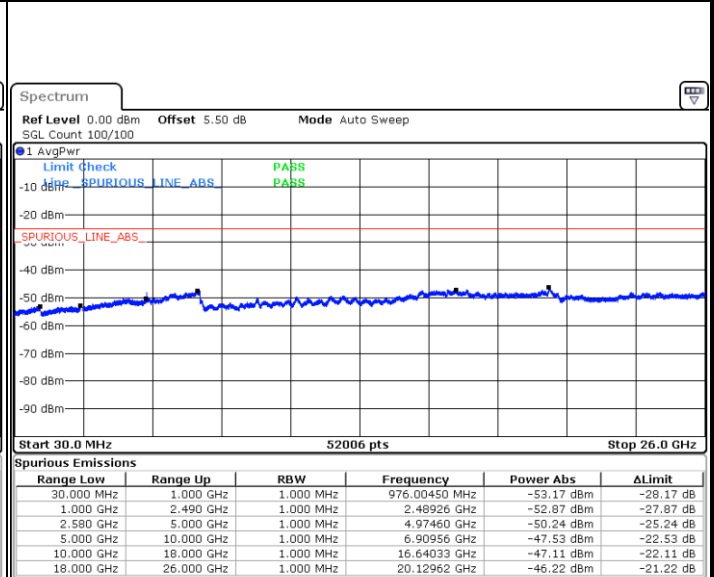

Highest Channel / 16QAM

Date: 17.AUG.2017 10:46:28

Date: 17.AUG.2017 10:47:24

LTE Band 7 / 5MHz

Lowest Channel / QPSK

Lowest Channel / 16QAM

Date: 17.AUG.2017 10:57:32

Date: 17.AUG.2017 10:58:19

Middle Channel / QPSK

Middle Channel / 16QAM

Date: 17.AUG.2017 11:00:22

Date: 17.AUG.2017 10:59:06

LTE Band 7 / 5MHz

Highest Channel / QPSK

Date: 17.AUG.2017 11:01:08

Highest Channel / 16QAM

Date: 17.AUG.2017 11:01:55

LTE Band 7 / 10MHz

Lowest Channel / QPSK

Date: 17.AUG.2017 11:06:14

Lowest Channel / 16QAM

Date: 17.AUG.2017 11:07:34

LTE Band 7 / 10MHz

Middle Channel / QPSK

Middle Channel / 16QAM

Date: 17.AUG.2017 11:09:15

Date: 17.AUG.2017 11:08:22

Highest Channel / QPSK

Highest Channel / 16QAM

Date: 17.AUG.2017 11:10:02

Date: 17.AUG.2017 11:10:51

LTE Band 7 / 15MHz