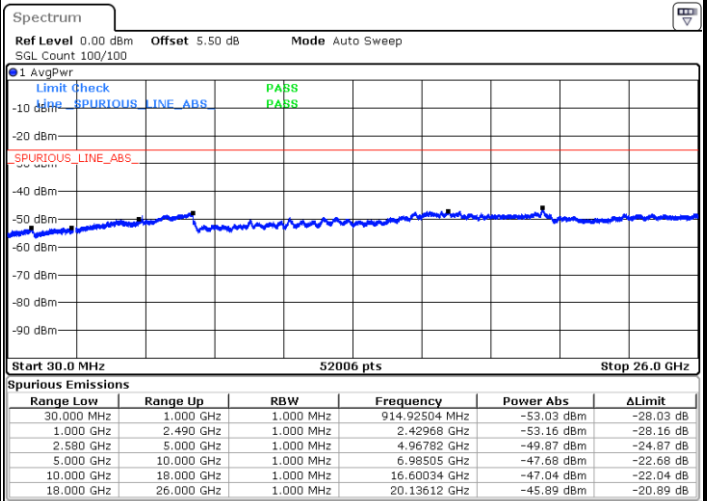

LTE Band7 / 15MHz

Highest Channel / QPSK

Date: 17.AUG.2017 11:19:02

Highest Channel / 16QAM

Date: 17.AUG.2017 11:19:50

LTE Band 7 / 20MHz

Lowest Channel / QPSK

Date: 17.AUG.2017 11:28:14

Lowest Channel / 16QAM

Date: 17.AUG.2017 11:27:26

LTE Band 7 / 20MHz

Middle Channel / QPSK

Middle Channel / 16QAM

Date: 17.AUG.2017 11:29:05

Date: 17.AUG.2017 11:29:52

Highest Channel / QPSK

Highest Channel / 16QAM

Date: 17.AUG.2017 11:31:29

Date: 17.AUG.2017 11:30:41

LTE Band 12 / 1.4MHz

Lowest Channel / QPSK

Date: 18.AUG.2017 09:15:04

Lowest Channel / 16QAM

Date: 18.AUG.2017 09:15:58