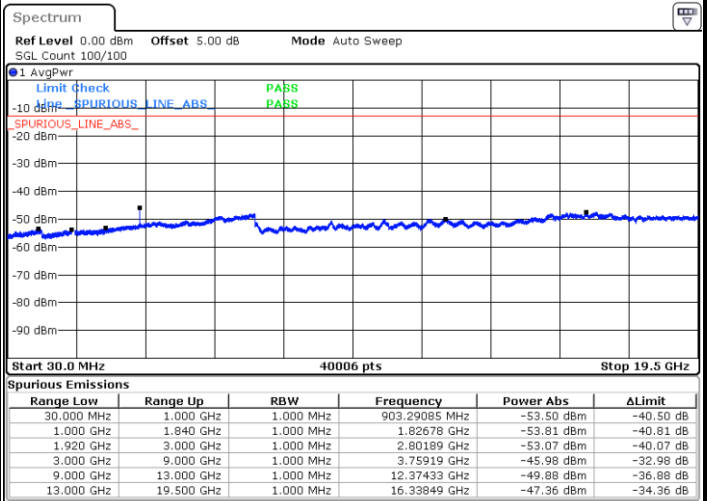

LTE Band 13 / 5MHz

Highest Channel / QPSK

Highest Channel / 16QAM

LTE Band 13 / 10MHz

Middle Channel / QPSK

Middle Channel / 16QAM

LTE Band 25 / 1.4MHz

Lowest Channel / QPSK

Lowest Channel / 16QAM

Date: 17.AUG.2017 19:50:13

Date: 17.AUG.2017 19:51:09

Middle Channel / QPSK

Middle Channel / 16QAM

Date: 17.AUG.2017 19:55:55

Date: 17.AUG.2017 19:54:59

LTE Band 25 / 1.4MHz

Highest Channel / QPSK

Date: 17.AUG.2017 20:08:10

Highest Channel / 16QAM

Date: 17.AUG.2017 20:07:15

LTE Band 25 / 3MHz

Lowest Channel / QPSK

Date: 17.AUG.2017 20:23:59

Lowest Channel / 16QAM