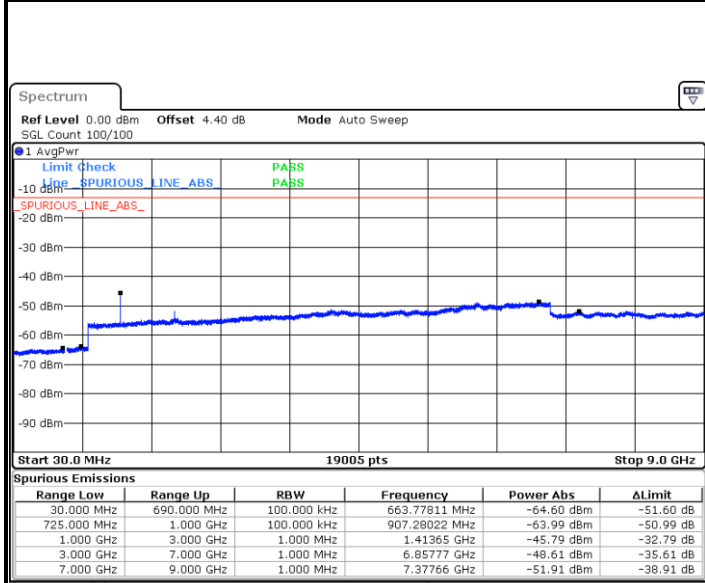

LTE Band 12 / 5MHz

Highest Channel / QPSK

Date: 18.AUG.2017 09:51:28

Highest Channel / 16QAM

Date: 18.AUG.2017 09:52:22

LTE Band 12 / 10MHz

Lowest Channel / QPSK

Date: 18.AUG.2017 10:04:14

Lowest Channel / 16QAM

Date: 18.AUG.2017 10:05:08

LTE Band 12 / 10MHz

Middle Channel / QPSK

Date: 18.AUG.2017 10:06:57

Middle Channel / 16QAM

Date: 18.AUG.2017 10:06:02

Highest Channel / QPSK

Date: 18.AUG.2017 10:07:51

Highest Channel / 16QAM

Date: 18.AUG.2017 10:08:45

LTE Band 13 / 5MHz

Lowest Channel / QPSK

Lowest Channel / 16QAM

Middle Channel / QPSK

Middle Channel / 16QAM