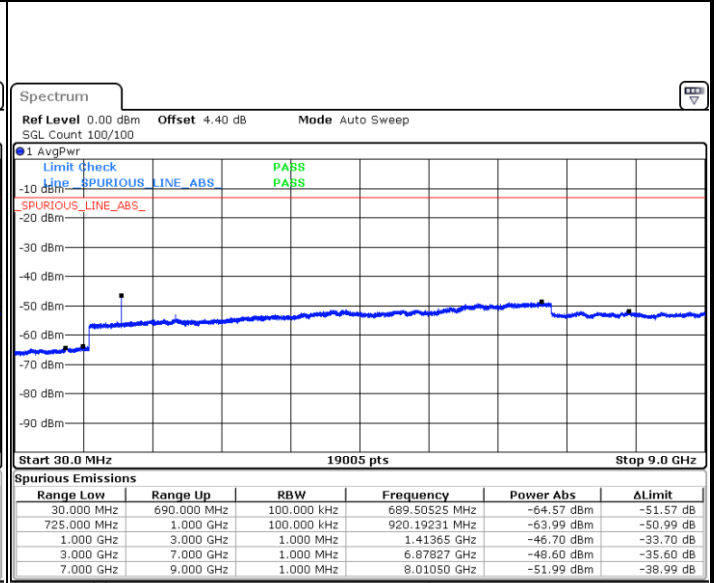

LTE Band 12 / 5MHz

Highest Channel / QPSK

Date: 18.AUG.2017 09:51:28

Highest Channel / 16QAM

Date: 18.AUG.2017 09:52:22

LTE Band 12 / 10MHz

Lowest Channel / QPSK

Date: 18.AUG.2017 10:04:14

Lowest Channel / 16QAM

Date: 18.AUG.2017 10:05:08

LTE Band 12 / 10MHz

Middle Channel / QPSK

Date: 18.AUG.2017 10:06:57

Middle Channel / 16QAM

Date: 18.AUG.2017 10:06:02

Highest Channel / QPSK

Date: 18.AUG.2017 10:07:51

Highest Channel / 16QAM

Date: 18.AUG.2017 10:08:45

LTE Band 13 / 5MHz

Lowest Channel / QPSK

Lowest Channel / 16QAM

Middle Channel / QPSK

Middle Channel / 16QAM