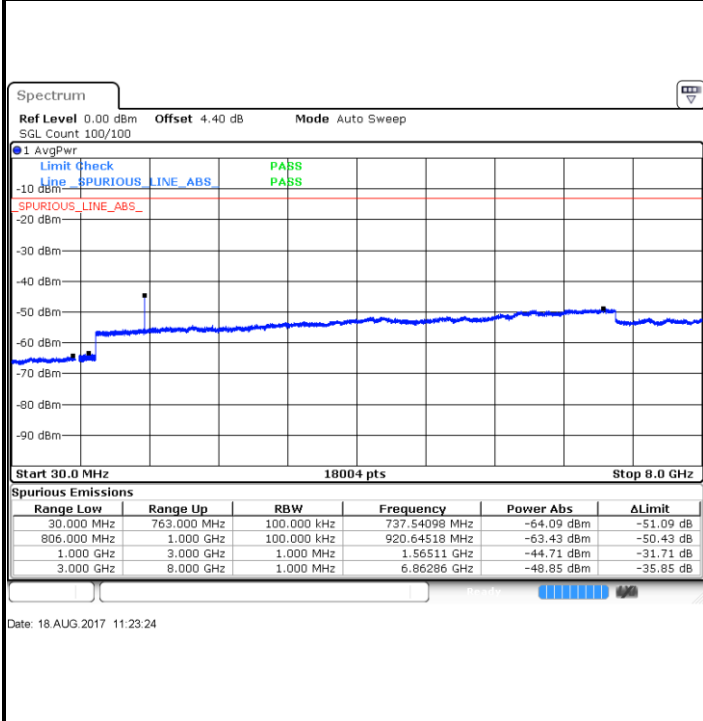

LTE Band 12 / 5MHz

Highest Channel / QPSK

Date: 18.AUG.2017 09:51:28

Highest Channel / 16QAM

Date: 18.AUG.2017 09:52:22

LTE Band 12 / 10MHz

Lowest Channel / QPSK

Date: 18.AUG.2017 10:04:14

Lowest Channel / 16QAM

Date: 18.AUG.2017 10:05:08

LTE Band 12 / 10MHz

Middle Channel / QPSK

Date: 18.AUG.2017 10:06:57

Middle Channel / 16QAM

Date: 18.AUG.2017 10:06:02

Highest Channel / QPSK

Date: 18.AUG.2017 10:07:51

Highest Channel / 16QAM

Date: 18.AUG.2017 10:08:45

LTE Band 13 / 5MHz

Lowest Channel / QPSK

Lowest Channel / 16QAM

Middle Channel / QPSK

Middle Channel / 16QAM

LTE Band 13 / 5MHz

Highest Channel / QPSK

Highest Channel / 16QAM

LTE Band 13 / 10MHz

Middle Channel / QPSK

Middle Channel / 16QAM

LTE Band 25 / 1.4MHz

Lowest Channel / QPSK