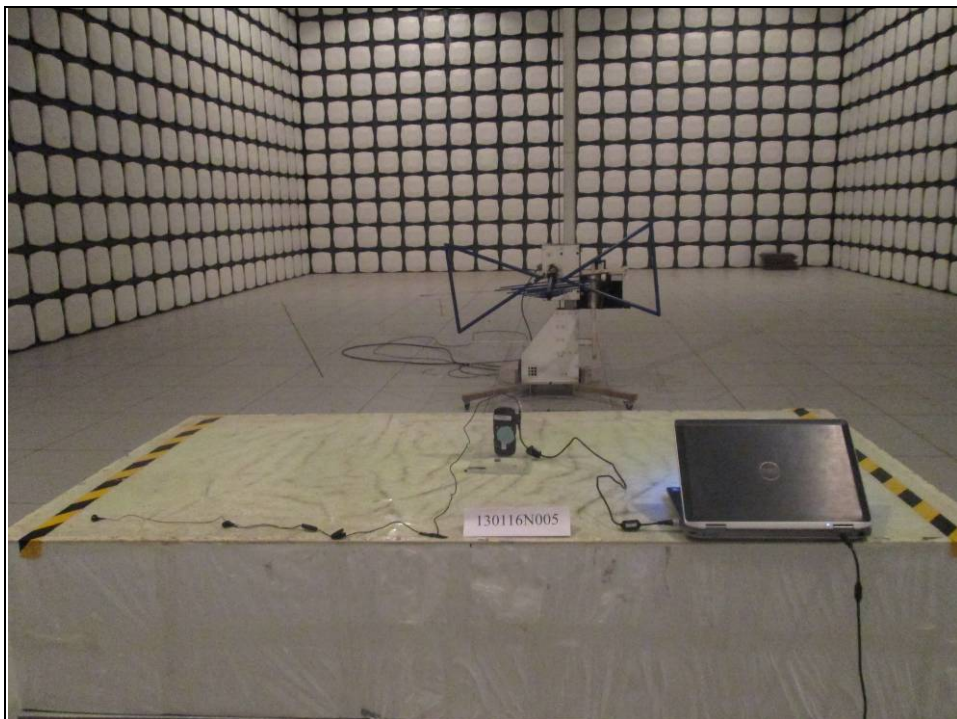

**BUREAU
VERITAS**

Test Report No.: RF130116N005

SET-UP FOR RADIATED EMISSION TEST

Frequency Range < 30MHz~1GHz >