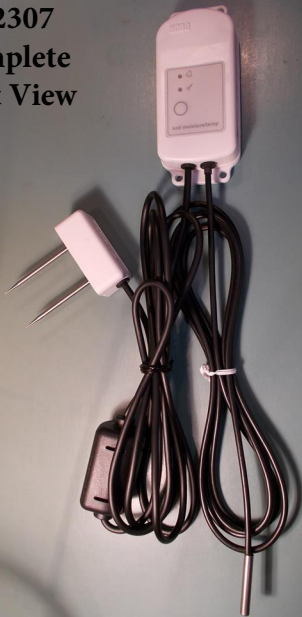

ONSET. MX2307

21367568

FCC ID: WXF-ONST12
IC: 7936A-ONST12

Assembled in USA

MX2307 Right Side View

MX2307

Complete Unit View

MX2307 Soil Moisture Sensor