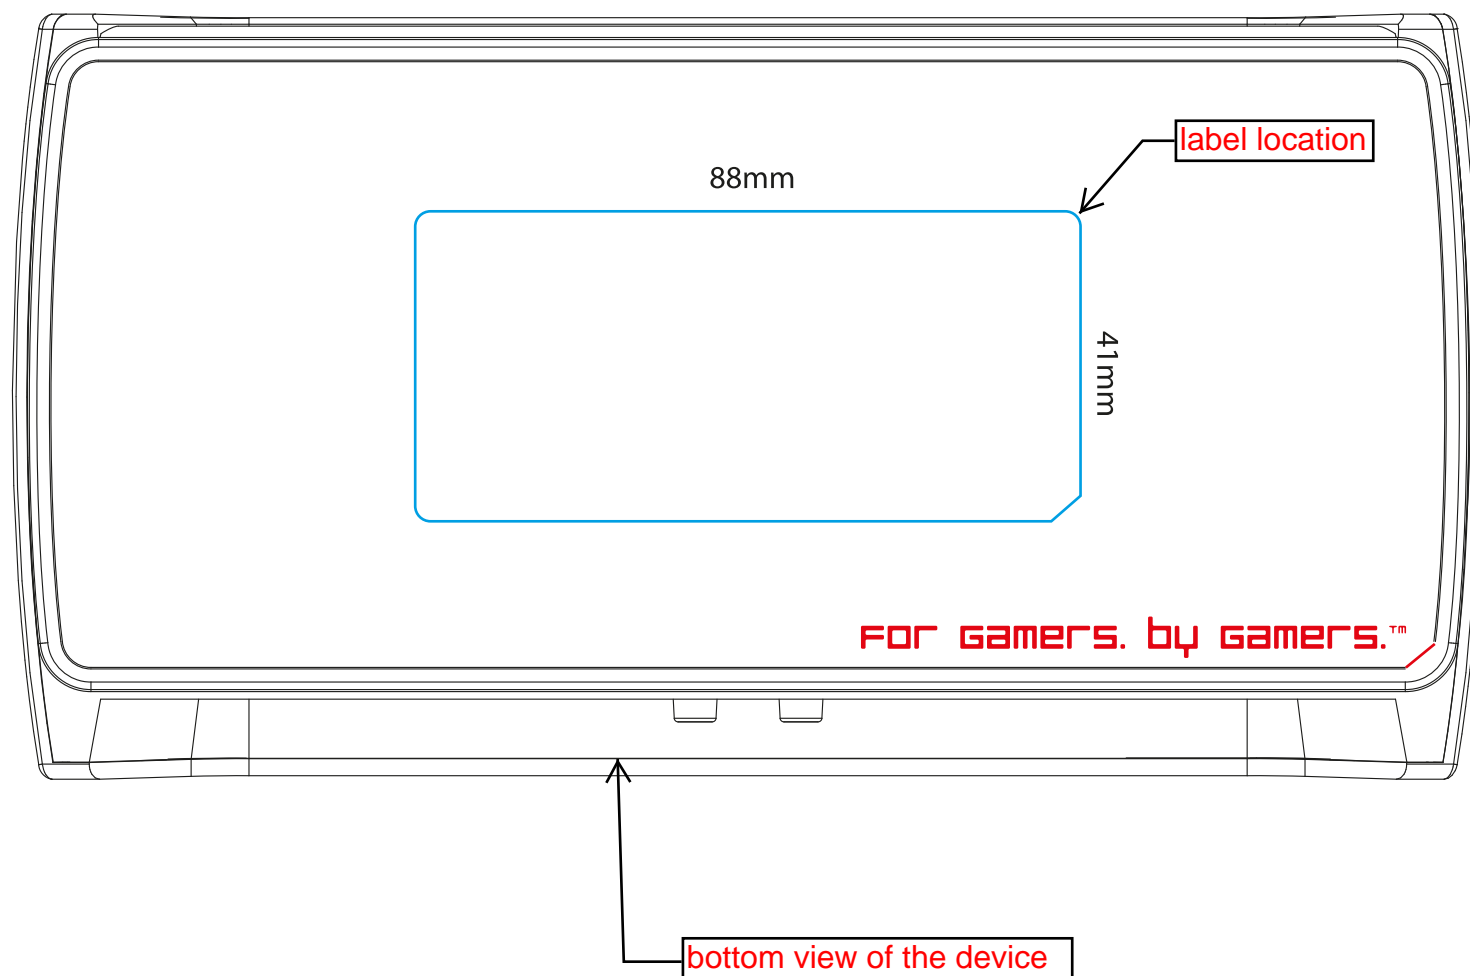

## CHARGING DOCK PID LABEL [Phase 1]

size: 87 x 40mm  
printing: 1C  
material: Matt UL grade sticker