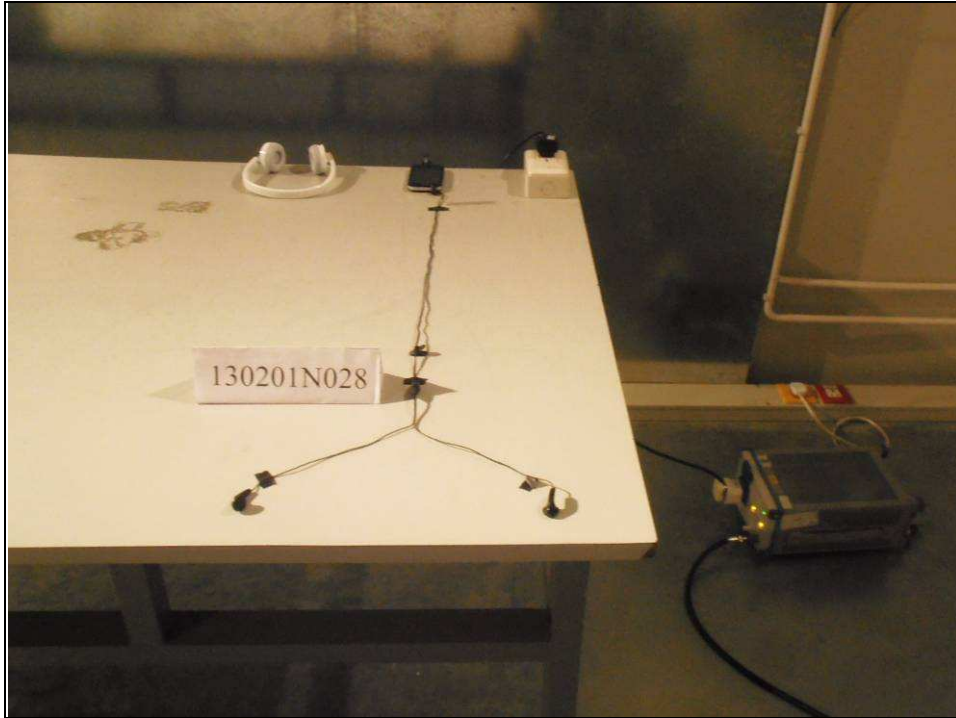

SET-UP FOR CONDUCTED EMISSION TEST

SET-UP FOR RADIATED EMISSION TEST

Frequency Range < 30MHz~1GHz >

Frequency Range < Above 1GHz >