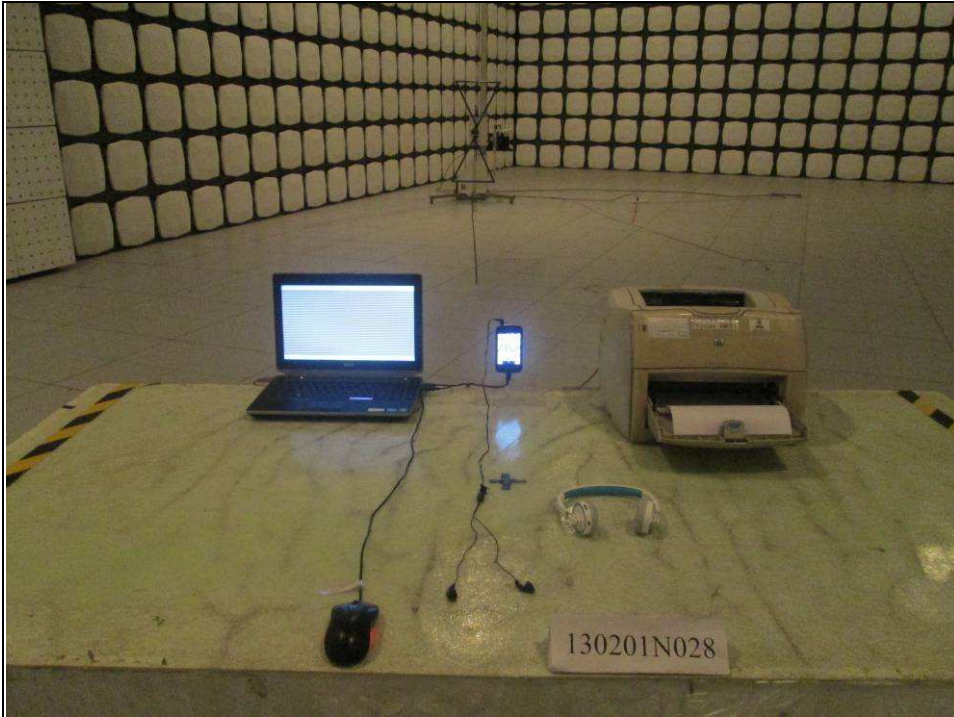

SET-UP FOR CONDUCTED EMISSION TEST

SET-UP FOR RADIATED EMISSION TEST

Frequency Range < 30MHz~1GHz >

Frequency Range < Above 1GHz >