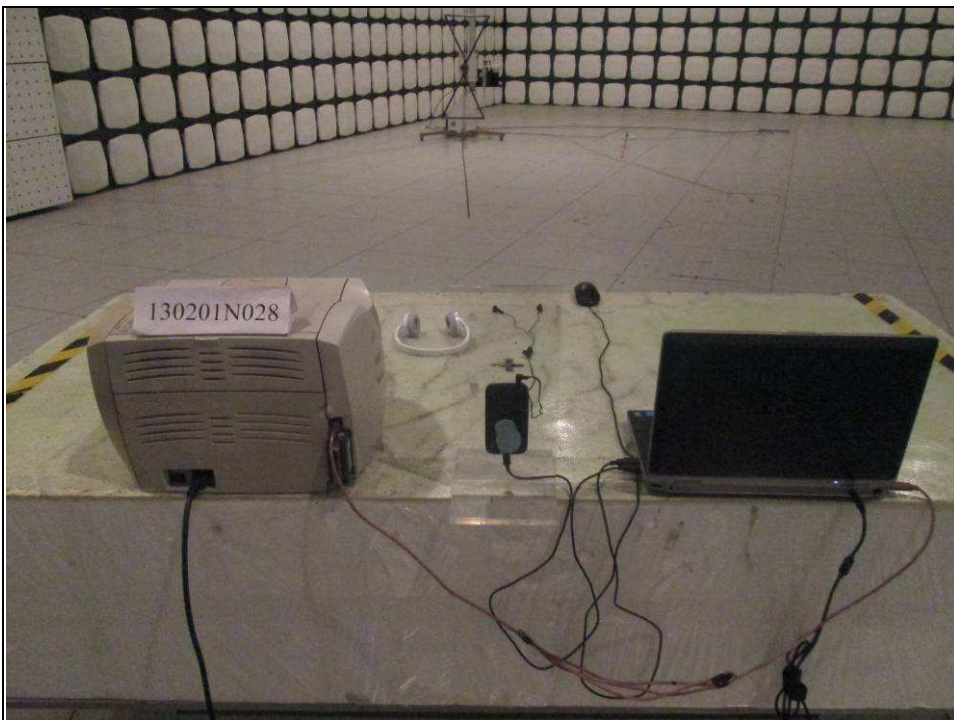

SET-UP FOR CONDUCTED EMISSION TEST

SET-UP FOR RADIATED EMISSION TEST

Frequency Range < 30MHz~1GHz >

Frequency Range < Above 1GHz >