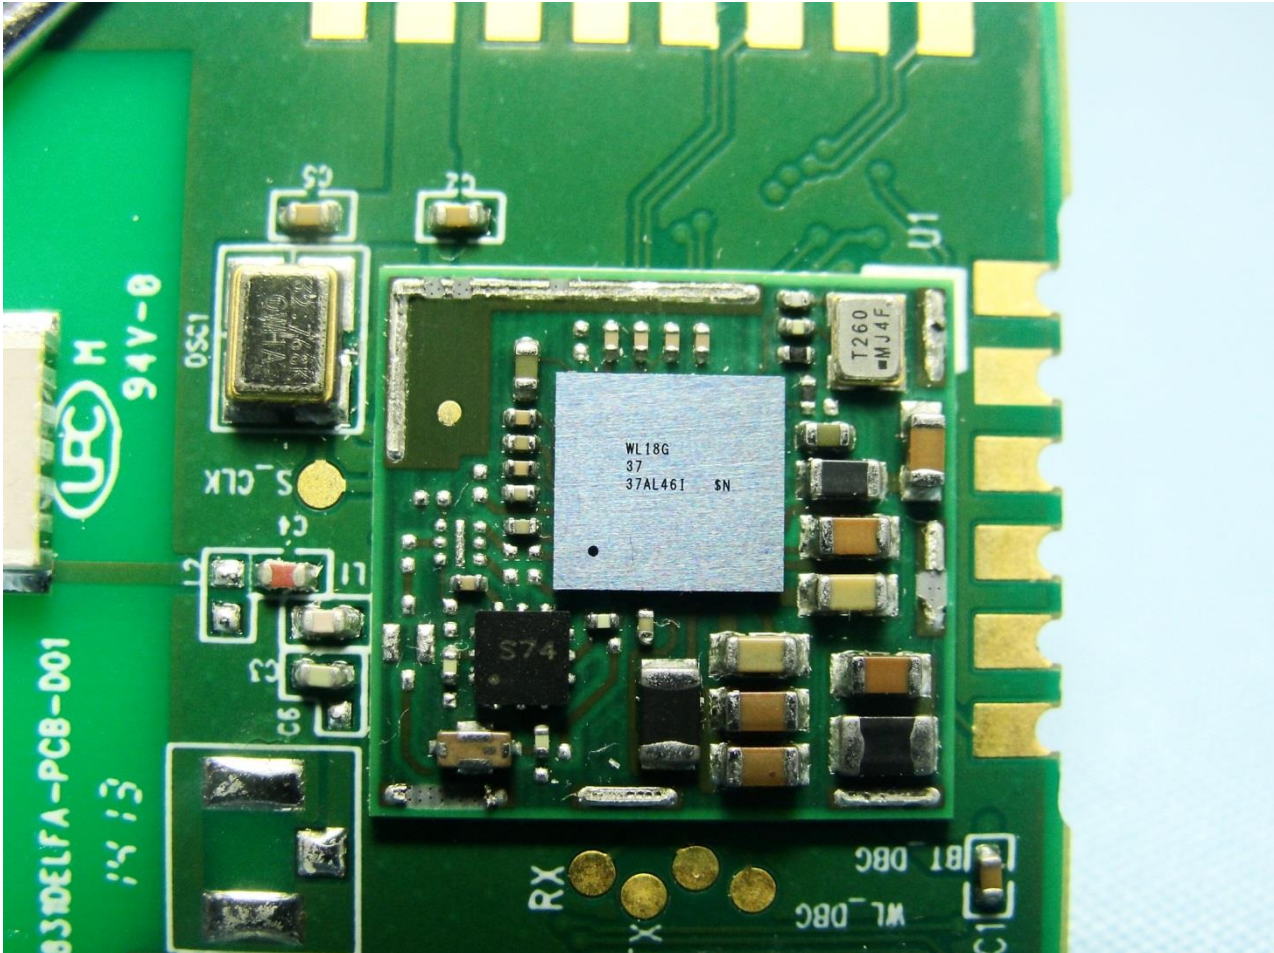

2. Internal Photograph of EUT

Brand Name: Jorjin / Model Name: WG7831DELFA / Marketing Name: WG7831-D0

Brand Name: Jorjin / Model Name: WG7831DELF / Marketing Name: WG7831-D0

Brand Name: Jorjin / Model Name: WG7831DELF / Marketing Name: WG7831-D0

Brand Name: Jorjin / Model Name: WG7831DELF / Marketing Name: WG7831-D0