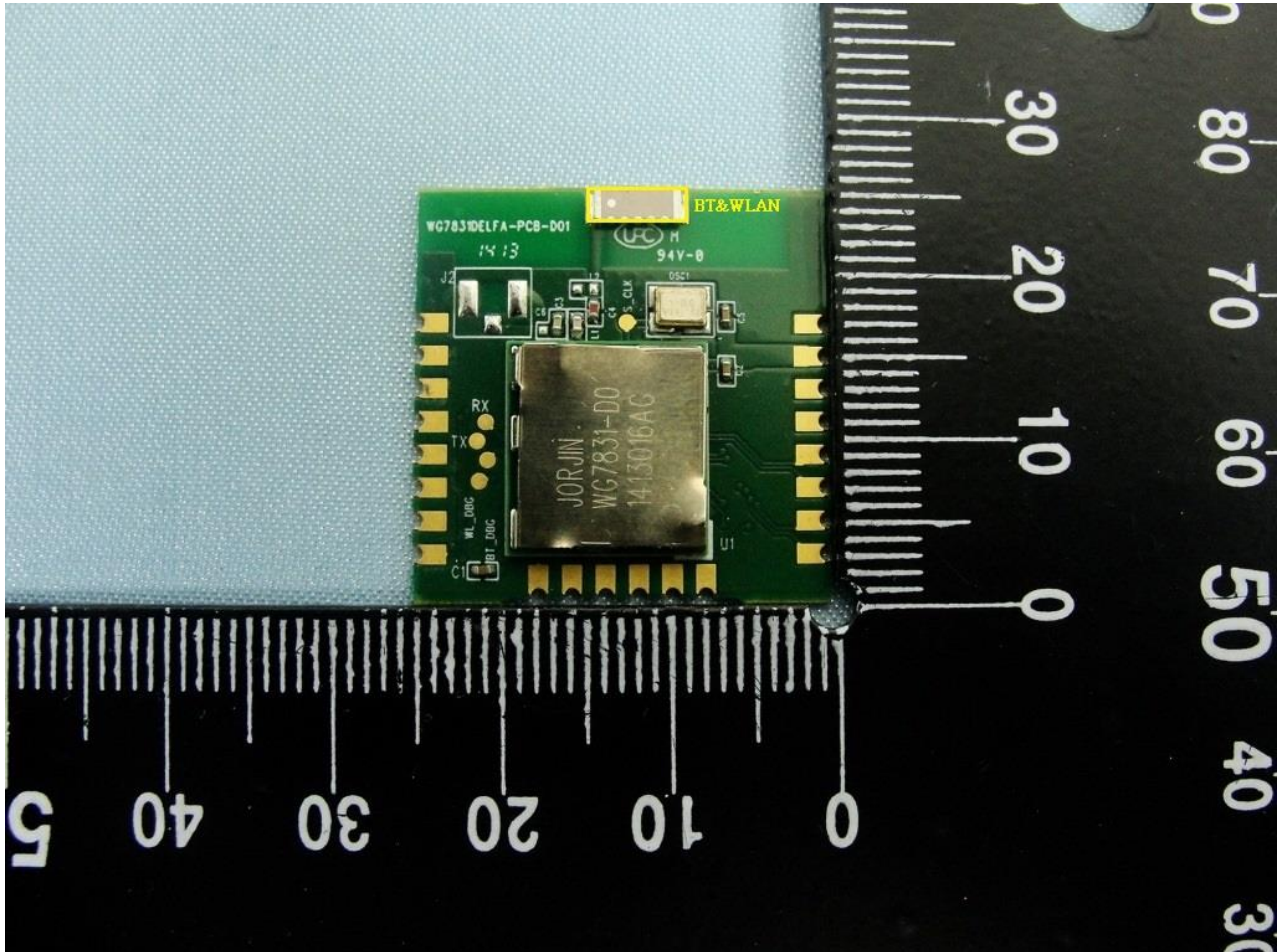

2. Internal Photograph of EUT

Brand Name: Jorjin / Model Name: WG7831DELFA / Marketing Name: WG7831-D0

Brand Name: Jorjin / Model Name: WG7831DELF / Marketing Name: WG7831-D0

Brand Name: Jorjin / Model Name: WG7831DELF / Marketing Name: WG7831-D0

Brand Name: Jorjin / Model Name: WG7831DELF / Marketing Name: WG7831-D0