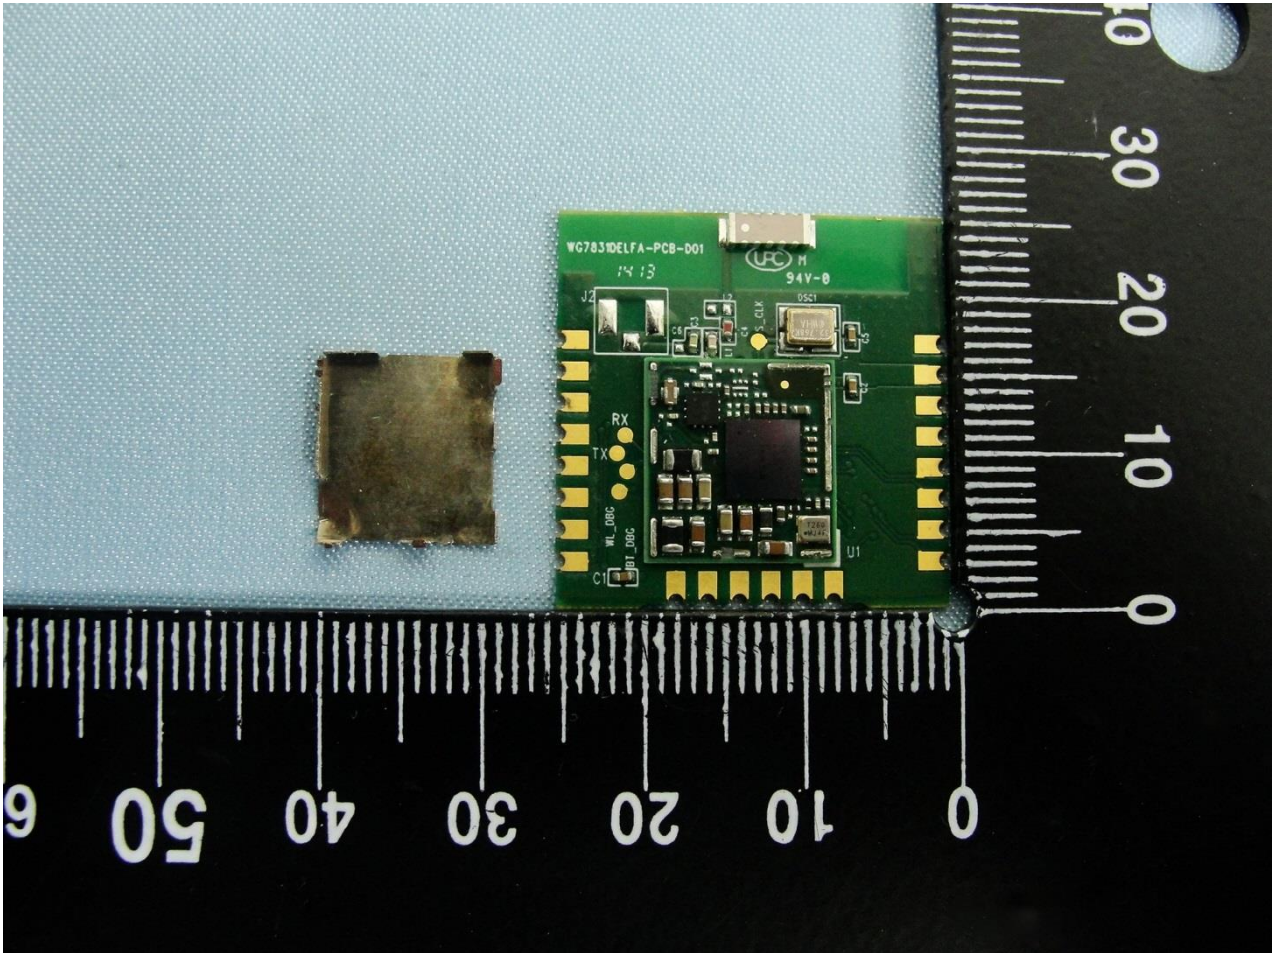

2. Internal Photograph of EUT

Brand Name: Jorjin / Model Name: WG7831DELFA / Marketing Name: WG7831-D0

Brand Name: Jorjin / Model Name: WG7831DELF / Marketing Name: WG7831-D0

Brand Name: Jorjin / Model Name: WG7831DELF / Marketing Name: WG7831-D0

Brand Name: Jorjin / Model Name: WG7831DELF / Marketing Name: WG7831-D0