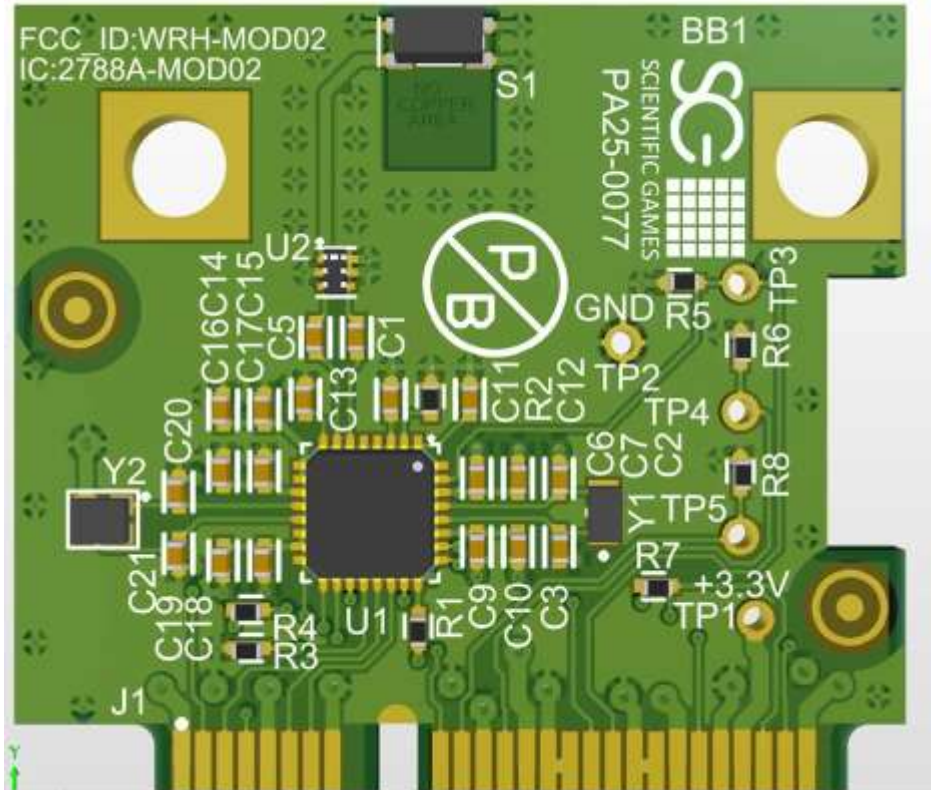

US Tech Test Report:  
FCC ID:  
IC:  
Test Report Number:  
Issue Date:  
Customer:  
Model:

FCC Part 15 Certification/ RSS 210  
WRH-MOD02  
2788A-MOD02  
21-0322  
February 4, 2022  
Scientific Games  
PA25-0077

Sample Label and Label Location:

Figure 1. FCC and IC ID on the EUT

US Tech Test Report:  
FCC ID:  
IC:  
Test Report Number:  
Issue Date:  
Customer:  
Model:

FCC Part 15 Certification/ RSS 210  
WRH-MOD02  
2788A-MOD02  
21-0322  
February 4, 2022  
Scientific Games  
PA25-0077

Figure 2. Host Label Location

Figure 3. Host Product Label with FCC and IC ID