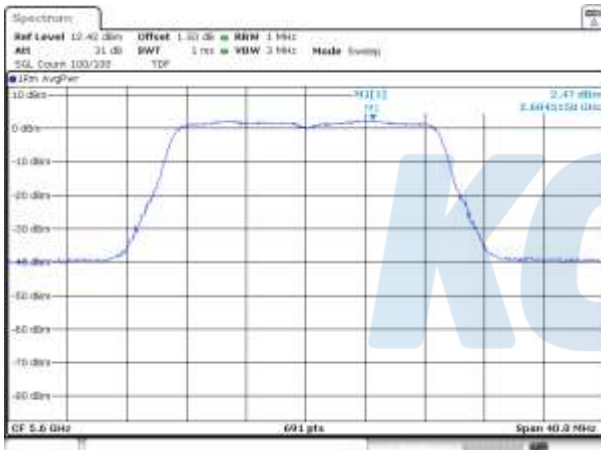

UNII-2C / 802.11ac VHT20 / 5 600 MHz