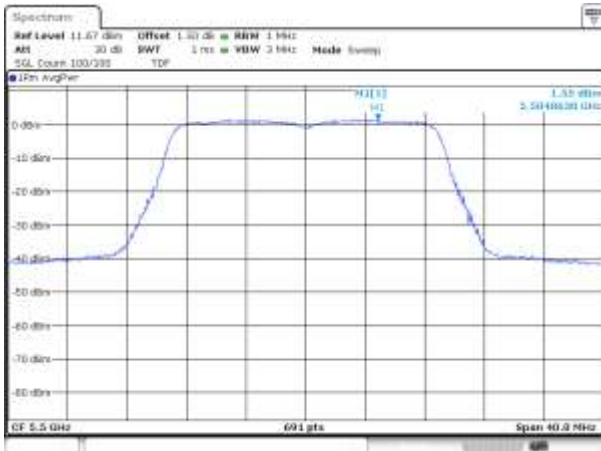

KCTL Inc.

65, Sinwon-ro, Yeongtong-gu,
Suwon-si, Gyeonggi-do, 16677, Korea
TEL: 82-31-285-0894 FAX: 82-505-299-8311
www.kctl.co.kr

Report No.:
KR20-SRF0030-D

Page (221) of (1046)

UNII-2C / 802.11ac VHT20 / 5 500 MHz