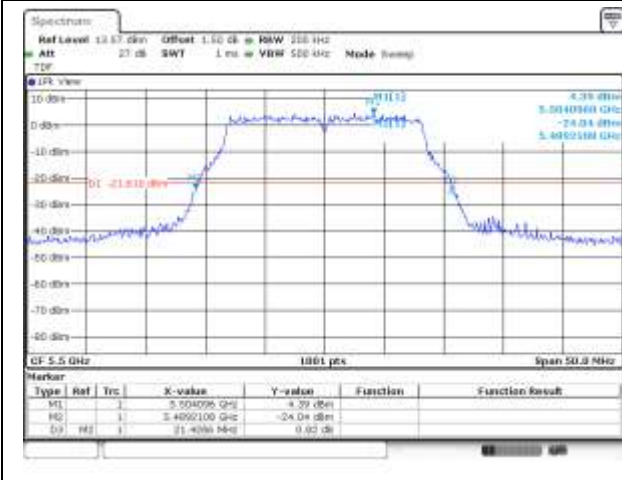

KCTL Inc.

65, Sinwon-ro, Yeongtong-gu,
Suwon-si, Gyeonggi-do, 16677, Korea
TEL: 82-31-285-0894 FAX: 82-505-299-8311
www.kctl.co.kr

Report No.:
KR20-SRF0030-D

Page (260) of (1046)

UNII-2C / 802.11a / 5 500 MHz