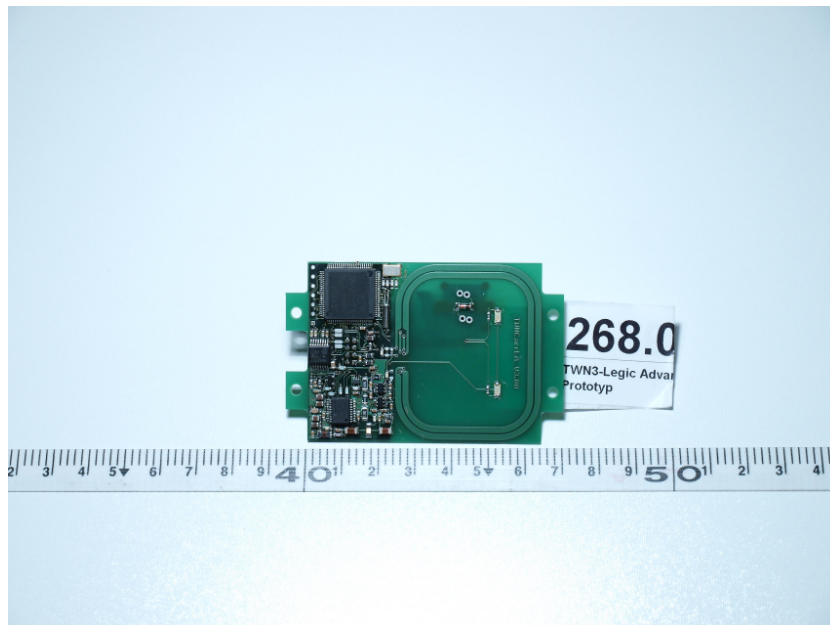

1 Annex B

1.1 EUT Pictures internal

Picture 1-1: TWN3 Reader Legic advant (TWN3LA) top side

Picture 1-2: TWN3 Reader Legic advant (TWN3LA) bottom side

EMV **TESTHAUS** GmbH
Gustav-Hertz-Straße 35
94315 Straubing
Germany
Revision: 1.1

Elatec Vertriebs GmbH
RFID Reader
TWN3 Reader Legic advant (TWN3LA)

268.097

Page 1 of 2

Picture 1-3: USB Cable for EUT

EMV **TESTHAUS** GmbH
Gustav-Hertz-Straße 35
94315 Straubing
Germany
Revision: 1.1

Elatec Vertriebs GmbH
RFID Reader
TWN3 Reader Legic advant (TWN3LA)