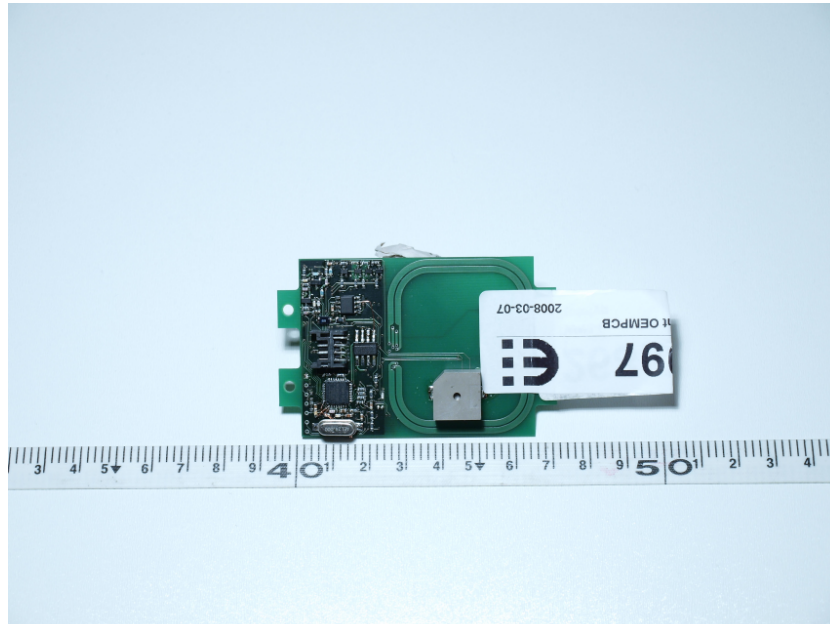

1 Annex B

1.1 EUT Pictures internal

Picture 1-1: TWN3 Reader Legic advant (TWN3LA) top side

Picture 1-2: TWN3 Reader Legic advant (TWN3LA) bottom side

EMV **TESTHAUS** GmbH
Gustav-Hertz-Straße 35
94315 Straubing
Germany
Revision: 1.1

Elatec Vertriebs GmbH
RFID Reader
TWN3 Reader Legic advant (TWN3LA)

268.097

Page 1 of 2

Picture 1-3: USB Cable for EUT

EMV **TESTHAUS** GmbH
Gustav-Hertz-Straße 35
94315 Straubing
Germany
Revision: 1.1

Elatec Vertriebs GmbH
RFID Reader
TWN3 Reader Legic advant (TWN3LA)