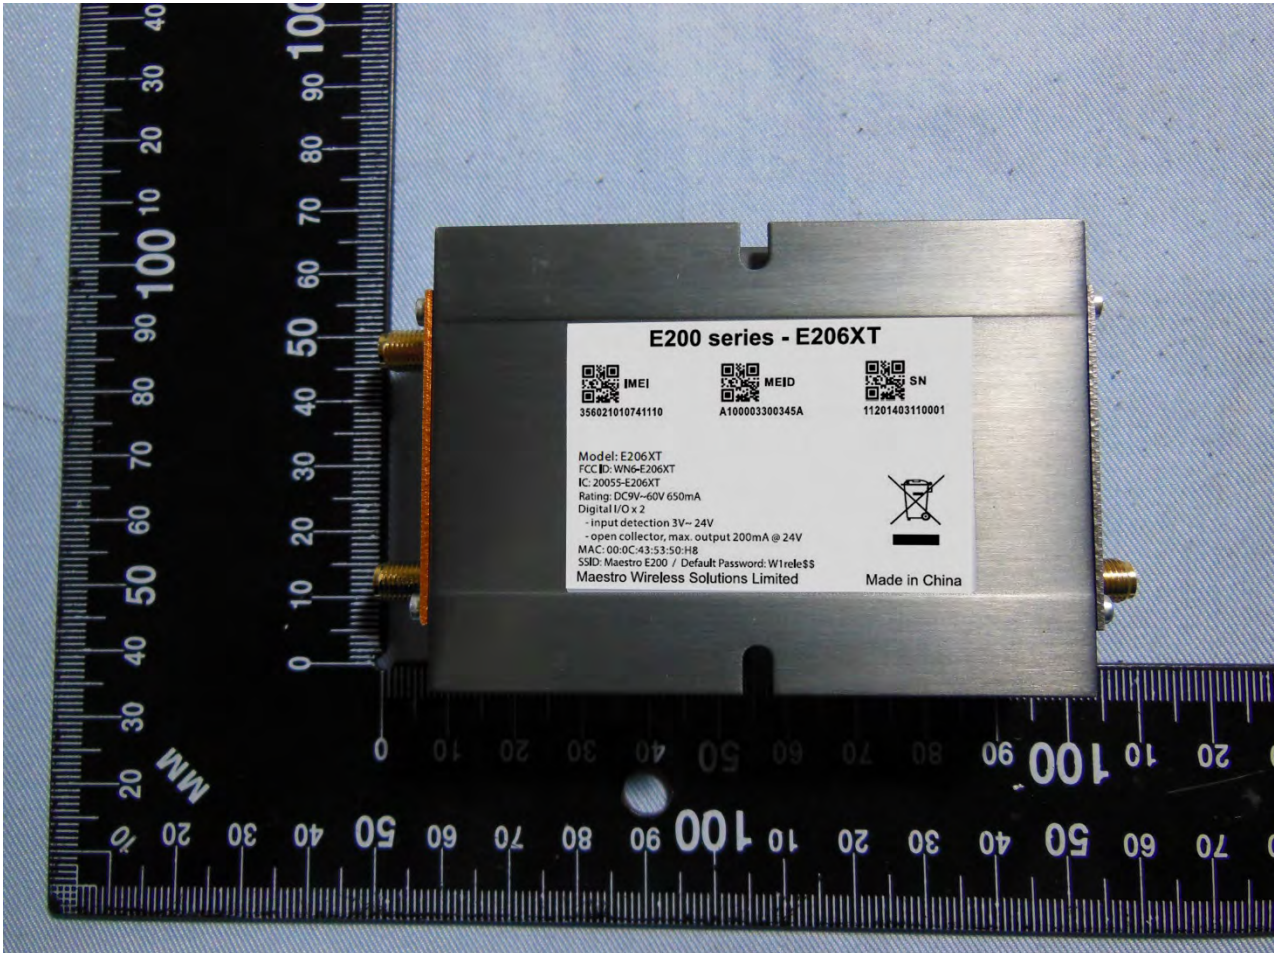

1. External Photograph of EUT

Brand Name: Maestro; Model Name: E206XT

Brand Name: Maestro; Model Name: E206XT

Brand Name: Maestro; Model Name: E206XT

Brand Name: Maestro; Model Name: E206XT

Brand Name: Maestro; Model Name: E206XT

Brand Name: Maestro; Model Name: E206XT

Brand Name: Maestro; Model Name: E206XT

Brand Name: Maestro; Model Name: E206XT