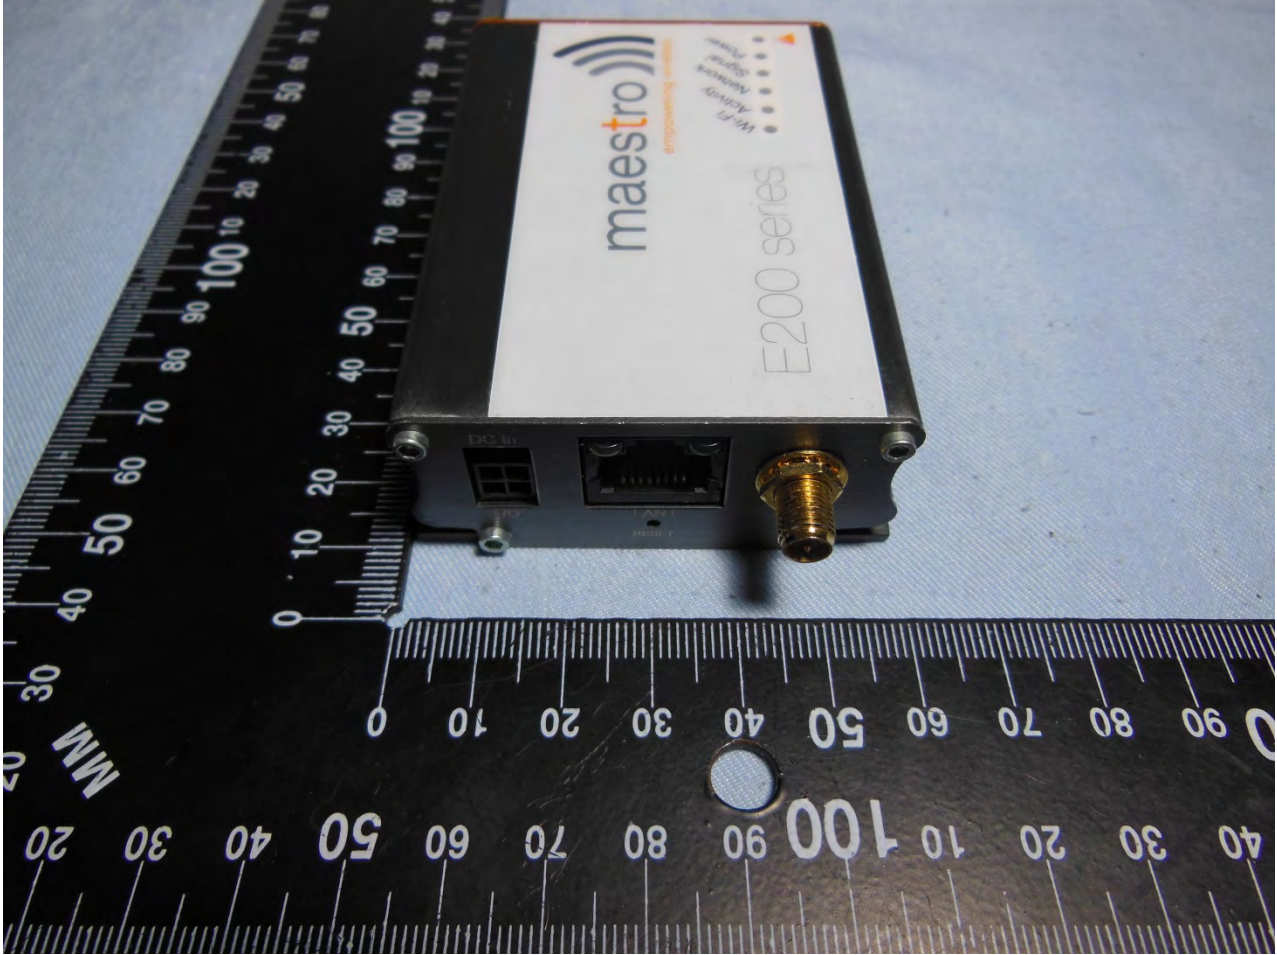

1. External Photograph of EUT

Brand Name: Maestro; Model Name: E206XT

Brand Name: Maestro; Model Name: E206XT

Brand Name: Maestro; Model Name: E206XT

Brand Name: Maestro; Model Name: E206XT

Brand Name: Maestro; Model Name: E206XT

Brand Name: Maestro; Model Name: E206XT

Brand Name: Maestro; Model Name: E206XT

Brand Name: Maestro; Model Name: E206XT