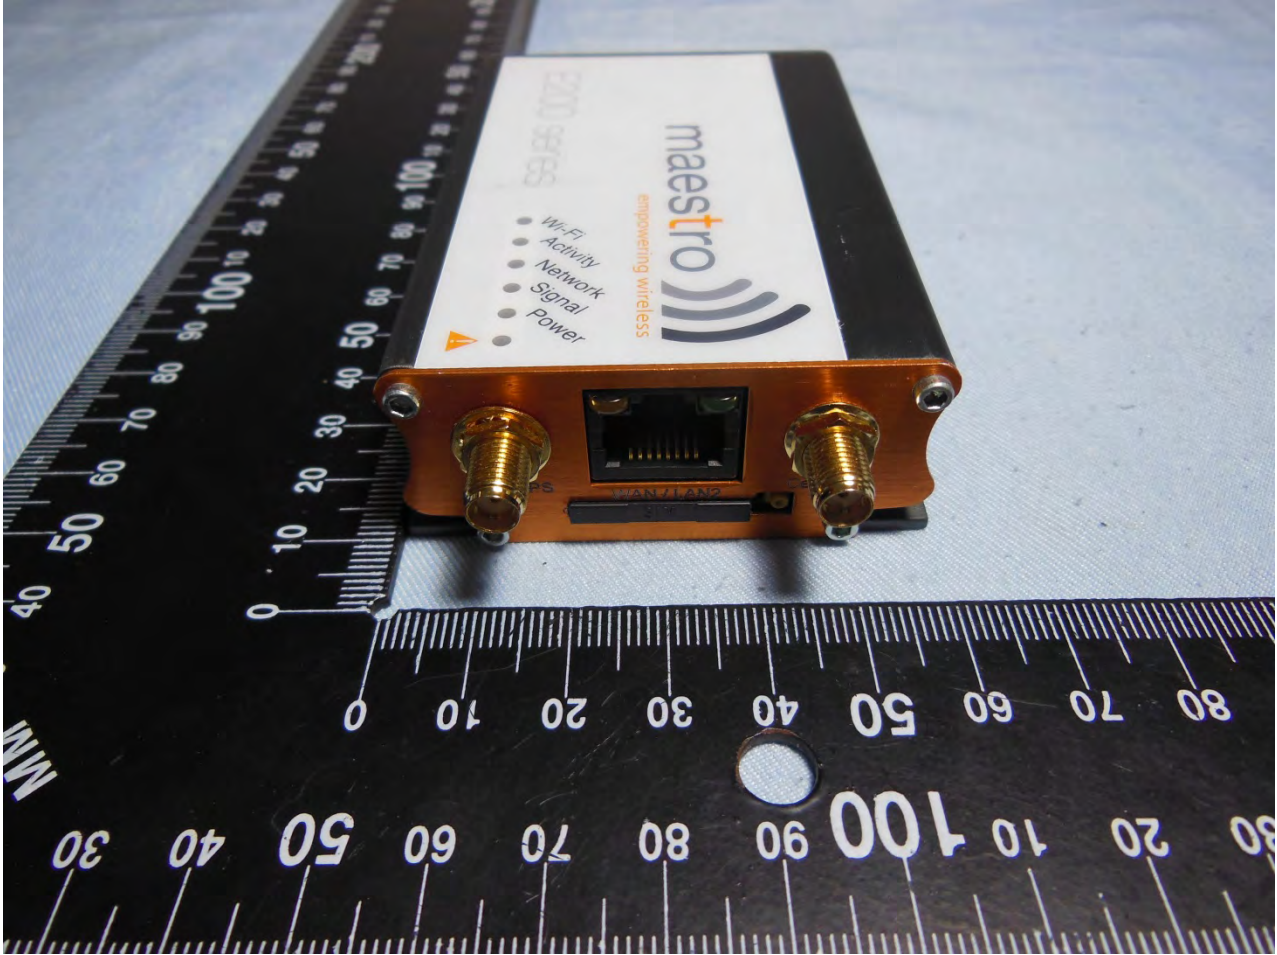

1. External Photograph of EUT

Brand Name: Maestro; Model Name: E206XT

Brand Name: Maestro; Model Name: E206XT

Brand Name: Maestro; Model Name: E206XT

Brand Name: Maestro; Model Name: E206XT

Brand Name: Maestro; Model Name: E206XT

Brand Name: Maestro; Model Name: E206XT

Brand Name: Maestro; Model Name: E206XT

Brand Name: Maestro; Model Name: E206XT