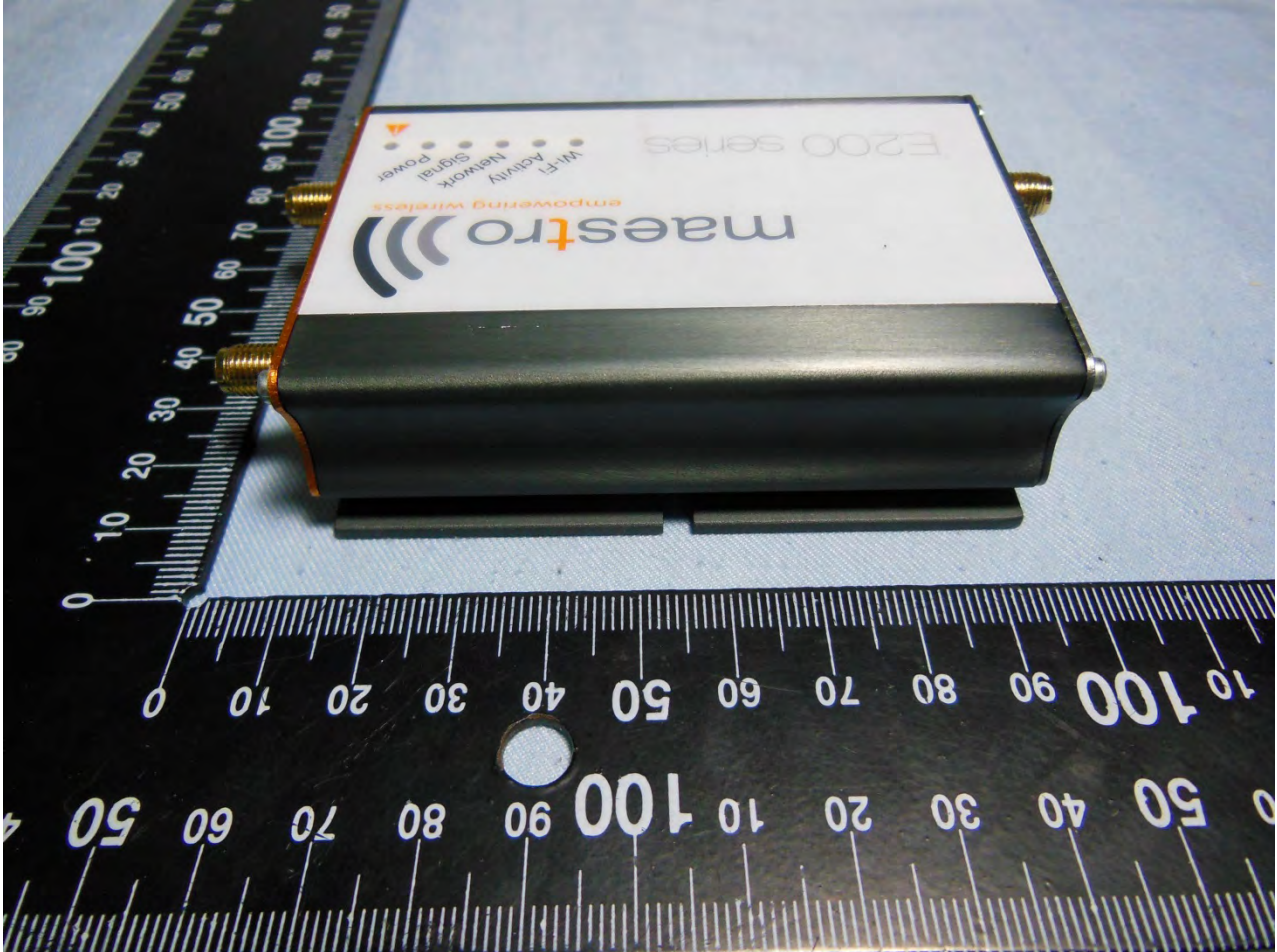

1. External Photograph of EUT

Brand Name: Maestro; Model Name: E206XT

Brand Name: Maestro; Model Name: E206XT

Brand Name: Maestro; Model Name: E206XT

Brand Name: Maestro; Model Name: E206XT

Brand Name: Maestro; Model Name: E206XT

Brand Name: Maestro; Model Name: E206XT

Brand Name: Maestro; Model Name: E206XT

Brand Name: Maestro; Model Name: E206XT