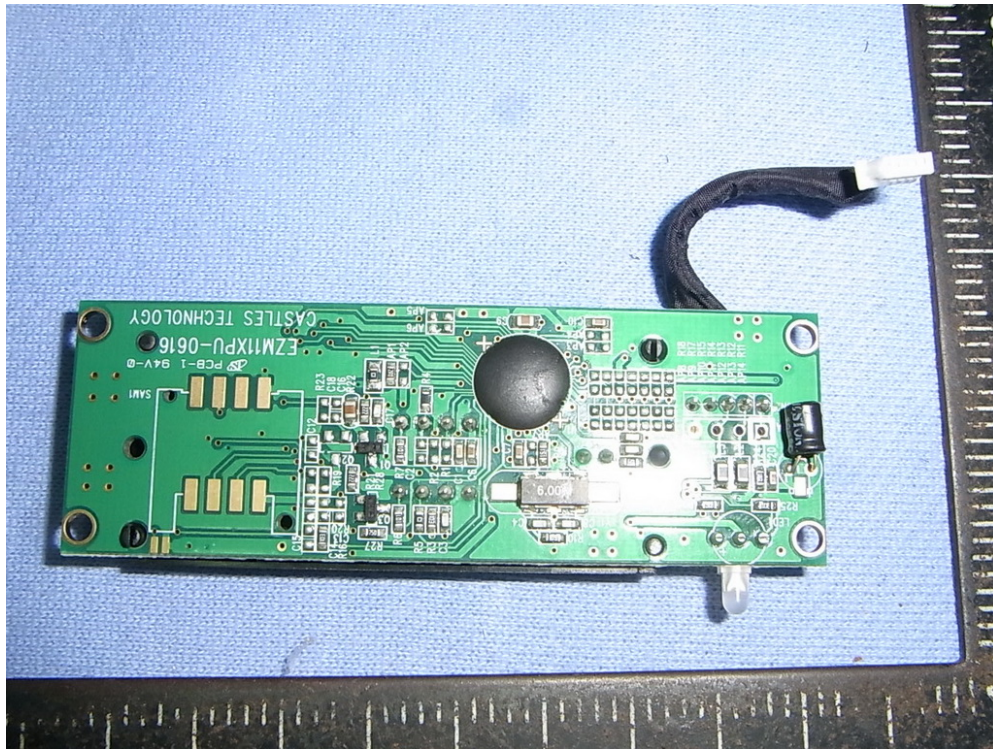

Figure 70
USB Ethernet mPAD, Internal View

Figure 71
USB Ethernet mPAD, Internal View (USB Board, Front View)

Figure 72
USB Ethernet mPAD, Internal View (USB Board, Back View)

Figure 73
USB Ethernet mPAD, Internal View (LAN Board, Front View)

Figure 74
USB Ethernet mPAD, Internal View (LAN Board, Back View)

Figure 75
7" Pad Docking, Internal View (Removed Cover)

Figure 76
7" Pad Docking, Internal View (Control Board, Front View)

Figure 77
7" Pad Docking, Internal View (Control Board, Back View)