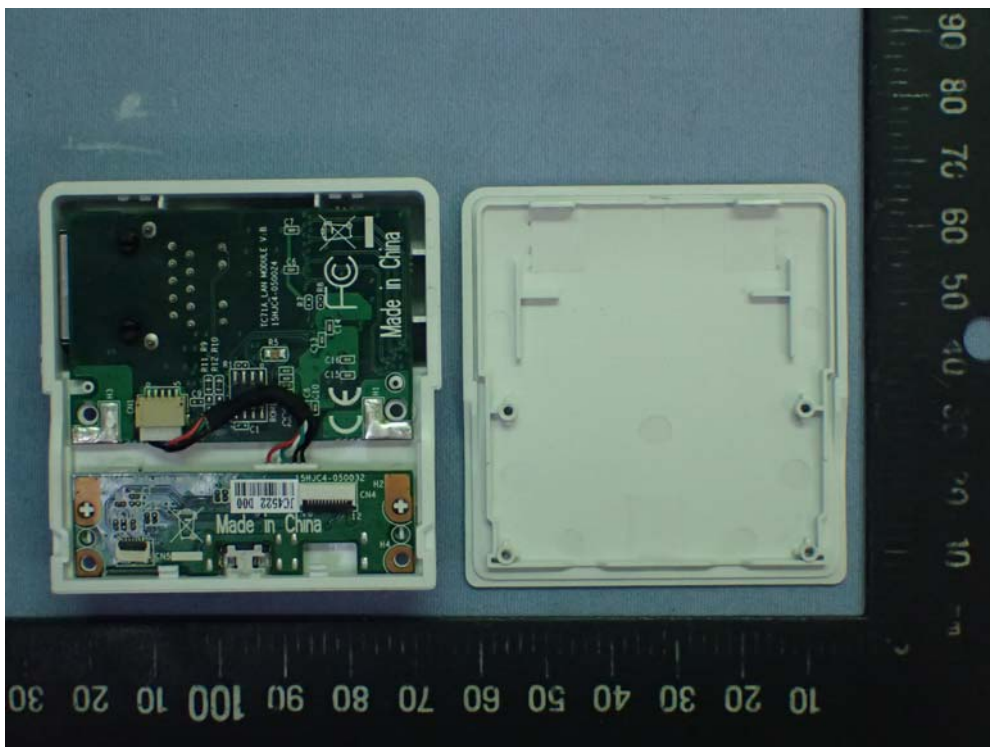

Figure 65
MSR Module, Internal View

Figure 66
MSR Module, Internal View (USB Board, Front View)

Figure 67
MSR Module, Internal View (USB Board, Back View)

Figure 68
MSR Module, Internal View

Figure 69
MSR Module, Internal View

Figure 70
USB Ethernet mPAD, Internal View

Figure 71
USB Ethernet mPAD, Internal View (USB Board, Front View)

Figure 72
USB Ethernet mPAD, Internal View (USB Board, Back View)

Figure 73
USB Ethernet mPAD, Internal View (LAN Board, Front View)

Figure 74
USB Ethernet mPAD, Internal View (LAN Board, Back View)

Figure 75
7" Pad Docking, Internal View (Removed Cover)

Figure 76
7" Pad Docking, Internal View (Control Board, Front View)

Figure 77
7" Pad Docking, Internal View (Control Board, Back View)