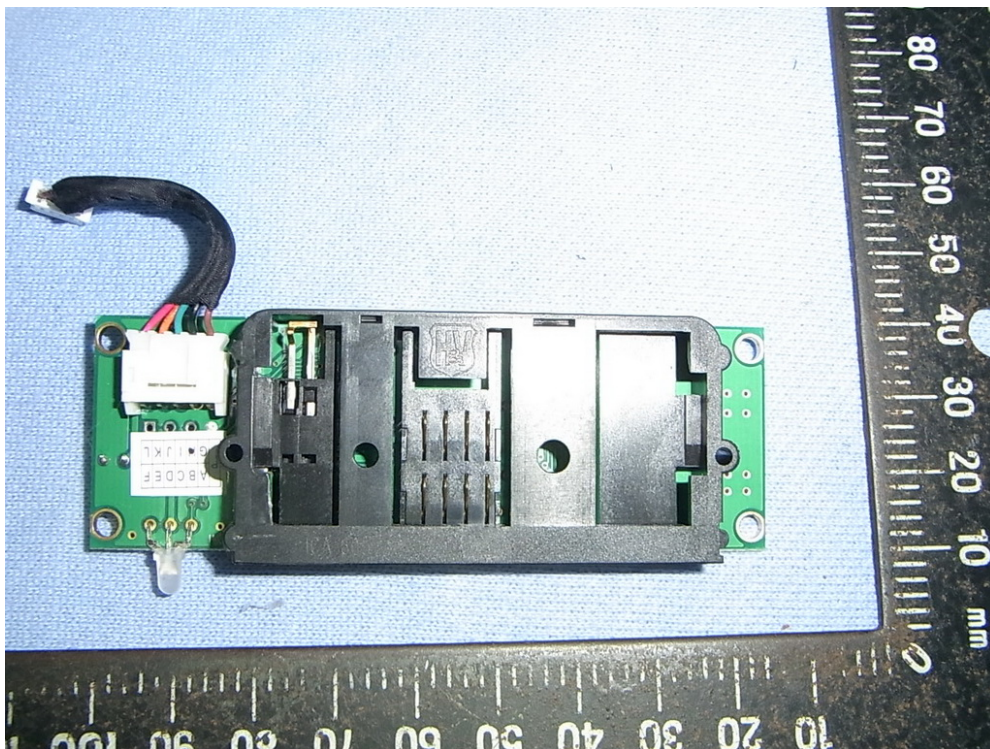

Figure 65
MSR Module, Internal View

Figure 66
MSR Module, Internal View (USB Board, Front View)

Figure 67
MSR Module, Internal View (USB Board, Back View)

Figure 68
MSR Module, Internal View

Figure 69
MSR Module, Internal View

Figure 70
USB Ethernet mPAD, Internal View

Figure 71
USB Ethernet mPAD, Internal View (USB Board, Front View)

Figure 72
USB Ethernet mPAD, Internal View (USB Board, Back View)

Figure 73
USB Ethernet mPAD, Internal View (LAN Board, Front View)

Figure 74
USB Ethernet mPAD, Internal View (LAN Board, Back View)

Figure 75
7" Pad Docking, Internal View (Removed Cover)

Figure 76
7" Pad Docking, Internal View (Control Board, Front View)

Figure 77
7" Pad Docking, Internal View (Control Board, Back View)