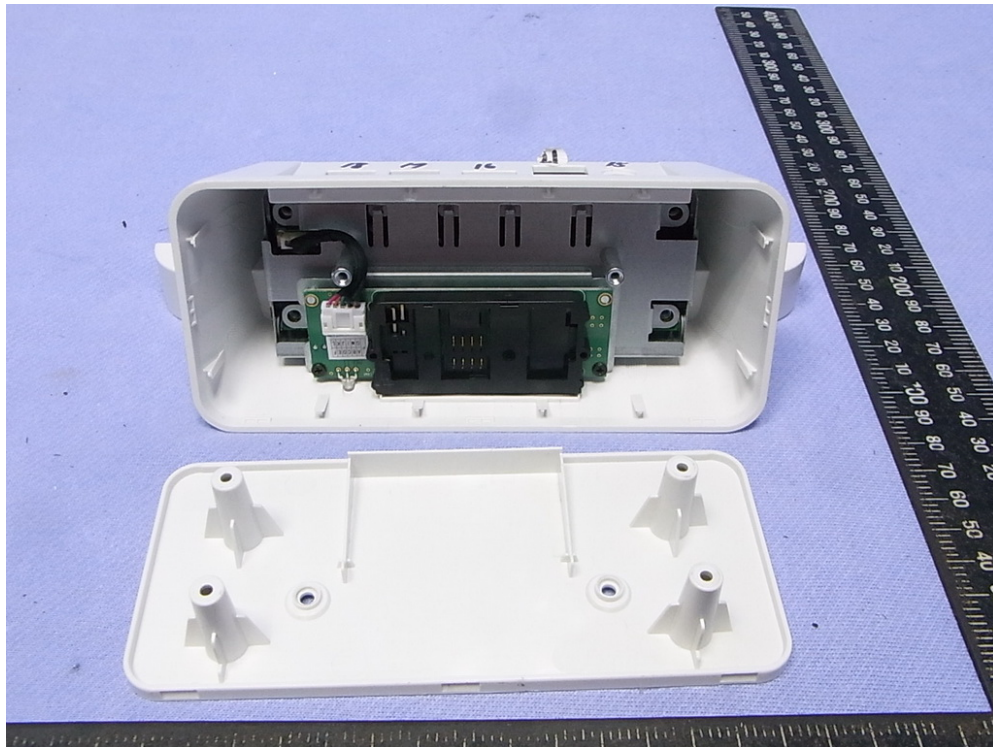

Figure 65
MSR Module, Internal View

Figure 66
MSR Module, Internal View (USB Board, Front View)

Figure 67
MSR Module, Internal View (USB Board, Back View)

Figure 68
MSR Module, Internal View

Figure 69
MSR Module, Internal View

Figure 70
USB Ethernet mPAD, Internal View

Figure 71
USB Ethernet mPAD, Internal View (USB Board, Front View)

Figure 72
USB Ethernet mPAD, Internal View (USB Board, Back View)

Figure 73
USB Ethernet mPAD, Internal View (LAN Board, Front View)

Figure 74
USB Ethernet mPAD, Internal View (LAN Board, Back View)

Figure 75
7" Pad Docking, Internal View (Removed Cover)

Figure 76
7" Pad Docking, Internal View (Control Board, Front View)

Figure 77
7" Pad Docking, Internal View (Control Board, Back View)

Figure 78
7" Pad Docking, Internal View

Figure 79
7" Pad Docking, Internal View (Control Board, Front View)

Figure 80
7" Pad Docking, Internal View (Control Board, Back View)