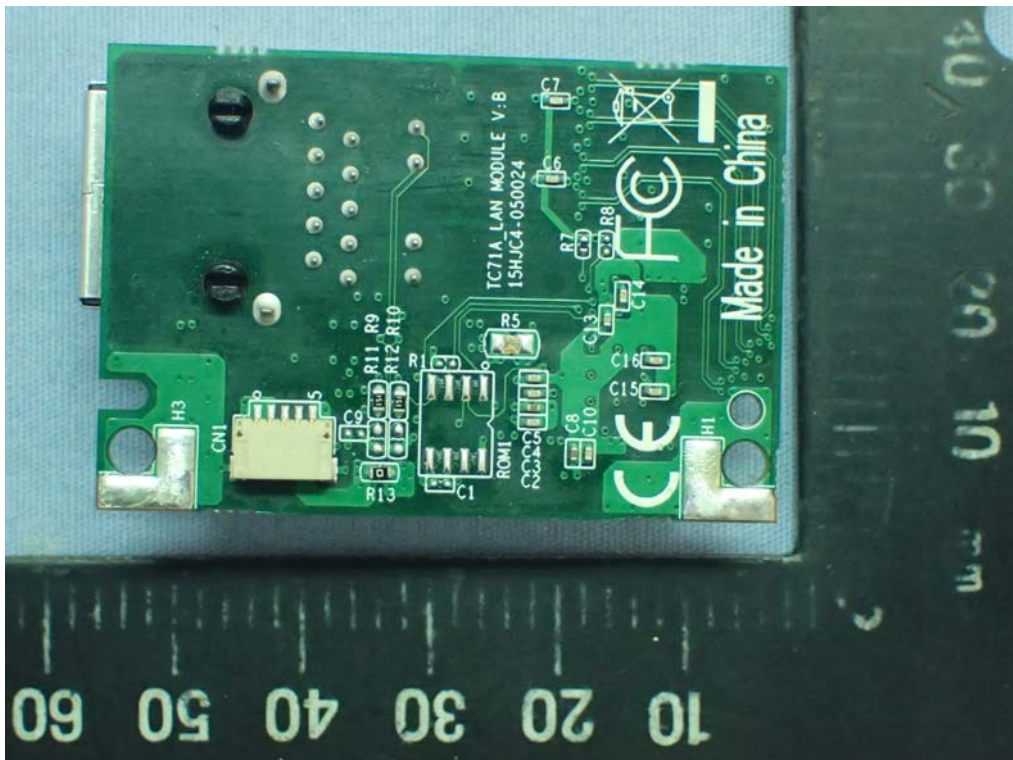

Figure 70
USB Ethernet mPAD, Internal View

Figure 71
USB Ethernet mPAD, Internal View (USB Board, Front View)

Figure 72
USB Ethernet mPAD, Internal View (USB Board, Back View)

Figure 73
USB Ethernet mPAD, Internal View (LAN Board, Front View)

Figure 74
USB Ethernet mPAD, Internal View (LAN Board, Back View)

Figure 75
7" Pad Docking, Internal View (Removed Cover)

Figure 76
7" Pad Docking, Internal View (Control Board, Front View)

Figure 77
7" Pad Docking, Internal View (Control Board, Back View)