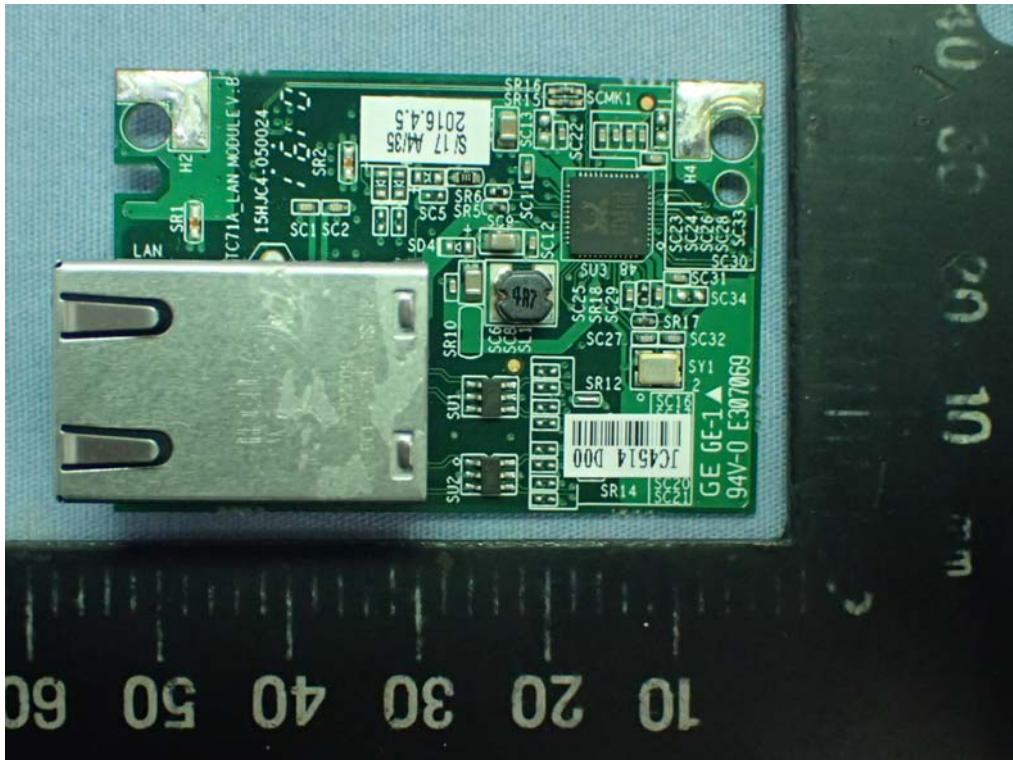

Figure 65
MSR Module, Internal View

Figure 66
MSR Module, Internal View (USB Board, Front View)

Figure 67
MSR Module, Internal View (USB Board, Back View)

Figure 68
MSR Module, Internal View

Figure 69
MSR Module, Internal View

Figure 70
USB Ethernet mPAD, Internal View

Figure 71
USB Ethernet mPAD, Internal View (USB Board, Front View)

Figure 72
USB Ethernet mPAD, Internal View (USB Board, Back View)

Figure 73
USB Ethernet mPAD, Internal View (LAN Board, Front View)

Figure 74
USB Ethernet mPAD, Internal View (LAN Board, Back View)

Figure 75
7" Pad Docking, Internal View (Removed Cover)

Figure 76
7" Pad Docking, Internal View (Control Board, Front View)

Figure 77
7" Pad Docking, Internal View (Control Board, Back View)