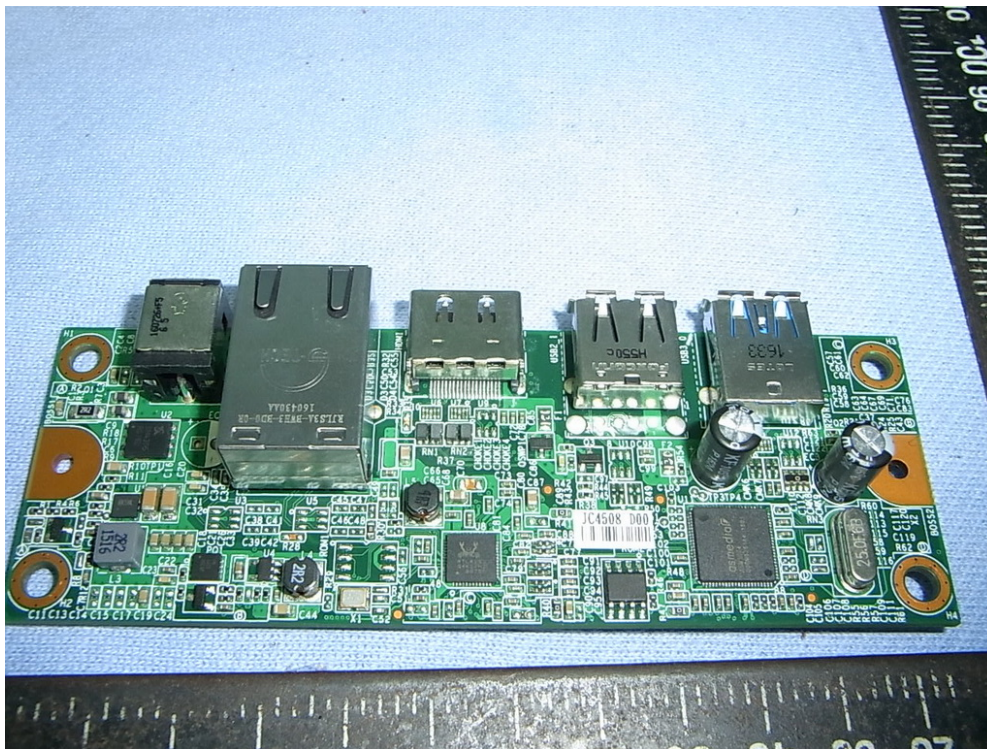

Figure 70
USB Ethernet mPAD, Internal View

Figure 71
USB Ethernet mPAD, Internal View (USB Board, Front View)

Figure 72
USB Ethernet mPAD, Internal View (USB Board, Back View)

Figure 73
USB Ethernet mPAD, Internal View (LAN Board, Front View)

Figure 74
USB Ethernet mPAD, Internal View (LAN Board, Back View)

Figure 75
7" Pad Docking, Internal View (Removed Cover)

Figure 76
7" Pad Docking, Internal View (Control Board, Front View)

Figure 77
7" Pad Docking, Internal View (Control Board, Back View)

Figure 78
7" Pad Docking, Internal View

Figure 79
7" Pad Docking, Internal View (Control Board, Front View)

Figure 80
7" Pad Docking, Internal View (Control Board, Back View)