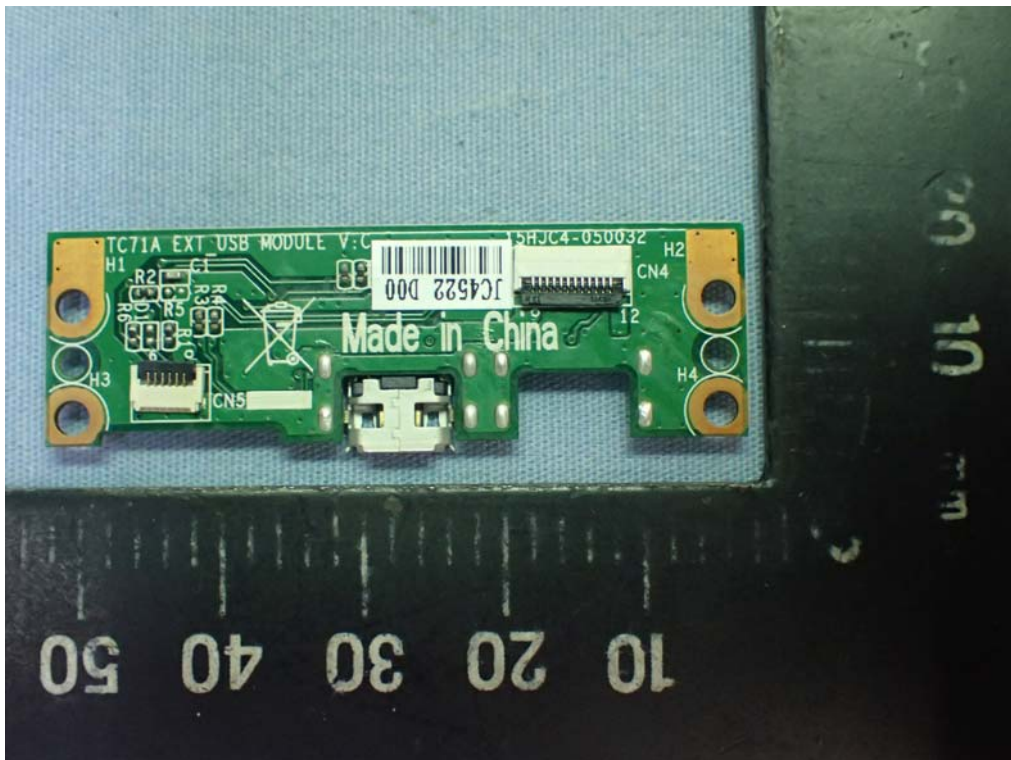

Figure 65
MSR Module, Internal View

Figure 66
MSR Module, Internal View (USB Board, Front View)

Figure 67
MSR Module, Internal View (USB Board, Back View)

Figure 68
MSR Module, Internal View

Figure 69
MSR Module, Internal View

Figure 70
USB Ethernet mPAD, Internal View

Figure 71
USB Ethernet mPAD, Internal View (USB Board, Front View)

Figure 72
USB Ethernet mPAD, Internal View (USB Board, Back View)

Figure 73
USB Ethernet mPAD, Internal View (LAN Board, Front View)

Figure 74
USB Ethernet mPAD, Internal View (LAN Board, Back View)

Figure 75
7" Pad Docking, Internal View (Removed Cover)

Figure 76
7" Pad Docking, Internal View (Control Board, Front View)

Figure 77
7" Pad Docking, Internal View (Control Board, Back View)