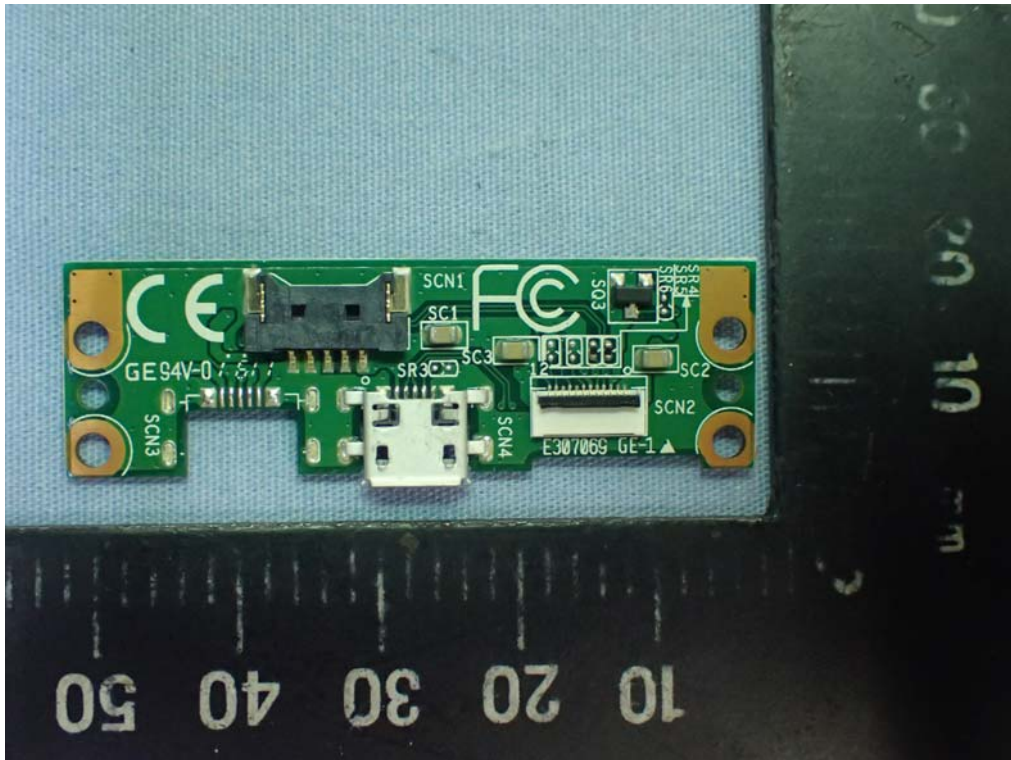

Figure 65
MSR Module, Internal View

Figure 66
MSR Module, Internal View (USB Board, Front View)

Figure 67
MSR Module, Internal View (USB Board, Back View)

Figure 68
MSR Module, Internal View

Figure 69
MSR Module, Internal View

Figure 70
USB Ethernet mPAD, Internal View

Figure 71
USB Ethernet mPAD, Internal View (USB Board, Front View)

Figure 72
USB Ethernet mPAD, Internal View (USB Board, Back View)

Figure 73
USB Ethernet mPAD, Internal View (LAN Board, Front View)

Figure 74
USB Ethernet mPAD, Internal View (LAN Board, Back View)

Figure 75
7" Pad Docking, Internal View (Removed Cover)

Figure 76
7" Pad Docking, Internal View (Control Board, Front View)

Figure 77
7" Pad Docking, Internal View (Control Board, Back View)