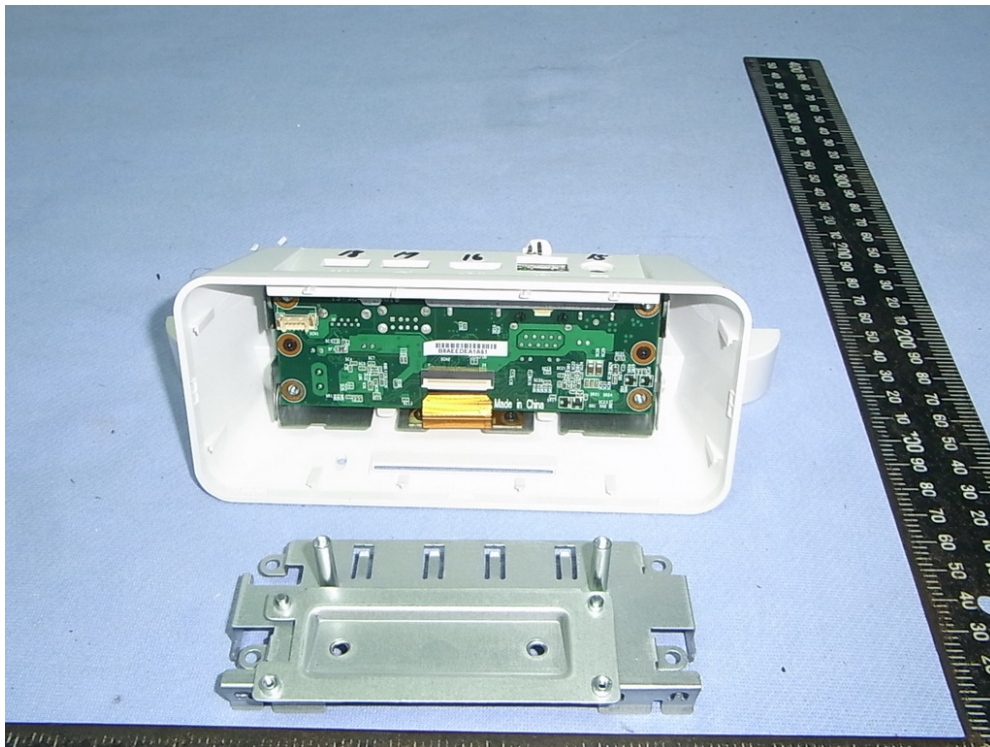

Figure 70
USB Ethernet mPAD, Internal View

Figure 71
USB Ethernet mPAD, Internal View (USB Board, Front View)

Figure 72
USB Ethernet mPAD, Internal View (USB Board, Back View)

Figure 73
USB Ethernet mPAD, Internal View (LAN Board, Front View)

Figure 74
USB Ethernet mPAD, Internal View (LAN Board, Back View)

Figure 75
7" Pad Docking, Internal View (Removed Cover)

Figure 76
7" Pad Docking, Internal View (Control Board, Front View)

Figure 77
7" Pad Docking, Internal View (Control Board, Back View)

Figure 78
7" Pad Docking, Internal View

Figure 79
7" Pad Docking, Internal View (Control Board, Front View)

Figure 80
7" Pad Docking, Internal View (Control Board, Back View)