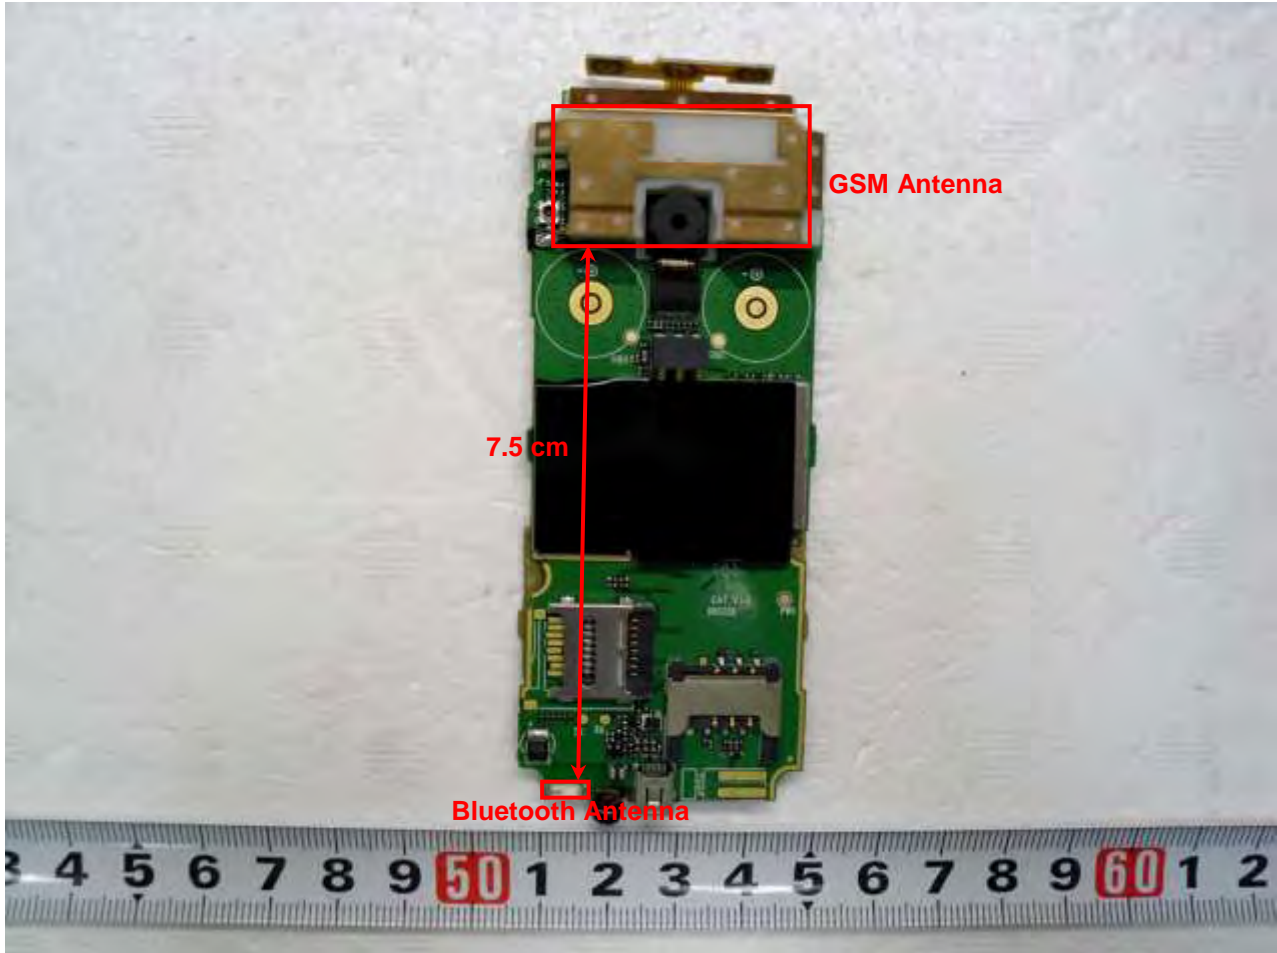

Model Name: ZMCK500