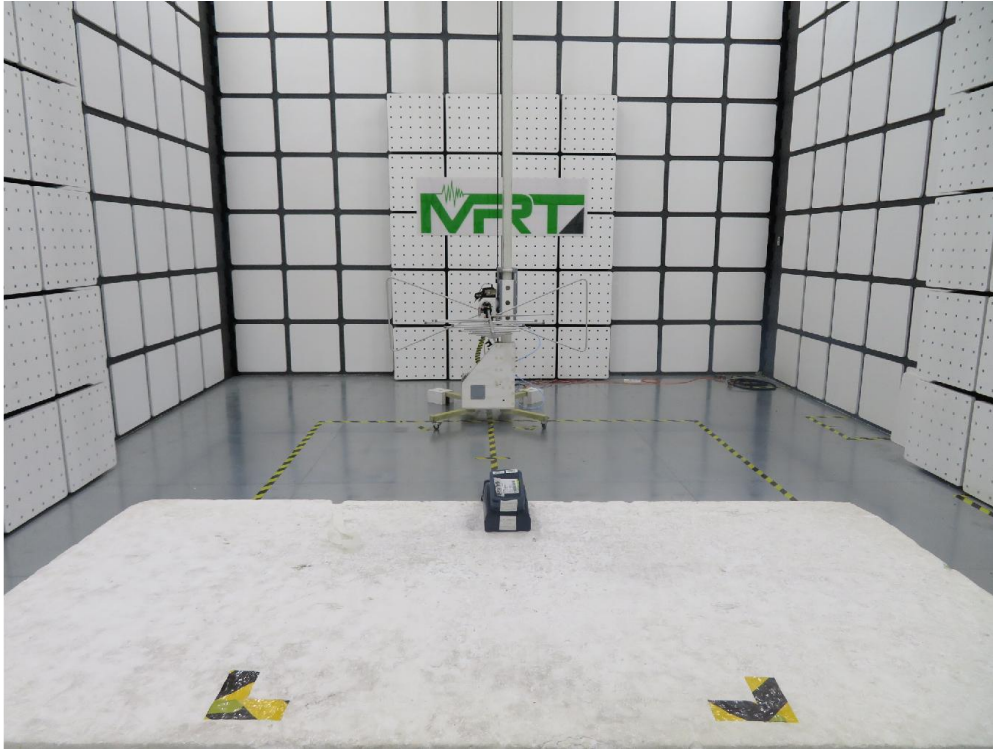

FCC Part15B Test Setup Photograph

Test Mode 1

Description: View of Conducted Emission Test Setup

Test Mode 1

Description: View of Conducted Emission Test Setup

Test Mode 1

Description: Radiated Emission Test Setup for 30 ~ 1000MHz

Test Mode 1

Description: Radiated Emission Test Setup for 1 ~ 18GHz

RF Test Setup Photograph

Description: Front View of Conducted Emission Test Setup for Power Port

Description: Back View of Conducted Emission Test Setup for Power Port

Description: Radiated Emission Test Setup for below 1GHz

Description: Radiated Emission Test Setup for above 1GHz