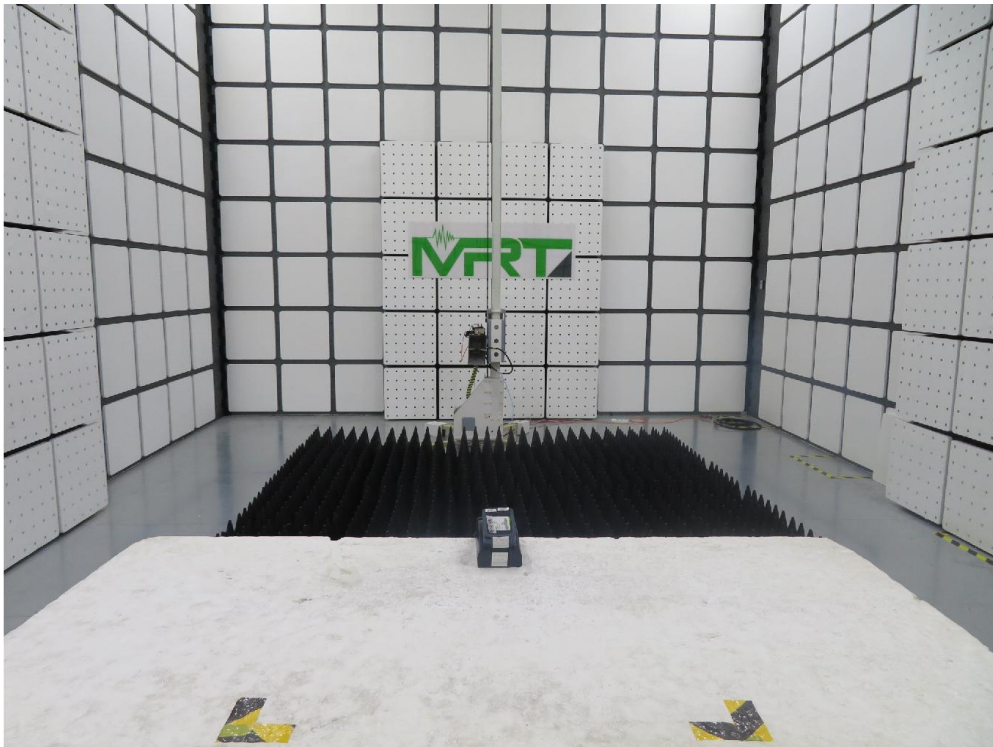

FCC Part15B Test Setup Photograph

Test Mode 1

Description: View of Conducted Emission Test Setup

Test Mode 1

Description: View of Conducted Emission Test Setup

Test Mode 1

Description: Radiated Emission Test Setup for 30 ~ 1000MHz

Test Mode 1

Description: Radiated Emission Test Setup for 1 ~ 18GHz

RF Test Setup Photograph

Description: Front View of Conducted Emission Test Setup for Power Port

Description: Back View of Conducted Emission Test Setup for Power Port