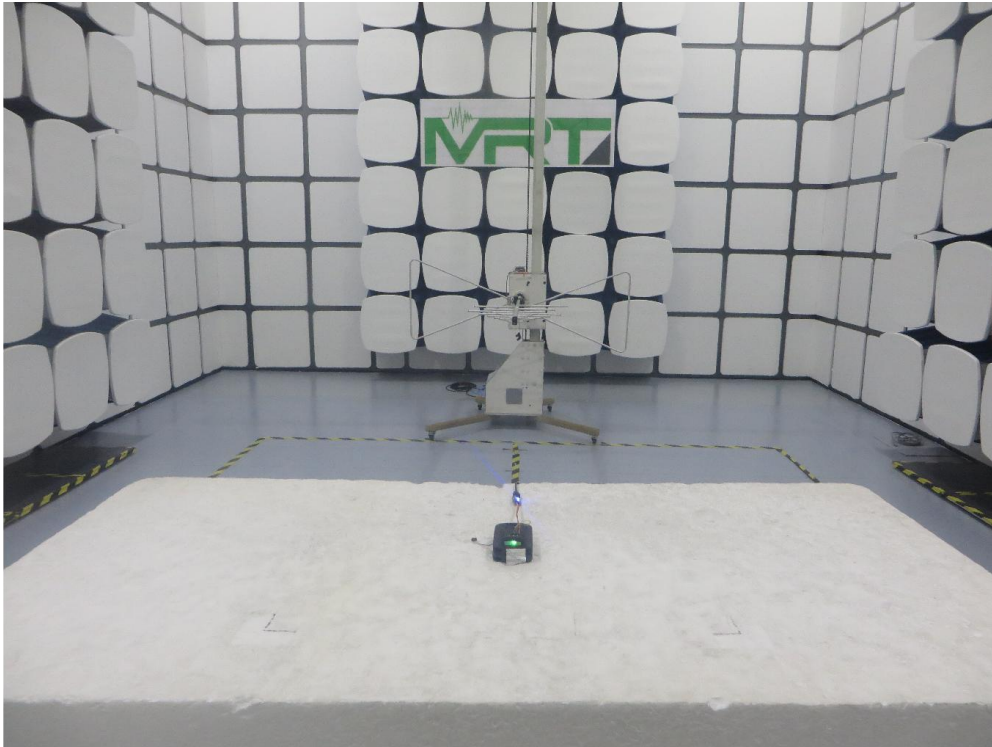

FCC Part15B Test Setup Photograph

Test Mode 1

Description: View of Conducted Emission Test Setup

Test Mode 1

Description: View of Conducted Emission Test Setup

Test Mode 1

Description: Radiated Emission Test Setup for 30 ~ 1000MHz

Test Mode 1

Description: Radiated Emission Test Setup for 1 ~ 18GHz

RF Test Setup Photograph

Description: Front View of Conducted Emission Test Setup for Power Port

Description: Back View of Conducted Emission Test Setup for Power Port

Description: Radiated Emission Test Setup for below 1GHz

Description: Radiated Emission Test Setup for above 1GHz