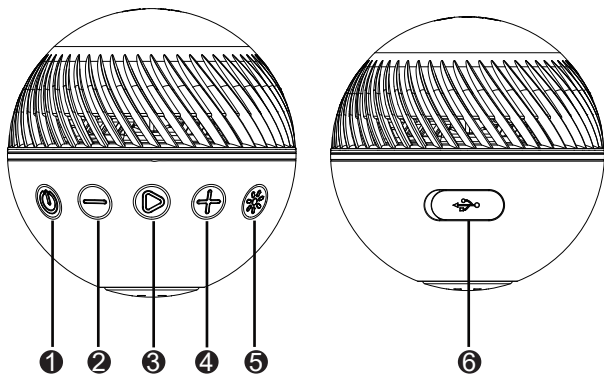

manual

Cylo

Bluetooth Speaker

Cannonball Max

Product overview

- ① Power on/off
- ② Volume down
- ③ Play/Pause
- ④ Volume up
- ⑤ Light
- ⑥ Charging port

Product specifications

Battery:3.7V --- 2200mAh