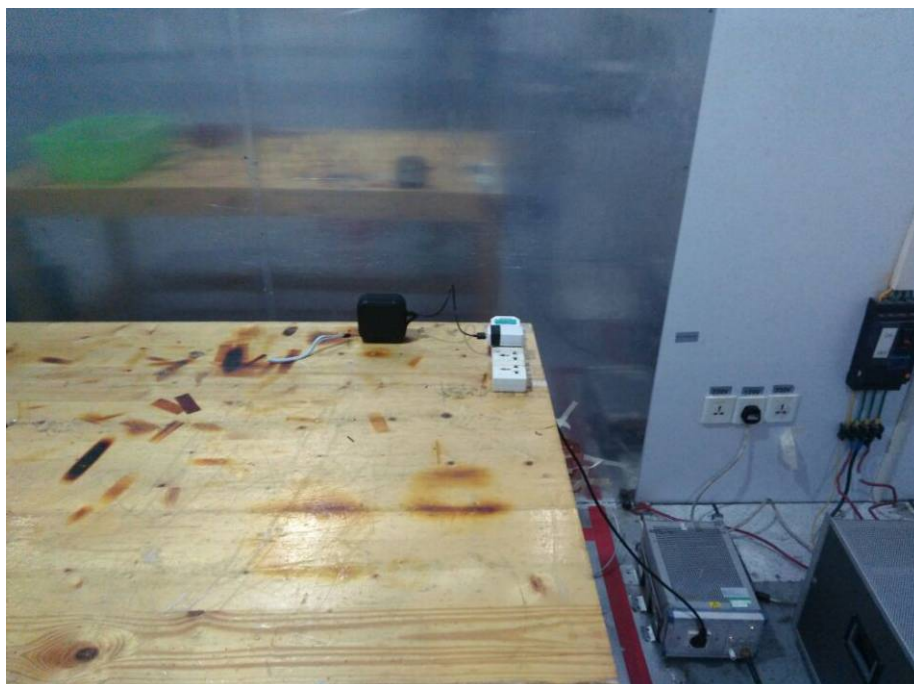

RADIO FREQUENCY

AC POWER LINE CONDUCTED EMISSION

RADIATED EMISSION TEST SETUP (30 MHz to 1 GHz) FROM 1M-HEIGHT TEST TABLE

RADIATED EMISSION TEST SETUP (ABOVE 1 GHz) FROM 1.5M-HEIGHT TEST TABLE