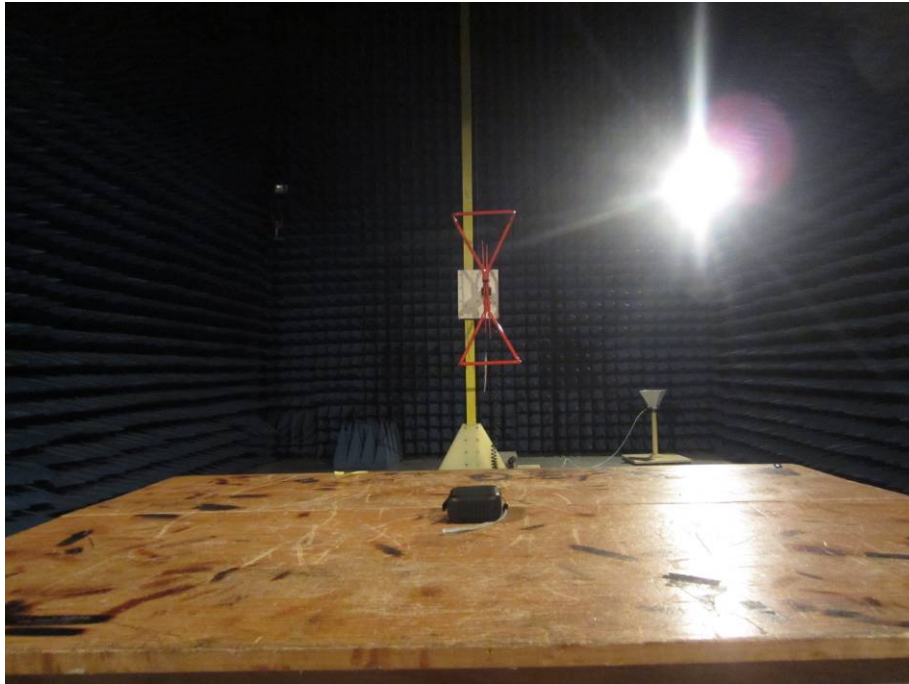

RADIO FREQUENCY

AC POWER LINE CONDUCTED EMISSION

RADIATED EMISSION TEST SETUP (30 MHz to 1 GHz) FROM 1M-HEIGHT TEST TABLE

RADIATED EMISSION TEST SETUP (ABOVE 1 GHz) FROM 1.5M-HEIGHT TEST TABLE