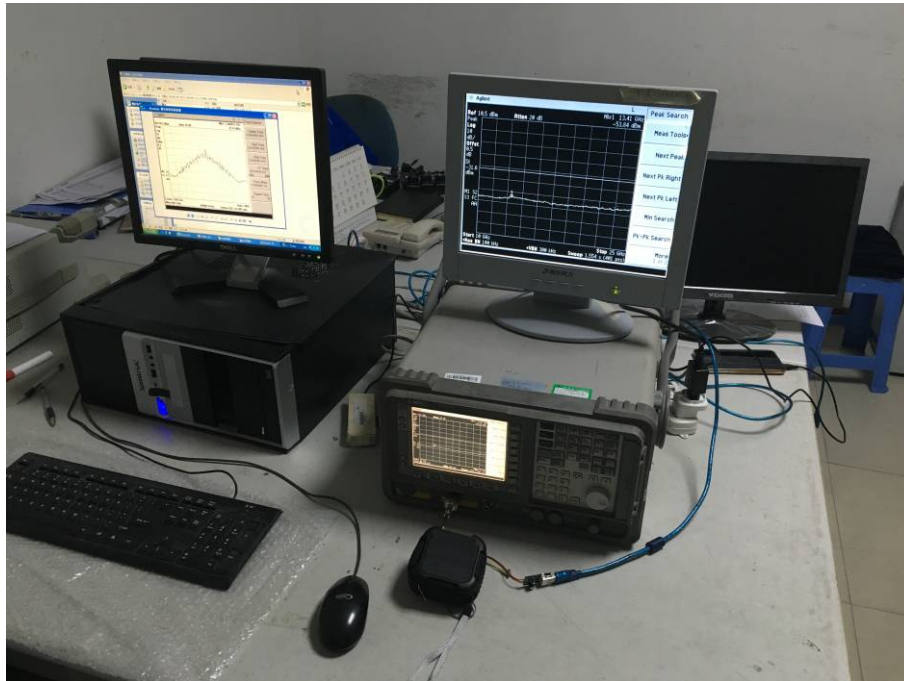

RADIO FREQUENCY

AC POWER LINE CONDUCTED EMISSION

RADIATED EMISSION TEST SETUP (30 MHz to 1 GHz) FROM 1M-HEIGHT TEST TABLE

RADIATED EMISSION TEST SETUP (ABOVE 1 GHz) FROM 1.5M-HEIGHT TEST TABLE