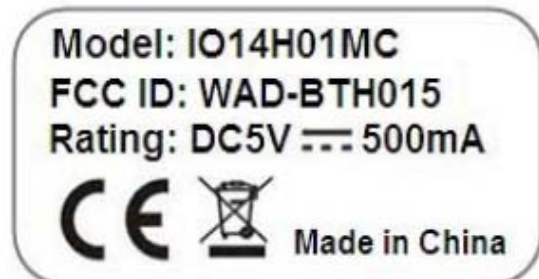

## EXHIBIT A - FCC ID LABELING AND LOCATION

---

### FCC ID Label

### FCC ID Label Location

The label shown shall be permanently affixed at a conspicuous location on the device and be readily visible to the user at the time purchase (Labeling requirements per 2.925)