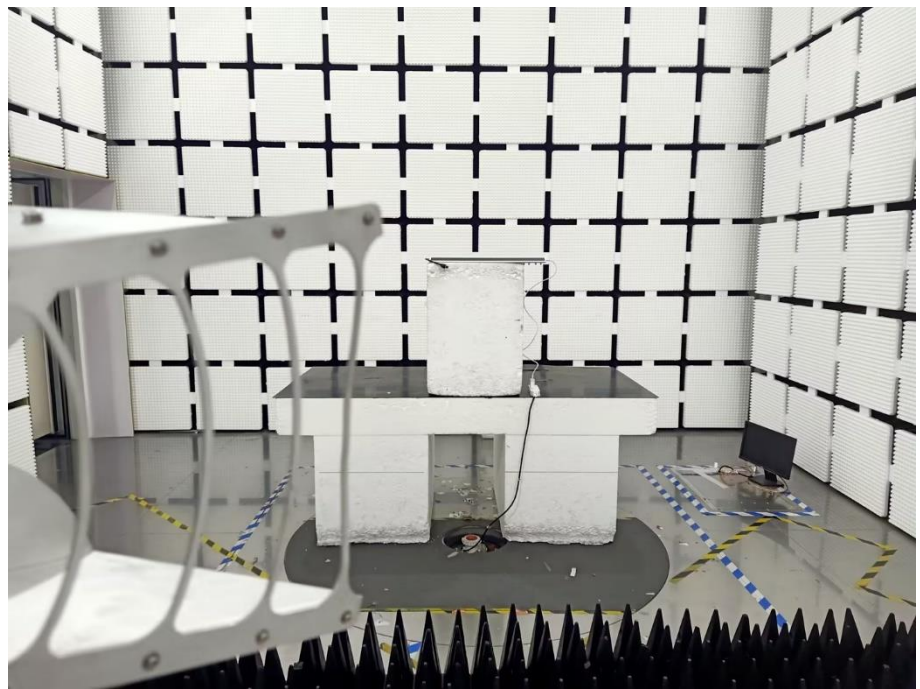

EXHIBIT 4 - TEST SETUP PHOTOGRAPHS

Conducted Emission Test Setup

Radiation Emission Test Setup (Below 30MHz)

Radiation Emission Test Setup (30MHz to 1GHz)

Radiation Emission Test Setup (1GHz to 18GHz)

**Radiation Emission Test
Setup (Above 18GHz)**