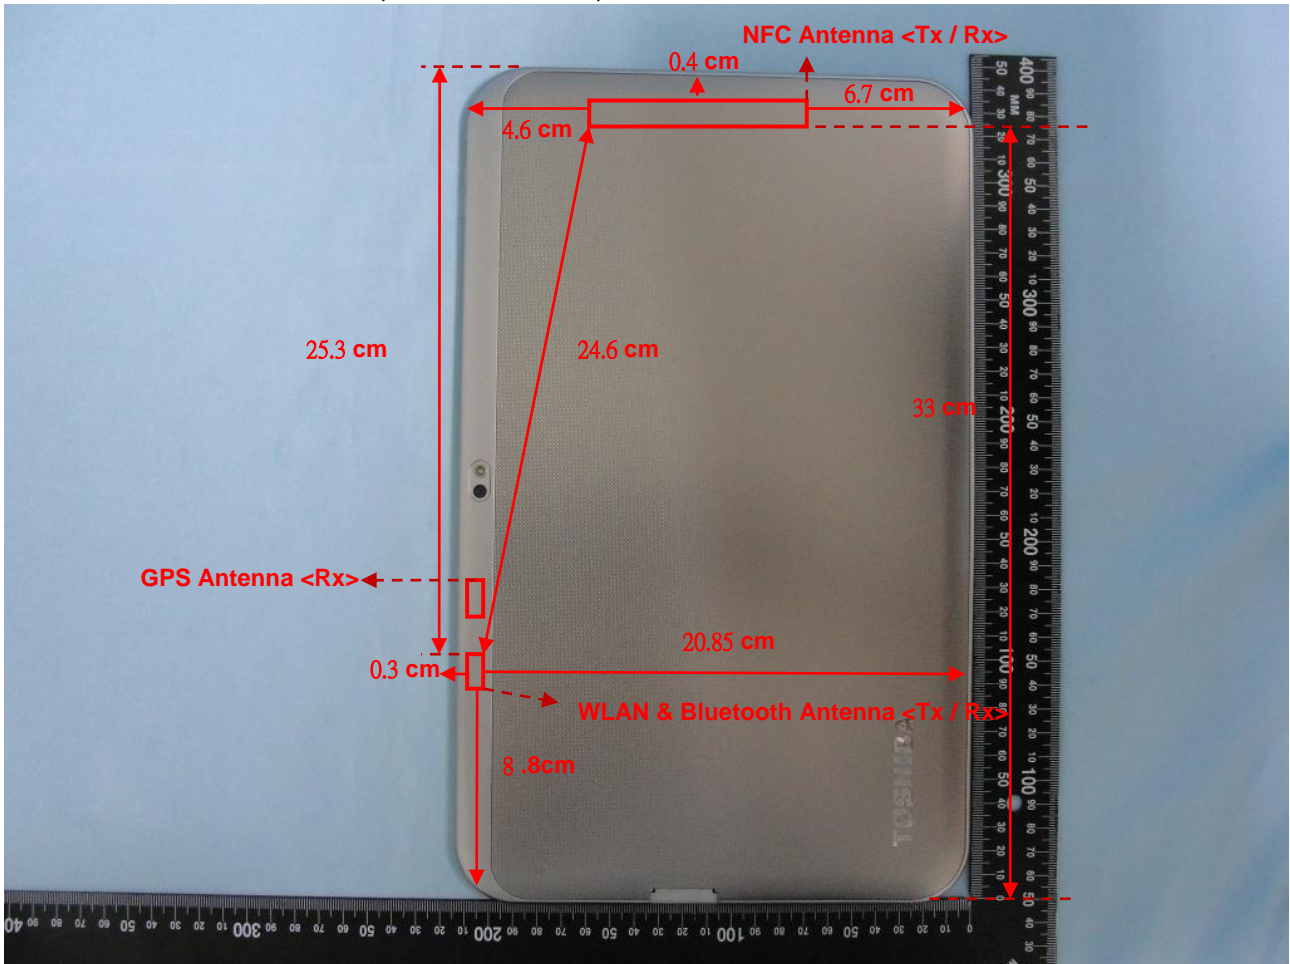

Brand Name: TOSHIBA, Excite

Model Name: TOSHIBA AT330, Excite 13 AT330, Excite 13 AT335

Antenna location	Length	Width
NFC Antenna <Tx / Rx>	10.0 cm	1.0 cm
WLAN & Bluetooth Antenna <Tx / Rx>	0.3 cm	0.15 cm
GPS Antenna <Rx>	0.3 cm	0.15 cm