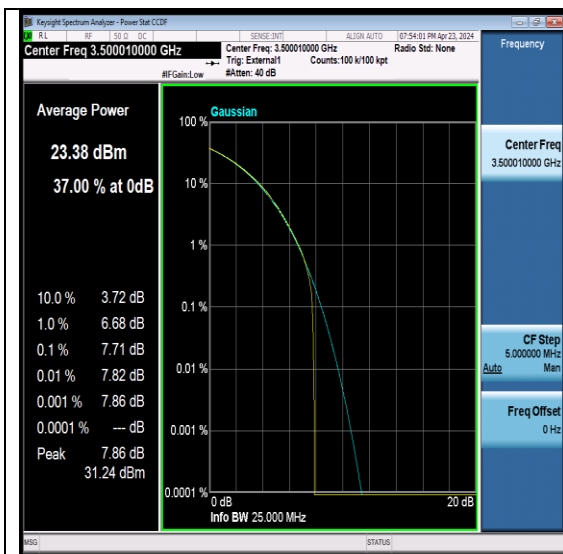

BUREAU VERITAS

Reference No.: W7L-231218W001RF11

NTNV- N78-3450-3550-PC2-30-20-M-CP-QPSK-Outer_Full-PASS