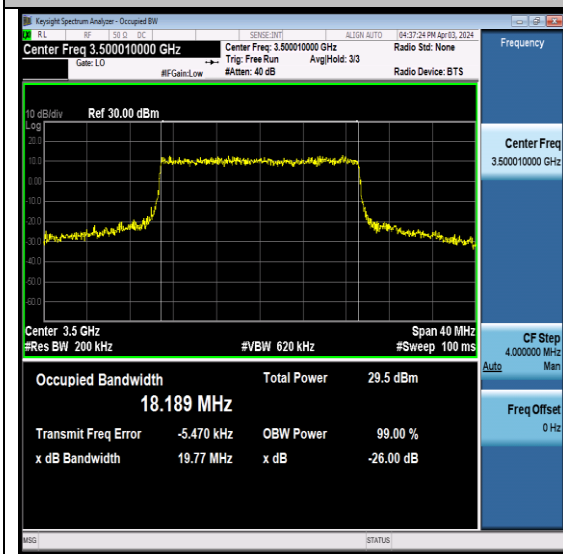

### Test Graphs-Ant7

NTNV- N78-3450-3550-PC2-30-20-M-CP-QPSK-Outer\_Full-Ant7-PASS

NTNV- N78-3450-3550-PC2-30-20-M-CP-16QAM-Outer\_Full-Ant7-PASS

NTNV- N78-3450-3550-PC2-30-20-M-CP-64QAM-Outer\_Full-Ant7-PASS