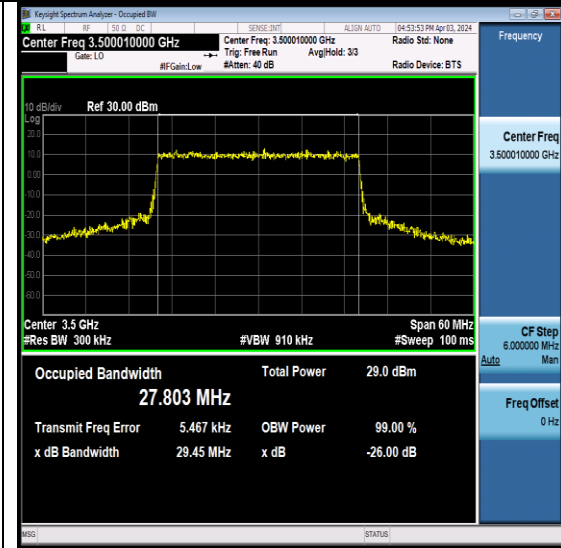

NTNV-N77-3450-3550-PC2-30-30-M-CP-16QAM-Outer\_Full-Ant1-PASS

NTNV-N77-3450-3550-PC2-30-30-M-CP-64QAM-Outer\_Full-Ant1-PASS

NTNV-N77-3450-3550-PC2-30-30-M-CP-256QAM-Outer\_Full-Ant1-PASS

BV 7Layers Communications Technology (Shenzhen) Co., Ltd