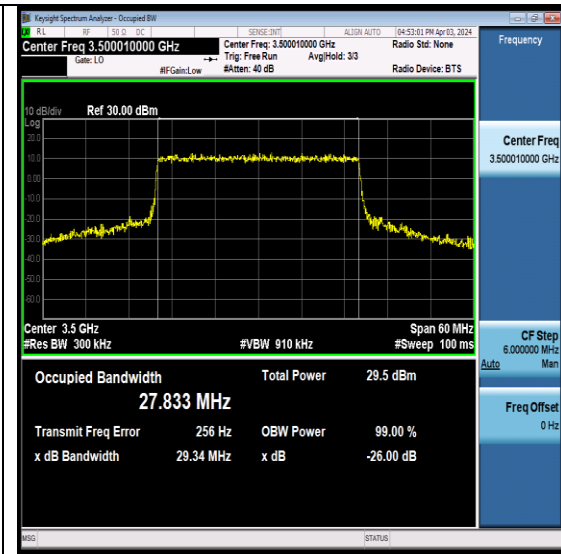

NTNV-N77-3450-3550-PC2-30-30-M-CP-16QAM-Outer\_Full-Ant1-PASS

NTNV-N77-3450-3550-PC2-30-30-M-CP-64QAM-Outer\_Full-Ant1-PASS

NTNV-N77-3450-3550-PC2-30-30-M-CP-256QAM-Outer\_Full-Ant1-PASS

BV 7Layers Communications Technology (Shenzhen) Co., Ltd