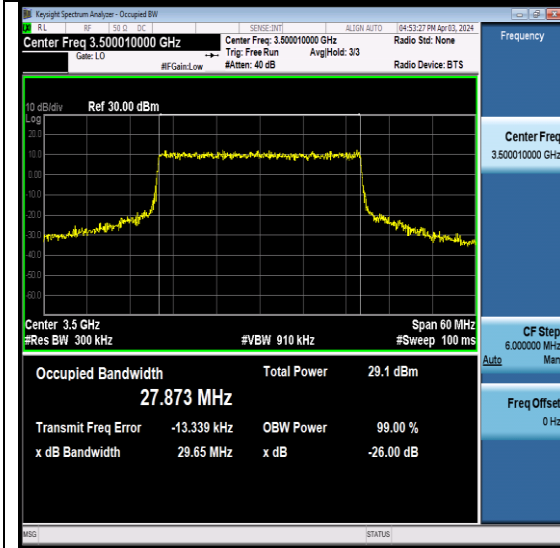

NTNV-N77-3450-3550-PC2-30-30-M-CP-16QAM-Outer\_Full-Ant1-PASS

NTNV-N77-3450-3550-PC2-30-30-M-CP-64QAM-Outer\_Full-Ant1-PASS

NTNV-N77-3450-3550-PC2-30-30-M-CP-256QAM-Outer\_Full-Ant1-PASS

BV 7Layers Communications Technology (Shenzhen) Co., Ltd