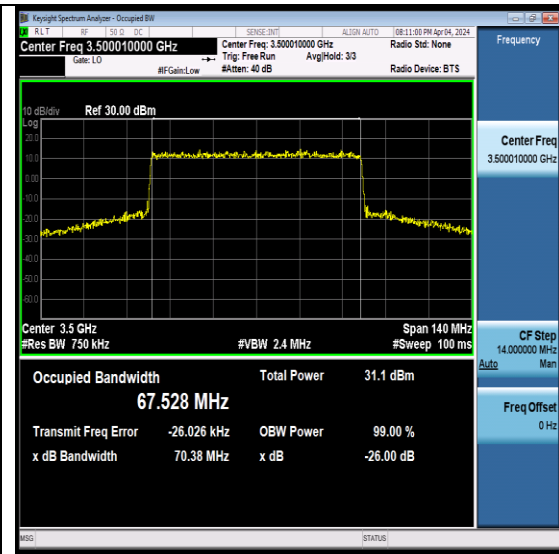

NTNV-N78-3450-3550-PC2-30-70-M-CP-16QAM-Outer\_Full-Ant7-PASS

NTNV-N78-3450-3550-PC2-30-70-M-CP-64QAM-Outer\_Full-Ant7-PASS

NTNV-N78-3450-3550-PC2-30-70-M-CP-256QAM-Outer\_Full-Ant7-PASS

BV 7Layers Communications Technology (Shenzhen) Co., Ltd