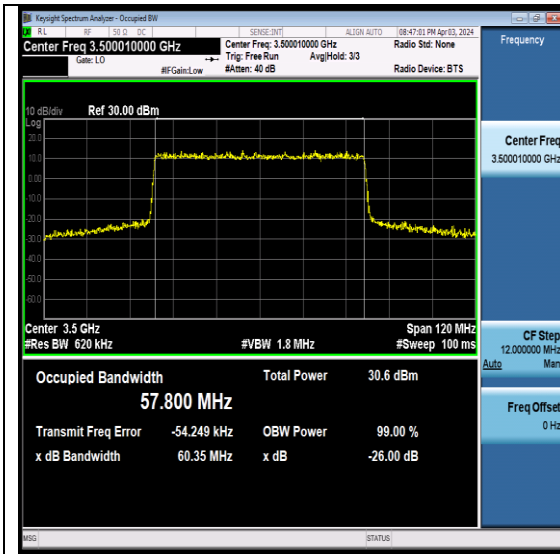

BUREAU VERITAS

Reference No.: W7L-231218W001RF11

NTNV- N78-3450-3550-PC2-30-60-M-CP-QPSK-Outer_Full-Ant7-PASS