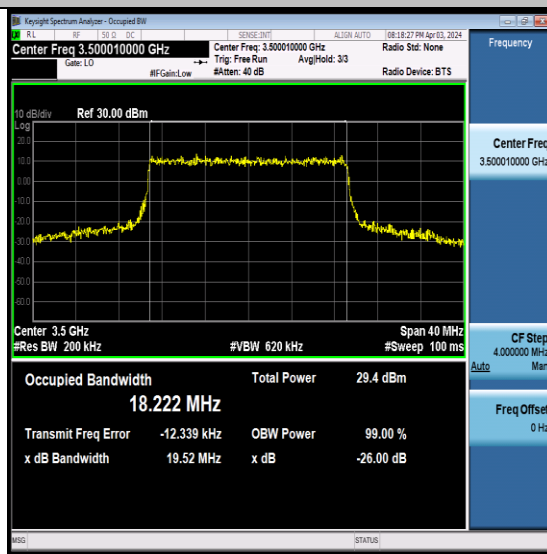

### Test Graphs-Ant7

NTNV- N78-3450-3550-PC2-30-20-M-CP-QPSK-Outer\_Full-Ant7-PASS

NTNV- N78-3450-3550-PC2-30-20-M-CP-16QAM-Outer\_Full-Ant7-PASS

NTNV- N78-3450-3550-PC2-30-20-M-CP-64QAM-Outer\_Full-Ant7-PASS