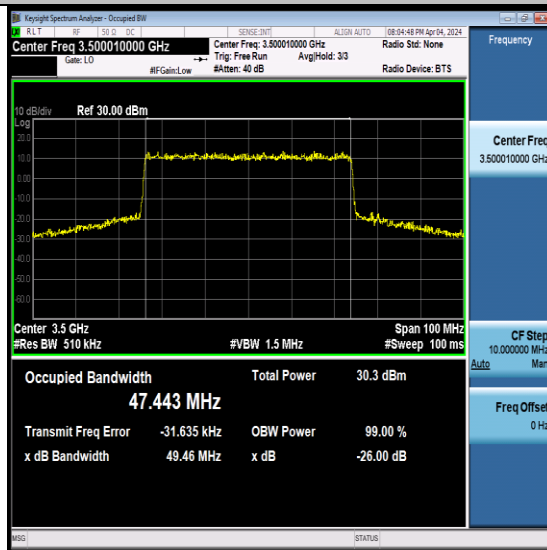

NTNV-N78-3450-3550-PC2-30-50-M-CP-16QAM-Outer\_Full-Ant7-PASS

NTNV-N78-3450-3550-PC2-30-50-M-CP-64QAM-Outer\_Full-Ant7-PASS

NTNV-N78-3450-3550-PC2-30-50-M-CP-256QAM-Outer\_Full-Ant7-PASS

BV 7Layers Communications Technology (Shenzhen) Co., Ltd