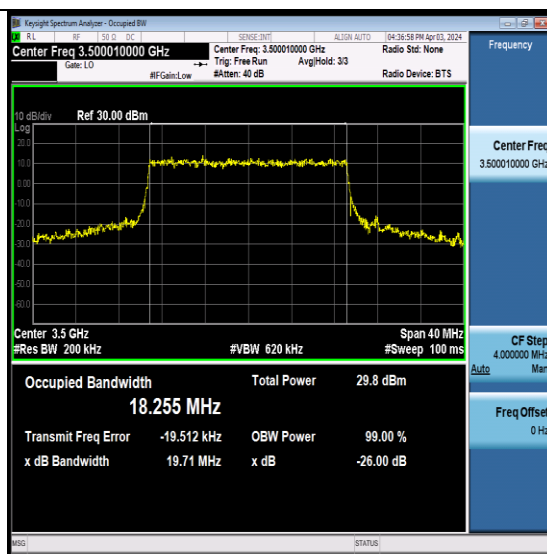

NTNV- N78-3450-3550-PC2-30-20-M-CP-16QAM-Outer_Full-Ant7-PASS