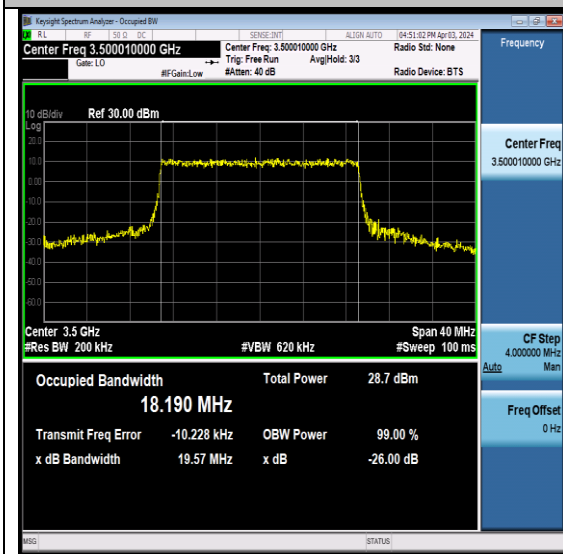

### Test Graphs-Ant1

NTNV-N77-3450-3550-PC2-30-20-M-CP-QPSK-Outer\_Full-Ant1-PASS

NTNV-N77-3450-3550-PC2-30-20-M-CP-16QAM-Outer\_Full-Ant1-PASS

NTNV-N77-3450-3550-PC2-30-20-M-CP-64QAM-Outer\_Full-Ant1-PASS