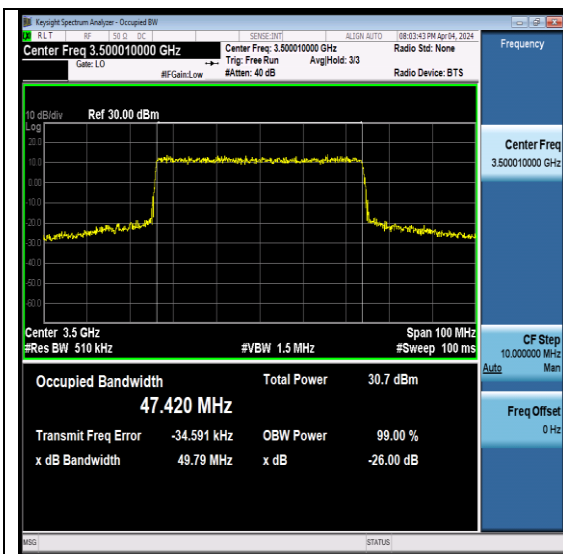

BUREAU VERITAS

Reference No.: W7L-231218W001RF11

NTNV-N78-3450-3550-PC2-30-50-M-CP-QPSK-Outer_Full-Ant7-PASS