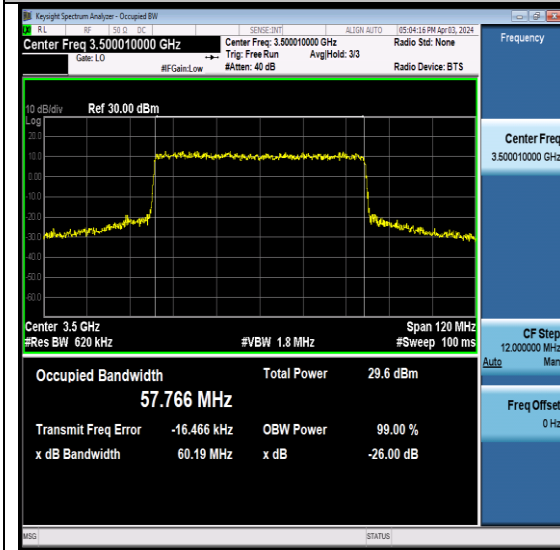

BUREAU VERITAS

Reference No.: W7L-231218W001RF11

NTNV-N77-3450-3550-PC2-30-60-M-CP-16QAM-Outer\_Full-Ant1-PASS

NTNV-N77-3450-3550-PC2-30-60-M-CP-64QAM-Outer\_Full-Ant1-PASS

NTNV-N77-3450-3550-PC2-30-60-M-CP-256QAM-Outer\_Full-Ant1-PASS