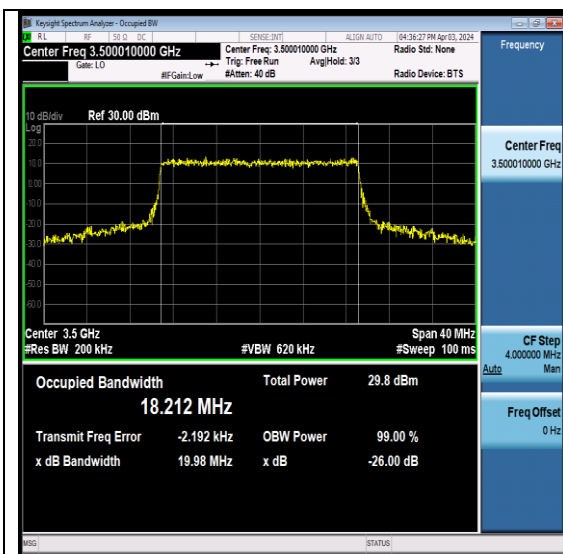

BUREAU VERITAS

Reference No.: W7L-231218W001RF11

Test Graphs-Ant7

NTNV- N78-3450-3550-PC2-30-20-M-CP-QPSK-Outer_Full-Ant7-PASS