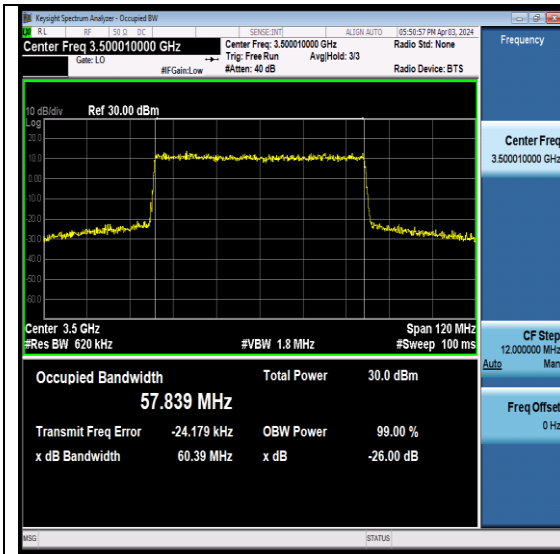

BUREAU VERITAS

Reference No.: W7L-231218W001RF11

NTNV-N77-3450-3550-PC2-30-60-M-CP-16QAM-Outer_Full-Ant1-PASS