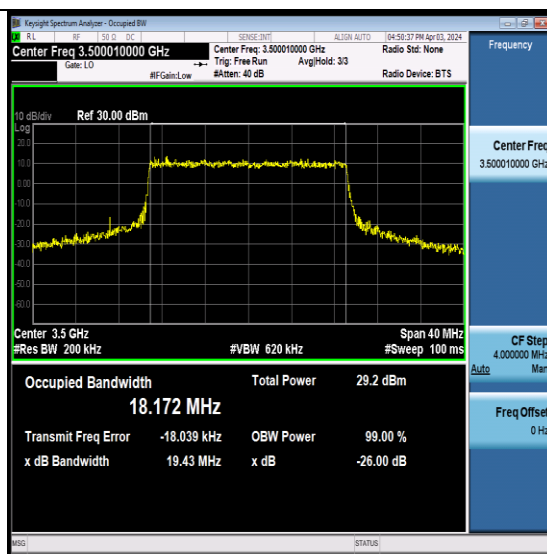

NTNV-N77-3450-3550-PC2-30-20-M-CP-16QAM-Outer_Full-Ant1-PASS