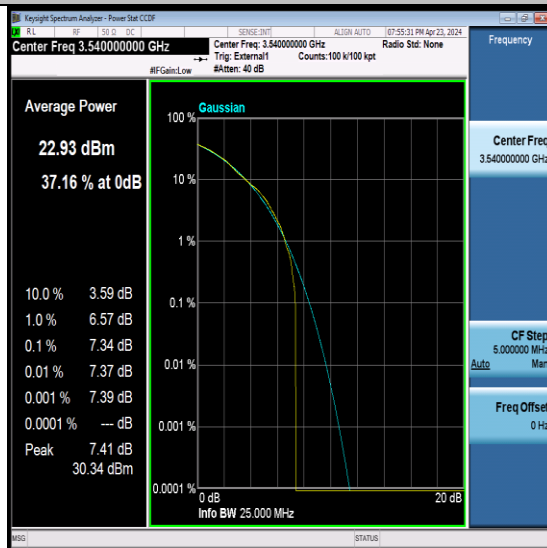

NTNV- N78-3450-3550-PC2-30-20-H-CP-QPSK-Edge_1RB_Left-PASS

BV 7Layers Communications Technology (Shenzhen) Co., Ltd

Room B37, Warehouse A5, No.3 Chiwan 4th Road, Zhaoshang Street, Nanshan District Shenzhen, Guangdong, People's Republic of China

Tel: +86 755 8869 6566

Fax: +86 755 8869 6577

Email: customerservice.sw@bureauveritas.com