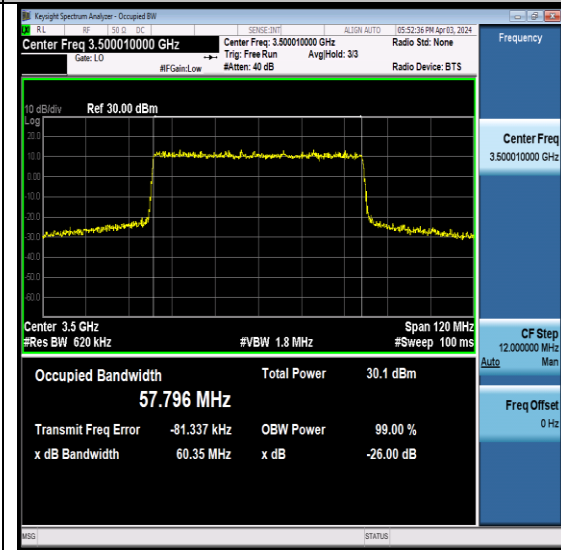

BUREAU VERITAS

Reference No.: W7L-231218W001RF11

NTNV-N77-3450-3550-PC2-30-60-M-CP-16QAM-Outer\_Full-Ant1-PASS

NTNV-N77-3450-3550-PC2-30-60-M-CP-64QAM-Outer\_Full-Ant1-PASS

NTNV-N77-3450-3550-PC2-30-60-M-CP-256QAM-Outer\_Full-Ant1-PASS