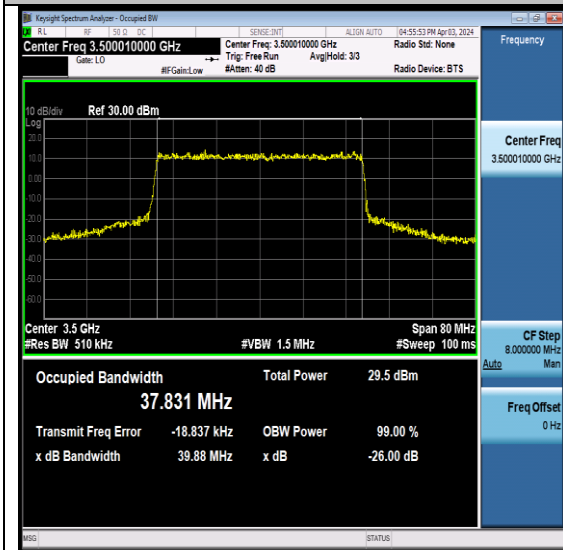

NTNV-N77-3450-3550-PC2-30-40-M-CP-QPSK-Outer\_Full-Ant1-PASS

NTNV-N77-3450-3550-PC2-30-40-M-CP-16QAM-Outer\_Full-Ant1-PASS

NTNV-N77-3450-3550-PC2-30-40-M-CP-64QAM-Outer\_Full-Ant1-PASS

NTNV-N77-3450-3550-PC2-30-40-M-CP-256QAM-Outer\_Full-Ant1-PASS