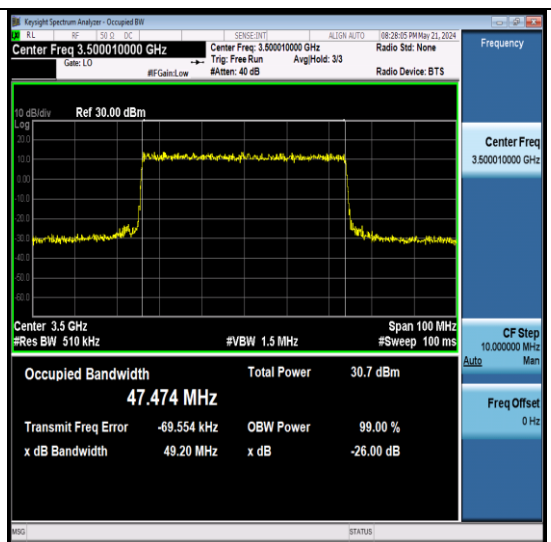

NTNV-N78-3450-3550-PC2-30-50-M-CP-16QAM-Outer_Full-Ant1-PASS