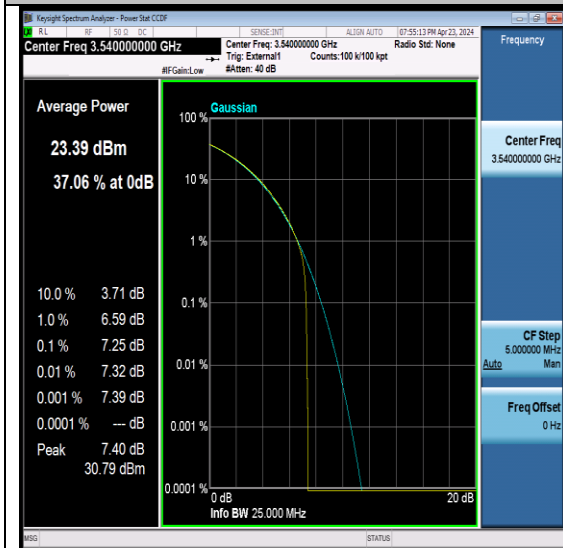

NTNV- N78-3450-3550-PC2-30-20-H-CP-QPSK-Outer_Full-PASS