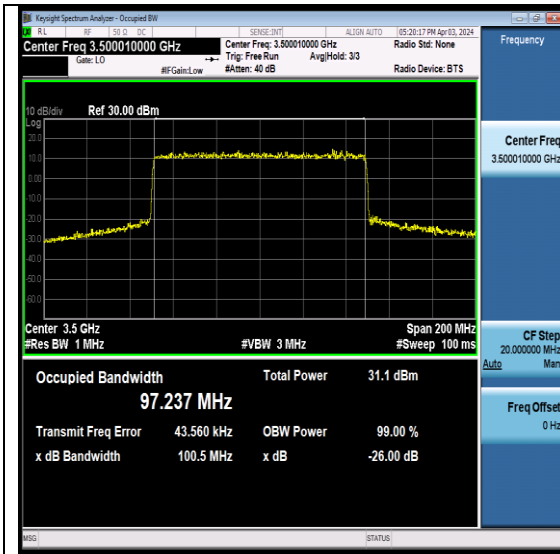

BUREAU VERITAS

Reference No.: W7L-231218W001RF11

NTVN- N78-3450-3550-PC2-30-100-M-CP-QPSK-Outer_Full-Ant7-PASS