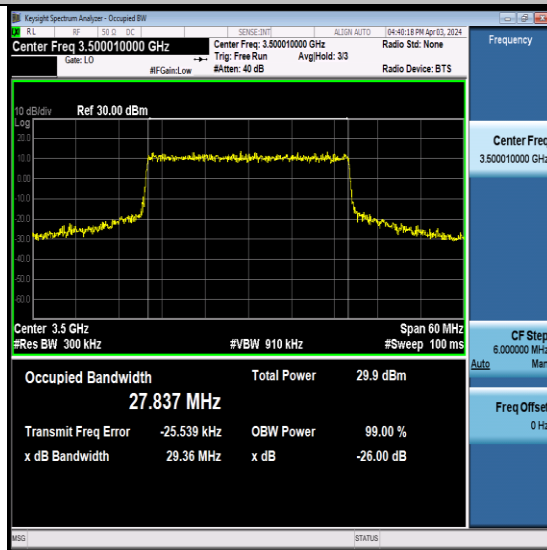

NTNV- N78-3450-3550-PC2-30-30-M-CP-16QAM-Outer\_Full-Ant7-PASS

NTNV- N78-3450-3550-PC2-30-30-M-CP-64QAM-Outer\_Full-Ant7-PASS

NTNV- N78-3450-3550-PC2-30-30-M-CP-256QAM-Outer\_Full-Ant7-PASS

BV 7Layers Communications Technology (Shenzhen) Co., Ltd