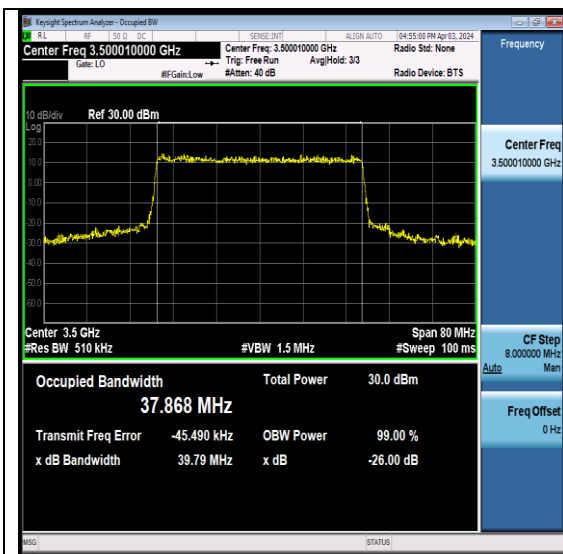

NTNV-N77-3450-3550-PC2-30-40-M-CP-QPSK-Outer_Full-Ant1-PASS