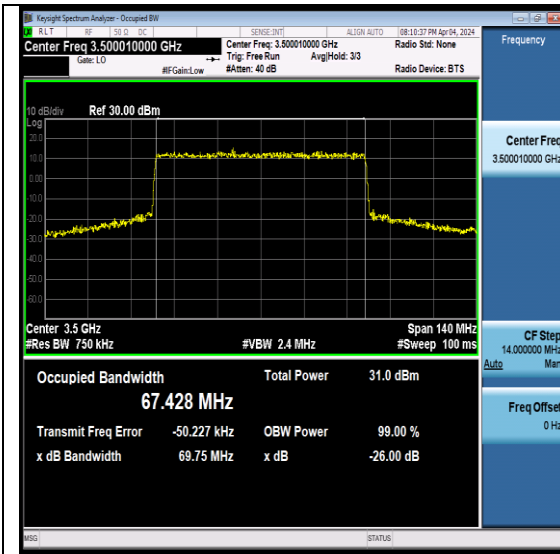

BUREAU VERITAS

Reference No.: W7L-231218W001RF11

NTNV-N78-3450-3550-PC2-30-70-M-CP-QPSK-Outer_Full-Ant7-PASS