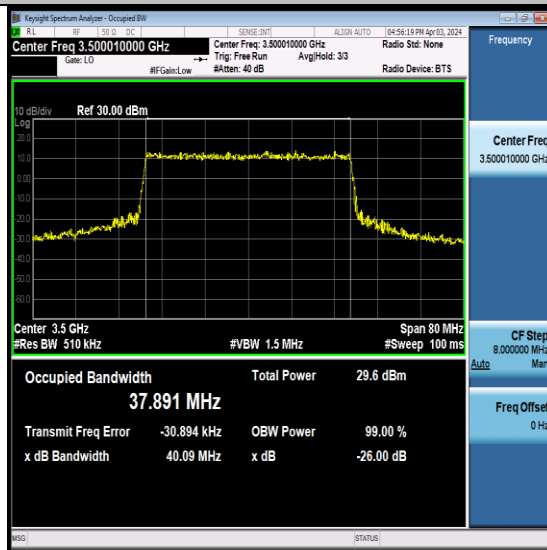

NTNV-N77-3450-3550-PC2-30-40-M-CP-QPSK-Outer\_Full-Ant1-PASS

NTNV-N77-3450-3550-PC2-30-40-M-CP-16QAM-Outer\_Full-Ant1-PASS

NTNV-N77-3450-3550-PC2-30-40-M-CP-64QAM-Outer\_Full-Ant1-PASS

NTNV-N77-3450-3550-PC2-30-40-M-CP-256QAM-Outer\_Full-Ant1-PASS