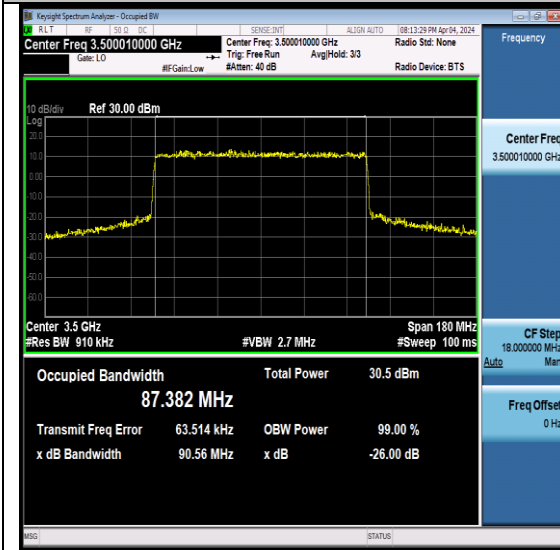

NTVN-N78-3450-3550-PC2-30-90-M-CP-64QAM-Outer_Full-Ant7-PASS