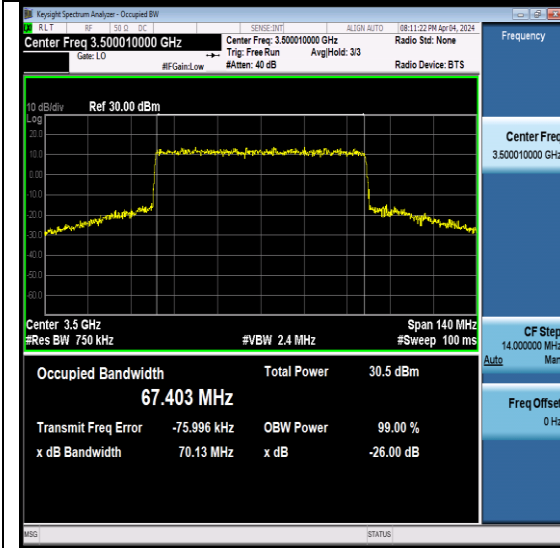

NTNV-N78-3450-3550-PC2-30-70-M-CP-64QAM-Outer_Full-Ant7-PASS