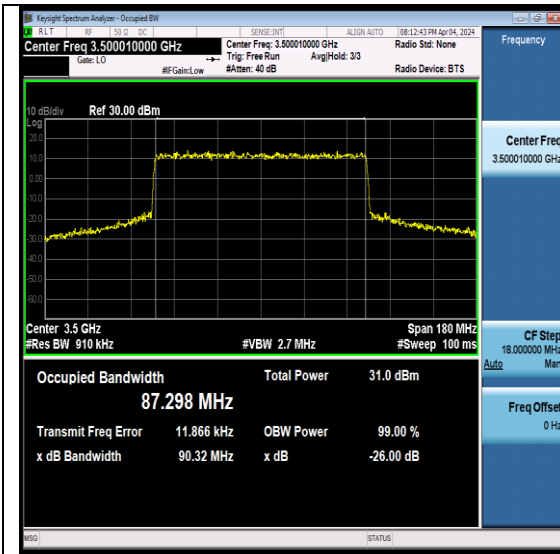

BUREAU VERITAS

Reference No.: W7L-231218W001RF11

NTVN-N78-3450-3550-PC2-30-90-M-CP-QPSK-Outer_Full-Ant7-PASS