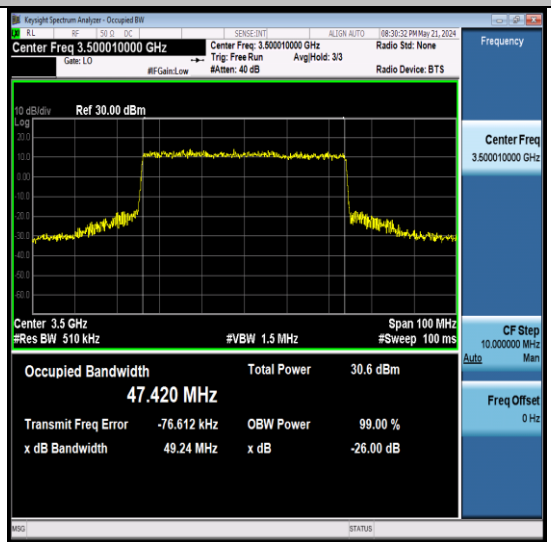

NTNV-N78-3450-3550-PC2-30-50-M-CP-256QAM-Outer_Full-Ant1-PASS