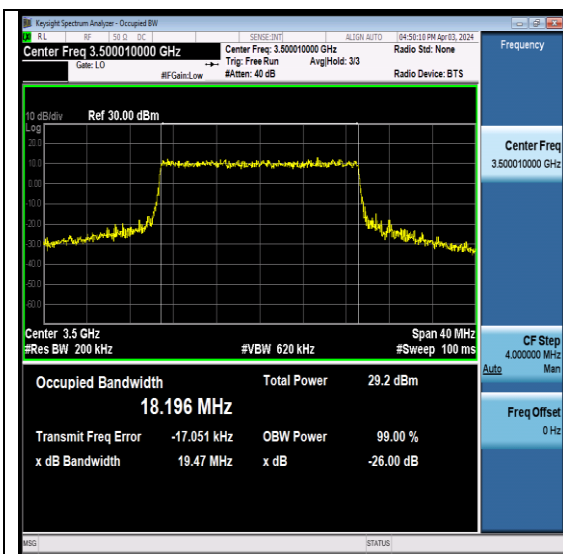

### Test Graphs-Ant1

NTNV-N77-3450-3550-PC2-30-20-M-CP-QPSK-Outer\_Full-Ant1-PASS

NTNV-N77-3450-3550-PC2-30-20-M-CP-16QAM-Outer\_Full-Ant1-PASS

NTNV-N77-3450-3550-PC2-30-20-M-CP-64QAM-Outer\_Full-Ant1-PASS