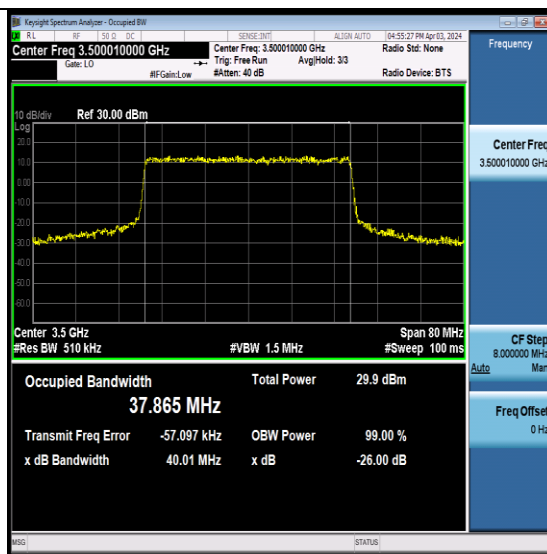

NTNV-N77-3450-3550-PC2-30-40-M-CP-QPSK-Outer\_Full-Ant1-PASS

NTNV-N77-3450-3550-PC2-30-40-M-CP-16QAM-Outer\_Full-Ant1-PASS

NTNV-N77-3450-3550-PC2-30-40-M-CP-64QAM-Outer\_Full-Ant1-PASS

NTNV-N77-3450-3550-PC2-30-40-M-CP-256QAM-Outer\_Full-Ant1-PASS