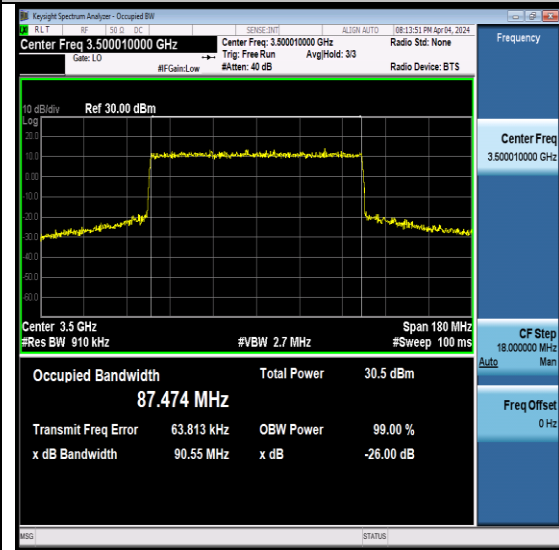

NTVN-N78-3450-3550-PC2-30-90-M-CP-256QAM-Outer_Full-Ant7-PASS

BV 7Layers Communications Technology (Shenzhen) Co., Ltd

Room B37, Warehouse A5, No.3 Chiwan 4th Road, Zhaoshang Street, Nanshan District Shenzhen, Guangdong, People's Republic of China

Tel: +86 755 8869 6566

Fax: +86 755 8869 6577

Email: customerservice.sw@bureauveritas.com