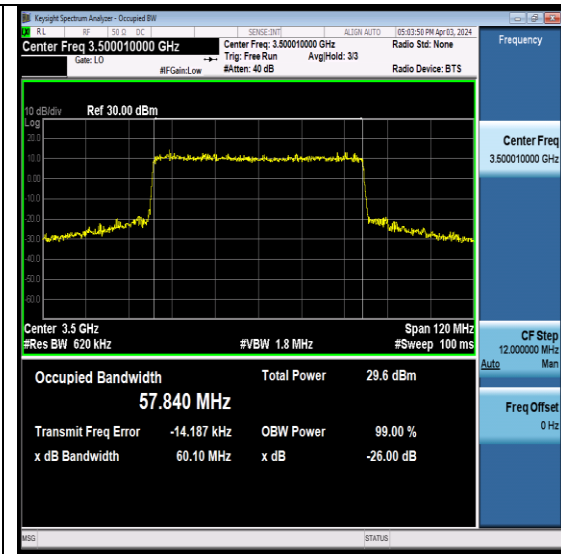

NTNV-N77-3450-3550-PC2-30-60-M-CP-64QAM-Outer_Full-Ant1-PASS