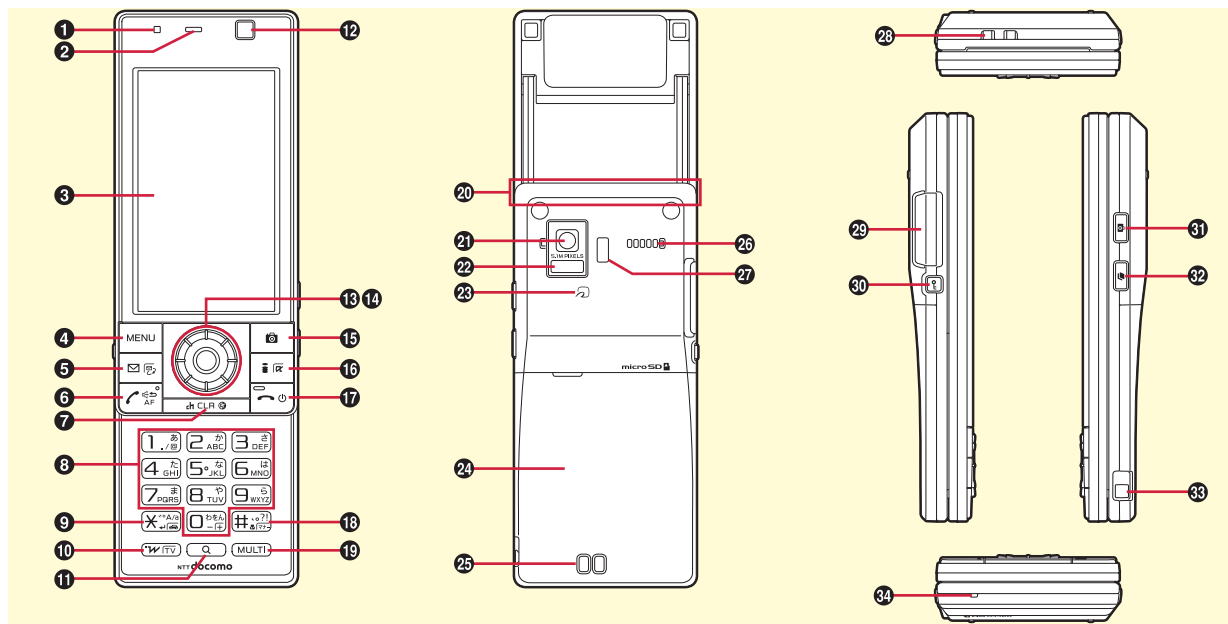

## Kid-safe mode

40

You can restrict usable functions, so you can let your child use FOMA terminal without anxiety.

# Part names and functions

Part names of F-04C and major functions assigned to each part are as follows.

**1** Light sensor

Do not cover the sensor with your hand or a sticker.

**2** Earpiece

**3** Display (Touch panel) → P20