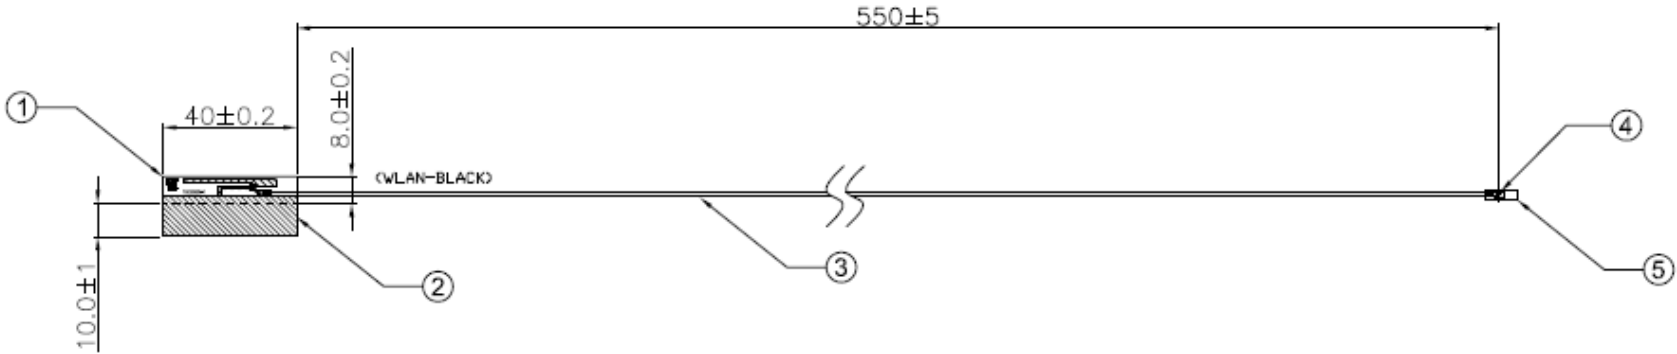

Antenna Spec

Main WLAN