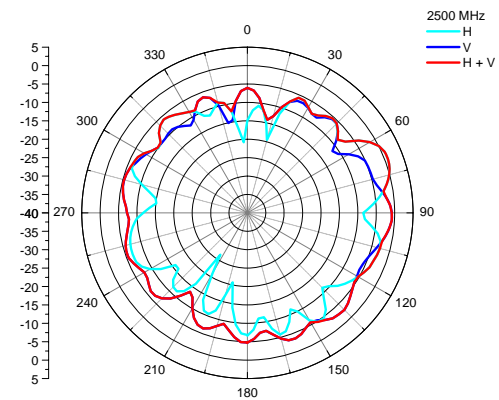

JAN Antenna Test Report

Patty Lin

Project Management

2007/10/29

Desktop Photo

Antenna Assembly Spec

1A Antenna Part Number	1B Manufacture	1C Antenna Type	1D Cable Assembly Part Number and Information	1E *Peak Gain W/ Cable loss (dBi)	1F Peak Gain w/o Cable Loss (dBi)	1G VSWR	1H Cable Loss (dBi)
(P/N:1909966-1) Main Antenna	Tyco Holding(Berm uda) VII Ltd.	PIFA	(P/N: U.FL-2LP- XXX) 50 ohm Coaxial. length: 64.0cm diameter: 1.13mm Connector: I.P.X	2400-2500MHz 2.99 dBi (peak)	2400-2500MHz 4.64 dBi (peak)	2400-2500MHz 2.0 max	2400-2500MHz 1.65dBi (peak)
				5150-5350MHz 0.11 dBi (peak)	5150-5350MHz 2.86 dBi (peak)	5150-5350MHz 2.0 max	5150-5350MHz 2.75 dBi (peak)
				5470-5725MHz -0.12 dBi (peak)	5470-5725MHz 2.90 dBi (peak)	5470-5725MHz 2.0 max	5470-5725MHz 3.02 dBi (peak)
				5725-5850MHz -0.20 dBi (peak)	5725-5850MHz 2.82 dBi (peak)	5725-5850MHz 2.0 max	5725-5850MHz 3.02 dBi (peak)
(P/N:1909967-1) Aux antenna	Tyco Holding(Berm uda) VII Ltd.	PIFA	(P/N: U.FL-2LP- XXX) 50 ohm Coaxial. length:59.0 cm diameter: 1.13mm Connector: I.P.X	2400-2500MHz 1.04 dBi (peak)	2400-2500MHz 3.05 dBi (peak)	2400-2500MHz 2.0 max	2400-2500MHz 2.01 dBi (peak)
				5150-5350MHz 1.71 dBi (peak)	5150-5350MHz 5.06 dBi (peak)	5150-5350MHz 2.0 max	5150-5350MHz 3.35 dBi (peak)
				5470-5725MHz 0.87 dBi (peak)	5470-5725MHz 4.55 dBi (peak)	5470-5725MHz 2.0 max	5470-5725MHz 3.68 dBi (peak)
				5725-5850MHz -0.37 dBi (peak)	5725-5850MHz 3.31 dBi (peak)	5725-5850MHz 2.0 max	5725-5850MHz 3.68 dBi (peak)

Antenna Spec

Main WLAN

Aux WLAN

Antenna Photo

MAIN ANTENNA

AUX ANTENNA

MAIN WLAN ANTENNA

Radiation Pattern(2.4-2.5GHz)

MAIN WLAN ANTENNA

Radiation Pattern(4.9-5.35GHz)

MAIN WLAN ANTENNA

Radiation Pattern(5.47-5.85GHz)

AUX WLAN ANTENNA

Radiation Pattern(2.4-2.5GHz)

AUX WLAN ANTENNA

Radiation Pattern(4.9-5.35GHz)

AUX WLAN ANTENNA

Radiation Pattern(5.47-5.85GHz)