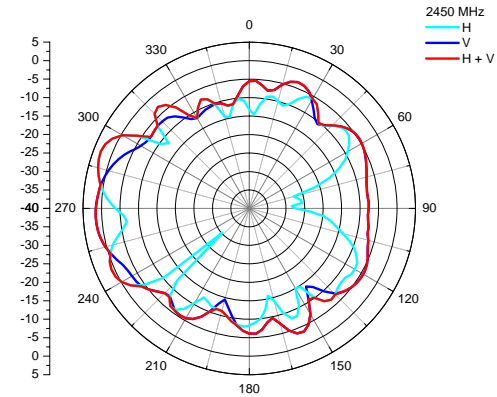

Antenna Spec

Main WLAN

Aux WLAN

Antenna Photo

MAIN ANTENNA

AUX ANTENNA

MAIN WLAN ANTENNA

Radiation Pattern(2.4-2.5GHz)

MAIN WLAN ANTENNA

Radiation Pattern(4.9-5.35GHz)

MAIN WLAN ANTENNA

Radiation Pattern(5.47-5.85GHz)

AUX WLAN ANTENNA

Radiation Pattern(2.4-2.5GHz)

AUX WLAN ANTENNA

Radiation Pattern(4.9-5.35GHz)

AUX WLAN ANTENNA

Radiation Pattern(5.47-5.85GHz)