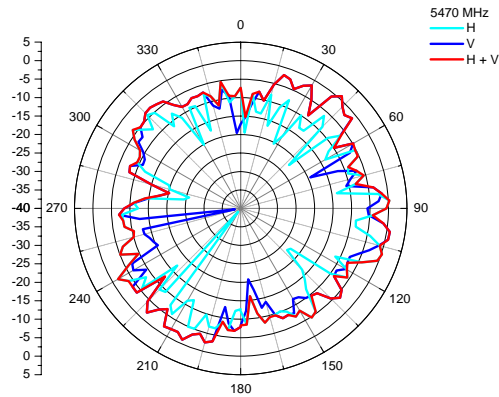

JAN Antenna Test Report

Patty Lin

Project Management

2007/10/29

Desktop Photo

Antenna Assembly Spec

1A Antenna Part Number	1B Manufacture	1C Antenna Type	1D Cable Assembly Part Number and Information	1E *Peak Gain W/ Cable loss (dBi)	1F Peak Gain w/o Cable Loss (dBi)	1G VSWR	1H Cable Loss (dBi)
(P/N:1909966-1) Main Antenna	Tyco Holding(Berm uda) VII Ltd.	PIFA	(P/N: U.FL-2LP- XXX) 50 ohm Coaxial. length: 64.0cm diameter: 1.13mm Connector: I.P.X	2400-2500MHz 2.99 dBi (peak)	2400-2500MHz 4.64 dBi (peak)	2400-2500MHz 2.0 max	2400-2500MHz 1.65dBi (peak)
				5150-5350MHz 0.11 dBi (peak)	5150-5350MHz 2.86 dBi (peak)	5150-5350MHz 2.0 max	5150-5350MHz 2.75 dBi (peak)
				5470-5725MHz -0.12 dBi (peak)	5470-5725MHz 2.90 dBi (peak)	5470-5725MHz 2.0 max	5470-5725MHz 3.02 dBi (peak)
				5725-5850MHz -0.20 dBi (peak)	5725-5850MHz 2.82 dBi (peak)	5725-5850MHz 2.0 max	5725-5850MHz 3.02 dBi (peak)
(P/N:1909967-1) Aux antenna	Tyco Holding(Berm uda) VII Ltd.	PIFA	(P/N: U.FL-2LP- XXX) 50 ohm Coaxial. length:59.0 cm diameter: 1.13mm Connector: I.P.X	2400-2500MHz 1.04 dBi (peak)	2400-2500MHz 3.05 dBi (peak)	2400-2500MHz 2.0 max	2400-2500MHz 2.01 dBi (peak)
				5150-5350MHz 1.71 dBi (peak)	5150-5350MHz 5.06 dBi (peak)	5150-5350MHz 2.0 max	5150-5350MHz 3.35 dBi (peak)
				5470-5725MHz 0.87 dBi (peak)	5470-5725MHz 4.55 dBi (peak)	5470-5725MHz 2.0 max	5470-5725MHz 3.68 dBi (peak)
				5725-5850MHz -0.37 dBi (peak)	5725-5850MHz 3.31 dBi (peak)	5725-5850MHz 2.0 max	5725-5850MHz 3.68 dBi (peak)

Antenna Spec

Main WLAN

Aux WLAN

Antenna Photo

MAIN ANTENNA

AUX ANTENNA

MAIN WLAN ANTENNA

Radiation Pattern(2.4-2.5GHz)

MAIN WLAN ANTENNA

Radiation Pattern(4.9-5.35GHz)

MAIN WLAN ANTENNA

Radiation Pattern(5.47-5.85GHz)

AUX WLAN ANTENNA

Radiation Pattern(2.4-2.5GHz)

AUX WLAN ANTENNA

Radiation Pattern(4.9-5.35GHz)

AUX WLAN ANTENNA

Radiation Pattern(5.47-5.85GHz)