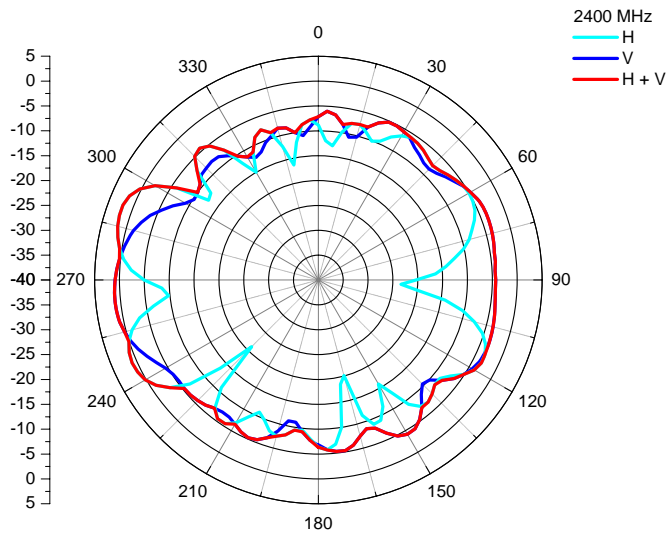

Antenna Spec

Main WLAN

Aux WLAN

Antenna Photo

MAIN ANTENNA

AUX ANTENNA

MAIN WLAN ANTENNA

Radiation Pattern(2.4-2.5GHz)

MAIN WLAN ANTENNA

Radiation Pattern(4.9-5.35GHz)

MAIN WLAN ANTENNA

Radiation Pattern(5.47-5.85GHz)

AUX WLAN ANTENNA

Radiation Pattern(2.4-2.5GHz)

AUX WLAN ANTENNA

Radiation Pattern(4.9-5.35GHz)

AUX WLAN ANTENNA

Radiation Pattern(5.47-5.85GHz)