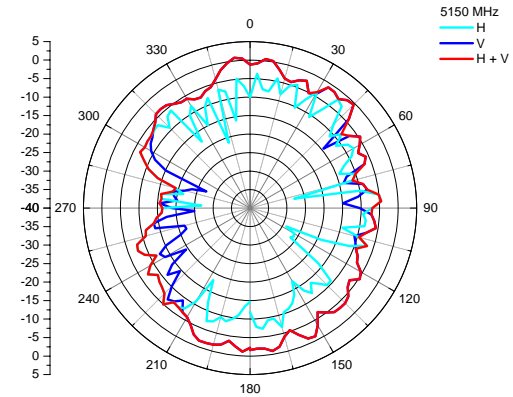

JAN Antenna Test Report

Patty Lin

Project Management

2007/10/29

Desktop Photo

Antenna Assembly Spec

1A Antenna Part Number	1B Manufacture	1C Antenna Type	1D Cable Assembly Part Number and Information	1E *Peak Gain W/ Cable loss (dBi)	1F Peak Gain w/o Cable Loss (dBi)	1G VSWR	1H Cable Loss (dBi)
(P/N:1909966-1) Main Antenna	Tyco Holding(Berm uda) VII Ltd.	PIFA	(P/N: U.FL-2LP- XXX) 50 ohm Coaxial. length: 64.0cm diameter: 1.13mm Connector: I.P.X	2400-2500MHz 2.99 dBi (peak)	2400-2500MHz 4.64 dBi (peak)	2400-2500MHz 2.0 max	2400-2500MHz 1.65dBi (peak)
				5150-5350MHz 0.11 dBi (peak)	5150-5350MHz 2.86 dBi (peak)	5150-5350MHz 2.0 max	5150-5350MHz 2.75 dBi (peak)
				5470-5725MHz -0.12 dBi (peak)	5470-5725MHz 2.90 dBi (peak)	5470-5725MHz 2.0 max	5470-5725MHz 3.02 dBi (peak)
				5725-5850MHz -0.20 dBi (peak)	5725-5850MHz 2.82 dBi (peak)	5725-5850MHz 2.0 max	5725-5850MHz 3.02 dBi (peak)
(P/N:1909967-1) Aux antenna	Tyco Holding(Berm uda) VII Ltd.	PIFA	(P/N: U.FL-2LP- XXX) 50 ohm Coaxial. length:59.0 cm diameter: 1.13mm Connector: I.P.X	2400-2500MHz 1.04 dBi (peak)	2400-2500MHz 3.05 dBi (peak)	2400-2500MHz 2.0 max	2400-2500MHz 2.01 dBi (peak)
				5150-5350MHz 1.71 dBi (peak)	5150-5350MHz 5.06 dBi (peak)	5150-5350MHz 2.0 max	5150-5350MHz 3.35 dBi (peak)
				5470-5725MHz 0.87 dBi (peak)	5470-5725MHz 4.55 dBi (peak)	5470-5725MHz 2.0 max	5470-5725MHz 3.68 dBi (peak)
				5725-5850MHz -0.37 dBi (peak)	5725-5850MHz 3.31 dBi (peak)	5725-5850MHz 2.0 max	5725-5850MHz 3.68 dBi (peak)

Antenna Spec

Main WLAN

Aux WLAN

Antenna Photo

MAIN ANTENNA

AUX ANTENNA

MAIN WLAN ANTENNA

Radiation Pattern(2.4-2.5GHz)

MAIN WLAN ANTENNA

Radiation Pattern(4.9-5.35GHz)

MAIN WLAN ANTENNA

Radiation Pattern(5.47-5.85GHz)

AUX WLAN ANTENNA

Radiation Pattern(2.4-2.5GHz)

AUX WLAN ANTENNA

Radiation Pattern(4.9-5.35GHz)

AUX WLAN ANTENNA

Radiation Pattern(5.47-5.85GHz)