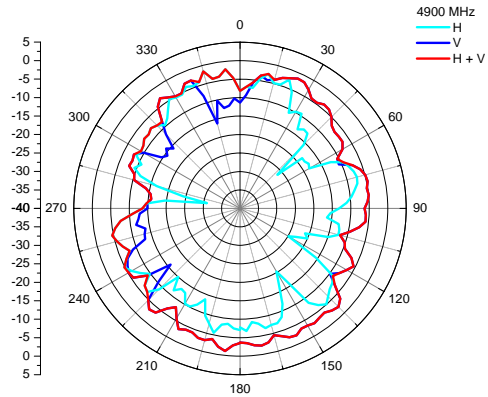

Antenna Spec

Main WLAN

Aux WLAN

Antenna Photo

MAIN ANTENNA

AUX ANTENNA

MAIN WLAN ANTENNA

Radiation Pattern(2.4-2.5GHz)

MAIN WLAN ANTENNA

Radiation Pattern(4.9-5.35GHz)

MAIN WLAN ANTENNA

Radiation Pattern(5.47-5.85GHz)

AUX WLAN ANTENNA

Radiation Pattern(2.4-2.5GHz)

AUX WLAN ANTENNA

Radiation Pattern(4.9-5.35GHz)

AUX WLAN ANTENNA

Radiation Pattern(5.47-5.85GHz)