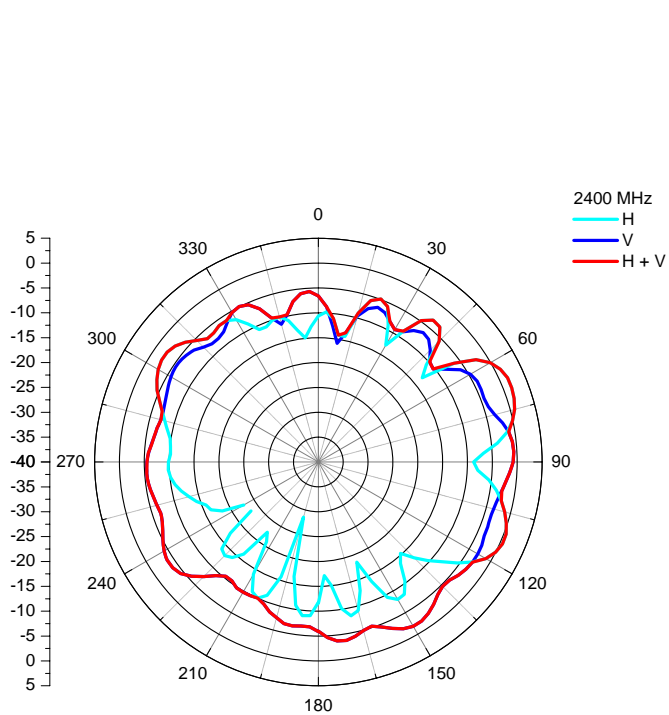

JAN Antenna Test Report

Patty Lin

Project Management

2007/10/29

Desktop Photo

Antenna Assembly Spec

1A Antenna Part Number	1B Manufacture	1C Antenna Type	1D Cable Assembly Part Number and Information	1E *Peak Gain W/ Cable loss (dBi)	1F Peak Gain w/o Cable Loss (dBi)	1G VSWR	1H Cable Loss (dBi)
(P/N:1909966-1) Main Antenna	Tyco Holding(Berm uda) VII Ltd.	PIFA	(P/N: U.FL-2LP- XXX) 50 ohm Coaxial. length: 64.0cm diameter: 1.13mm Connector: I.P.X	2400-2500MHz 2.99 dBi (peak)	2400-2500MHz 4.64 dBi (peak)	2400-2500MHz 2.0 max	2400-2500MHz 1.65dBi (peak)
				5150-5350MHz 0.11 dBi (peak)	5150-5350MHz 2.86 dBi (peak)	5150-5350MHz 2.0 max	5150-5350MHz 2.75 dBi (peak)
				5470-5725MHz -0.12 dBi (peak)	5470-5725MHz 2.90 dBi (peak)	5470-5725MHz 2.0 max	5470-5725MHz 3.02 dBi (peak)
				5725-5850MHz -0.20 dBi (peak)	5725-5850MHz 2.82 dBi (peak)	5725-5850MHz 2.0 max	5725-5850MHz 3.02 dBi (peak)
(P/N:1909967-1) Aux antenna	Tyco Holding(Berm uda) VII Ltd.	PIFA	(P/N: U.FL-2LP- XXX) 50 ohm Coaxial. length:59.0 cm diameter: 1.13mm Connector: I.P.X	2400-2500MHz 1.04 dBi (peak)	2400-2500MHz 3.05 dBi (peak)	2400-2500MHz 2.0 max	2400-2500MHz 2.01 dBi (peak)
				5150-5350MHz 1.71 dBi (peak)	5150-5350MHz 5.06 dBi (peak)	5150-5350MHz 2.0 max	5150-5350MHz 3.35 dBi (peak)
				5470-5725MHz 0.87 dBi (peak)	5470-5725MHz 4.55 dBi (peak)	5470-5725MHz 2.0 max	5470-5725MHz 3.68 dBi (peak)
				5725-5850MHz -0.37 dBi (peak)	5725-5850MHz 3.31 dBi (peak)	5725-5850MHz 2.0 max	5725-5850MHz 3.68 dBi (peak)

Antenna Spec

Main WLAN

Aux WLAN

Antenna Photo

MAIN ANTENNA

AUX ANTENNA

MAIN WLAN ANTENNA

Radiation Pattern(2.4-2.5GHz)

MAIN WLAN ANTENNA

Radiation Pattern(4.9-5.35GHz)

MAIN WLAN ANTENNA

Radiation Pattern(5.47-5.85GHz)

AUX WLAN ANTENNA

Radiation Pattern(2.4-2.5GHz)

AUX WLAN ANTENNA

Radiation Pattern(4.9-5.35GHz)

AUX WLAN ANTENNA

Radiation Pattern(5.47-5.85GHz)