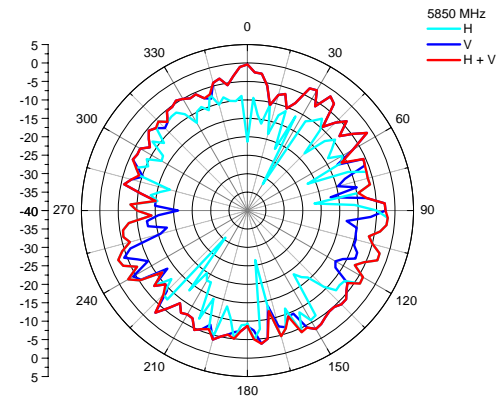

JAN Antenna Test Report

Patty Lin

Project Management

2007/10/29

Desktop Photo

Antenna Assembly Spec

1A Antenna Part Number	1B Manufacture	1C Antenna Type	1D Cable Assembly Part Number and Information	1E *Peak Gain W/ Cable loss (dBi)	1F Peak Gain w/o Cable Loss (dBi)	1G VSWR	1H Cable Loss (dBi)
(P/N:1909966-1) Main Antenna	Tyco Holding(Berm uda) VII Ltd.	PIFA	(P/N: U.FL-2LP- XXX) 50 ohm Coaxial. length: 64.0cm diameter: 1.13mm Connector: I.P.X	2400-2500MHz 2.99 dBi (peak)	2400-2500MHz 4.64 dBi (peak)	2400-2500MHz 2.0 max	2400-2500MHz 1.65dBi (peak)
				5150-5350MHz 0.11 dBi (peak)	5150-5350MHz 2.86 dBi (peak)	5150-5350MHz 2.0 max	5150-5350MHz 2.75 dBi (peak)
				5470-5725MHz -0.12 dBi (peak)	5470-5725MHz 2.90 dBi (peak)	5470-5725MHz 2.0 max	5470-5725MHz 3.02 dBi (peak)
				5725-5850MHz -0.20 dBi (peak)	5725-5850MHz 2.82 dBi (peak)	5725-5850MHz 2.0 max	5725-5850MHz 3.02 dBi (peak)
(P/N:1909967-1) Aux antenna	Tyco Holding(Berm uda) VII Ltd.	PIFA	(P/N: U.FL-2LP- XXX) 50 ohm Coaxial. length:59.0 cm diameter: 1.13mm Connector: I.P.X	2400-2500MHz 1.04 dBi (peak)	2400-2500MHz 3.05 dBi (peak)	2400-2500MHz 2.0 max	2400-2500MHz 2.01 dBi (peak)
				5150-5350MHz 1.71 dBi (peak)	5150-5350MHz 5.06 dBi (peak)	5150-5350MHz 2.0 max	5150-5350MHz 3.35 dBi (peak)
				5470-5725MHz 0.87 dBi (peak)	5470-5725MHz 4.55 dBi (peak)	5470-5725MHz 2.0 max	5470-5725MHz 3.68 dBi (peak)
				5725-5850MHz -0.37 dBi (peak)	5725-5850MHz 3.31 dBi (peak)	5725-5850MHz 2.0 max	5725-5850MHz 3.68 dBi (peak)

Antenna Spec

Main WLAN

Aux WLAN

Antenna Photo

MAIN ANTENNA

AUX ANTENNA

MAIN WLAN ANTENNA

Radiation Pattern(2.4-2.5GHz)

MAIN WLAN ANTENNA

Radiation Pattern(4.9-5.35GHz)

MAIN WLAN ANTENNA

Radiation Pattern(5.47-5.85GHz)

AUX WLAN ANTENNA

Radiation Pattern(2.4-2.5GHz)

AUX WLAN ANTENNA

Radiation Pattern(4.9-5.35GHz)

AUX WLAN ANTENNA

Radiation Pattern(5.47-5.85GHz)