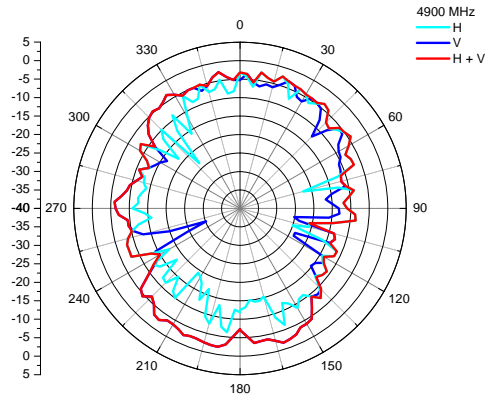

JAN Antenna Test Report

Patty Lin

Project Management

2007/10/29

Desktop Photo

Antenna Assembly Spec

1A Antenna Part Number	1B Manufacture	1C Antenna Type	1D Cable Assembly Part Number and Information	1E *Peak Gain W/ Cable loss (dBi)	1F Peak Gain w/o Cable Loss (dBi)	1G VSWR	1H Cable Loss (dBi)
(P/N:1909966-1) Main Antenna	Tyco Holding(Berm uda) VII Ltd.	PIFA	(P/N: U.FL-2LP- XXX) 50 ohm Coaxial. length: 64.0cm diameter: 1.13mm Connector: I.P.X	2400-2500MHz 2.99 dBi (peak)	2400-2500MHz 4.64 dBi (peak)	2400-2500MHz 2.0 max	2400-2500MHz 1.65dBi (peak)
				5150-5350MHz 0.11 dBi (peak)	5150-5350MHz 2.86 dBi (peak)	5150-5350MHz 2.0 max	5150-5350MHz 2.75 dBi (peak)
				5470-5725MHz -0.12 dBi (peak)	5470-5725MHz 2.90 dBi (peak)	5470-5725MHz 2.0 max	5470-5725MHz 3.02 dBi (peak)
				5725-5850MHz -0.20 dBi (peak)	5725-5850MHz 2.82 dBi (peak)	5725-5850MHz 2.0 max	5725-5850MHz 3.02 dBi (peak)
(P/N:1909967-1) Aux antenna	Tyco Holding(Berm uda) VII Ltd.	PIFA	(P/N: U.FL-2LP- XXX) 50 ohm Coaxial. length:59.0 cm diameter: 1.13mm Connector: I.P.X	2400-2500MHz 1.04 dBi (peak)	2400-2500MHz 3.05 dBi (peak)	2400-2500MHz 2.0 max	2400-2500MHz 2.01 dBi (peak)
				5150-5350MHz 1.71 dBi (peak)	5150-5350MHz 5.06 dBi (peak)	5150-5350MHz 2.0 max	5150-5350MHz 3.35 dBi (peak)
				5470-5725MHz 0.87 dBi (peak)	5470-5725MHz 4.55 dBi (peak)	5470-5725MHz 2.0 max	5470-5725MHz 3.68 dBi (peak)
				5725-5850MHz -0.37 dBi (peak)	5725-5850MHz 3.31 dBi (peak)	5725-5850MHz 2.0 max	5725-5850MHz 3.68 dBi (peak)

Antenna Spec

Main WLAN

Aux WLAN

Antenna Photo

MAIN ANTENNA

AUX ANTENNA

MAIN WLAN ANTENNA

Radiation Pattern(2.4-2.5GHz)

MAIN WLAN ANTENNA

Radiation Pattern(4.9-5.35GHz)

MAIN WLAN ANTENNA

Radiation Pattern(5.47-5.85GHz)

AUX WLAN ANTENNA

Radiation Pattern(2.4-2.5GHz)

AUX WLAN ANTENNA

Radiation Pattern(4.9-5.35GHz)

AUX WLAN ANTENNA

Radiation Pattern(5.47-5.85GHz)