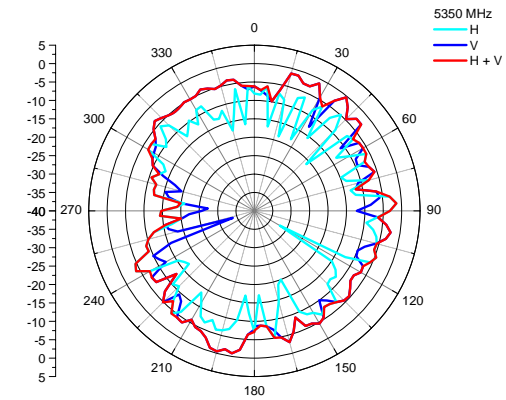

JAN Antenna Test Report

Patty Lin

Project Management

2007/10/29

Desktop Photo

Antenna Assembly Spec

1A Antenna Part Number	1B Manufacture	1C Antenna Type	1D Cable Assembly Part Number and Information	1E *Peak Gain W/ Cable loss (dBi)	1F Peak Gain w/o Cable Loss (dBi)	1G VSWR	1H Cable Loss (dBi)
(P/N:1909966-1) Main Antenna	Tyco Holding(Berm uda) VII Ltd.	PIFA	(P/N: U.FL-2LP- XXX) 50 ohm Coaxial. length: 64.0cm diameter: 1.13mm Connector: I.P.X	2400-2500MHz 2.99 dBi (peak)	2400-2500MHz 4.64 dBi (peak)	2400-2500MHz 2.0 max	2400-2500MHz 1.65dBi (peak)
				5150-5350MHz 0.11 dBi (peak)	5150-5350MHz 2.86 dBi (peak)	5150-5350MHz 2.0 max	5150-5350MHz 2.75 dBi (peak)
				5470-5725MHz -0.12 dBi (peak)	5470-5725MHz 2.90 dBi (peak)	5470-5725MHz 2.0 max	5470-5725MHz 3.02 dBi (peak)
				5725-5850MHz -0.20 dBi (peak)	5725-5850MHz 2.82 dBi (peak)	5725-5850MHz 2.0 max	5725-5850MHz 3.02 dBi (peak)
(P/N:1909967-1) Aux antenna	Tyco Holding(Berm uda) VII Ltd.	PIFA	(P/N: U.FL-2LP- XXX) 50 ohm Coaxial. length:59.0 cm diameter: 1.13mm Connector: I.P.X	2400-2500MHz 1.04 dBi (peak)	2400-2500MHz 3.05 dBi (peak)	2400-2500MHz 2.0 max	2400-2500MHz 2.01 dBi (peak)
				5150-5350MHz 1.71 dBi (peak)	5150-5350MHz 5.06 dBi (peak)	5150-5350MHz 2.0 max	5150-5350MHz 3.35 dBi (peak)
				5470-5725MHz 0.87 dBi (peak)	5470-5725MHz 4.55 dBi (peak)	5470-5725MHz 2.0 max	5470-5725MHz 3.68 dBi (peak)
				5725-5850MHz -0.37 dBi (peak)	5725-5850MHz 3.31 dBi (peak)	5725-5850MHz 2.0 max	5725-5850MHz 3.68 dBi (peak)

Antenna Spec

Main WLAN

Aux WLAN

Antenna Photo

MAIN ANTENNA

AUX ANTENNA

MAIN WLAN ANTENNA

Radiation Pattern(2.4-2.5GHz)

MAIN WLAN ANTENNA

Radiation Pattern(4.9-5.35GHz)

MAIN WLAN ANTENNA

Radiation Pattern(5.47-5.85GHz)

AUX WLAN ANTENNA

Radiation Pattern(2.4-2.5GHz)

AUX WLAN ANTENNA

Radiation Pattern(4.9-5.35GHz)

AUX WLAN ANTENNA

Radiation Pattern(5.47-5.85GHz)