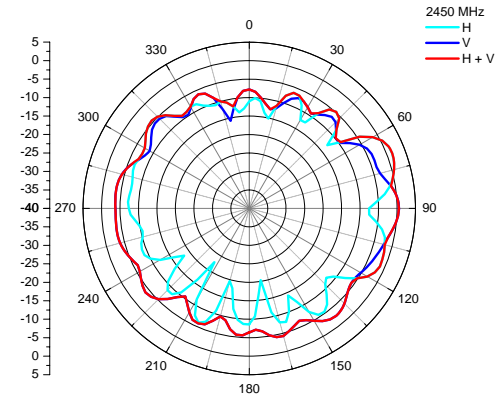

JAN Antenna Test Report

Patty Lin

Project Management

2007/10/29

Desktop Photo

Antenna Assembly Spec

1A Antenna Part Number	1B Manufacture	1C Antenna Type	1D Cable Assembly Part Number and Information	1E *Peak Gain W/ Cable loss (dBi)	1F Peak Gain w/o Cable Loss (dBi)	1G VSWR	1H Cable Loss (dBi)
(P/N:1909966-1) Main Antenna	Tyco Holding(Berm uda) VII Ltd.	PIFA	(P/N: U.FL-2LP- XXX) 50 ohm Coaxial. length: 64.0cm diameter: 1.13mm Connector: I.P.X	2400-2500MHz 2.99 dBi (peak)	2400-2500MHz 4.64 dBi (peak)	2400-2500MHz 2.0 max	2400-2500MHz 1.65dBi (peak)
				5150-5350MHz 0.11 dBi (peak)	5150-5350MHz 2.86 dBi (peak)	5150-5350MHz 2.0 max	5150-5350MHz 2.75 dBi (peak)
				5470-5725MHz -0.12 dBi (peak)	5470-5725MHz 2.90 dBi (peak)	5470-5725MHz 2.0 max	5470-5725MHz 3.02 dBi (peak)
				5725-5850MHz -0.20 dBi (peak)	5725-5850MHz 2.82 dBi (peak)	5725-5850MHz 2.0 max	5725-5850MHz 3.02 dBi (peak)
(P/N:1909967-1) Aux antenna	Tyco Holding(Berm uda) VII Ltd.	PIFA	(P/N: U.FL-2LP- XXX) 50 ohm Coaxial. length:59.0 cm diameter: 1.13mm Connector: I.P.X	2400-2500MHz 1.04 dBi (peak)	2400-2500MHz 3.05 dBi (peak)	2400-2500MHz 2.0 max	2400-2500MHz 2.01 dBi (peak)
				5150-5350MHz 1.71 dBi (peak)	5150-5350MHz 5.06 dBi (peak)	5150-5350MHz 2.0 max	5150-5350MHz 3.35 dBi (peak)
				5470-5725MHz 0.87 dBi (peak)	5470-5725MHz 4.55 dBi (peak)	5470-5725MHz 2.0 max	5470-5725MHz 3.68 dBi (peak)
				5725-5850MHz -0.37 dBi (peak)	5725-5850MHz 3.31 dBi (peak)	5725-5850MHz 2.0 max	5725-5850MHz 3.68 dBi (peak)

Antenna Spec

Main WLAN

Aux WLAN

Antenna Photo

MAIN ANTENNA

AUX ANTENNA

MAIN WLAN ANTENNA

Radiation Pattern(2.4-2.5GHz)

MAIN WLAN ANTENNA

Radiation Pattern(4.9-5.35GHz)

MAIN WLAN ANTENNA

Radiation Pattern(5.47-5.85GHz)

AUX WLAN ANTENNA

Radiation Pattern(2.4-2.5GHz)

AUX WLAN ANTENNA

Radiation Pattern(4.9-5.35GHz)

AUX WLAN ANTENNA

Radiation Pattern(5.47-5.85GHz)