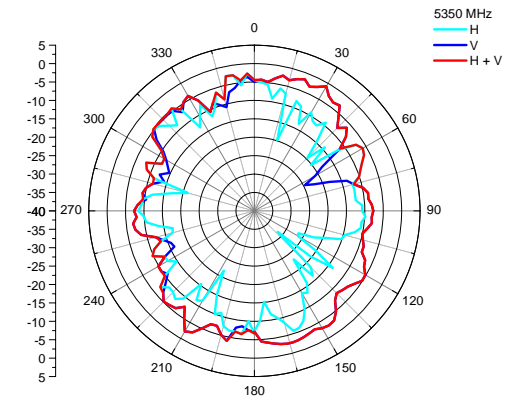

Antenna Spec

Main WLAN

Aux WLAN

Antenna Photo

MAIN ANTENNA

AUX ANTENNA

MAIN WLAN ANTENNA

Radiation Pattern(2.4-2.5GHz)

MAIN WLAN ANTENNA

Radiation Pattern(4.9-5.35GHz)

MAIN WLAN ANTENNA

Radiation Pattern(5.47-5.85GHz)

AUX WLAN ANTENNA

Radiation Pattern(2.4-2.5GHz)

AUX WLAN ANTENNA

Radiation Pattern(4.9-5.35GHz)

AUX WLAN ANTENNA

Radiation Pattern(5.47-5.85GHz)