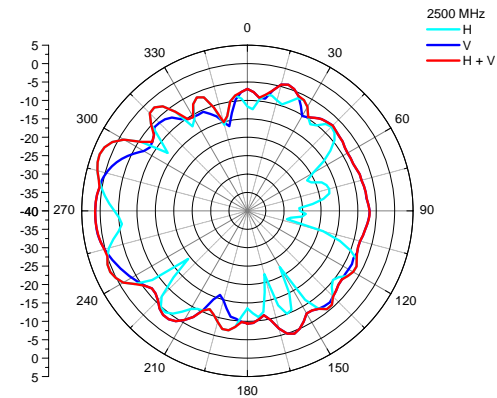

Antenna Spec

Main WLAN

Aux WLAN

Antenna Photo

MAIN ANTENNA

AUX ANTENNA

MAIN WLAN ANTENNA

Radiation Pattern(2.4-2.5GHz)

MAIN WLAN ANTENNA

Radiation Pattern(4.9-5.35GHz)

MAIN WLAN ANTENNA

Radiation Pattern(5.47-5.85GHz)

AUX WLAN ANTENNA

Radiation Pattern(2.4-2.5GHz)

AUX WLAN ANTENNA

Radiation Pattern(4.9-5.35GHz)

AUX WLAN ANTENNA

Radiation Pattern(5.47-5.85GHz)