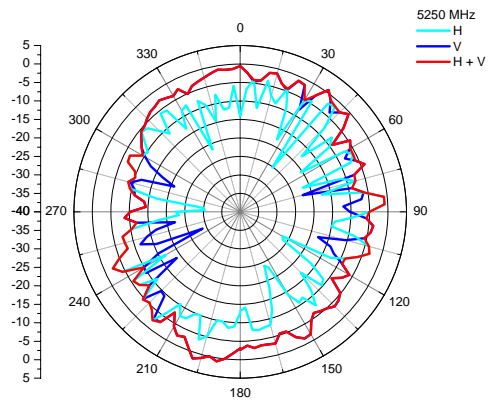

JAN Antenna Test Report

Patty Lin

Project Management

2007/10/29

Desktop Photo

Antenna Assembly Spec

1A Antenna Part Number	1B Manufacture	1C Antenna Type	1D Cable Assembly Part Number and Information	1E *Peak Gain W/ Cable loss (dBi)	1F Peak Gain w/o Cable Loss (dBi)	1G VSWR	1H Cable Loss (dBi)
(P/N:1909966-1) Main Antenna	Tyco Holding(Berm uda) VII Ltd.	PIFA	(P/N: U.FL-2LP- XXX) 50 ohm Coaxial. length: 64.0cm diameter: 1.13mm Connector: I.P.X	2400-2500MHz 2.99 dBi (peak)	2400-2500MHz 4.64 dBi (peak)	2400-2500MHz 2.0 max	2400-2500MHz 1.65dBi (peak)
				5150-5350MHz 0.11 dBi (peak)	5150-5350MHz 2.86 dBi (peak)	5150-5350MHz 2.0 max	5150-5350MHz 2.75 dBi (peak)
				5470-5725MHz -0.12 dBi (peak)	5470-5725MHz 2.90 dBi (peak)	5470-5725MHz 2.0 max	5470-5725MHz 3.02 dBi (peak)
				5725-5850MHz -0.20 dBi (peak)	5725-5850MHz 2.82 dBi (peak)	5725-5850MHz 2.0 max	5725-5850MHz 3.02 dBi (peak)
(P/N:1909967-1) Aux antenna	Tyco Holding(Berm uda) VII Ltd.	PIFA	(P/N: U.FL-2LP- XXX) 50 ohm Coaxial. length:59.0 cm diameter: 1.13mm Connector: I.P.X	2400-2500MHz 1.04 dBi (peak)	2400-2500MHz 3.05 dBi (peak)	2400-2500MHz 2.0 max	2400-2500MHz 2.01 dBi (peak)
				5150-5350MHz 1.71 dBi (peak)	5150-5350MHz 5.06 dBi (peak)	5150-5350MHz 2.0 max	5150-5350MHz 3.35 dBi (peak)
				5470-5725MHz 0.87 dBi (peak)	5470-5725MHz 4.55 dBi (peak)	5470-5725MHz 2.0 max	5470-5725MHz 3.68 dBi (peak)
				5725-5850MHz -0.37 dBi (peak)	5725-5850MHz 3.31 dBi (peak)	5725-5850MHz 2.0 max	5725-5850MHz 3.68 dBi (peak)

Antenna Spec

Main WLAN

Aux WLAN

Antenna Photo

MAIN ANTENNA

AUX ANTENNA

MAIN WLAN ANTENNA

Radiation Pattern(2.4-2.5GHz)

MAIN WLAN ANTENNA

Radiation Pattern(4.9-5.35GHz)

MAIN WLAN ANTENNA

Radiation Pattern(5.47-5.85GHz)

AUX WLAN ANTENNA

Radiation Pattern(2.4-2.5GHz)

AUX WLAN ANTENNA

Radiation Pattern(4.9-5.35GHz)

AUX WLAN ANTENNA

Radiation Pattern(5.47-5.85GHz)