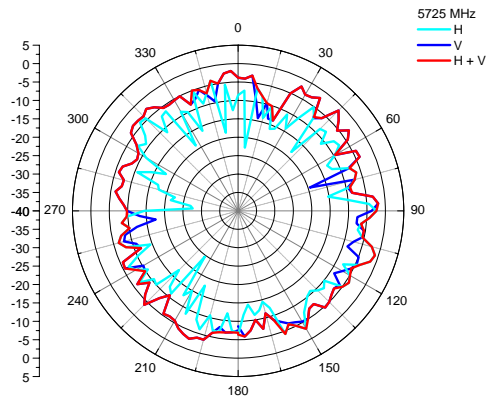

JAN Antenna Test Report

Patty Lin

Project Management

2007/10/29

Desktop Photo

Antenna Assembly Spec

1A Antenna Part Number	1B Manufacture	1C Antenna Type	1D Cable Assembly Part Number and Information	1E *Peak Gain W/ Cable loss (dBi)	1F Peak Gain w/o Cable Loss (dBi)	1G VSWR	1H Cable Loss (dBi)
(P/N:1909966-1) Main Antenna	Tyco Holding(Berm uda) VII Ltd.	PIFA	(P/N: U.FL-2LP- XXX) 50 ohm Coaxial. length: 64.0cm diameter: 1.13mm Connector: I.P.X	2400-2500MHz 2.99 dBi (peak)	2400-2500MHz 4.64 dBi (peak)	2400-2500MHz 2.0 max	2400-2500MHz 1.65dBi (peak)
				5150-5350MHz 0.11 dBi (peak)	5150-5350MHz 2.86 dBi (peak)	5150-5350MHz 2.0 max	5150-5350MHz 2.75 dBi (peak)
				5470-5725MHz -0.12 dBi (peak)	5470-5725MHz 2.90 dBi (peak)	5470-5725MHz 2.0 max	5470-5725MHz 3.02 dBi (peak)
				5725-5850MHz -0.20 dBi (peak)	5725-5850MHz 2.82 dBi (peak)	5725-5850MHz 2.0 max	5725-5850MHz 3.02 dBi (peak)
(P/N:1909967-1) Aux antenna	Tyco Holding(Berm uda) VII Ltd.	PIFA	(P/N: U.FL-2LP- XXX) 50 ohm Coaxial. length:59.0 cm diameter: 1.13mm Connector: I.P.X	2400-2500MHz 1.04 dBi (peak)	2400-2500MHz 3.05 dBi (peak)	2400-2500MHz 2.0 max	2400-2500MHz 2.01 dBi (peak)
				5150-5350MHz 1.71 dBi (peak)	5150-5350MHz 5.06 dBi (peak)	5150-5350MHz 2.0 max	5150-5350MHz 3.35 dBi (peak)
				5470-5725MHz 0.87 dBi (peak)	5470-5725MHz 4.55 dBi (peak)	5470-5725MHz 2.0 max	5470-5725MHz 3.68 dBi (peak)
				5725-5850MHz -0.37 dBi (peak)	5725-5850MHz 3.31 dBi (peak)	5725-5850MHz 2.0 max	5725-5850MHz 3.68 dBi (peak)

Antenna Spec

Main WLAN

Aux WLAN

Antenna Photo

MAIN ANTENNA

AUX ANTENNA

MAIN WLAN ANTENNA

Radiation Pattern(2.4-2.5GHz)

MAIN WLAN ANTENNA

Radiation Pattern(4.9-5.35GHz)

MAIN WLAN ANTENNA

Radiation Pattern(5.47-5.85GHz)

AUX WLAN ANTENNA

Radiation Pattern(2.4-2.5GHz)

AUX WLAN ANTENNA

Radiation Pattern(4.9-5.35GHz)

AUX WLAN ANTENNA

Radiation Pattern(5.47-5.85GHz)