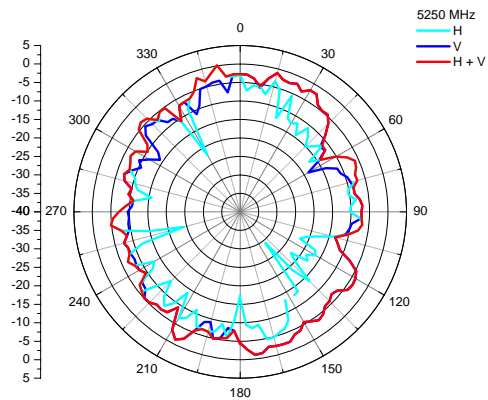

Antenna Spec

Main WLAN

Aux WLAN

Antenna Photo

MAIN ANTENNA

AUX ANTENNA

MAIN WLAN ANTENNA

Radiation Pattern(2.4-2.5GHz)

MAIN WLAN ANTENNA

Radiation Pattern(4.9-5.35GHz)

MAIN WLAN ANTENNA

Radiation Pattern(5.47-5.85GHz)

AUX WLAN ANTENNA

Radiation Pattern(2.4-2.5GHz)

AUX WLAN ANTENNA

Radiation Pattern(4.9-5.35GHz)

AUX WLAN ANTENNA

Radiation Pattern(5.47-5.85GHz)