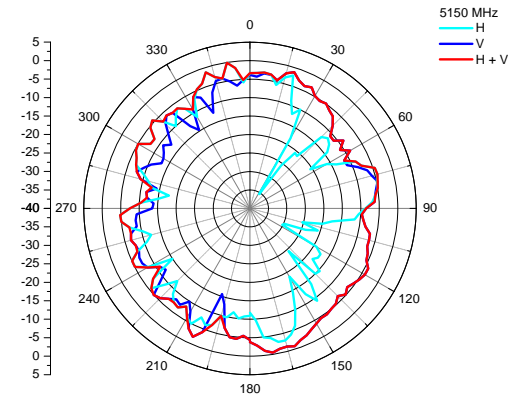

Antenna Spec

Main WLAN

Aux WLAN

Antenna Photo

MAIN ANTENNA

AUX ANTENNA

MAIN WLAN ANTENNA

Radiation Pattern(2.4-2.5GHz)

MAIN WLAN ANTENNA

Radiation Pattern(4.9-5.35GHz)

MAIN WLAN ANTENNA

Radiation Pattern(5.47-5.85GHz)

AUX WLAN ANTENNA

Radiation Pattern(2.4-2.5GHz)

AUX WLAN ANTENNA

Radiation Pattern(4.9-5.35GHz)

AUX WLAN ANTENNA

Radiation Pattern(5.47-5.85GHz)