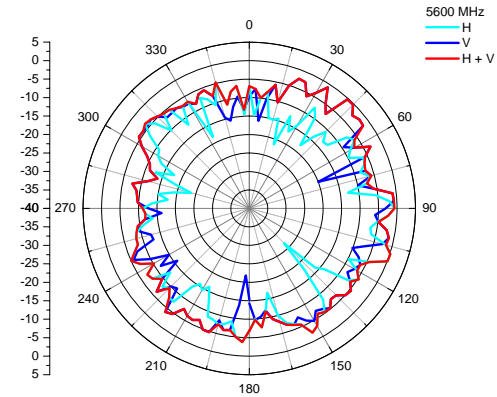

JAN Antenna Test Report

Patty Lin

Project Management

2007/10/29

Desktop Photo

Antenna Assembly Spec

1A Antenna Part Number	1B Manufacture	1C Antenna Type	1D Cable Assembly Part Number and Information	1E *Peak Gain W/ Cable loss (dBi)	1F Peak Gain w/o Cable Loss (dBi)	1G VSWR	1H Cable Loss (dBi)
(P/N:1909966-1) Main Antenna	Tyco Holding(Berm uda) VII Ltd.	PIFA	(P/N: U.FL-2LP- XXX) 50 ohm Coaxial. length: 64.0cm diameter: 1.13mm Connector: I.P.X	2400-2500MHz 2.99 dBi (peak)	2400-2500MHz 4.64 dBi (peak)	2400-2500MHz 2.0 max	2400-2500MHz 1.65dBi (peak)
				5150-5350MHz 0.11 dBi (peak)	5150-5350MHz 2.86 dBi (peak)	5150-5350MHz 2.0 max	5150-5350MHz 2.75 dBi (peak)
				5470-5725MHz -0.12 dBi (peak)	5470-5725MHz 2.90 dBi (peak)	5470-5725MHz 2.0 max	5470-5725MHz 3.02 dBi (peak)
				5725-5850MHz -0.20 dBi (peak)	5725-5850MHz 2.82 dBi (peak)	5725-5850MHz 2.0 max	5725-5850MHz 3.02 dBi (peak)
(P/N:1909967-1) Aux antenna	Tyco Holding(Berm uda) VII Ltd.	PIFA	(P/N: U.FL-2LP- XXX) 50 ohm Coaxial. length:59.0 cm diameter: 1.13mm Connector: I.P.X	2400-2500MHz 1.04 dBi (peak)	2400-2500MHz 3.05 dBi (peak)	2400-2500MHz 2.0 max	2400-2500MHz 2.01 dBi (peak)
				5150-5350MHz 1.71 dBi (peak)	5150-5350MHz 5.06 dBi (peak)	5150-5350MHz 2.0 max	5150-5350MHz 3.35 dBi (peak)
				5470-5725MHz 0.87 dBi (peak)	5470-5725MHz 4.55 dBi (peak)	5470-5725MHz 2.0 max	5470-5725MHz 3.68 dBi (peak)
				5725-5850MHz -0.37 dBi (peak)	5725-5850MHz 3.31 dBi (peak)	5725-5850MHz 2.0 max	5725-5850MHz 3.68 dBi (peak)

Antenna Spec

Main WLAN

Aux WLAN

Antenna Photo

MAIN ANTENNA

AUX ANTENNA

MAIN WLAN ANTENNA

Radiation Pattern(2.4-2.5GHz)

MAIN WLAN ANTENNA

Radiation Pattern(4.9-5.35GHz)

MAIN WLAN ANTENNA

Radiation Pattern(5.47-5.85GHz)

AUX WLAN ANTENNA

Radiation Pattern(2.4-2.5GHz)

AUX WLAN ANTENNA

Radiation Pattern(4.9-5.35GHz)

AUX WLAN ANTENNA

Radiation Pattern(5.47-5.85GHz)