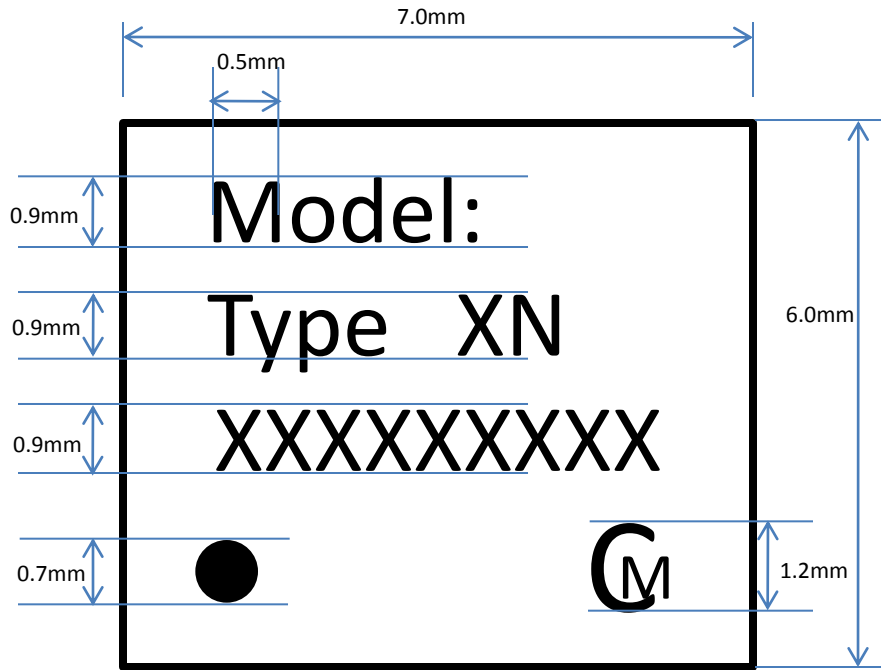

Label Design
to FCC

FCC ID: VPYLBXN604

Since there is no space which indicates FCC ID, FCC ID is indicated in a manual.

 mark is murata Logo mark.
Please accept a logo mark as a manufacturer name.

Type XN	: Product Name
XXXXXXXXXX	: The information of Lot trace
	: Name of manufacture(muRataLogomark)
	: Direction display