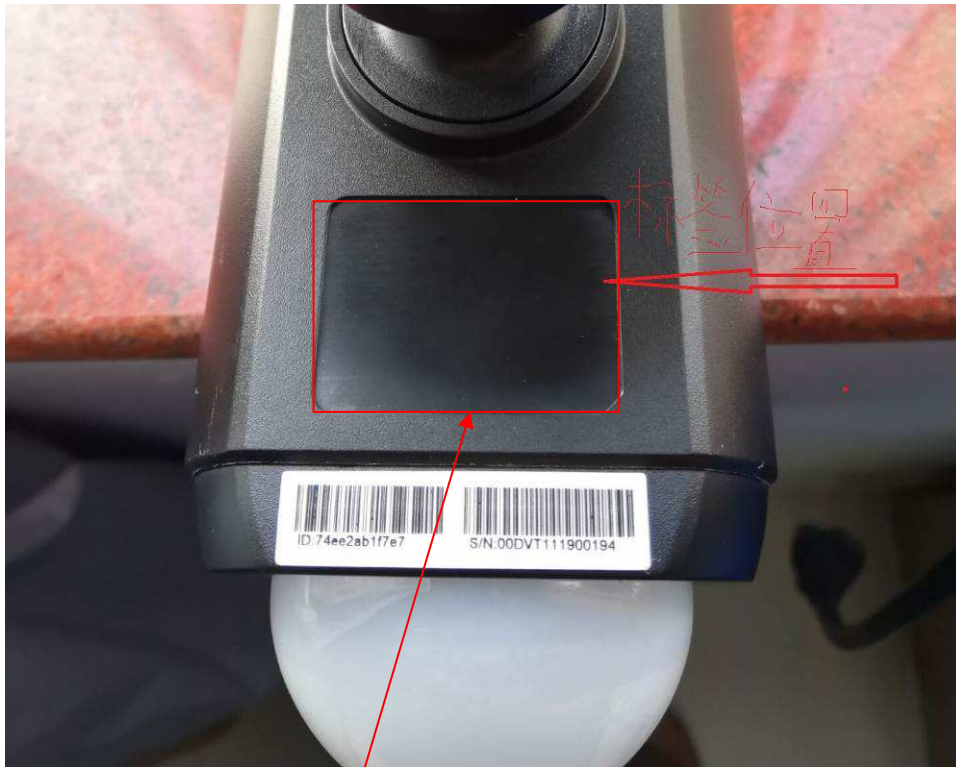

Label Artwork and Location

SIZE: 30mm (W) x 22mm (H)