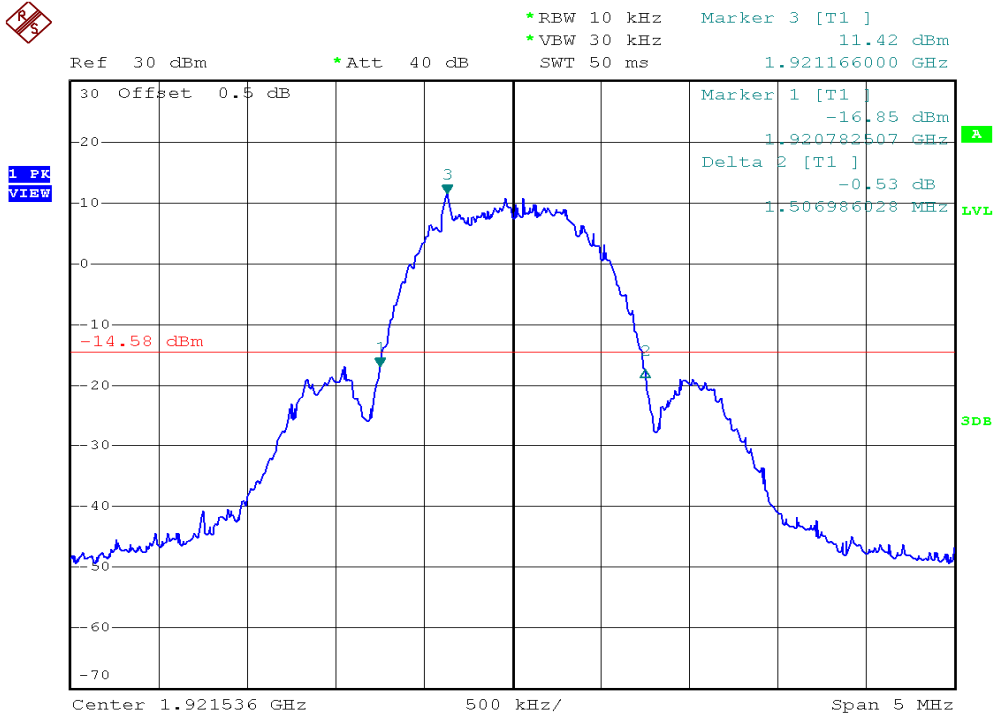

INTERTEK TESTING SERVICES

26dB Emission Bandwidth Plots

Headset unit, Lowest channel, Traffic carrier

Headset unit, Highest channel, Traffic carrier