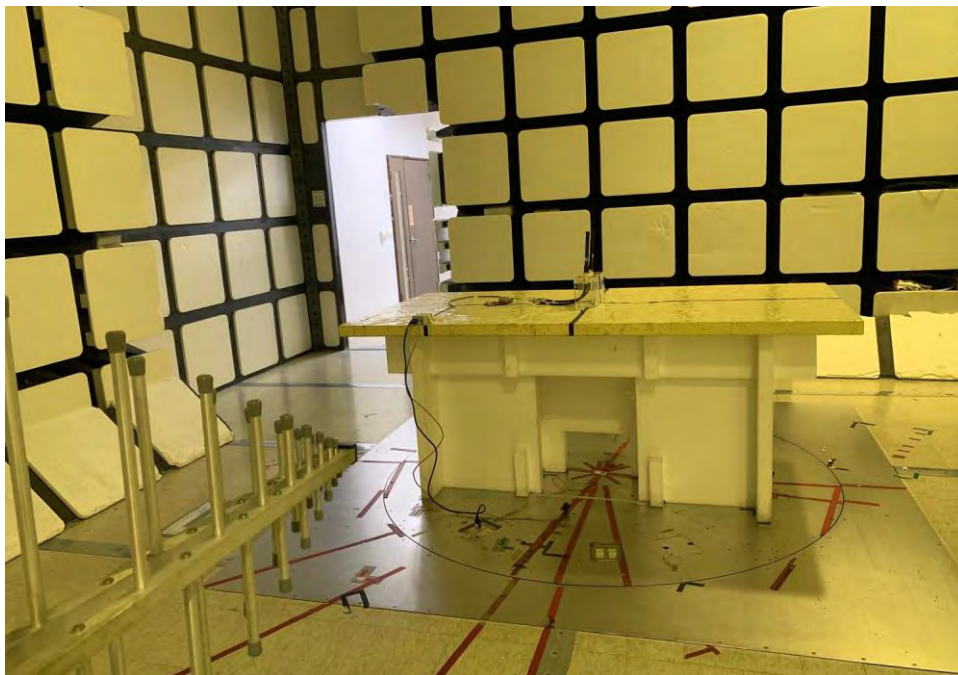

Test Setup Photographs

Radiated Emissions Test Configuration:

Antenna model : KMA-5250-7-NM (5180 – 5240 MHz)

Below 1 GHz _ Front View

Below 1 GHz _ Rear View

Above 1 GHz _ Front View

Above 1 GHz _ Rear View

Antenna model : KMA-5800-6-NM (5745 – 5825 MHz)

Below 1 GHz _ Front View

Below 1 GHz _ Rear View

Above 1 GHz _ Front View

Above 1 GHz _ Rear View

Close View