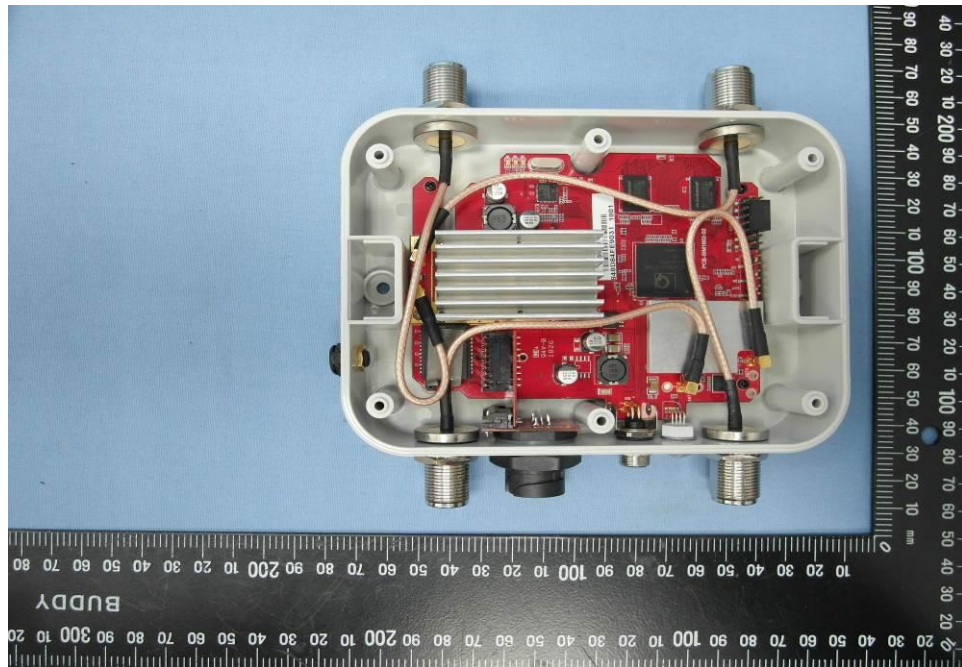

Internal Photos

Model Number: ES1-2450R

FCC ID: VJA-ES12450R

EUT Photo (1)

EUT Photo (2)

EUT Photo (3)

EUT Photo (4)

EUT Photo (5)