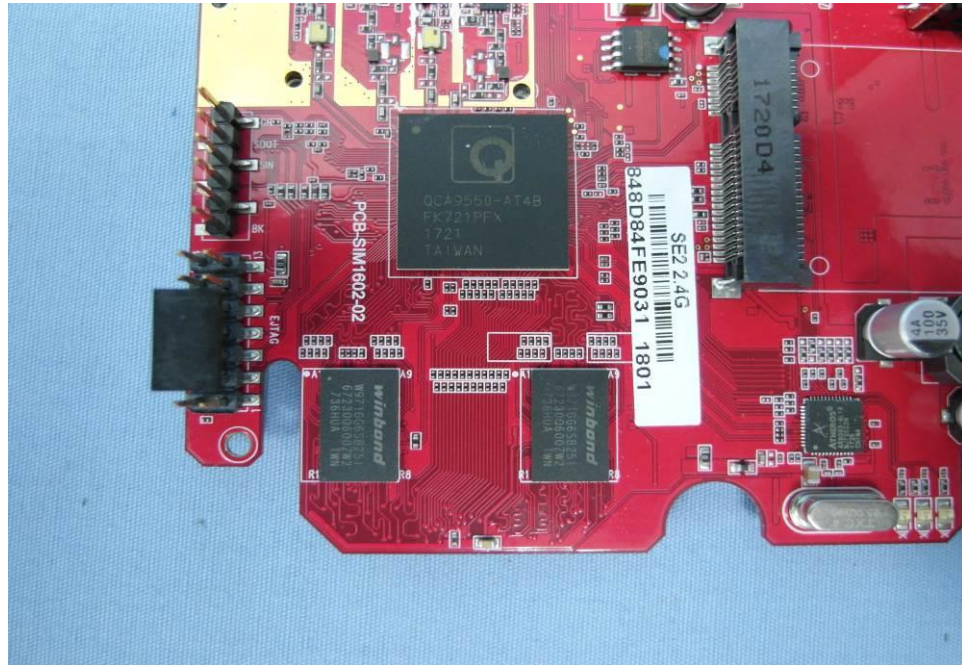

Internal Photos

Model Number: ES1-2450R

FCC ID: VJA-ES12450R

EUT Photo (1)

EUT Photo (2)

EUT Photo (3)

EUT Photo (4)

EUT Photo (5)

EUT Photo (6)

EUT Photo (7)

EUT Photo (8)

EUT Photo (9)

EUT Photo (10)

EUT Photo (11)

EUT Photo (12)

EUT Photo (13)