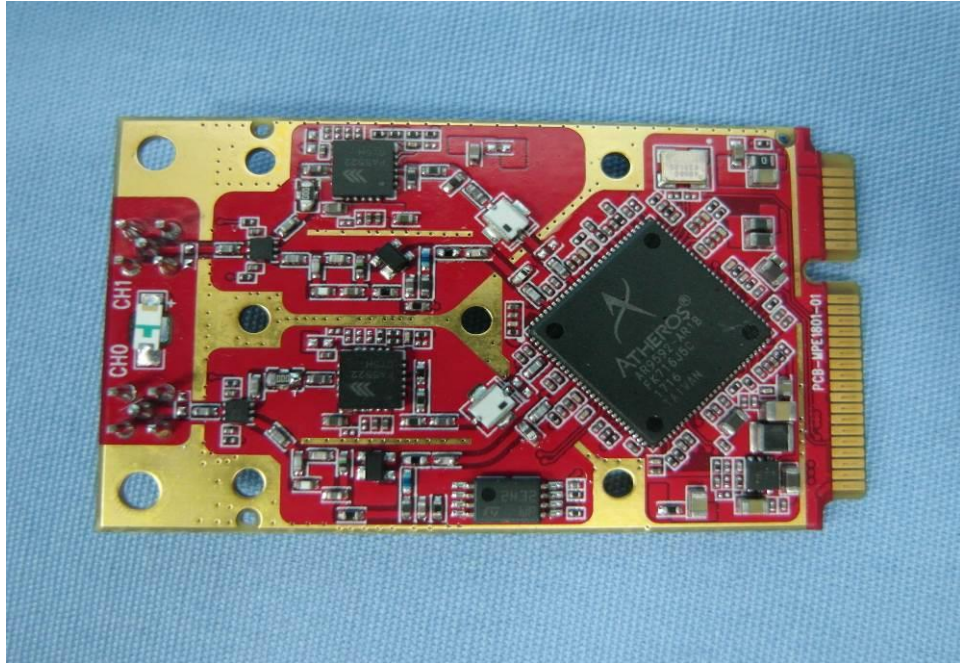

Internal Photos

Model Number: ES1-2450R

FCC ID: VJA-ES12450R

EUT Photo (1)

EUT Photo (2)

EUT Photo (3)

EUT Photo (4)

EUT Photo (5)

EUT Photo (6)

EUT Photo (7)

EUT Photo (8)

EUT Photo (9)

EUT Photo (10)

EUT Photo (11)

EUT Photo (12)

EUT Photo (13)