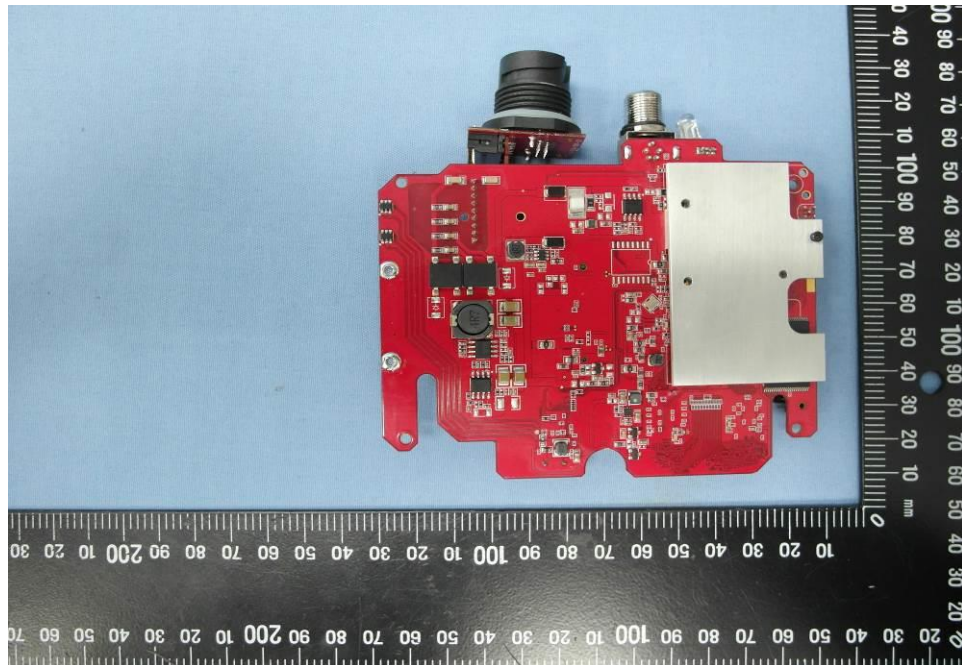

EUT Photo (14)