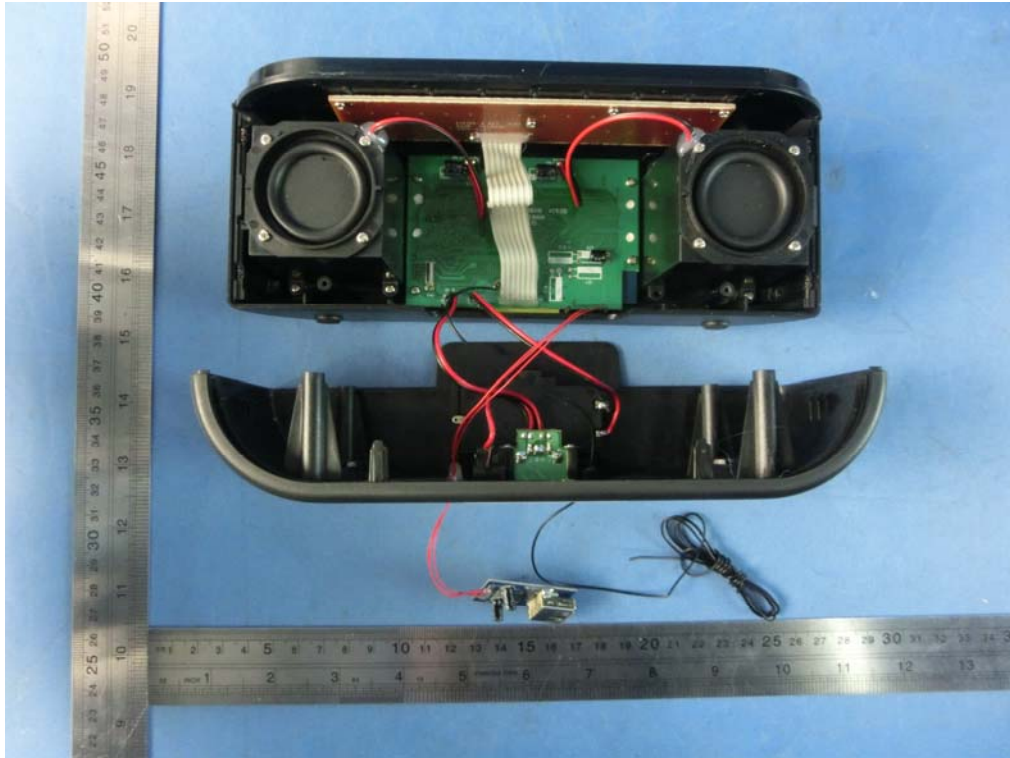

APPENDIX-PHOTOGRAPHS OF EUT CONSTRUCTIONAL DETAILS

Photo 1

Photo 2

Photo 3

Photo 4

Photo 5

Photo 6

Photo 7

Photo 8

Photo 9

SHENZHEN GREAT POWER
ENTERPRISE CO., LTD

AC-DC ADAPTER

MODEL: TPKB00500200-02

INPUT: 100-240V~ 50-60Hz
0.3A

OUTPUT: 5V= 2A

EFFICIENCY LEVEL: ②