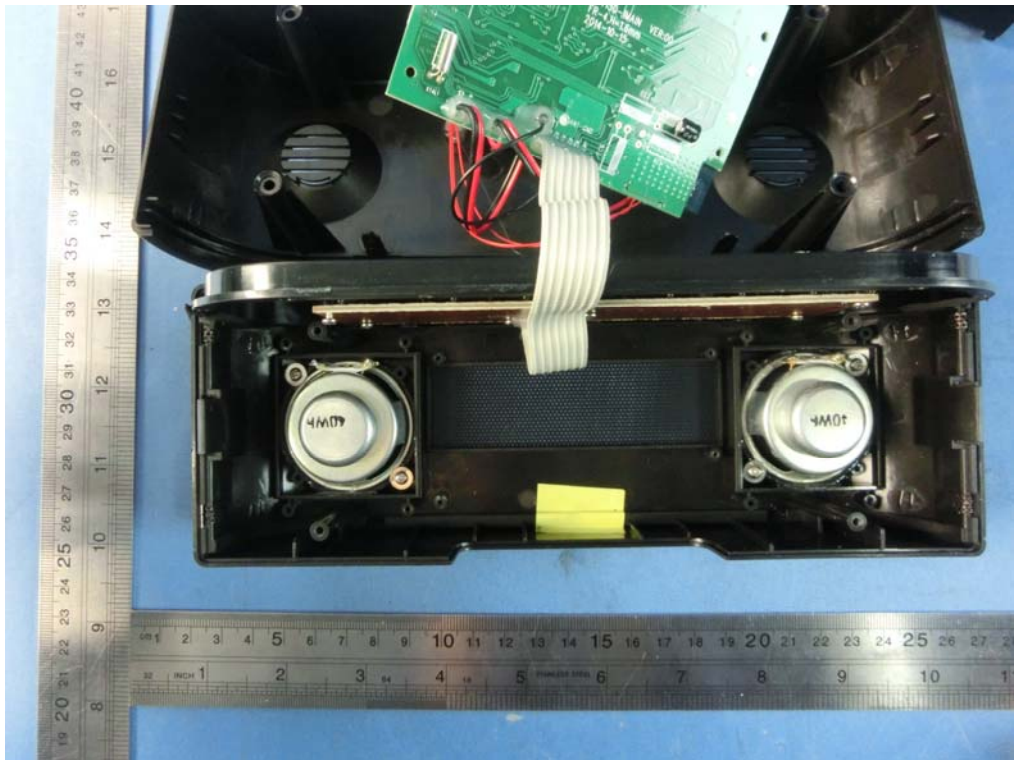

APPENDIX-PHOTOGRAPHS OF EUT CONSTRUCTIONAL DETAILS

Photo 1

Photo 2

Photo 3

Photo 4

Photo 5

Photo 6

Photo 7

Photo 8

Photo 9

SHENZHEN GREAT POWER
ENTERPRISE CO., LTD

AC-DC ADAPTER

MODEL: TPKB00500200-02

INPUT: 100-240V~ 50-60Hz
0.3A

OUTPUT: 5V= 2A

EFFICIENCY LEVEL: ②