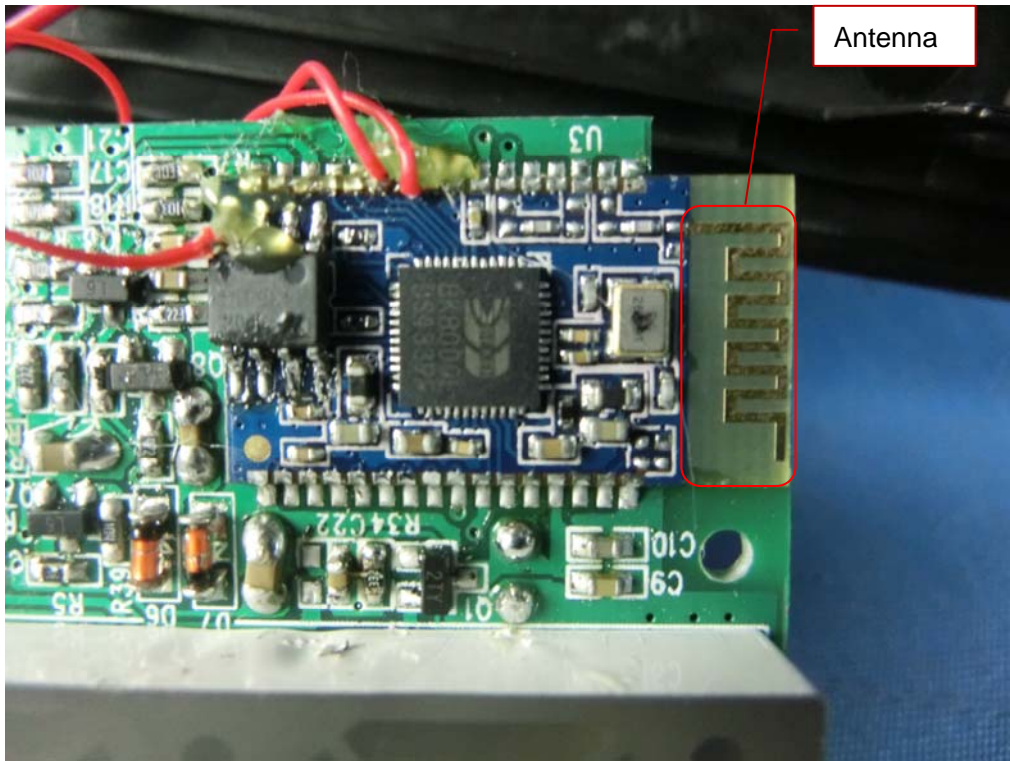

APPENDIX-PHOTOGRAPHS OF EUT CONSTRUCTIONAL DETAILS

Photo 1

Photo 2

Photo 3

Photo 4

Photo 5

Photo 6

Photo 7

Photo 8

Photo 9

SHENZHEN GREAT POWER
ENTERPRISE CO., LTD

AC-DC ADAPTER

MODEL: TPKB00500200-02

INPUT: 100-240V~ 50-60Hz
0.3A

OUTPUT: 5V= 2A

EFFICIENCY LEVEL: ②