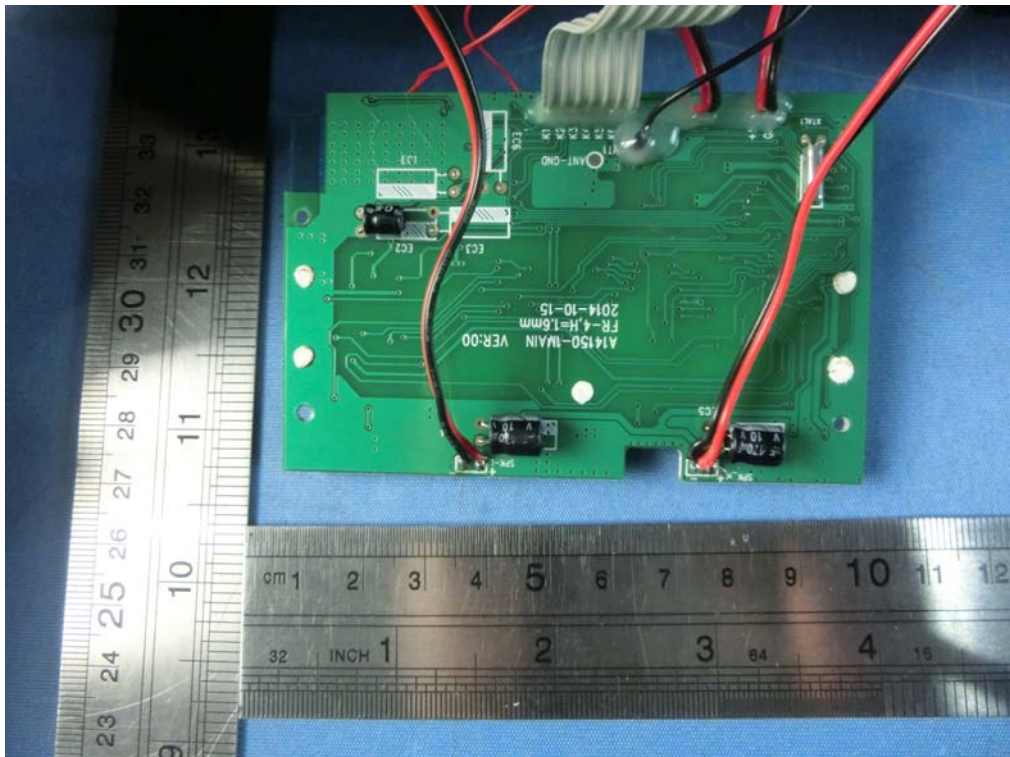

APPENDIX-PHOTOGRAPHS OF EUT CONSTRUCTIONAL DETAILS

Photo 1

Photo 2

Photo 3

Photo 4

Photo 5

Photo 6

Photo 7

Photo 8

Photo 9

SHENZHEN GREAT POWER
ENTERPRISE CO., LTD

AC-DC ADAPTER

MODEL: TPKB00500200-02

INPUT: 100-240V~ 50-60Hz
0.3A

OUTPUT: 5V= 2A

EFFICIENCY LEVEL: ②