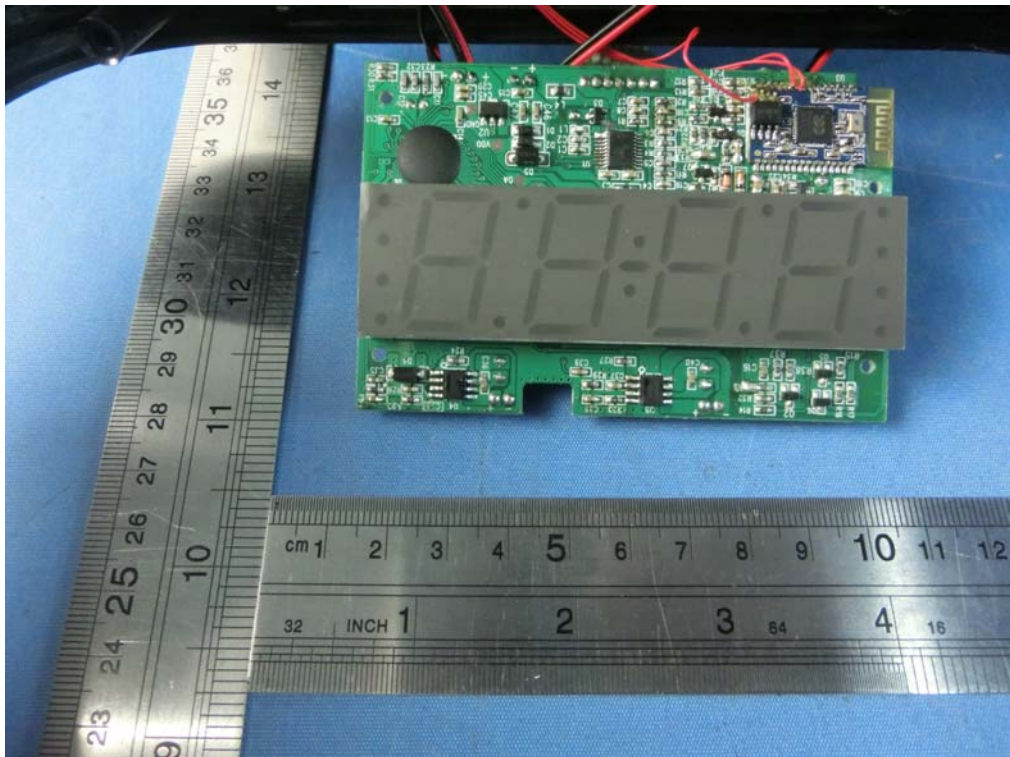

APPENDIX-PHOTOGRAPHS OF EUT CONSTRUCTIONAL DETAILS

Photo 1

Photo 2

Photo 3

Photo 4

Photo 5

Photo 6

Photo 7

Photo 8

Photo 9

SHENZHEN GREAT POWER
ENTERPRISE CO., LTD

AC-DC ADAPTER

MODEL: TPKB00500200-02

INPUT: 100-240V~ 50-60Hz
0.3A

OUTPUT: 5V= 2A

EFFICIENCY LEVEL: ②