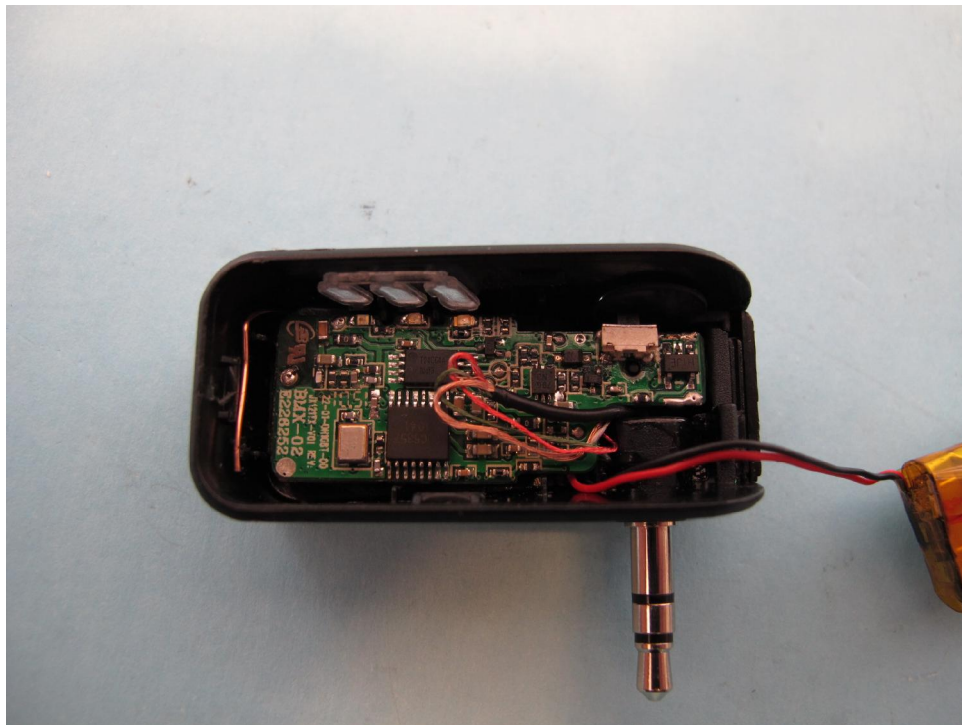

## Appendix C

Date: 2011-01-28

Test report no.: 60.870.11.003.01F

Model no.: DH1080 (Transmitter)

Photos of EUT – Internal EUT Photos

Test report no.: 60.870.11.003.01F  
Model no.: DH1080 (Transmitter)

Test report no.: 60.870.11.003.01F  
Model no.: DH1080 (Transmitter)