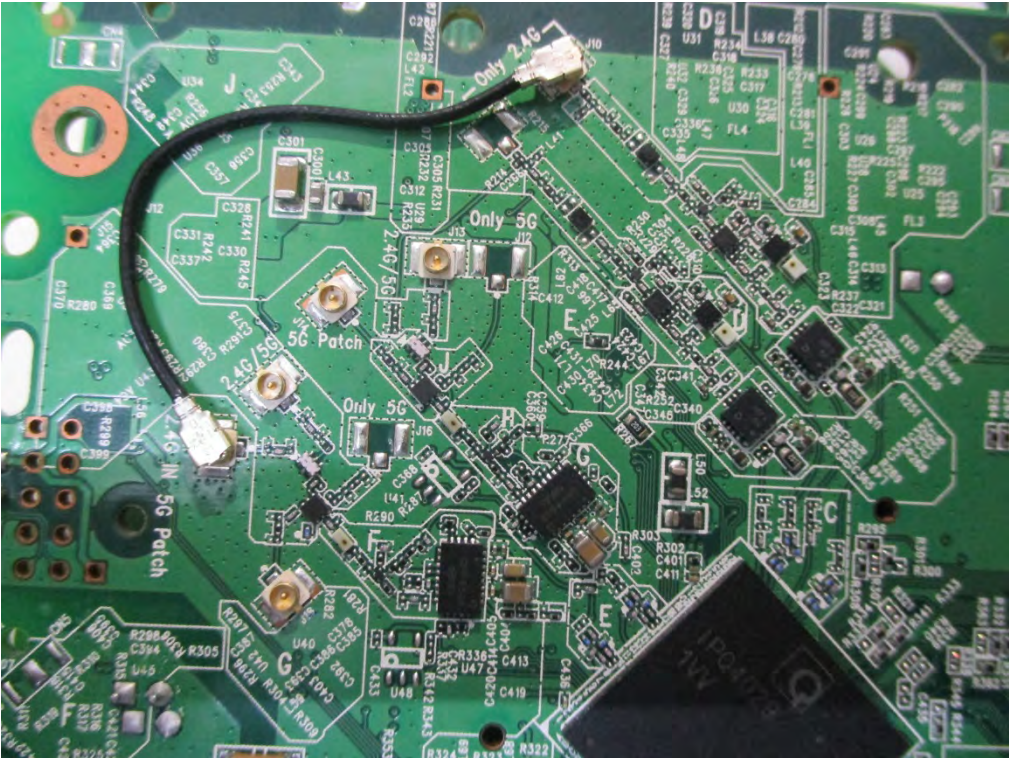

INTERNAL PHOTOS

Model: VigorAP 920RPD

EUT- Uncover View

EUT- Uncover View

EUT- Uncover View

EUT- Uncover View

EUT- Main Board Top View

EUT- Main Board Bottom View

EUT- Antenna connect port View

WIFI RF Chip IC – Top View

Patch Antenna – Top View

Patch Antenna – Bottom View

EUT – Dipole antenna

Model: VigorAP 920R
EUT- Uncover View

EUT- Uncover View

EUT- Uncover View

EUT- Main Board Top View

WIFI RF Chip IC – Top View

EUT – Dipole antenna

Model: VigorAP 920RP
EUT- Uncover View

EUT- Uncover View

EUT- Uncover View

EUT- Main Board Top View

EUT- Main Board Bottom View

EUT- Antenna connect port View

WIFI RF Chip IC – Top View

EUT – Dipole antenna

Model: VigorAP 920RD

EUT- Uncover View

EUT- Uncover View

EUT- Uncover View

EUT- Main Board Top View