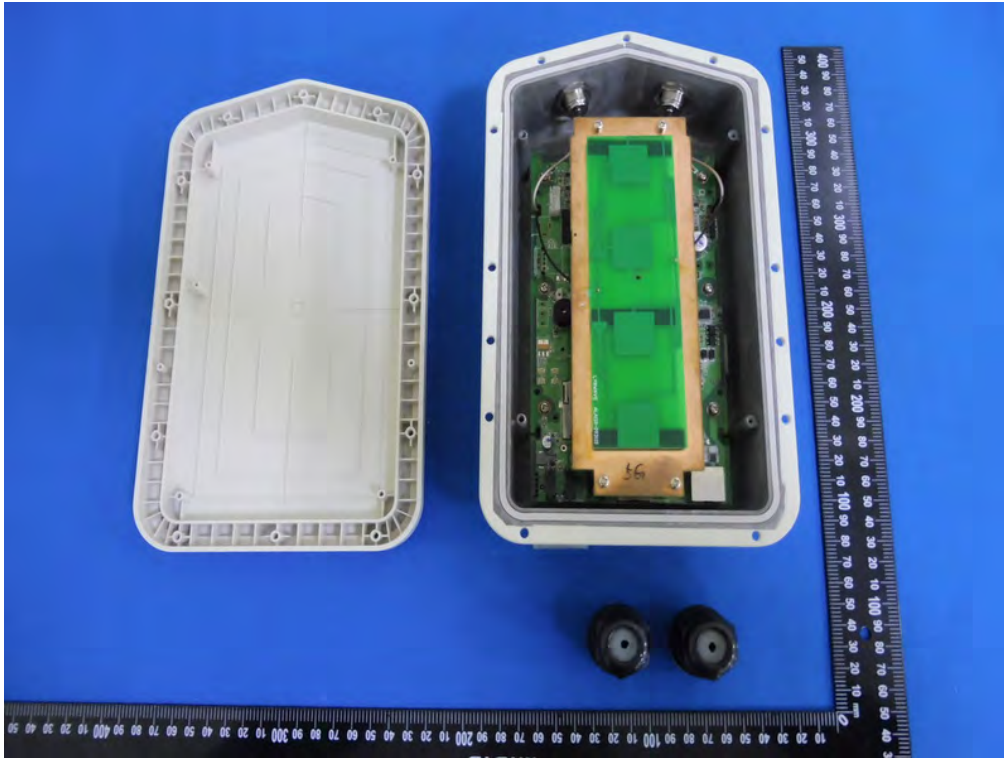

INTERNAL PHOTOS

Model: VigorAP 920RPD

EUT- Uncover View

EUT- Uncover View

EUT- Uncover View

EUT- Uncover View

EUT- Main Board Top View

EUT- Main Board Bottom View

EUT- Antenna connect port View

WIFI RF Chip IC – Top View

Patch Antenna – Top View

Patch Antenna – Bottom View

EUT – Dipole antenna

Model: VigorAP 920R
EUT- Uncover View

EUT- Uncover View

EUT- Uncover View

EUT- Main Board Top View

WIFI RF Chip IC – Top View

EUT – Dipole antenna

Model: VigorAP 920RP
EUT- Uncover View

EUT- Uncover View

EUT- Uncover View

EUT- Main Board Top View

EUT- Main Board Bottom View

EUT- Antenna connect port View

WIFI RF Chip IC – Top View

EUT – Dipole antenna

Model: VigorAP 920RD

EUT- Uncover View

EUT- Uncover View

EUT- Uncover View

EUT- Main Board Top View