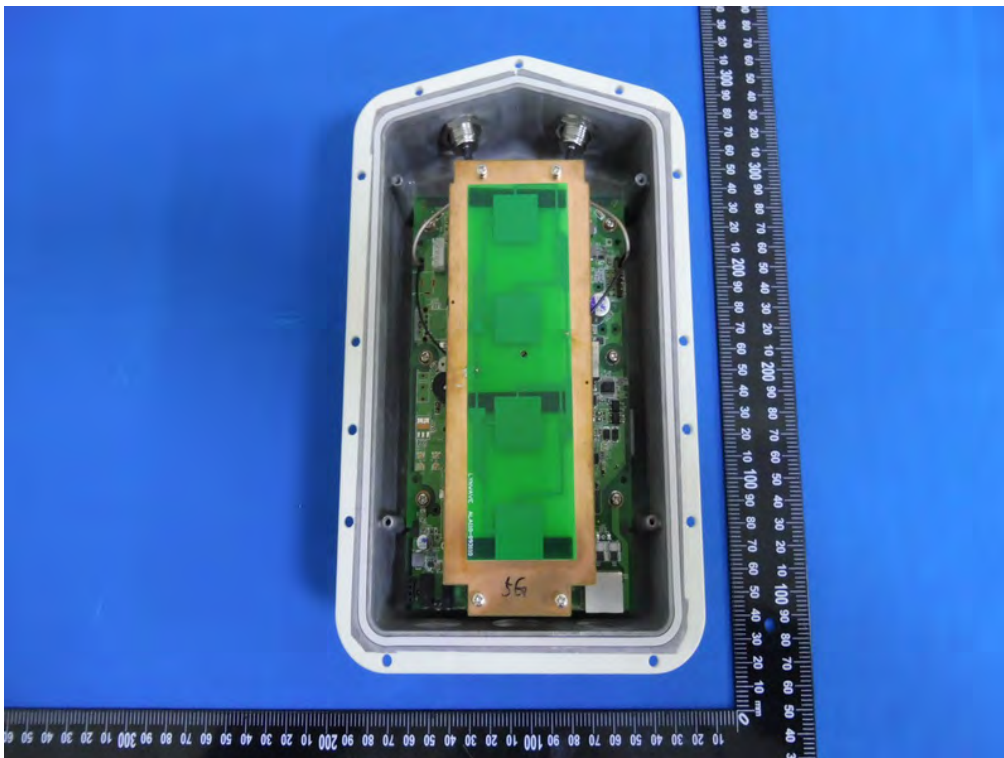

INTERNAL PHOTOS

Model: VigorAP 920RPD

EUT- Uncover View

EUT- Uncover View

EUT- Uncover View

EUT- Uncover View

EUT- Main Board Top View

EUT- Main Board Bottom View

EUT- Antenna connect port View

WIFI RF Chip IC – Top View

Patch Antenna – Top View

Patch Antenna – Bottom View

EUT – Dipole antenna

Model: VigorAP 920R
EUT- Uncover View

EUT- Uncover View

EUT- Uncover View

EUT- Main Board Top View

WIFI RF Chip IC – Top View

EUT – Dipole antenna

Model: VigorAP 920RP
EUT- Uncover View

EUT- Uncover View

EUT- Uncover View

EUT- Main Board Top View

EUT- Main Board Bottom View

EUT- Antenna connect port View

WIFI RF Chip IC – Top View

EUT – Dipole antenna

Model: VigorAP 920RD

EUT- Uncover View

EUT- Uncover View

EUT- Uncover View

EUT- Main Board Top View