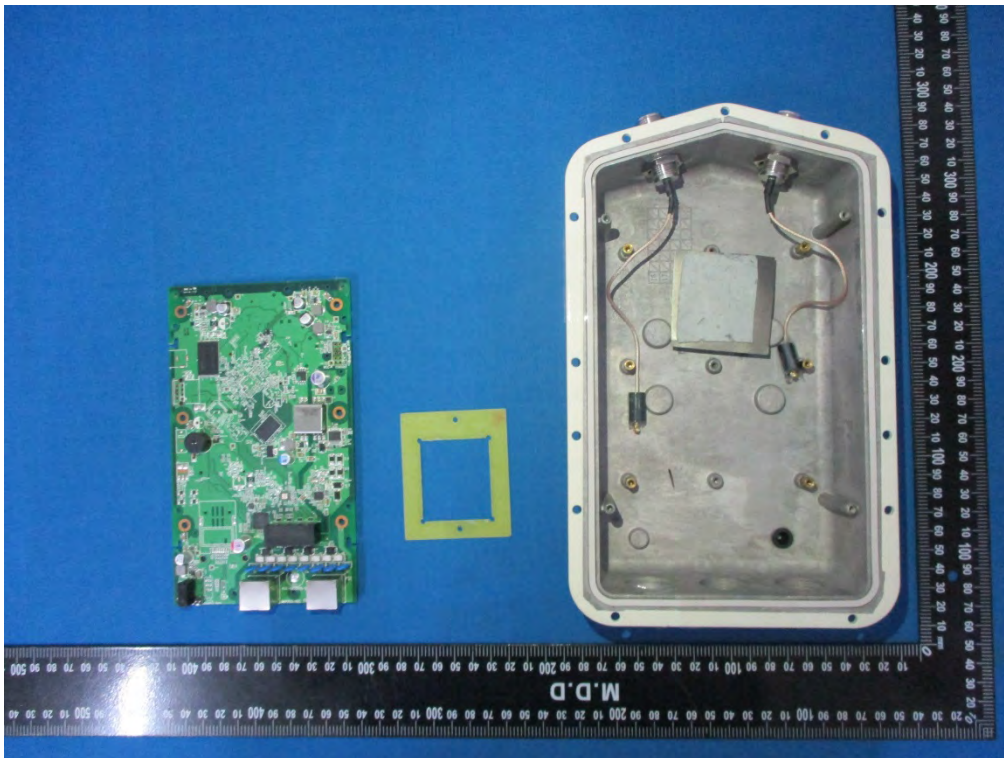

EUT- Antenna connect port View

WIFI RF Chip IC – Top View

Patch Antenna – Top View

Patch Antenna – Bottom View

EUT – Dipole antenna

Model: VigorAP 920R
EUT- Uncover View

EUT- Uncover View

EUT- Uncover View

EUT- Main Board Top View

WIFI RF Chip IC – Top View

EUT – Dipole antenna

Model: VigorAP 920RP
EUT- Uncover View

EUT- Uncover View

EUT- Uncover View

EUT- Main Board Top View

EUT- Main Board Bottom View

EUT- Antenna connect port View

WIFI RF Chip IC – Top View

EUT – Dipole antenna

Model: VigorAP 920RD

EUT- Uncover View

EUT- Uncover View

EUT- Uncover View

EUT- Main Board Top View

EUT- Main Board Bottom View

EUT- Antenna connect port View

WIFI RF Chip IC – Top View

Patch Antenna – Top View

Patch Antenna – Bottom View

EUT – Dipole antenna