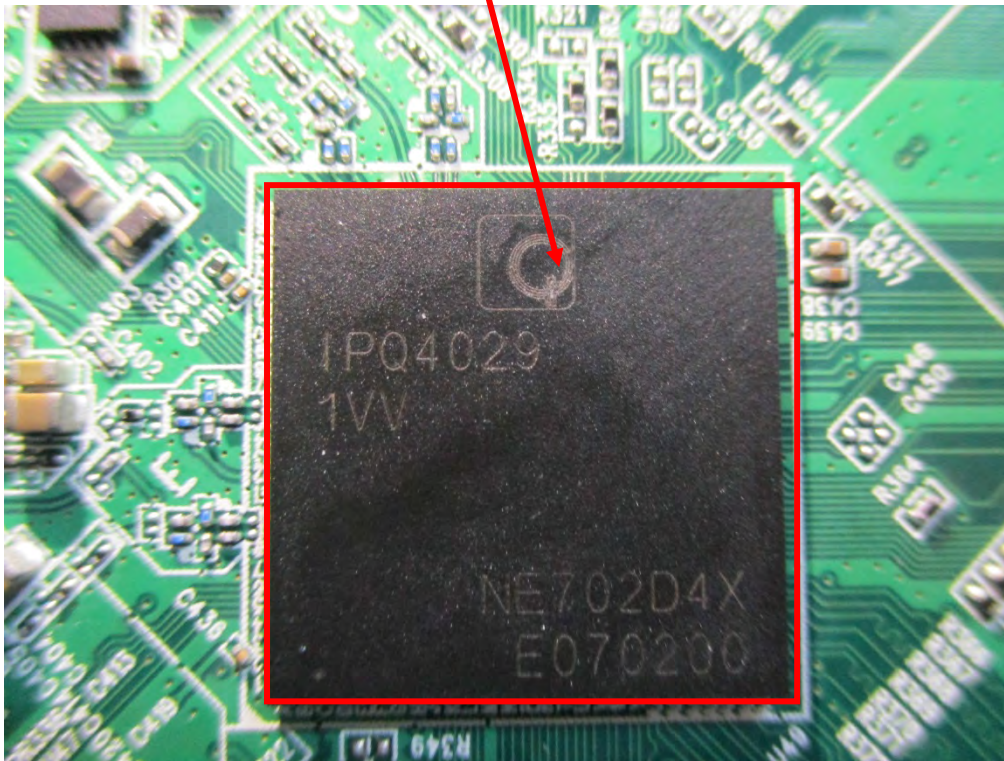

EUT- Main Board Top View

WIFI RF Chip IC – Top View

EUT – Dipole antenna

Model: VigorAP 920RP
EUT- Uncover View

EUT- Uncover View

EUT- Uncover View

EUT- Main Board Top View

EUT- Main Board Bottom View

EUT- Antenna connect port View

WIFI RF Chip IC – Top View

EUT – Dipole antenna

Model: VigorAP 920RD

EUT- Uncover View

EUT- Uncover View

EUT- Uncover View

EUT- Main Board Top View

EUT- Main Board Bottom View

EUT- Antenna connect port View

WIFI RF Chip IC – Top View

Patch Antenna – Top View

Patch Antenna – Bottom View

EUT – Dipole antenna