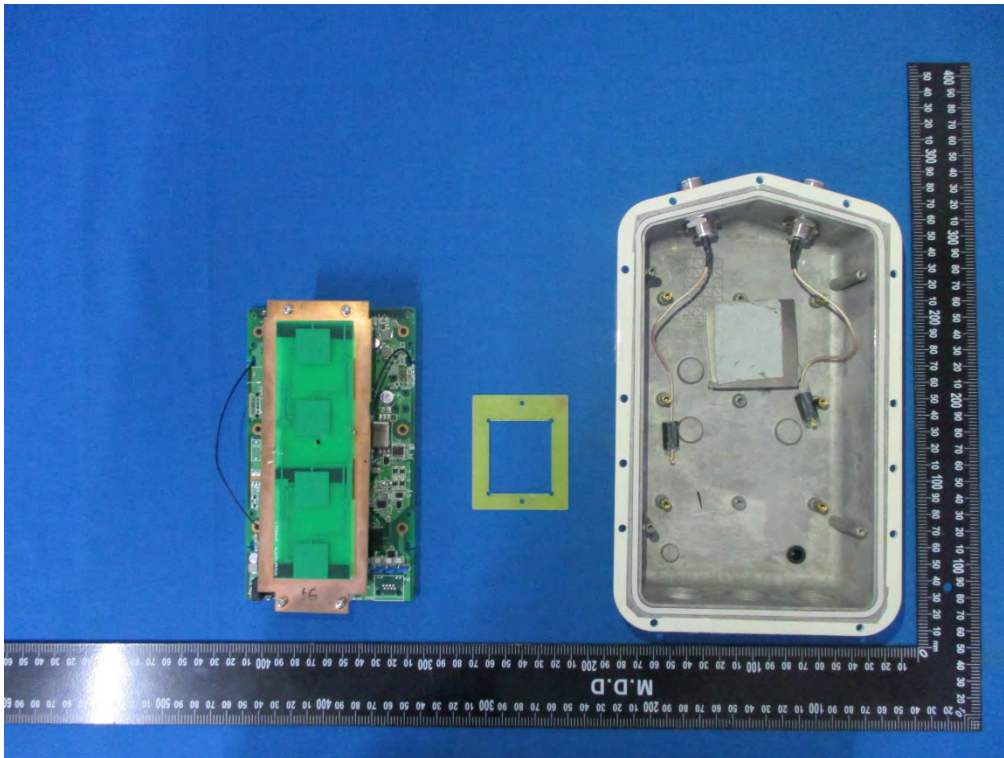

EUT- Antenna connect port View

WIFI RF Chip IC – Top View

Patch Antenna – Top View

Patch Antenna – Bottom View

EUT – Dipole antenna

Model: VigorAP 920R
EUT- Uncover View

EUT- Uncover View

EUT- Uncover View

EUT- Main Board Top View

WIFI RF Chip IC – Top View

EUT – Dipole antenna

Model: VigorAP 920RP
EUT- Uncover View

EUT- Uncover View

EUT- Uncover View

EUT- Main Board Top View

EUT- Main Board Bottom View

EUT- Antenna connect port View

WIFI RF Chip IC – Top View

EUT – Dipole antenna

Model: VigorAP 920RD

EUT- Uncover View

EUT- Uncover View

EUT- Uncover View

EUT- Main Board Top View

EUT- Main Board Bottom View

EUT- Antenna connect port View

WIFI RF Chip IC – Top View

Patch Antenna – Top View

Patch Antenna – Bottom View

EUT – Dipole antenna