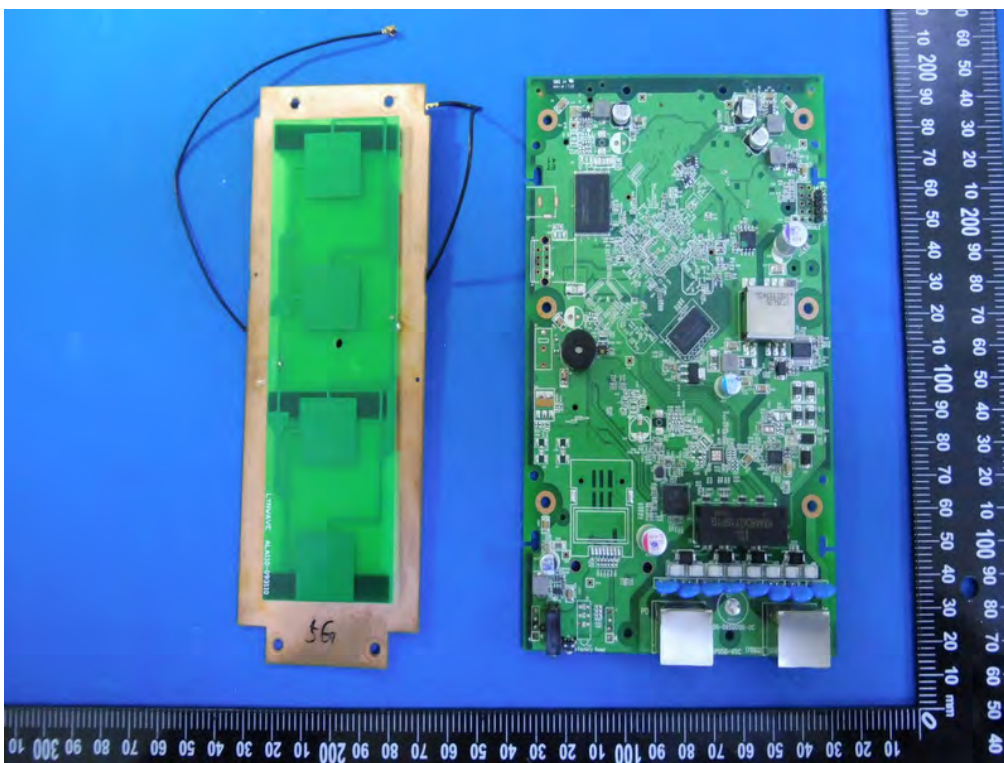

INTERNAL PHOTOS

Model: VigorAP 920RPD

EUT- Uncover View

EUT- Uncover View

EUT- Uncover View

EUT- Uncover View

EUT- Main Board Top View

EUT- Main Board Bottom View

EUT- Antenna connect port View

WIFI RF Chip IC – Top View

Patch Antenna – Top View

Patch Antenna – Bottom View

EUT – Dipole antenna

Model: VigorAP 920R
EUT- Uncover View

EUT- Uncover View

EUT- Uncover View

EUT- Main Board Top View

WIFI RF Chip IC – Top View

EUT – Dipole antenna

Model: VigorAP 920RP
EUT- Uncover View

EUT- Uncover View

EUT- Uncover View

EUT- Main Board Top View

EUT- Main Board Bottom View

EUT- Antenna connect port View

WIFI RF Chip IC – Top View

EUT – Dipole antenna

Model: VigorAP 920RD

EUT- Uncover View

EUT- Uncover View

EUT- Uncover View

EUT- Main Board Top View