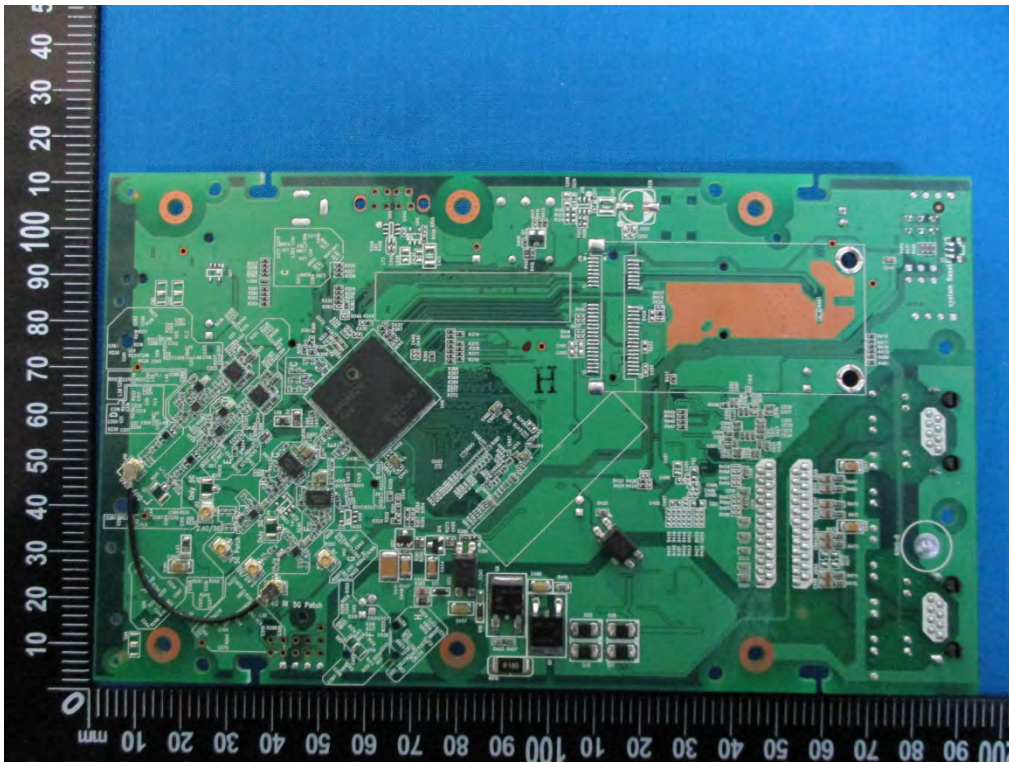

EUT- Antenna connect port View

WIFI RF Chip IC – Top View

Patch Antenna – Top View

Patch Antenna – Bottom View

EUT – Dipole antenna

Model: VigorAP 920R
EUT- Uncover View

EUT- Uncover View

EUT- Uncover View

EUT- Main Board Top View

WIFI RF Chip IC – Top View

EUT – Dipole antenna

Model: VigorAP 920RP
EUT- Uncover View

EUT- Uncover View

EUT- Uncover View

EUT- Main Board Top View

EUT- Main Board Bottom View

EUT- Antenna connect port View

WIFI RF Chip IC – Top View

EUT – Dipole antenna

Model: VigorAP 920RD

EUT- Uncover View

EUT- Uncover View

EUT- Uncover View

EUT- Main Board Top View

EUT- Main Board Bottom View

EUT- Antenna connect port View

WIFI RF Chip IC – Top View

Patch Antenna – Top View

Patch Antenna – Bottom View

EUT – Dipole antenna