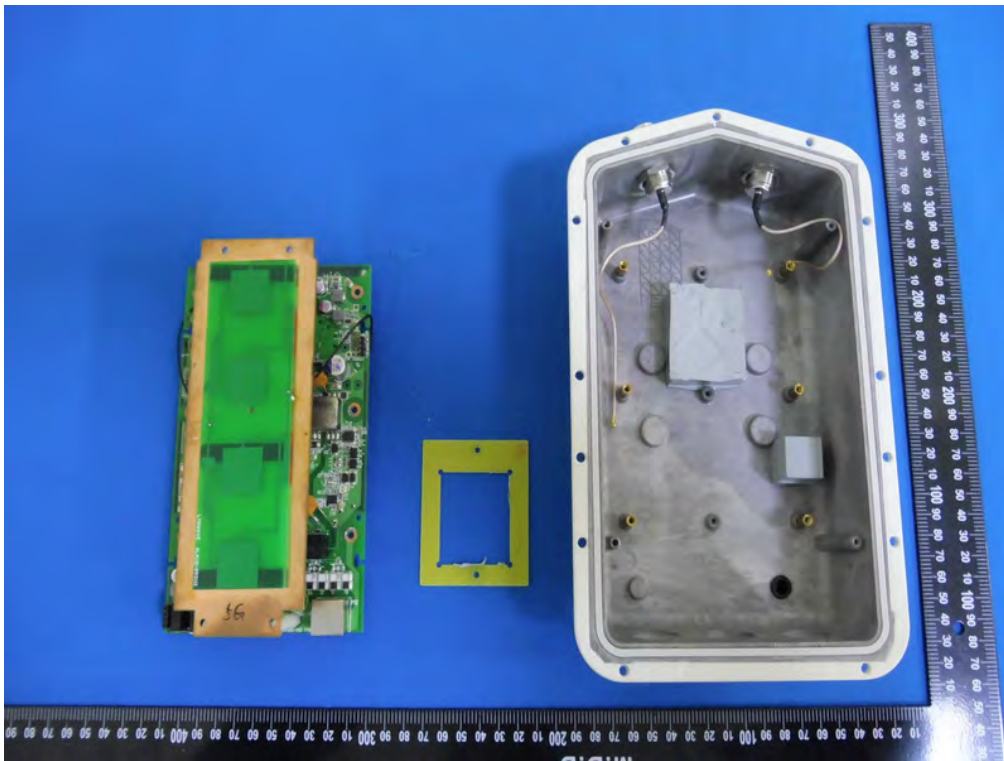

INTERNAL PHOTOS

Model: VigorAP 920RPD

EUT- Uncover View

EUT- Uncover View

EUT- Uncover View

EUT- Uncover View

EUT- Main Board Top View

EUT- Main Board Bottom View

EUT- Antenna connect port View

WIFI RF Chip IC – Top View

Patch Antenna – Top View

Patch Antenna – Bottom View

EUT – Dipole antenna

Model: VigorAP 920R
EUT- Uncover View

EUT- Uncover View

EUT- Uncover View

EUT- Main Board Top View

WIFI RF Chip IC – Top View

EUT – Dipole antenna

Model: VigorAP 920RP
EUT- Uncover View

EUT- Uncover View

EUT- Uncover View

EUT- Main Board Top View

EUT- Main Board Bottom View

EUT- Antenna connect port View

WIFI RF Chip IC – Top View

EUT – Dipole antenna

Model: VigorAP 920RD

EUT- Uncover View

EUT- Uncover View

EUT- Uncover View

EUT- Main Board Top View