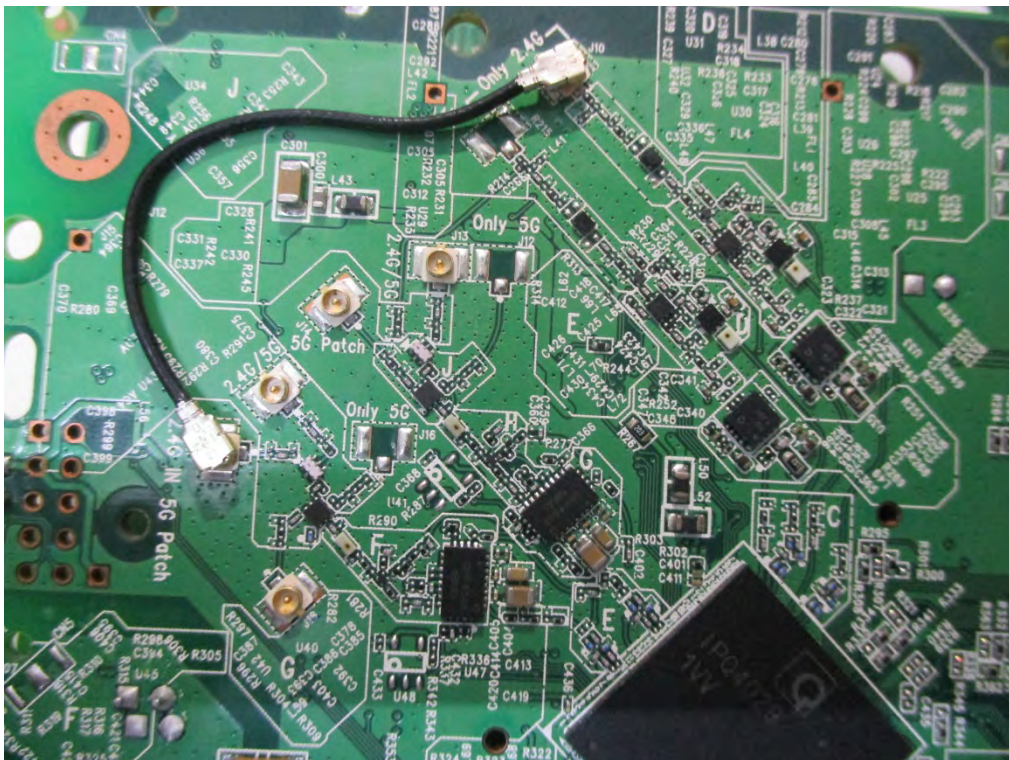

EUT- Antenna connect port View

WIFI RF Chip IC – Top View

Patch Antenna – Top View

Patch Antenna – Bottom View

EUT – Dipole antenna

Model: VigorAP 920R
EUT- Uncover View

EUT- Uncover View

EUT- Uncover View

EUT- Main Board Top View

WIFI RF Chip IC – Top View

EUT – Dipole antenna

Model: VigorAP 920RP
EUT- Uncover View

EUT- Uncover View

EUT- Uncover View

EUT- Main Board Top View

EUT- Main Board Bottom View

EUT- Antenna connect port View

WIFI RF Chip IC – Top View

EUT – Dipole antenna

Model: VigorAP 920RD

EUT- Uncover View

EUT- Uncover View

EUT- Uncover View

EUT- Main Board Top View

EUT- Main Board Bottom View

EUT- Antenna connect port View

WIFI RF Chip IC – Top View

Patch Antenna – Top View

Patch Antenna – Bottom View

EUT – Dipole antenna