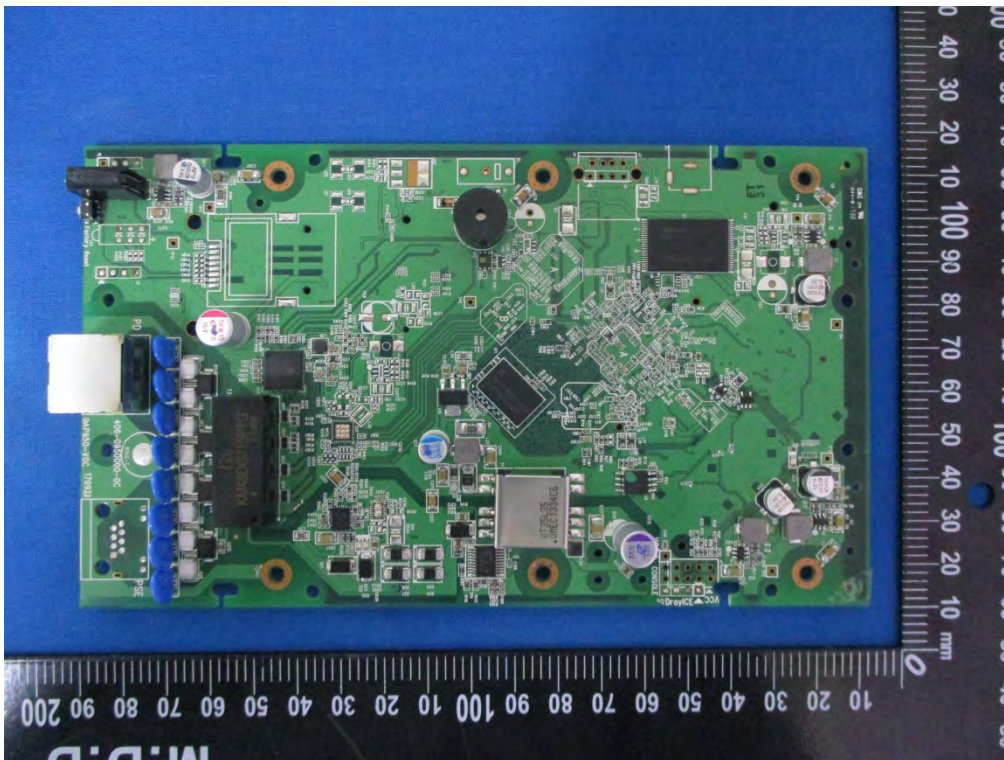

EUT- Main Board Top View

WIFI RF Chip IC – Top View

EUT – Dipole antenna

Model: VigorAP 920RP
EUT- Uncover View

EUT- Uncover View

EUT- Uncover View

EUT- Main Board Top View

EUT- Main Board Bottom View

EUT- Antenna connect port View

WIFI RF Chip IC – Top View

EUT – Dipole antenna

Model: VigorAP 920RD

EUT- Uncover View

EUT- Uncover View

EUT- Uncover View

EUT- Main Board Top View

EUT- Main Board Bottom View

EUT- Antenna connect port View

WIFI RF Chip IC – Top View

Patch Antenna – Top View

Patch Antenna – Bottom View

EUT – Dipole antenna