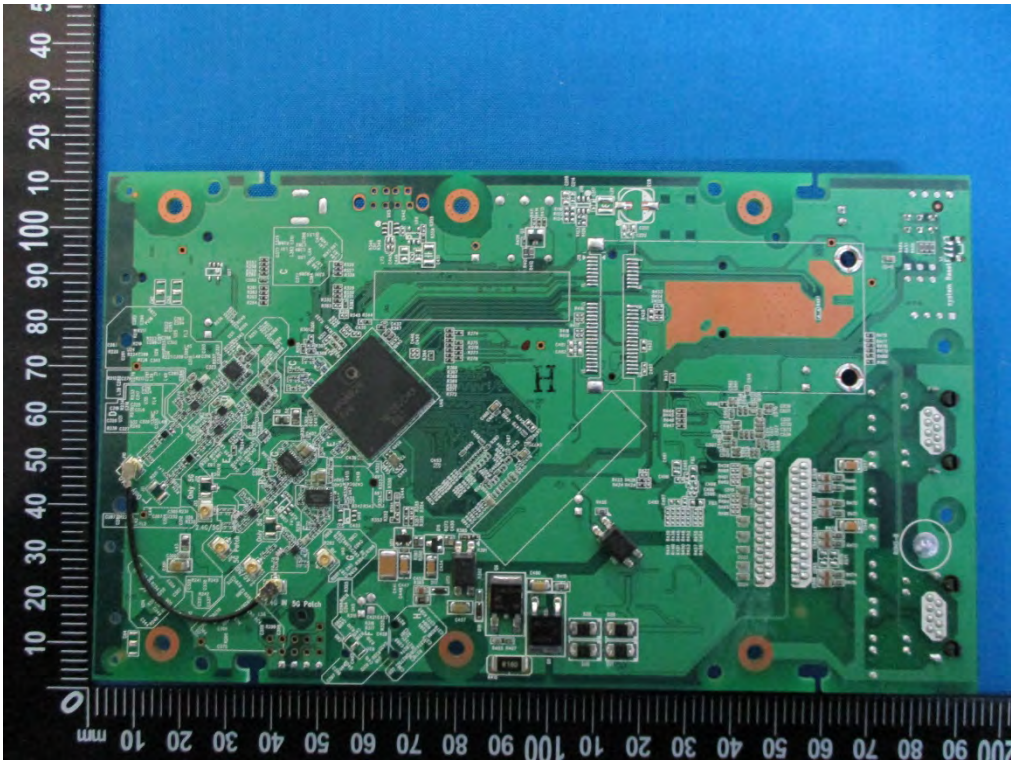

INTERNAL PHOTOS

Model: VigorAP 920RPD

EUT- Uncover View

EUT- Uncover View

EUT- Uncover View

EUT- Uncover View

EUT- Main Board Top View

EUT- Main Board Bottom View

EUT- Antenna connect port View

WIFI RF Chip IC – Top View

Patch Antenna – Top View

Patch Antenna – Bottom View

EUT – Dipole antenna

Model: VigorAP 920R
EUT- Uncover View

EUT- Uncover View

EUT- Uncover View

EUT- Main Board Top View

WIFI RF Chip IC – Top View

EUT – Dipole antenna

Model: VigorAP 920RP
EUT- Uncover View

EUT- Uncover View

EUT- Uncover View

EUT- Main Board Top View

EUT- Main Board Bottom View

EUT- Antenna connect port View

WIFI RF Chip IC – Top View

EUT – Dipole antenna

Model: VigorAP 920RD

EUT- Uncover View

EUT- Uncover View

EUT- Uncover View

EUT- Main Board Top View