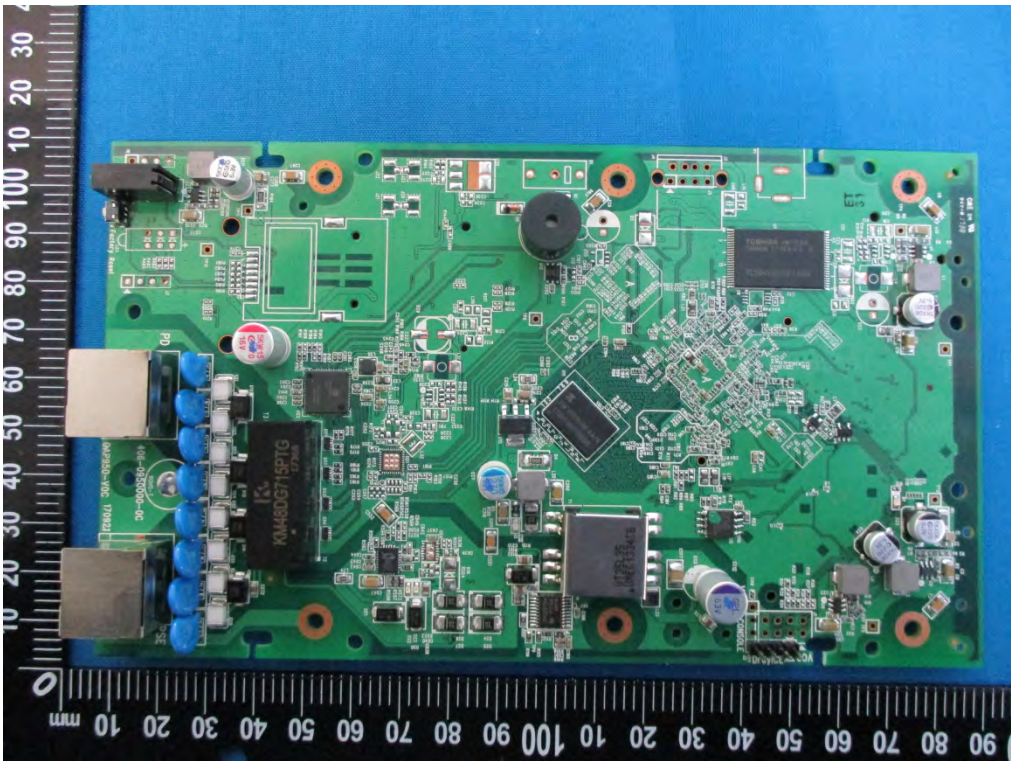

INTERNAL PHOTOS

Model: VigorAP 920RPD

EUT- Uncover View

EUT- Uncover View

EUT- Uncover View

EUT- Uncover View

EUT- Main Board Top View

EUT- Main Board Bottom View

EUT- Antenna connect port View

WIFI RF Chip IC – Top View

Patch Antenna – Top View

Patch Antenna – Bottom View

EUT – Dipole antenna

Model: VigorAP 920R
EUT- Uncover View

EUT- Uncover View

EUT- Uncover View

EUT- Main Board Top View

WIFI RF Chip IC – Top View

EUT – Dipole antenna

Model: VigorAP 920RP
EUT- Uncover View

EUT- Uncover View

EUT- Uncover View

EUT- Main Board Top View

EUT- Main Board Bottom View

EUT- Antenna connect port View

WIFI RF Chip IC – Top View

EUT – Dipole antenna

Model: VigorAP 920RD

EUT- Uncover View

EUT- Uncover View

EUT- Uncover View

EUT- Main Board Top View