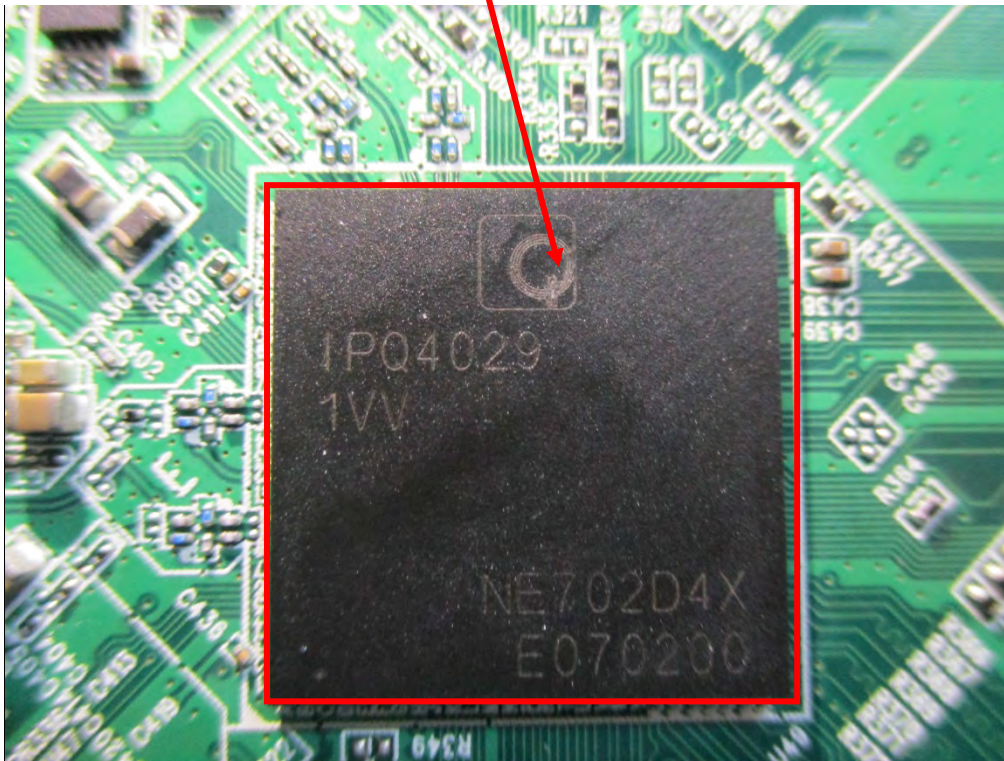

INTERNAL PHOTOS

Model: VigorAP 920RPD

EUT- Uncover View

EUT- Uncover View

EUT- Uncover View

EUT- Uncover View

EUT- Main Board Top View

EUT- Main Board Bottom View

EUT- Antenna connect port View

WIFI RF Chip IC – Top View

Patch Antenna – Top View

Patch Antenna – Bottom View

EUT – Dipole antenna

Model: VigorAP 920R
EUT- Uncover View

EUT- Uncover View

EUT- Uncover View

EUT- Main Board Top View

WIFI RF Chip IC – Top View

EUT – Dipole antenna

Model: VigorAP 920RP
EUT- Uncover View

EUT- Uncover View

EUT- Uncover View

EUT- Main Board Top View

EUT- Main Board Bottom View

EUT- Antenna connect port View

WIFI RF Chip IC – Top View

EUT – Dipole antenna

Model: VigorAP 920RD

EUT- Uncover View

EUT- Uncover View

EUT- Uncover View

EUT- Main Board Top View