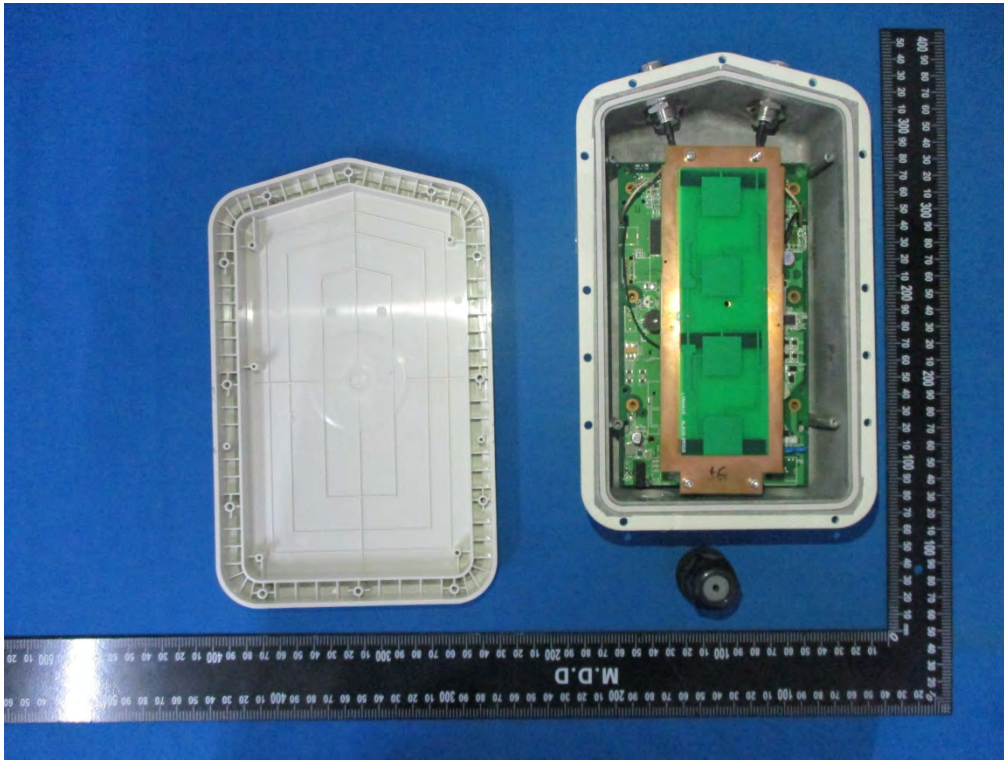

EUT- Main Board Top View

WIFI RF Chip IC – Top View

EUT – Dipole antenna

Model: VigorAP 920RP
EUT- Uncover View

EUT- Uncover View

EUT- Uncover View

EUT- Main Board Top View

EUT- Main Board Bottom View

EUT- Antenna connect port View

WIFI RF Chip IC – Top View

EUT – Dipole antenna

Model: VigorAP 920RD

EUT- Uncover View

EUT- Uncover View

EUT- Uncover View

EUT- Main Board Top View

EUT- Main Board Bottom View

EUT- Antenna connect port View

WIFI RF Chip IC – Top View

Patch Antenna – Top View

Patch Antenna – Bottom View

EUT – Dipole antenna