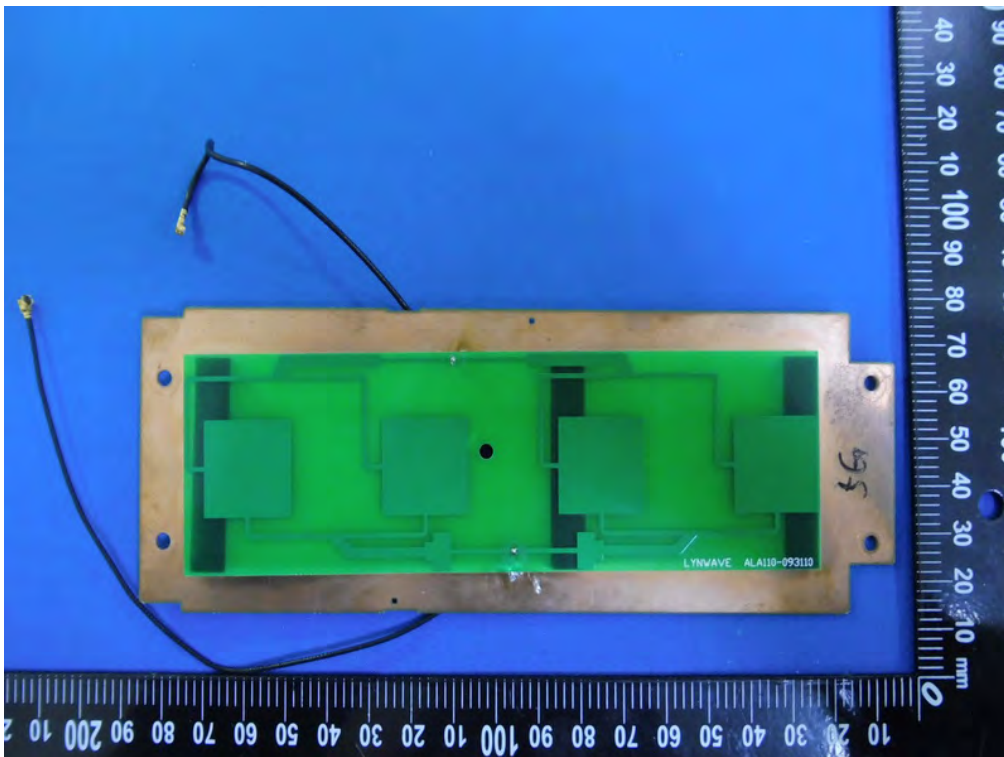

EUT- Antenna connect port View

WIFI RF Chip IC – Top View

Patch Antenna – Top View

Patch Antenna – Bottom View

EUT – Dipole antenna

Model: VigorAP 920R
EUT- Uncover View

EUT- Uncover View

EUT- Uncover View

EUT- Main Board Top View

WIFI RF Chip IC – Top View

EUT – Dipole antenna

Model: VigorAP 920RP
EUT- Uncover View

EUT- Uncover View

EUT- Uncover View

EUT- Main Board Top View

EUT- Main Board Bottom View

EUT- Antenna connect port View

WIFI RF Chip IC – Top View

EUT – Dipole antenna

Model: VigorAP 920RD

EUT- Uncover View

EUT- Uncover View

EUT- Uncover View

EUT- Main Board Top View

EUT- Main Board Bottom View

EUT- Antenna connect port View

WIFI RF Chip IC – Top View

Patch Antenna – Top View

Patch Antenna – Bottom View

EUT – Dipole antenna