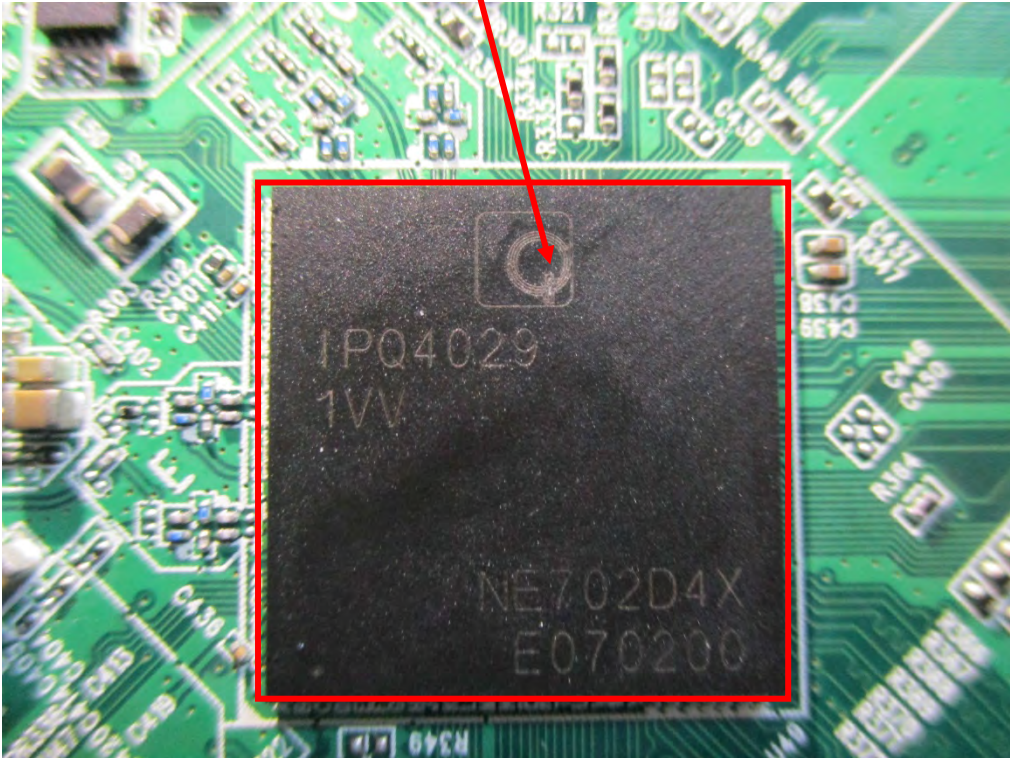

INTERNAL PHOTOS

Model: VigorAP 920RPD

EUT- Uncover View

EUT- Uncover View

EUT- Uncover View

EUT- Uncover View

EUT- Main Board Top View

EUT- Main Board Bottom View

EUT- Antenna connect port View

WIFI RF Chip IC – Top View

Patch Antenna – Top View

Patch Antenna – Bottom View

EUT – Dipole antenna

Model: VigorAP 920R
EUT- Uncover View

EUT- Uncover View

EUT- Uncover View

EUT- Main Board Top View

WIFI RF Chip IC – Top View

EUT – Dipole antenna

Model: VigorAP 920RP
EUT- Uncover View

EUT- Uncover View

EUT- Uncover View

EUT- Main Board Top View

EUT- Main Board Bottom View

EUT- Antenna connect port View

WIFI RF Chip IC – Top View

EUT – Dipole antenna

Model: VigorAP 920RD

EUT- Uncover View

EUT- Uncover View

EUT- Uncover View

EUT- Main Board Top View