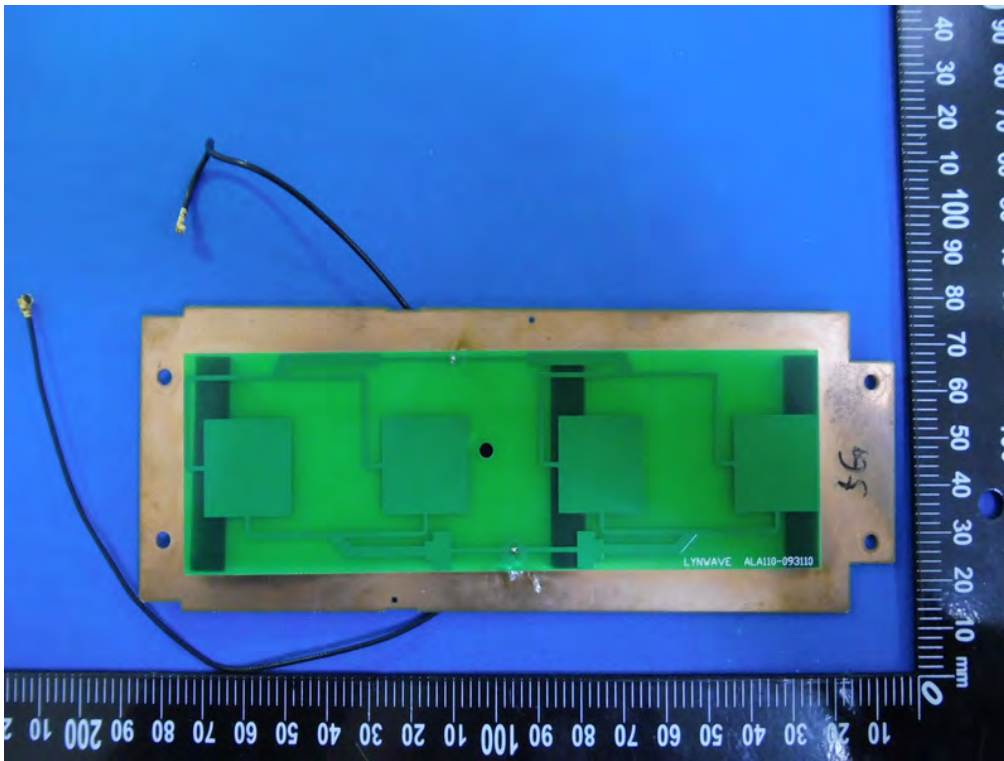

INTERNAL PHOTOS

Model: VigorAP 920RPD

EUT- Uncover View

EUT- Uncover View

EUT- Uncover View

EUT- Uncover View

EUT- Main Board Top View

EUT- Main Board Bottom View

EUT- Antenna connect port View

WIFI RF Chip IC – Top View

Patch Antenna – Top View

Patch Antenna – Bottom View

EUT – Dipole antenna

Model: VigorAP 920R
EUT- Uncover View

EUT- Uncover View

EUT- Uncover View

EUT- Main Board Top View

WIFI RF Chip IC – Top View

EUT – Dipole antenna

Model: VigorAP 920RP
EUT- Uncover View

EUT- Uncover View

EUT- Uncover View

EUT- Main Board Top View

EUT- Main Board Bottom View

EUT- Antenna connect port View

WIFI RF Chip IC – Top View

EUT – Dipole antenna

Model: VigorAP 920RD

EUT- Uncover View

EUT- Uncover View

EUT- Uncover View

EUT- Main Board Top View