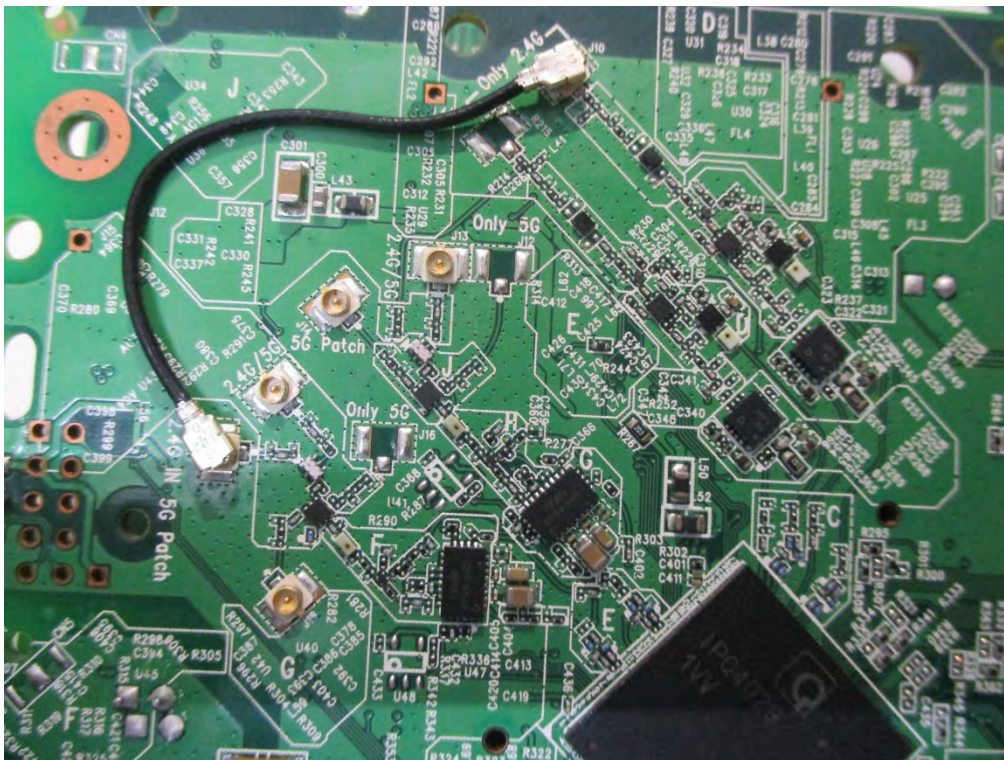

EUT- Antenna connect port View

WIFI RF Chip IC – Top View

Patch Antenna – Top View

Patch Antenna – Bottom View

EUT – Dipole antenna

Model: VigorAP 920R
EUT- Uncover View

EUT- Uncover View

EUT- Uncover View

EUT- Main Board Top View

WIFI RF Chip IC – Top View

EUT – Dipole antenna

Model: VigorAP 920RP
EUT- Uncover View

EUT- Uncover View

EUT- Uncover View

EUT- Main Board Top View

EUT- Main Board Bottom View

EUT- Antenna connect port View

WIFI RF Chip IC – Top View

EUT – Dipole antenna

Model: VigorAP 920RD

EUT- Uncover View

EUT- Uncover View

EUT- Uncover View

EUT- Main Board Top View

EUT- Main Board Bottom View

EUT- Antenna connect port View

WIFI RF Chip IC – Top View

Patch Antenna – Top View

Patch Antenna – Bottom View

EUT – Dipole antenna