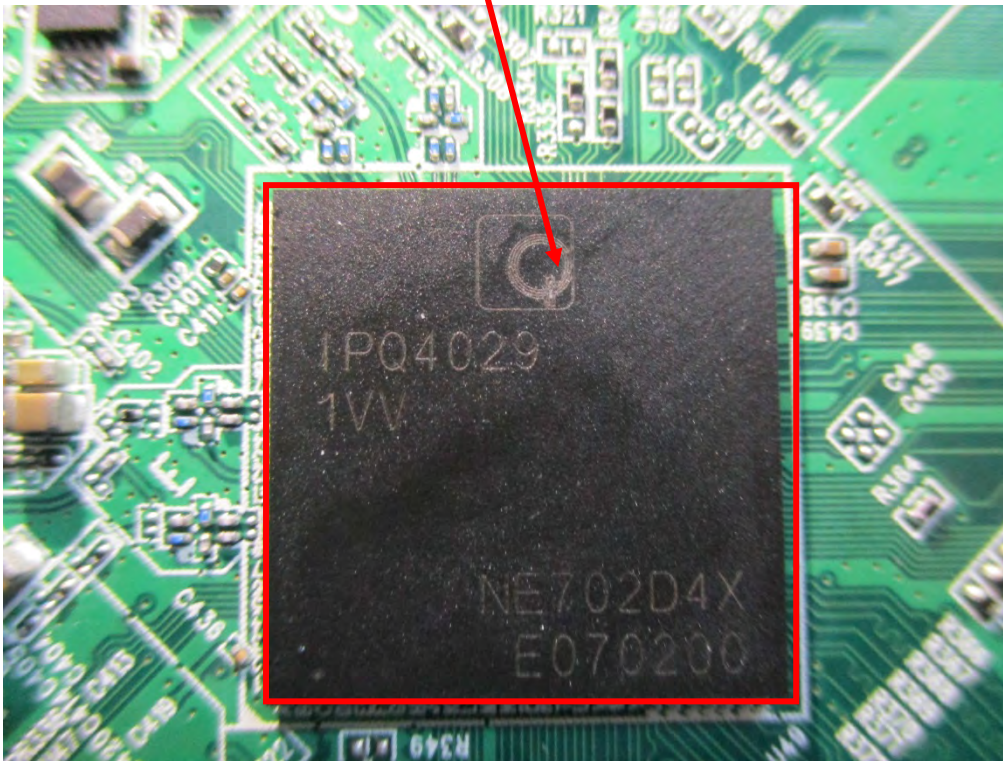

EUT- Antenna connect port View

WIFI RF Chip IC – Top View

Patch Antenna – Top View

Patch Antenna – Bottom View

EUT – Dipole antenna

Model: VigorAP 920R
EUT- Uncover View

EUT- Uncover View

EUT- Uncover View

EUT- Main Board Top View

WIFI RF Chip IC – Top View

EUT – Dipole antenna

Model: VigorAP 920RP
EUT- Uncover View

EUT- Uncover View

EUT- Uncover View

EUT- Main Board Top View

EUT- Main Board Bottom View

EUT- Antenna connect port View

WIFI RF Chip IC – Top View

EUT – Dipole antenna

Model: VigorAP 920RD

EUT- Uncover View

EUT- Uncover View

EUT- Uncover View

EUT- Main Board Top View

EUT- Main Board Bottom View

EUT- Antenna connect port View

WIFI RF Chip IC – Top View

Patch Antenna – Top View

Patch Antenna – Bottom View

EUT – Dipole antenna