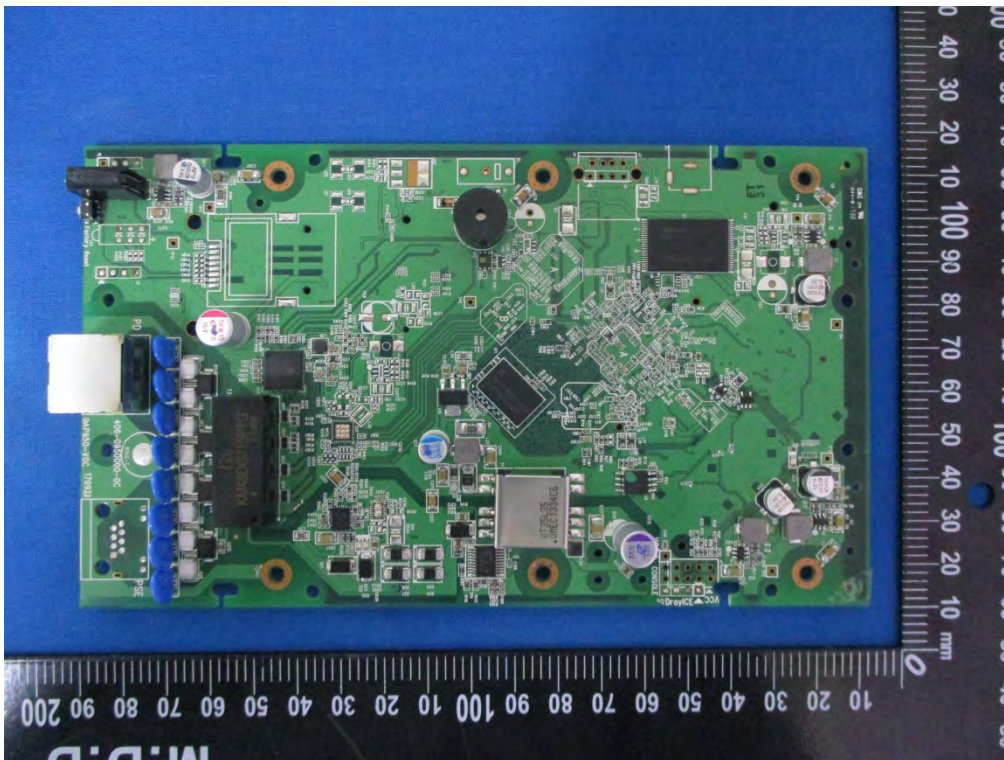

INTERNAL PHOTOS

Model: VigorAP 920RPD

EUT- Uncover View

EUT- Uncover View

EUT- Uncover View

EUT- Uncover View

EUT- Main Board Top View

EUT- Main Board Bottom View

EUT- Antenna connect port View

WIFI RF Chip IC – Top View

Patch Antenna – Top View

Patch Antenna – Bottom View

EUT – Dipole antenna

Model: VigorAP 920R
EUT- Uncover View

EUT- Uncover View

EUT- Uncover View

EUT- Main Board Top View

WIFI RF Chip IC – Top View

EUT – Dipole antenna

Model: VigorAP 920RP
EUT- Uncover View

EUT- Uncover View

EUT- Uncover View

EUT- Main Board Top View

EUT- Main Board Bottom View

EUT- Antenna connect port View

WIFI RF Chip IC – Top View

EUT – Dipole antenna

Model: VigorAP 920RD

EUT- Uncover View

EUT- Uncover View

EUT- Uncover View

EUT- Main Board Top View