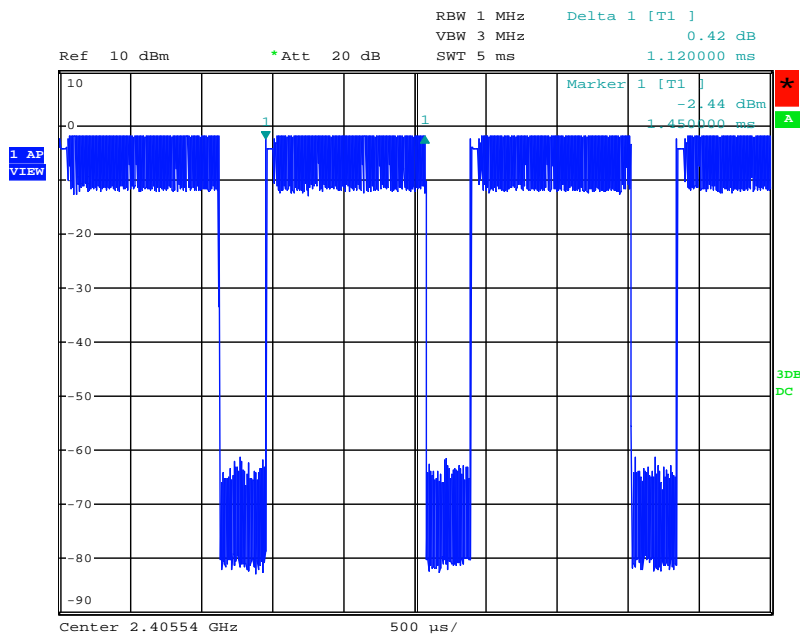

INTERTEK TESTING SERVICES

Report No.:HK12080406-2
Sample No.:2/2

Date: 28.JUL.2012 15:00:49

Date: 28.JUL.2012 14:58:06

INTERTEK TESTING SERVICES

Report No.:HK12080406-2
Sample No.:2/2

Date: 28.JUL.2012 15:02:29

Average Factor Plot – Pursuant to FCC Part 15 Section 15. 2.49 Requirement (Pass/Fail)