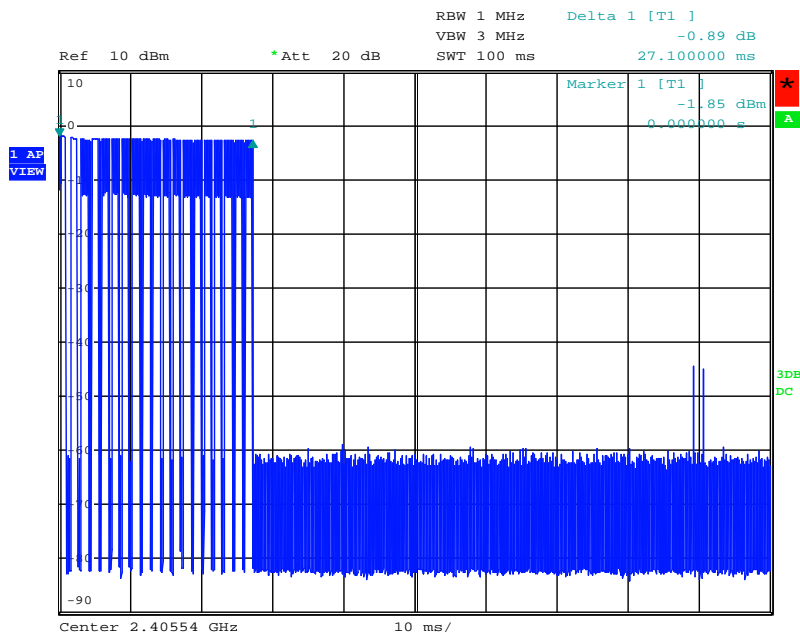

INTERTEK TESTING SERVICES

Report No.:HK12080406-2
Sample No.:2/2

Date: 28.JUL.2012 15:00:49

Date: 28.JUL.2012 14:58:06

INTERTEK TESTING SERVICES

Report No.:HK12080406-2
Sample No.:2/2

Date: 28.JUL.2012 15:02:29

Average Factor Plot – Pursuant to FCC Part 15 Section 15. 2.49 Requirement (Pass/Fail)