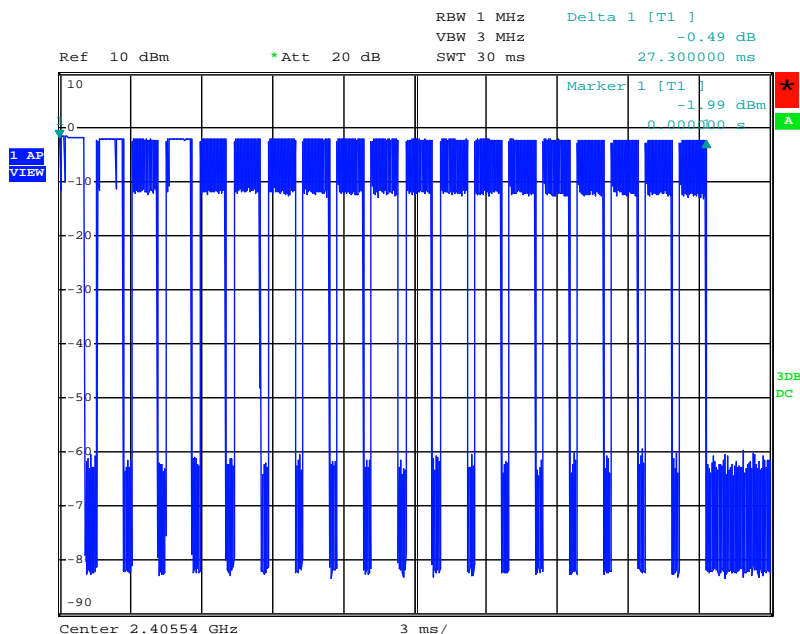

INTERTEK TESTING SERVICES

Report No.:HK12080406-2
Sample No.:2/2

Date: 28.JUL.2012 15:00:49

Date: 28.JUL.2012 14:58:06

INTERTEK TESTING SERVICES

Report No.:HK12080406-2
Sample No.:2/2

Date: 28.JUL.2012 15:02:29

Average Factor Plot – Pursuant to FCC Part 15 Section 15. 2.49 Requirement (Pass/Fail)