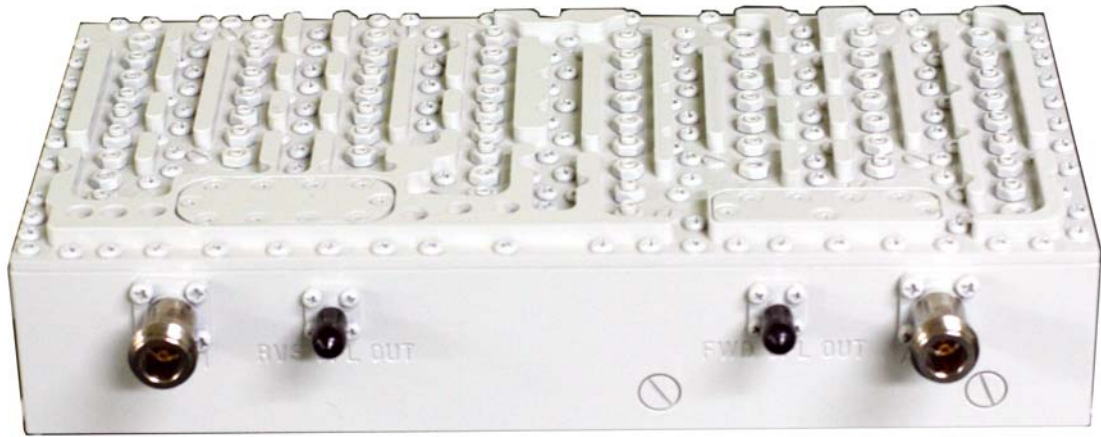

Internal Photos of the Product

SKSN-I30-CO Internal

PSU

PSU

Converter(DL)

Converter(DL)

Converter(DL)

Converter(UL)

Converter(UL)

Converter(UL)

Controller

Controller

Isolation Detect Module

Isolation Detect Module

Isolation Detect Module

iDEN800-PAU-DL

iDEN800-PAU-DL

iDEN800-PAU-UL

iDEN800-PAU-UL

iDEN900-PAU-DL

iDEN900-PAU-DL

[

iDEN900-PAU-UL

iDEN900-PAU-UL