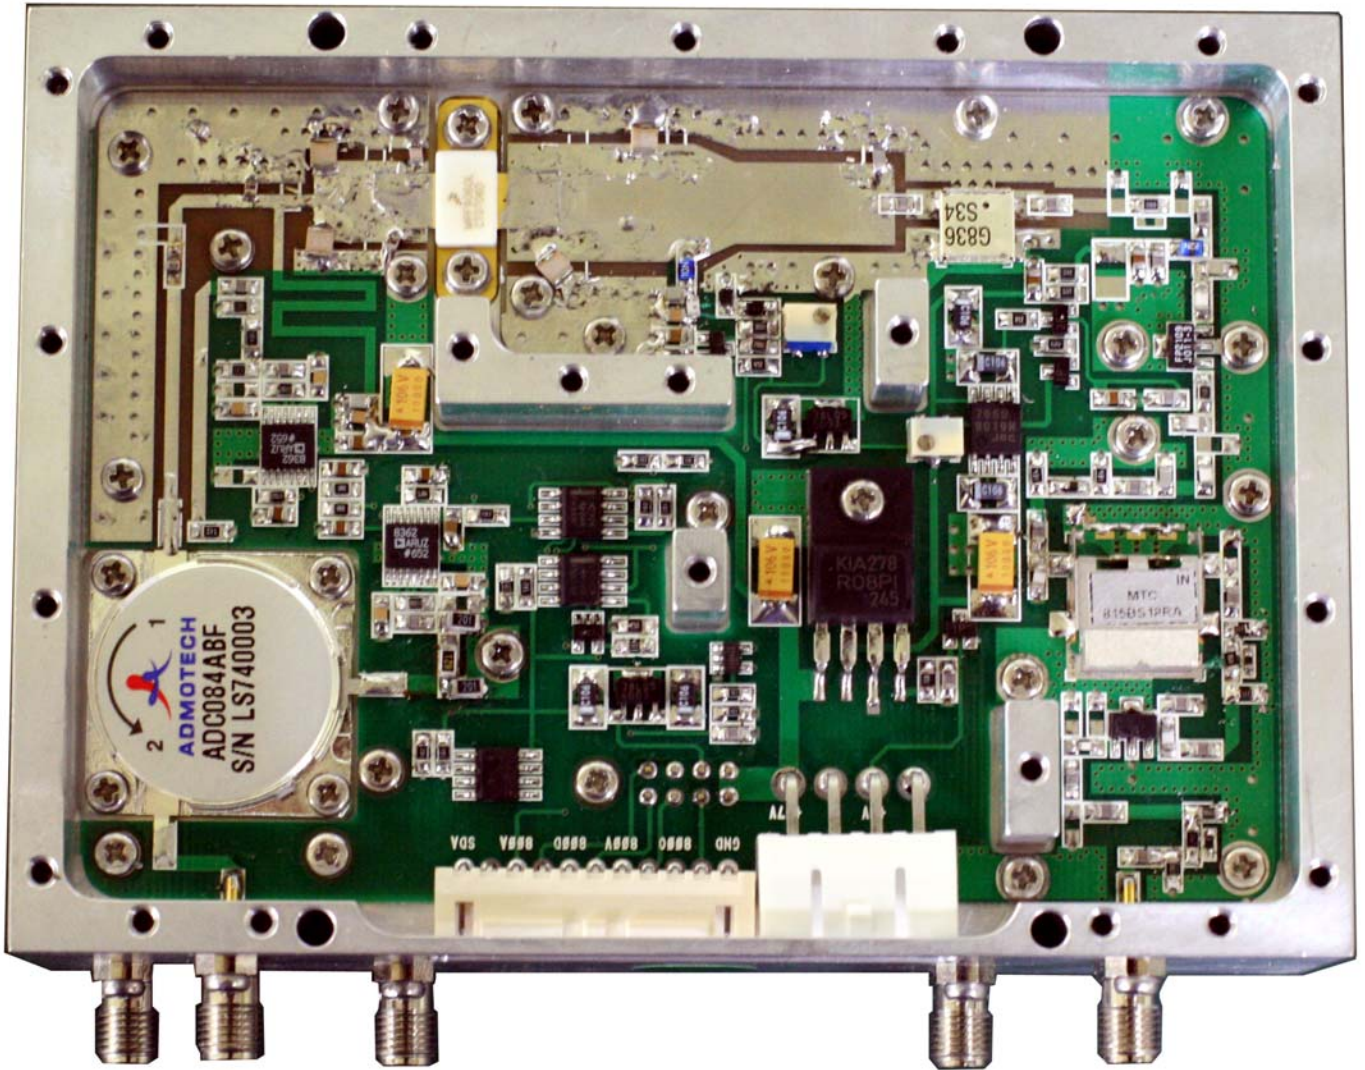

Internal Photos of the Product

SKSN-I30-CO Internal

PSU

PSU

Converter(DL)

Converter(DL)

Converter(DL)

Converter(UL)

Converter(UL)

Converter(UL)

Controller

Controller

Isolation Detect Module

Isolation Detect Module

Isolation Detect Module

iDEN800-PAU-DL

iDEN800-PAU-DL

iDEN800-PAU-UL

iDEN800-PAU-UL

iDEN900-PAU-DL

iDEN900-PAU-DL

[

iDEN900-PAU-UL

iDEN900-PAU-UL