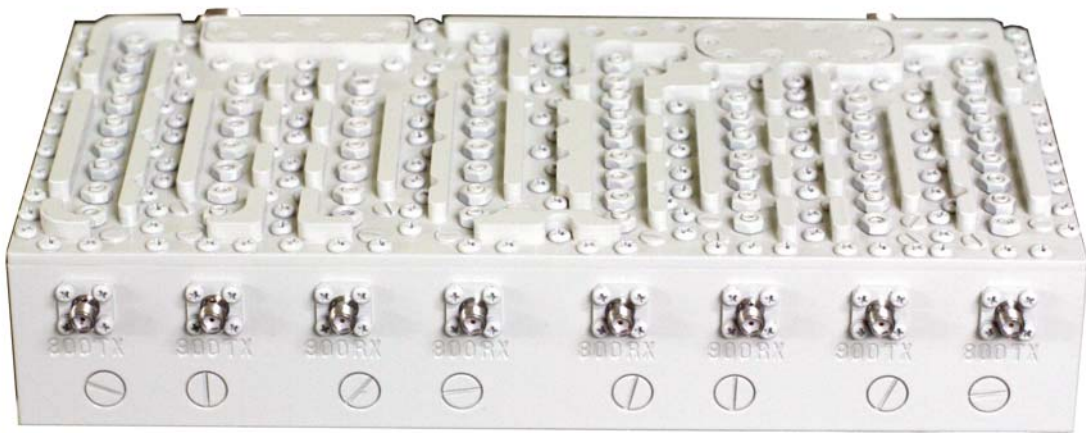

iDEN - Multiplexer