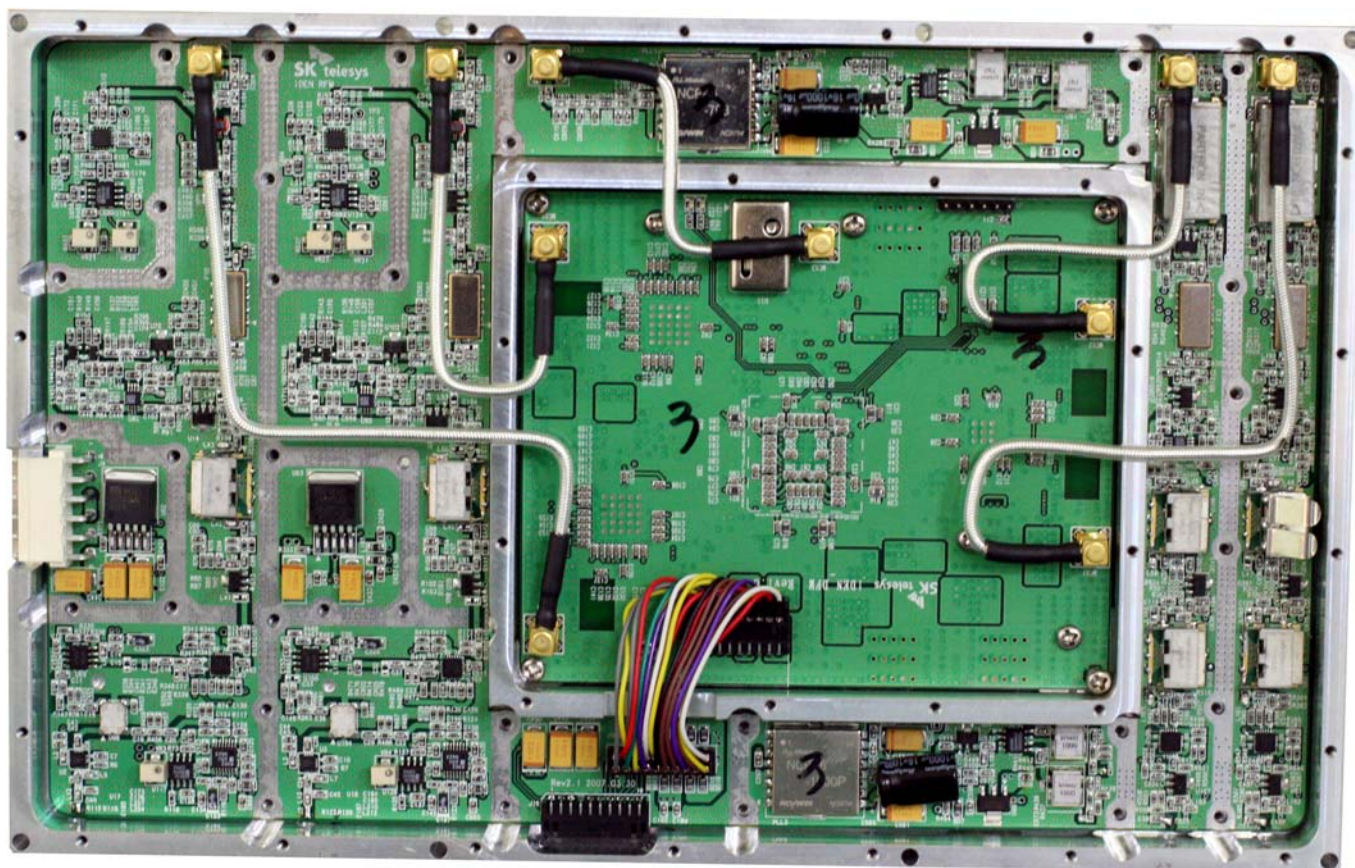

Internal Photos of the Product

SKSN-I30-CO Internal

PSU

PSU

Converter(DL)

Converter(DL)

Converter(DL)

Converter(UL)

Converter(UL)

Converter(UL)

Controller

Controller

Isolation Detect Module

Isolation Detect Module

Isolation Detect Module

iDEN800-PAU-DL

iDEN800-PAU-DL

iDEN800-PAU-UL

iDEN800-PAU-UL

iDEN900-PAU-DL

iDEN900-PAU-DL

[

iDEN900-PAU-UL

iDEN900-PAU-UL