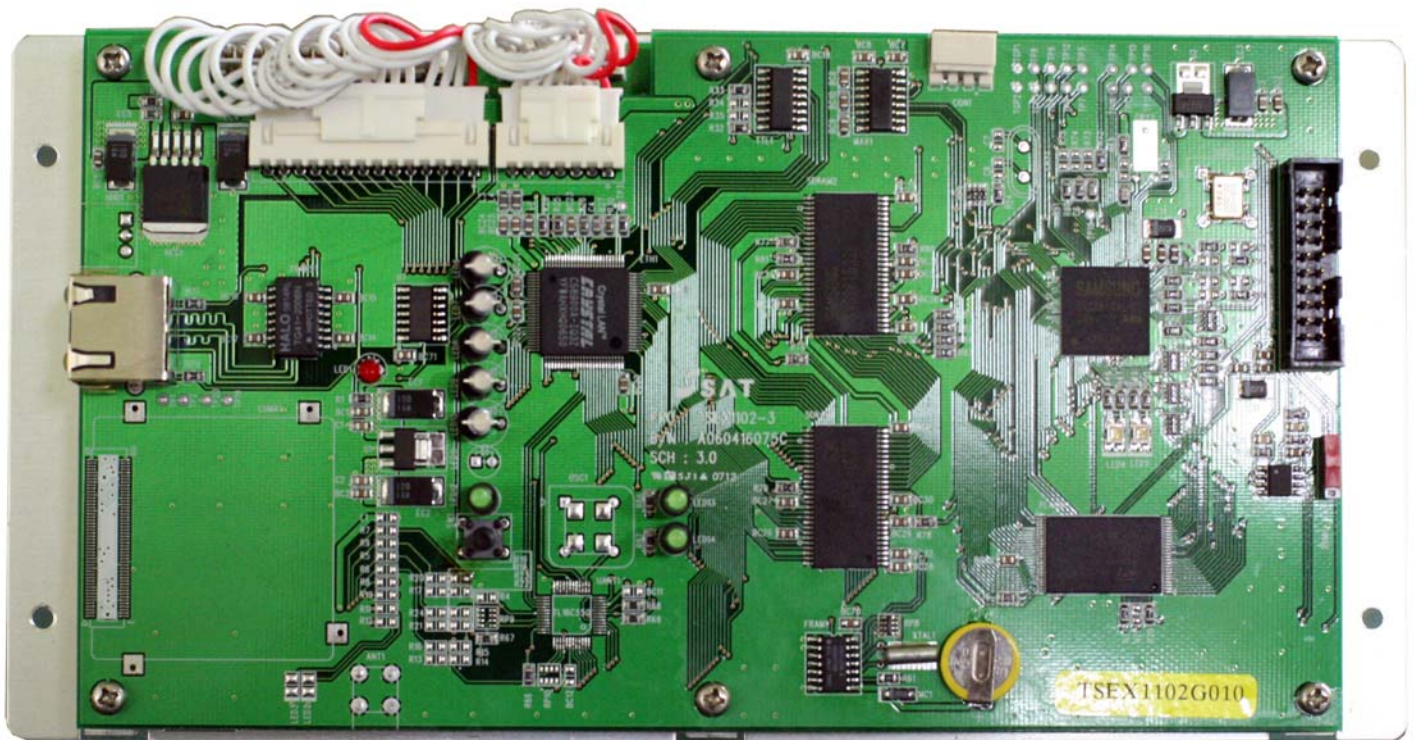

Internal Photos of the Product

SKSN-I30-CO Internal

PSU

PSU

Converter(DL)

Converter(DL)

Converter(DL)

Converter(UL)

Converter(UL)

Converter(UL)

Controller

Controller

Isolation Detect Module

Isolation Detect Module

Isolation Detect Module

iDEN800-PAU-DL

iDEN800-PAU-DL

iDEN800-PAU-UL

iDEN800-PAU-UL

iDEN900-PAU-DL

iDEN900-PAU-DL

[

iDEN900-PAU-UL

iDEN900-PAU-UL