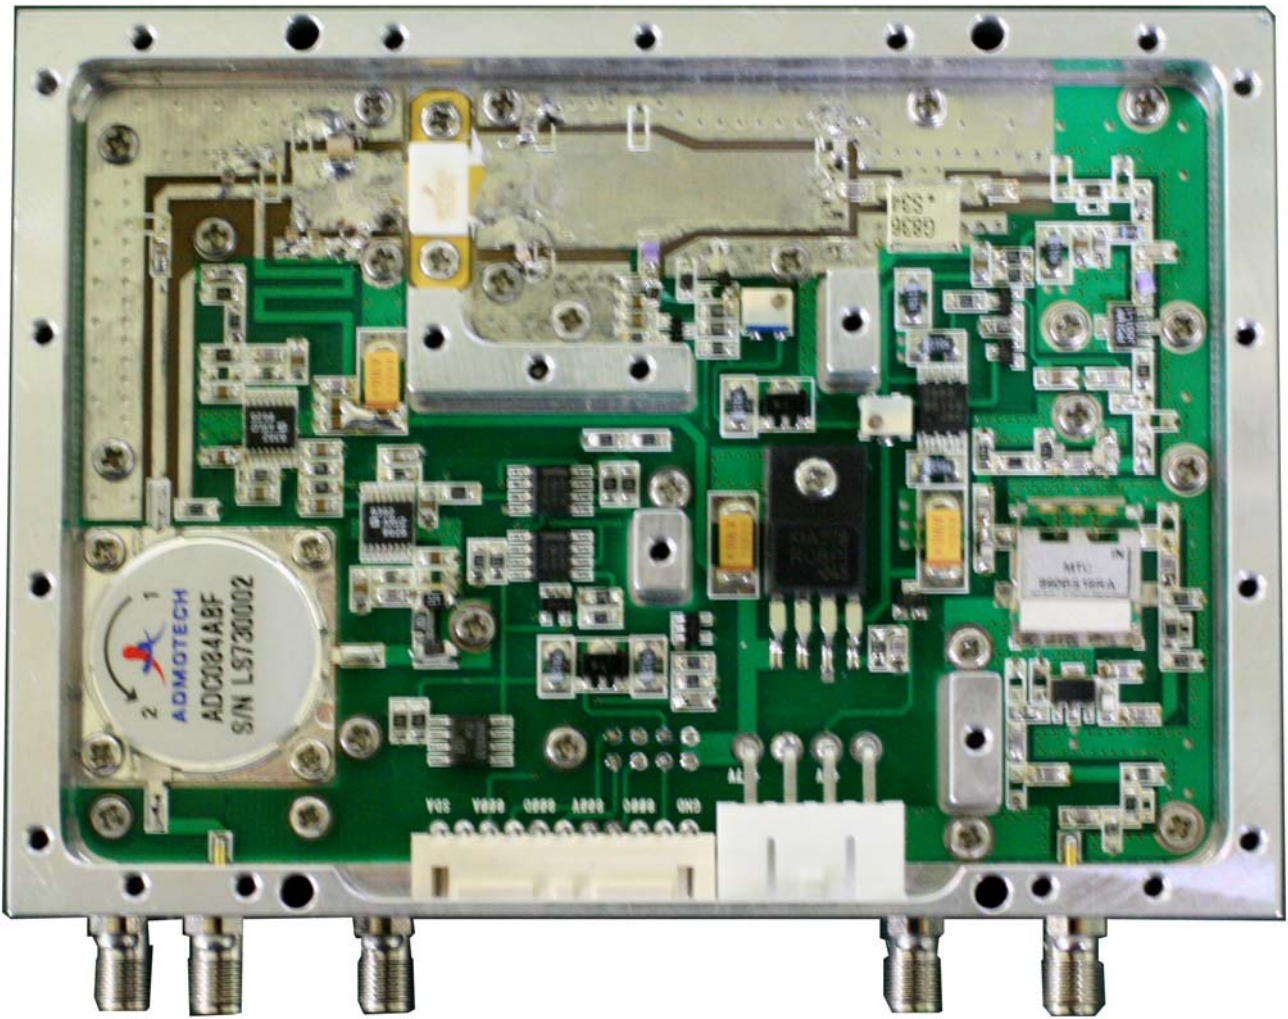

Internal Photos of the Product

SKSN-I30-CO Internal

PSU

PSU

Converter(DL)

Converter(DL)

Converter(DL)

Converter(UL)

Converter(UL)

Converter(UL)

Controller

Controller

Isolation Detect Module

Isolation Detect Module

Isolation Detect Module

iDEN800-PAU-DL

iDEN800-PAU-DL

iDEN800-PAU-UL

iDEN800-PAU-UL

iDEN900-PAU-DL

iDEN900-PAU-DL

[

iDEN900-PAU-UL

iDEN900-PAU-UL