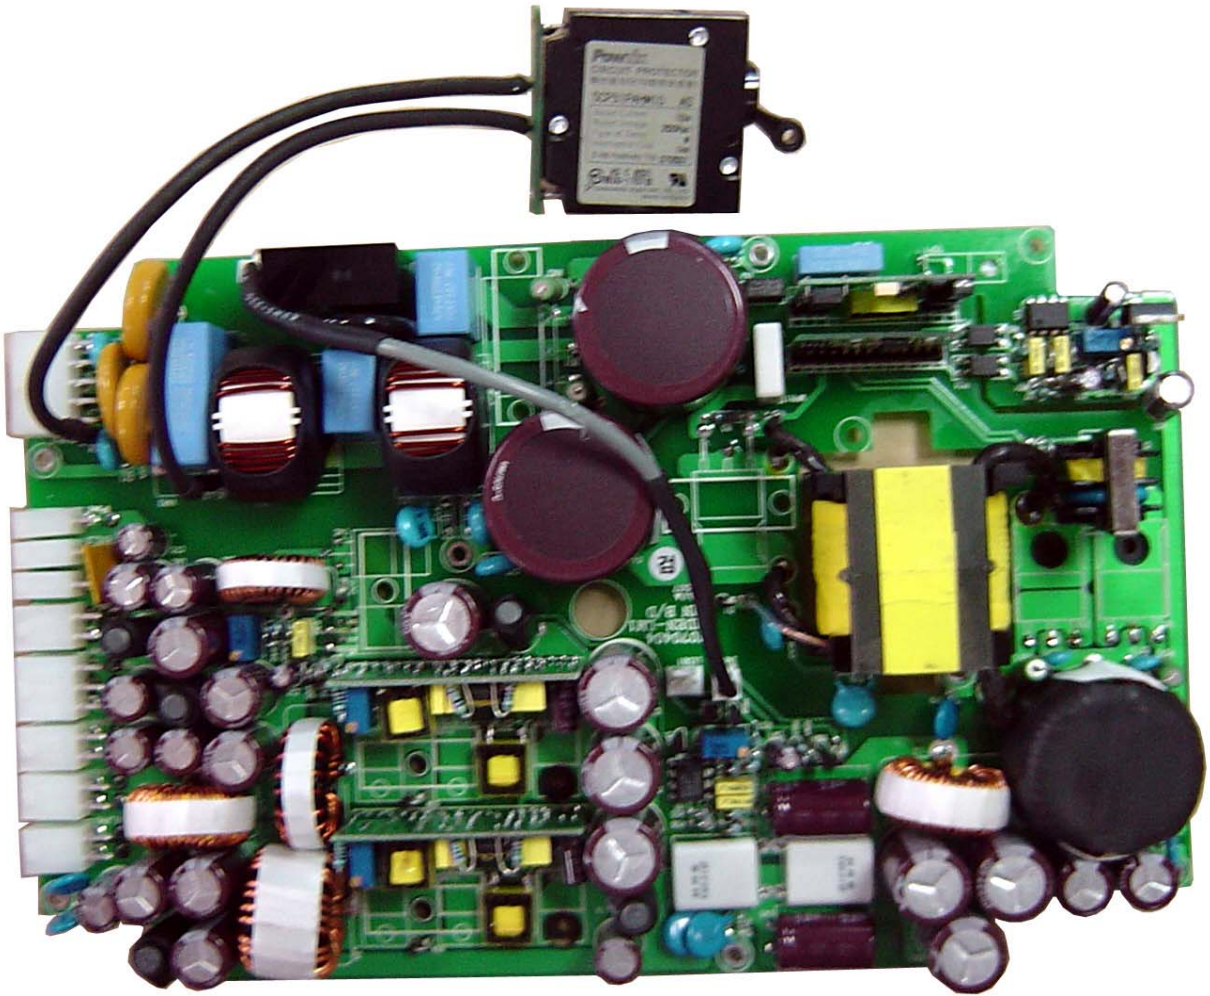

Internal Photos of the Product

SKSN-I30-CO Internal

PSU

PSU

Converter(DL)

Converter(DL)

Converter(DL)

Converter(UL)

Converter(UL)

Converter(UL)

Controller

Controller

Isolation Detect Module

Isolation Detect Module

Isolation Detect Module

iDEN800-PAU-DL

iDEN800-PAU-DL

iDEN800-PAU-UL

iDEN800-PAU-UL

iDEN900-PAU-DL

iDEN900-PAU-DL

[

iDEN900-PAU-UL

iDEN900-PAU-UL