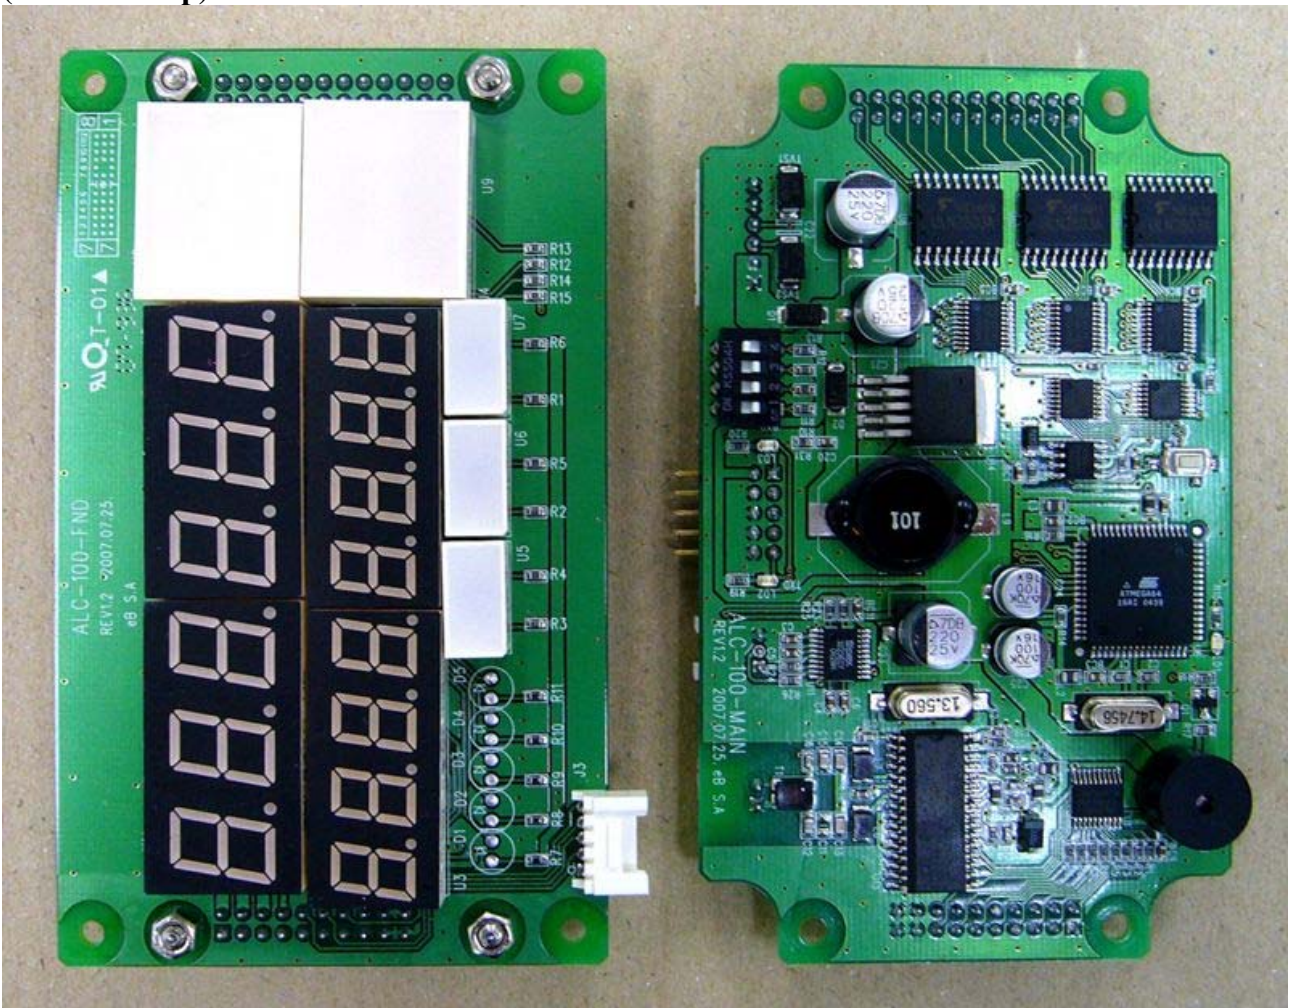

ATTACHMENT F.

- INTERNAL PHOTOS -

(ALC-100 Top)

(ALC-100 Bottom)

HCT CO., LTD.

SAN 136-1, AMI-RI, BUBAL-EUP, ICHEON-SI, KYOUNGKI-DO, 467-701, KOREA
TEL:+82 31 639 8517 FAX:+82 31 639 8525 www.hct.co.kr

(ALC-100 Ant Top)

(AMC-100 Main Bottom)

(AMC-100 Sam)

(SCS36-12BAT TOP)

(SCS36-12BAT BOTTOM)