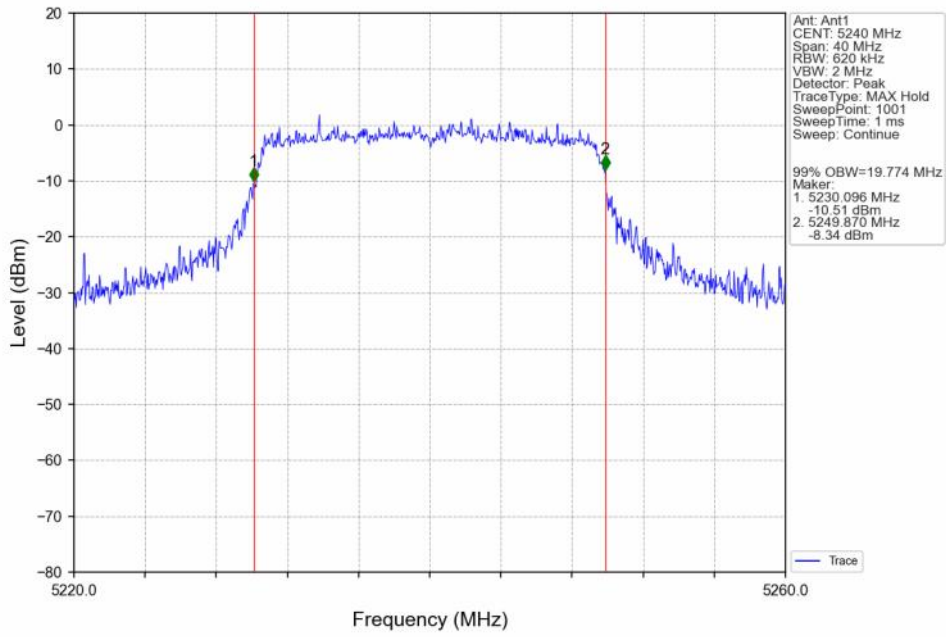

802.11ac(VHT40)_HCH_5795MHz_Ant3_NTNV

802.11ac(VHT80)_MCH_5210MHz_Ant3_NTNV

802.11ac(VHT80)_MCH_5290MHz_Ant3_NTNV

802.11ac(VHT80)_MCH_5775MHz_Ant3_NTNV

802.11ax(HEW20)_LCH_5180MHz_SU_ / _Ant3_NTNV

802.11ax(HEW20)_MCH_5200MHz_SU_ / _Ant3_NTNV

802.11ax(HEW20)_HCH_5240MHz_SU_ / _Ant3_NTNV

802.11ax(HEW20)_LCH_5260MHz_SU_ / _Ant3_NTNV

802.11ax(HEW20)_MCH_5300MHz_SU_ / _Ant3_NTNV

802.11ax(HEW20)_HCH_5320MHz_SU_ / _Ant3_NTNV

802.11ax(HEW20)_LCH_5745MHz_SU_ / _Ant3_NTNV