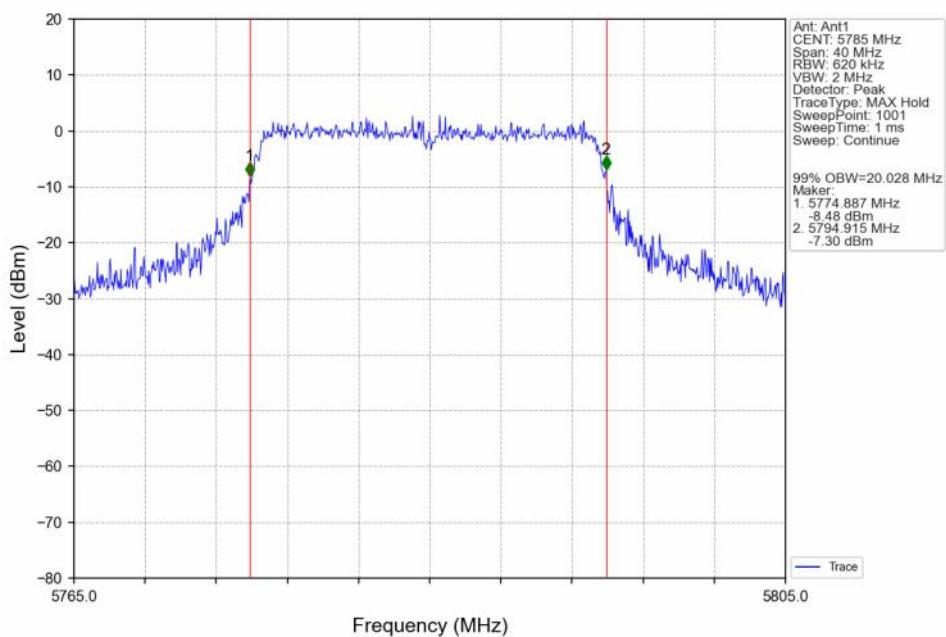

802.11ax(HEW20)_HCH_5240MHz_SU_ / _Ant3_NTNV

802.11ax(HEW20)_LCH_5260MHz_SU_ / _Ant3_NTNV

802.11ax(HEW20)_MCH_5300MHz_SU_ / _Ant3_NTNV

802.11ax(HEW20)_HCH_5320MHz_SU_ / _Ant3_NTNV

802.11ax(HEW20)_LCH_5745MHz_SU_ / _Ant3_NTNV

802.11ax(HEW20)_MCH_5785MHz_SU_ / _Ant3_NTNV

802.11ax(HEW20)_HCH_5825MHz_SU_ / _Ant3_NTNV

802.11ax(HEW40)_LCH_5190MHz_SU_ / _Ant3_NTNV

802.11ax(HEW40)_HCH_5230MHz_SU_ / _Ant3_NTNV

802.11ax(HEW40)_LCH_5270MHz_SU_ / _Ant3_NTNV