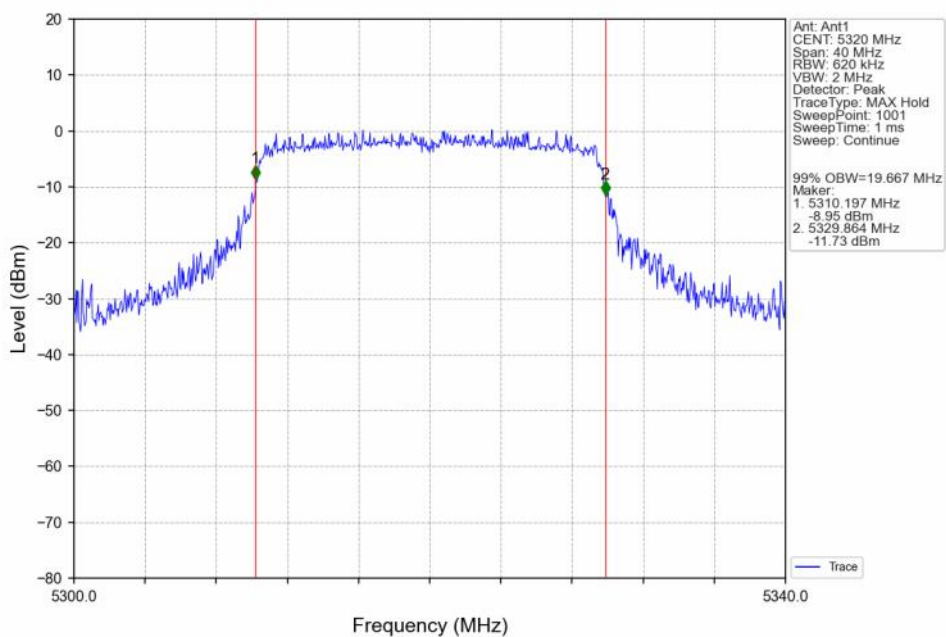

802.11ax(HEW20)_HCH_5240MHz_SU_ / _Ant3_NTNV

802.11ax(HEW20)_LCH_5260MHz_SU_ / _Ant3_NTNV

802.11ax(HEW20)_MCH_5300MHz_SU_ / _Ant3_NTNV

802.11ax(HEW20)_HCH_5320MHz_SU_ / _Ant3_NTNV

802.11ax(HEW20)_LCH_5745MHz_SU_ / _Ant3_NTNV