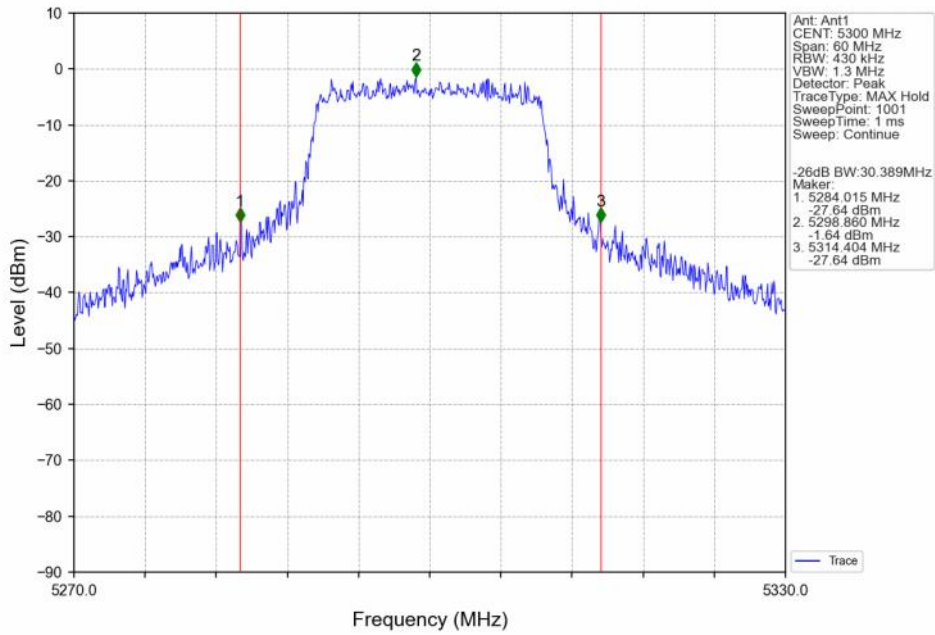

802.11ac(VHT40)_LCH_5190MHz_Ant3_NTNV

802.11ac(VHT40)_HCH_5230MHz_Ant3_NTNV

802.11ac(VHT40)_LCH_5270MHz_Ant3_NTNV

802.11ac(VHT40)_HCH_5310MHz_Ant3_NTNV

802.11ac(VHT80)_MCH_5210MHz_Ant3_NTNV

802.11ac(VHT80)_MCH_5290MHz_Ant3_NTNV

802.11ax(HEW20)_LCH_5180MHz_SU_ / _Ant3_NTNV

802.11ax(HEW20)_MCH_5200MHz_SU_ / _Ant3_NTNV

802.11ax(HEW20)_HCH_5240MHz_SU_ / _Ant3_NTNV

802.11ax(HEW20)_LCH_5260MHz_SU_ / _Ant3_NTNV

802.11ax(HEW20)_MCH_5300MHz_SU_ / _Ant3_NTNV

802.11ax(HEW20)_HCH_5320MHz_SU_ / _Ant3_NTNV

802.11ax(HEW40)_LCH_5190MHz_SU_ / _Ant3_NTNV

802.11ax(HEW40)_HCH_5230MHz_SU_ / _Ant3_NTNV

802.11ax(HEW40)_LCH_5270MHz_SU_ / _Ant3_NTNV

802.11ax(HEW40)_HCH_5310MHz_SU_ / _Ant3_NTNV