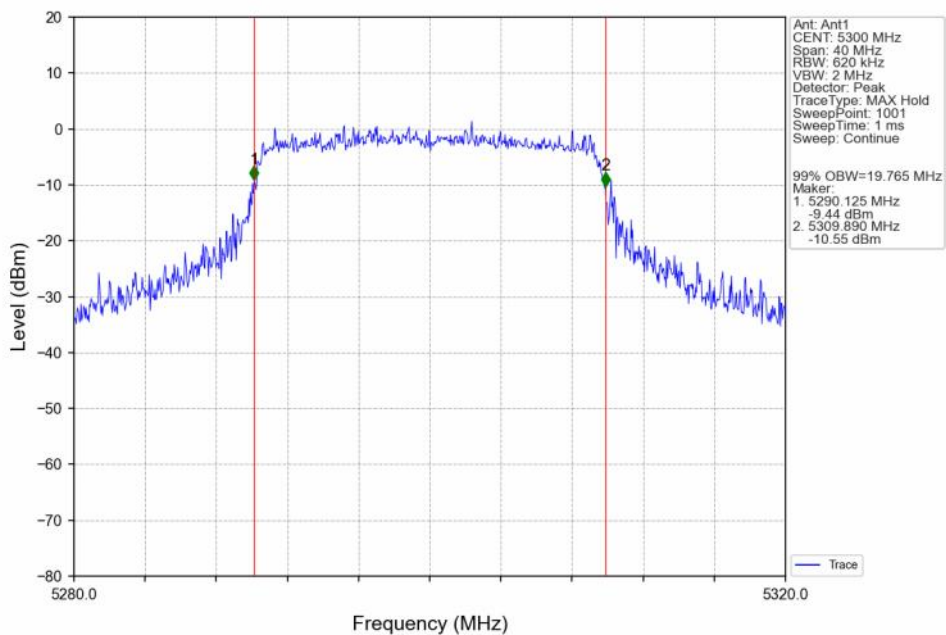

802.11ax(HEW20)_MCH_5300MHz_SU_ / _Ant3_NTNV