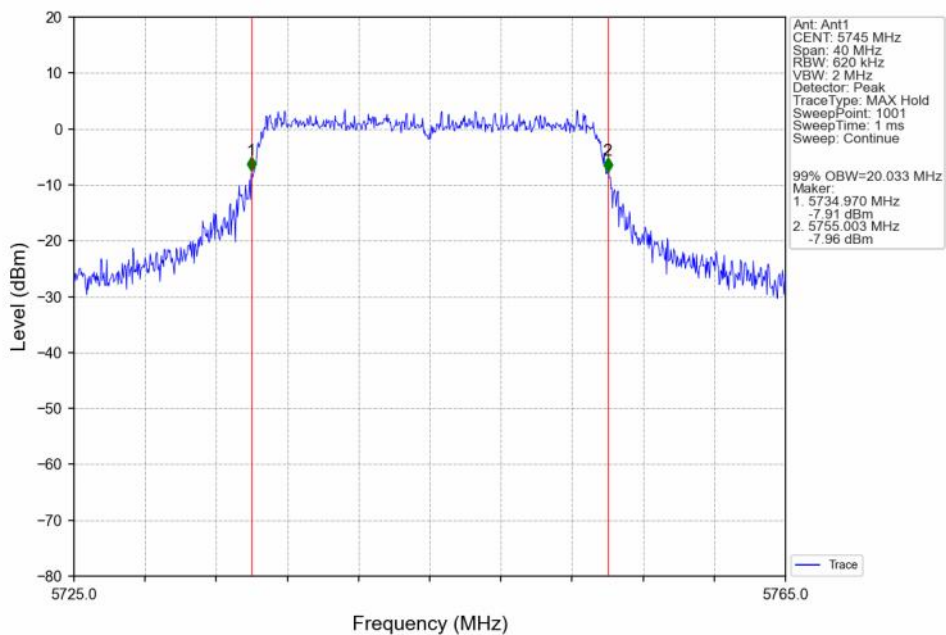

802.11ax(HEW20)_HCH_5240MHz_SU_ / _Ant3_NTNV

802.11ax(HEW20)_LCH_5260MHz_SU_ / _Ant3_NTNV

802.11ax(HEW20)_MCH_5300MHz_SU_ / _Ant3_NTNV

802.11ax(HEW20)_HCH_5320MHz_SU_ / _Ant3_NTNV

802.11ax(HEW20)_LCH_5745MHz_SU_ / _Ant3_NTNV

802.11ax(HEW20)_MCH_5785MHz_SU_ / _Ant3_NTNV

802.11ax(HEW20)_HCH_5825MHz_SU_ / _Ant3_NTNV

802.11ax(HEW40)_LCH_5190MHz_SU_ / _Ant3_NTNV

802.11ax(HEW40)_HCH_5230MHz_SU_ / _Ant3_NTNV

802.11ax(HEW40)_LCH_5270MHz_SU_ / _Ant3_NTNV