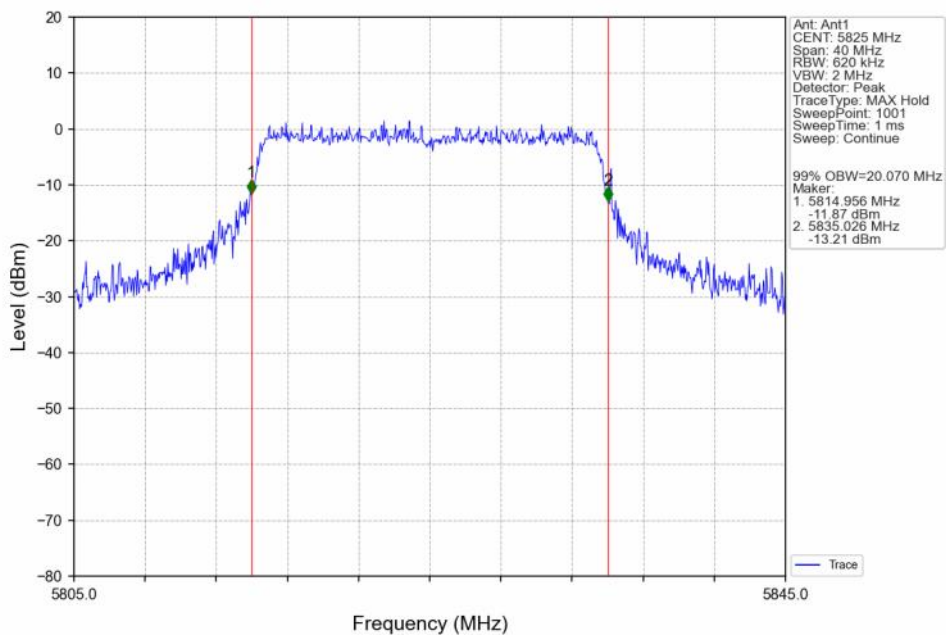

802.11ax(HEW20)_HCH_5240MHz_SU_ / _Ant3_NTNV

802.11ax(HEW20)_LCH_5260MHz_SU_ / _Ant3_NTNV

802.11ax(HEW20)_MCH_5300MHz_SU_ / _Ant3_NTNV

802.11ax(HEW20)_HCH_5320MHz_SU_ / _Ant3_NTNV

802.11ax(HEW20)_LCH_5745MHz_SU_ / _Ant3_NTNV

802.11ax(HEW20)_MCH_5785MHz_SU_ / _Ant3_NTNV

802.11ax(HEW20)_HCH_5825MHz_SU_ / _Ant3_NTNV

802.11ax(HEW40)_LCH_5190MHz_SU_ / _Ant3_NTNV

802.11ax(HEW40)_HCH_5230MHz_SU_ / _Ant3_NTNV

802.11ax(HEW40)_LCH_5270MHz_SU_ / _Ant3_NTNV