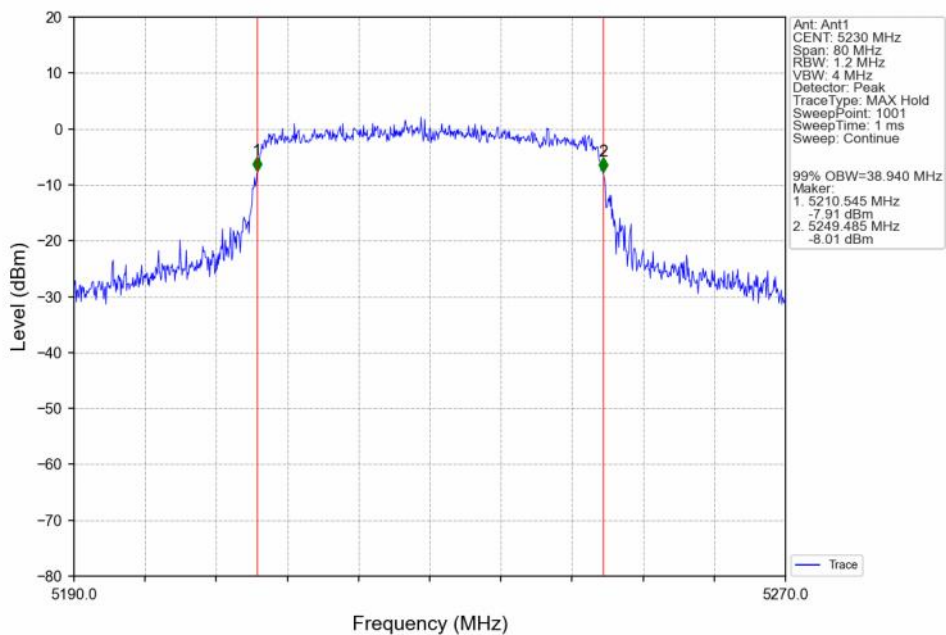

802.11ax(HEW20)_MCH_5785MHz_SU_ / _Ant3_NTNV

802.11ax(HEW20)_HCH_5825MHz_SU_ / _Ant3_NTNV

802.11ax(HEW40)_LCH_5190MHz_SU_ / _Ant3_NTNV

802.11ax(HEW40)_HCH_5230MHz_SU_ / _Ant3_NTNV

802.11ax(HEW40)_LCH_5270MHz_SU_ / _Ant3_NTNV