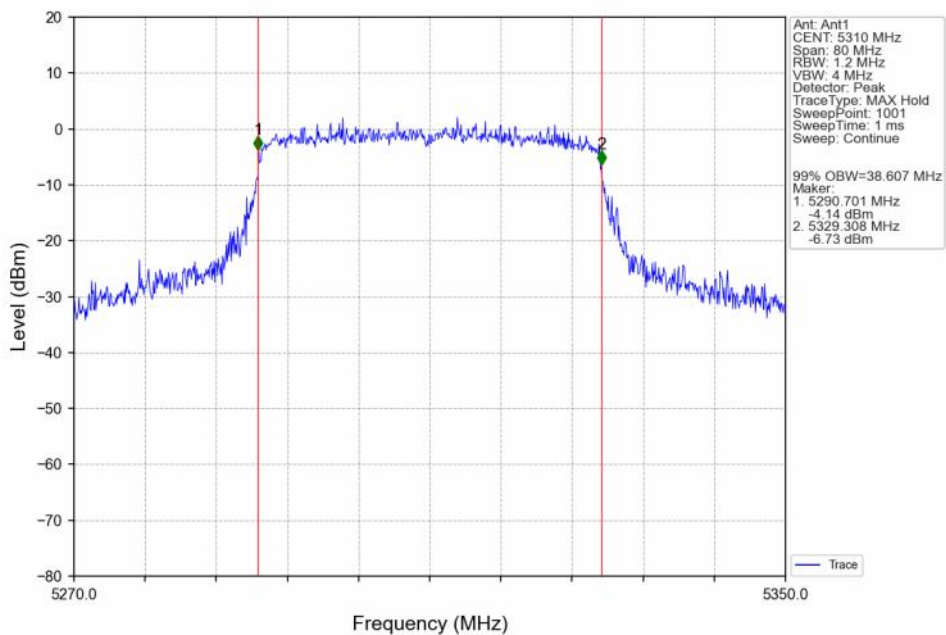

802.11ax(HEW40)_HCH_5310MHz_SU_ / _Ant3_NTNV