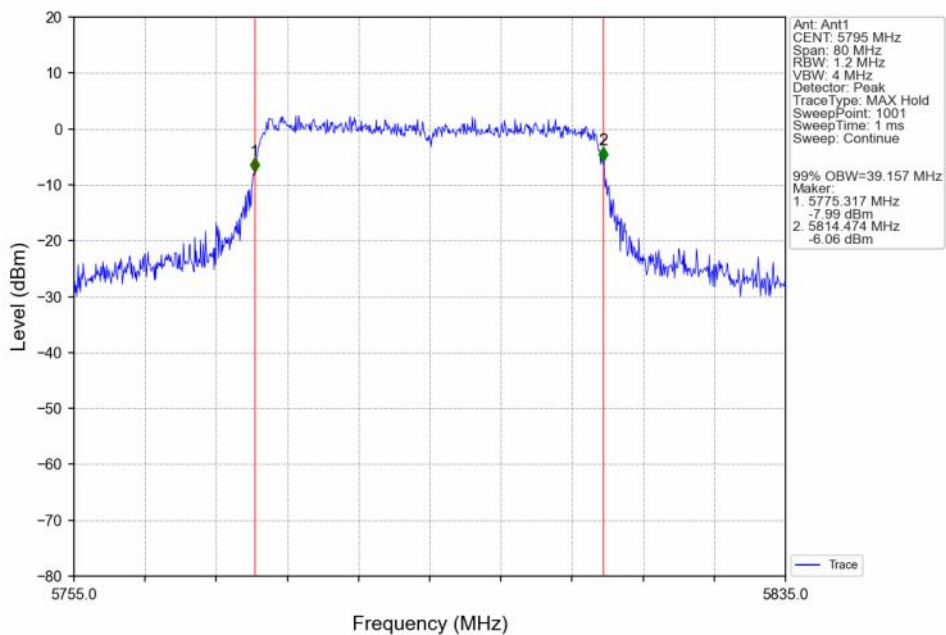

802.11ax(HEW40)_HCH_5795MHz_SU_ / _Ant3_NTNV