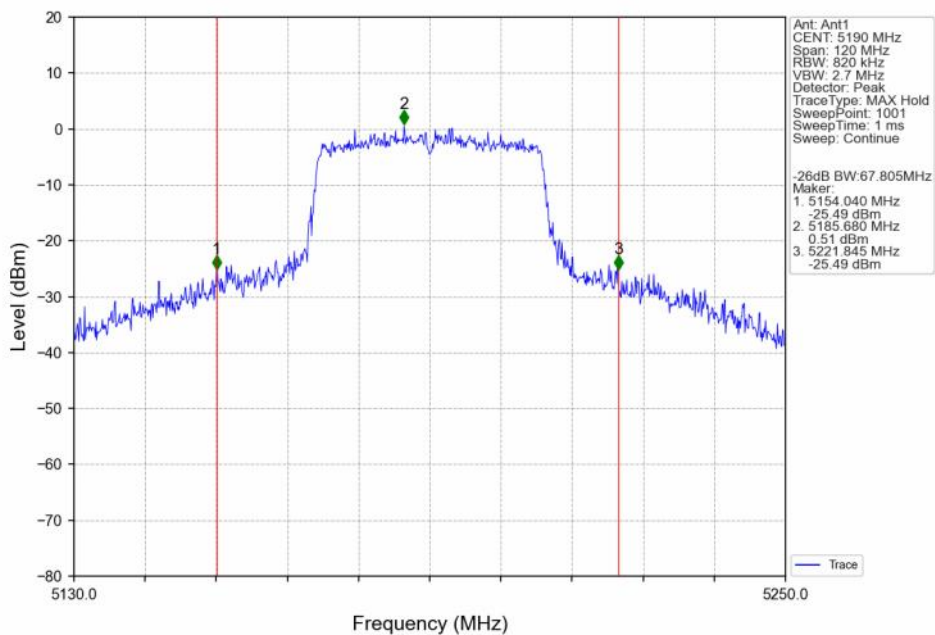

802.11ac(VHT40)_LCH_5190MHz_Ant3_NTNV

802.11ac(VHT40)_HCH_5230MHz_Ant3_NTNV

802.11ac(VHT40)_LCH_5270MHz_Ant3_NTNV

802.11ac(VHT40)_HCH_5310MHz_Ant3_NTNV

802.11ac(VHT80)_MCH_5210MHz_Ant3_NTNV

802.11ac(VHT80)_MCH_5290MHz_Ant3_NTNV

802.11ax(HEW20)_LCH_5180MHz_SU_ / _Ant3_NTNV

802.11ax(HEW20)_MCH_5200MHz_SU_ / _Ant3_NTNV

802.11ax(HEW20)_HCH_5240MHz_SU_ / _Ant3_NTNV

802.11ax(HEW20)_LCH_5260MHz_SU_ / _Ant3_NTNV

802.11ax(HEW20)_MCH_5300MHz_SU_ / _Ant3_NTNV

802.11ax(HEW20)_HCH_5320MHz_SU_ / _Ant3_NTNV

802.11ax(HEW40)_LCH_5190MHz_SU_ / _Ant3_NTNV

802.11ax(HEW40)_HCH_5230MHz_SU_ / _Ant3_NTNV

802.11ax(HEW40)_LCH_5270MHz_SU_ / _Ant3_NTNV

802.11ax(HEW40)_HCH_5310MHz_SU_ / _Ant3_NTNV