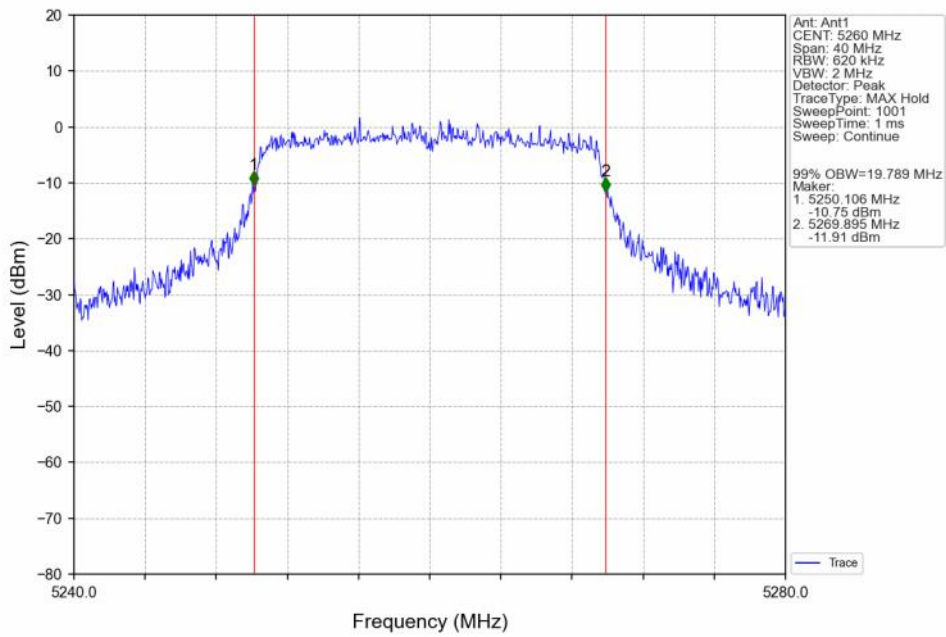

802.11ax(HEW20)_LCH_5260MHz_SU_ / _Ant3_NTNV