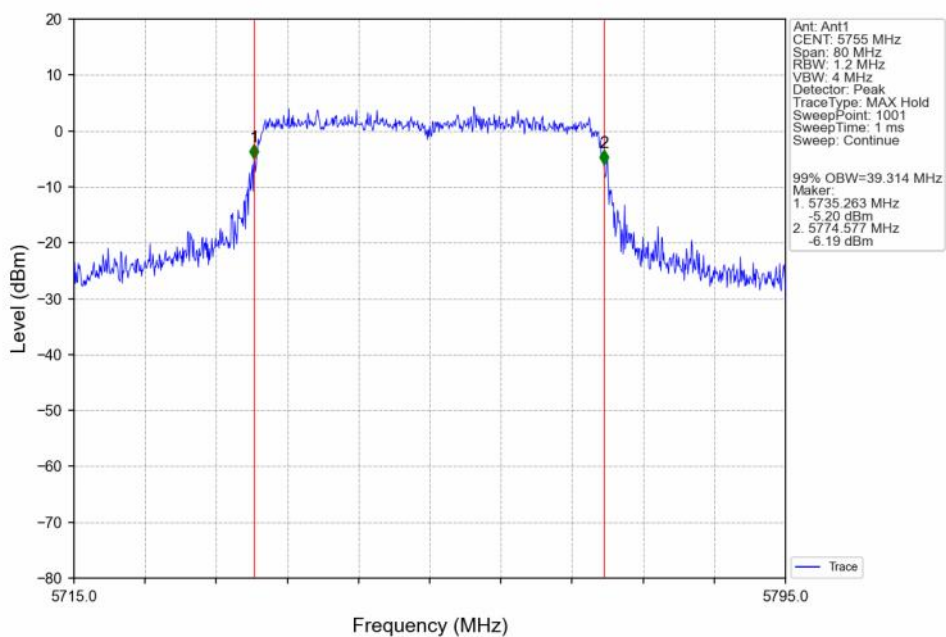

802.11ax(HEW40)_LCH_5755MHz_SU_ / _Ant3_NTNV