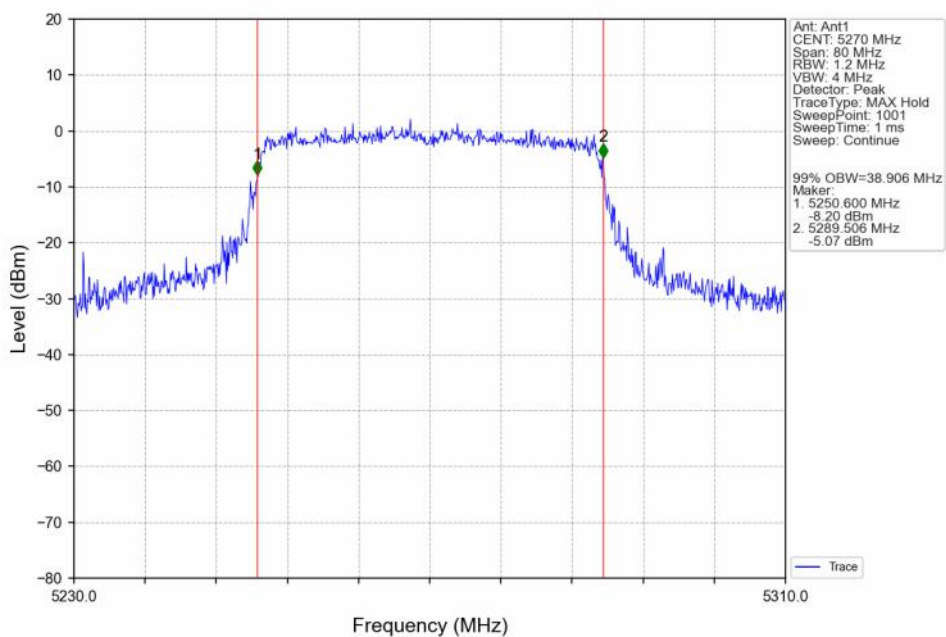

802.11ax(HEW20)_MCH_5785MHz_SU_ / _Ant3_NTNV

802.11ax(HEW20)_HCH_5825MHz_SU_ / _Ant3_NTNV

802.11ax(HEW40)_LCH_5190MHz_SU_ / _Ant3_NTNV

802.11ax(HEW40)_HCH_5230MHz_SU_ / _Ant3_NTNV

802.11ax(HEW40)_LCH_5270MHz_SU_ / _Ant3_NTNV