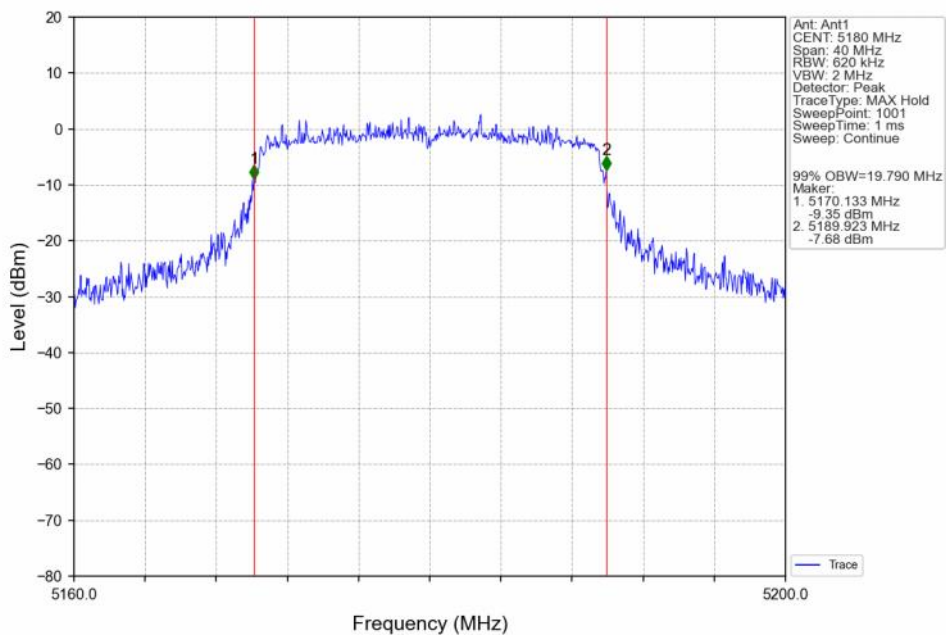

802.11ac(VHT40)_HCH_5795MHz_Ant3_NTNV

802.11ac(VHT80)_MCH_5210MHz_Ant3_NTNV

802.11ac(VHT80)_MCH_5290MHz_Ant3_NTNV

802.11ac(VHT80)_MCH_5775MHz_Ant3_NTNV

802.11ax(HEW20)_LCH_5180MHz_SU_ / _Ant3_NTNV

802.11ax(HEW20)_MCH_5200MHz_SU_ / _Ant3_NTNV

802.11ax(HEW20)_HCH_5240MHz_SU_ / _Ant3_NTNV

802.11ax(HEW20)_LCH_5260MHz_SU_ / _Ant3_NTNV

802.11ax(HEW20)_MCH_5300MHz_SU_ / _Ant3_NTNV

802.11ax(HEW20)_HCH_5320MHz_SU_ / _Ant3_NTNV

802.11ax(HEW20)_LCH_5745MHz_SU_ / _Ant3_NTNV