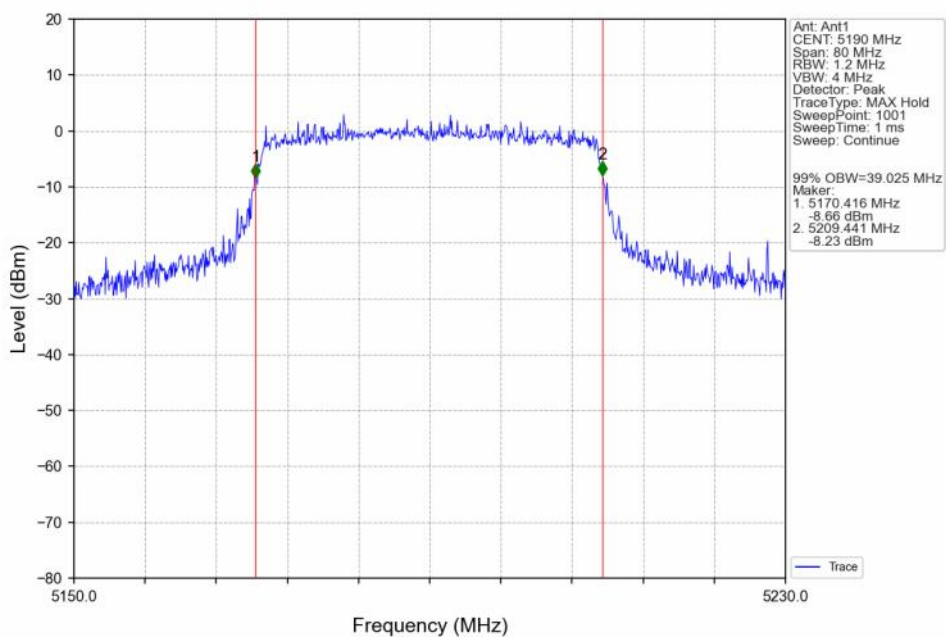

802.11ax(HEW40)_LCH_5190MHz_SU_ / _Ant3_NTNV