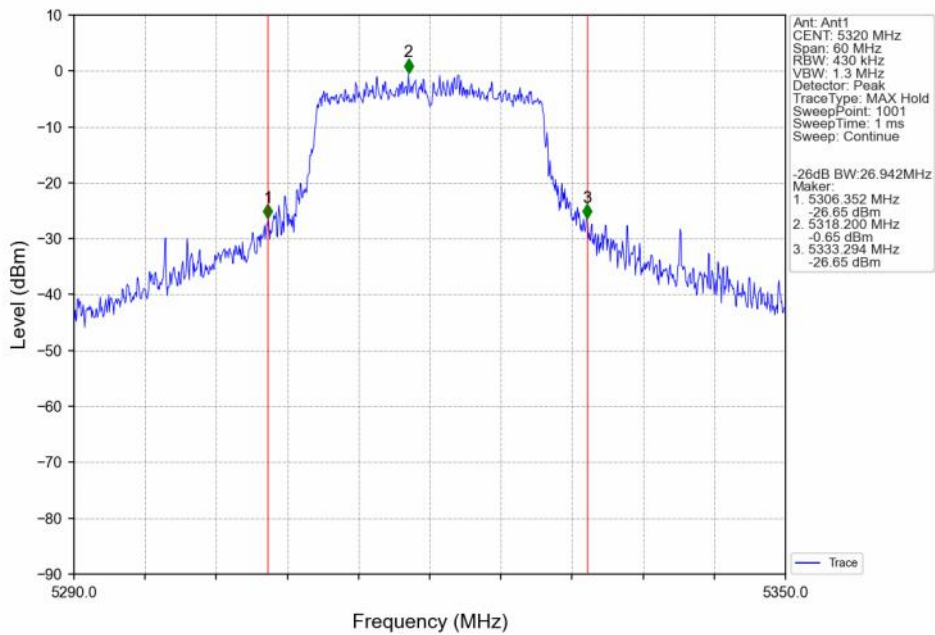

802.11ac(VHT40)_LCH_5190MHz_Ant3_NTNV

802.11ac(VHT40)_HCH_5230MHz_Ant3_NTNV

802.11ac(VHT40)_LCH_5270MHz_Ant3_NTNV

802.11ac(VHT40)_HCH_5310MHz_Ant3_NTNV

802.11ac(VHT80)_MCH_5210MHz_Ant3_NTNV

802.11ac(VHT80)_MCH_5290MHz_Ant3_NTNV

802.11ax(HEW20)_LCH_5180MHz_SU_ / _Ant3_NTNV

802.11ax(HEW20)_MCH_5200MHz_SU_ / _Ant3_NTNV

802.11ax(HEW20)_HCH_5240MHz_SU_ / _Ant3_NTNV

802.11ax(HEW20)_LCH_5260MHz_SU_ / _Ant3_NTNV

802.11ax(HEW20)_MCH_5300MHz_SU_ / _Ant3_NTNV

802.11ax(HEW20)_HCH_5320MHz_SU_ / _Ant3_NTNV

802.11ax(HEW40)_LCH_5190MHz_SU_ / _Ant3_NTNV

802.11ax(HEW40)_HCH_5230MHz_SU_ / _Ant3_NTNV

802.11ax(HEW40)_LCH_5270MHz_SU_ / _Ant3_NTNV

802.11ax(HEW40)_HCH_5310MHz_SU_ / _Ant3_NTNV