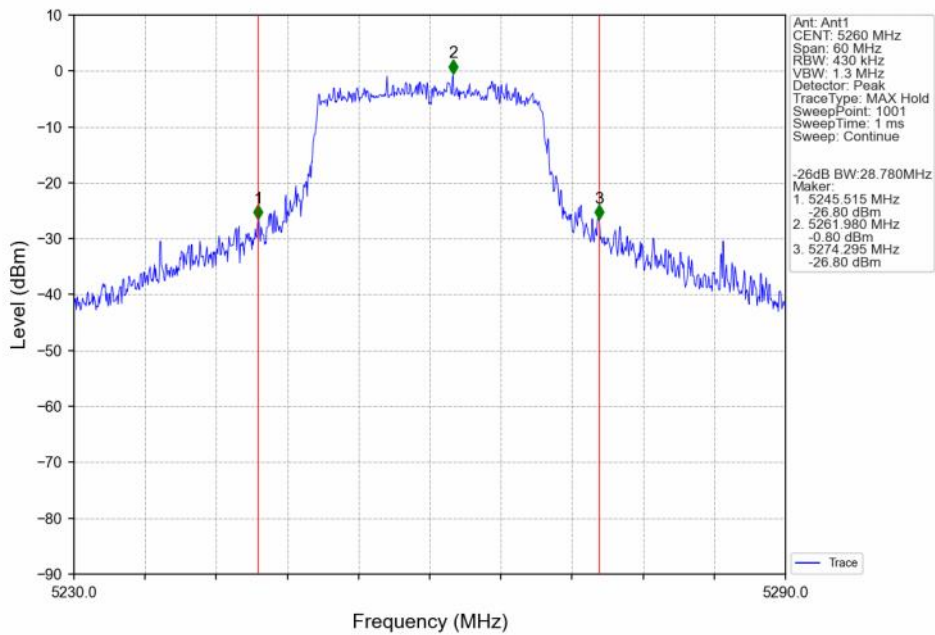

802.11ax(HEW20)_LCH_5180MHz_SU_ / _Ant3_NTNV

802.11ax(HEW20)_MCH_5200MHz_SU_ / _Ant3_NTNV

802.11ax(HEW20)_HCH_5240MHz_SU_ / _Ant3_NTNV

802.11ax(HEW20)_LCH_5260MHz_SU_ / _Ant3_NTNV

802.11ax(HEW20)_MCH_5300MHz_SU_ / _Ant3_NTNV

802.11ax(HEW20)_HCH_5320MHz_SU_ / _Ant3_NTNV

802.11ax(HEW40)_LCH_5190MHz_SU_ / _Ant3_NTNV

802.11ax(HEW40)_HCH_5230MHz_SU_ / _Ant3_NTNV

802.11ax(HEW40)_LCH_5270MHz_SU_ / _Ant3_NTNV

802.11ax(HEW40)_HCH_5310MHz_SU_ / _Ant3_NTNV