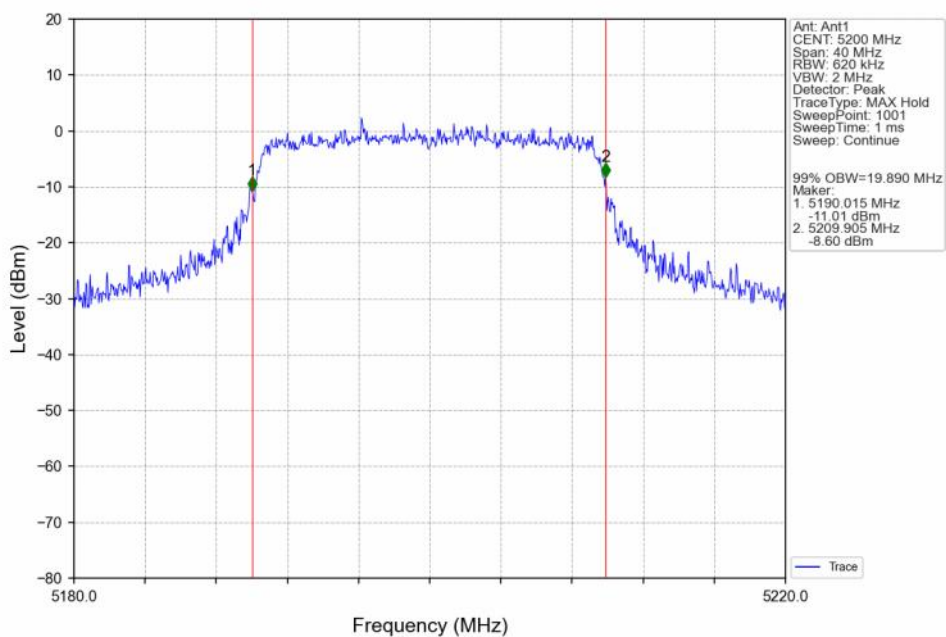

802.11ac(VHT40)_HCH_5795MHz_Ant3_NTNV

802.11ac(VHT80)_MCH_5210MHz_Ant3_NTNV

802.11ac(VHT80)_MCH_5290MHz_Ant3_NTNV

802.11ac(VHT80)_MCH_5775MHz_Ant3_NTNV

802.11ax(HEW20)_LCH_5180MHz_SU_ / _Ant3_NTNV

802.11ax(HEW20)_MCH_5200MHz_SU_ / _Ant3_NTNV

802.11ax(HEW20)_HCH_5240MHz_SU_ / _Ant3_NTNV

802.11ax(HEW20)_LCH_5260MHz_SU_ / _Ant3_NTNV

802.11ax(HEW20)_MCH_5300MHz_SU_ / _Ant3_NTNV

802.11ax(HEW20)_HCH_5320MHz_SU_ / _Ant3_NTNV

802.11ax(HEW20)_LCH_5745MHz_SU_ / _Ant3_NTNV