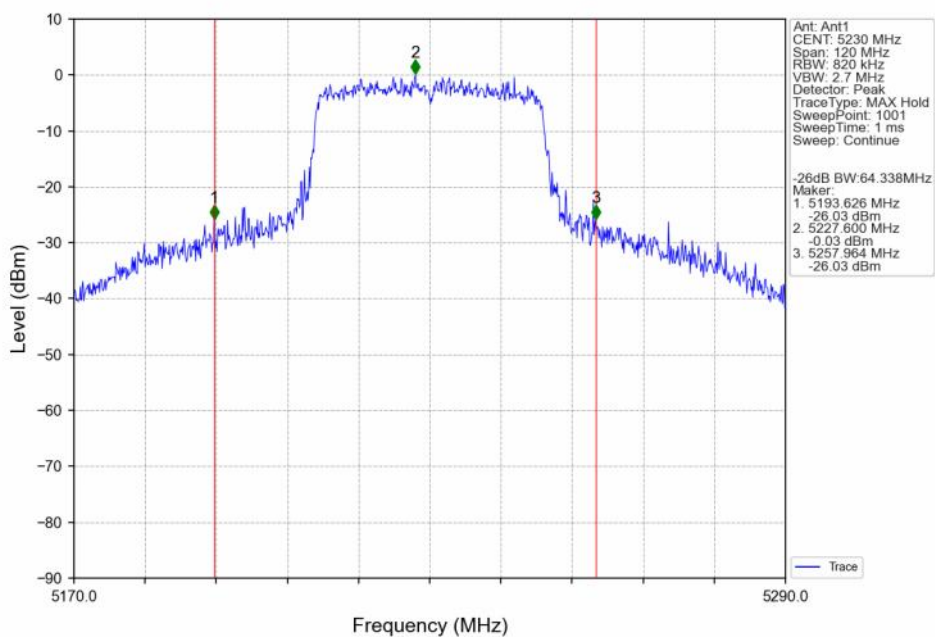

802.11ac(VHT40)_LCH_5190MHz_Ant3_NTNV

802.11ac(VHT40)_HCH_5230MHz_Ant3_NTNV

802.11ac(VHT40)_LCH_5270MHz_Ant3_NTNV

802.11ac(VHT40)_HCH_5310MHz_Ant3_NTNV

802.11ac(VHT80)_MCH_5210MHz_Ant3_NTNV

802.11ac(VHT80)_MCH_5290MHz_Ant3_NTNV

802.11ax(HEW20)_LCH_5180MHz_SU_ / _Ant3_NTNV

802.11ax(HEW20)_MCH_5200MHz_SU_ / _Ant3_NTNV

802.11ax(HEW20)_HCH_5240MHz_SU_ / _Ant3_NTNV

802.11ax(HEW20)_LCH_5260MHz_SU_ / _Ant3_NTNV

802.11ax(HEW20)_MCH_5300MHz_SU_ / _Ant3_NTNV

802.11ax(HEW20)_HCH_5320MHz_SU_ / _Ant3_NTNV

802.11ax(HEW40)_LCH_5190MHz_SU_ / _Ant3_NTNV

802.11ax(HEW40)_HCH_5230MHz_SU_ / _Ant3_NTNV

802.11ax(HEW40)_LCH_5270MHz_SU_ / _Ant3_NTNV

802.11ax(HEW40)_HCH_5310MHz_SU_ / _Ant3_NTNV